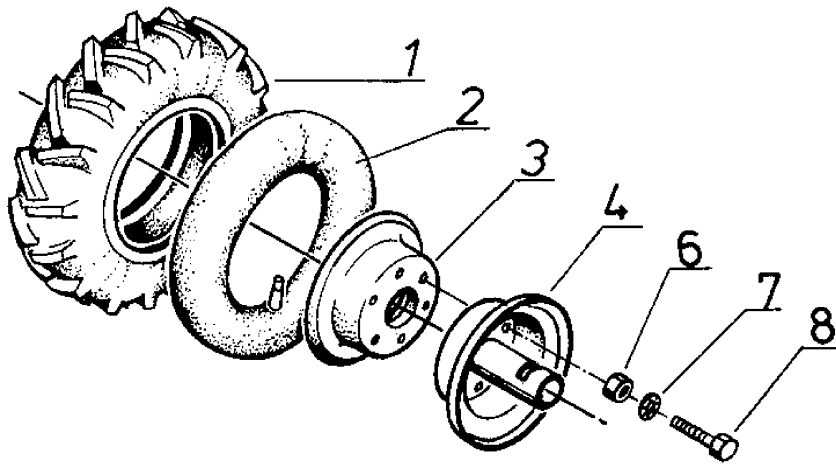

10"

15"

Section: RUBBER WHEELS 10" ART.NO 14-1913-11 RUBBER WHEELS 15" ART.N

Pos.	Quantity	Spare part No	Description	Kit	Notes	New
	1913	1931				
0		..14-1913-11	Rubber wheels assy			
1	2	1489-0418-01	Tire		300 x 4-10	
2	2	1489-0420-01	Inner tube			
3	2	1489-0315-01	Rim			
4	2	1489-0316-01	Rim with tube			
6	12	9799-0831-02	Nut			
7	12	9678-0008-02	Lock washer			
8	12	9997-0612-16	Screw			
A0	1	..14-1931-11	Rubber wheels assy			
A1	2	1489-0419-01	Tire		350 x 8-15	
A2	2	1489-0421-01	Inner tube			
A3	2	1489-0310-01	Rim			
A4	4	1489-0311-01	Washer			
A5	4	9650-0038-04	Lock ring			
A6	2	1489-0312-01	Tube shaft			
A7	2	1489-0413-01	Grease fitting			
B1	2	1489-0419-01	Tire		350 x 8-15	
B2	2	1489-0421-01	Inner tube			
B3	2	1489-0313-01	Rim			
B4	2	1489-0314-01	Shaft w. flange			
B5	10	9799-1231-02	Nut			
B6	10	9997-1225-16	Screw			