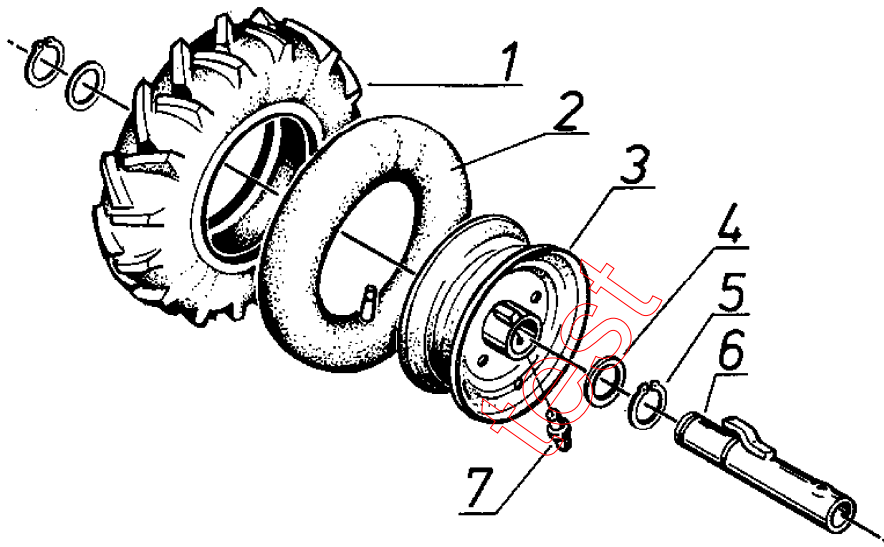

10"

15"

Section: RUBBER WHEELS 10" ART.NO 14-1913-11 RUBBER WHEELS 15" ART.N

Pos.	Quantity	Spare part No	Description	Kit	Notes	New
	1913	1931				
0		..14-1913-11	Rubber wheels assy			
1	2	1489-0418-01	Tire		300 x 4-10	
2	2	1489-0420-01	Inner tube			
3	2	1489-0315-01	Rim			
4	2	1489-0316-01	Rim with tube			
6	12	9799-0831-02	Nut			
7	12	9678-0008-02	Lock washer			
8	12	9997-0612-16	Screw			
A0	1	..14-1931-11	Rubber wheels assy			
A1	2	1489-0419-01	Tire		350 x 8-15	
A2	2	1489-0421-01	Inner tube			
A3	2	1489-0310-01	Rim			
A4	4	1489-0311-01	Washer			
A5	4	9650-0038-04	Lock ring			
A6	2	1489-0312-01	Tube shaft			
A7	2	1489-0413-01	Grease fitting			
B1	2	1489-0419-01	Tire		350 x 8-15	
B2	2	1489-0421-01	Inner tube			
B3	2	1489-0313-01	Rim			
B4	2	1489-0314-01	Shaft w. flange			
B5	10	9799-1231-02	Nut			
B6	10	9997-1225-16	Screw			