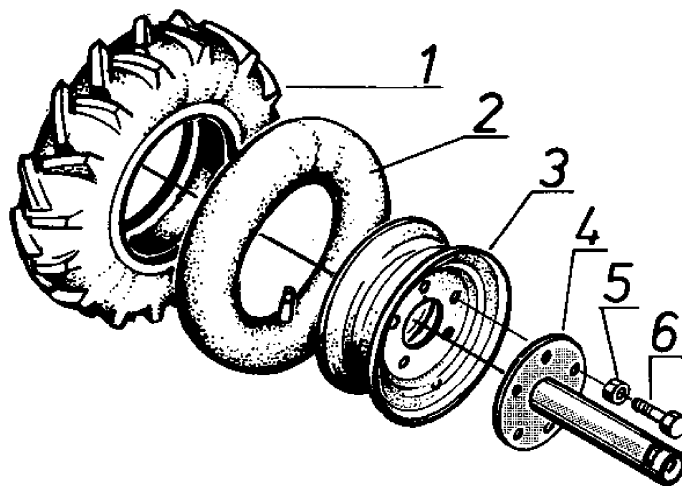

10"

15"

Section: RUBBER WHEELS 10" ART.NO 14-1913-11 RUBBER WHEELS 15" ART.N

Pos.	Quantity	Spare part No	Description	Kit	Notes	New
	1913	1931				
0		..14-1913-11	Rubber wheels assy			
1	2	1489-0418-01	Tire		300 x 4-10	
2	2	1489-0420-01	Inner tube			
3	2	1489-0315-01	Rim			
4	2	1489-0316-01	Rim with tube			
6	12	9799-0831-02	Nut			
7	12	9678-0008-02	Lock washer			
8	12	9997-0612-16	Screw			
A0	1	..14-1931-11	Rubber wheels assy			
A1	2	1489-0419-01	Tire		350 x 8-15	
A2	2	1489-0421-01	Inner tube			
A3	2	1489-0310-01	Rim			
A4	4	1489-0311-01	Washer			
A5	4	9650-0038-04	Lock ring			
A6	2	1489-0312-01	Tube shaft			
A7	2	1489-0413-01	Grease fitting			
B1	2	1489-0419-01	Tire		350 x 8-15	
B2	2	1489-0421-01	Inner tube			
B3	2	1489-0313-01	Rim			
B4	2	1489-0314-01	Shaft w. flange			
B5	10	9799-1231-02	Nut			
B6	10	9997-1225-16	Screw			

test