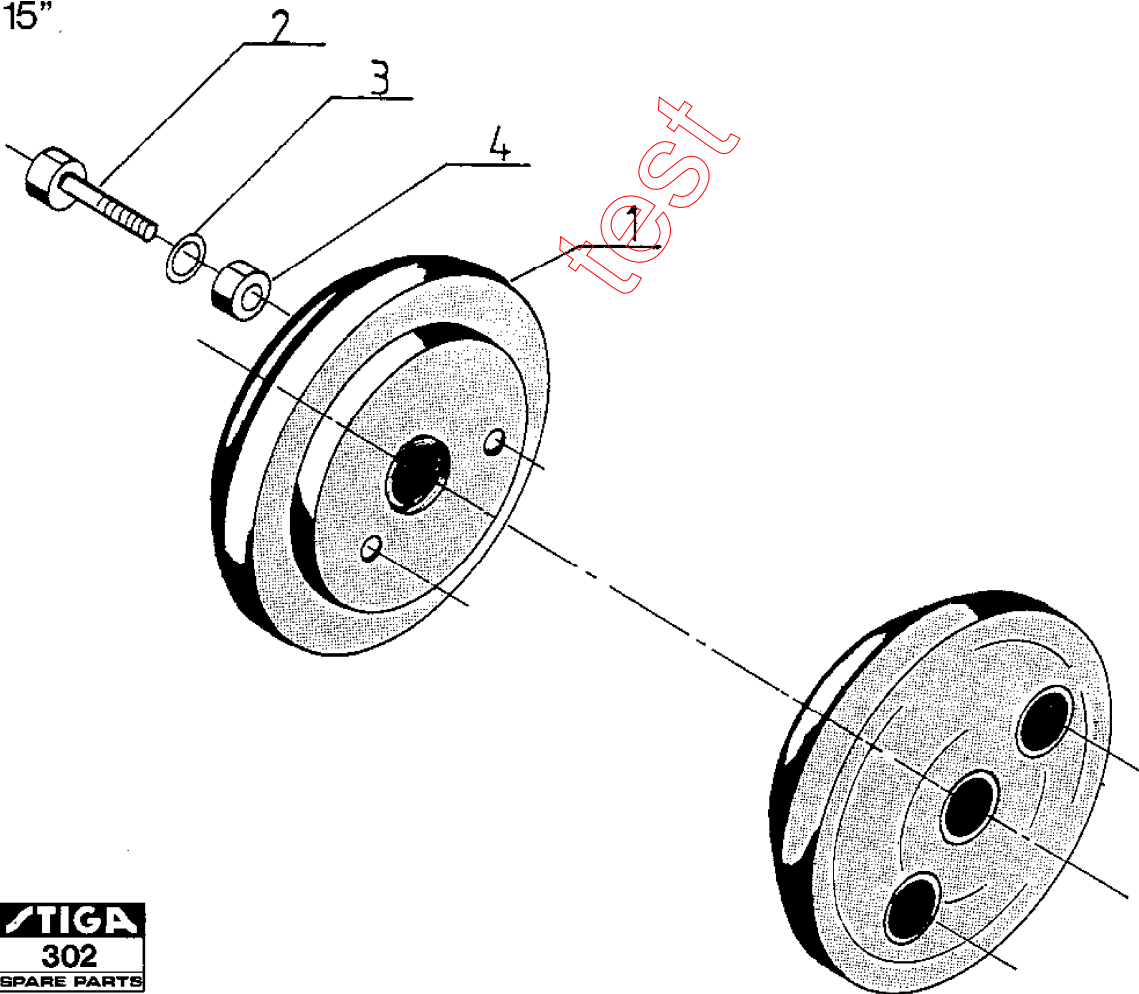

10"

15"

Section: WHEEL WEIGHT 10" ART.NO 14-1914-11 WHEEL WEIGHT 15" ART.NO

Pos.	Quantity	Spare part No	Description	Kit	Notes	New
------	----------	---------------	-------------	-----	-------	-----

1914 1932

0	1	..14-1914-11	Wheel weights assy			
1	2	1489-0448-01	Wheel weight			
2	2	9997-0685-12	Screw			
3	2	9699-0057-02	Flat washer			
4	2	9799-0631-02	Nut			
A0	1	..14-1932-11	Wheel weights assy			
A1	2	1489-0449-01	Wheel weight			
A2	2	9997-1270-12	Screw			
A3	2	9699-0037-02	Washer			
A4	2	9799-1231-02	Nut			