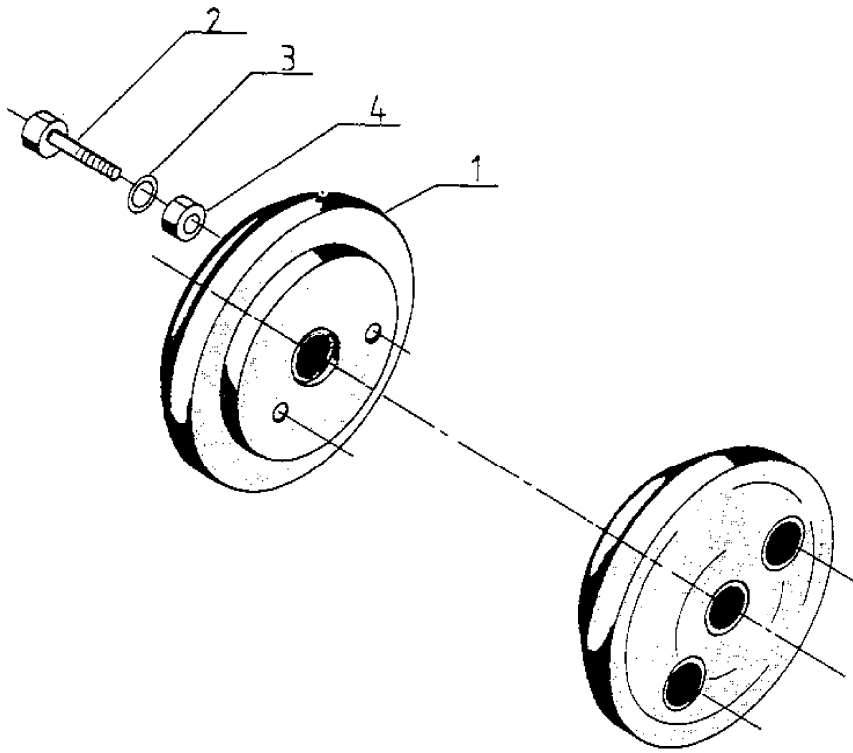

10"

15"

Section: WHEEL WEIGHT 10" ART.NO 14-1914-11 WHEEL WEIGHT 15" ART.NO

Pos.	Quantity	Spare part No	Description	Kit	Notes	New
------	----------	---------------	-------------	-----	-------	-----

1914 1932

0	1	..14-1914-11	Wheel weights assy			
1	2	1489-0448-01	Wheel weight			
2	2	9997-0685-12	Screw			
3	2	9699-0057-02	Flat washer			
4	2	9799-0631-02	Nut			
A0	1	..14-1932-11	Wheel weights assy			
A1	2	1489-0449-01	Wheel weight			
A2	2	9997-1270-12	Screw			
A3	2	9699-0037-02	Washer			
A4	2	9799-1231-02	Nut			