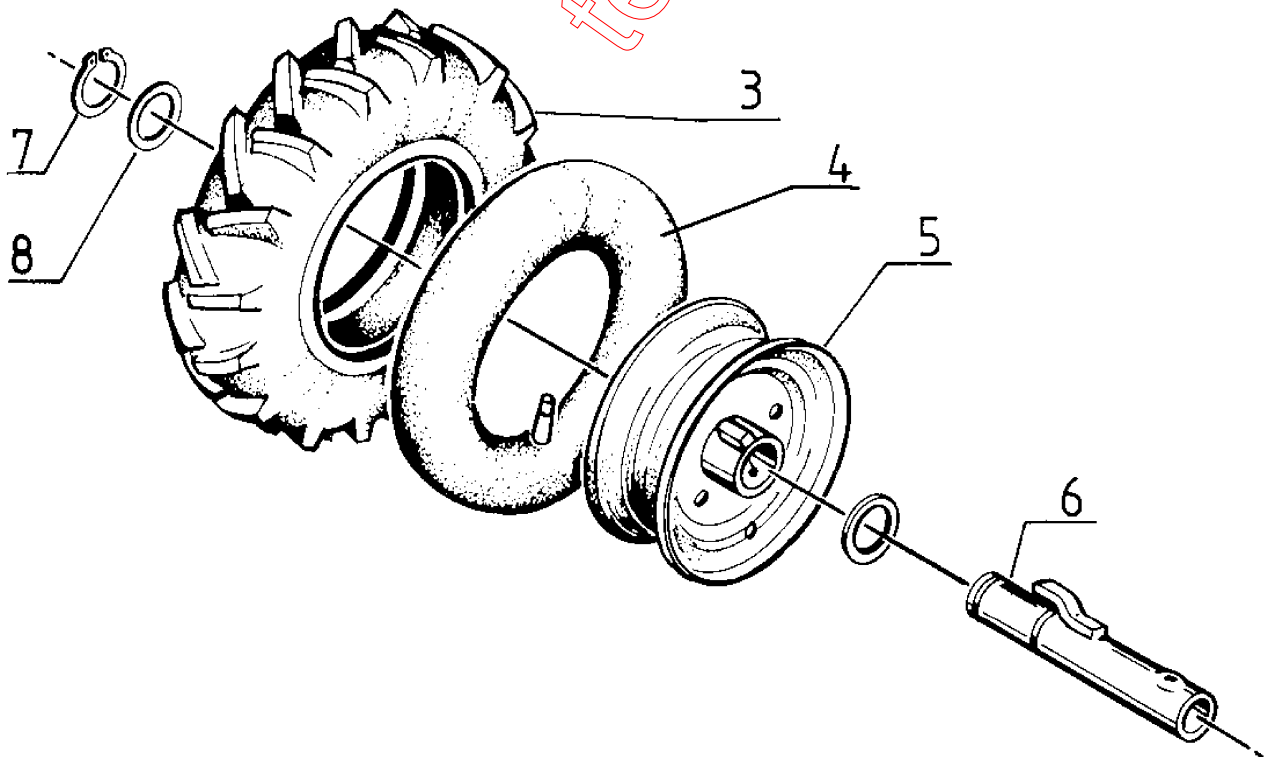

10"

15"

Section: WHEELS 10" ART.NO 14-1913-11 WHEELS 15" ART.NO 14-1931-11

Pos.	Quantity	Spare part No	Description	Kit	Notes	New
------	----------	---------------	-------------	-----	-------	-----

1913 1931

0	1	..14-1913-11	Rubber wheels assy			
1	2	1489-0418-01	Tire		300 x 4-10	
2	2	1489-0420-01	Inner tube			
3	2	1489-0315-01	Rim			
4	2	1489-0316-01	Rim with tube			
6	12	9799-0831-02	Nut			
7	12	9678-0008-02	Lock washer			
8	12	9997-0612-16	Screw			
A00	1	..14-1931-11	Rubber wheels assy			
A03	2	1489-0419-01	Tire		350 x 8-15	
A04	2	1489-0421-01	Inner tube			
A05	2	1489-0310-01	Rim			
A06	2	1489-0312-01	Tube shaft			
A07	2	9650-0038-04	Lock ring			
A08	4	1489-0311-01	Washer			