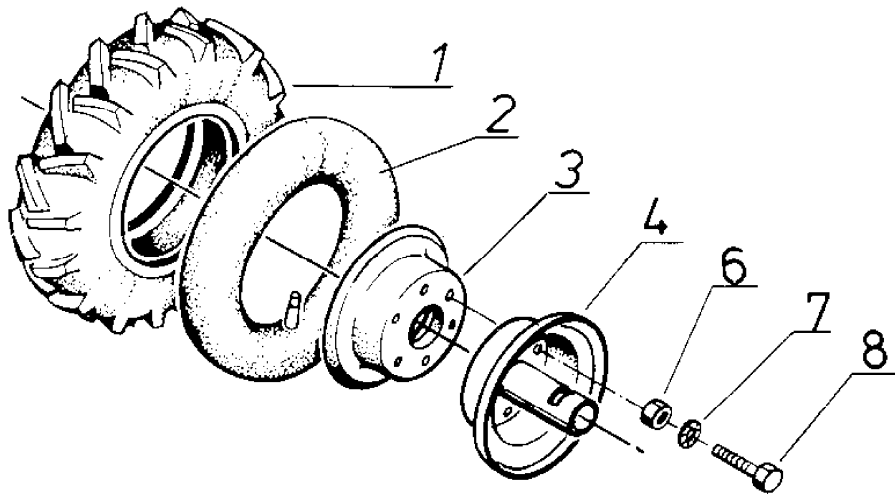

10"

15"

Section: WHEELS 10" ART.NO 14-1913-11 WHEELS 15" ART.NO 14-1931-11

Pos.	Quantity	Spare part No	Description	Kit	Notes	New
------	----------	---------------	-------------	-----	-------	-----

1913 1931

0	1	..14-1913-11	Rubber wheels assy			
1	2	1489-0418-01	Tire		300 x 4-10	
2	2	1489-0420-01	Inner tube			
3	2	1489-0315-01	Rim			
4	2	1489-0316-01	Rim with tube			
6	12	9799-0831-02	Nut			
7	12	9678-0008-02	Lock washer			
8	12	9997-0612-16	Screw			
A00	1	..14-1931-11	Rubber wheels assy			
A03	2	1489-0419-01	Tire		350 x 8-15	
A04	2	1489-0421-01	Inner tube			
A05	2	1489-0310-01	Rim			
A06	2	1489-0312-01	Tube shaft			
A07	2	9650-0038-04	Lock ring			
A08	4	1489-0311-01	Washer			