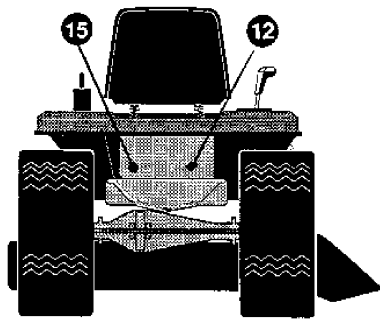

DESIGN DEKALER / DECORATIVE DECALS

INSTRUKTIONSDEKALER / INSTRUCTIONAL DECALS

test

Section: 12/39 DECALS

| Pos. | Quantity | Spare part No | Description | Kit | Notes | New |
|------|----------|---------------|---------------------|-----|-------|-----|
| | 8712 | | | | | |
| 1 | 1 | 1133-0791-01 | Decal-hood stripe r | | | |
| 2 | 1 | 1133-0792-01 | Decal-hood stripe l | | | |
| 3 | 2 | 1133-0795-01 | Decal-bumper stripe | | | |
| 4 | 2 | 1133-0797-01 | Decal-hood "12/39" | | | |
| 5 | 1 | 1133-0800-01 | Nameplate "STIGA" | | | |
| 6 | 2 | 1133-0809-01 | Decal-fender reflec | | | |
| 7 | 1 | 1133-0810-01 | Decal-"stiga" | | | |
| A01 | 1 | 1133-0786-01 | Decal-deck warning | | | |
| A02 | 1 | 1133-0807-01 | Decal-warning | | | |
| A03 | 2 | 1133-0361-01 | Hood foam-R.H. | | | |
| A04 | 1 | 1133-0382-01 | Hood foam-top front | | | |
| A05 | 1 | 1133-0383-01 | Hood foam-rear | | | |
| A06 | 1 | 1133-0805-01 | Decal-dash | | | |
| A07 | 1 | 1133-0808-01 | Decal-instruction | | | |
| A08 | 1 | 1133-0785-01 | Decal-caution trian | | | |
| A09 | 1 | 1133-0784-01 | Decal-height adj. | | | |
| A10 | 1 | 1133-0780-01 | Decal-blade height | | | |
| A11 | 1 | 1133-0781-01 | Decal-brake/clutch | | | |
| A12 | 1 | 1133-0782-01 | Decal-export | | | |
| A13 | 1 | 1133-0804-01 | Decal-shifter 6 spe | | | |
| A14 | 1 | 1133-0788-01 | Decal-shift rev/neu | | | |
| A15 | 1 | 1133-0787-01 | Decal-french safety | | | |