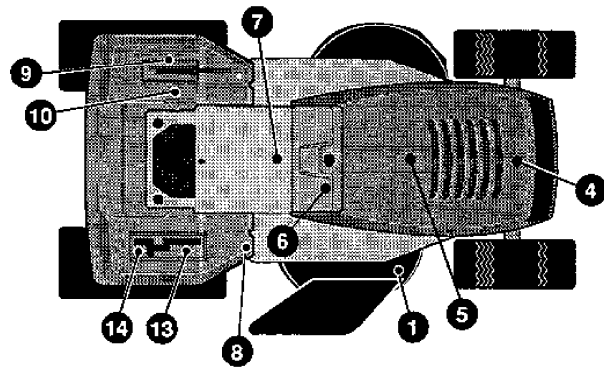

DESIGN DEKALER / DECORATIVE DECALS

INSTRUKTIONSDEKALER / INSTRUCTIONAL DECALS

test

Section: 12/39 DECALS

| Pos. | Quantity | Spare part No | Description | Kit | Notes | New |
|------|----------|---------------|---------------------|-----|-------|-----|
| | 8712 | | | | | |
| 1 | 1 | 1133-0791-01 | Decal-hood stripe r | | | |
| 2 | 1 | 1133-0792-01 | Decal-hood stripe l | | | |
| 3 | 2 | 1133-0795-01 | Decal-bumper stripe | | | |
| 4 | 2 | 1133-0797-01 | Decal-hood "12/39" | | | |
| 5 | 1 | 1133-0800-01 | Nameplate "STIGA" | | | |
| 6 | 2 | 1133-0809-01 | Decal-fender reflec | | | |
| 7 | 1 | 1133-0810-01 | Decal-"stiga" | | | |
| A01 | 1 | 1133-0786-01 | Decal-deck warning | | | |
| A02 | 1 | 1133-0807-01 | Decal-warning | | | |
| A03 | 2 | 1133-0361-01 | Hood foam-R.H. | | | |
| A04 | 1 | 1133-0382-01 | Hood foam-top front | | | |
| A05 | 1 | 1133-0383-01 | Hood foam-rear | | | |
| A06 | 1 | 1133-0805-01 | Decal-dash | | | |
| A07 | 1 | 1133-0808-01 | Decal-instruction | | | |
| A08 | 1 | 1133-0785-01 | Decal-caution trian | | | |
| A09 | 1 | 1133-0784-01 | Decal-height adj. | | | |
| A10 | 1 | 1133-0780-01 | Decal-blade height | | | |
| A11 | 1 | 1133-0781-01 | Decal-brake/clutch | | | |
| A12 | 1 | 1133-0782-01 | Decal-export | | | |
| A13 | 1 | 1133-0804-01 | Decal-shifter 6 spe | | | |
| A14 | 1 | 1133-0788-01 | Decal-shift rev/neu | | | |
| A15 | 1 | 1133-0787-01 | Decal-french safety | | | |