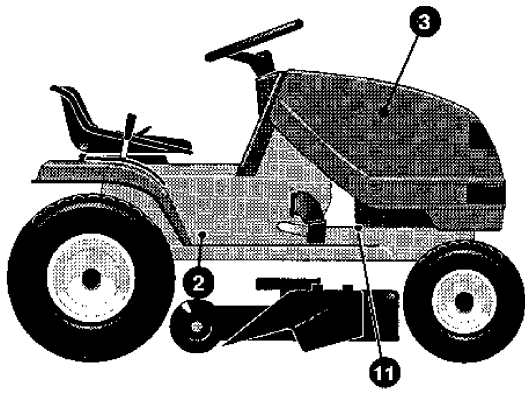

DESIGN DEKALER / DECORATIVE DECALS

INSTRUKTIONSDEKALER / INSTRUCTIONAL DECALS

test

Section: 12/39 DECALS

| Pos. | Quantity | Spare part No | Description | Kit | Notes | New |
|------|----------|---------------|---------------------|-----|-------|-----|
| | 8712 | | | | | |
| 1 | 1 | 1133-0791-01 | Decal-hood stripe r | | | |
| 2 | 1 | 1133-0792-01 | Decal-hood stripe l | | | |
| 3 | 2 | 1133-0795-01 | Decal-bumper stripe | | | |
| 4 | 2 | 1133-0797-01 | Decal-hood "12/39" | | | |
| 5 | 1 | 1133-0800-01 | Nameplate "STIGA" | | | |
| 6 | 2 | 1133-0809-01 | Decal-fender reflec | | | |
| 7 | 1 | 1133-0810-01 | Decal-"stiga" | | | |
| A01 | 1 | 1133-0786-01 | Decal-deck warning | | | |
| A02 | 1 | 1133-0807-01 | Decal-warning | | | |
| A03 | 2 | 1133-0361-01 | Hood foam-R.H. | | | |
| A04 | 1 | 1133-0382-01 | Hood foam-top front | | | |
| A05 | 1 | 1133-0383-01 | Hood foam-rear | | | |
| A06 | 1 | 1133-0805-01 | Decal-dash | | | |
| A07 | 1 | 1133-0808-01 | Decal-instruction | | | |
| A08 | 1 | 1133-0785-01 | Decal-caution trian | | | |
| A09 | 1 | 1133-0784-01 | Decal-height adj. | | | |
| A10 | 1 | 1133-0780-01 | Decal-blade height | | | |
| A11 | 1 | 1133-0781-01 | Decal-brake/clutch | | | |
| A12 | 1 | 1133-0782-01 | Decal-export | | | |
| A13 | 1 | 1133-0804-01 | Decal-shifter 6 spe | | | |
| A14 | 1 | 1133-0788-01 | Decal-shift rev/neu | | | |
| A15 | 1 | 1133-0787-01 | Decal-french safety | | | |

test