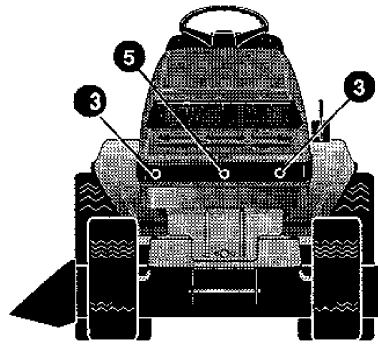

DESIGN DEKALER / DECORATIVE DECALS

INSTRUKTIONSDEKALER / INSTRUCTIONAL DECALS

test

Section: 12/39 DECALS

| Pos. | Quantity | Spare part No | Description | Kit | Notes | New |
|------|----------|---------------|---------------------|-----|-------|-----|
| | 8712 | | | | | |
| 1 | 1 | 1133-0791-01 | Decal-hood stripe r | | | |
| 2 | 1 | 1133-0792-01 | Decal-hood stripe l | | | |
| 3 | 2 | 1133-0795-01 | Decal-bumper stripe | | | |
| 4 | 2 | 1133-0797-01 | Decal-hood "12/39" | | | |
| 5 | 1 | 1133-0800-01 | Nameplate "STIGA" | | | |
| 6 | 2 | 1133-0809-01 | Decal-fender reflec | | | |
| 7 | 1 | 1133-0810-01 | Decal-"stiga" | | | |
| A01 | 1 | 1133-0786-01 | Decal-deck warning | | | |
| A02 | 1 | 1133-0807-01 | Decal-warning | | | |
| A03 | 2 | 1133-0361-01 | Hood foam-R.H. | | | |
| A04 | 1 | 1133-0382-01 | Hood foam-top front | | | |
| A05 | 1 | 1133-0383-01 | Hood foam-rear | | | |
| A06 | 1 | 1133-0805-01 | Decal-dash | | | |
| A07 | 1 | 1133-0808-01 | Decal-instruction | | | |
| A08 | 1 | 1133-0785-01 | Decal-caution trian | | | |
| A09 | 1 | 1133-0784-01 | Decal-height adj. | | | |
| A10 | 1 | 1133-0780-01 | Decal-blade height | | | |
| A11 | 1 | 1133-0781-01 | Decal-brake/clutch | | | |
| A12 | 1 | 1133-0782-01 | Decal-export | | | |
| A13 | 1 | 1133-0804-01 | Decal-shifter 6 spe | | | |
| A14 | 1 | 1133-0788-01 | Decal-shift rev/neu | | | |
| A15 | 1 | 1133-0787-01 | Decal-french safety | | | |