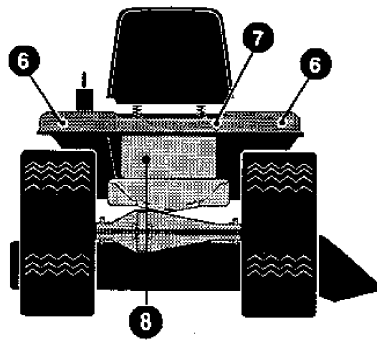

DESIGN DEKALER / DECORATIVE DECALS

INSTRUKTIONSDEKALER / INSTRUCTIONAL DECALS

test

Section: 12/39 DECALS

| Pos. | Quantity | Spare part No | Description | Kit | Notes | New |
|------|----------|---------------|---------------------|-----|-------|-----|
| | 8712 | | | | | |
| 1 | 1 | 1133-0791-01 | Decal-hood stripe r | | | |
| 2 | 1 | 1133-0792-01 | Decal-hood stripe l | | | |
| 3 | 2 | 1133-0795-01 | Decal-bumper stripe | | | |
| 4 | 2 | 1133-0797-01 | Decal-hood "12/39" | | | |
| 5 | 1 | 1133-0800-01 | Nameplate "STIGA" | | | |
| 6 | 2 | 1133-0809-01 | Decal-fender reflec | | | |
| 7 | 1 | 1133-0810-01 | Decal-"stiga" | | | |
| A01 | 1 | 1133-0786-01 | Decal-deck warning | | | |
| A02 | 1 | 1133-0807-01 | Decal-warning | | | |
| A03 | 2 | 1133-0361-01 | Hood foam-R.H. | | | |
| A04 | 1 | 1133-0382-01 | Hood foam-top front | | | |
| A05 | 1 | 1133-0383-01 | Hood foam-rear | | | |
| A06 | 1 | 1133-0805-01 | Decal-dash | | | |
| A07 | 1 | 1133-0808-01 | Decal-instruction | | | |
| A08 | 1 | 1133-0785-01 | Decal-caution trian | | | |
| A09 | 1 | 1133-0784-01 | Decal-height adj. | | | |
| A10 | 1 | 1133-0780-01 | Decal-blade height | | | |
| A11 | 1 | 1133-0781-01 | Decal-brake/clutch | | | |
| A12 | 1 | 1133-0782-01 | Decal-export | | | |
| A13 | 1 | 1133-0804-01 | Decal-shifter 6 spe | | | |
| A14 | 1 | 1133-0788-01 | Decal-shift rev/neu | | | |
| A15 | 1 | 1133-0787-01 | Decal-french safety | | | |