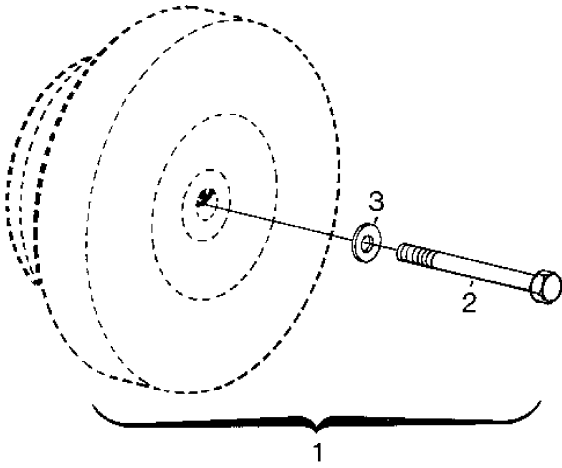

13-1982-11

13-1938-11

13-1956-11

test

13-1920-11

13-1947-11

Section: WHEEL WEIGHT ADAPTER SNOW CHAINS

Pos.	Quantity					Spare part No	Description	Kit	Notes	New
				1920						
	1982	1938	1956	1947						
1	1				..13-1982-11	Wheel weight assy		Par/pair		
2	2				9997-1070-12	Screw		70 mm		
3	2				9699-0035-02	Flat washer				
10		1			..13-1938-11	Adapter assy				
11		2			1134-2675-01	Sleeve				
12		2			1134-2676-01	Screw				
13		2			9743-3721-32	Nut				
14		2			9997-1011-02	Screw		110 mm		
20			1		..13-1956-11	Snow chains assy		Park		
21			2		1134-1363-01	Chain lock				
22			2		1134-2743-01	Chain link				
30A				1	..13-1920-11	Tire chains assy		Villa (16 x 6.50 -		
30B				1	..13-1947-11	Snow chains assy		Villa (16 x 7.50 -		
31				2	1134-1363-01	Chain lock				

test