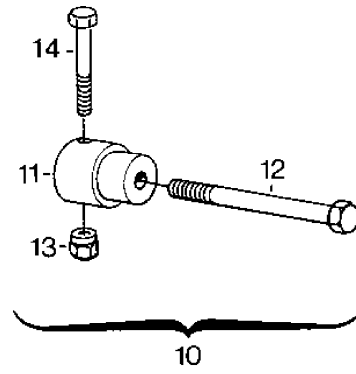

13-1982-11

13-1938-11

13-1956-11

test

13-1920-11

13-1947-11

Section: WHEEL WEIGHT ADAPTER SNOW CHAINS

Pos.	Quantity					Spare part No	Description	Kit	Notes	New
				1920						
	1982	1938	1956	1947						
1	1				..13-1982-11	Wheel weight assy		Par/pair		
2	2				9997-1070-12	Screw		70 mm		
3	2				9699-0035-02	Flat washer				
10		1			..13-1938-11	Adapter assy				
11		2			1134-2675-01	Sleeve				
12		2			1134-2676-01	Screw				
13		2			9743-3721-32	Nut				
14		2			9997-1011-02	Screw		110 mm		
20			1		..13-1956-11	Snow chains assy		Park		
21			2		1134-1363-01	Chain lock				
22			2		1134-2743-01	Chain link				
30A				1	..13-1920-11	Tire chains assy		Villa (16 x 6.50 -		
30B				1	..13-1947-11	Snow chains assy		Villa (16 x 7.50 -		
31				2	1134-1363-01	Chain lock				