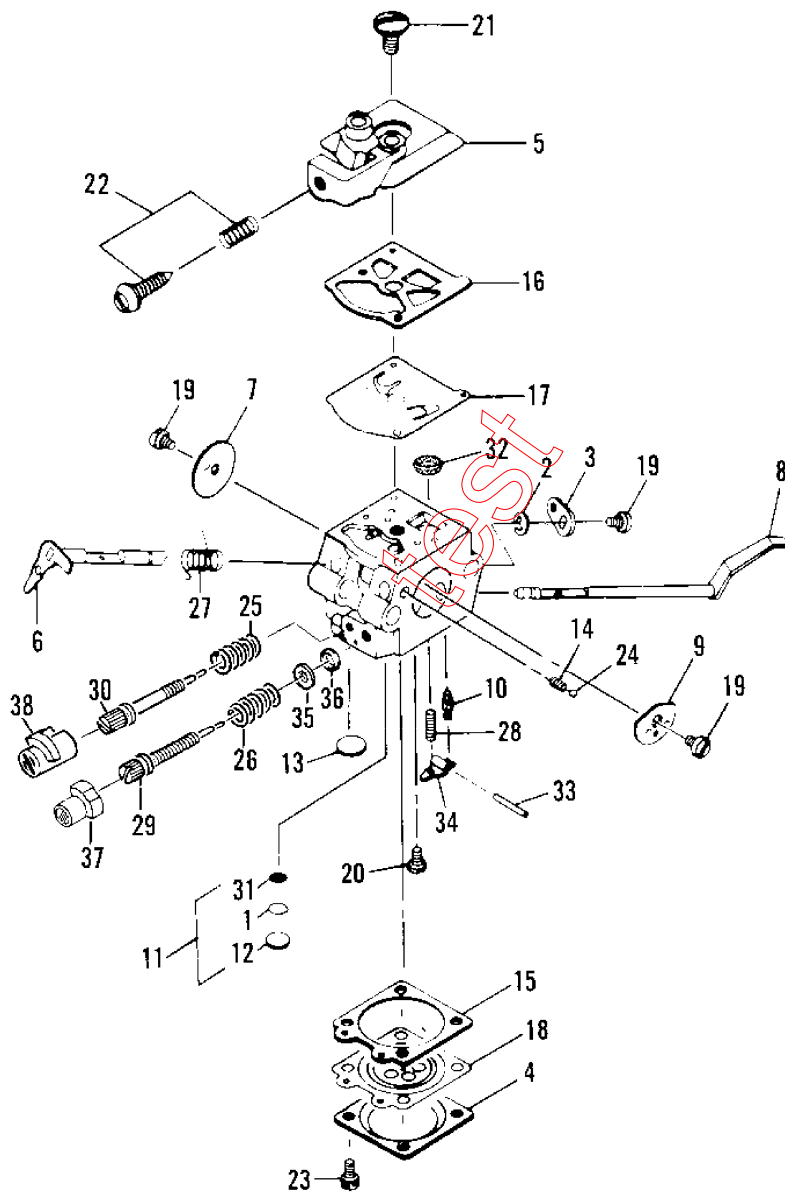

- | | | |
|--------|--------|--------|
| 324011 | 324009 | 322363 |
| 1 | 15 | 8 |
| 10 | 16 | 9 |
| 12 | 17 | 14 |
| 13 | 18 | 19 |
| 15 | | 24 |
| 16 | | |
| 17 | | |
| 18 | | |
| 20 | | |
| 28 | | |
| 32 | | |
| 33 | | |
| 34 | | |

Section: ST 270-ST 280 CARBURETTOR ASSY WALBRO WT312

Pos.	Quantity	Spare part No	Description	Kit	Notes	New
------	----------	---------------	-------------	-----	-------	-----

0	1	M323602-02	Carburettor assy			
1	1	M324011	Repair kit			
2	1	M324009	Gasket set			
3	1	M322363	Choke kit			
37	1	M323601	Adjusting sleeve			
38	1	M323602	Adjusting sleeve			