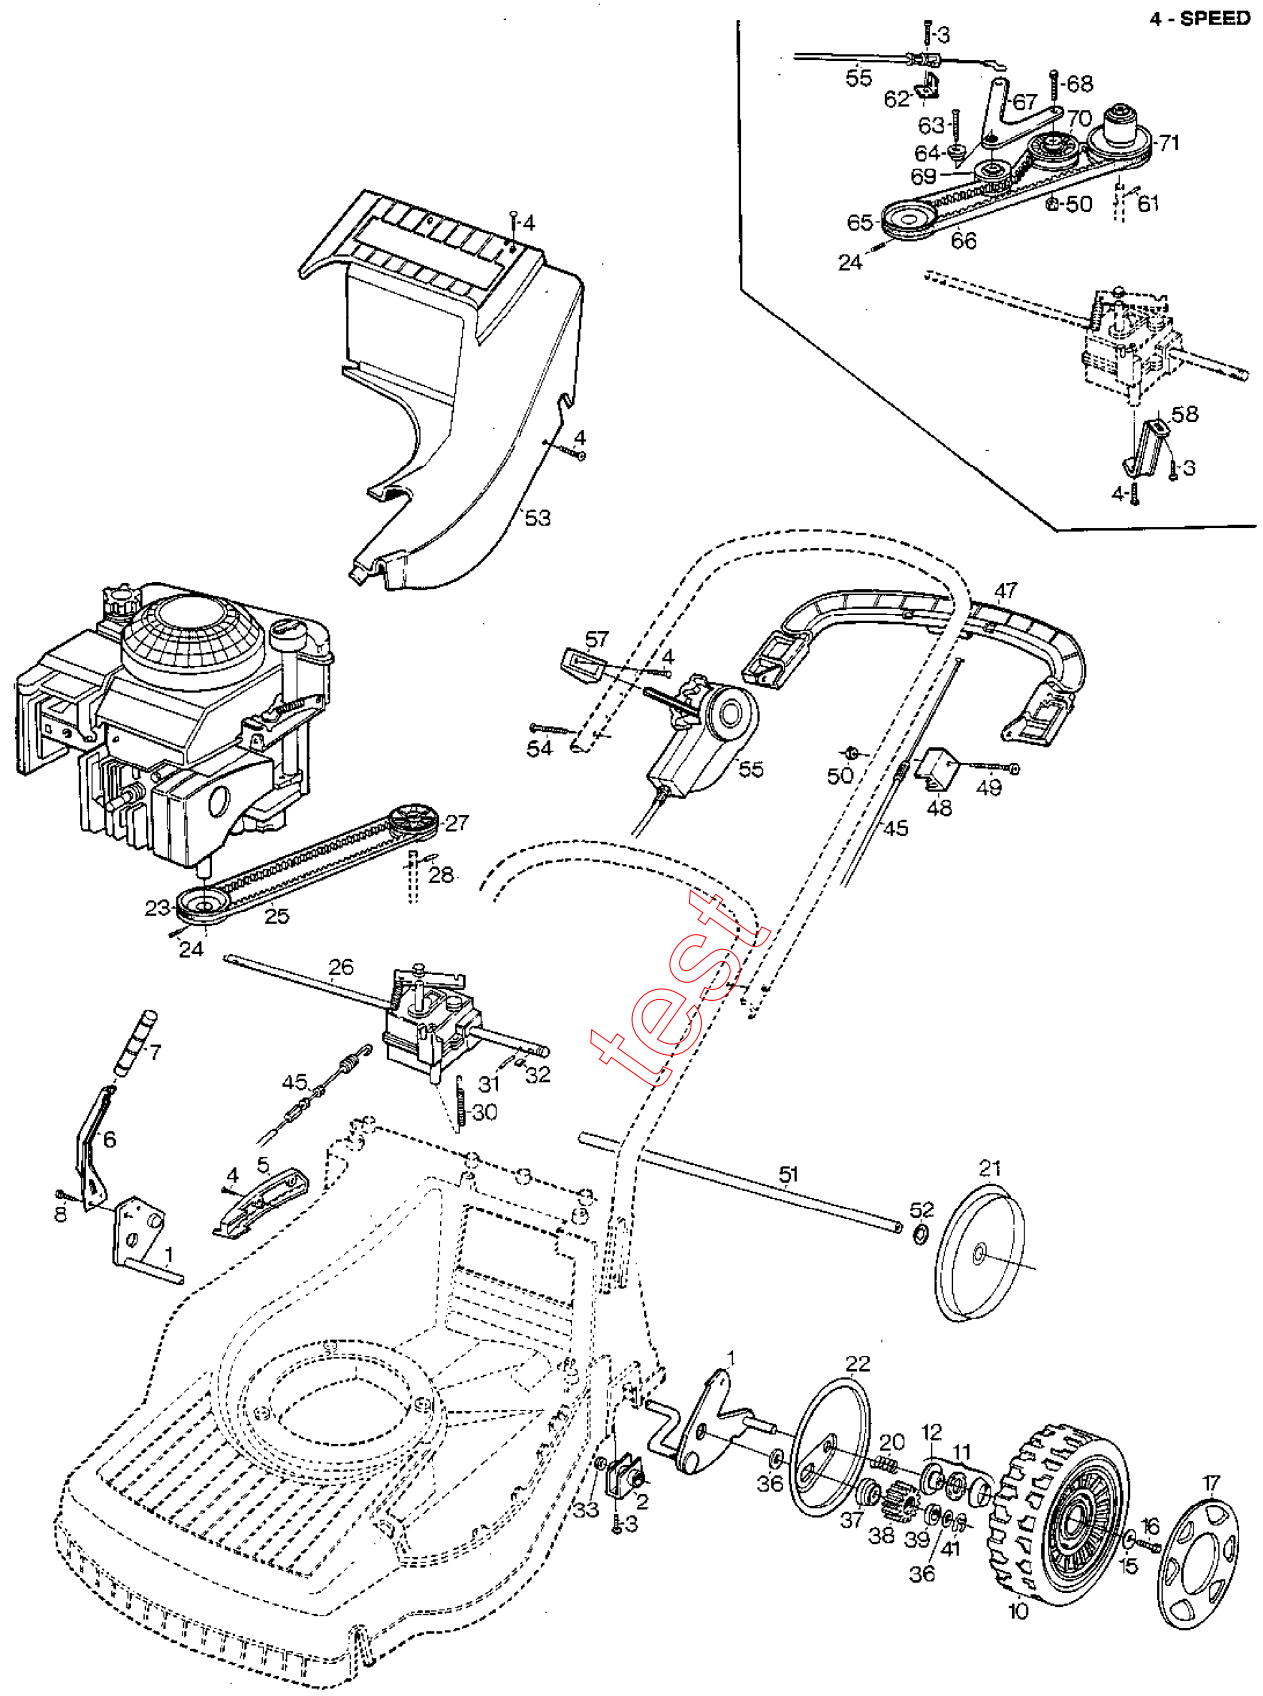

4 - SPEED

Section: TURBO 43-43S-43SE TRANSMISSION REAR WHEELS

Pos.	Quantity		Spare part No	Description	Kit	Notes	New
	1190	1290	1499				
1	1	1	1	1111-3114-01		Rear axle	
2	2	2	2	1111-2814-01		Bushing	
3	4	4	6	9947-0616-16		Screw	
4	5	5	7	9838-9522-12		Screw	
5	1	1	1	1111-2798-01		Height adj.quadrant	
6	1	1	1	1111-2816-01		Height adj.lever	
7	1	1	1	1111-2817-01		Lever knob	
8	2	2	2	9943-0612-16		Screw	
10	2	2	2	1111-2665-01		Wheel assy	
11	2	2	2	1111-9047-01		.Ball bearing kit	
12	2	2	2	1111-1184-01		.Bearing cone	
15	2	2	2	9699-0100-02		Washer	
16	2	2	2	9943-0612-16		Screw	
17	2	2	2	1111-3085-01		Hub cap-yellow	
20	2	2	2	1111-3060-01		Spring	
21	2			1111-2782-01		Wheel cover	
22		2	2	1111-2561-01		Cover plate	
23		1		1111-2915-01		Engine belt pulley	
24		1	1	9910-0612-16		Set screw	
25		1		1111-9053-01		Drive belt	
26		1	1	1111-3111-01		Transmission assy	
27		1		1111-3047-01		Belt pulley	
28		1		9595-0235-00		Locating pin	
30		1		1111-2822-01		Tension spring	
31		2	2	1111-2382-01		Pin	
32		2	2	1111-3256-01		Drive key	
33		2	2	9404-0083-00		Seal ring	
36		4	4	9695-0013-00		Washer	
37		2	2	1111-2829-01		Lock washer	
38		2	2	1111-3075-01		Pinion-plastic whee	
39		2	2	1111-2830-01		Support washer	
41		2	2	9652-0010-04		Snap ring	
45		1	1	1111-2967-02		Clutch cable	
47		1	1	1111-2954-01		Control handle	
48		1	1	1111-2969-01		Cable attachment	
49		1	1	9948-0640-16		Screw	L = 40 mm
50		1	2	9747-0631-02		Lock nut	
51	1			1111-2924-02		Axle	
52	2			9675-0017-02		Lock washer	
53	1	1	1	1111-3102-01		Cover-yellow	
54			2	9838-9540-12		Screw	
55			1	1111-2971-06		Variator control	
57			1	1111-2941-01		.Knob	
58			1	1111-3050-01		Bracket	
61			1	9594-0026-00		Locating pin	
62			1	1111-2469-01		Attachment	
63			1	9943-0650-16		Screw	
64			1	1111-2423-01		Spacer	
65			1	1111-2433-01		Engine belt pulley	
66			1	9585-0090-00		Drive belt	
67			1	1111-2942-01		Tension arm	
68			1	9997-0630-12		Screw	
69			1	1111-2747-01		Tension roller	
70			1	1111-2746-01		Belt pulley	
71			1	1111-3001-01		Variator assy	