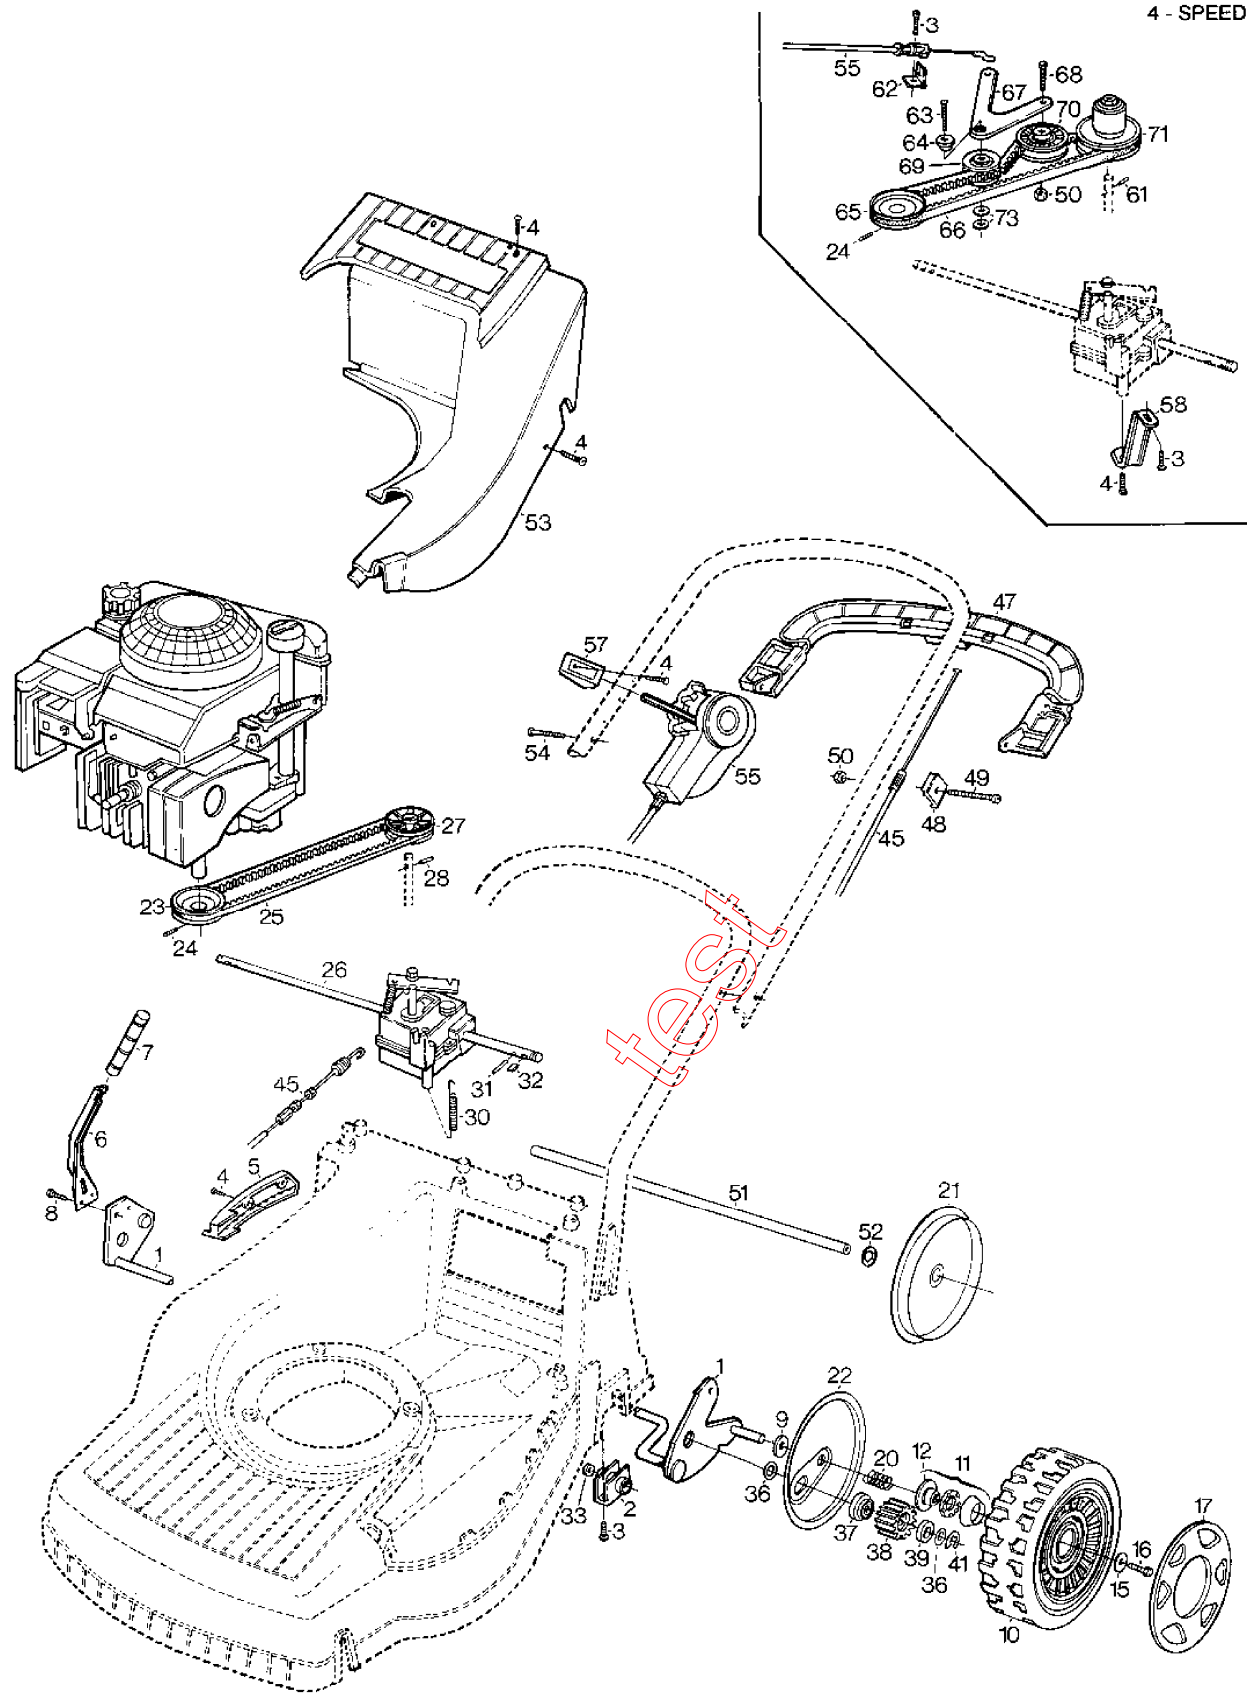

## Section: TURBO 48-48S-48SE TRANSMISSION REAR WHEELS

Pos.	Quantity		Spare part No	Description	Kit	Notes	New
		5288					
	5188	-17	5488	5489			
1	1	1	1	1	1111-2808-01	Rear axle	
2	2	2	2	2	1111-2814-01	Bushing	
3	4	4	6	6	9947-0616-16	Screw	
4	5	5	7	7	9838-9522-12	Screw	
5	1	1	1	1	1111-2798-01	Height adj.quadrant	
6	1	1	1	1	1111-2816-01	Height adj.lever	
7	1	1	1	1	1111-2817-01	Lever knob	
8	2	2	2	2	9943-0612-16	Screw	
9	2				9699-0037-02	Washer	
10	2	2	2	2	1111-2665-01	Wheel assy	
11	1	1	1	1	1111-9047-01	.Ball bearing kit	
12	2	2	2	2	1111-1184-01	.Bearing cone	
15	2	2	2	2	9699-0100-02	Washer	
16	2	2	2	2	9943-0612-16	Screw	
17	2	2	2	2	1111-3085-01	Hub cap-yellow	
20	2	2	2	2	1111-3060-01	Spring	
21	2				1111-2782-01	Wheel cover	
22		2	2	2	1111-2561-01	Cover plate	
23		1			1111-2915-01	Engine belt pulley	
24		1	1	1	9910-0612-16	Set screw	
25		1			1111-9061-01	V-belt	
26		1	1	1	1111-3046-01	Transmission	
27		1			1111-3047-01	Belt pulley	
28		1			9595-0235-00	Locating pin	
30		1			1111-2822-01	Tension spring	
31		2	2	2	1111-2382-01	Pin	
32		2	2	2	1111-3256-01	Drive key	
33		2	2	2	9404-0083-00	Seal ring	
36		4	4	4	9695-0013-00	Washer	
37		2	2	2	1111-2829-01	Lock washer	
38		2	2	2	1111-3075-01	Pinion-plastic whee	
39		2	2	2	1111-2830-01	Support washer	
41		2	2	2	9652-0010-04	Snap ring	
45		1	1	1	1111-2967-01	Clutch cable	
47		1	1	1	1111-2954-01	Control handle	
48		1	1	1	1111-2969-01	Cable attachment	
49		1	1	1	9948-0640-16	Screw	L = 40 mm
50		1	2	2	9747-0631-02	Lock nut	
51	1				1111-2924-01	Shaft	
52	2				9675-0017-02	Lock washer	
53	1	1	1	1	1111-2794-01	Cover-yellow	
54			2	2	9838-9540-12	Screw	
55		1	1	1	1111-2971-01	Variator control	
57		1	1	1	1111-2941-01	.Knob	
58		1	1	1	1111-2943-01	Bracket	
61		1	1	1	9594-0026-00	Locating pin	
62		1	1	1	1111-2469-01	Attachment	
63		1	1	1	9943-0650-16	Screw	
64		1	1	1	1111-2423-01	Spacer	
65		1	1	1	1111-2433-01	Engine belt pulley	
66		1	1	1	1111-9065-01	V-belt	
67		1	1	1	1111-2942-01	Tension arm	
68		1	1	1	9997-0630-12	Screw	
69		1	1	1	1111-2747-01	Tension roller	
70		1	1	1	1111-2746-01	Belt pulley	
71		1	1	1	1111-3001-01	Variator assy	
73			2	2	9699-0060-02	Flat washer	