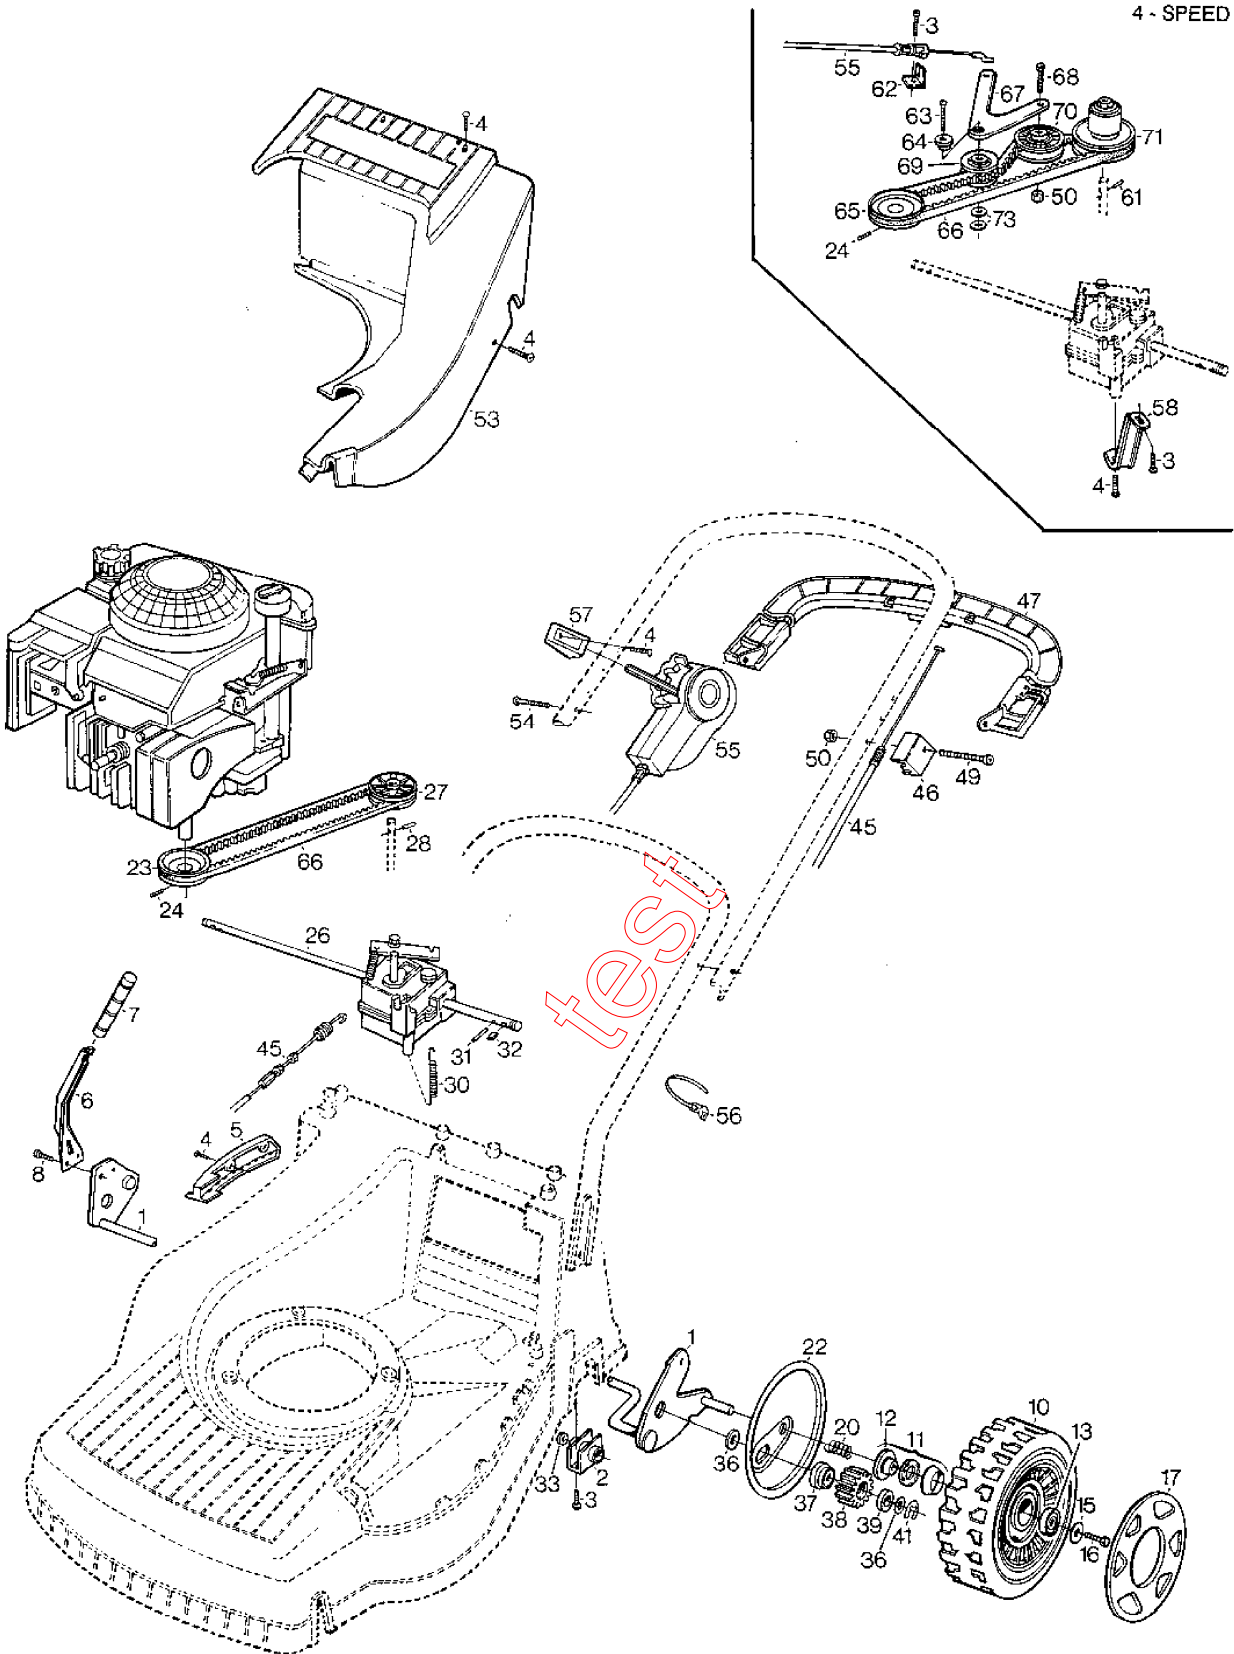

4 - SPEED

Section: TURBO 55S-55SE JARDIPRO JP 55 DAKOTA 55SH TRANSMISSION

Pos.	Quantity	Spare part No	Description	Kit	Notes	New
	9204					
	-25	9204	9489	9289		
	9288	-15	9689	9689		
	9604	9488	-75	-65		
1	1	1	1	1	1111-2808-01	Rear axle
2	2	2	2	2	1111-2814-01	Bushing
3	4	6	6	4	9947-0616-16	Screw
4	5	7	7	5	9838-9522-12	Screw
5	1	1	1	1	1111-2798-01	Height adj.quadrant
6	1	1	1	1	1111-2816-01	Height adj.lever
7	1	1	1	1	1111-2817-01	Lever knob
8	2	2	2	2	9943-0612-16	Screw
10	2	2	2	2	1111-3026-01	Wheel w.ball bearin
11	1	1	1	1	1111-9047-01	.Ball bearing kit
12	2	2	2	2	1111-1184-01	..Bearing cone
13	1	1	1	1	9549-0001-00	.Ball bearing
15	2	2	2	2	9699-0100-02	Washer
16	2	2	2	2	9943-0612-16	Screw
17	2	2	2	2	1111-3086-01	Hub cap-yellow
20	2	2	2	2	1111-3060-01	Spring
22	2	2	2	2	1111-2561-01	Cover plate
23	1			1	1111-2915-01	Engine belt pulley
24	1	1	1	1	9910-0612-16	Set screw
26	1	1	1	1	1111-3046-01	Transmission
27	1			1	1111-3047-01	Belt pulley
28	1			1	9595-0235-00	Locating pin
30	1			1	1111-2822-01	Tension spring
31	2	2	2	2	1111-2382-01	Pin
32	2	2	2	2	1111-3256-01	Drive key
33	2	2	2	2	9404-0083-00	Seal ring
36	4	4	4	4	9695-0013-00	Washer
37	2	2	2	2	1111-2829-01	Lock washer
38	2	2	2	2	1111-3075-01	Pinion plastic whee
39	2	2	2	2	1111-2830-01	Support washer
41	2	2	2	2	9652-0010-04	Snap ring
45	1	1	1	1	1111-2967-01	Clutch cable
46	1	1	1	1	1111-2969-01	Cable attachment
47	1	1	1	1	1111-2954-01	Control handle
49	1				9948-0670-16	Screw
49				1	9948-0660-16	Screw
49	1	1	1		9948-0640-16	Screw
49				1	9948-0645-16	Screw
50	1	1	2	2	9747-0631-02	Lock nut
53				1	1111-3019-08	Cover-green
53	1				1111-3019-04	Cover-red
53	1	1	1	1	1111-3019-01	Cover-yellow
54		2	2		9838-9540-12	Screw
55		1	1		1111-2971-03	Variator control
56		1			9579-0008-00	Cable holder
57		1	1		1111-2941-01	.Knob
58		1	1		1111-3050-01	Bracket
61		1	1		9594-0026-00	Locating pin
62		1	1		1111-2469-01	Attachment
63		1	1		9943-0650-16	Screw
64		1	1		1111-2423-01	Spacer
65		1	1		1111-2433-01	Engine belt pulley
66	1	1	1	1	1111-9064-01	V-belt
67		1	1		1111-3051-01	Tension arm
68		1	1		9997-0630-12	Screw
69		1	1		1111-2747-01	Tension roller
70		1	1		1111-2746-01	Belt pulley
71		1	1		1111-3001-01	Variator assy
73		2	2		9699-0060-02	Flat washer