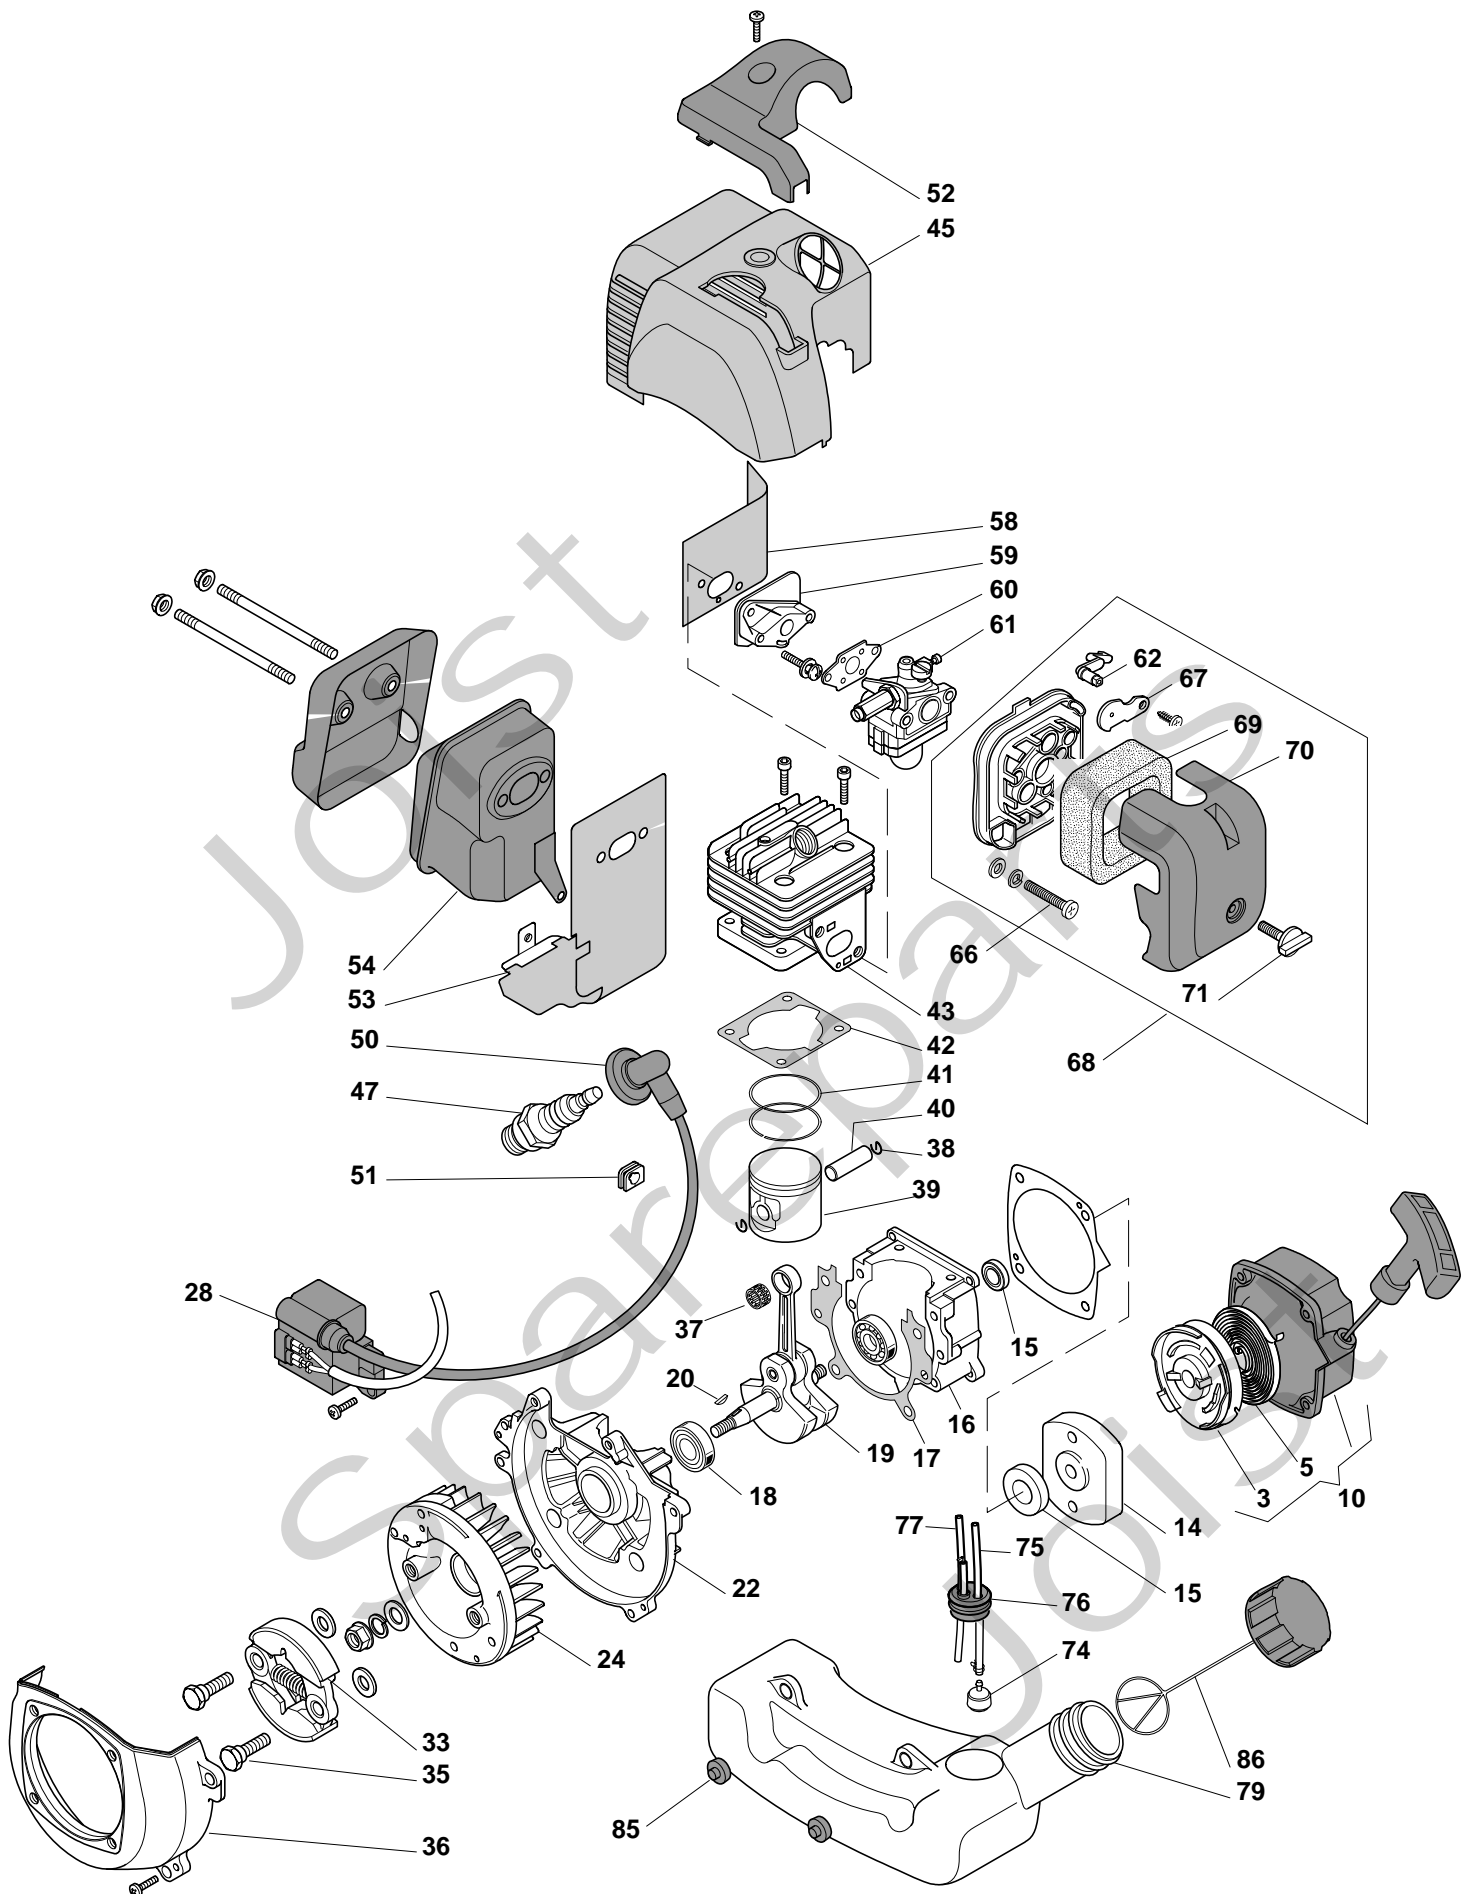

BJ 325 D - Model Year 2010

Pos. Fig.	Antal Quantity	Art No Part No	Benämning	Description	Anmärkning Notes
2	1	123604006/0	Linhjul	Starter Pulley	
4	1	123430584/0	Startfjäder	Spring	
10	1	183058031/0	Start kpl	Starter Ass.Y	
14	1	183082002/1	Star kopp	Starter Cup Ass.Y	
15	2	119035159/0	Tätningring	Seal Ring	
16	1	123685024/0	Vevhus	Crank Case	
17	1	123280046/0	Packning	Gasket	
18	2	114215218/0	Kullager	Ball Bearing	
19	1	123020024/0	Vevaxel	Crankshaft	
20	1	123072002/0	Kil	Key	
22	1	123685025/0	Vevhus	Crank Case	
24	1	123880017/0	Svånghjul	Flywheel	
27	1	112154200/0	Mutter	Nut	
28	1	123044015/0	Elektronikspole	Ignition Ass'Y	
32	1	123430582/0	Fjäder	Spring	
33	2	123400002/0	Koppling	Clutch Unit	
35	2	123878057/0	Skruv	Screw	
36	1	123208421/0	Transm.stödhus	Transm.Support Case	
37	1	123235006/0	Nållager	Needle Bearing	
38	2	123202005/0	Låsring	Washer, Piston Pin	
39	1	123590007/0	Kolv	Piston	
40	1	123760005/0	Kolvbult	Piston Pin	
41	2	123204009/0	Kolvring	Piston Ring	
42	1	123280044/0	Cylinderkåpa	Cylinder Gasket	
43	1	123071021/0	Cylinder	Cylinder	
45	1	123087023/0	Cylinderkåpa	Cylinder Cover Yellow	
47	1	3210024	Tändstift	Spark Plug	
50	1	123053002/0	Tändstiftshatt	Spark Plug Cover	
51	1	123275023/0	Hylsa	Grommet	
52	1	123109551/0	Tändstiftshatt	Cover, Spark Plug	
53	1	123280042/0	Packning	Gasket	
54	1	183740021/0	Ljuddämpare	Muffler	
58	1	123280084/0	Packning	Intake Manif-Gasket	
59	1	123073519/0	Insugningsrör	Intake Manifold	
60	1	123280059/0	Packning	Intake-Carb Gasket	
61	1	123054025/1	Förgasare	Carburettor	
62	1	123315089/0	Chokearm	Choke Lever	
66	2	2132160	Skruv	Screw	
67	1	123190000/0	Arm	Shutter	
68	1	183220003/0	Luftfilter	Air Filter	
69	1	123220011/0	Luftfilter	Air Filter	
70	1	123090026/0	Luftfilterlock	Air Cleaner Cover	
71	1	123878056/0	Knopp	Knob	
72	1	123784009/0	Fäste	Support	
73	1	123275033/0	Gummihylsa	Grommet	
74	1	183520005/0	Bränslefilter	Intake Filter	
75	1	123867030/0	Rör	Tube	
76	1	123275021/0	Gummihylsa	Grommet	
77	1	123867031/0	Rör	Tube	
79	1	123733002/0	Bränsletank kpl	Kit Fuel Tank	
85	2	123280060/0	Gummihylsa	Grommet	
86	1	183790009/0	Tanklock	Fuel Cap Assy