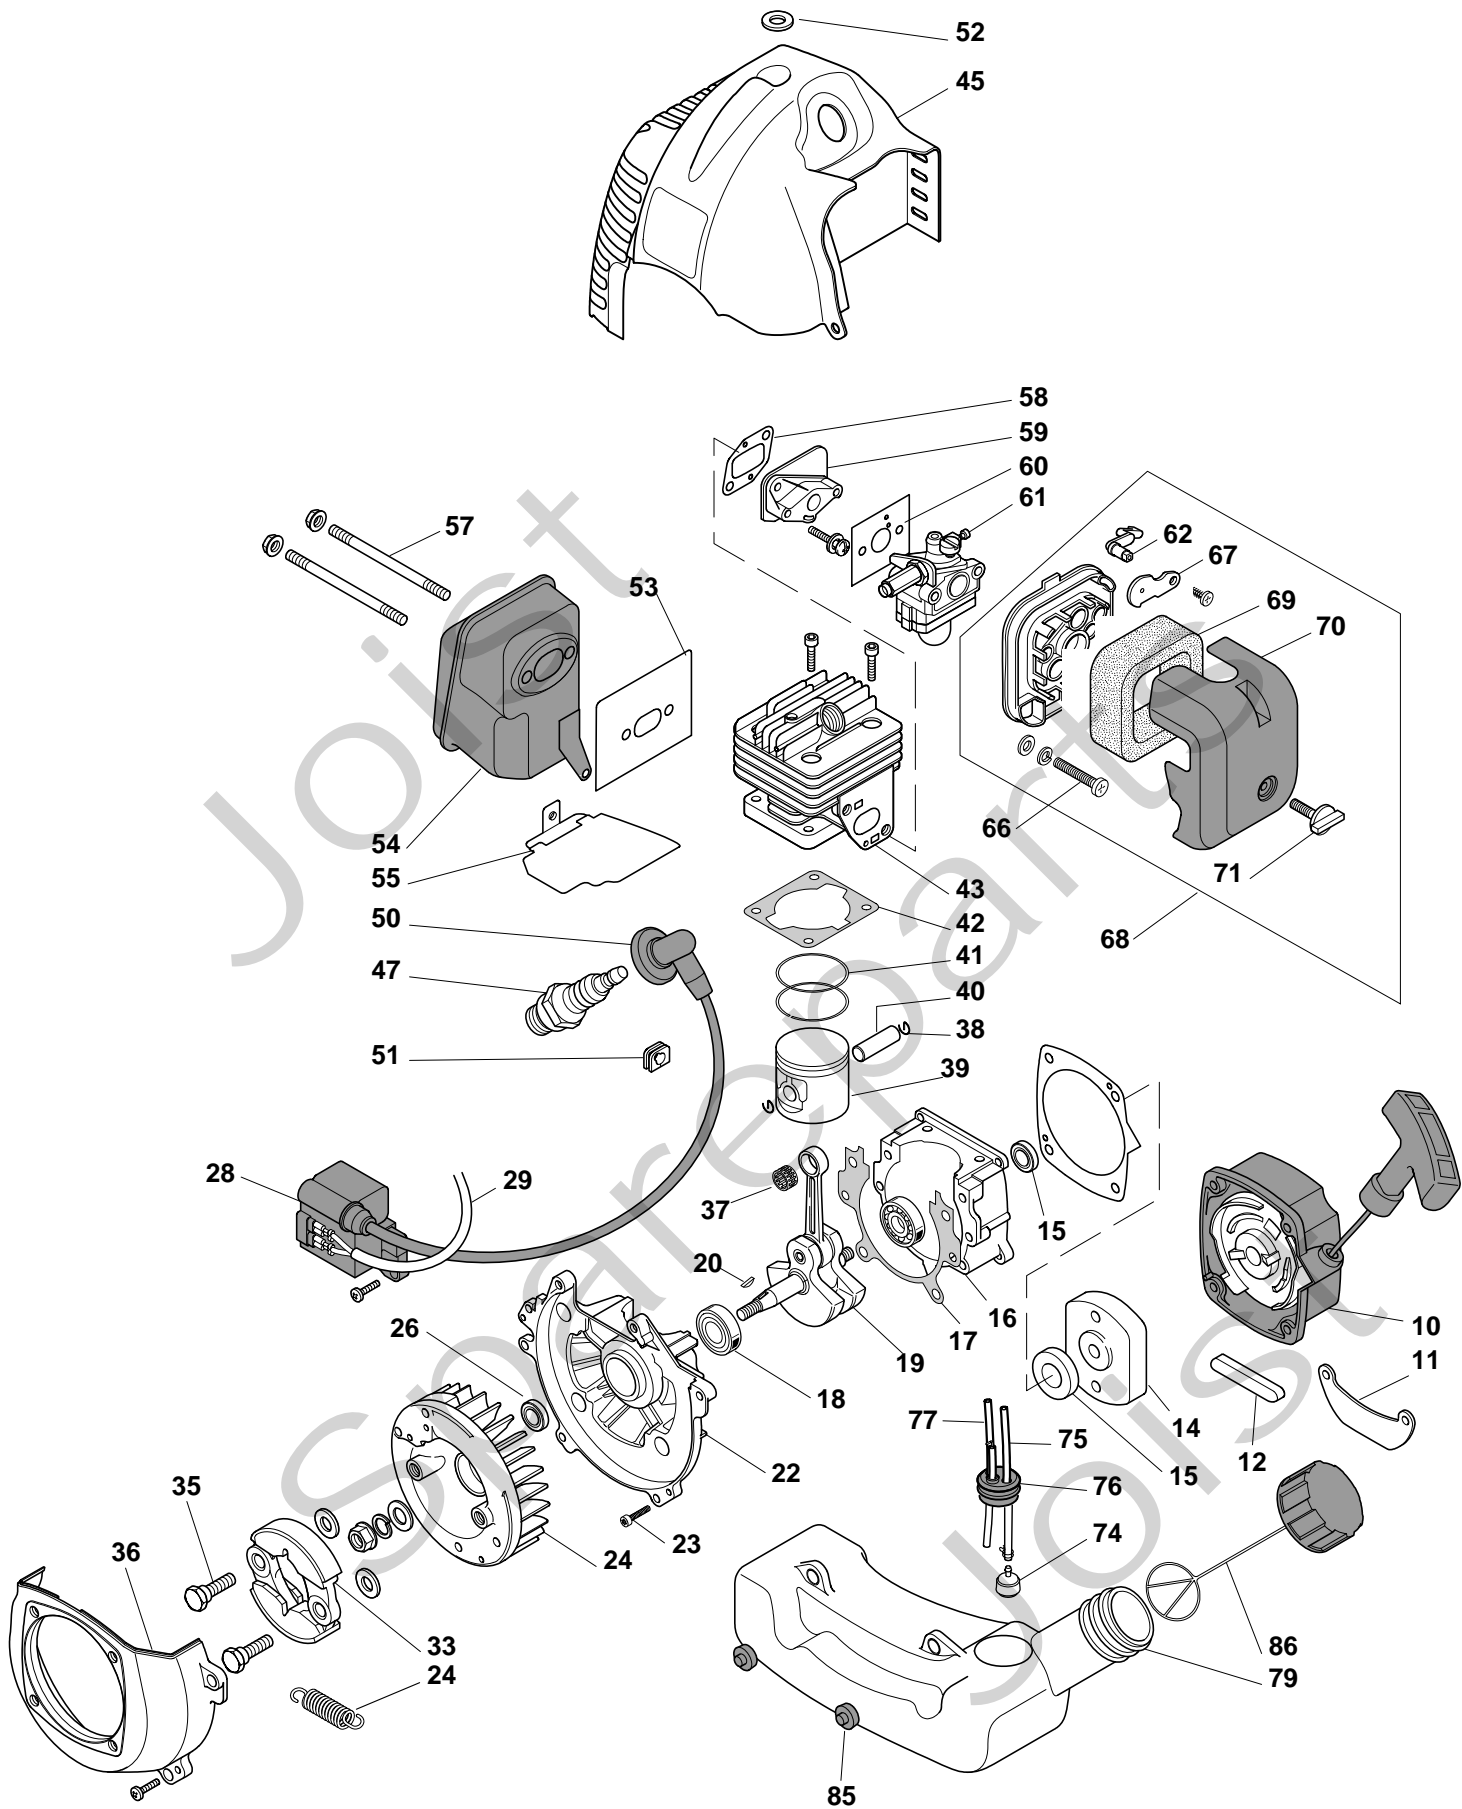

BJ 345 D - Model Year 2010

Pos. Fig.	Antal Quantity	Art No Part No	Benämning	Description	Anmärkning Notes
10	1	183058042/0	Start kpl	Starter Ass.Y	
11	1	123784011/0	Platta	Engine Support	
12	1	123275034/0	Gummihylsa	Grommet	
14	1	183082004/0	Startkopp	Starter Cup Ass.Y	
15	1	119035159/0	Tätningring	Seal Ring	
16	1	123685028/0	Vevhus	Crank Case	
17	1	123280087/0	Tätningring	Gasket	
18	2	114215218/0	Kullager	Ball Bearing	
19	1	123020034/0	Vevaxel	Crankshaft	
20	1	123072002/0	Kil	Key	
22	1	123685029/0	Vevhus	Crank Case	
23	4	123878126/0	Skruv	Screw	
24	1	123880019/0	Svånghjul	Flywheel	
26	1	119035166/0	Tätningring	Seal Ring	
28	1	123044019/0	Elektronikspole	Electronic Coil	
29	1	123065046/0	Tändstiftshatt	Spark Plug Cable	
32	1	123430611/0	Fjäder	Spring	
33	2	123400003/0	Koppling	Clutch Unit	
35	2	123878058/0	Skruv	Screw	
36	1	123208423/0	Transm.stödhus	Transm.Support Case	
37	1	123235010/0	Nållager	Needle Bearing	
38	2	123202010/0	Låsring	Circlip	
39	1	123590014/0	Kolv	Piston	
40	1	123760008/0	Kolvbult	Piston Pin	
41	2	123204017/0	Kolvring	Piston Ring	
42	1	123280088/0	Cylinderklåpa	Cylinder Gasket	
43	1	123071025/0	Cylinder	Cylinder	
44	4	123878128/0	Skruv	Screw	
45	1	123087029/0	Cylinderklåpa	Cylinder Cover Yellow	
47	1	3210024	Tändstift	Spark Plug	
50	1	123053005/0	Tändstiftshatt	Spark Plug Cover	
51	1	123275023/0	Hylsa	Grommet	
52	1	123280090/0	Tätningring	Gasket	
53	1	123280089/0	Tätningring	Gasket	
54	1	183740023/0	Ljuddämpare	Muffler	
55	1	123600088/0	Ljuddämparskydd	Muffler Shield	
57	2	123878127/0	Stud Screw	Double-Screw Bolt	
58	1	123280085/0	Packning	Intake Manif-Gasket	
59	1	123073520/0	Insugningsrör	Intake Manifold	
60	1	123280086/0	Packning	Intake-Carb Gasket	
61	1	123054037/0	Förgasare	Carburettor	
62	1	123315089/0	Chokearm	Choke Lever	
66	2	2132160	Skruv	Screw	
67	1	123190000/0	Arm	Shutter	
68	1	183220003/0	Luftfilter	Air Filter	
69	1	123220011/0	Luftfilter	Air Filter	
70	1	123090034/0	Luftfilterlock	Air Cleaner Cover	
71	1	123878056/0	Knopp	Knob	
72	1	123275021/0	Gummihylsa	Grommet	
74	1	183520005/0	Bränslefilter	Intake Filter	
75	1	123867032/0	Rör	Tube	
77	1	123867031/0	Rör	Tube	
79	1	123733007/0	Bränsletank kpl	Kit Fuel Tank	
86	1	183790009/0	Tanklock	Fuel Cap Assy