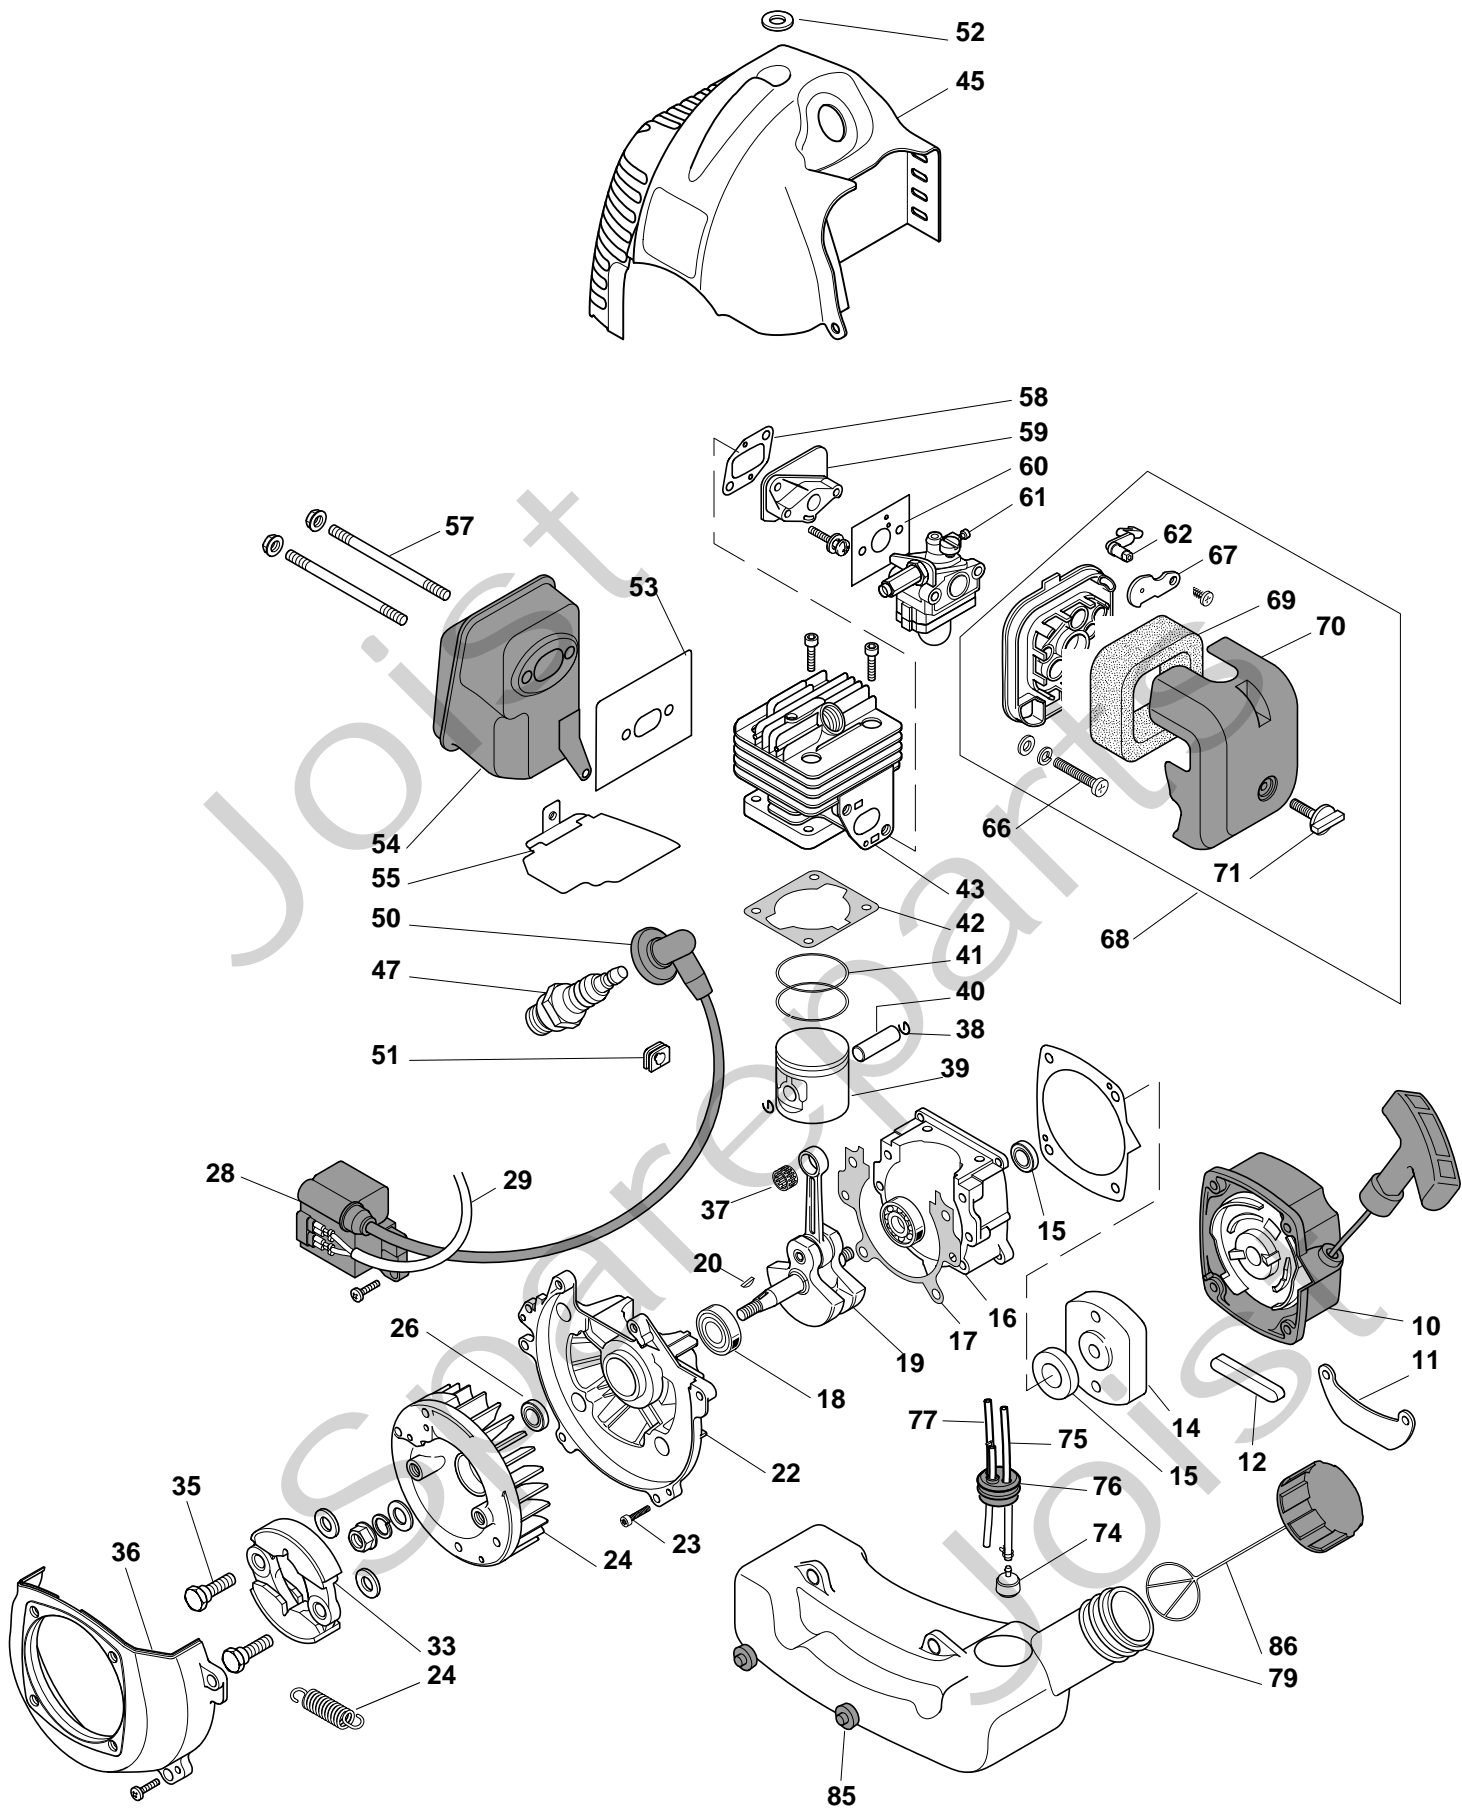

BJ 345 F - Model Year 2010

Pos. Fig.	Antal Quantity	Art No Part No	Benämning	Description	Anmärkning Notes
10	1	183058042/0	Start kpl	Starter Ass.Y	
11	1	123784011/0	Platta	Engine Support	
12	1	123275034/0	Gummihylsa	Grommet	
14	1	183082004/0	Startkopp	Starter Cup Ass.Y	
15	1	119035159/0	Tätningring	Seal Ring	
16	1	123685028/0	Vevhus	Crank Case	
17	1	123280087/0	Tätningring	Gasket	
18	2	114215218/0	Kullager	Ball Bearing	
19	1	123020034/0	Vevaxel	Crankshaft	
20	1	123072002/0	Kil	Key	
22	1	123685029/0	Vevhus	Crank Case	
23	4	123878126/0	Skruv	Screw	
24	1	123880019/0	Svånghjul	Flywheel	
26	1	119035166/0	Tätningring	Seal Ring	
28	1	123044019/0	Elektronikspole	Electronic Coil	
29	1	123065046/0	Tändstiftshatt	Spark Plug Cable	
32	1	123430611/0	Fjäder	Spring	
33	2	123400003/0	Koppling	Clutch Unit	
35	2	123878058/0	Skruv	Screw	
36	1	123208423/0	Transm.stödhus	Transm.Support Case	
37	1	123235010/0	Nållager	Needle Bearing	
38	2	123202010/0	Låsring	Circlip	
39	1	123590014/0	Kolv	Piston	
40	1	123760008/0	Kolvbult	Piston Pin	
41	2	123204017/0	Kolvring	Piston Ring	
42	1	123280088/0	Cylinderklåpa	Cylinder Gasket	
43	1	123071025/0	Cylinder	Cylinder	
44	4	123878128/0	Skruv	Screw	
45	1	123087029/0	Cylinderklåpa	Cylinder Cover Yellow	
47	1	3210024	Tändstift	Spark Plug	
50	1	123053005/0	Tändstiftshatt	Spark Plug Cover	
51	1	123275023/0	Hylsa	Grommet	
52	1	123280090/0	Tätningring	Gasket	
53	1	123280089/0	Tätningring	Gasket	
54	1	183740023/0	Ljuddämpare	Muffler	
55	1	123600088/0	Ljuddämparskydd	Muffler Shield	
57	2	123878127/0	Stud Screw	Double-Screw Bolt	
58	1	123280085/0	Packning	Intake Manif-Gasket	
59	1	123073520/0	Insugningsrör	Intake Manifold	
60	1	123280086/0	Packning	Intake-Carb Gasket	
61	1	123054037/0	Förgasare	Carburettor	
62	1	123315089/0	Chokearm	Choke Lever	
66	2	2132160	Skruv	Screw	
67	1	123190000/0	Arm	Shutter	
68	1	183220003/0	Luftfilter	Air Filter	
69	1	123220011/0	Luftfilter	Air Filter	
70	1	123090034/0	Luftfilterlock	Air Cleaner Cover	
71	1	123878056/0	Knopp	Knob	
72	1	123275021/0	Gummihylsa	Grommet	
74	1	183520005/0	Bränslefilter	Intake Filter	
75	1	123867032/0	Rör	Tube	
77	1	123867031/0	Rör	Tube	
79	1	123733007/0	Bränsletank kpl	Kit Fuel Tank	
86	1	183790009/0	Tanklock	Fuel Cap Assy