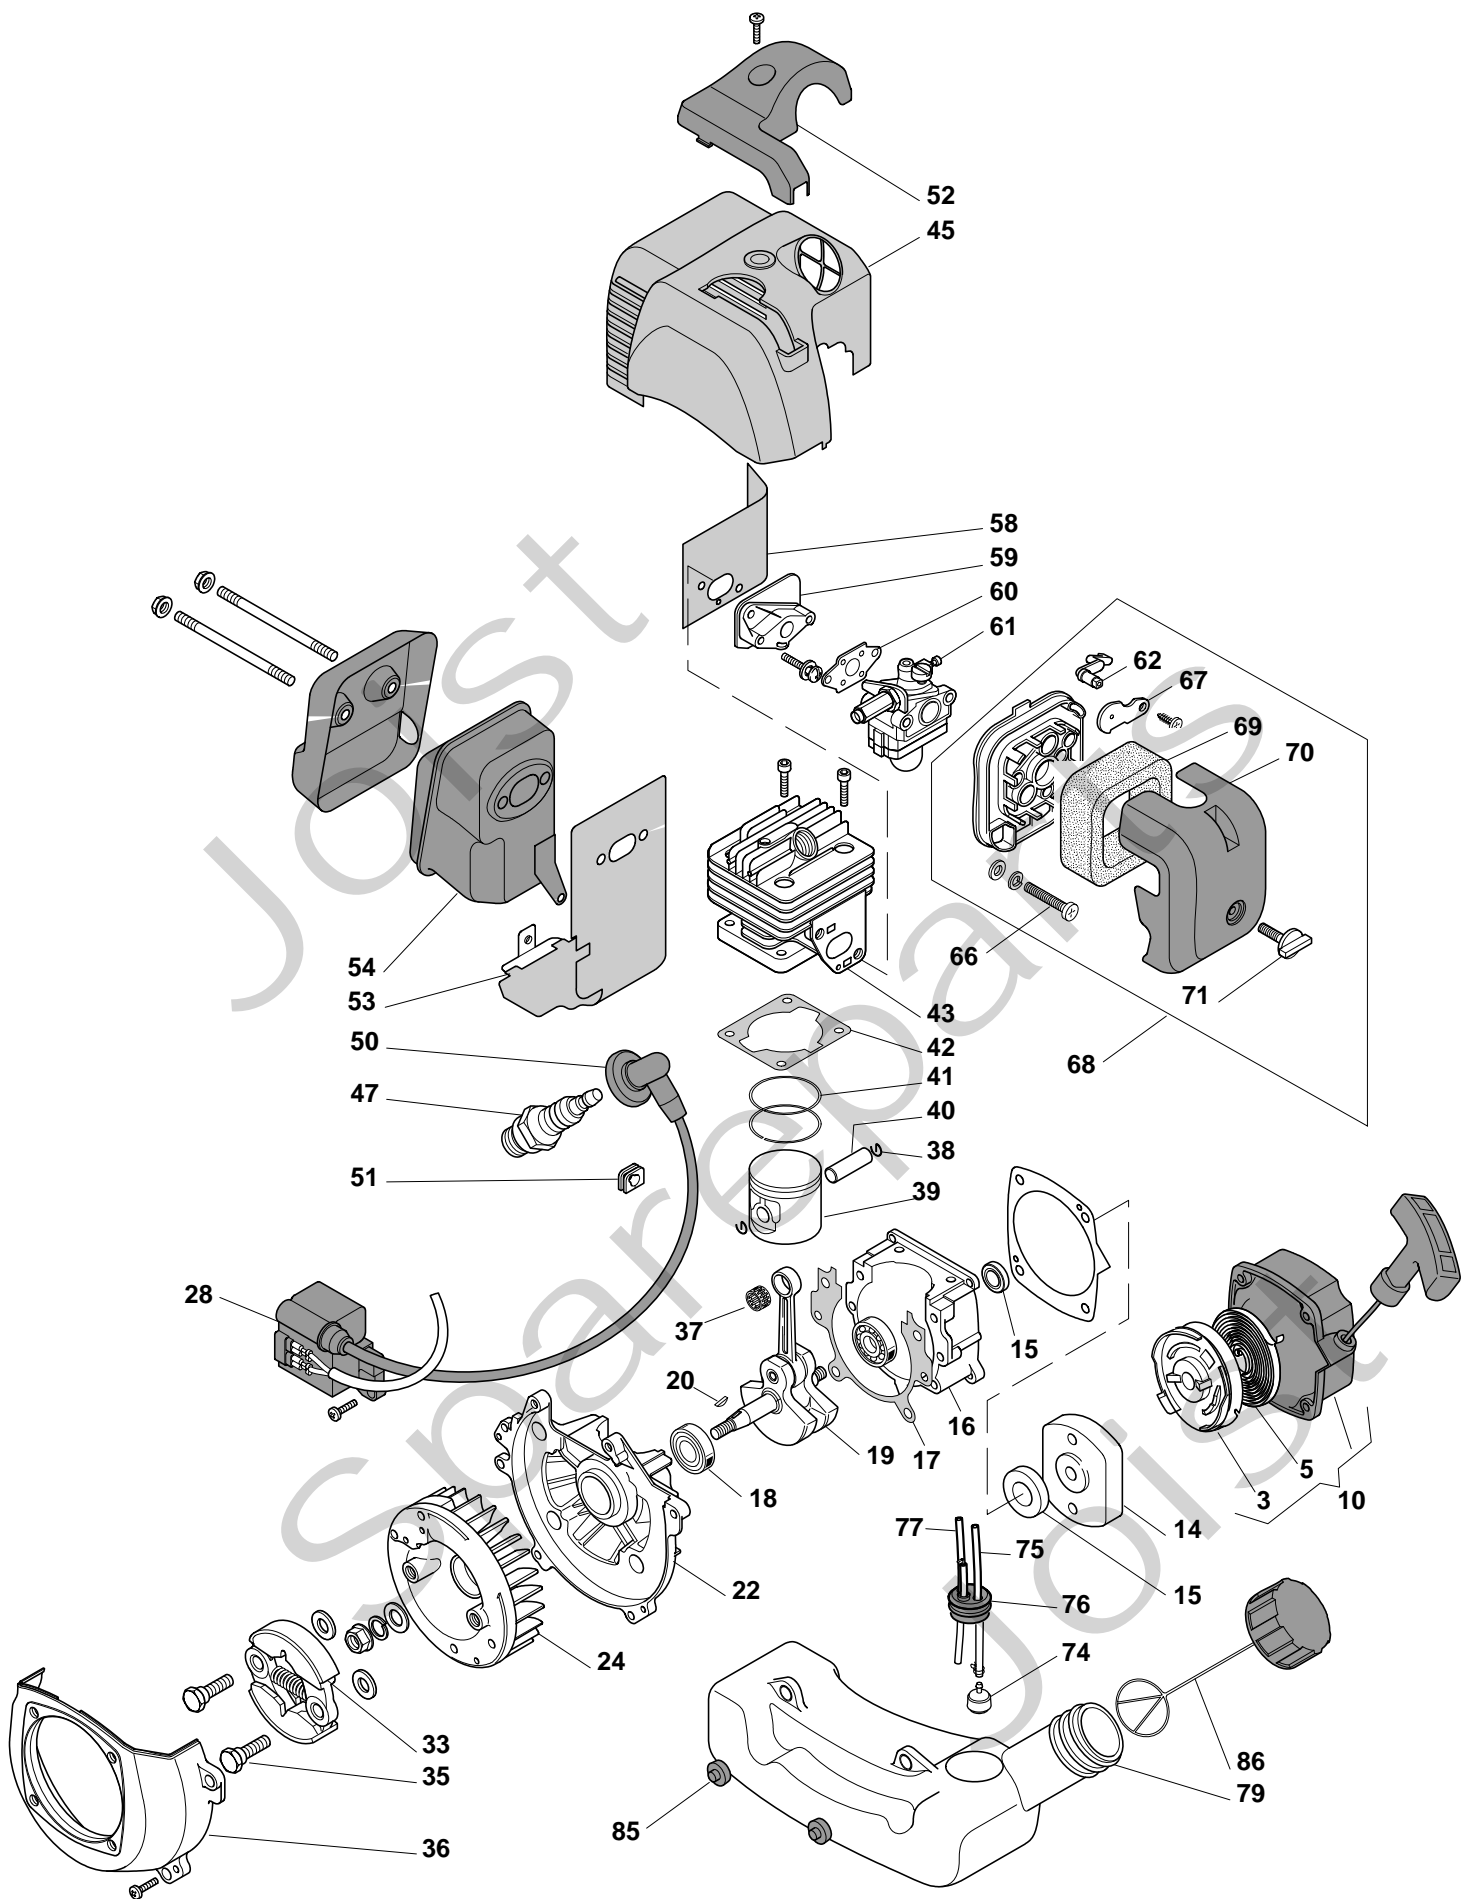

SB 26 D - Model Year 2010

Pos. Fig.	Antal Quantity	Art No Part No	Benämning	Description	Anmärkning Notes
2	1	123604006/0	Linhjul	Starter Pulley	
4	1	123430584/0	Startfjäder	Spring	
10	1	183058031/0	Start kpl	Starter Ass.Y	
14	1	183082002/1	Star kopp	Starter Cup Ass.Y	
15	2	119035159/0	Tätningring	Seal Ring	
16	1	123685024/0	Vevhus	Crank Case	
17	1	123280046/0	Packning	Gasket	
18	2	114215218/0	Kullager	Ball Bearing	
19	1	123020024/0	Vevaxel	Crankshaft	
20	1	123072002/0	Kil	Key	
22	1	123685025/0	Vevhus	Crank Case	
24	1	123880010/0	Svånghjul	Flywheel	
27	1	112154200/0	Mutter	Nut	
28	1	123044017/0	Elektronikspole	Electronic Coil	
32	1	123430582/0	Fjäder	Spring	
33	2	123400002/0	Koppling	Clutch Unit	
35	2	123878057/0	Skruv	Screw	
36	1	123208421/0	Transm.stödhus	Transm.Support Case	
37	1	123235006/0	Nållager	Needle Bearing	
38	2	123202005/0	Låsring	Washer, Piston Pin	
39	1	123590007/0	Kolv	Piston	
40	1	123760005/0	Kolvbult	Piston Pin	
41	2	123204009/0	Kolvring	Piston Ring	
42	1	123280044/0	Cylinderkåpa	Cylinder Gasket	
43	1	123071021/0	Cylinder	Cylinder	
45	1	123087023/0	Cylinderkåpa	Cylinder Cover Yellow	
47	1	3210024	Tändstift	Spark Plug	
50	1	123053002/0	Tändstiftshatt	Spark Plug Cover	
51	1	123275023/0	Hylsa	Grommet	
52	1	123109551/0	Tändstiftshatt	Cover, Spark Plug	
53	1	123280042/0	Packning	Gasket	
54	1	183740021/0	Ljuddämpare	Muffler	
58	1	123280084/0	Packning	Intake Manif-Gasket	
59	1	123073519/0	Insugningsrör	Intake Manifold	
60	1	123280059/0	Packning	Intake-Carb Gasket	
61	1	123054025/1	Förgasare	Carburettor	
62	1	123315089/0	Chokearm	Choke Lever	
66	2	2132160	Skruv	Screw	
67	1	123190000/0	Arm	Shutter	
68	1	183220003/0	Luftfilter	Air Filter	
69	1	123220011/0	Luftfilter	Air Filter	
70	1	123090026/0	Luftfilterlock	Air Cleaner Cover	
71	1	123878056/0	Knopp	Knob	
72	1	123784009/0	Fäste	Support	
73	1	123275033/0	Gummihylsa	Grommet	
74	1	183520005/0	Bränslefilter	Intake Filter	
75	1	123867030/0	Rör	Tube	
76	1	123275021/0	Gummihylsa	Grommet	
77	1	123867031/0	Rör	Tube	
79	1	123733002/0	Bränsletank kpl	Kit Fuel Tank	
85	2	123280060/0	Gummihylsa	Grommet	
86	1	183790009/0	Tanklock	Fuel Cap Assy