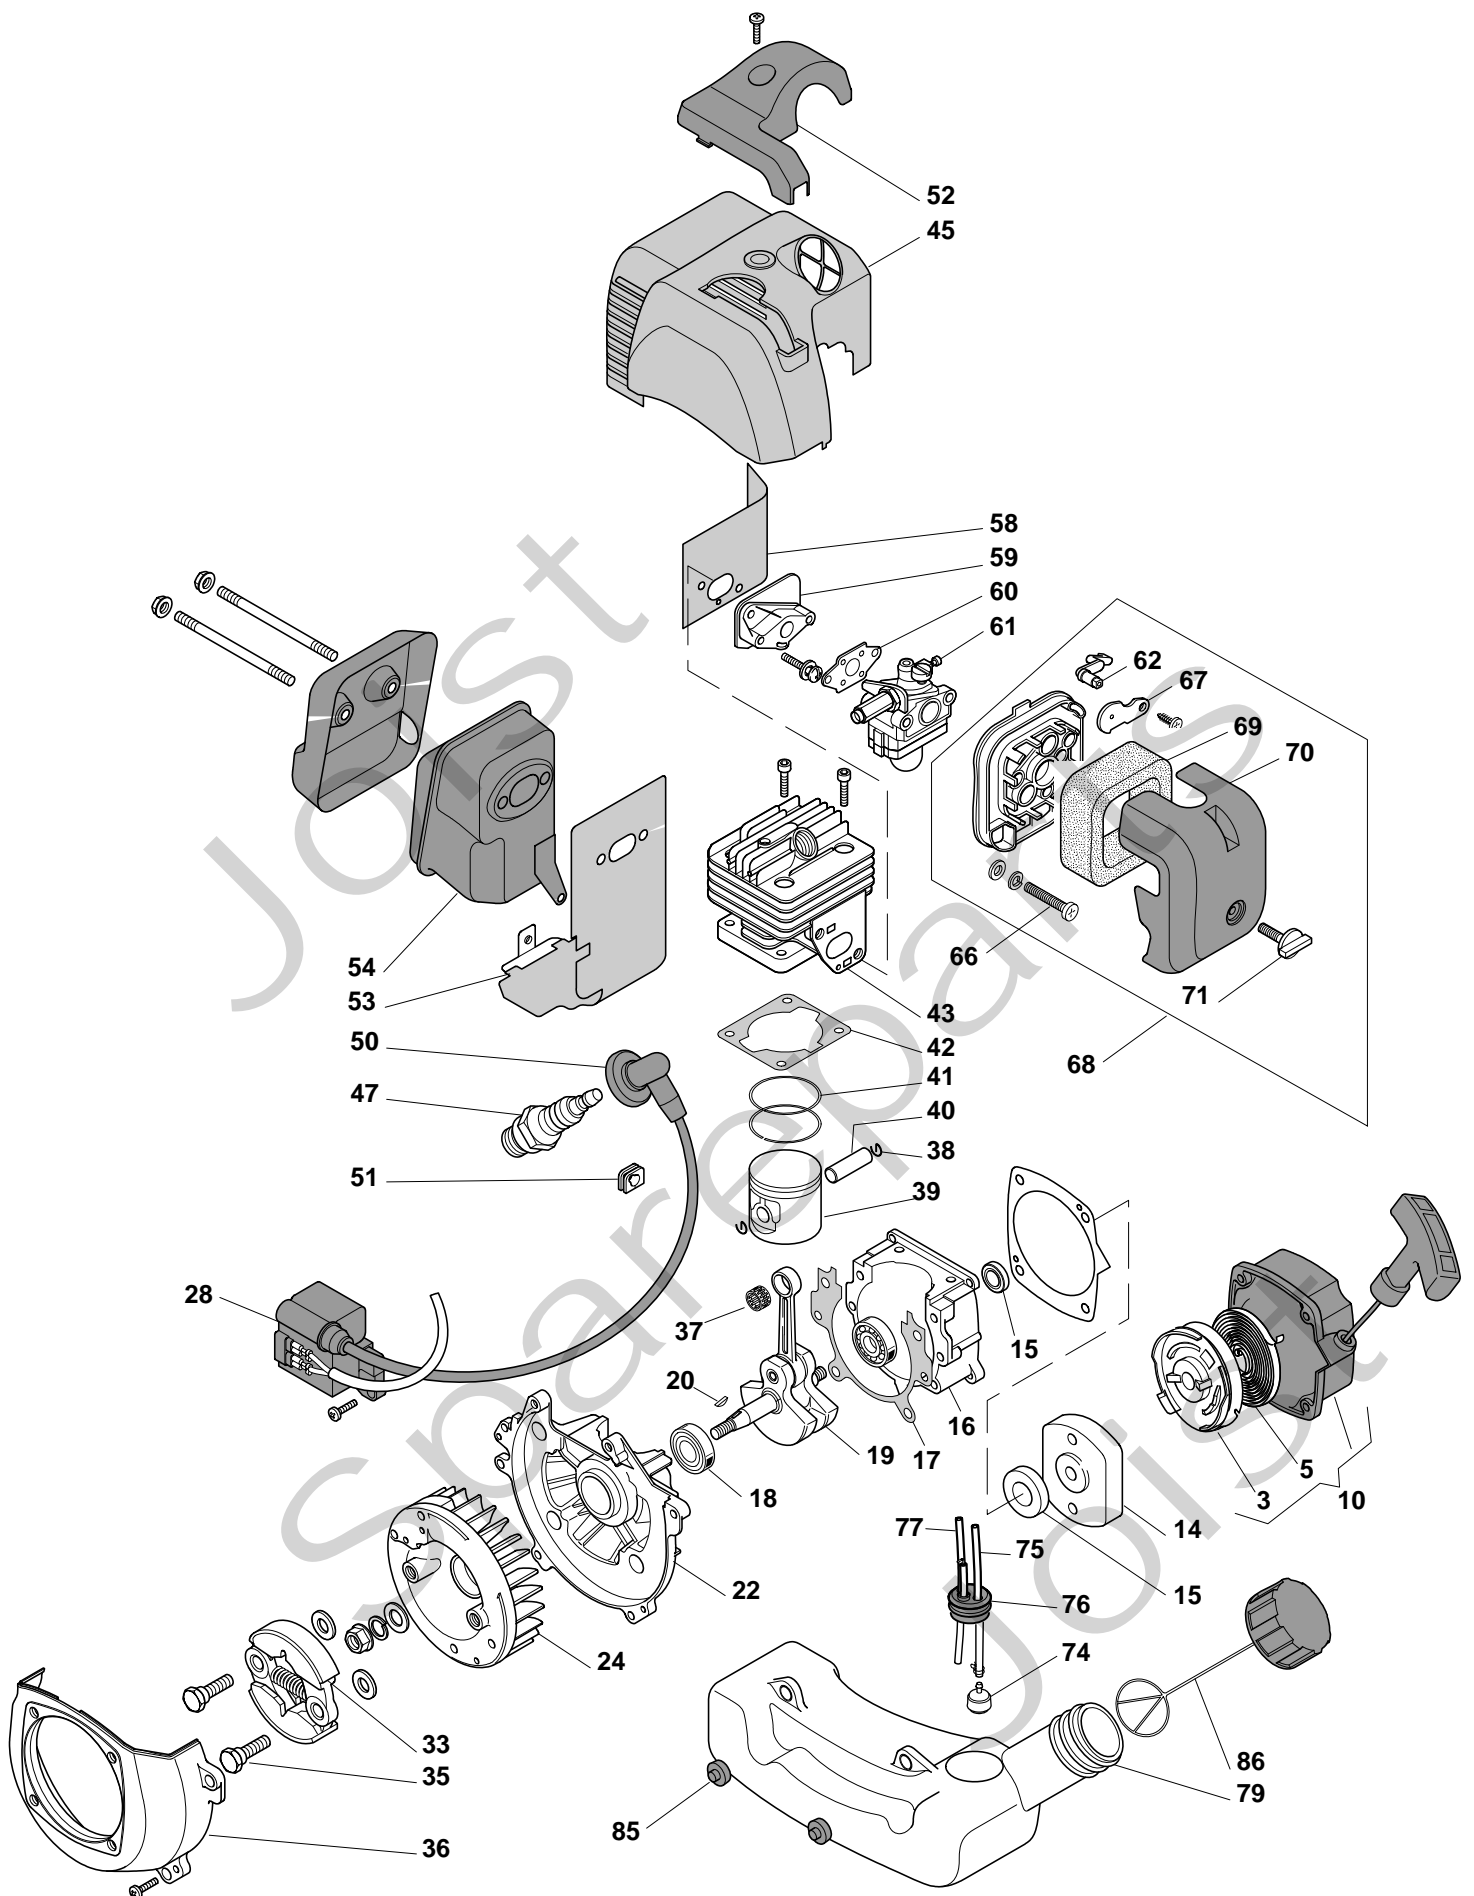

SB 26 JD - Model Year 2010

Pos. Fig.	Antal Quantity	Art No Part No	Benämning	Description	Anmärkning Notes
2	1	123604006/0	Linhjul	Starter Pulley	
4	1	123430584/0	Startfjäder	Spring	
10	1	183058031/0	Start kpl	Starter Ass.Y	
14	1	183082002/1	Star kopp	Starter Cup Ass.Y	
15	2	119035159/0	Tätningring	Seal Ring	
16	1	123685024/0	Vevhus	Crank Case	
17	1	123280046/0	Packning	Gasket	
18	2	114215218/0	Kullager	Ball Bearing	
19	1	123020024/0	Vevaxel	Crankshaft	
20	1	123072002/0	Kil	Key	
22	1	123685025/0	Vevhus	Crank Case	
24	1	123880010/0	Svånghjul	Flywheel	
27	1	112154200/0	Mutter	Nut	
28	1	123044017/0	Elektronikspole	Electronic Coil	
32	1	123430582/0	Fjäder	Spring	
33	2	123400002/0	Koppling	Clutch Unit	
35	2	123878057/0	Skruv	Screw	
36	1	123208421/0	Transm.stödhus	Transm.Support Case	
37	1	123235006/0	Nållager	Needle Bearing	
38	2	123202005/0	Låsring	Washer, Piston Pin	
39	1	123590007/0	Kolv	Piston	
40	1	123760005/0	Kolvbult	Piston Pin	
41	2	123204009/0	Kolvring	Piston Ring	
42	1	123280044/0	Cylinderkåpa	Cylinder Gasket	
43	1	123071021/0	Cylinder	Cylinder	
45	1	123087023/0	Cylinderkåpa	Cylinder Cover Yellow	
47	1	3210024	Tändstift	Spark Plug	
50	1	123053002/0	Tändstiftshatt	Spark Plug Cover	
51	1	123275023/0	Hylsa	Grommet	
52	1	123109551/0	Tändstiftshatt	Cover, Spark Plug	
53	1	123280042/0	Packning	Gasket	
54	1	183740021/0	Ljuddämpare	Muffler	
58	1	123280084/0	Packning	Intake Manif-Gasket	
59	1	123073519/0	Insugningsrör	Intake Manifold	
60	1	123280059/0	Packning	Intake-Carb Gasket	
61	1	123054025/1	Förgasare	Carburettor	
62	1	123315089/0	Chokearm	Choke Lever	
66	2	2132160	Skruv	Screw	
67	1	123190000/0	Arm	Shutter	
68	1	183220003/0	Luftfilter	Air Filter	
69	1	123220011/0	Luftfilter	Air Filter	
70	1	123090026/0	Luftfilterlock	Air Cleaner Cover	
71	1	123878056/0	Knopp	Knob	
72	1	123784009/0	Fäste	Support	
73	1	123275033/0	Gummihylsa	Grommet	
74	1	183520005/0	Bränslefilter	Intake Filter	
75	1	123867030/0	Rör	Tube	
76	1	123275021/0	Gummihylsa	Grommet	
77	1	123867031/0	Rör	Tube	
79	1	123733002/0	Bränsletank kpl	Kit Fuel Tank	
85	2	123280060/0	Gummihylsa	Grommet	
86	1	183790009/0	Tanklock	Fuel Cap Assy