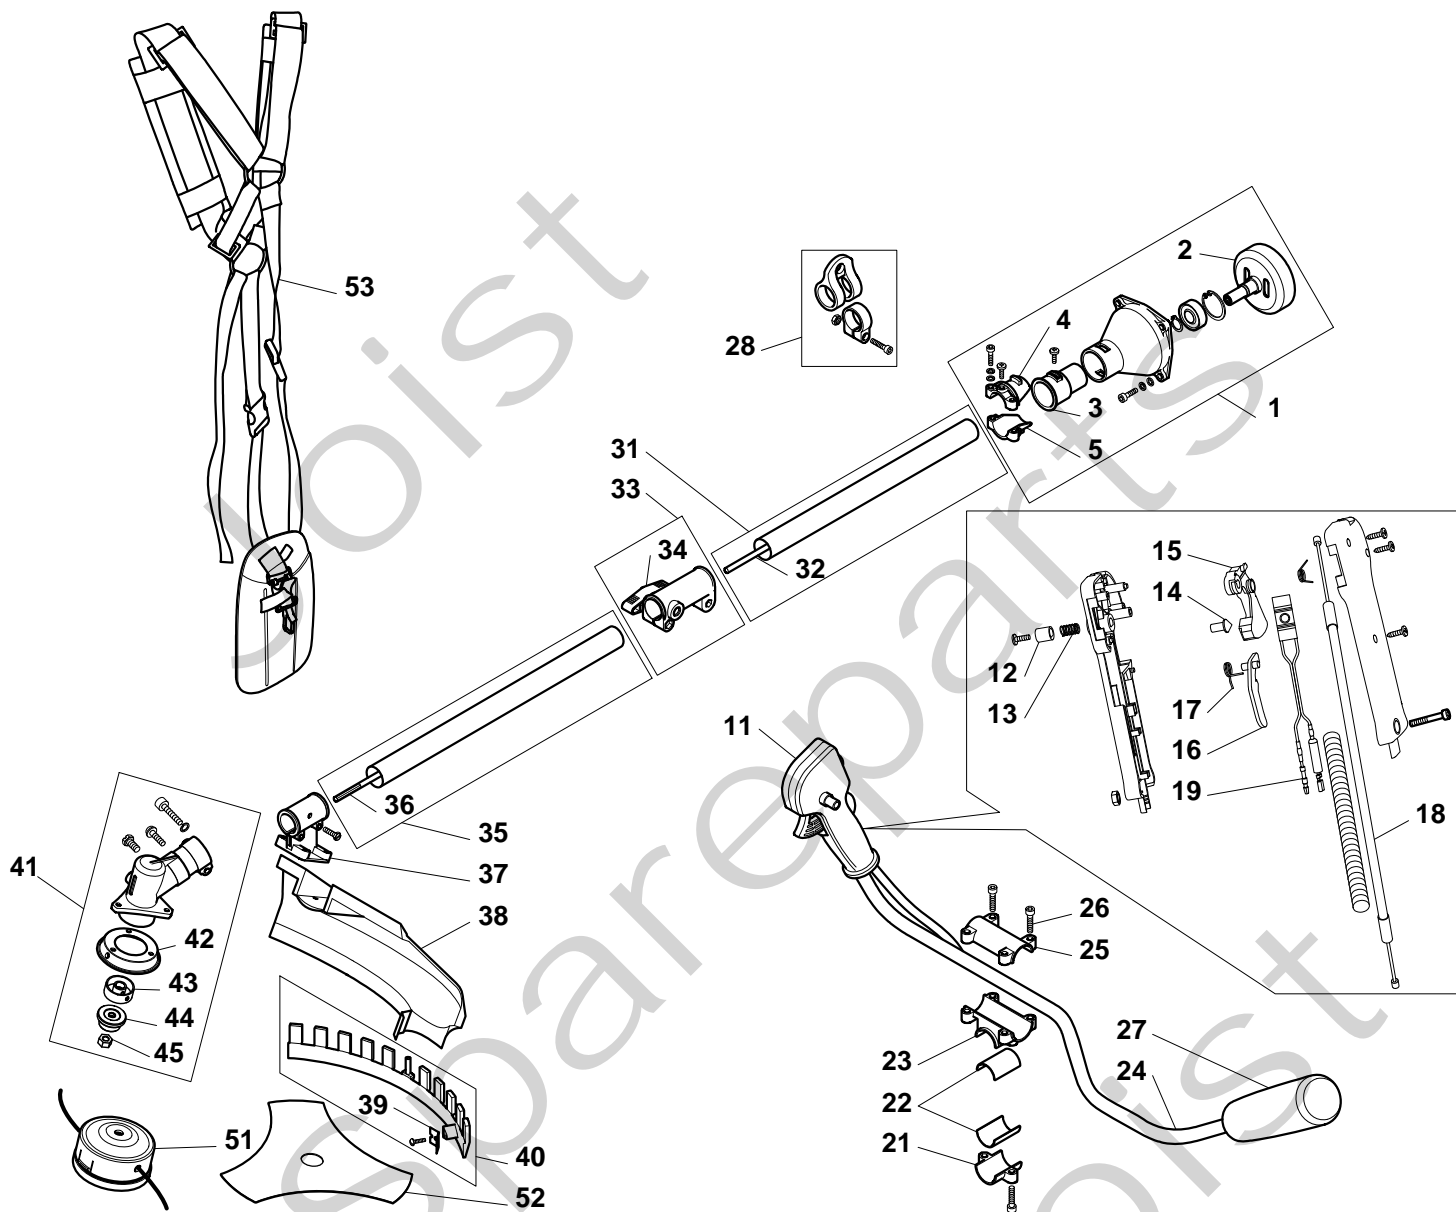

SB 26 JD - Model Year 2010

Pos. Fig.	Antal Quantity	Art No Part No	Benämning	Description	Anmärkning Notes
1	1	183785003/0	Transmissionsstöd	Support Trasm.Assy	
2	1	123050011/0	Kopplingshjul	Drum Ass'Y, Clutch	
3	1	123275036/0	Gummihylsa	Grommet	
4	1	123720005/0	Fäste	Support	
5	1	123720004/0	Fäste	Support	
11	1	183300026/0	Handtag kpl	Handle Ass.Y	
12	1	123593511/0	Tryckring	Button	
13	1	123430613/0	Fjäder	Spring	
14	1	123510100/0	Sprint	Pin	
15	1	123315103/0	Gasreglage	Throttle Lever	
16	1	123315102/0	Säkerhetsspärr	Safety Lever	
17	1	123430614/0	Fjäder	Spring	
18	1	123066025/0	Gaswire	Throttle Cable	
19	1	183303001/0	Brytare	Switch	
21	1	123052002/0	Fäste	Lower Support	
22	2	123655004/0	Reduktion	Reduction	
23	1	123784013/0	Handtagshalvor	Handgrip Support	
24	1	123394000/0	Handtag	Handle	
25	1	123052001/0	Styrfäste-övre	Upper Handgrip Support	
26	4	123878129/0	Skruv	Screw	
27	1	123395054/0	Handtagsgrepp	Left Handle	
28	1	183780002/0	Fäste-sele	Harness Support Ass.Y	
31	1	183869072/0	Drivaxelrör kpl	Assy Transm. Tube+Flex	
32	1	123020035/0	Drivaxel kpl	Trasmission Shaft	
33	1	183260002/0	Axelanslutning	Connecting Head Assy	
34	1	123593510/0	Knopp	Knob	
35	1	183869074/0	Drivaxelrör kpl	Assy Transm. Tube+Flex	
36	1	123020035/0	Drivaxel kpl	Trasmission Shaft	
37	1	123784012/0	Fäste	Support	
38	1	123465007/0	Skyddskåpa	Safety Cover	
39	1	123311013/0	Kniv	Line Cutter	
40	1	183600055/0	Skydd	Guard	
41	1	183820507/0	Snäckväxel kpl	Gear Case Assy	
42	1	123670002/0	Skydd	Guard	
43	1	123250002/0	Ringmutter-övre	Upper Ring Nut	
44	1	123250003/0	Ringmutter-nedre	Lower Ring Nut	
45	1	123120015/0	Mutter	Nut	
51	1	123155009/0	Skärhuvud kpl	2 Hedges Nylon Head	
52	1	123155010/0	Röjklinga	3 Teeth Disc	
53	1	123046005/0	Sele	Harness