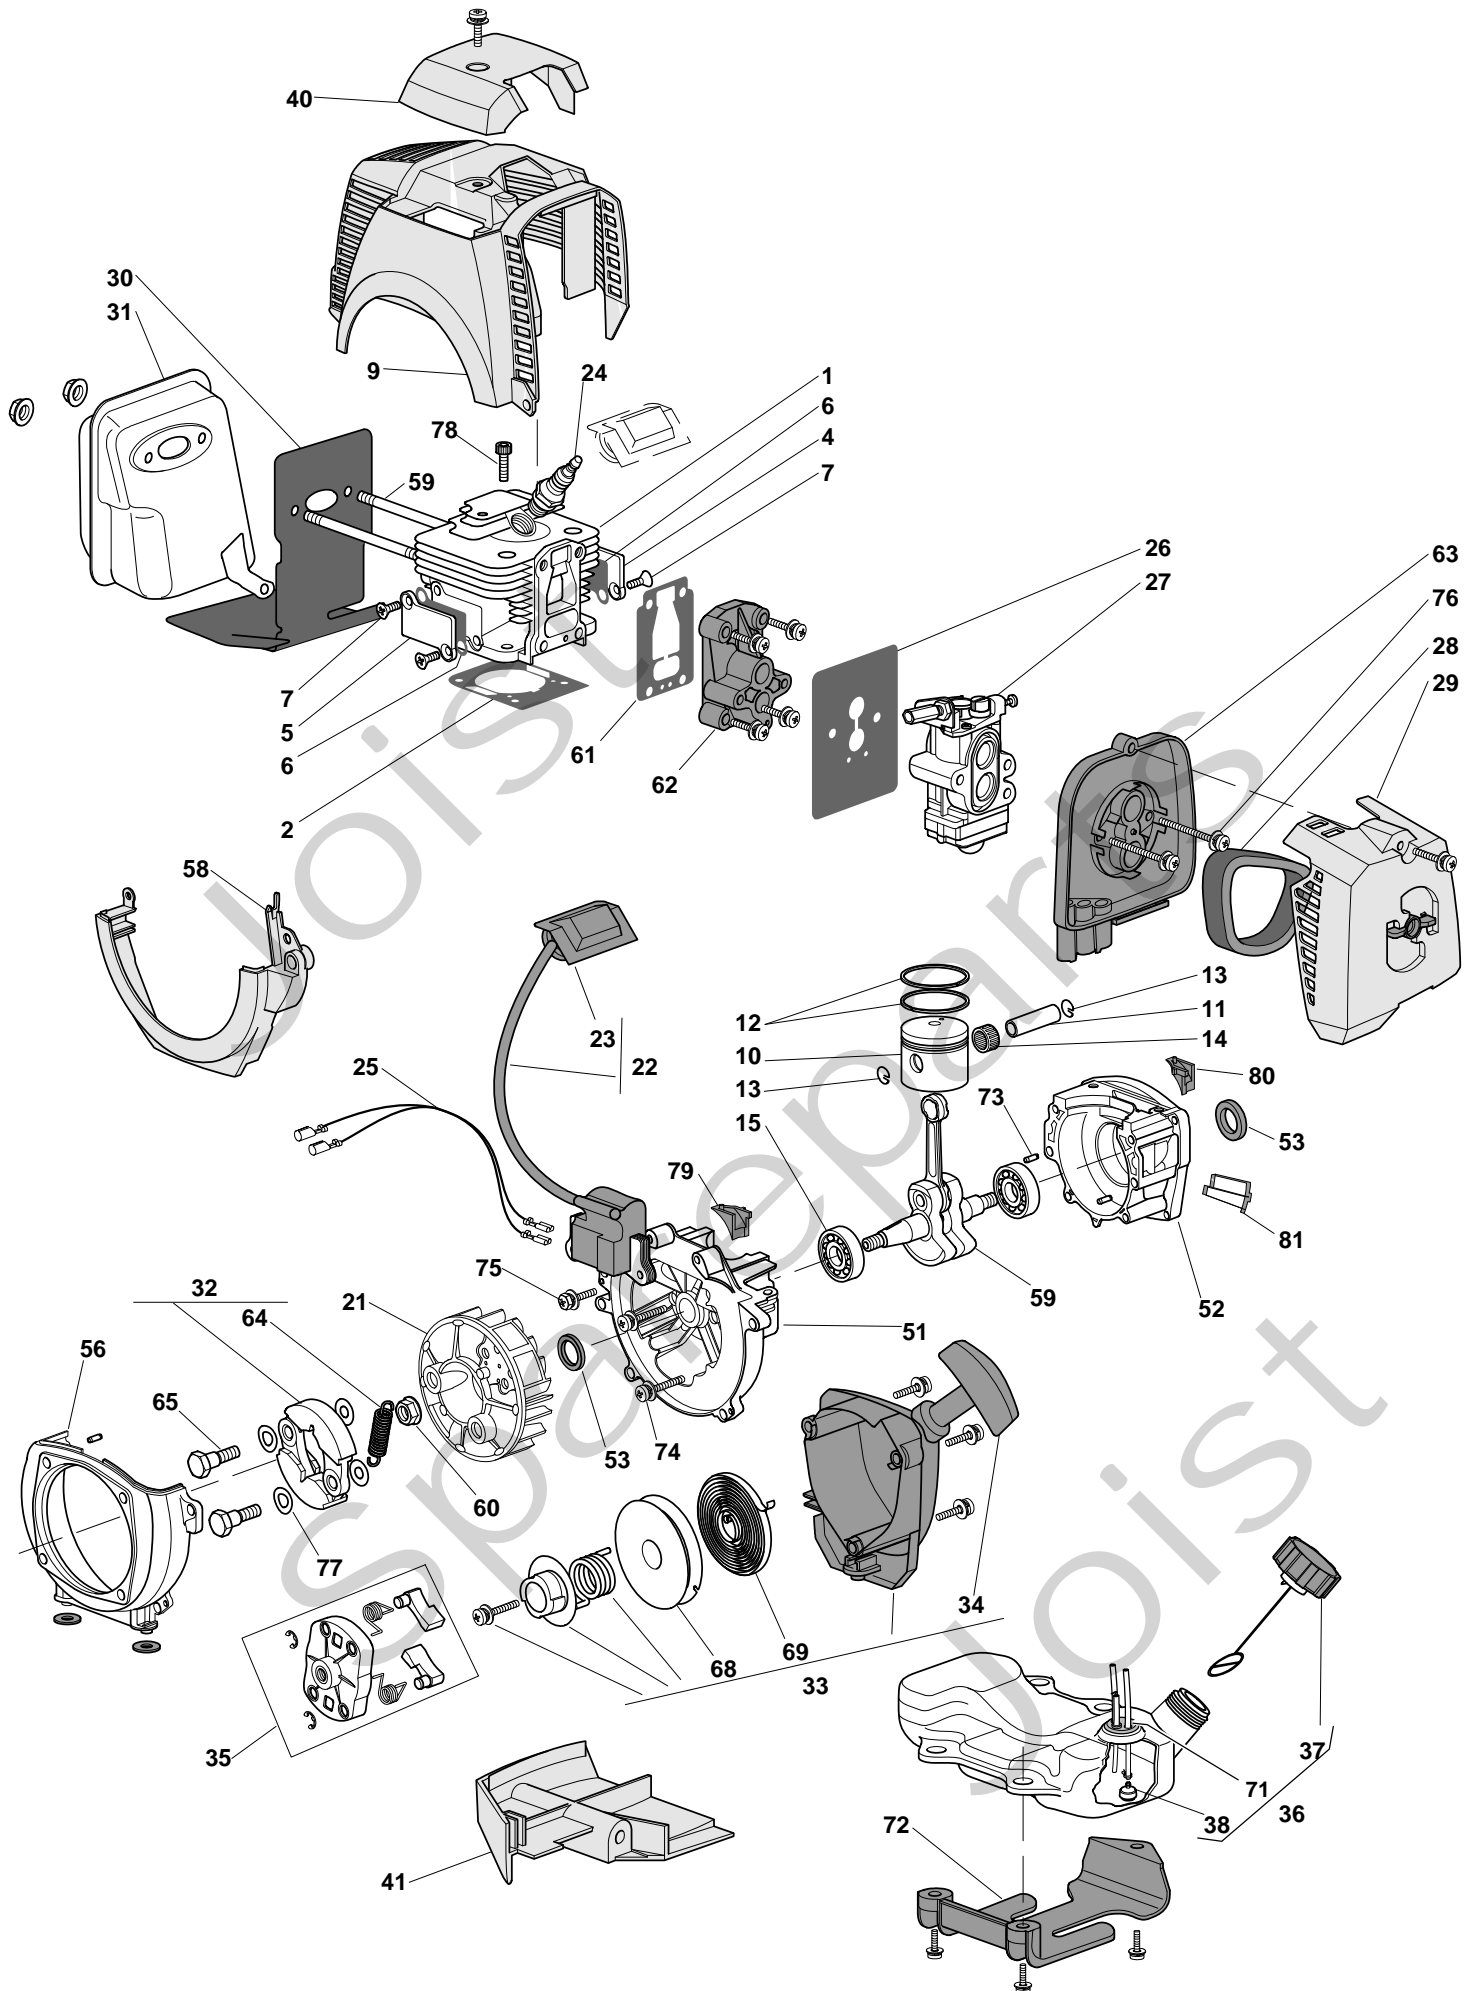

SB 29 S - Model Year 2010

Pos. Fig.	Antal Quantity	Art No Part No	Benämning	Description	Anmärkning Notes
1	1	123071019/0	Cylinder	Cylinder	
2	1	123280056/0	Cylinderkåpa	Cylinder Gasket	
4	1	123109568/0	Kåpa	Cover	
5	1	123109569/0	Kåpa	Cover	
6	2	123280032/0	Packning	Gasket	
7	4	123878054/0	Skruv	Screw	
9	1	323106019/0	Motorlucka	Yellow Cylinder Cover	
10	1	123590004/0	Kolv	Piston	
11	1	123760001/0	Kolvbult	Piston Pin	
12	2	123204007/0	Kolvring	Piston Ring	
13	2	123202002/0	Låsring	Washer, Piston Pin	
14	1	123235003/0	Nållager	Needle Bearing	
15	2	114215215/0	Kullager	Bearing	
21	1	123880005/0	Svånghjul	Flywheel	
22	1	123044012/0	Elektronikspole	Electronic Coil	
23	1	323053003/0	Tändstiftshatt	Spark Plug Cover	
24	1	3210024	Tändstift	Spark Plug	
25	1	183065028/0	Jordkabel	Earth Cable	
26	1	123280033/0	Packning	Intake-Carb Gasket	
27	1	123054029/0	Förgasare	Carburettor	
28	1	123220009/0	Luftfilter	Air Filter	
29	1	183090007/0	Luftfilterkåpa	Filter Cover, Yellow	
30	1	123280028/0	Packning	Gasket	
31	1	183740013/0	Ljuddämpare	Muffler	
32	1	183215005/0	Koppling	Clutch Unit	
33	1	183058034/0	Start kpl	Starter Ass.Y	
34	1	123300007/0	Starthandtag	Starter Handle	
35	1	123082002/0	Startkopp	Starter Cup Ass.Y	
36	1	183733005/0	Bränsletank	Fuel Tank Ass.Y	
37	1	183790008/0	Tanklock	Fuel Cap Ass.Y	
38	1	183520004/0	Bränslefilter	Intake Filter	
39	2	123878061/0	Stud Screw	Double-Screw Bolt	
40	1	323109543/0	Tändstiftshatt	Yellow Cover, Spark Plug	
41	1	323600056/0	Skydd	Lower Guard, Yellow	
51	1	123685005/0	Vevhus	Crank Case	
52	1	123685004/0	Vevhus	Crank Case	
53	2	119035160/0	Tätningring	Seal Ring	
56	1	123208410/0	Transm.stödhus	Transm.Support Case	
58	1	323109542/0	Kåpa	Case, Yellow	
59	1	123020026/0	Vevaxel	Crankshaft	
60	1	123120005/0	Mutter	Nut	
61	1	123280052/0	Packning	Intake Manif-Gasket	
62	1	123073510/0	Insugningsrör	Intake Manifold	
63	1	123040002/0	Luftfilterstöd	Air Cleaner Base	
64	1	123430586/0	Fjäder	Spring	
65	2	123878059/0	Skruv	Screw	
68	1	123604008/0	Linhjul	Starter Pulley	
69	1	123430589/0	Startfjäder	Spring	
71	1	123275022/0	Gummitätning	Grommet Ass.Y	
72	1	123784005/0	Skydd	Guard	
73	2	123753002/0	Sprint	Pin	
74	3	123878066/0	Skruv	Screw	
75	2	123878064/0	Skruv	Screw	
76	2	123878065/0	Skruv	Screw	
77	2	123657010/0	Bricka	Washer	
78	4	123878063/0	Skruv	Screw	
79	1	123294001/0	Guide	Guide	
80	1	123294000/0	Guide	Guide	
81	1	123109559/0	Hjulskydd	Guard