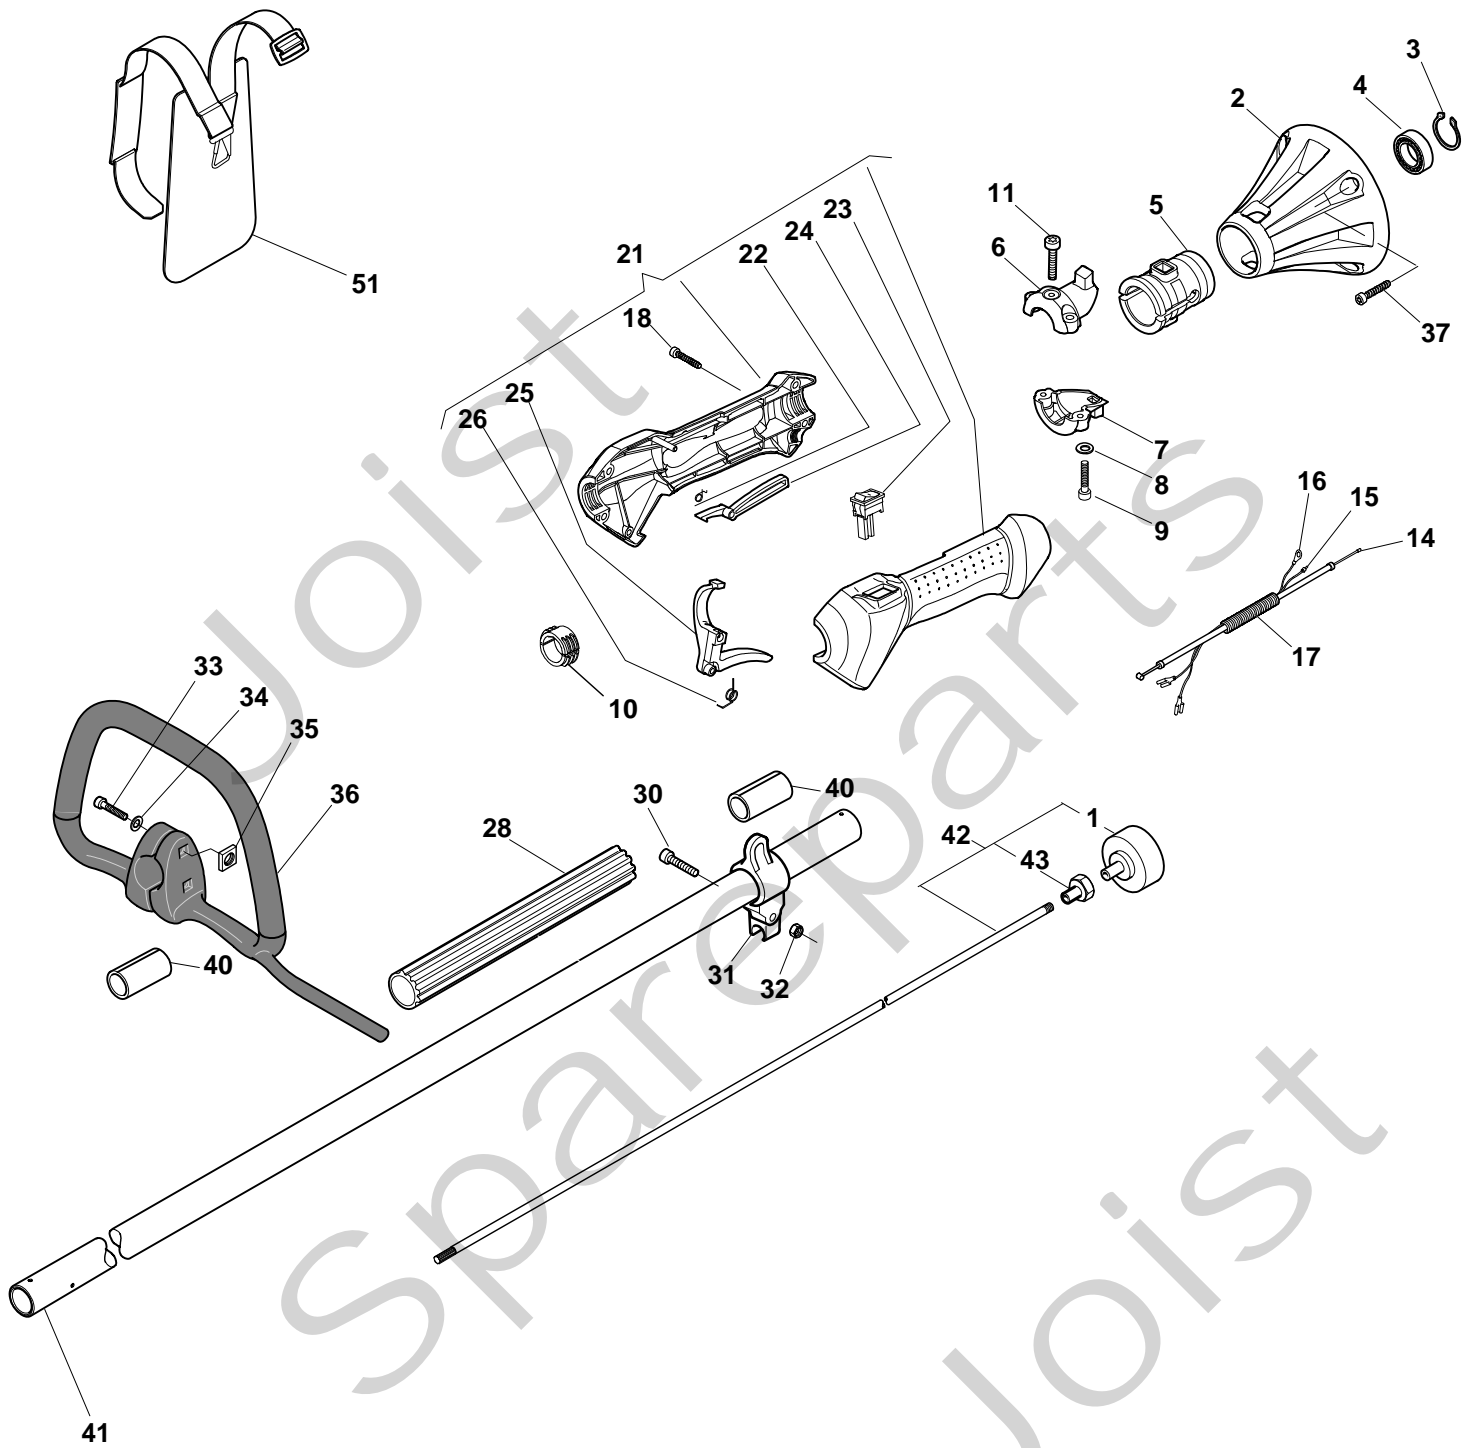

SB 29 S - Model Year 2010

Pos. Fig.	Antal Quantity	Art No Part No	Benämning	Description	Anmärkning Notes
1	1	4121881/1	Kopplingshjul	Clutch Drum	
2	1	323782006/0	Transmissionsstöd	Support Trasm.Assy	
3	1	3353080	Låsring	Seeger Ring	
4	1	3112170	Kullager	Bearing	
5	1	323275018/0	Gummihylsa	Grommet	
6	1	323720002/0	Stöd	Support	
7	1	323720003/0	Stöd	Support	
8	2	2370050	Bricka	Washer	
9	2	2135030	Skruv	Screw	
10	2	323655003/0	Reduktion	Reduction	
11	1	2135010	Skruv	Screw	
14	1	123066016/0	Gaswire	Wire Ass.Y	
15	1	23065000/0	Kabel	Coil-Switch Cable	
16	1	23065014/0	Jordkabel	Earth Cable	
17	1	23290000/0	Kabelhölje	Wire Sheath	
18	4	123878055/0	Skruv	Screw	
21	1	383300020/0	Handtag kpl	Handle Ass.Y	
22	1	3654300	Fjäder	Spring	
23	1	3210970	Brytare	Stop Switch	
24	1	323315075/0	Säkerhetsspärr	Safety Lever	
25	1	323315074/0	Gasreglage	Throttle Lever	
26	1	3654270/1	Fjäder	Spring	
28	1	23170000/0	Värmeisolering	Spacer	
30	1	2135040	Skruv	Screw	
31	1	23780000/0	Fäste-sele	Harness Support	
32	1	2412030	Mutter	Nut	
33	2	2135050	Skruv	Screw	
34	2	2312090	Bricka	Washer	
35	2	2461030	Mutter	Nut	
36	1	23300001/0	Handtag-främre	Front Handle	
37	4	2132110	Skruv	Screw	
40	2	3721410	Rubber Facing	Rubber Facing	
41	1	383869067/0	Drivaxelrör	Transmission Pipe Ass.Y	
42	1	4251410	Drivaxel	Transm.Shaft Ass.Y (Incl.8-9)	
43	1	3642221	Lagernav	Bearing Hub	
51	1	4253460	Sele	Harness