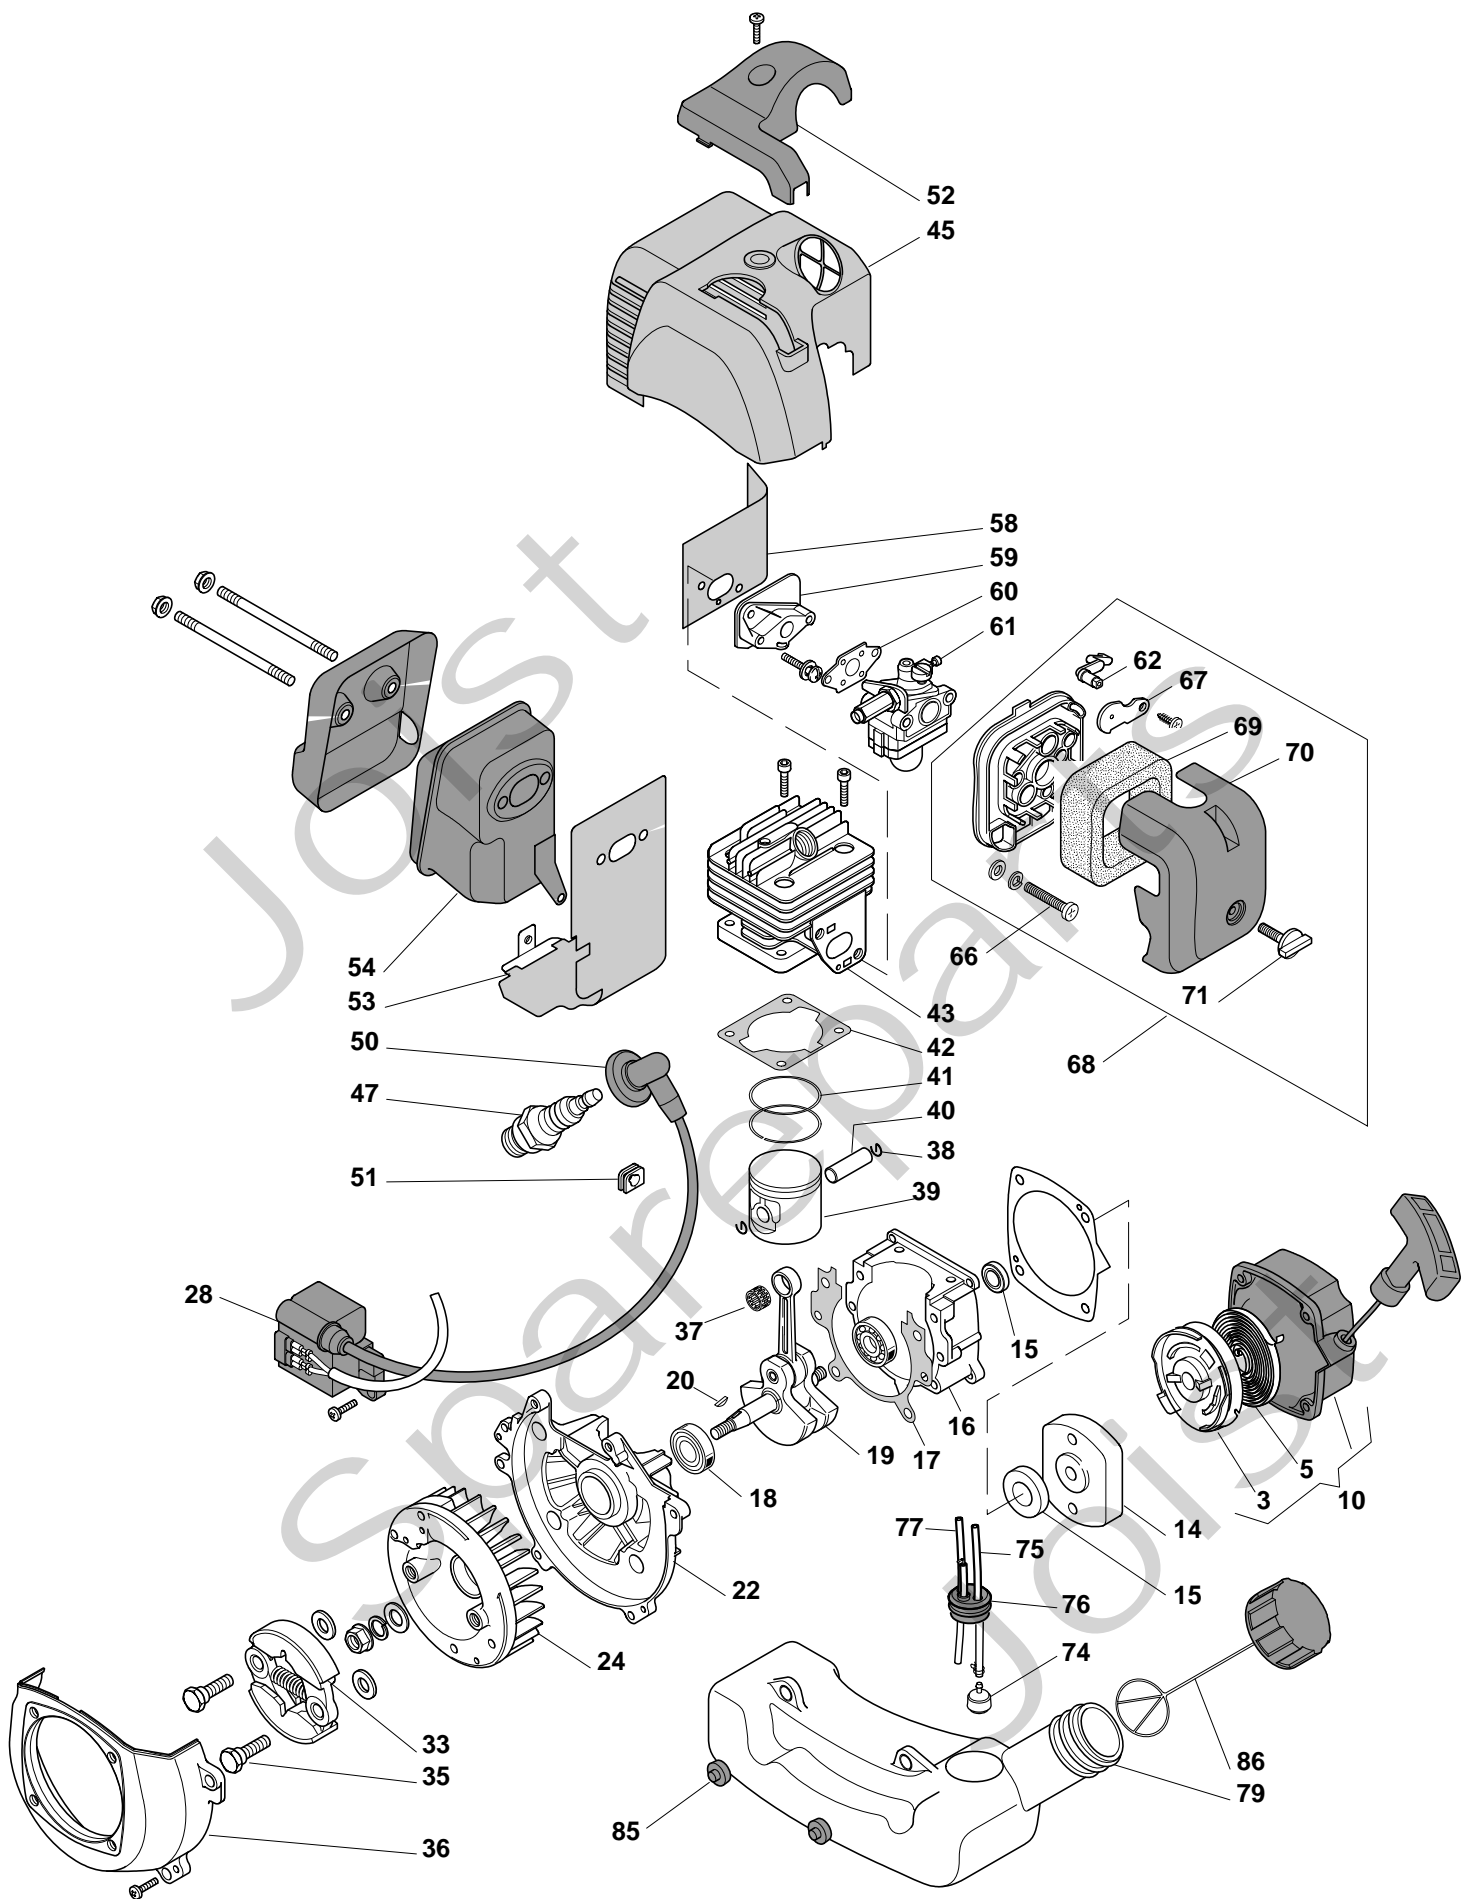

ST 26 - Model Year 2010

Pos. Fig.	Antal Quantity	Art No Part No	Benämning	Description	Anmärkning Notes
2	1	123604006/0	Linhjul	Starter Pulley	
4	1	123430584/0	Startfjäder	Spring	
10	1	183058031/0	Start kpl	Starter Ass.Y	
14	1	183082002/1	Star kopp	Starter Cup Ass.Y	
15	2	119035159/0	Tätningring	Seal Ring	
16	1	123685024/0	Vevhus	Crank Case	
17	1	123280046/0	Packning	Gasket	
18	2	114215218/0	Kullager	Ball Bearing	
19	1	123020024/0	Vevaxel	Crankshaft	
20	1	123072002/0	Kil	Key	
22	1	123685025/0	Vevhus	Crank Case	
24	1	123880010/0	Svånghjul	Flywheel	
27	1	112154200/0	Mutter	Nut	
28	1	123044017/0	Elektronikspole	Electronic Coil	
32	1	123430582/0	Fjäder	Spring	
33	2	123400002/0	Koppling	Clutch Unit	
35	2	123878057/0	Skruv	Screw	
36	1	123208421/0	Transm.stödhus	Transm.Support Case	
37	1	123235006/0	Nållager	Needle Bearing	
38	2	123202005/0	Låsring	Washer, Piston Pin	
39	1	123590007/0	Kolv	Piston	
40	1	123760005/0	Kolvbult	Piston Pin	
41	2	123204009/0	Kolvring	Piston Ring	
42	1	123280044/0	Cylinderkåpa	Cylinder Gasket	
43	1	123071021/0	Cylinder	Cylinder	
45	1	123087023/0	Cylinderkåpa	Cylinder Cover Yellow	
47	1	3210024	Tändstift	Spark Plug	
50	1	123053002/0	Tändstiftshatt	Spark Plug Cover	
51	1	123275023/0	Hylsa	Grommet	
52	1	123109551/0	Tändstiftshatt	Cover, Spark Plug	
53	1	123280042/0	Packning	Gasket	
54	1	183740021/0	Ljuddämpare	Muffler	
58	1	123280084/0	Packning	Intake Manif-Gasket	
59	1	123073519/0	Insugningsrör	Intake Manifold	
60	1	123280059/0	Packning	Intake-Carb Gasket	
61	1	123054025/1	Förgasare	Carburettor	
62	1	123315089/0	Chokearm	Choke Lever	
66	2	2132160	Skruv	Screw	
67	1	123190000/0	Arm	Shutter	
68	1	183220003/0	Luftfilter	Air Filter	
69	1	123220011/0	Luftfilter	Air Filter	
70	1	123090026/0	Luftfilterlock	Air Cleaner Cover	
71	1	123878056/0	Knopp	Knob	
72	1	123784009/0	Fäste	Support	
73	1	123275033/0	Gummihylsa	Grommet	
74	1	183520005/0	Bränslefilter	Intake Filter	
75	1	123867030/0	Rör	Tube	
76	1	123275021/0	Gummihylsa	Grommet	
77	1	123867031/0	Rör	Tube	
79	1	123733002/0	Bränsletank kpl	Kit Fuel Tank	
85	2	123280060/0	Gummihylsa	Grommet	
86	1	183790009/0	Tanklock	Fuel Cap Assy