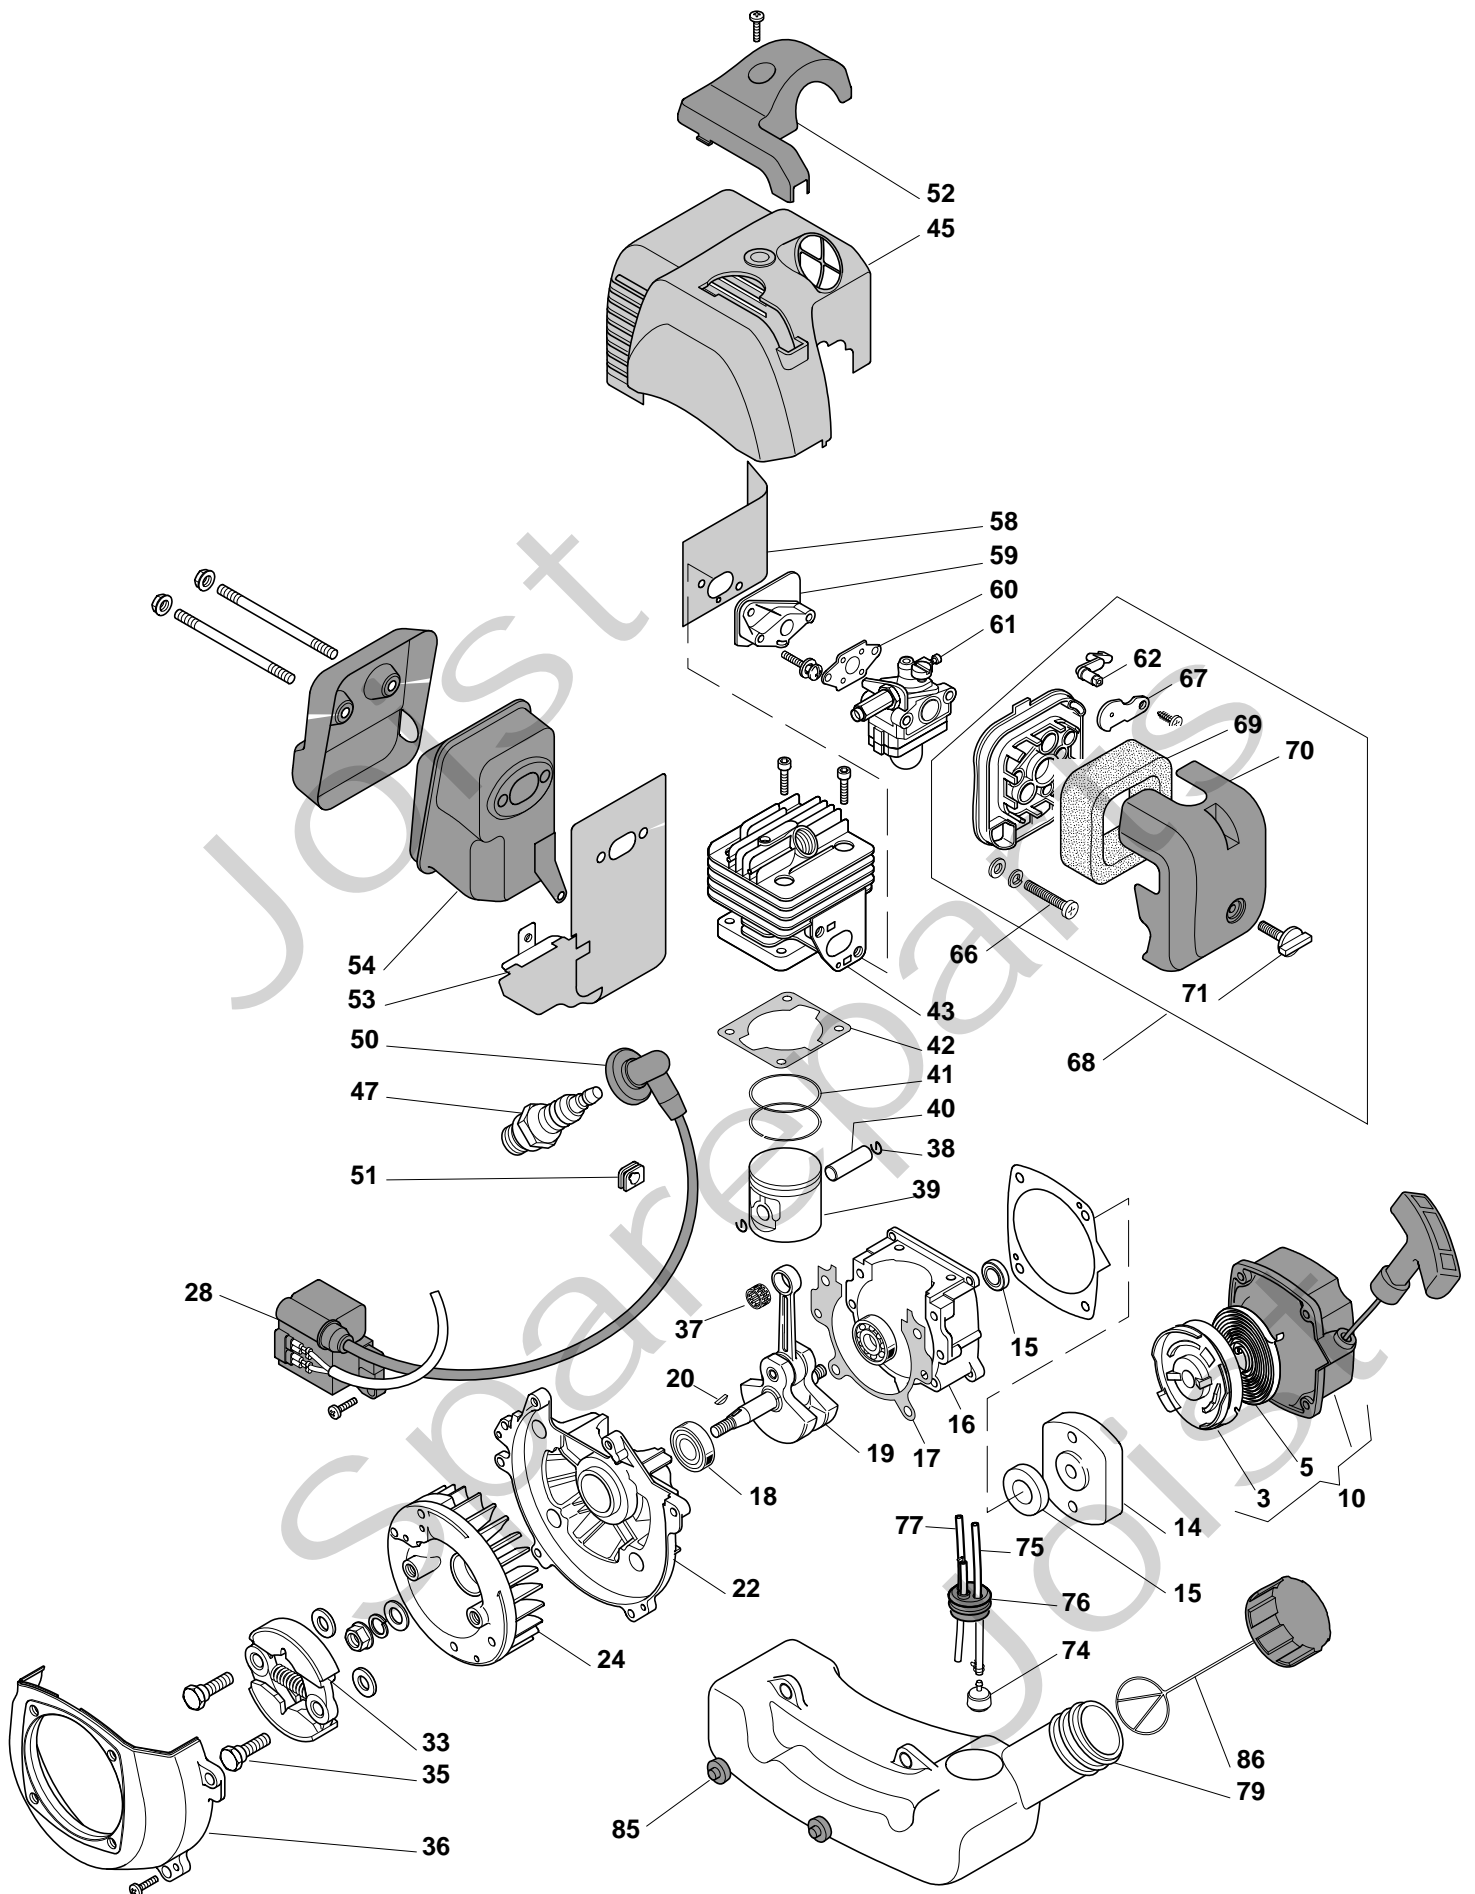

ST 26 J - Model Year 2010

Pos. Fig.	Antal Quantity	Art No Part No	Benämning	Description	Anmärkning Notes
2	1	123604006/0	Linhjul	Starter Pulley	
4	1	123430584/0	Startfjäder	Spring	
10	1	183058031/0	Start kpl	Starter Ass.Y	
14	1	183082002/1	Star kopp	Starter Cup Ass.Y	
15	2	119035159/0	Tätningring	Seal Ring	
16	1	123685024/0	Vevhus	Crank Case	
17	1	123280046/0	Packning	Gasket	
18	2	114215218/0	Kullager	Ball Bearing	
19	1	123020024/0	Vevaxel	Crankshaft	
20	1	123072002/0	Kil	Key	
22	1	123685025/0	Vevhus	Crank Case	
24	1	123880010/0	Svånghjul	Flywheel	
27	1	112154200/0	Mutter	Nut	
28	1	123044017/0	Elektronikspole	Electronic Coil	
32	1	123430582/0	Fjäder	Spring	
33	2	123400002/0	Koppling	Clutch Unit	
35	2	123878057/0	Skruv	Screw	
36	1	123208421/0	Transm.stödhus	Transm.Support Case	
37	1	123235006/0	Nållager	Needle Bearing	
38	2	123202005/0	Låsring	Washer, Piston Pin	
39	1	123590007/0	Kolv	Piston	
40	1	123760005/0	Kolvbult	Piston Pin	
41	2	123204009/0	Kolvring	Piston Ring	
42	1	123280044/0	Cylinderkåpa	Cylinder Gasket	
43	1	123071021/0	Cylinder	Cylinder	
45	1	123087023/0	Cylinderkåpa	Cylinder Cover Yellow	
47	1	3210024	Tändstift	Spark Plug	
50	1	123053002/0	Tändstiftshatt	Spark Plug Cover	
51	1	123275023/0	Hylsa	Grommet	
52	1	123109551/0	Tändstiftshatt	Cover, Spark Plug	
53	1	123280042/0	Packning	Gasket	
54	1	183740021/0	Ljuddämpare	Muffler	
58	1	123280084/0	Packning	Intake Manif-Gasket	
59	1	123073519/0	Insugningsrör	Intake Manifold	
60	1	123280059/0	Packning	Intake-Carb Gasket	
61	1	123054025/1	Förgasare	Carburettor	
62	1	123315089/0	Chokearm	Choke Lever	
66	2	2132160	Skruv	Screw	
67	1	123190000/0	Arm	Shutter	
68	1	183220003/0	Luftfilter	Air Filter	
69	1	123220011/0	Luftfilter	Air Filter	
70	1	123090026/0	Luftfilterlock	Air Cleaner Cover	
71	1	123878056/0	Knopp	Knob	
72	1	123784009/0	Fäste	Support	
73	1	123275033/0	Gummihylsa	Grommet	
74	1	183520005/0	Bränslefilter	Intake Filter	
75	1	123867030/0	Rör	Tube	
76	1	123275021/0	Gummihylsa	Grommet	
77	1	123867031/0	Rör	Tube	
79	1	123733002/0	Bränsletank kpl	Kit Fuel Tank	
85	2	123280060/0	Gummihylsa	Grommet	
86	1	183790009/0	Tanklock	Fuel Cap Assy