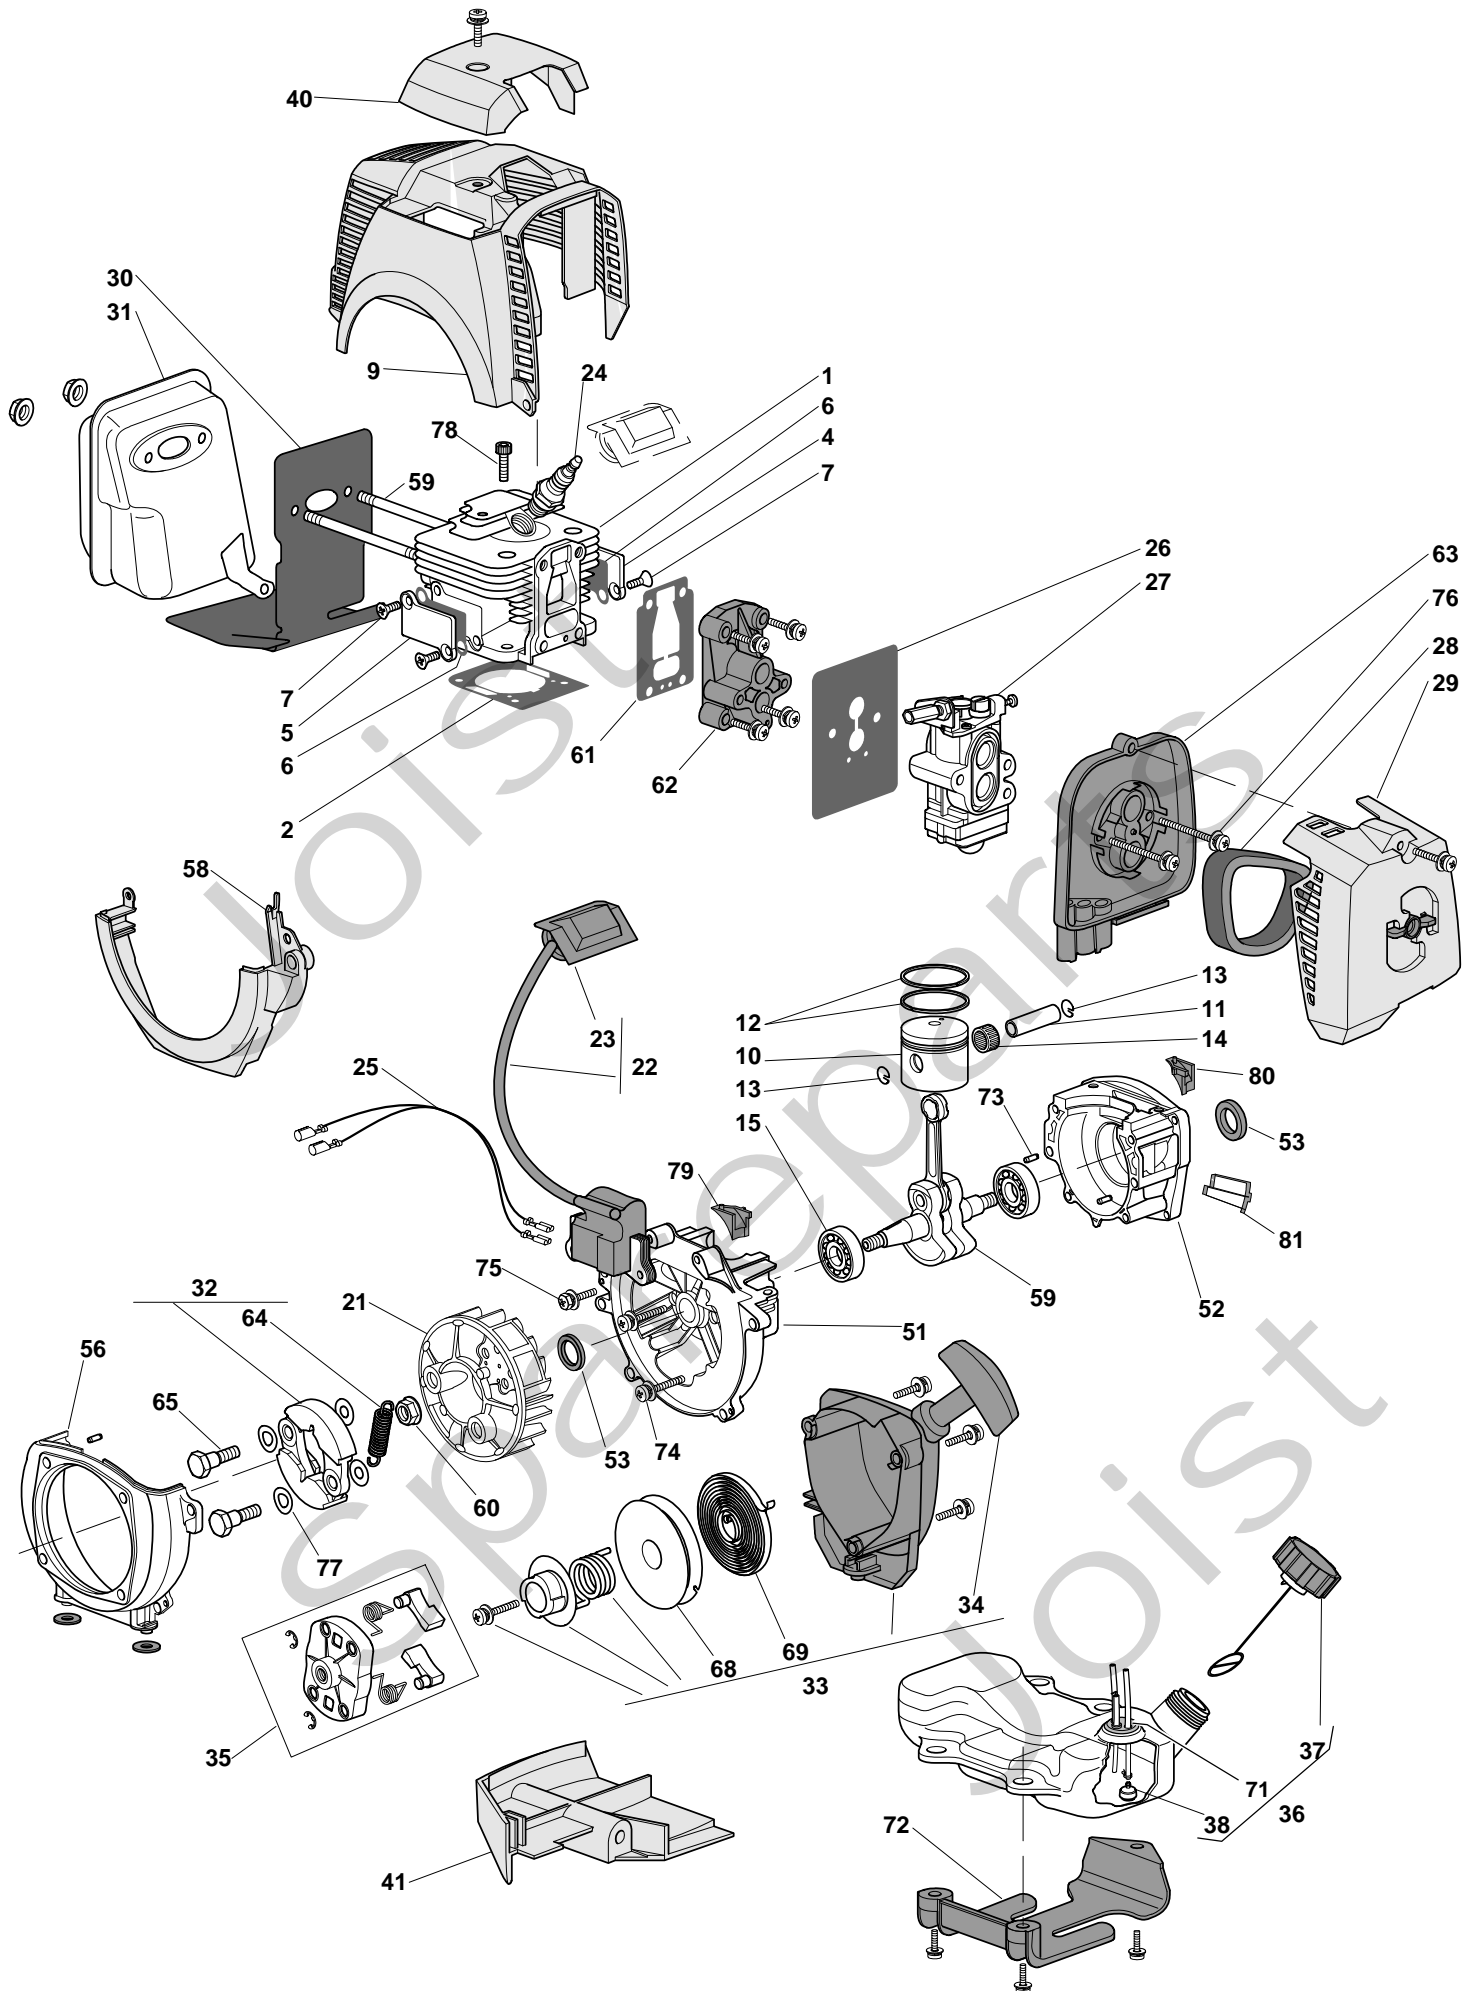

ST 29 S - Model Year 2010

Pos. Fig.	Antal Quantity	Art No Part No	Benämning	Description	Anmärkning Notes
1	1	123071019/0	Cylinder	Cylinder	
2	1	123280056/0	Cylinderkåpa	Cylinder Gasket	
4	1	123109568/0	Kåpa	Cover	
5	1	123109569/0	Kåpa	Cover	
6	2	123280032/0	Packning	Gasket	
7	4	123878054/0	Skruv	Screw	
9	1	323106019/0	Motorlucka	Yellow Cylinder Cover	
10	1	123590004/0	Kolv	Piston	
11	1	123760001/0	Kolvbult	Piston Pin	
12	2	123204007/0	Kolvring	Piston Ring	
13	2	123202002/0	Låsring	Washer, Piston Pin	
14	1	123235003/0	Nållager	Needle Bearing	
15	2	114215215/0	Kullager	Bearing	
21	1	123880005/0	Svånghjul	Flywheel	
22	1	123044012/0	Elektronikspole	Electronic Coil	
23	1	323053003/0	Tändstiftshatt	Spark Plug Cover	
24	1	3210024	Tändstift	Spark Plug	
25	1	183065028/0	Jordkabel	Earth Cable	
26	1	123280033/0	Packning	Intake-Carb Gasket	
27	1	123054029/0	Förgasare	Carburettor	
28	1	123220009/0	Luftfilter	Air Filter	
29	1	183090007/0	Luftfilterkåpa	Filter Cover, Yellow	
30	1	123280028/0	Packning	Gasket	
31	1	183740013/0	Ljuddämpare	Muffler	
32	1	183215005/0	Koppling	Clutch Unit	
33	1	183058034/0	Start kpl	Starter Ass.Y	
34	1	123300007/0	Starthandtag	Starter Handle	
35	1	123082002/0	Startkopp	Starter Cup Ass.Y	
36	1	183733005/0	Bränsletank	Fuel Tank Ass.Y	
37	1	183790008/0	Tanklock	Fuel Cap Ass.Y	
38	1	183520004/0	Bränslefilter	Intake Filter	
39	2	123878061/0	Stud Screw	Double-Screw Bolt	
40	1	323109543/0	Tändstiftshatt	Yellow Cover, Spark Plug	
41	1	323600056/0	Skydd	Lower Guard, Yellow	
51	1	123685005/0	Vevhus	Crank Case	
52	1	123685004/0	Vevhus	Crank Case	
53	2	119035160/0	Tätningring	Seal Ring	
56	1	123208410/0	Transm.stödhus	Transm.Support Case	
58	1	323109542/0	Kåpa	Case, Yellow	
59	1	123020026/0	Vevaxel	Crankshaft	
60	1	123120005/0	Mutter	Nut	
61	1	123280052/0	Packning	Intake Manif-Gasket	
62	1	123073510/0	Insugningsrör	Intake Manifold	
63	1	123040002/0	Luftfilterstöd	Air Cleaner Base	
64	1	123430586/0	Fjäder	Spring	
65	2	123878059/0	Skruv	Screw	
68	1	123604008/0	Linhjul	Starter Pulley	
69	1	123430589/0	Startfjäder	Spring	
71	1	123275022/0	Gummitätning	Grommet Ass.Y	
72	1	123784005/0	Skydd	Guard	
73	2	123753002/0	Sprint	Pin	
74	3	123878066/0	Skruv	Screw	
75	2	123878064/0	Skruv	Screw	
76	2	123878065/0	Skruv	Screw	
77	2	123657010/0	Bricka	Washer	
78	4	123878063/0	Skruv	Screw	
79	1	123294001/0	Guide	Guide	
80	1	123294000/0	Guide	Guide	
81	1	123109559/0	Hjulskydd	Guard