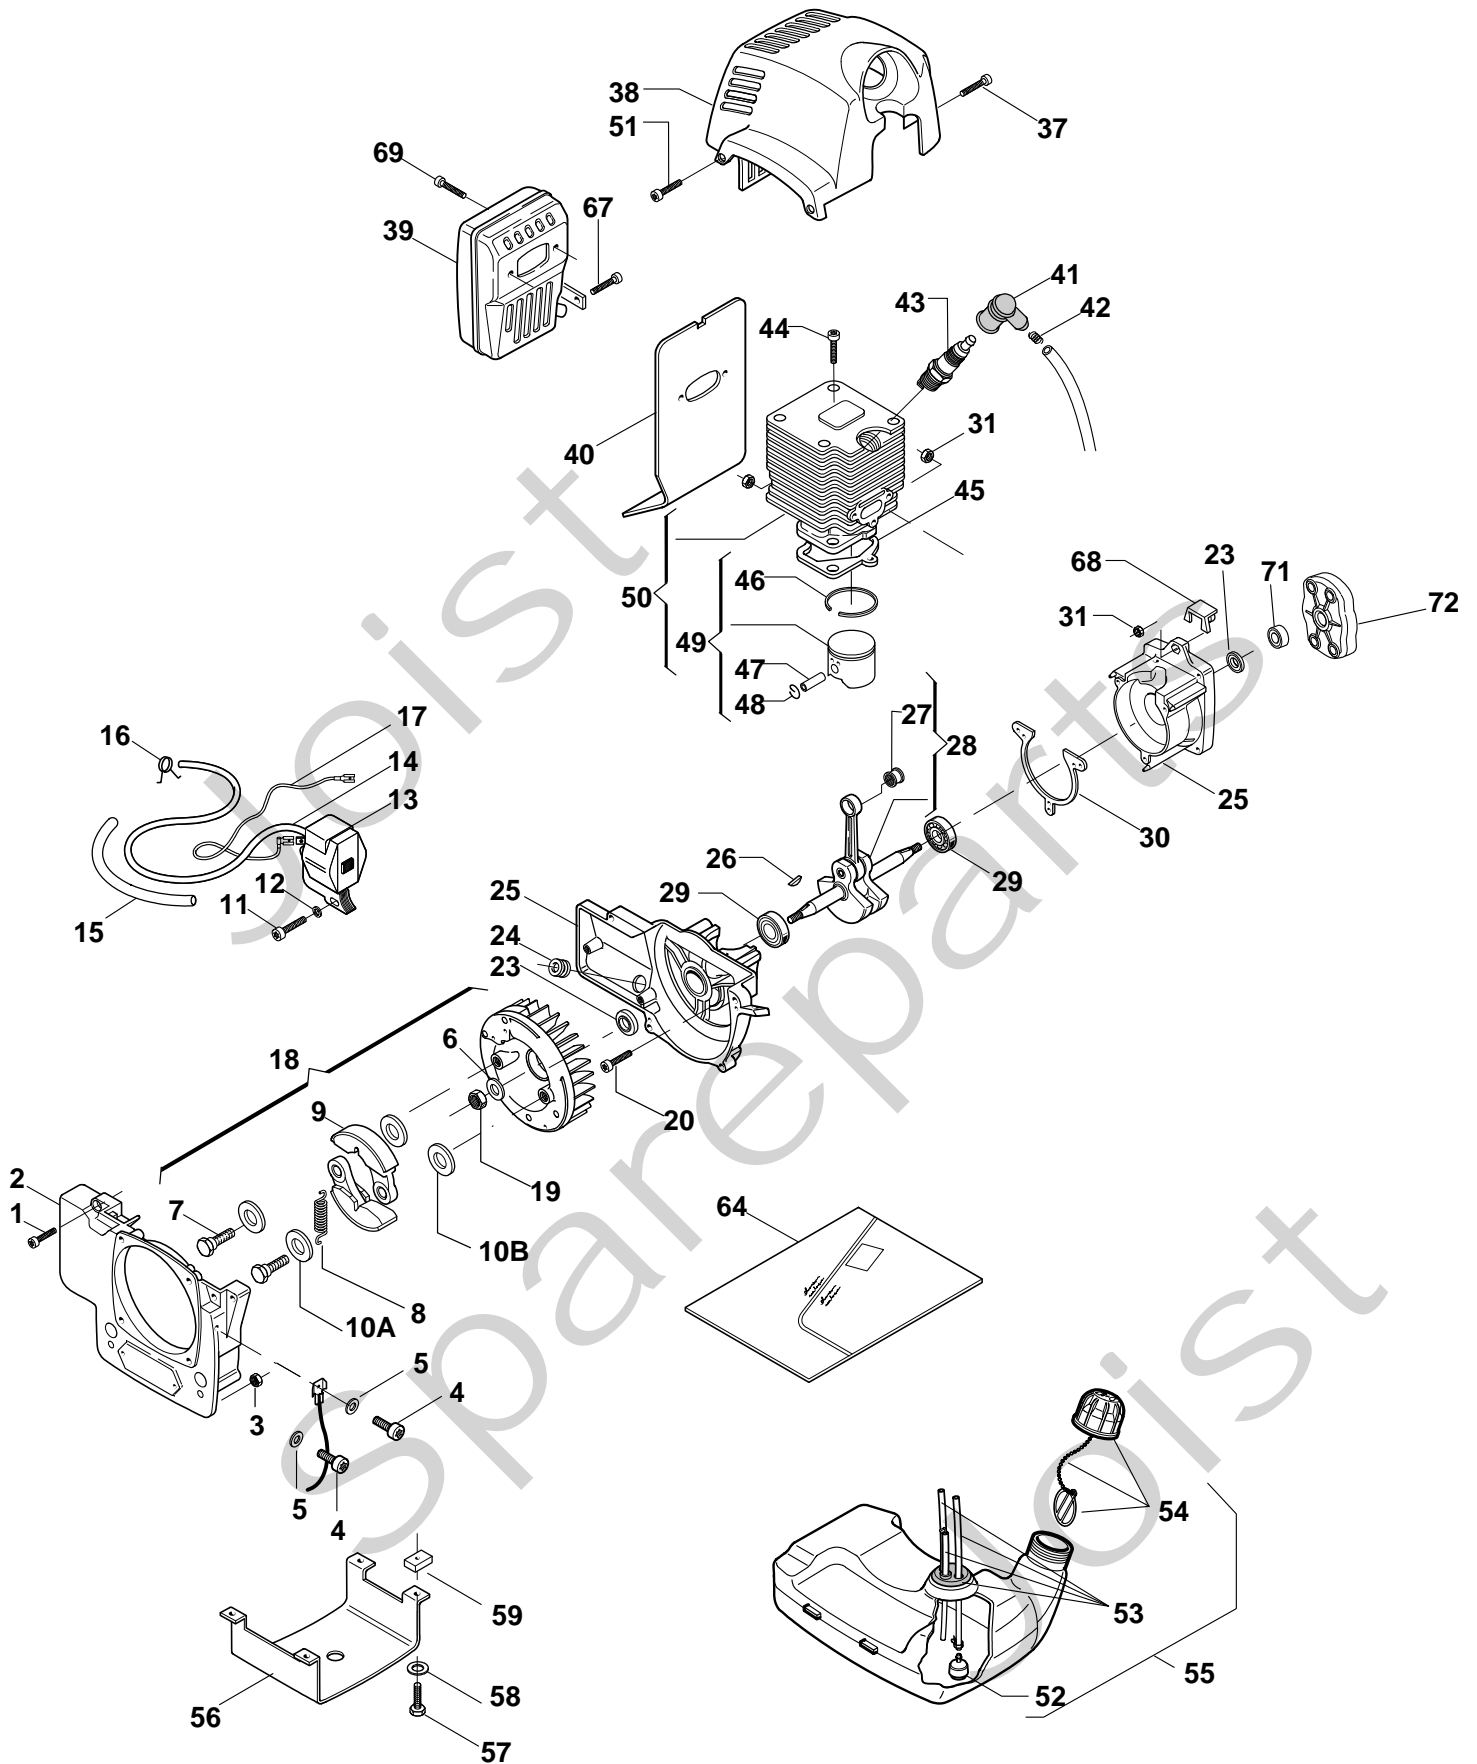

Pos. Fig.	Antal Quantity	Art No Part No	Benämning	Description	Anmärkning Notes
1	10	2135040	Skruv	Screw	
2	1	4540940	Transm.stödhus	Transm.Support Case	
3	4	2461030	Mutter	Nut	
4	1	2132500	Skruv	Screw	
5	1	2312120	Bricka	Washer	
7	2	2653213	Skruv	Screw	
8	1	3654220	Fjäder	Spring Mod.Piston Ass.Y Ø 45	
9	2	3660500/1	Koppling Enhet Ø 45	Clutch Unit Mod.Piston Ass.Y Ø 45	
10a	1	3615020	Plåt	Outer Clutch-Mass Guide Plate	
10b	1	3615030	Plåt	Inner Clutch-Mass Guide Plate	
11	2	2135060	Skruv	Screw	
12	2	2321150	Bricka	Washer	
13	1	3211670/1	Elektronisk Coil	Electronic Coil	
14	1	3211080	Spark Plug Cable	Spark Plug Cable	
15	1	3782470	Kabelhöje	Wire Jacket	
16	1	3657450	Klämma	Clamp	
17	1	3211415	Jordkabel	Earth Cable	
18	1	8252510/1	Flywheel Ass.Y X Mod. Piston D.45 (Incl.7-10)	Flywheel Ass.Y X Mod. Piston Ø 45 (Incl.7-10)	
20	4	2135130	Skruv	Screw	
23	2	3121120	Tätningssring	Seal Ring	
24	1	3745130	Hylsa	Grommet	
25	1	8540930	Vevhus	Crankcase Ass.Y	
26	1	3151050	Svänghjul Key	Flywheel Key	
27	1	3114190	Nållager	Needle Bearing	
28	1	8251440	Drivaxel	Crankshaft Ass.Y (Incl.27)	
29	2	3112040	Nållager	Ball Bearing	
30	1	3724120	Packning	Gasket	
31	5	2432040	Mutter	Nut	
37	3	2135030	Skruv	Screw	
38	1	4563880	Cylinderkåpa-gul	Yellow Cylinder Cover	
39	1	4122170	Luftfilter	Muffler	
40	1	3724380	Packning	Gasket	
41	1	3744850	Tändstiftshatt	Spark Plug Cover	
42	1	3657530	Tändstiftsfjäder	Spark Plug Spring	
43	1	3210024	Tändstift	Spark Plug	
44	4	2135060	Skruv	Screw	
45	1	3724130	Cylinderkåpa	Cylinder Gasket	
46	1	3123110	Kolvring	Piston Ring Ø 45	
47	1	3158080	Kolvbult	Piston Pin X Mod. Ø 45	
48	2	3356020	Låsring	Circlip	
49	1	8540960	Kolv Ø 45	Piston Ass.Y Ø 45 (Incl.46-48)	
50	1	8540970/1	Cylinder-kolv kpl Ø 45	Cyl-Pist Ø 45 (Incl.49)	
51	2	2135040	Skruv	Screw	
52	1	4253290	Bränslefilter	Intake Filter	
53	1	8745542	Gummitätning	Grommet Ass.Y	
54	1	8741370	Tanklock	Fuel Cap Ass.Y	
55	1	4252620	Bränsletank	Fuel Tank Ass.Y (Incl.52-54)	
56	1	4612237	Fläns	Flange	
57	4	2135040	Skruv	Screw	
58	4	2321150	Bricka	Washer	
59	4	2461030	Mutter	Nut	
64	1	8724380	Packningssats	Gasket Set (Incl. 30-40-45)	
67	1	2135180	Skruv	Screw	
68	1	3750537	Distans	Yellow Spacer	
71	1	23160051/0	Distans	Spacer	
72	1	83082000/0	Startkopp	Starter Cup