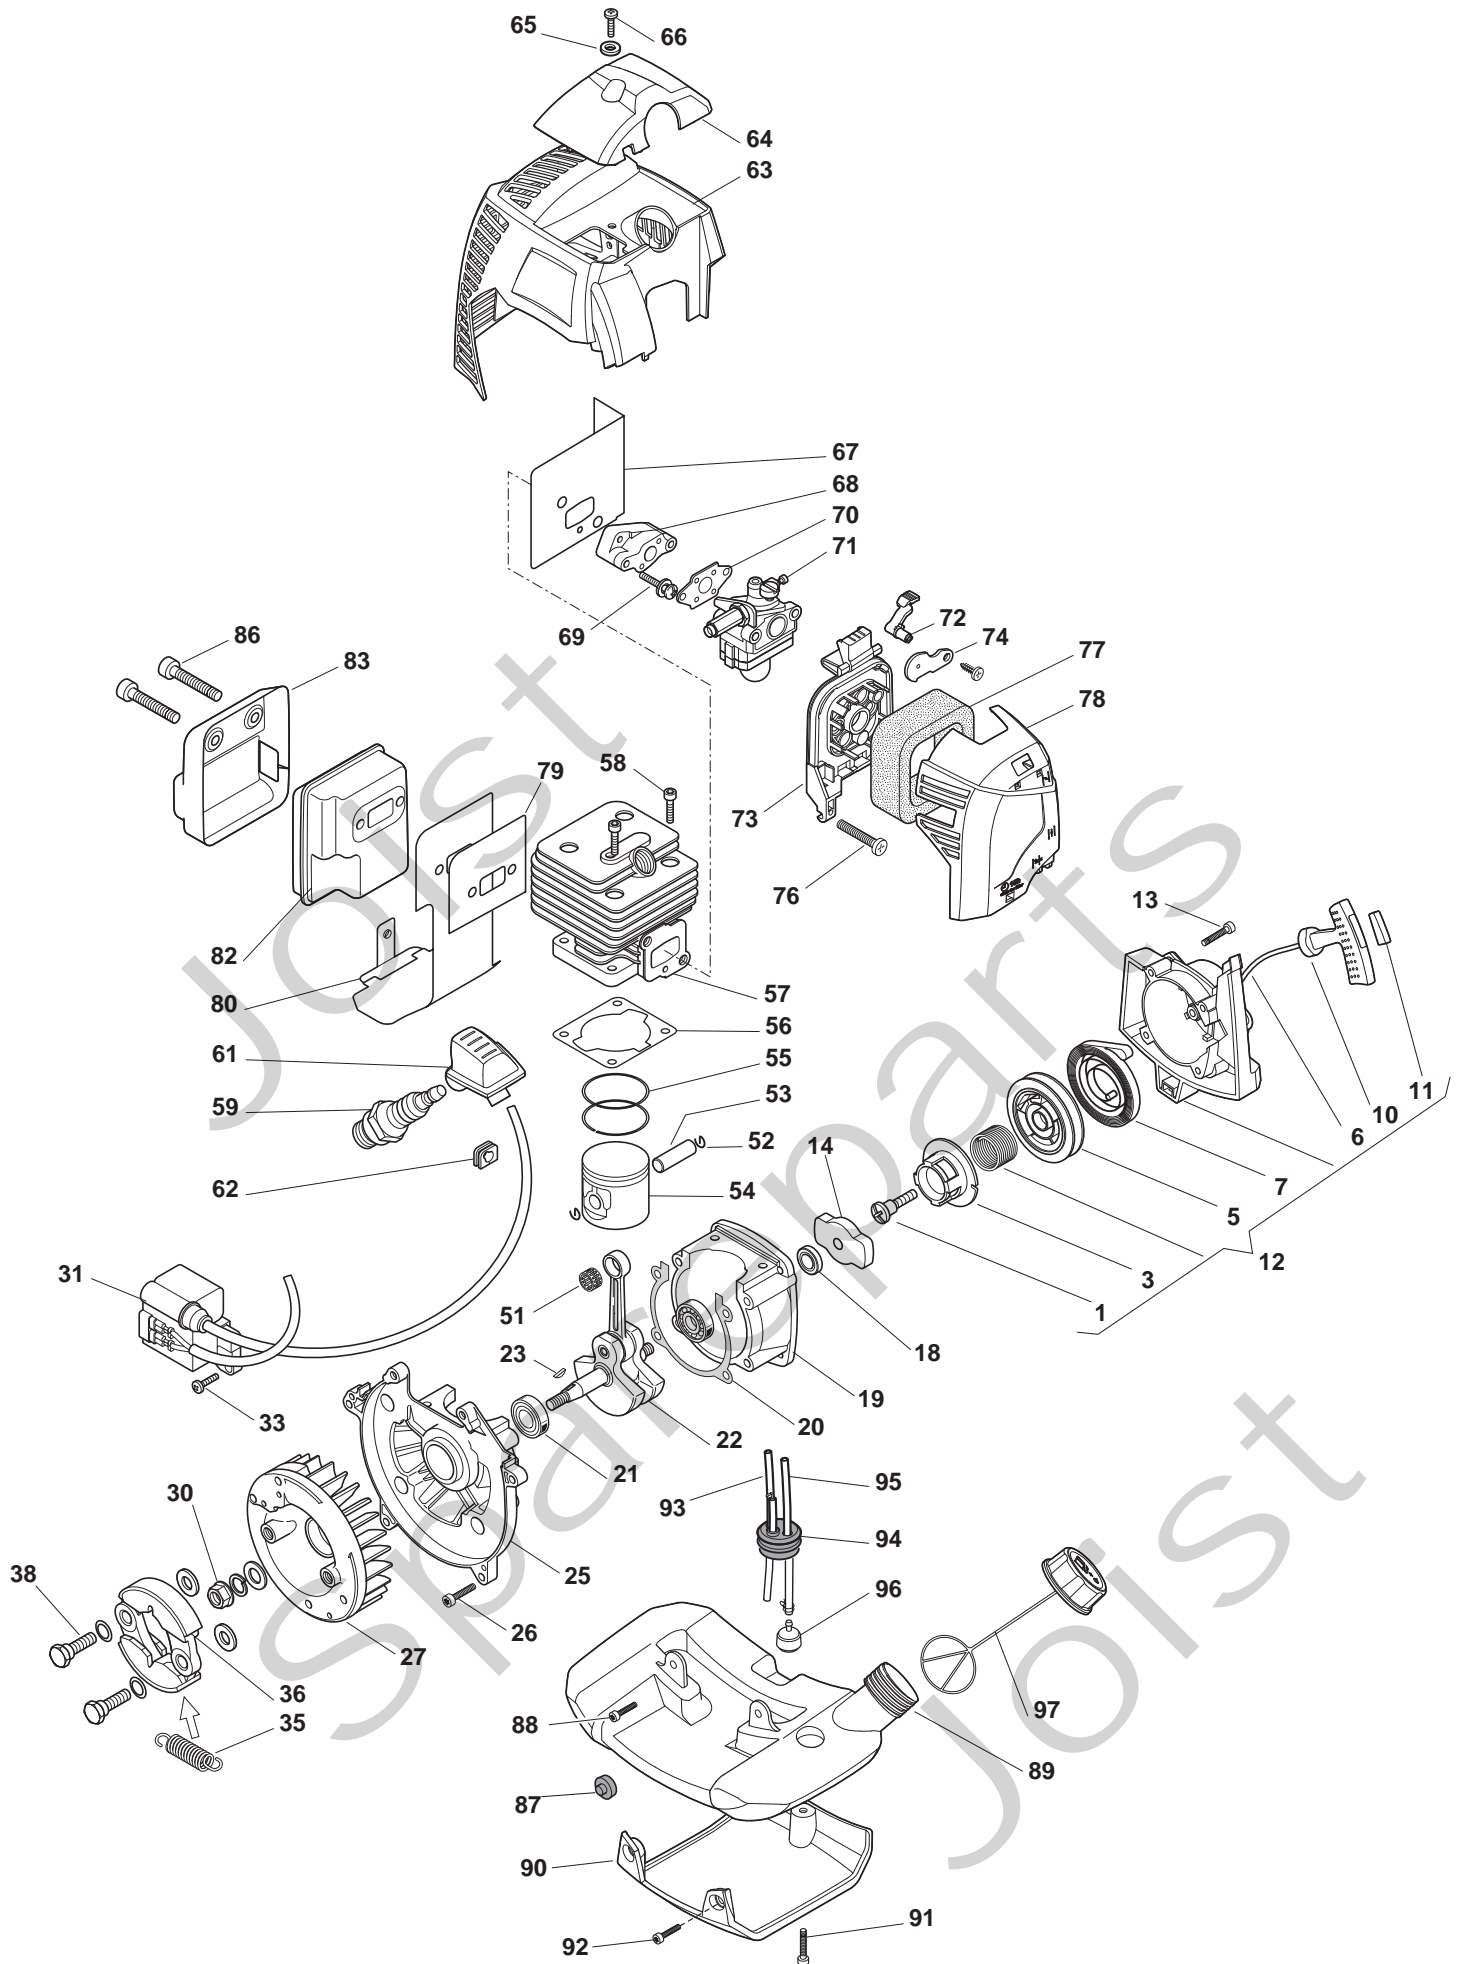

Position	Part No.	Q.Ty	Description
1	2112030	1	Screw
3	118801241/0	1	Hub
5	118801240/0	1	Starter Pulley
6	118801225/0	1	Starter Cord
7	118801242/0	1	Spring
10	118801238/0	1	Starter Handle
11	118801239/0	1	Retainer
12	118801237/0	1	Starter Ass.Y Black
13	2135060	4	Screw
14	118801226/0	1	Starter Cup Ass.Y
18	119035159/0	2	Seal Ring
19	123685024/0	1	Crank Case
20	123280046/0	1	Crankcase Gasket
21	114215218/0	2	Ball Bearing
22	123020024/0	1	Crankshaft
23	123072002/0	1	Woodruff Key
25	123685025/0	1	Crank Case
26	2132140	4	Screw
27	123880010/0	1	Flywheel
30	112154200/0	1	Nut
31	118801231/0	1	Electronic Coil
33	2135030	2	Screw
35	123430582/0	1	Spring
36	123400002/0	2	Clutch Unit
38	123878057/0	2	Screw
40	112727815/0	2	Screw
51	123235006/0	1	Ball Bearing
52	123202005/0	2	Washer, Piston Pin
53	123760005/0	1	Piston Pin
54	123590007/0	1	Piston
55	123204009/0	2	Piston Ring
56	123280044/0	1	Gasket
57	123071013/0	1	Cylinder Assy
58	2132330	4	Screw
59	3210024	1	Spark Plug
61	118801232/0	1	Spark Plug Cover
62	123275023/0	1	Grommet
63	118801287/0	1	Yellow Cylinder Cover
64	118801289/0	1	Yellow Cover
65	118801255/0	1	Gasket
66	2132330	1	Screw
67	123280040/0	1	Gasket
68	123073508/0	1	Intake Manifold
69	2135060	2	Screw
70	118801227/0	1	Carburetor Gasket
71	123054025/0	1	Carburettor
72	118801229/0	1	Lever
73	118801228/0	1	Air Filter Support
74	123190000/0	1	Choke Lever
76	2132160	2	Screw
77	123220011/0	1	Air Filter
78	118801291/0	1	Filter Cover Yellow
79	118801320/0	1	Gasket
80	118801247/0	1	Muffler Gasket