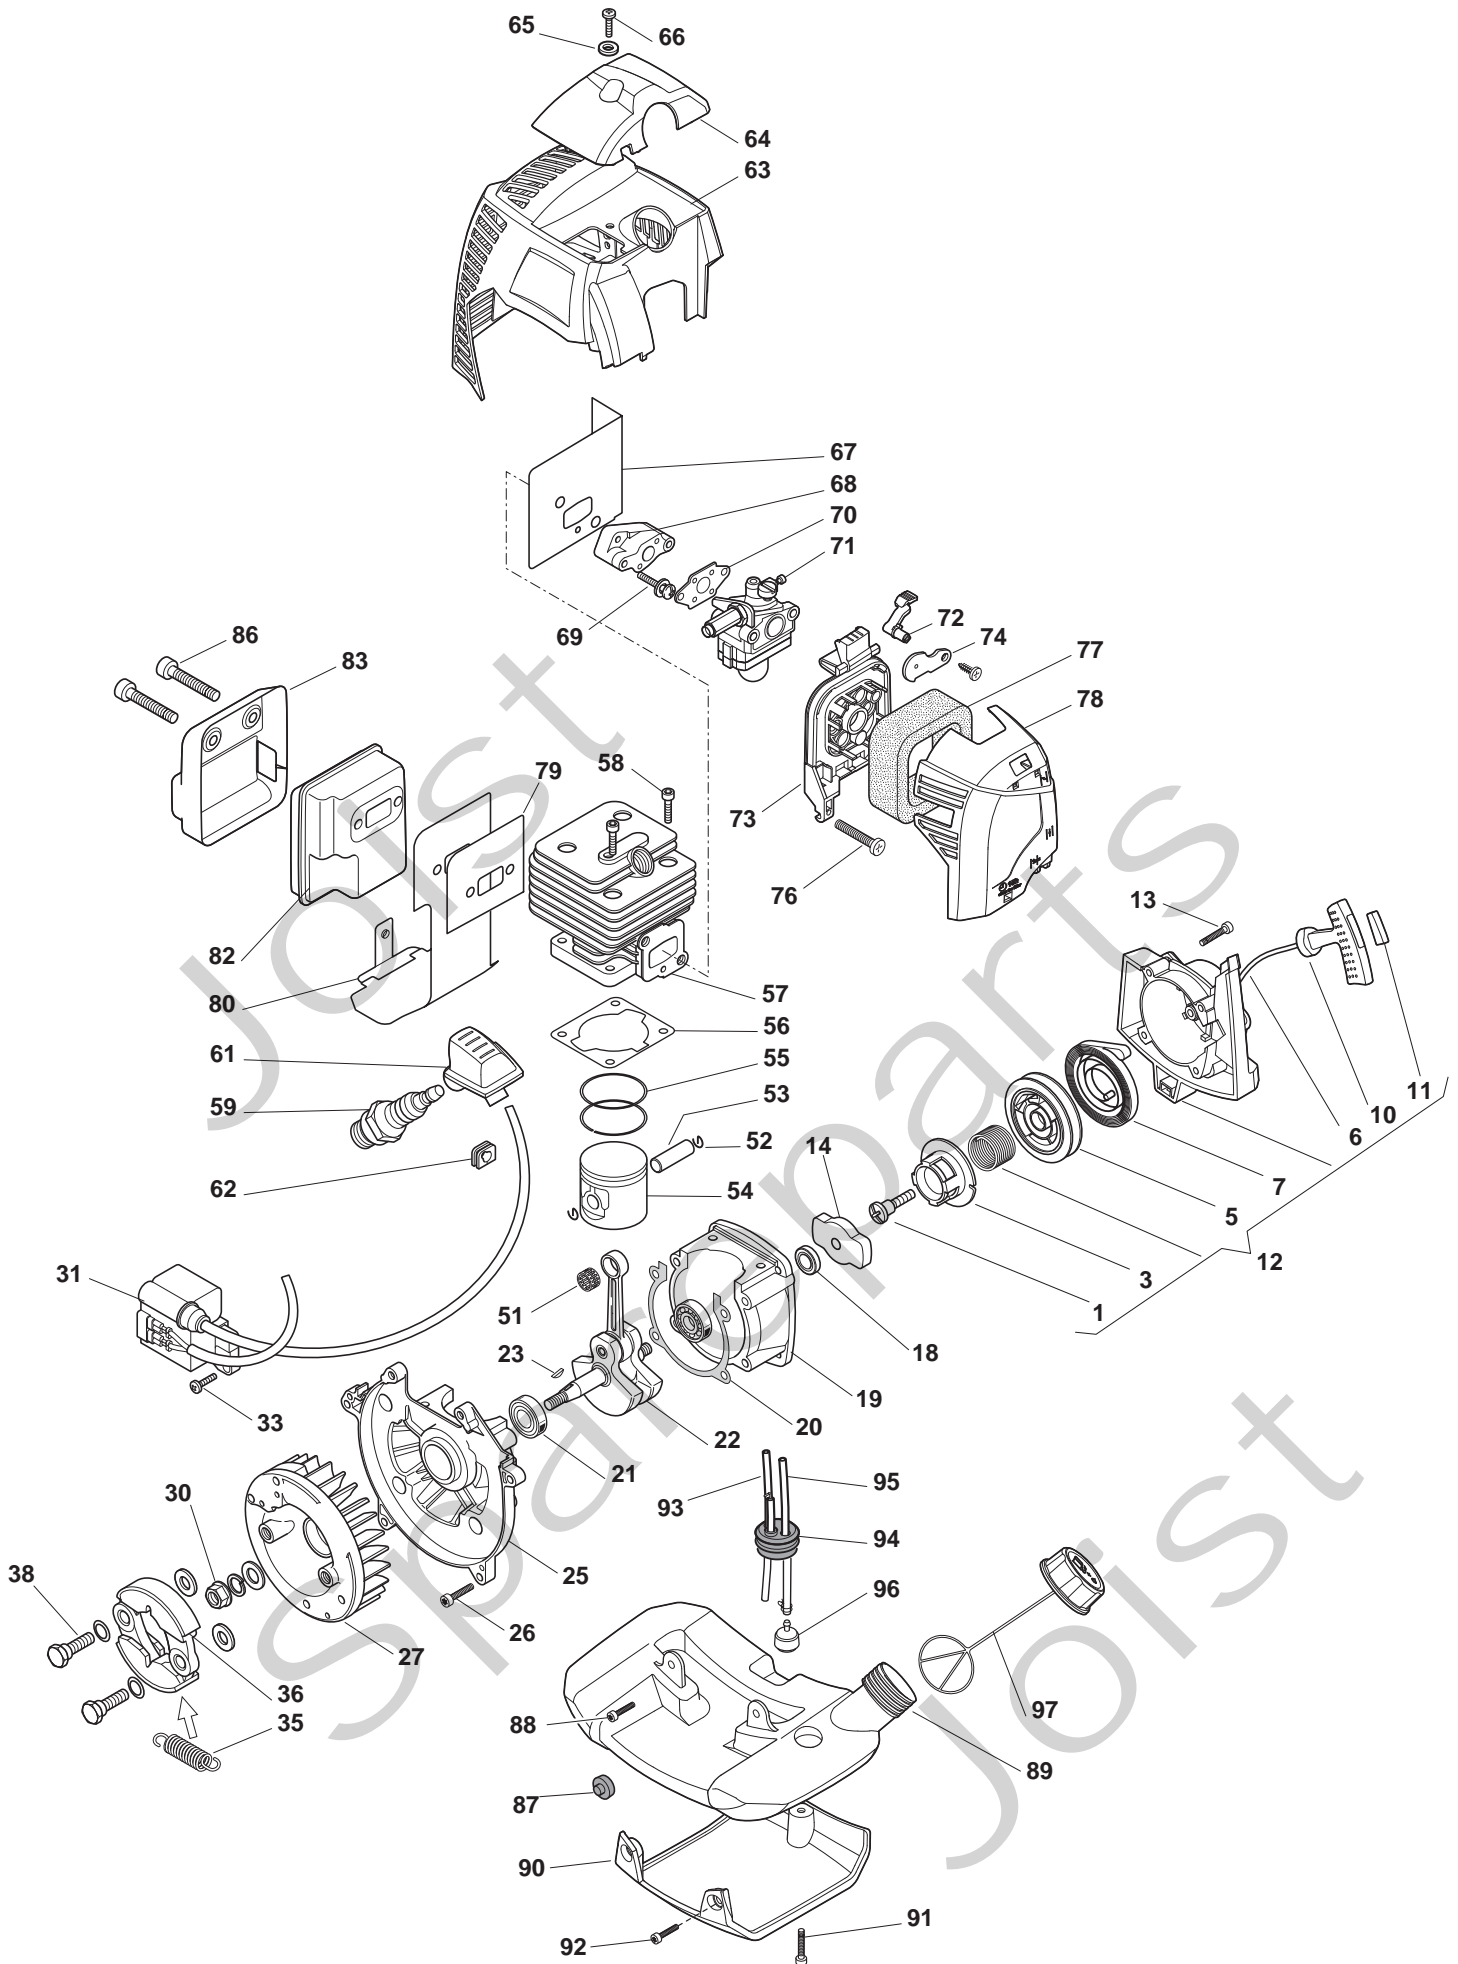

Position	Part No.	Q.Ty	Description
82	183740021/0	1	Muffler
83	118801248/0	1	Muffler Guard
86	6981104	2	Screw
87	123280060/0	2	Grommet
88	2112140	2	Screw
89	118801244/0	1	Tank
90	118801246/0	1	Lower Guard
91	2135030	1	Screw
92	2135200	2	Screw
93	118801319/0	1	Tube
94	118801318/0	1	Grommet
95	118801313/0	1	Fuel Line
96	183520005/0	1	Intake
97	118801243/0	1	Fuel Tank-Cap Ass.Y