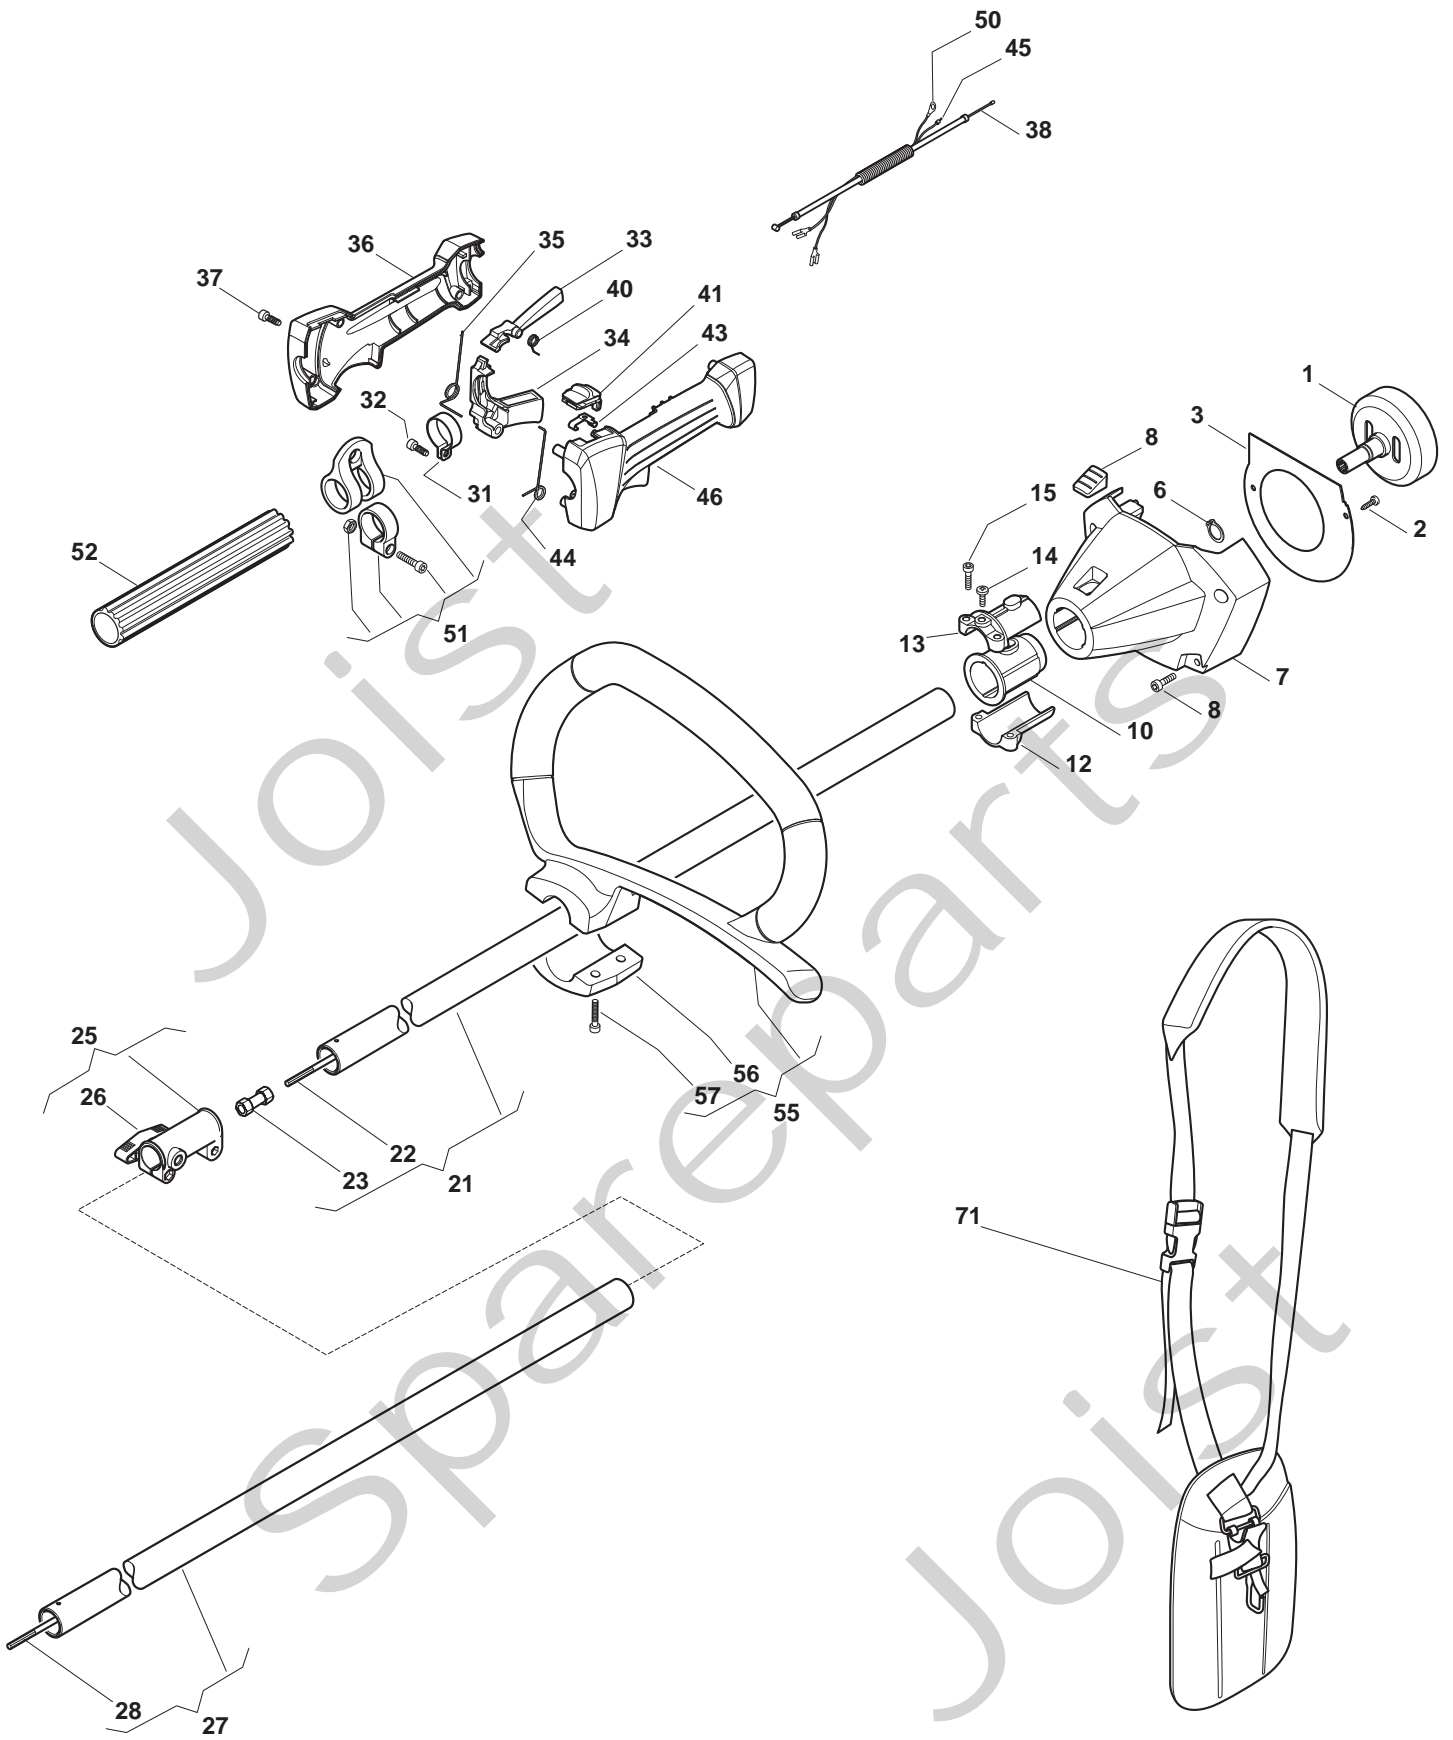

Position	Part No.	Q.Ty	Description
1	123050011/0	1	Drum Ass'Y, Clutch
2	112727815/0	2	Screw
3	118801235/0	1	Guard
6	112609200/0	1	Seeger
7	118801285/0	1	Clutch Case Yellow
8	118801236/0	1	Button
8	2135131	2	Screw
10	118801308/0	1	Reduction
12	118801307/0	1	Support
13	118801306/0	1	Support
14	2112140	1	Screw
15	2135060	2	Screw
21	183869072/0	1	Assy Transm. Tube+Flex
22	118801343/0	1	Trasmission Shaft
23	118801344/0	1	Joint Chair Ass'Y
25	183260002/0	1	Connecting Head Assy
26	123593510/0	1	Knob
27	183869074/0	1	Assy Transm. Tube+Flex
28	123020035/0	1	Trasmission Shaft
31	118801337/0	1	Clamp
32	2112030	2	Screw
33	118801335/0	1	Safety Lever ,Red
34	118801336/0	1	Throttle Lever,Red
35	118801334/0	1	Spring
36	118801372/0	1	Right Handgrip, Yellow
37	112735105/0	4	Screw
38	118801354/0	1	Wire Ass.Y
40	118801333/0	1	Spring
41	118801329/0	1	Stop Knob,Red
43	118801330/0	1	Stop Plate
44	118801338/0	1	Spring
45	118801328/0	1	Stop Wire
46	118801374/0	1	Left Handgrip, Yellow
50	118801322/0	1	Earth Cable
51	183780002/0	1	Harness Support Ass.Y
52	123170004/0	1	Spacer
55	118801381/0	1	Front Handle Ass.Y, Yellow
56	118801340/0	1	Lower Support
57	2135040	4	Screw
71	118801327/0	1	Harness

Position	Part No.	Q.Ty	Description
1	183820507/0	1	Gear Case Assy
6	112727801/0	1	Screw
7	2112030	4	Screw
8	112727794/0	1	Screw
10	123670002/0	1	Guard
15	123250002/0	1	Upper Ring Nut
16	123250003/0	1	Lower Ring Nut
18	123120015/0	1	Nut
21	123784012/0	1	Support
22	2135050	2	Screw
23	2135180	1	Screw
24	118801341/0	1	Safety Cover, Black
25	112735654/0	4	Screw
26	118801342/0	1	Guard, Black
27	112728099/1	2	Screw
28	123311013/0	1	Line Cutter
31	123155009/0	1	2 Hedges Nylon Head
32	123155010/0	1	3 Teeth Disc