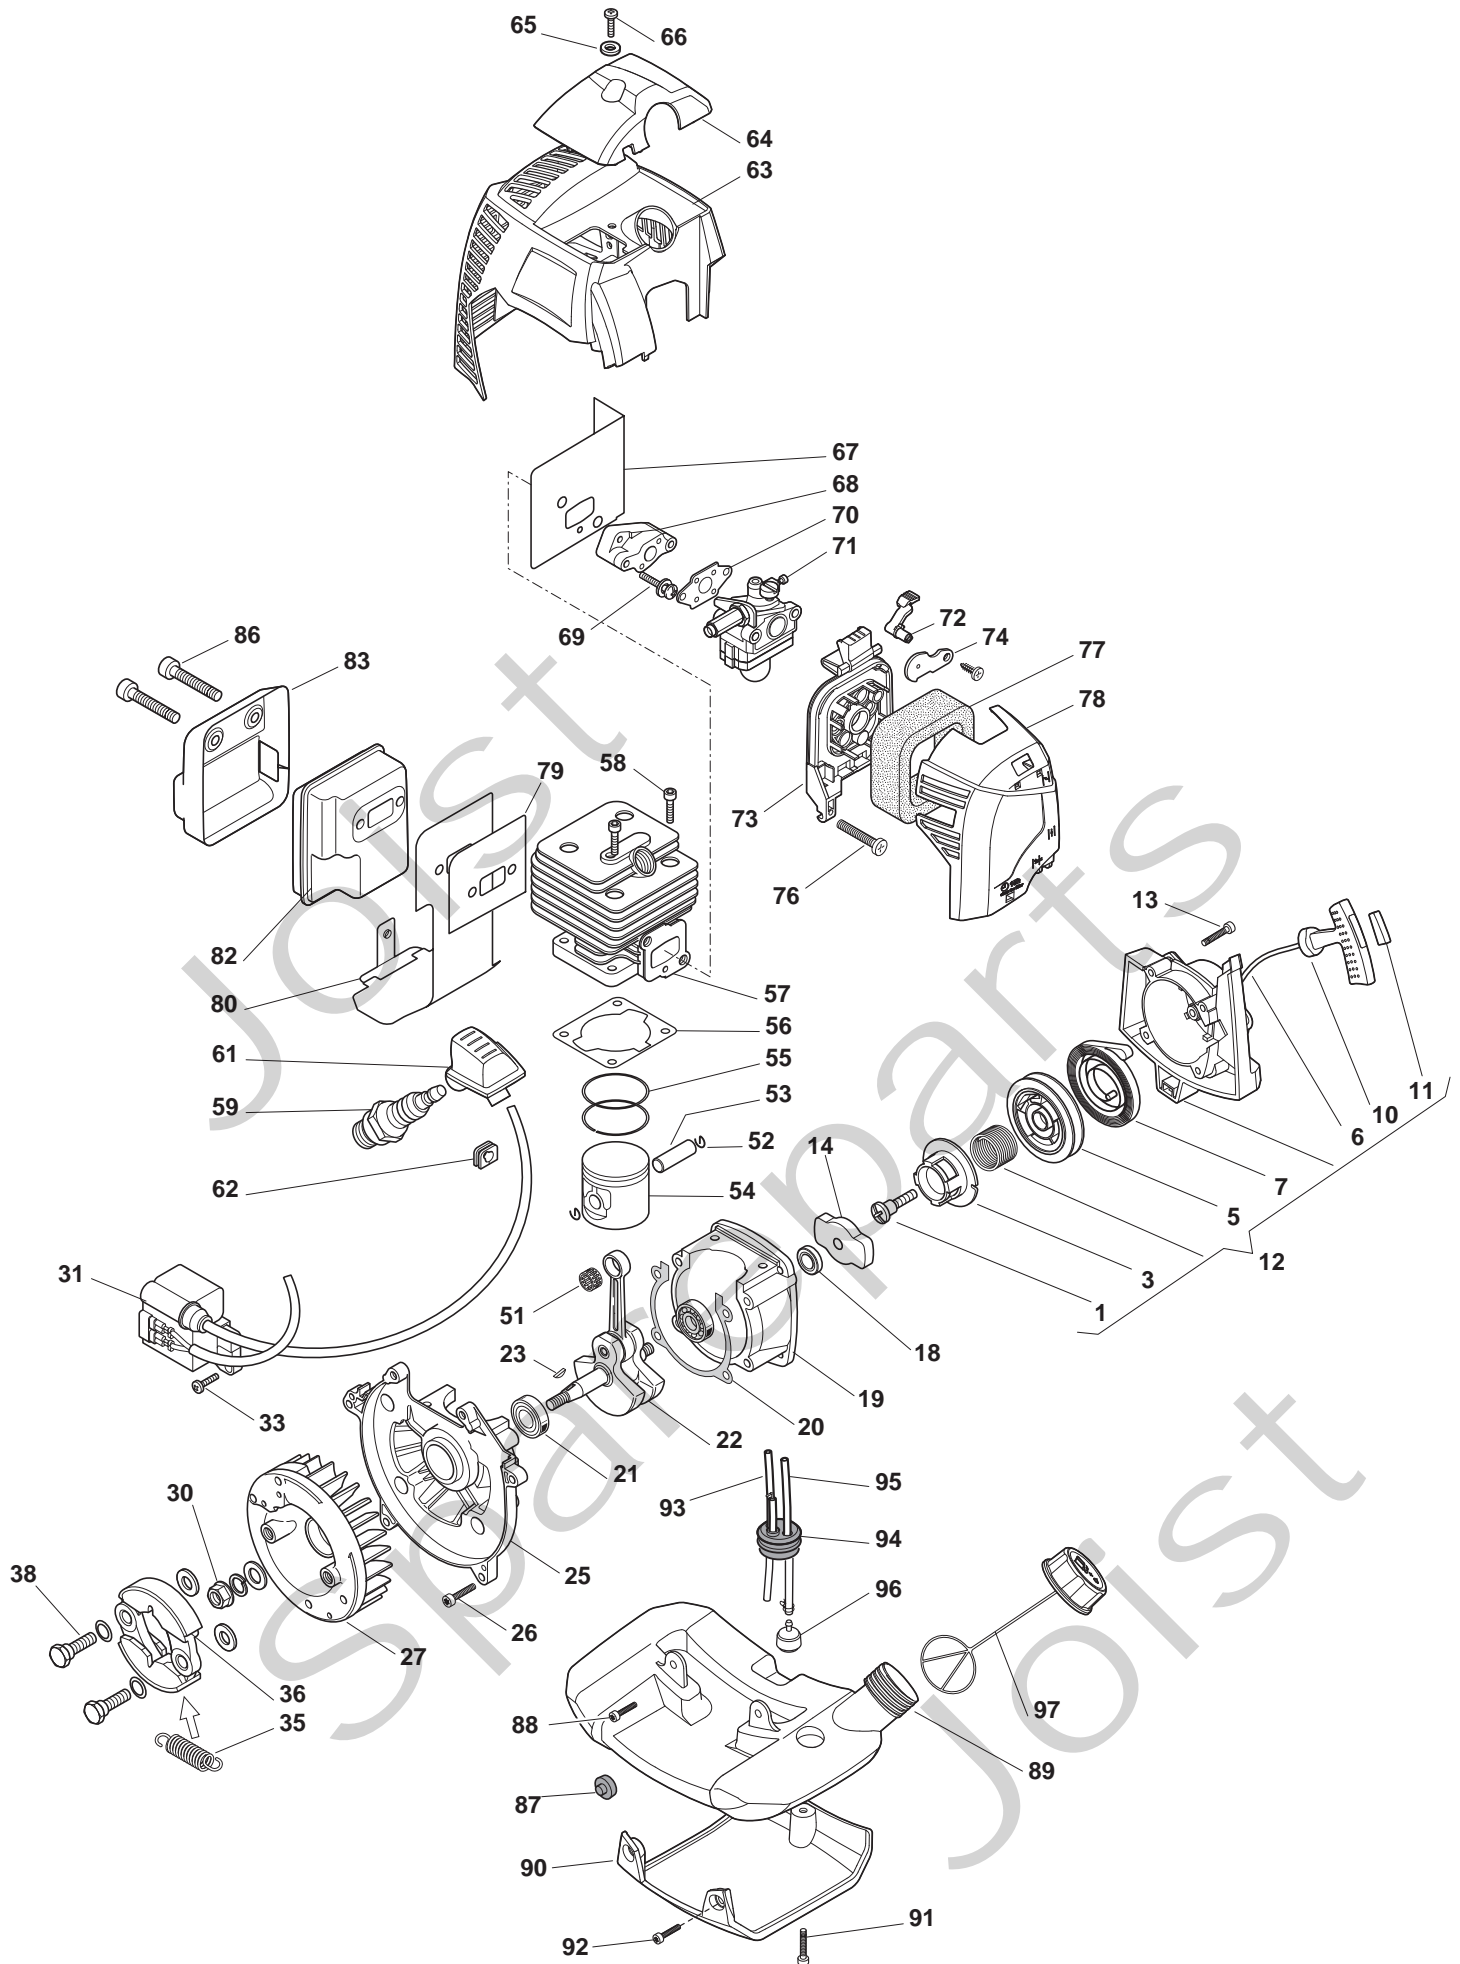

THIS INFORMATION IS NOT INTENDED FOR SALE OR RESALE, AND THIS NOTICE MUST REMAIN ON ALL COPIES.

Position	Part No.	Q.Ty	Description
1	2112030	1	Screw
3	118801241/0	1	Hub
5	118801240/0	1	Starter Pulley
6	118801225/0	1	Starter Cord
7	118801242/0	1	Spring
10	118801238/0	1	Starter Handle
11	118801239/0	1	Retainer
12	118801237/0	1	Starter Ass.Y Black
13	2135060	4	Screw
14	118801226/0	1	Starter Cup Ass.Y
18	119035159/0	2	Seal Ring
19	123685024/0	1	Crank Case
20	123280046/0	1	Crankcase Gasket
21	114215218/0	2	Ball Bearing
22	123020024/0	1	Crankshaft
23	123072002/0	1	Woodruff Key
25	123685025/0	1	Crank Case
26	2132140	4	Screw
27	123880010/0	1	Flywheel
30	112154200/0	1	Nut
31	118801231/0	1	Electronic Coil
33	2135030	2	Screw
35	123430582/0	1	Spring
36	123400002/0	2	Clutch Unit
38	123878057/0	2	Screw
40	112727815/0	2	Screw
51	123235006/0	1	Ball Bearing
52	123202005/0	2	Washer, Piston Pin
53	123760005/0	1	Piston Pin
54	123590007/0	1	Piston
55	123204009/0	2	Piston Ring
56	123280044/0	1	Gasket
57	123071013/0	1	Cylinder Assy
58	2132330	4	Screw
59	3210024	1	Spark Plug
61	118801232/0	1	Spark Plug Cover
62	123275023/0	1	Grommet
63	118801287/0	1	Yellow Cylinder Cover
64	118801289/0	1	Yellow Cover
65	118801255/0	1	Gasket
66	2132330	1	Screw
67	123280040/0	1	Gasket
68	123073508/0	1	Intake Manifold
69	2135060	2	Screw
70	118801227/0	1	Carburetor Gasket
71	123054025/0	1	Carburettor
72	118801229/0	1	Lever
73	118801228/0	1	Air Filter Support
74	123190000/0	1	Choke Lever
76	2132160	2	Screw

Position	Part No.	Q.Ty	Description
1	183820507/0	1	Gear Case Assy
6	112727801/0	1	Screw
7	2112030	4	Screw
8	112727794/0	1	Screw
10	123670002/0	1	Guard
15	123250002/0	1	Upper Ring Nut
16	123250003/0	1	Lower Ring Nut
18	123120015/0	1	Nut
21	123784012/0	1	Support
22	2135050	2	Screw
23	2135180	1	Screw
24	118801341/0	1	Safety Cover, Black
25	112735654/0	4	Screw
26	118801342/0	1	Guard, Black
27	112728099/1	2	Screw
28	123311013/0	1	Line Cutter
31	123155009/0	1	2 Hedges Nylon Head
32	123155010/0	1	3 Teeth Disc