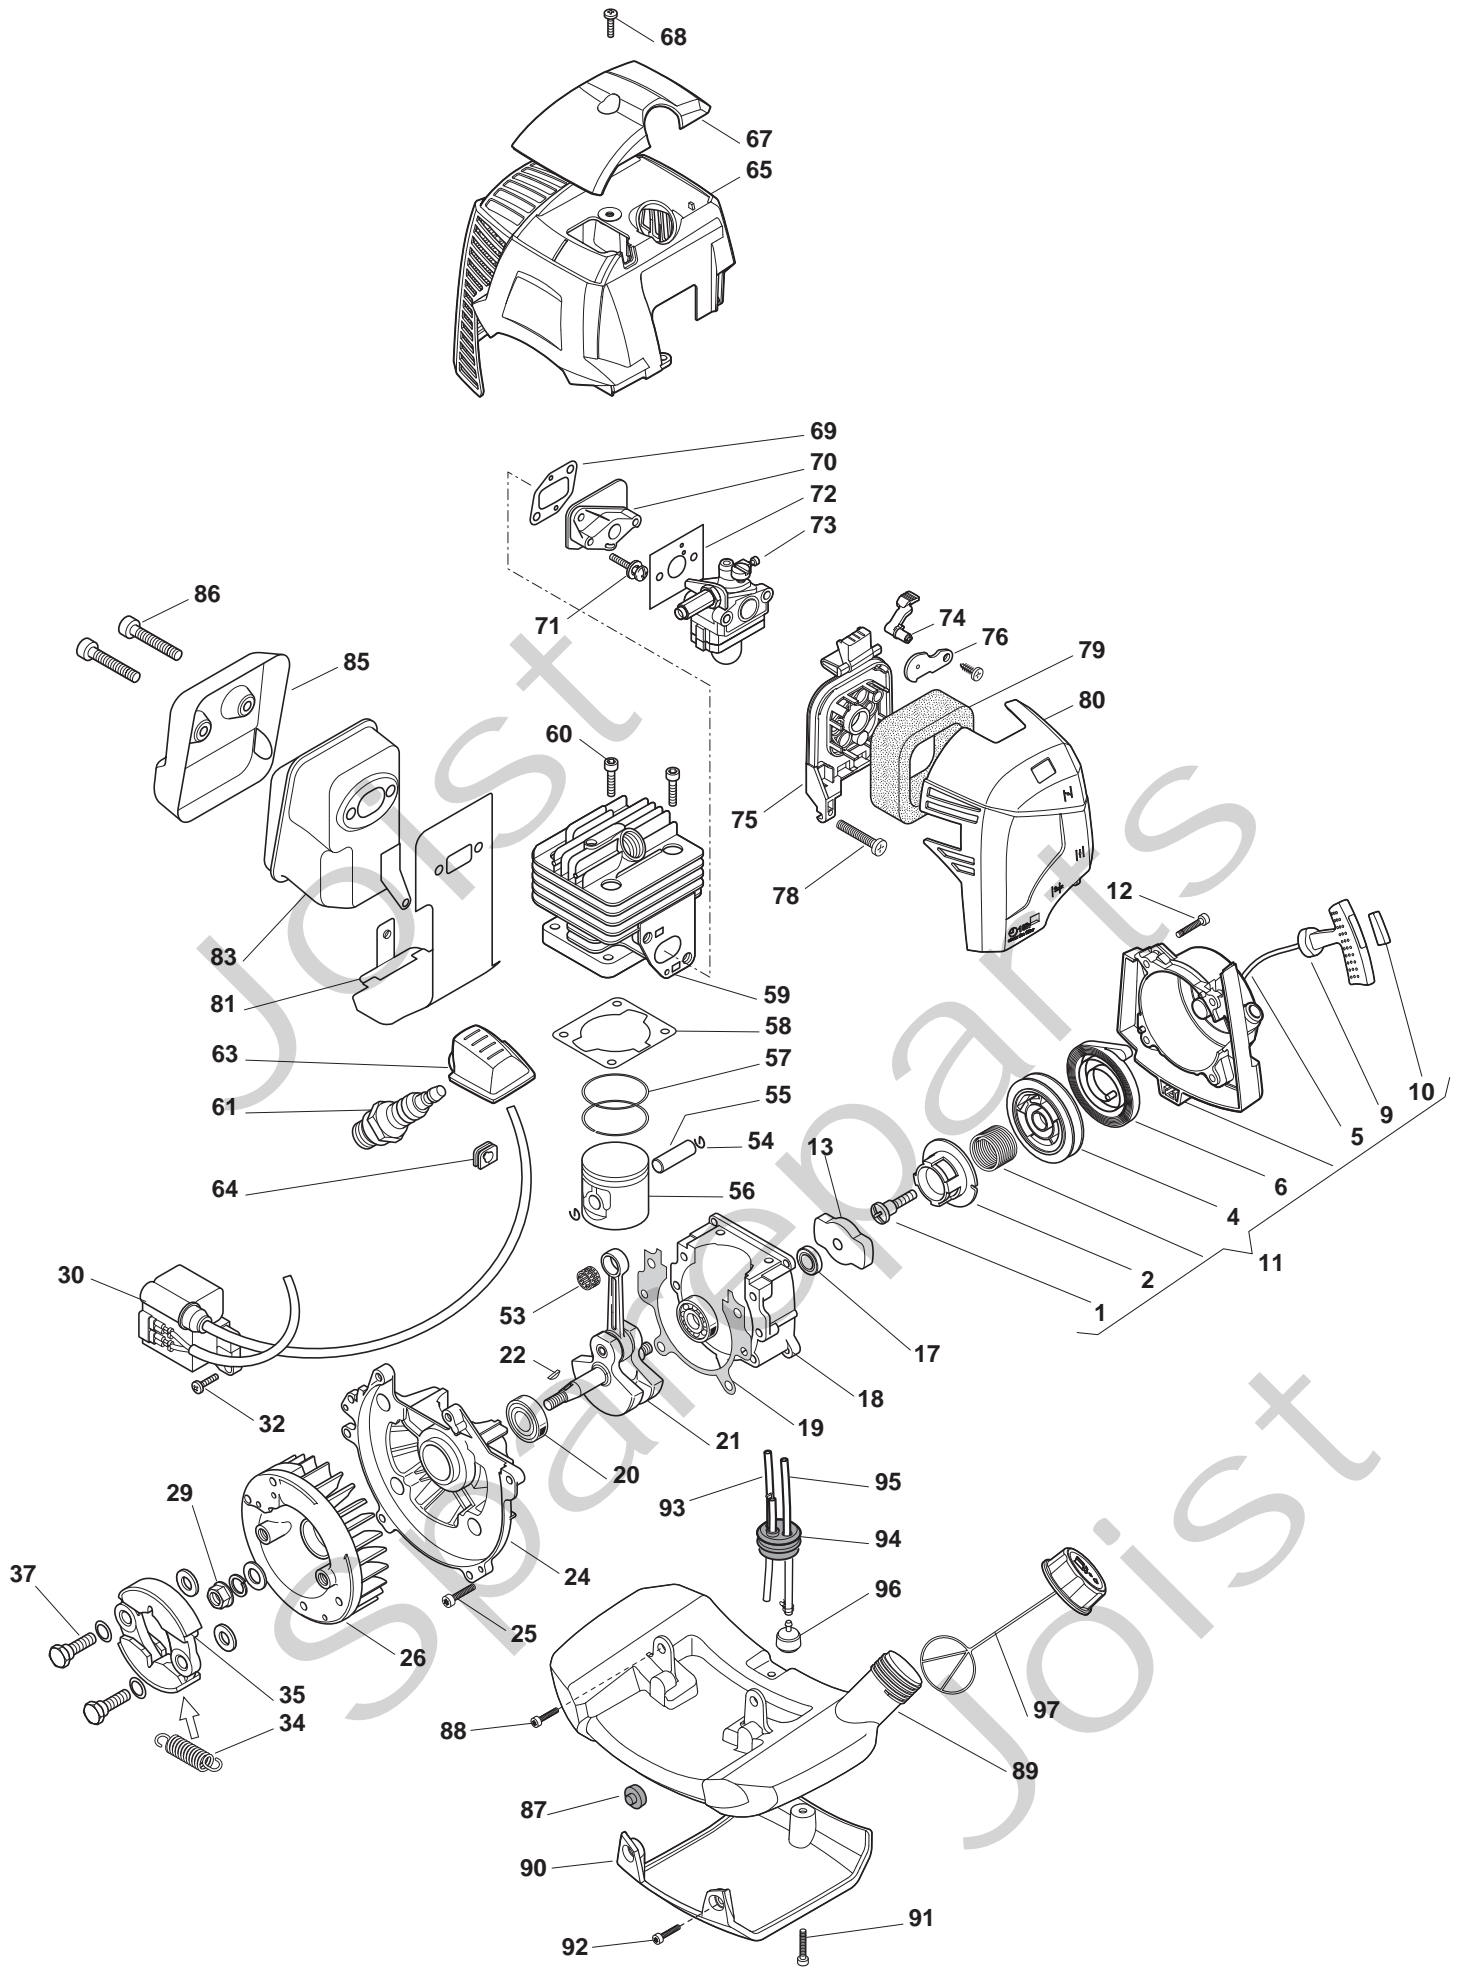

THIS INFORMATION IS NOT INTENDED FOR SALE OR RESALE, AND THIS NOTICE MUST REMAIN ON ALL COPIES.

Position	Part No.	Q.Ty	Description
1	118801251/0	1	Screw
2	118801250/0	1	Hub
4	118801249/0	1	Starter Pulley
5	118801252/0	1	Starter Cord
6	118801253/0	1	Spring
9	118801263/0	1	Starter Handle
10	118801264/0	1	Retainer
11	118801262/0	1	Starter Ass.Y Black
12	2135030	4	Screw
13	118801254/0	1	Starter Cup Ass.Y
17	119035159/0	2	Seal Ring
18	118801281/0	1	Crank Case
19	123280087/0	1	Crankcase Gasket
20	119216048/0	2	Ball Bearing
21	118801278/0	1	Crankshaft
22	123072002/0	1	Woodruff Key
24	118801280/0	1	Crank Case
25	2132140	4	Screw
26	118801321/0	1	Flywheel
29	112154200/0	1	Nut
30	118801276/0	1	Electronic Coil
32	2135030	2	Screw
34	123430583/0	1	Spring
35	123430583/0	2	Clutch Unit
37	123878058/0	2	Screw
53	118801284/0	1	Ball Bearing
54	118801325/0	2	Washer, Piston Pin
55	123760008/0	1	Piston Pin
56	118801279/0	1	Piston
57	123204017/0	2	Piston Ring
58	118801282/0	1	Gasket
59	118801270/0	1	Cylinder Assy
60	2135030	4	Screw
61	3210024	1	Spark Plug
63	118801272/0	1	Spark Plug Cover
64	123275023/0	1	Grommet
65	118801299/0	1	Yellow Cylinder Cover
67	118801301/0	1	Yellow Cover
68	2135030	1	Screw
69	123280085/0	1	Gasket
70	118801323/0	1	Intake Manifold
72	123280086/0	1	Carburetor Gasket
73	118801268/0	1	Carburettor
74	118801229/0	1	Lever
75	118801228/0	1	Air Filter Support
76	123190000/0	1	Choke Lever
78	2132160	2	Screw

Position	Part No.	Q.Ty	Description
1	118801370/0	1	Gear Case Assy
6	112727801/0	1	Screw
7	2112030	4	Screw
8	112727794/0	1	Screw
10	123670002/0	1	Guard
15	123250002/0	1	Upper Ring Nut
16	123250003/0	1	Lower Ring Nut
18	123120015/0	1	Nut
21	118801305/0	1	Support
22	2135050	2	Screw
23	2135180	1	Screw
24	118801341/0	1	Safety Cover, Black
25	112735654/0	4	Screw
26	118801342/0	1	Guard, Black
27	112728099/1	2	Screw
28	123311013/0	1	Line Cutter
31	123155009/0	1	2 Hedges Nylon Head
32	123155010/0	1	3 Teeth Disc