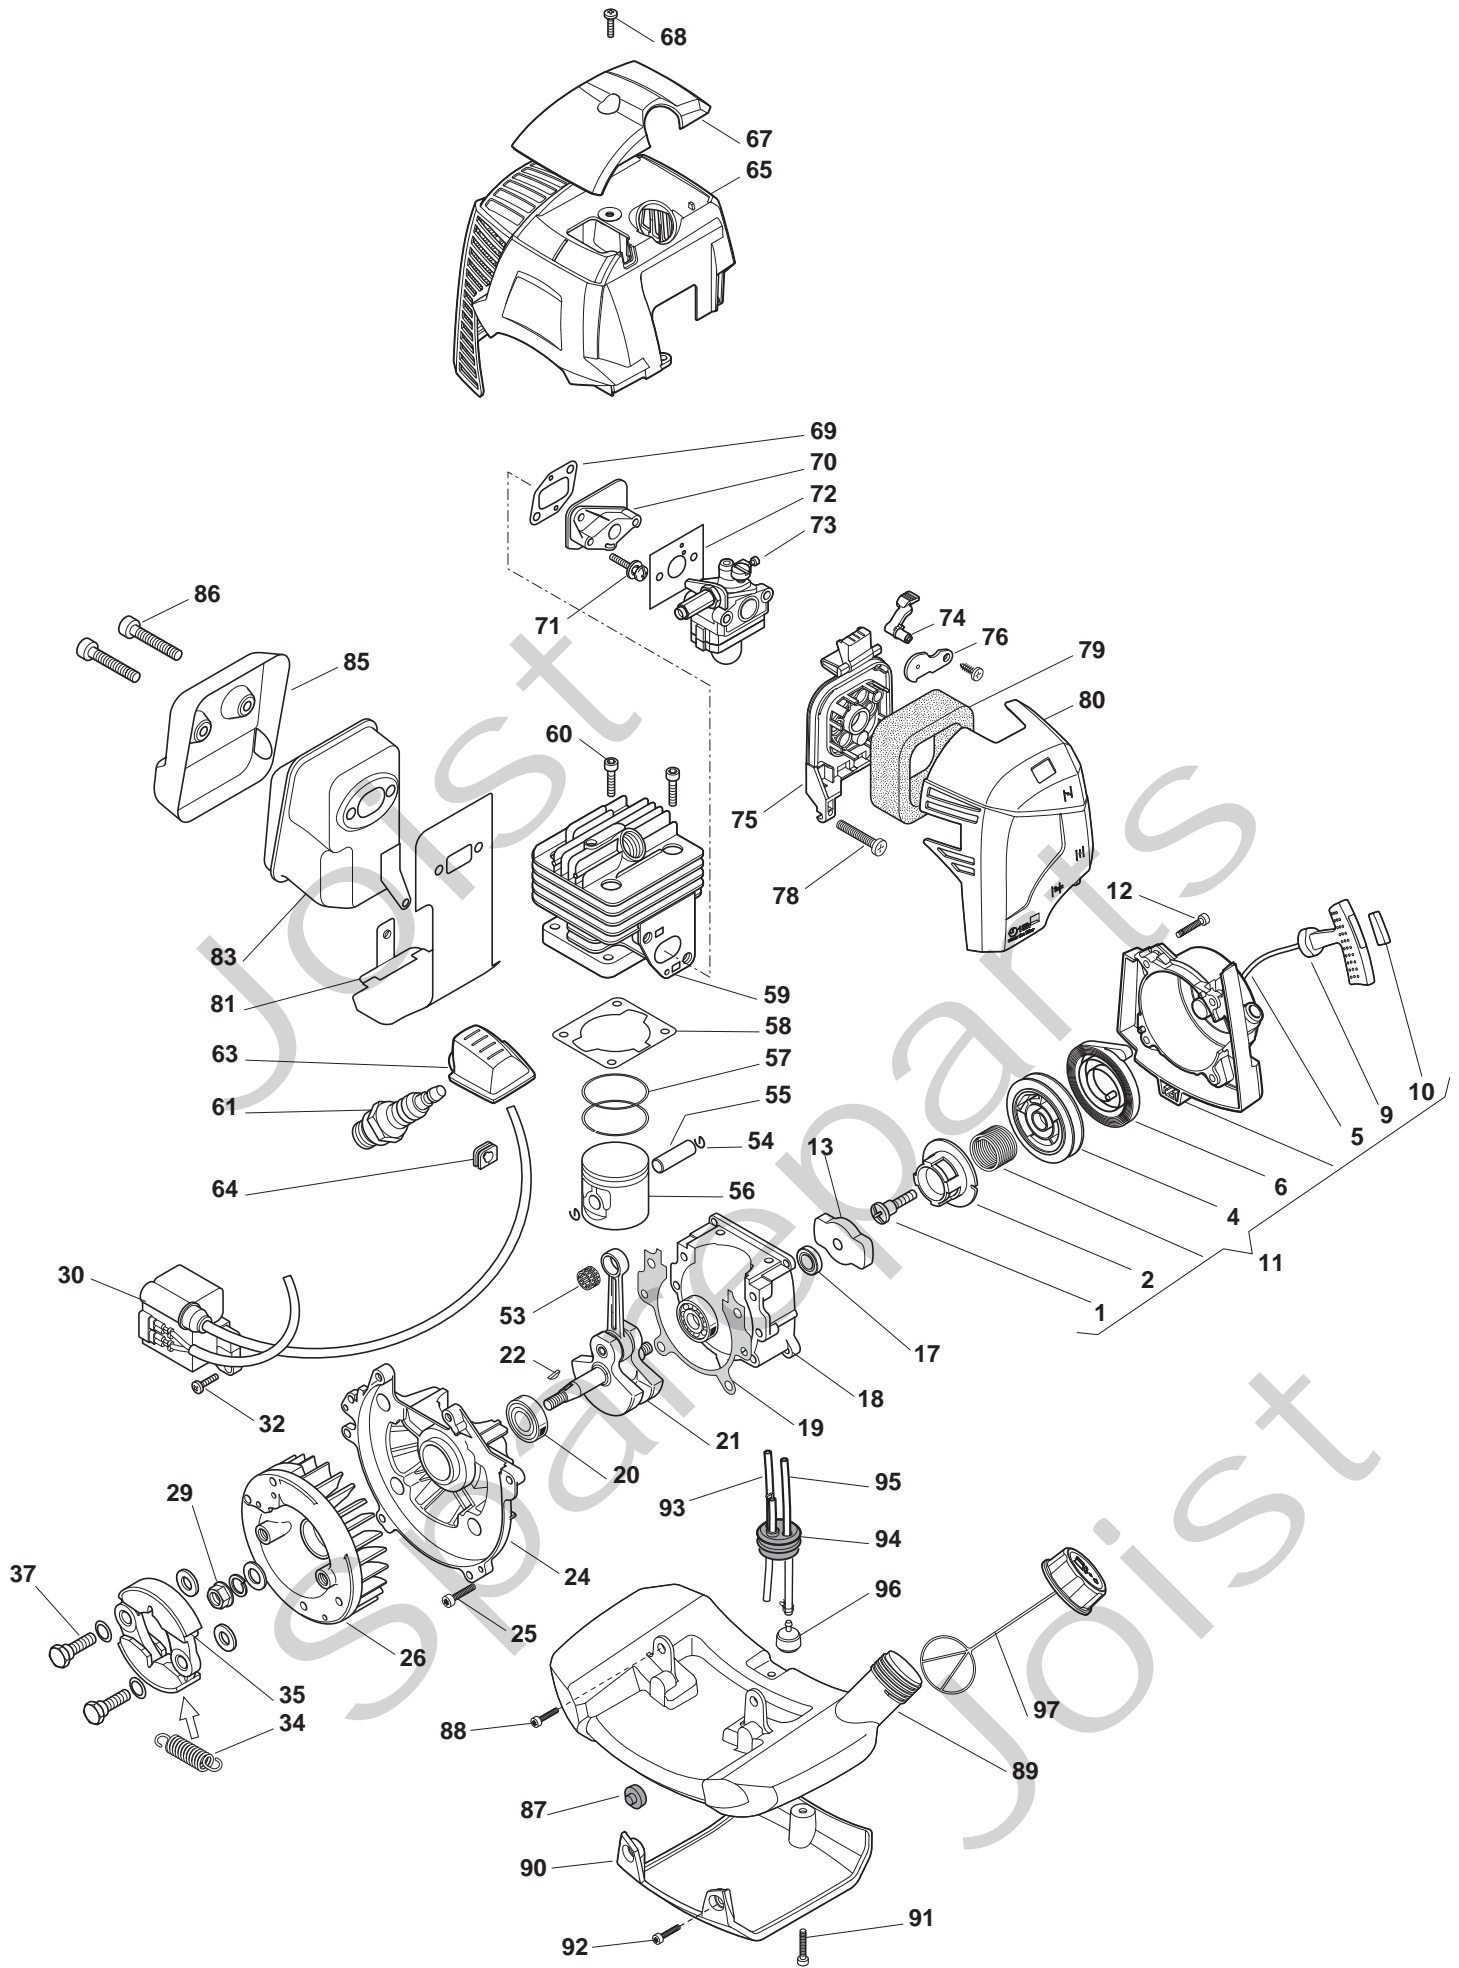

Position	Part No.	Q.Ty	Description
1	118801251/0	1	Screw
2	118801250/0	1	Hub
4	118801249/0	1	Starter Pulley
5	118801252/0	1	Starter Cord
6	118801253/0	1	Spring
9	118801263/0	1	Starter Handle
10	118801264/0	1	Retainer
11	118801262/0	1	Starter Ass.Y Black
12	2135030	4	Screw
13	118801254/0	1	Starter Cup Ass.Y
17	119035159/0	2	Seal Ring
18	118801281/0	1	Crank Case
19	123280087/0	1	Crankcase Gasket
20	119216048/0	2	Ball Bearing
21	118801278/0	1	Crankshaft
22	123072002/0	1	Woodruff Key
24	118801280/0	1	Crank Case
25	2132140	4	Screw
26	118801321/0	1	Flywheel
29	112154200/0	1	Nut
30	118801276/0	1	Electronic Coil
32	2135030	2	Screw
34	123430583/0	1	Spring
35	123430583/0	2	Clutch Unit
37	123878058/0	2	Screw
53	118801284/0	1	Ball Bearing
54	118801325/0	2	Washer, Piston Pin
55	123760008/0	1	Piston Pin
56	118801279/0	1	Piston
57	123204017/0	2	Piston Ring
58	118801282/0	1	Gasket
59	118801270/0	1	Cylinder Assy
60	2135030	4	Screw
61	3210024	1	Spark Plug
63	118801272/0	1	Spark Plug Cover
64	123275023/0	1	Grommet
65	118801299/0	1	Yellow Cylinder Cover
67	118801301/0	1	Yellow Cover
68	2135030	1	Screw
69	123280085/0	1	Gasket
70	118801323/0	1	Intake Manifold
72	123280086/0	1	Carburetor Gasket
73	118801268/0	1	Carburettor
74	118801229/0	1	Lever
75	118801228/0	1	Air Filter Support
76	123190000/0	1	Choke Lever
78	2132160	2	Screw