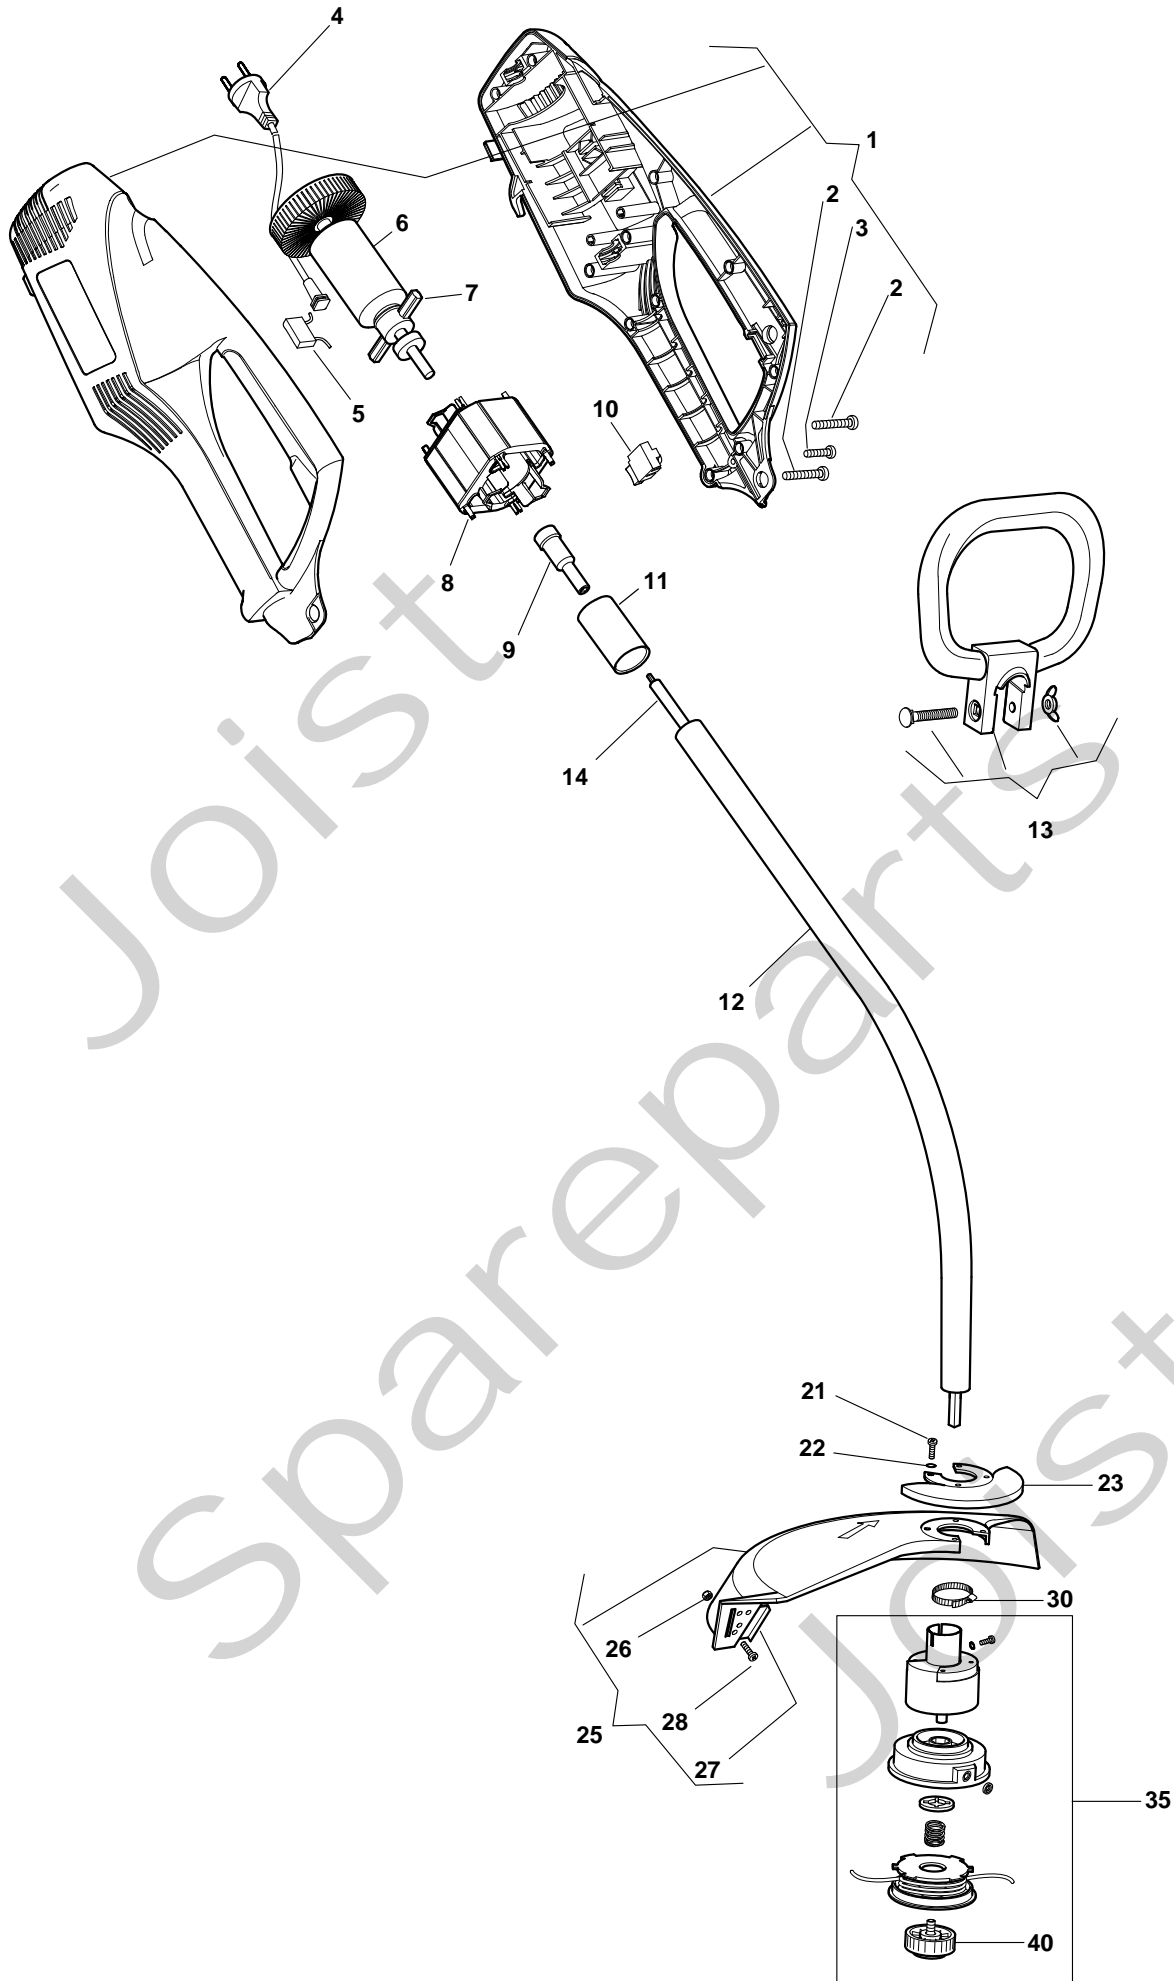

Genuine Spare Parts

www.stiga.com

ST 750 Model Year 2011

- Use GLOBAL GARDEN PRODUCT Genuine Spare Parts specified in the parts list for repair and/or replacement.
- The contents described in the parts list may change due to improvement.
- The drawings of the spare parts are only indicative and might not represent the part in question exactly.
- The indications "right" - "left" - "front" - "rear" refer to the position of the operator when using the machine.
- When placing orders of parts for repair and/or replacement, make sure that the illustrated parts list is the one applying to the machine's year of manufacture, as shown on the identification plate attached to the machine.

STIGA®

Pos. Fig.	Antal Quantity	Art No Part No	Benämning	Description	Anmärkning Notes
1	1	6985072	Handtag, vä+hö	Semi-Handgrips Yellow	
2	11	6985034	Skruv	Screw	
3	1	6985051	Skruv	Screw	
4	1	6985065	Anslutn.kabel m.kont.	Feed Line With Plug	
5	1	6985033	Kondensator	Capacitor	
6	1	6985068	Rotor	Armature	
7	2	6985074	Borste	Brushhold	
8	1	6985077	Stator	Field	
9	1	6985069	Axelanslutning	Connecting Head Assy	
10	1	6985071	Brytare	Switch	
11	1	6985064	Distans	Spacer	
12	1	6985078	Transmissionsrör	Trasmission Pipe Ass.Y	
13	1	6985092	Handtag	Front Handgrip Ass.	
14	1	6985082	Transmissionsaxel	Transmission Shaft Ass.Y	
21	4	6985063	Skruv	Screw	
22	4	6985058	Bricka	Washer	
23	1	6985052	Krage	Collar	
25	1	6985090	Skyddskåpa	Safety Cover Ass.Y	
26	2	6985038	Mutter	Nut	
27	1	6985054	Kniv	Line Cutter	
28	2	6985036	Skruv	Screw	
30	1	6985089	Klämma	Clamp	
35	1	6985095	Skärhuvud kpl	Cutting Line Assy	
40	1	6985085	Knopp	Knob	