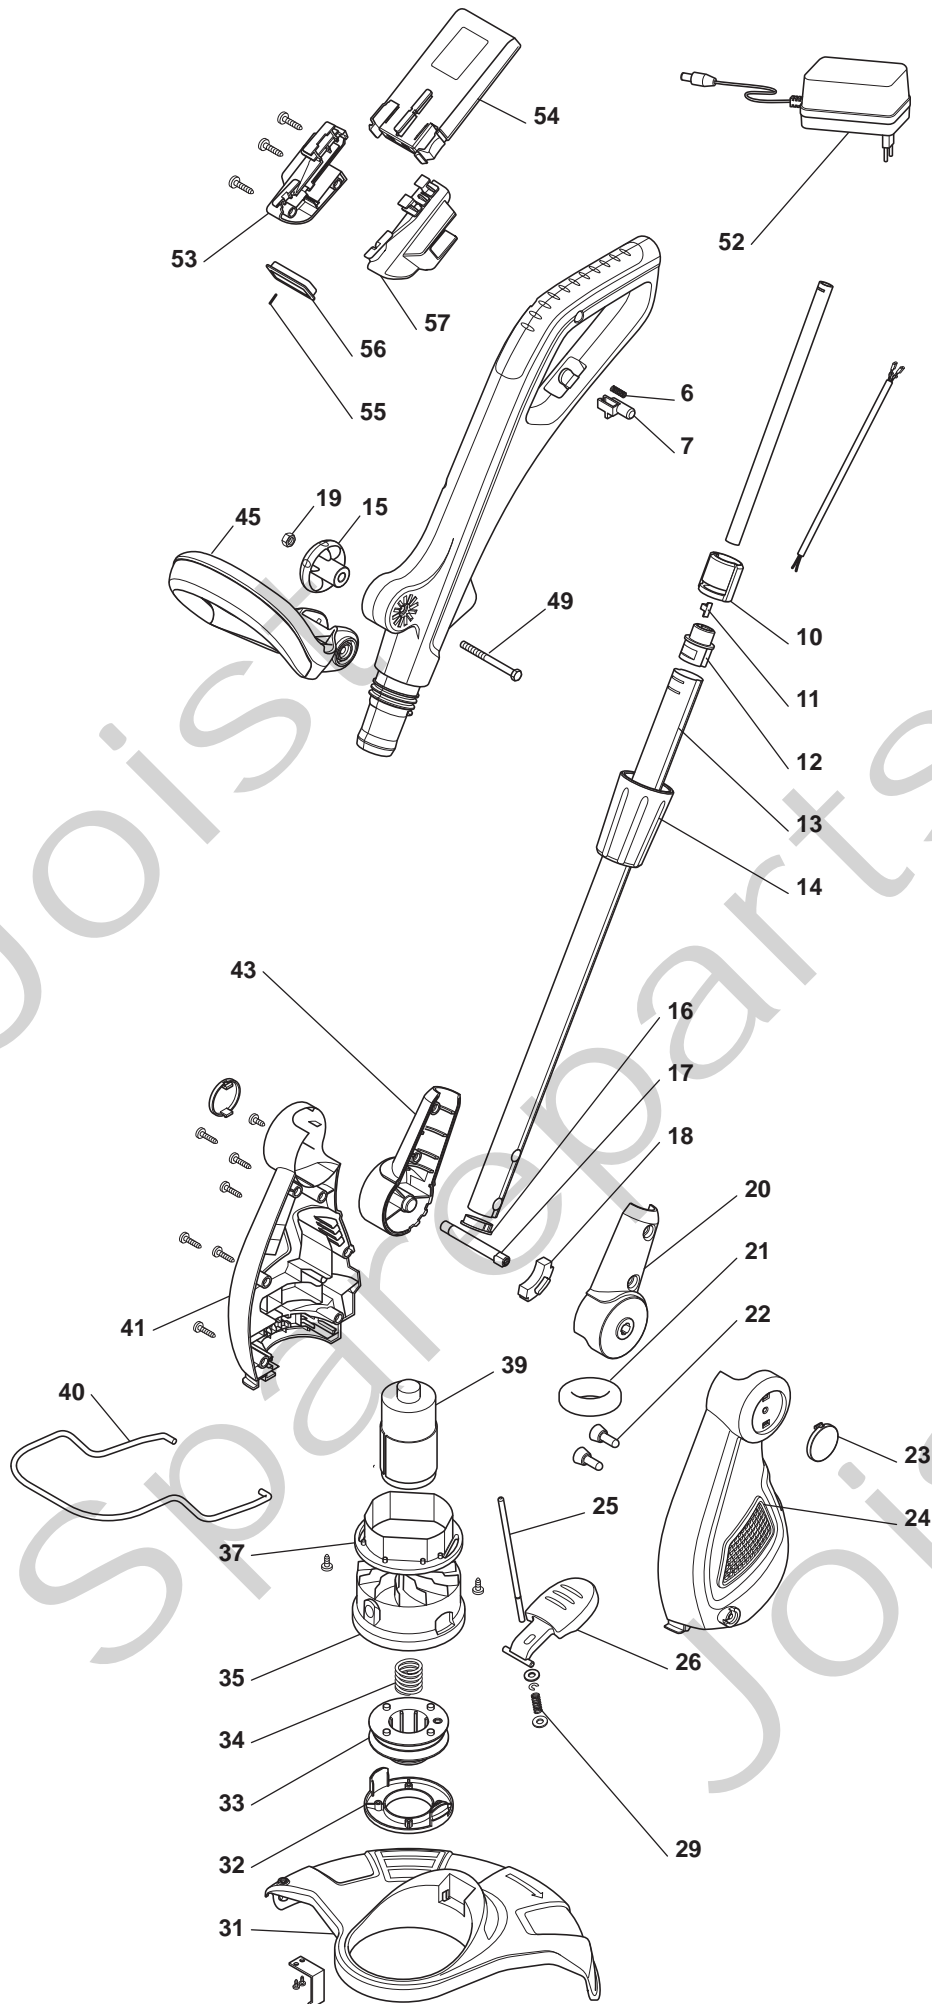

SGT 2220 A

SGT 2220 A

Pos. Fig.	Antal Quantity	Art No Part No	Benämning	Description	Anmärkning Notes
6	1	118800546/0	Fjäder	Spring	
7	1	118800547/0	Knapp	Button	
10	1	118800548/0	Bussning	Bush	
11	1	118800549/0	Hållare	Retainer	
12	1	118800550/0	Bussning	Bush	
13	1	118800551/0	Styre-underdel	Handle, Lower Part	
14	1	118800552/0	Ringmutter	Ring Nut, External	
15	1	118800545/0	Knopp	Knob	
16	1	118800553/0	Packning	Oil Seal	
17	1	118800534/0	Stift	Pin	
18	1	118800535/0	Guide	Guide	
19	1	12292100/0	Mutter	Nut	
20	1	118800554/0	Skydd	Case	
21	1	118800564/0		Inductance	
23	2	118800555/0	Lock	Cap	
24	1	118800556/0	Skydd	Case	
25	1	118800557/0	Vevaxel	Shaft	
26	1	118800536/0	Bromspedal	Pedal	
29	1	118800537/0	Fjäder	Spring	
31	1	118800558/0	Stänkskydd	Safety Cover Ass.Y	
32	1	118800562/0	Skydd	Spool Cover	
33	1	1911-9127-01	Skärhuvud kpl	Cutting Line Assy	
34	1	1911-1636-01	Fjäder	Spring	
35	1	118800571/0	Fläkt	Fan Motor	
37	1	118800565/0	Motor Platta	Motor Plate	
39	1	118800566/0	Elmotor	Motor	
40	1	118800538/0	Stötfångare	Protection	
41	1	118800559/0	Skydd	Right Housing	
43	1	118800560/0	Skydd	Right Rotation Body	
45	1	118800543/0	Handtag	Secondary Handle	
49	1	2112100	Skruv	Screw	
52	1	1911-9129-01	Batteriladdare	Battery Charger	
53	1	118800567/0		Batteriehoulder Left	
54	1	1911-9128-01		Battery	
55	1	118800568/0	Stift	Pin	
56	1	118800570/0		Battery Inserting	
57	1	118800569/0		Batteriehoulder Right