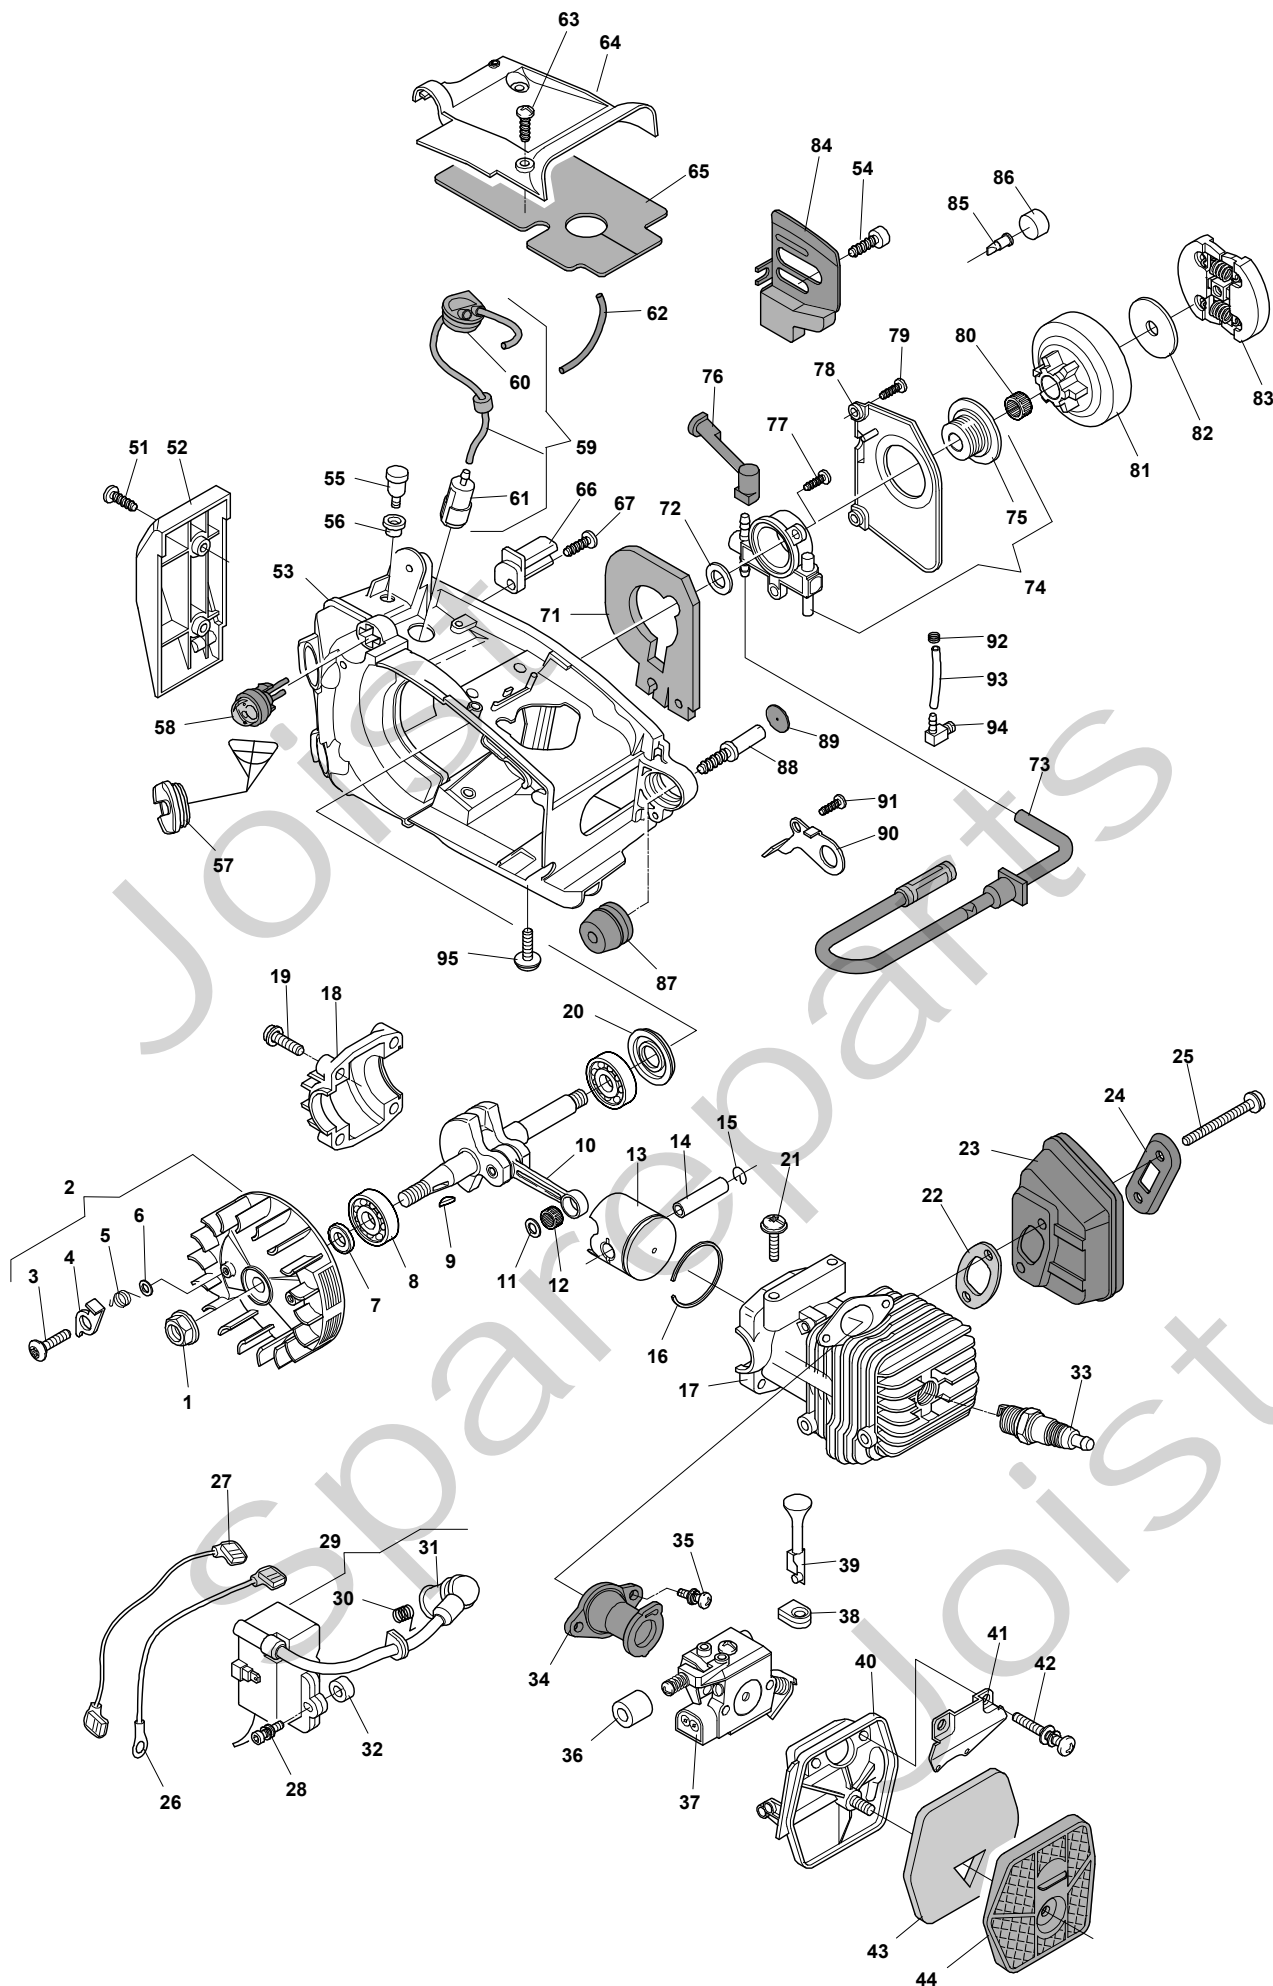

SPR 270 - Model Year 2012

SPR 270 - Model Year 2012

Pos. Fig.	Antal Quantity	Art No Part No	Benämning	Description	Anmärkning Notes
1	1	6995173	Mutter	Nut	
2	1	6995207	Svånghjul	Flywheel Assy	
3	2	6995224	Skruv	Screw	
4	2	6995208	Startspärr	Flywheel Starter Hook	
5	2	6995250	Fjäder	Flywheel Spring	
6	2	6995225	Bricka	Washer	
7	1	6995247	Tätningring	Seal Ring	
8	2	6995170	Kullager	Ball Bearing	
9	1	6995018	Kil	Flywheel Key	
10	1	6995202	Vevaxel	Crankshaft	
11	2	6995169	Bricka	Washer	
12	1	6995237	Nållager	Needle Bearing	
13	1	6995200	Kolv	Piston	
14	1	6995172	Kolvbult	Piston Pin	
15	2	6995171	Låsring	Washer, Piston Pin	
16	1	6995201	Kolvring	Piston Ring	
17	1	6995245	Cylinder	Cylinder Assy	
18	1	6995186	Stabilisator	Stabilizer	
19	4	6995252	Skruv	Screw	
20	1	6995248	Tätningring	Seal Ring	
21	4	6995229	Skruv	Screw	
22	1	6995185	Packning	Muffler Gasket	
23	1	6995246	Ljuddämpare	Muffler	
24	1	6995251	Plåt	Plate	
25	2	6995182	Skruv	Screw	
26	1	6995210	Jordkabel	Earth Cable	
27	1	6995227	Stoppkabel	Stop Wire	
28	2	6995234	Skruv	Screw	
29	1	6995209	Elektronikspole	Electronic Coil	
30	1	6995022	Tändstiftsfjäder	Spark Plug Spring	
31	1	6995066	Tändstiftshatt	Spark Plug Cover	
32	2	6995238	Bussning	Bushing	
33	1	3210024	Tändstift	Spark Plug	
34	1	6995183	Insugningsrör	Intake Manifold Assy	
35	2	6995167	Skruv	Screw	
36	1	6995212	Packning	Gasket	
37	1	6995244	Förgasare	Carburettor	
38	1	6995214	Gummihylsa	Grommet	
39	1	6995213	Chokearm	Choke Lever Rod	
40	1	6995243	Luftfilterstöd	Air Filter Support	
41	2	6995168	Skruv	Screw	
41	1	6995211	Platta	Plate	
43	1	6995217	Luftfilter	Air Filter	
44	1	6995216	Luftfilterlock	Air Cleaner Cover	
51	2	23878008/0	Skruv	Screw	
52	1	6995175	Kåpa-främre	Front Cover	
53	1	6995239	Vevhus	Crankcase Ass.Y	
54	2	6995187	Skruv	Screw	
55	1	6995221	Avluftningsventil	Breather Valve Ass.Y	
56	1	6995232	Gummihylsa	Grommet	
57	2	6995193	Lock	Cap Ass'Y	
58	1	6995228	Primer	Air Purge	
59	1	6995188	Gummihylsa kpl	Grommet Ass.Y	
60	1	6995189	Gummihylsa	Grommet	
61	1	6995174	Bränslefilter	Fuel Pickup Assy	
62	1	6995190	Bränsleledning	Tube	
63	2	23878008/0	Skruv	Screw	
64	1	6995249	Kåpa-övre	Upper Cover	
65	1	6995194	Skydd	Guard