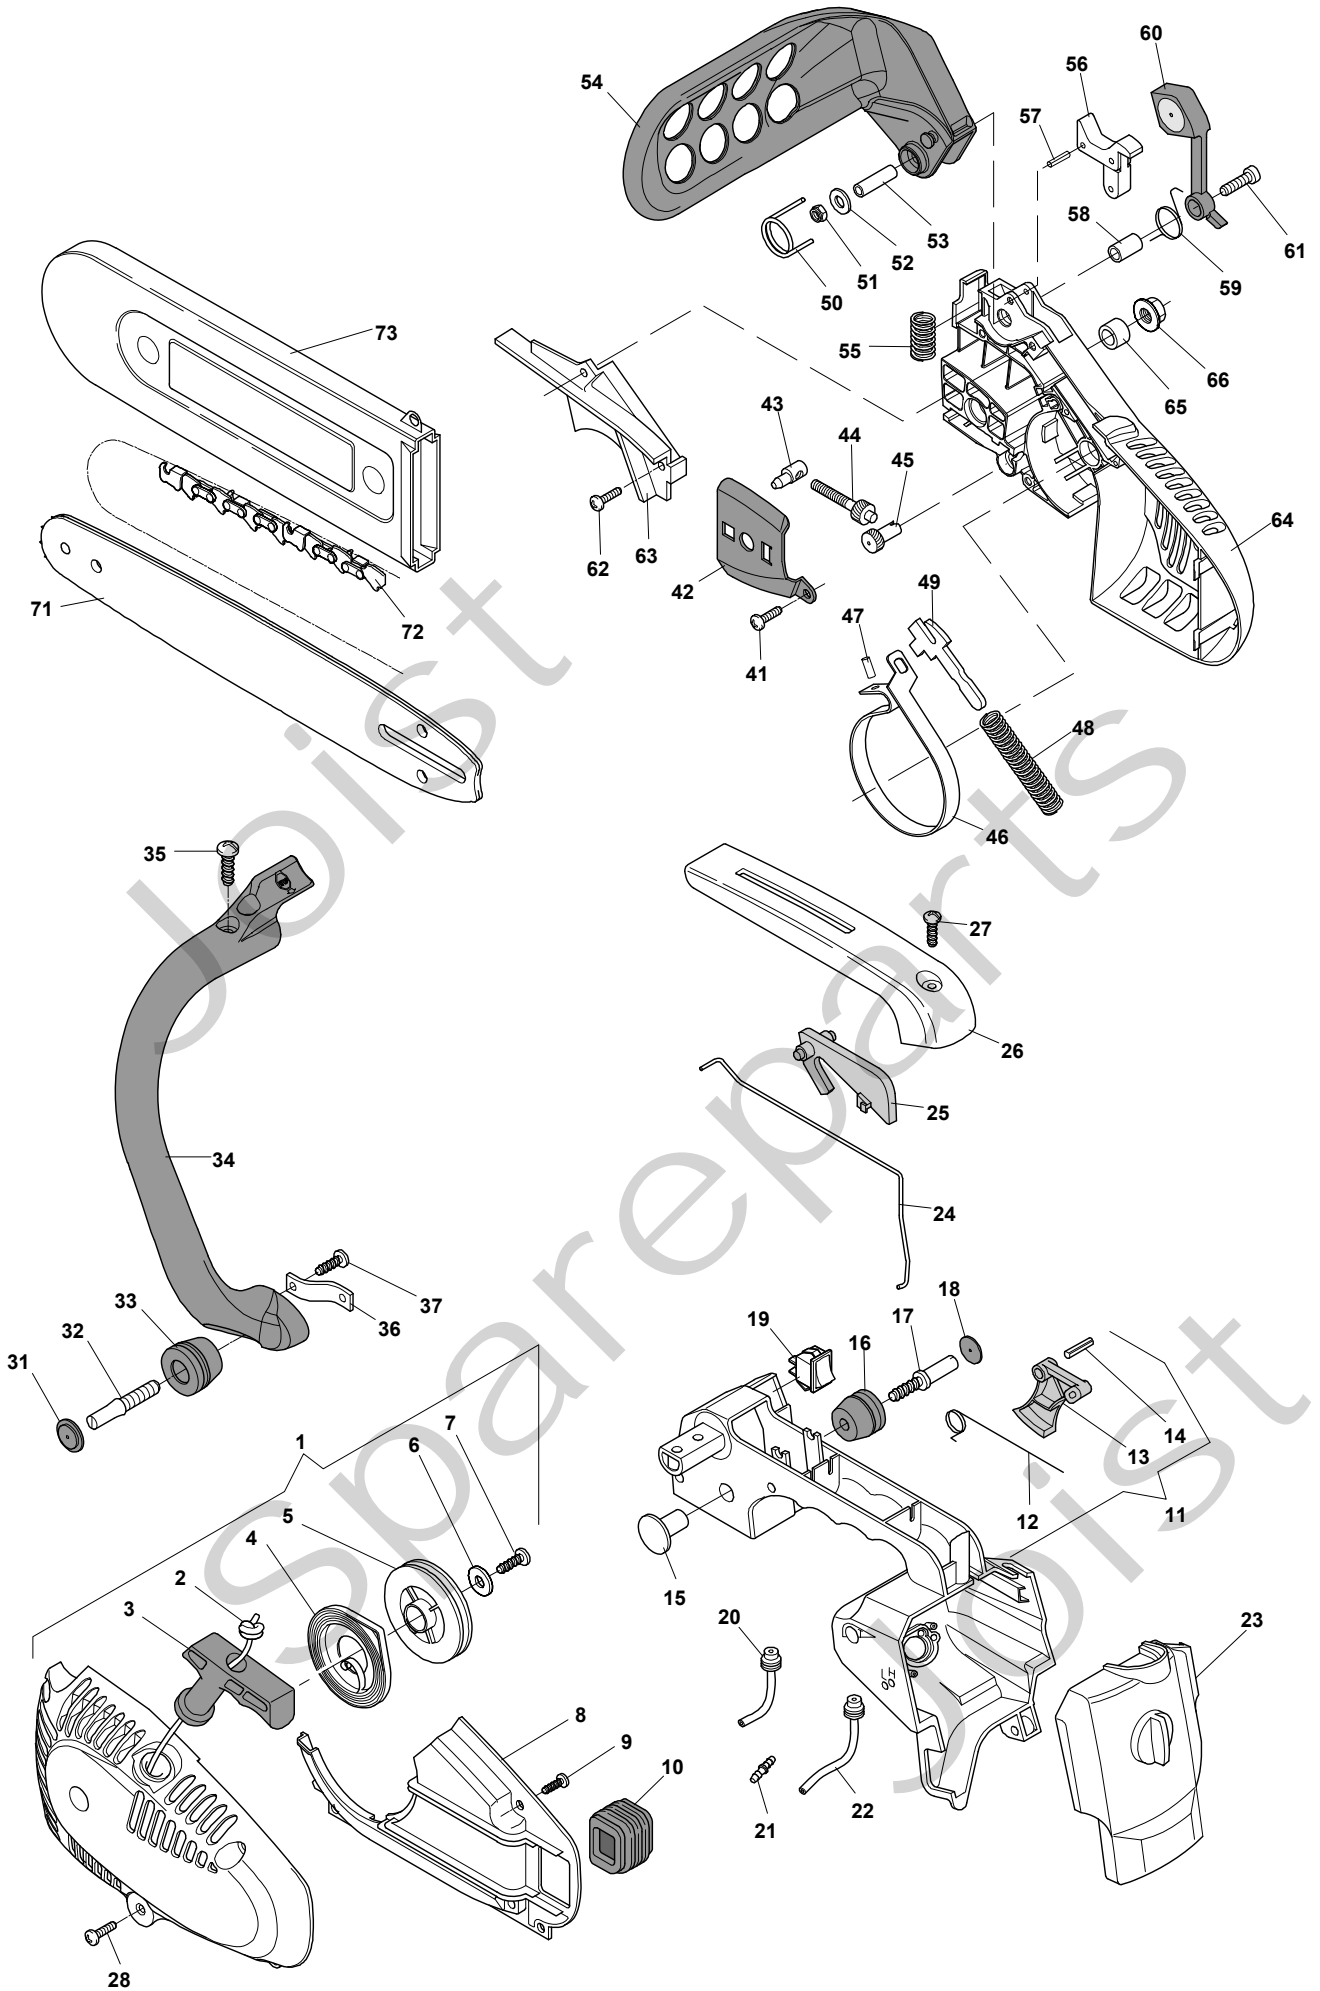

SPR 270 - Model Year 2012

SPR 270 - Model Year 2011

Pos. Fig.	Antal Quantity	Art No Part No	Benämning	Description	Anmärkning Notes
66	1	6995180	Kedjestopp	Chain Guard	
67	1	6995179	Skruv	Screw	
71	1	6995204	Packning	Gasket	
72	1	6995223	Bricka	Washer	
73	1	6995191	O jefilter m.slang	Filter Intank Assy With Pipe	
74	1	383594507/0	Oljepump	Oil Pump Assy	
75	1	323878075/0	Skruv	Female Screw	
76	1	6995205	Rör	Tube	
77	2	6995008	Skruv	Screw	
78	1	6995206	Pumplock	Cover Pump	
79	2	23878008/0	Skruv	Screw	
80	1	6995230	Nållager	Needle Bearing	
81	1	6995176	Kopplingshjul	"Drum Ass'Y, Clutch 3/8""	
81	1	6995178	Kopplingshjul	"Drum Ass'Y, Clutch 1/4""	
82	1	6995203	Bricka	Sprocket Washer	
83	1	6995177	Koppling	Clutch Ass.Y	
84	1	6995241	Plåt	Plate	
85	1	6995220	Ventil	Valve	
86	1	6995192	Packning	Gasket	
87	1	23275005/0	Dämpelement	Shock Absorber	
88	1	23878007/0	Skruv	Screw	
89	1	23790006/0	Lock	Cap	
90	1	6995219	Klämman	Clamp	
91	1	23878009/0	Skruv	Screw	
92	1	6995231	Slangklämman	Fair Led	
93	1	6995184	Rör	Tube	
94	1	6995235	Rörförbindning	Tube Connection	
95	1	6995181	Skruv	Screw	