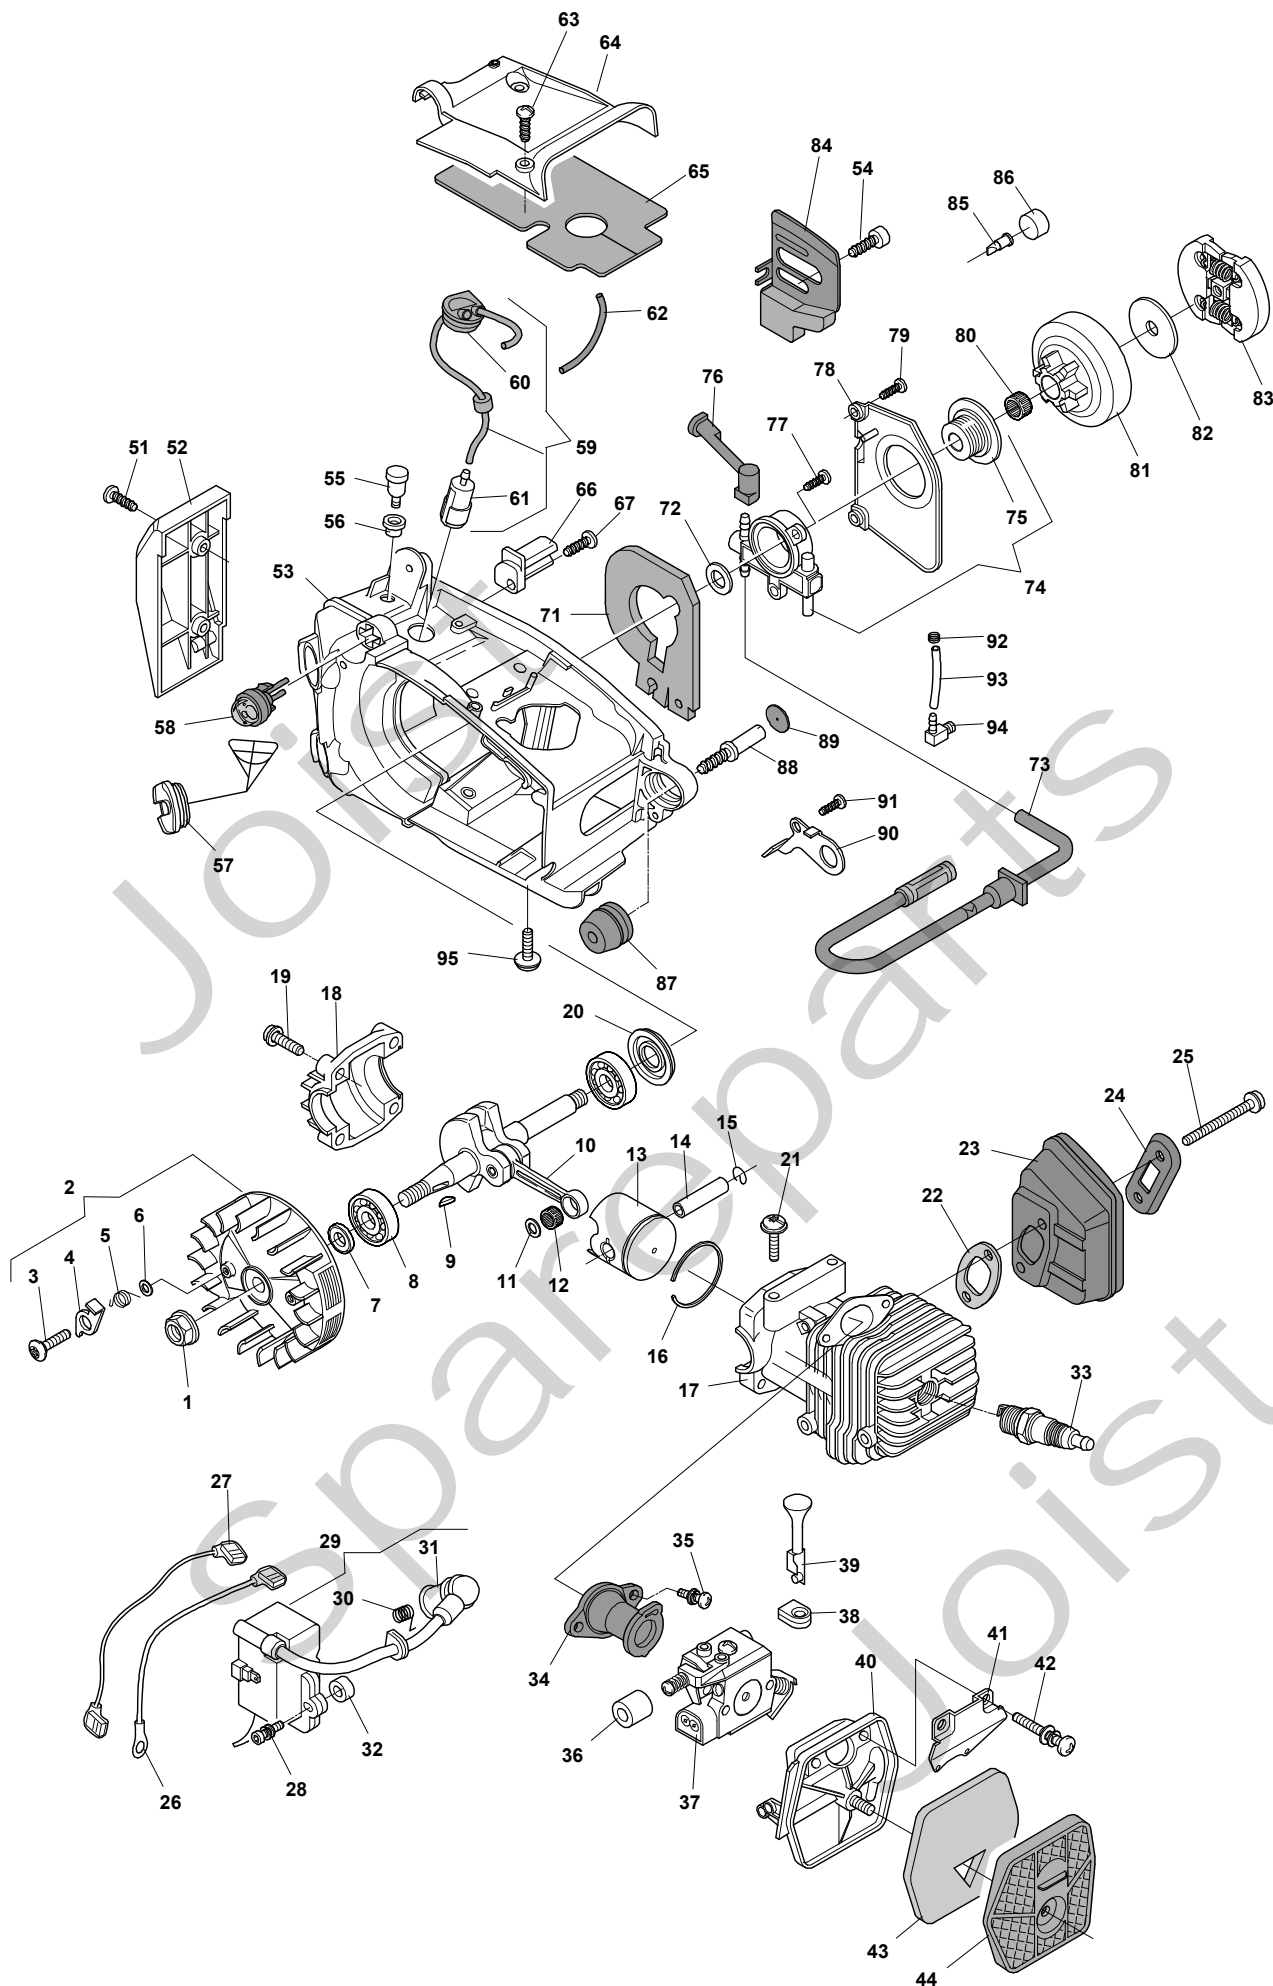

SPR 270 - Model Year 2012

SPR 270 - Model Year 2011

Pos. Fig.	Antal Quantity	Art No Part No	Benämning	Description	Anmärkning Notes
66	1	6995180	Kedjestopp	Chain Guard	
67	1	6995179	Skruv	Screw	
71	1	6995204	Packning	Gasket	
72	1	6995223	Bricka	Washer	
73	1	6995191	O jefilter m.slang	Filter Intank Assy With Pipe	
74	1	383594507/0	Oljepump	Oil Pump Assy	
75	1	323878075/0	Skruv	Female Screw	
76	1	6995205	Rör	Tube	
77	2	6995008	Skruv	Screw	
78	1	6995206	Pumplock	Cover Pump	
79	2	23878008/0	Skruv	Screw	
80	1	6995230	Nållager	Needle Bearing	
81	1	6995176	Kopplingshjul	"Drum Ass'Y, Clutch 3/8""	
81	1	6995178	Kopplingshjul	"Drum Ass'Y, Clutch 1/4""	
82	1	6995203	Bricka	Sprocket Washer	
83	1	6995177	Koppling	Clutch Ass.Y	
84	1	6995241	Plåt	Plate	
85	1	6995220	Ventil	Valve	
86	1	6995192	Packning	Gasket	
87	1	23275005/0	Dämpelement	Shock Absorber	
88	1	23878007/0	Skruv	Screw	
89	1	23790006/0	Lock	Cap	
90	1	6995219	Klämman	Clamp	
91	1	23878009/0	Skruv	Screw	
92	1	6995231	Slangklämman	Fair Led	
93	1	6995184	Rör	Tube	
94	1	6995235	Rörförbindning	Tube Connection	
95	1	6995181	Skruv	Screw	