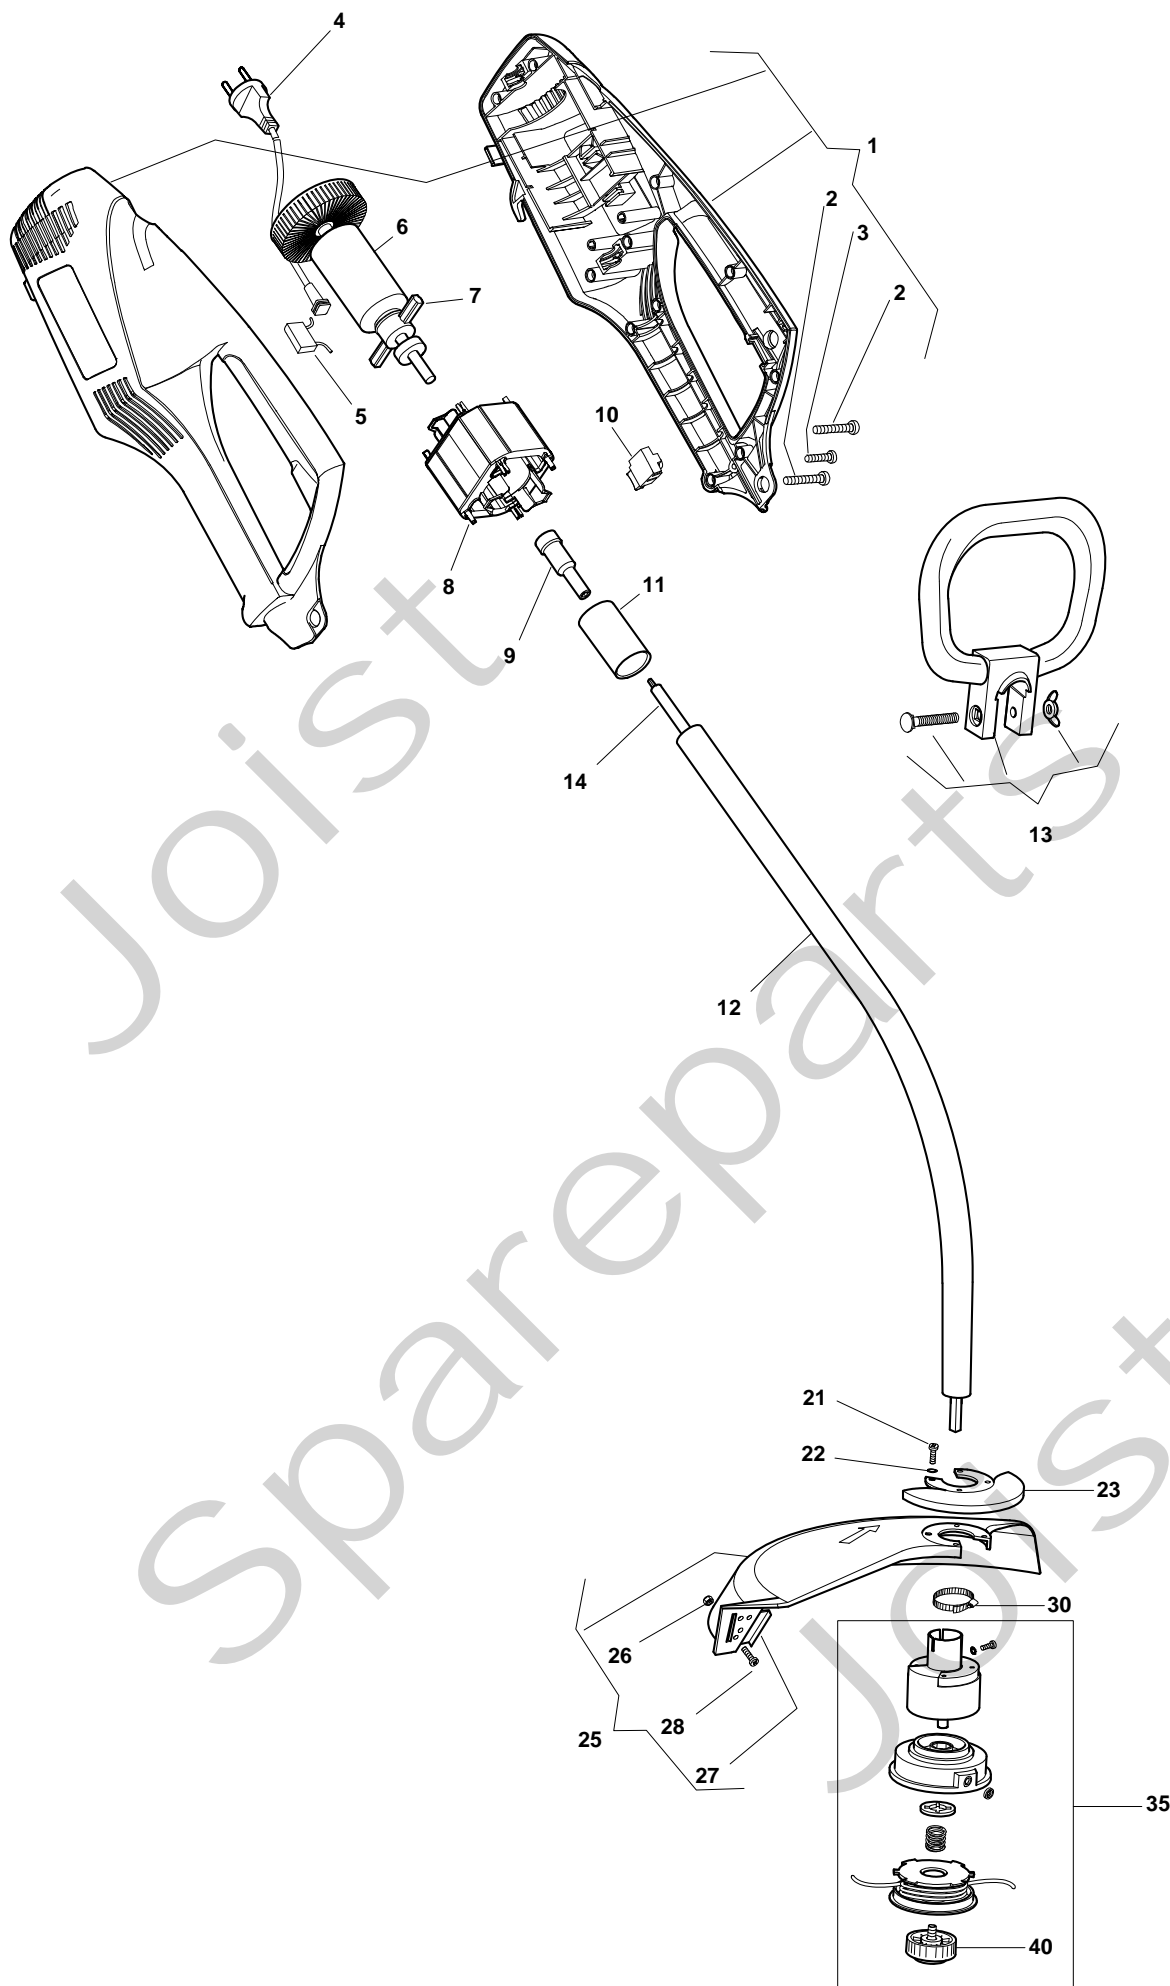

Genuine Spare Parts

www.stiga.com

ST 750 Model Year 2009

- Use GLOBAL GARDEN PRODUCT Genuine Spare Parts specified in the parts list for repair and/or replacement.
- The contents described in the parts list may change due to improvement.
- The drawings of the spare parts are only indicative and might not represent the part in question exactly.
- The indications "right" - "left" - "front" - "rear" refer to the position of the operator when using the machine.
- When placing orders of parts for repair and/or replacement, make sure that the illustrated parts list is the one applying to the machine's year of manufacture, as shown on the identification plate attached to the machine.

Decespugliatori

Decespugliatori

Pos. Fig.	Antal Quantity	Art No Part No	Benämning	Description	Anmärkning Notes
1	1	6985072	Handtag, vä+hö	Semi-Handgrips Yellow	
2	11	6985034	Skruv	Screw	
3	1	6985051	Skruv	Screw	
4	1	6985065	Anslutn.kabel m.kont.	Feed Line With Plug	
5	1	6985033	Kondensator	Capacitor	
6	1	6985068	Rotor	Armature	
7	2	6985074	Borste	Brushhold	
8	1	6985077	Stator	Field	
9	1	6985069	Axelanslutning	Connecting Head Assy	
10	1	6985071	Brytare	Switch	
11	1	6985064	Distans	Spacer	
12	1	6985078	Transmissionsrör	Transmission Pipe Ass.Y	
13	1	6985092	Handtag-främre	Front Handgrip Ass.	
14	1	6985082	Transmissionsaxel	Transmission Shaft Ass.Y	
21	4	6985063	Skruv	Screw	
22	4	6985058	Bricka	Washer	
23	1	6985052	Krage	Collar	
25	1	6985090	Skyddskåpa	Safety Cover Ass.Y	
26	2	6985038	Mutter	Nut	
27	1	6985054	Kniv	Line Cutter	
28	2	6985036	Skruv	Screw	
30	1	6985089	Klämma	Clamp	
35	1	6985095	Skärhuvud kpl	Cutting Line Assy	
40	1	6985085	Knopp	Knob	