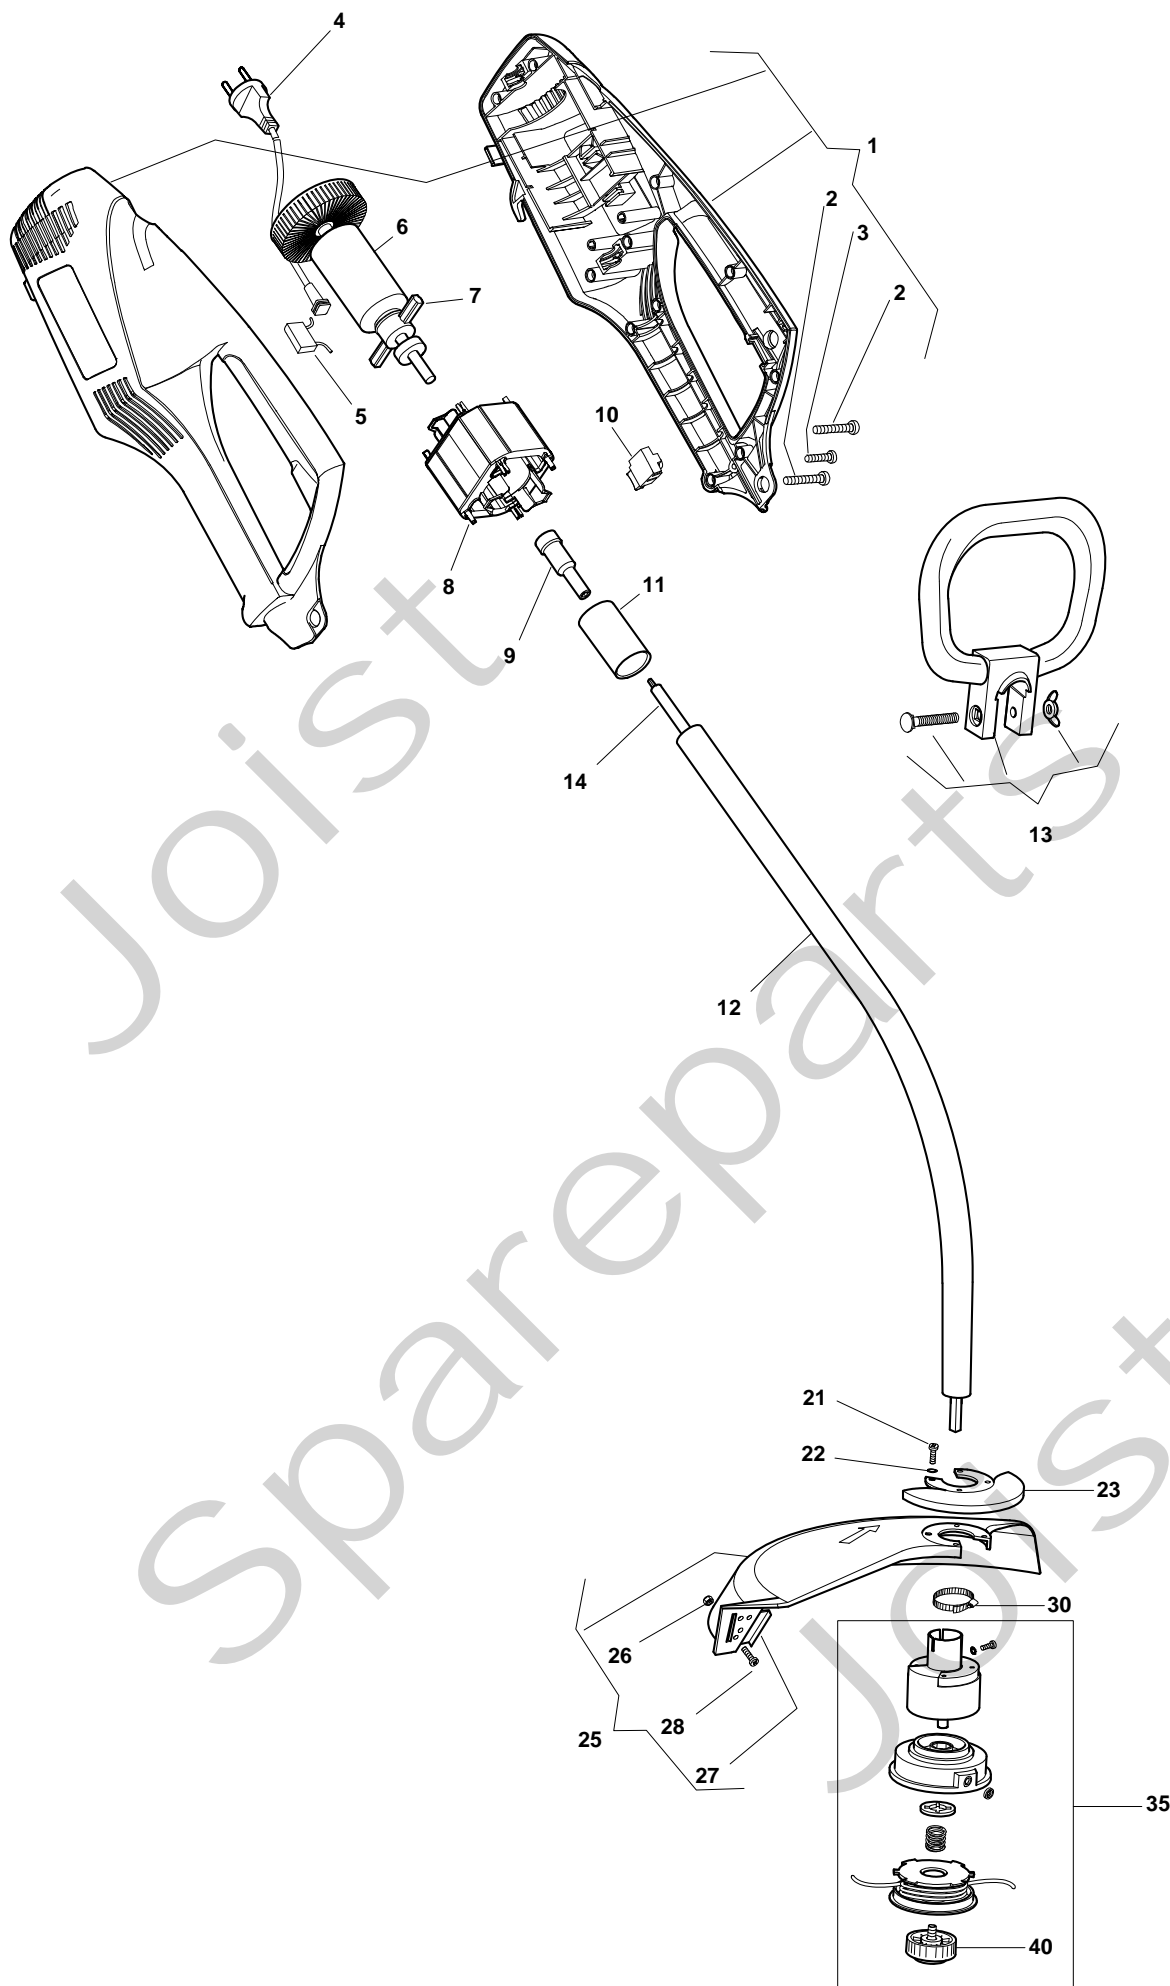

## ST 750 Model Year 2010

- Use GLOBAL GARDEN PRODUCT Genuine Spare Parts specified in the parts list for repair and/or replacement.
- The contents described in the parts list may change due to improvement.
- The drawings of the spare parts are only indicative and might not represent the part in question exactly.
- The indications "right" - "left" - "front" - "rear" refer to the position of the operator when using the machine.
- When placing orders of parts for repair and/or replacement, make sure that the illustrated parts list is the one applying to the machine's year of manufacture, as shown on the identification plate attached to the machine.

## Decespugliatori

Pos. Fig.	Antal Quantity	Art No Part No	Benämning	Description	Anmärkning Notes
1	1	6985072	Handtag, vä+hö	Semi-Handgrips Yellow	
2	11	6985034	Skruv	Screw	
3	1	6985051	Skruv	Screw	
4	1	6985065	Anslutn.kabel m.kont.	Feed Line With Plug	
5	1	6985033	Kondensator	Capacitor	
6	1	6985068	Rotor	Armature	
7	2	6985074	Borste	Brushhold	
8	1	6985077	Stator	Field	
9	1	6985069	Axelanslutning	Connecting Head Assy	
10	1	6985071	Brytare	Switch	
11	1	6985064	Distans	Spacer	
12	1	6985078	Transmissionsrör	Transmission Pipe Ass.Y	
13	1	6985092	Handtag-främre	Front Handgrip Ass.	
14	1	6985082	Transmissionsaxel	Transmission Shaft Ass.Y	
21	4	6985063	Skruv	Screw	
22	4	6985058	Bricka	Washer	
23	1	6985052	Krage	Collar	
25	1	6985090	Skyddskåpa	Safety Cover Ass.Y	
26	2	6985038	Mutter	Nut	
27	1	6985054	Kniv	Line Cutter	
28	2	6985036	Skruv	Screw	
30	1	6985089	Klämma	Clamp	
35	1	6985095	Skärhuvud kpl	Cutting Line Assy	
40	1	6985085	Knopp	Knob	