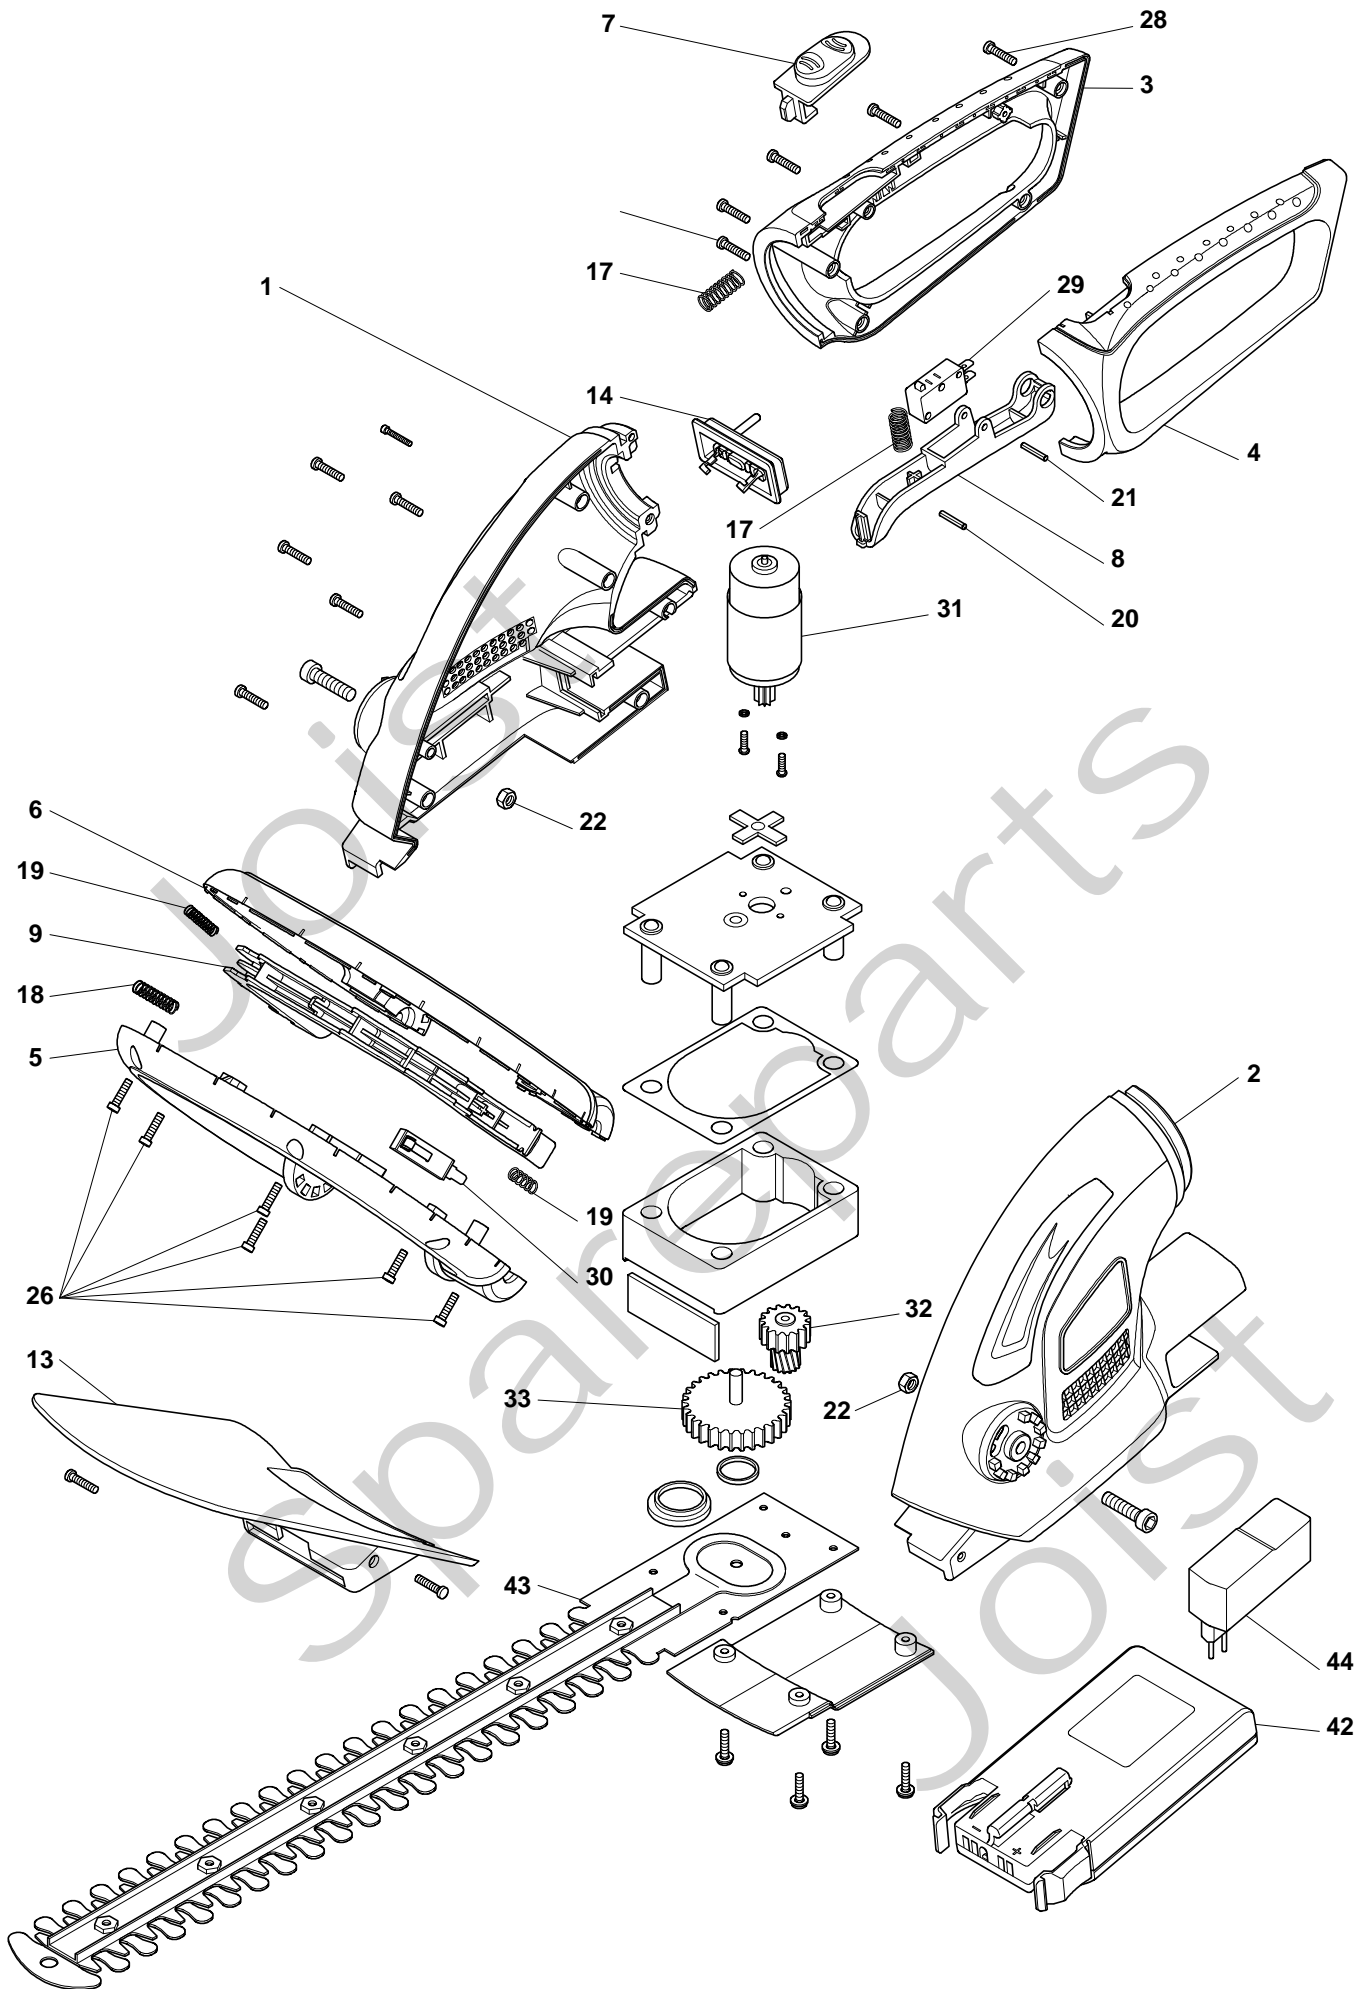

SHT 4620 A

SHT 4620 A

Pos. Fig.	Antal Quantity	Art No Part No	Benämning	Description	Anmärkning Notes
1	1	118800596/0	Växelhus-hö, gul	Right Housing, Yellow	
2	1	118800597/0	Växelhus-vä, gul	Left Housing, Yellow	
3	1	118800598/0	Handtag-hö	Right Handgrip	
4	1	118800599/0	Handtag-vä	Left Handgrip	
5	1	118800600/0	Handtag-främre	Front Handle Housing	
6	1	118800601/0	Kåpstöd	Front Handle Housing Support	
7	1	118800602/0	Knopp	Knob	
8	1	118800603/0	Strömställaren spak	Switch Lever	
9	1	118800604/0	Handtag-främre spak	Front Handle Lever	
13	1	118800605/0	Skydd	Guard	
14	1	118800606/0	Stöd	Support	
17	2	118800608/0	Fjäder	Spring	
18	1	118800609/0	Fjäder	Spring	
19	2	118800610/0	Fjäder	Spring	
20	1	118800611/0	Fjäder	Spring	
21	1	118800612/0	Fjäder	Spring	
29	1	118800613/0	Brytare	Switch	
30	1	118800614/0	Brytare	Switch	
31	1	118800615/0	Elmotor	Motor	
32	1	118800616/0	Drev	Pinion	
33	1	118800617/0	Kugghjul	Sprocket	
42	1	1911-9128-01	Batteri	Battery	
43	1	118800618/0	Kniv	Blades	
44	1	1911-9129-01	Batteriladdare	Battery Charger