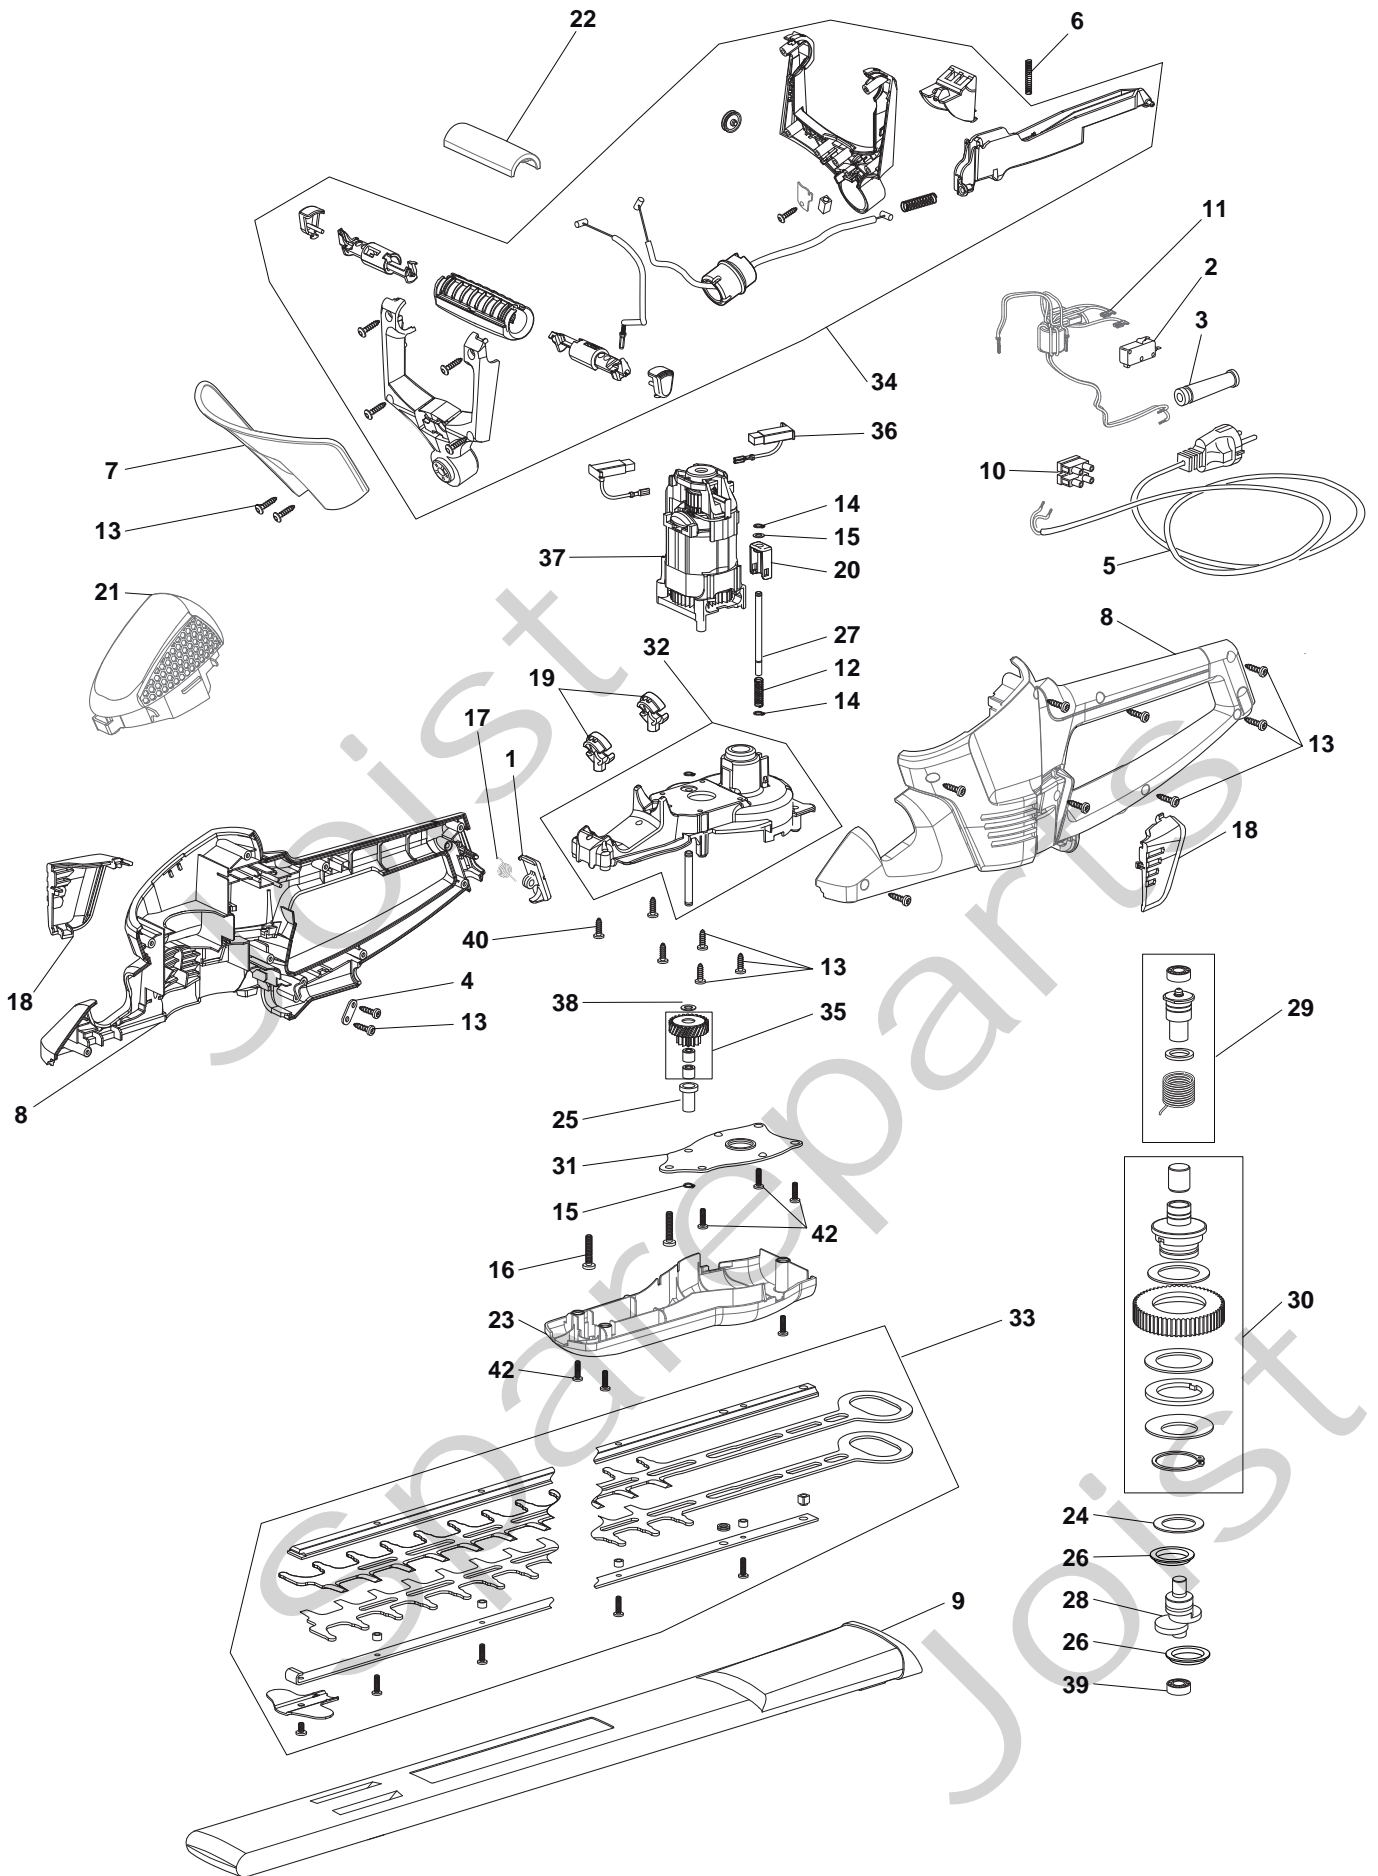

## SHT 700 Model Year 2013

- Use GLOBAL GARDEN PRODUCT Genuine Spare Parts specified in the parts list for repair and/or replacement.
- The contents described in the parts list may change due to improvement.
- The drawings of the spare parts are only indicative and might not represent the part in question exactly.
- The indications "right" - "left" - "front" - "rear" refer to the position of the operator when using the machine.
- When placing orders of parts for repair and/or replacement, make sure that the illustrated parts list is the one applying to the machine's year of manufacture, as shown on the identification plate attached to the machine.

THIS INFORMATION IS NOT INTENDED FOR SALE OR RESALE, AND THIS NOTICE MUST REMAIN ON ALL COPIES.

Position	Part No.	Q.Ty	Description
1	118801642/0	1	Cable Hook
2	1911-1579-01	1	Switch
3	1911-1066-01	1	Cord Protector
4	1911-1267-01	1	Restrainer
5	1911-1488-01	1	Power Cord Assy
6	118801655/0	1	Spring
7	118801656/0	1	Hand Guard
8	118801657/0	2	Housing
9	1911-1519-01	1	Blade Cover
10	1911-1104-01	1	Cable
11	118801658/0	1	Wire set
12	118801659/0	1	Spring
13	1911-1105-01	16	Screw
14	1911-1528-01	2	Circlip
15	1911-1529-01	2	Washer
16	112735657/0	2	Screw
17	118801660/0	1	Spring
18	118801661/0	2	Right/Left Hood
19	118801662/0	2	Ring
20	118801663/0	1	Spring Cap
21	118801664/0	1	Engine Cover
22	118801665/0	1	Grip Hood
23	118801666/0	1	Lower Case
24	118801667/0	1	Washer
25	118801668/0	1	Bush
26	118801669/0	2	Elastic Ring
27	118801670/0	1	Clutch pin
28	118801671/0	1	Pinion
29	118801672/0	1	Gear shaft
30	118801673/0	1	Spur gear
31	118801674/0	1	Support Plate
32	118801675/0	1	Upper Case
33	118801676/0	1	Blades
34	118801677/0	1	Handle Assy
35	118801678/0	1	Gear Assembly
36	1911-1617-01	2	Carbon Brush
37	1911-1616-01	1	Engine
38	1911-1550-01	1	Washer
39	118801679/0	1	Bearing
40	112726389/0	2	Screw
41	118801680/0	1	Ring
42	123878023/0	6	Screw