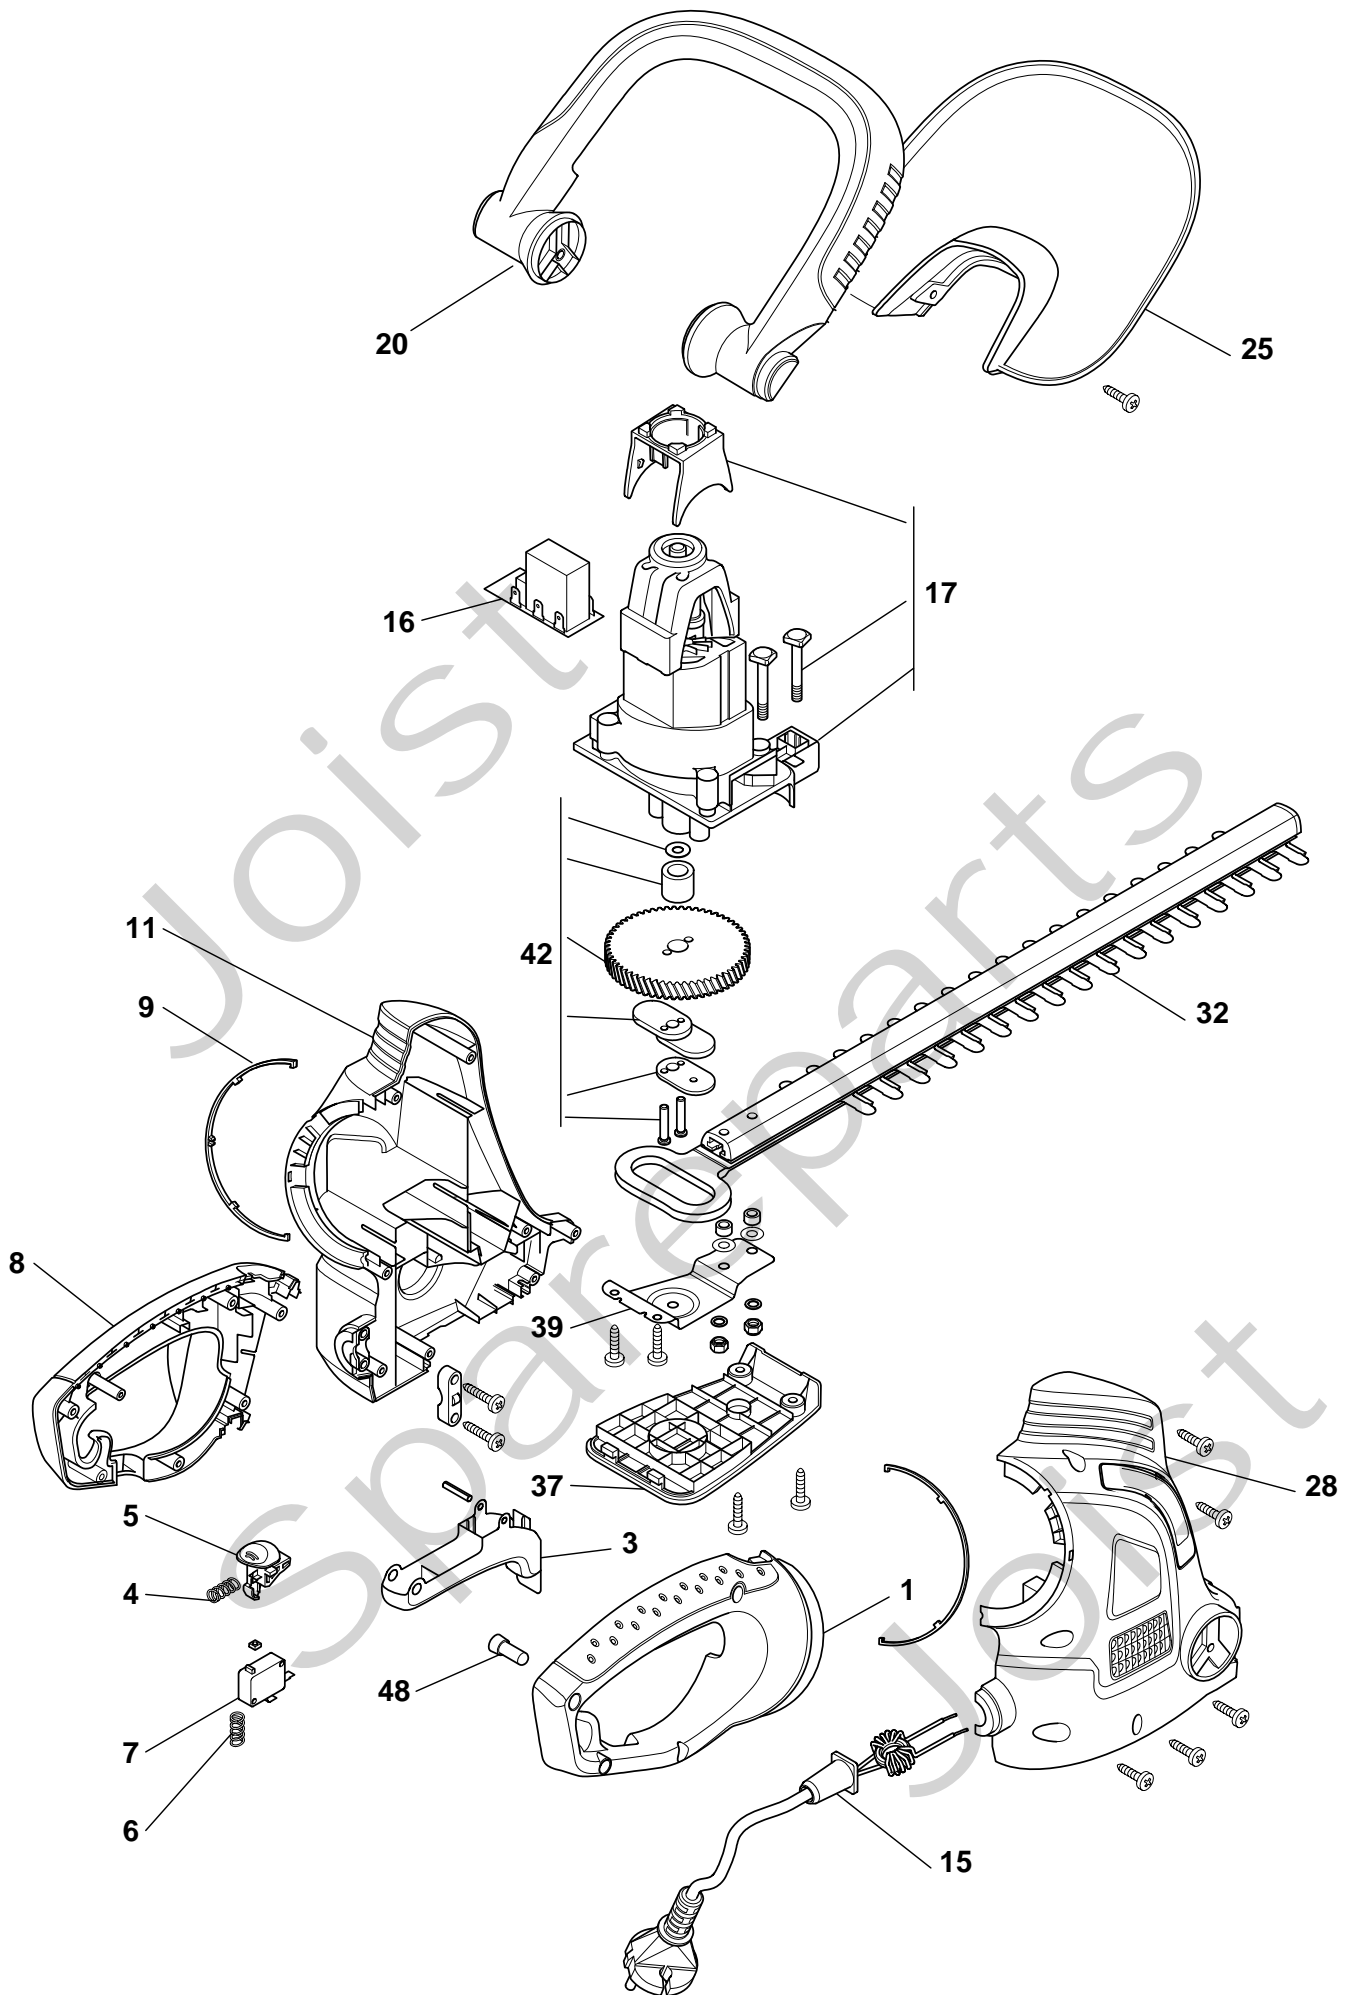

Genuine Spare Parts

www.stiga.com

SHT 600 Model Year 2012

- Use GLOBAL GARDEN PRODUCT Genuine Spare Parts specified in the parts list for repair and/or replacement.
- The contents described in the parts list may change due to improvement.
- The drawings of the spare parts are only indicative and might not represent the part in question exactly.
- The indications "right" - "left" - "front" - "rear" refer to the position of the operator when using the machine.
- When placing orders of parts for repair and/or replacement, make sure that the illustrated parts list is the one applying to the machine's year of manufacture, as shown on the identification plate attached to the machine.

THIS INFORMATION IS NOT INTENDED FOR SALE OR RESALE, AND THIS NOTICE MUST REMAIN ON ALL COPIES.

SHT 600

SHT 600

Pos. Fig.	Antal Quantity	Art No Part No	Benämning	Description	Anmärkning Notes
1	1	118800575/0	Handtag-hö	Right Handgrip	
3	1	118800576/0	Strömställaren så	Switch Lever	
4	1	118800577/0	Fjäder	Spring	
5	1	118800578/0	Knap	Button	
6	1	118800579/0	Fjäder	Spring	
7	1	118800580/0	Brytare	Switch	
8	1	118800581/0	Handtag-vä	Left Handgrip	
9	2	118800582/0	Låsring	Ring	
11	1	118800583/0	Handtag-vä	Left Handgrip	
15	1	118800584/0	Anslutningskabel	Power Cord Assy	
16	1	118800585/0	Elektroniska kort	Electronic Card	
17	1	118800587/0	Elmotor	Motor	
20	1	118800588/0	Handtag	Front Handgrip Ass.	
25	1	118800589/0	Skydd	Guard	
28	1	118800590/0	Handtag-hö	Right Handgrip	
32	1	118800572/0	Kniv kpl	Blade Ass.Y	
32	1	118800573/0	Kniv kpl	Blade Ass.Y	
37	1	118800591/0	Hus-undre	Lower Case	
39	1	118800592/0	Knivskydd	Blade Guard	
42	1	118800593/0	Växelhuss kpl	Transmission Unit	
48	1	118800594/0	Knap	Button	