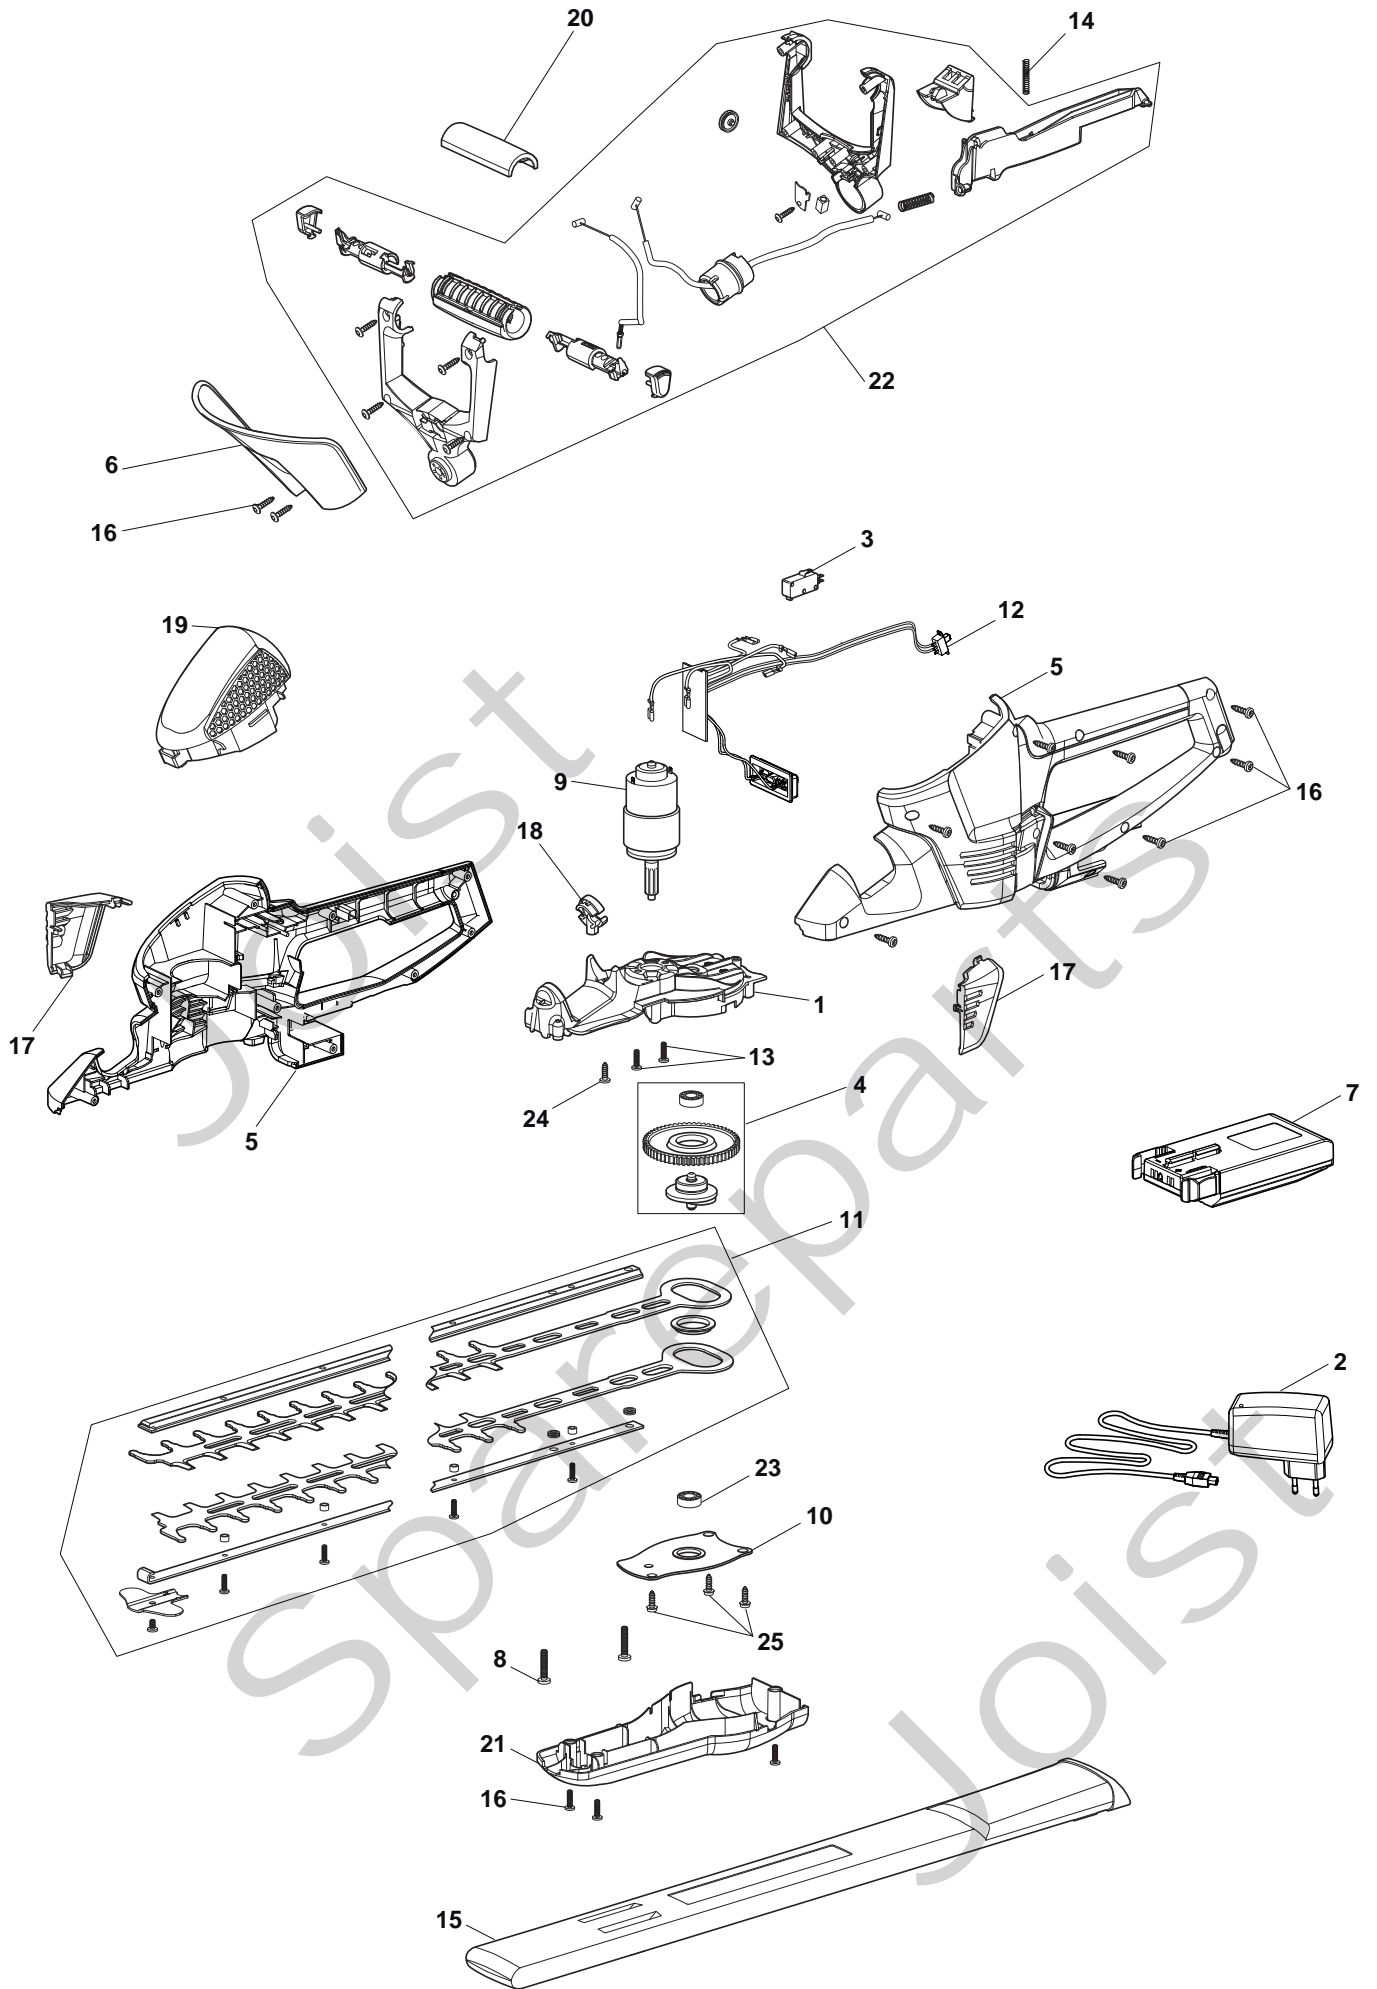

Genuine Spare Parts

www.stiga.com

SHT 5224 A Model Year 2013

- Use GLOBAL GARDEN PRODUCT Genuine Spare Parts specified in the parts list for repair and/or replacement.
- The contents described in the parts list may change due to improvement.
- The drawings of the spare parts are only indicative and might not represent the part in question exactly.
- The indications "right" - "left" - "front" - "rear" refer to the position of the operator when using the machine.
- When placing orders of parts for repair and/or replacement, make sure that the illustrated parts list is the one applying to the machine's year of manufacture, as shown on the identification plate attached to the machine.

THIS INFORMATION IS NOT INTENDED FOR SALE OR RESALE, AND THIS NOTICE MUST REMAIN ON ALL COPIES.

Position	Part No.	Q.Ty	Description
1	118801643/0	1	Upper Case
2	118801644/0	1	Battery Charger
3	118801645/0	1	Micro switch
4	118801646/0	1	Gear Assembly
5	118801647/0	2	Housing
6	118801648/0	1	Protection
7	118801649/0	1	Battery
8	112735657/0	2	Screw
9	118801650/0	1	Engine
10	118801651/0	1	Support
11	118801652/0	1	Blades
12	118801653/0	1	Contacting Cpl.
13	118801654/0	2	Screw
14	118801655/0	1	Pressure Spring
15	1911-1519-01	1	Blade Cover
16	1911-1105-01	14	Screw
17	118801661/0	2	Right/Left Hood
18	118801662/0	1	Ring
19	118801664/0	1	Engine Cover
20	118801665/0	1	Grip Hood
21	118801666/0	1	Lower Case
22	118801677/0	1	Handle Assy
23	118801679/0	1	Bearing
24	112726389/0	1	Screw
25	112728688/0	3	Screw