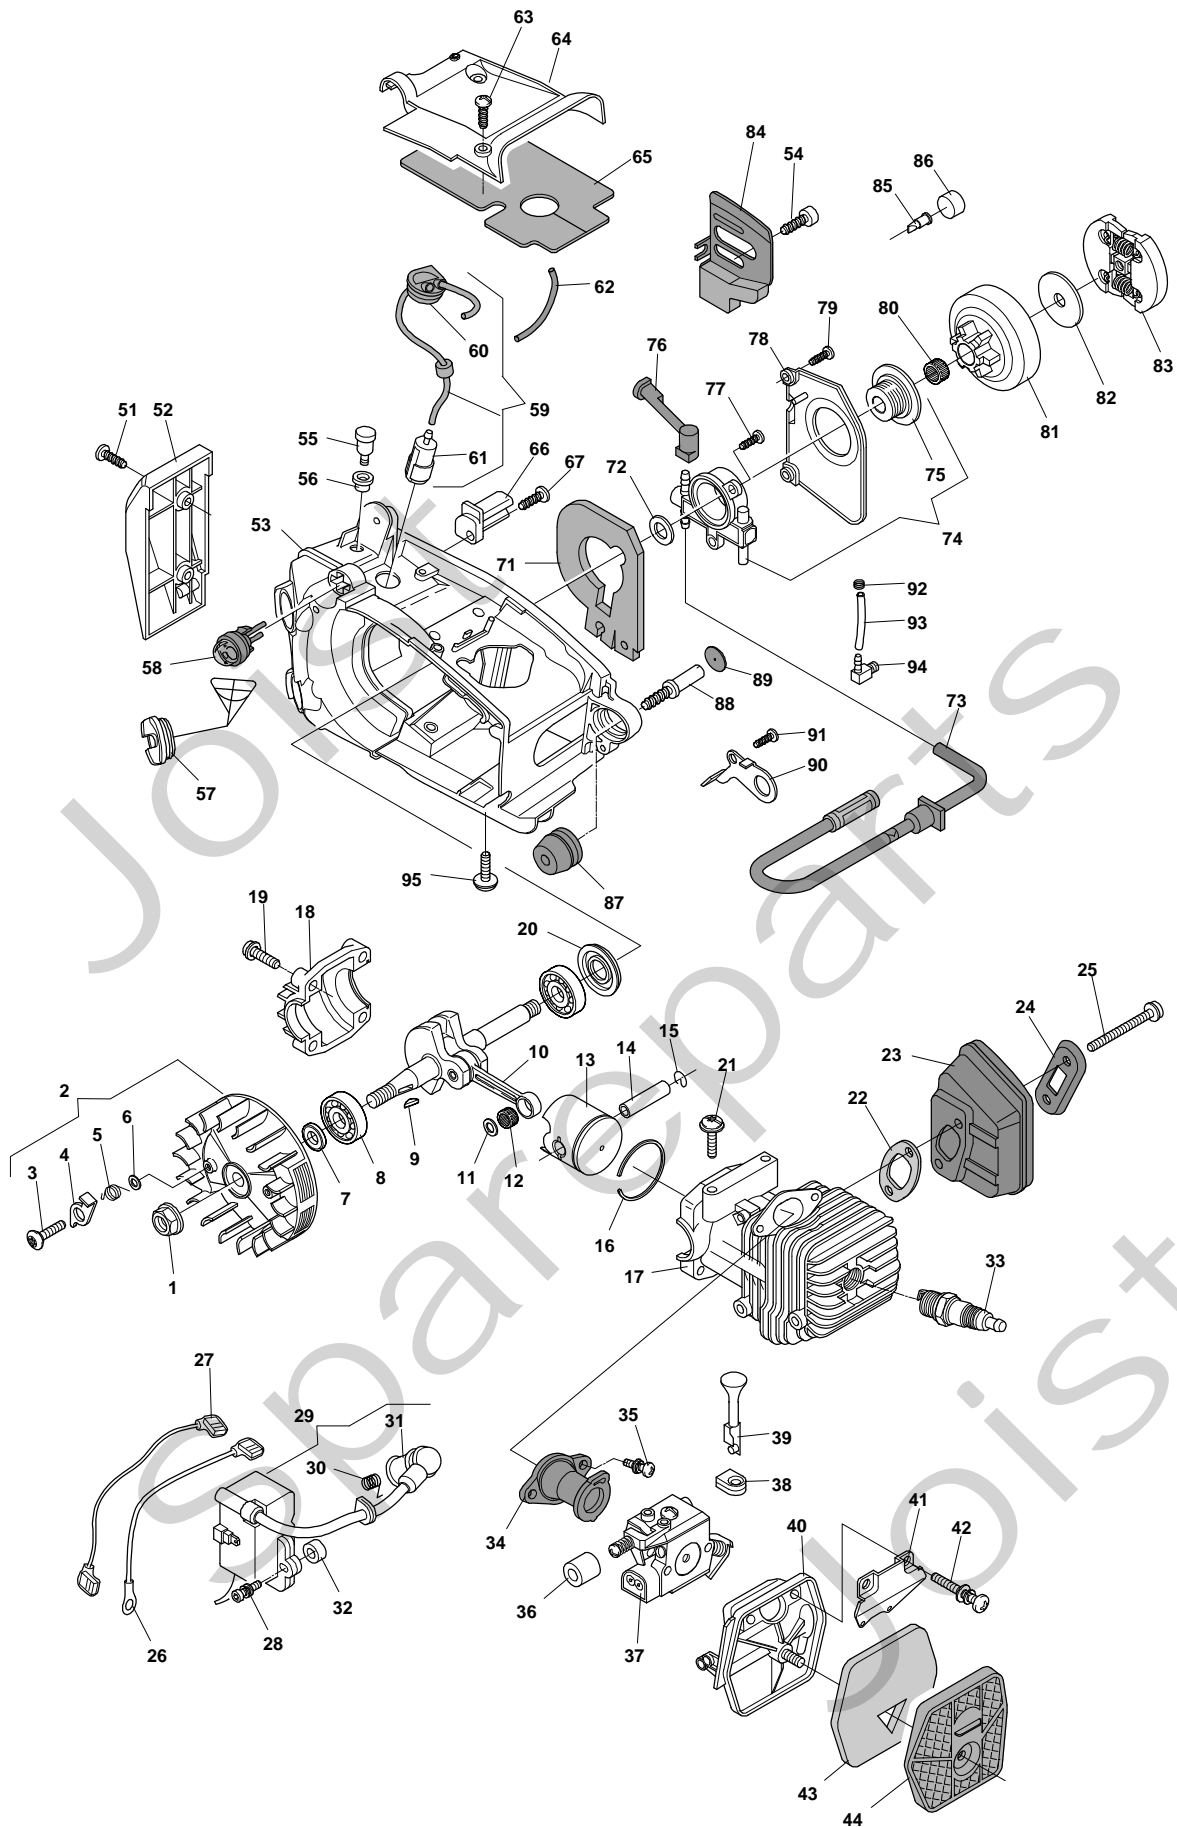

# Genuine Spare Parts

---

**SPR 270**

## SPR 270 - Model Year 2010

## SPR 270 - Model Year 2010

Pos. Fig.	Antal Quantity	Art No Part No	Benämning	Description	Anmärkning Notes
66	1	6995180	Kedjestopp	Chain Guard	
67	1	6995179	Skruv	Screw	
71	1	6995204	Packning	Gasket	
72	1	6995223	Bricka	Washer	
73	1	6995191	Oljefilter m.rör	Filter Intank Assy With Pipe	
74	1	32387			
75	1	6995222	Skruvhylsa	Female Screw	
76	1	6995205	Rör	Tube	
77	2	6995008	Skruv	Screw	
78	1	6995206	Pumplock	Cover Pump	
79	2	23878008/0	Skruv	Screw	
80	1	6995230	Nållager	Needle Bearing	
81	1	6995176	Kopplingshjul	"Drum Ass'Y, Clutch 3/8""	
81	1	6995178	Kopplingshjul	"Drum Ass'Y, Clutch 1/4""	
82	1	6995203	Bricka	Sprocket Washer	
83	1	6995177	Koppling	Clutch Ass.Y	
84	1	6995241	Plåt	Plate	
85	1	6995220	Ventil	Valve	
86	1	6995192	Packning	Gasket	
87	1	23275005/0	Dämpement	Shock Absorber	
88	1	23878007/0	Skruv	Screw	
89	1	23790006/0	Lock	Cap	
90	1	6995219	Klämma	Clamp	
91	1	23878009/0	Skruv	Screw	
92	1	6995231	Slangklämma	Fair Led	
93	1	6995184	Rör	Tube	
94	1	6995235	Rörförbindning	Tube Connection	
95	1	6995181	Skruv	Screw	
-	1	323878075/0	Skruvhylsa	Female Screw	
-	1	383594507/0	Oljepump	Oil Pump Assy	