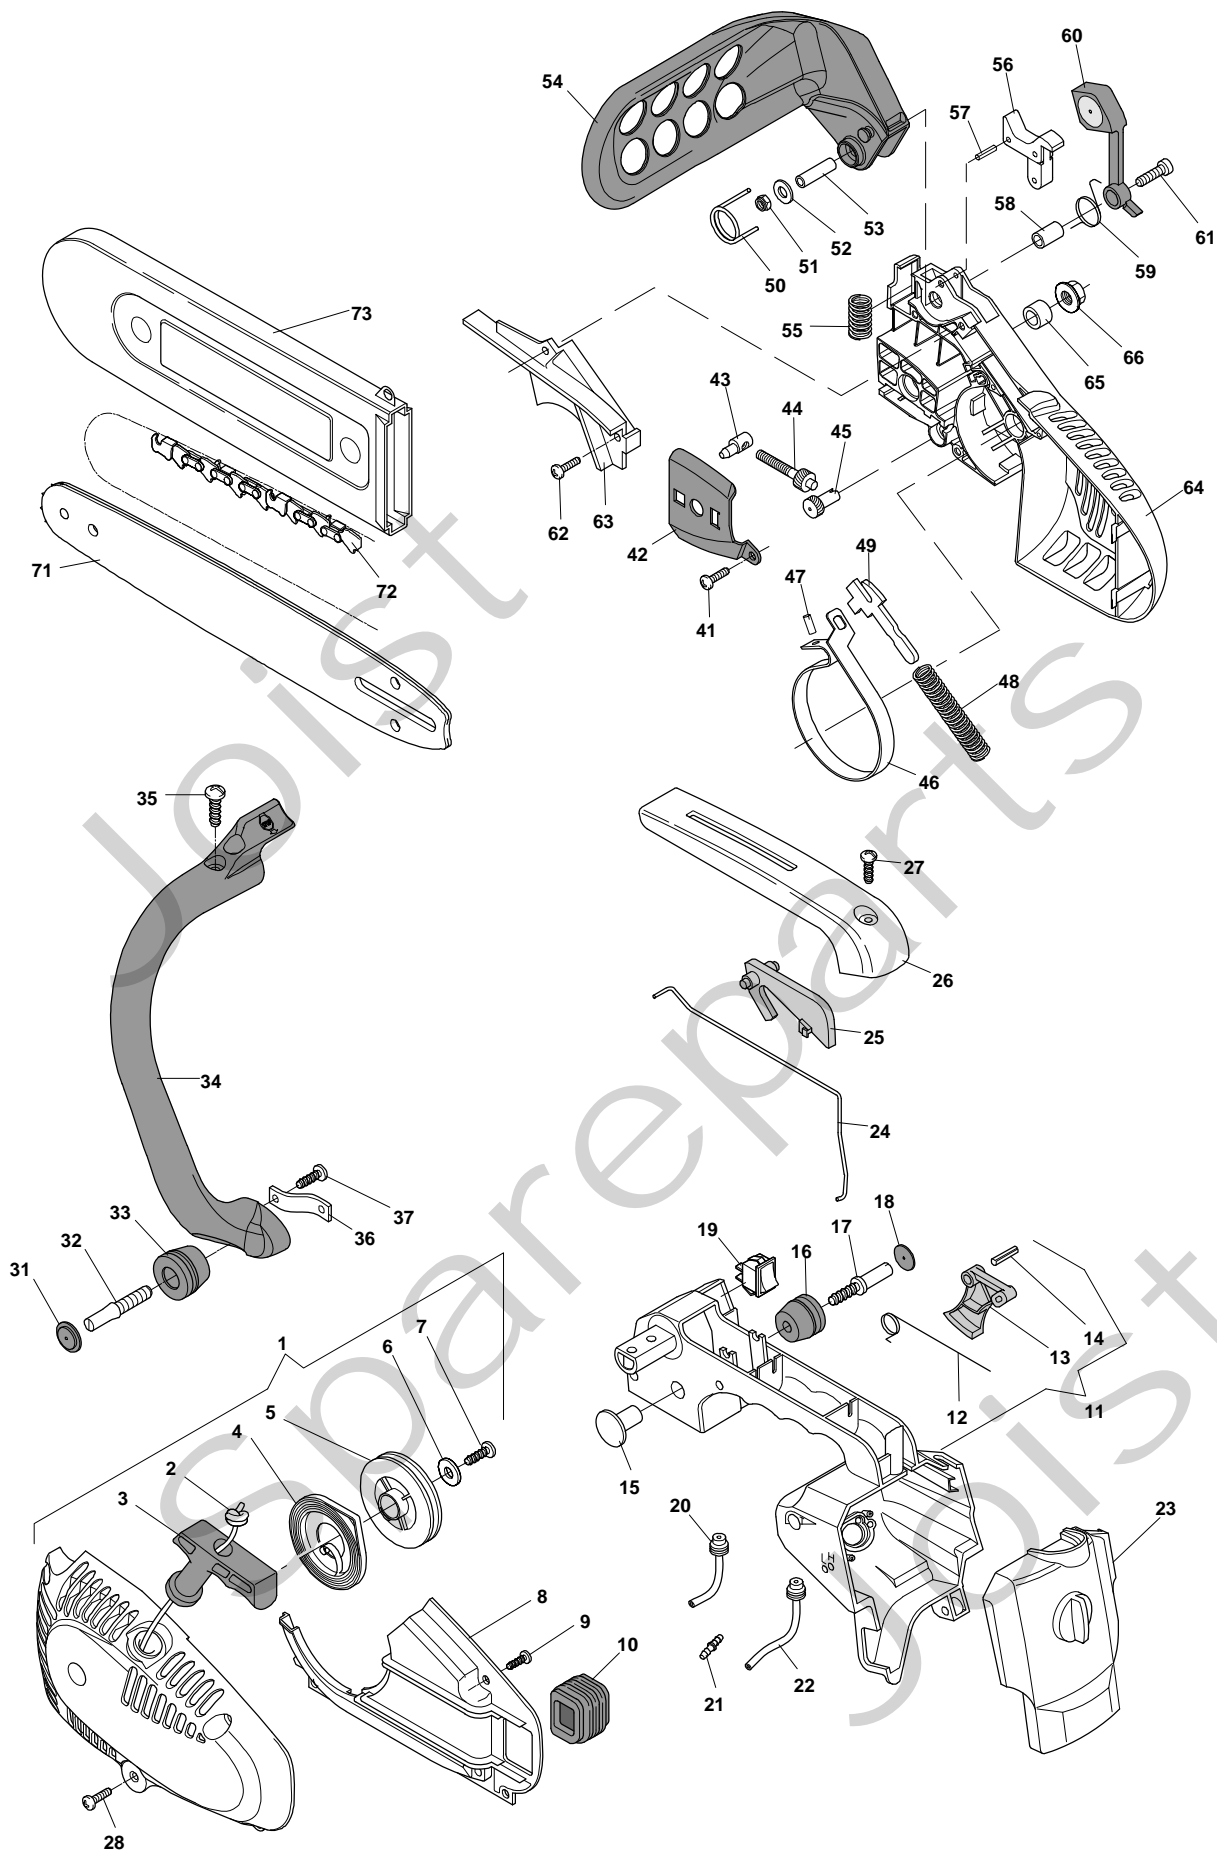

## SPR 270 - Model Year 2010

Pos. Fig.	Antal Quantity	Art No Part No	Benämning	Description	Anmärkning Notes
66	1	6995180	Kedjestopp	Chain Guard	
67	1	6995179	Skruv	Screw	
71	1	6995204	Packning	Gasket	
72	1	6995223	Bricka	Washer	
73	1	6995191	Oljefilter m.rör	Filter Intank Assy With Pipe	
74	1	32387			
75	1	6995222	Skruvhylsa	Female Screw	
76	1	6995205	Rör	Tube	
77	2	6995008	Skruv	Screw	
78	1	6995206	Pumplock	Cover Pump	
79	2	23878008/0	Skruv	Screw	
80	1	6995230	Nållager	Needle Bearing	
81	1	6995176	Kopplingshjul	"Drum Ass'Y, Clutch 3/8""	
81	1	6995178	Kopplingshjul	"Drum Ass'Y, Clutch 1/4""	
82	1	6995203	Bricka	Sprocket Washer	
83	1	6995177	Koppling	Clutch Ass.Y	
84	1	6995241	Plåt	Plate	
85	1	6995220	Ventil	Valve	
86	1	6995192	Packning	Gasket	
87	1	23275005/0	Dämpement	Shock Absorber	
88	1	23878007/0	Skruv	Screw	
89	1	23790006/0	Lock	Cap	
90	1	6995219	Klämma	Clamp	
91	1	23878009/0	Skruv	Screw	
92	1	6995231	Slangklämma	Fair Led	
93	1	6995184	Rör	Tube	
94	1	6995235	Rörförbindning	Tube Connection	
95	1	6995181	Skruv	Screw	
-	1	323878075/0	Skruvhylsa	Female Screw	
-	1	383594507/0	Oljepump	Oil Pump Assy	