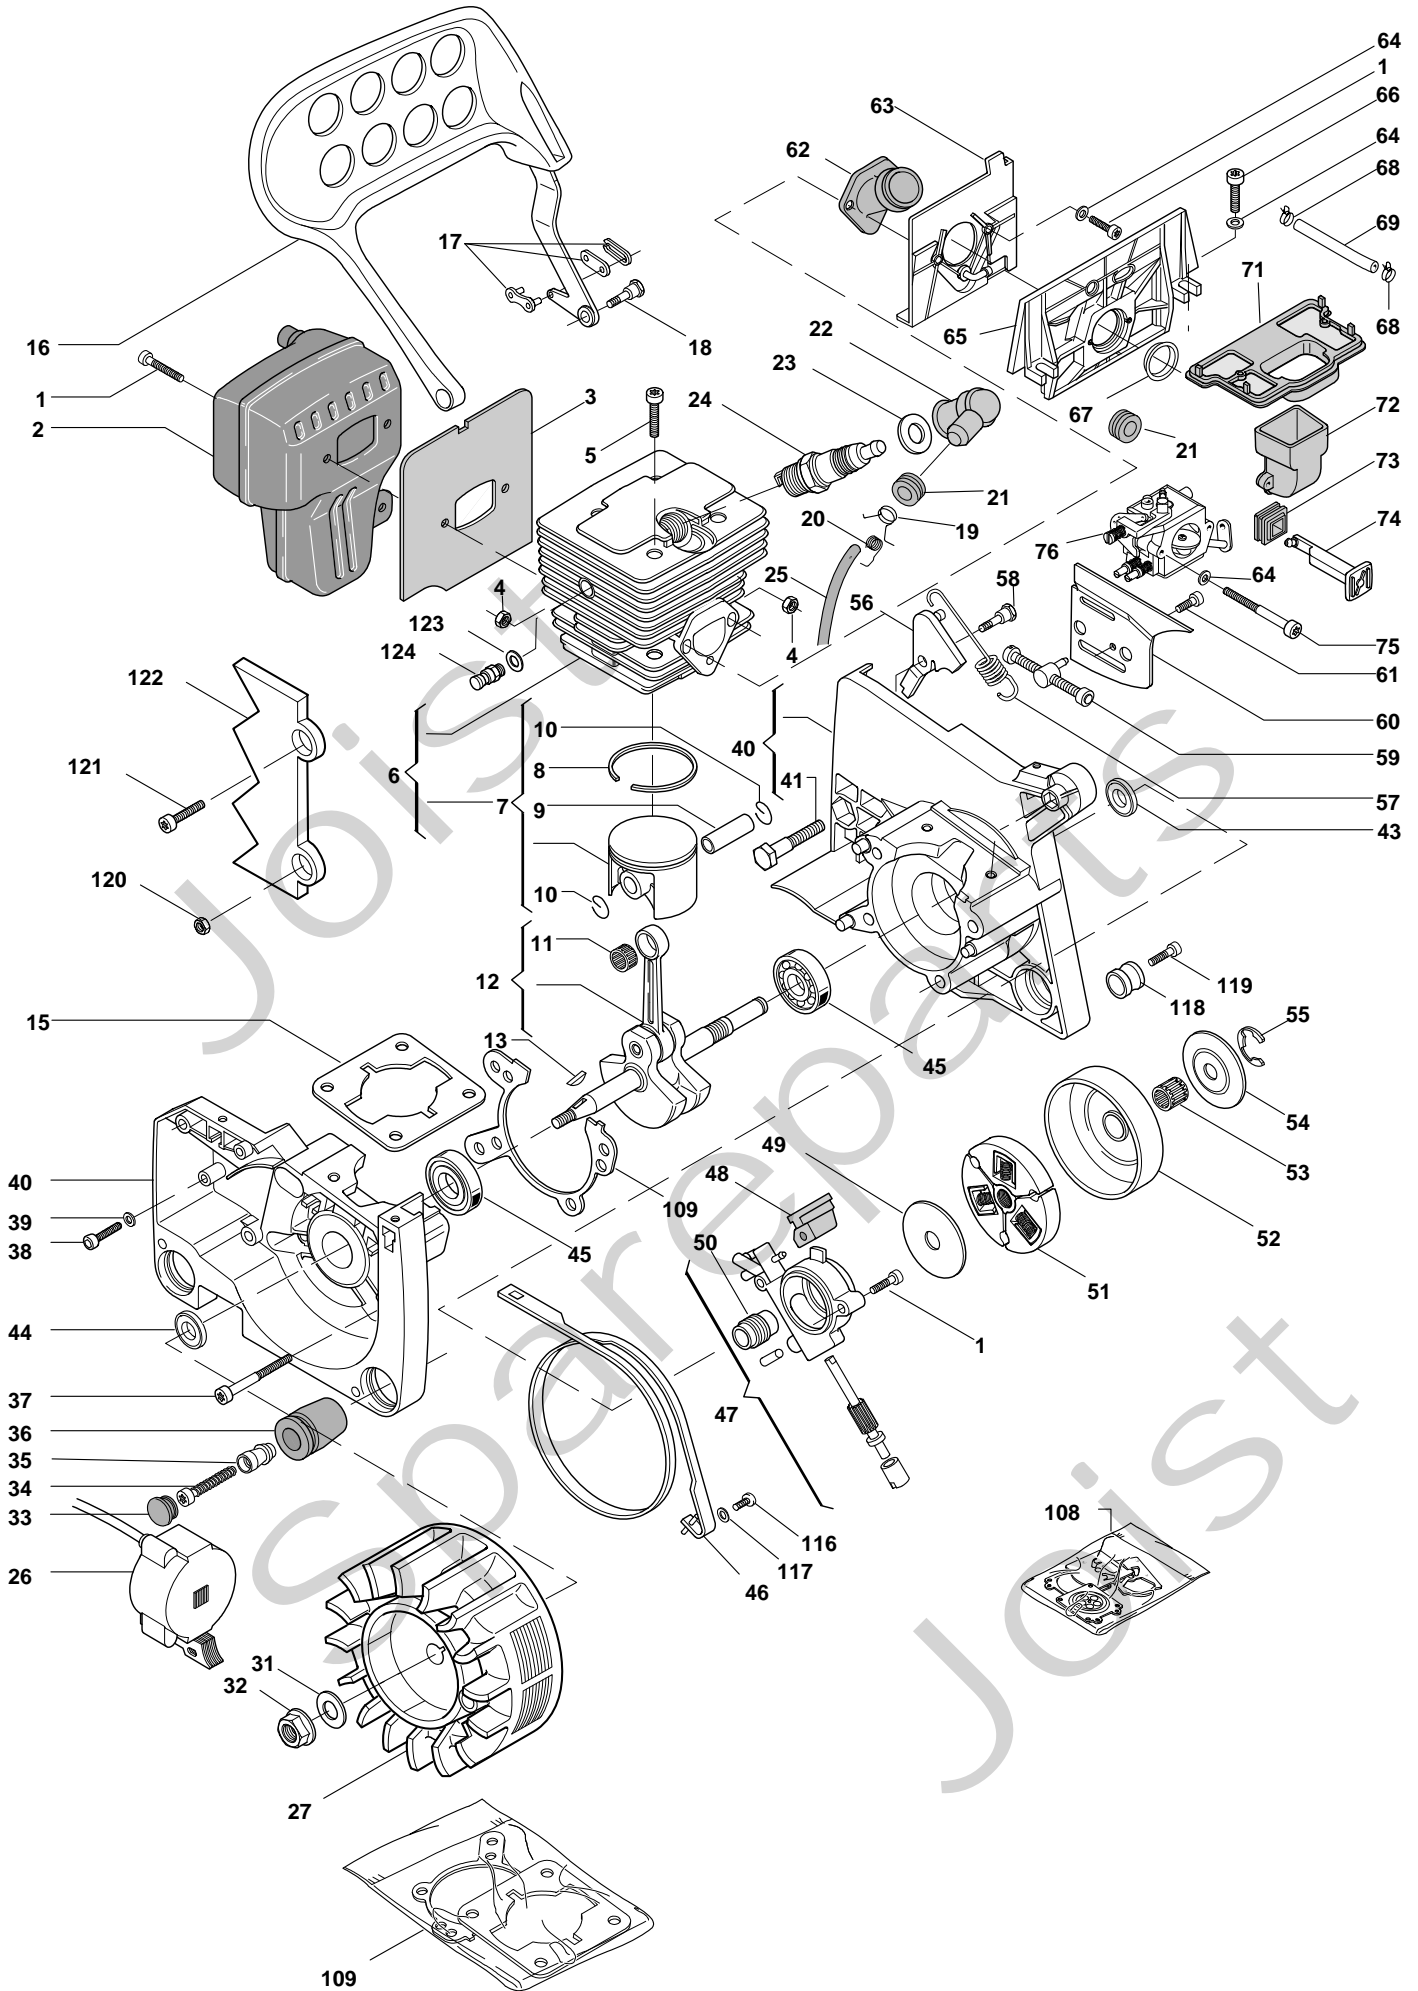

SP 522 - Model Year 2011

Pos. Fig.	Antal Quantity	Art No Part No	Benämning	Description	Anmärkning Notes
1	6	2135030	Skruv	Screw	
2	1	4121931	Ljuddämpare	Muffler Assy	
3	1	3615180	Packning	Muffler Gasket	
4	4	2432040	Mutter	Nut	
5	4	2135030	Skruv	Screw	
6	1	8540970/2	Cylinderkåpa	Cyl-Pist D.45 (Incl.49)	
7	1	8540960	Kolv kpl	Piston Ass.Y D.45 (Incl.46-48)	
8	1	3123110	Kolring	Piston Ring D. 45	
9	1	3158080	Kolvbult	Piston Pin D. 45	
10	2	3356020	Låsring	Circlip	
11	1	3116020	Nållager	Needle Bearing	
12	1	8251360	Vevaxel	Crankshaft (Incl. 11)	
13	1	3151010	Kil	Flywheel Key	
15	1	3724190	Cylinderkåpa	Cylinder Gasket	
16	1	4563940	Handskydd	Hand-Guard	
17	1	4250720	Kedjelänk	Chain Connection	
18	1	3630660/1	Bult	Pin	
19	1	3657450	Klämma	Clamp	
20	1	3657050	Tändstiftsfjäder	Spark Plug Spring	
21	2	3745130	Hylsa	Grommet	
22	1	3748880	Tändstiftshatt	Spark Plug Cover	
23	1	3721420	Bricka	Washer	
24	1	3210024	Tändstift	Spark Plug	
25	1	3211080	Spark Plug Cable	Spark Plug Cable	
26	1	3210690	Elektronikspole	Electr. Coil (Incl.25)	
27	1	4541220	Svånghjul	Flywheel	
31	1	2312080	Bricka	Washer	
32	1	2432050	Mutter	Nut	
33	5	3749837	Vibrationsdämpande gummipropp	Cap	
34	8	2123030	Skruv	Screw	
35	5	3642680	Bussning	Bushing	
36	5	3744250	Vibrationsdämpare	Shock Absorber	
37	4	2135130	Skruv	Screw	
38	2	2132510	Skruv	Screw	
39	2	2321050	Bricka	Washer	
40	1	8520940	Vevhus	Crankcase Assy	
41	2	2112460/1	Skruv	Screw	
43	1	3121120	Tätningring	Seal Ring	
44	1	3121070	Tätningring	Seal Ring	
45	2	3112030	Kullager	Ball Bearing	
46	1	3613760	Bromsband	Brake Band	
47	1	8251590	Oljepump	Oil Pump Assy	
48	1	3744730	Packning	Gasket	
49	1	3613770	Bricka	Washer	
50	1	3180310	Skruvhylsa	Female Screw	
51	1	4252820/1	Koppling kpl	Clutch Assy (3)	
52	1	4121960	Kopplingshjul	Sprocket	
53	1	3114080	Nållager	Needle Bearing	
54	1	3612620	Bricka	Washer	
55	1	12000955/0	Låsring	Circlip	
56	1	4121970	Kedjebromsarm	Chain Brake Lever	
57	1	3654580	Fjäder	Spring	
58	1	3630670	Bult	Pin	
59	1	4251710	Kedjesträckare	Chain Tensioner	
60	1	3613880	Svärdplåt	Plate	
61	1	2132500	Skruv	Screw	
62	1	3744710	Insugningsrör	Intake Manifold	
63	1	4251730	Fläns	Flange Assy	
64	10	2312090	Bricka	Washer