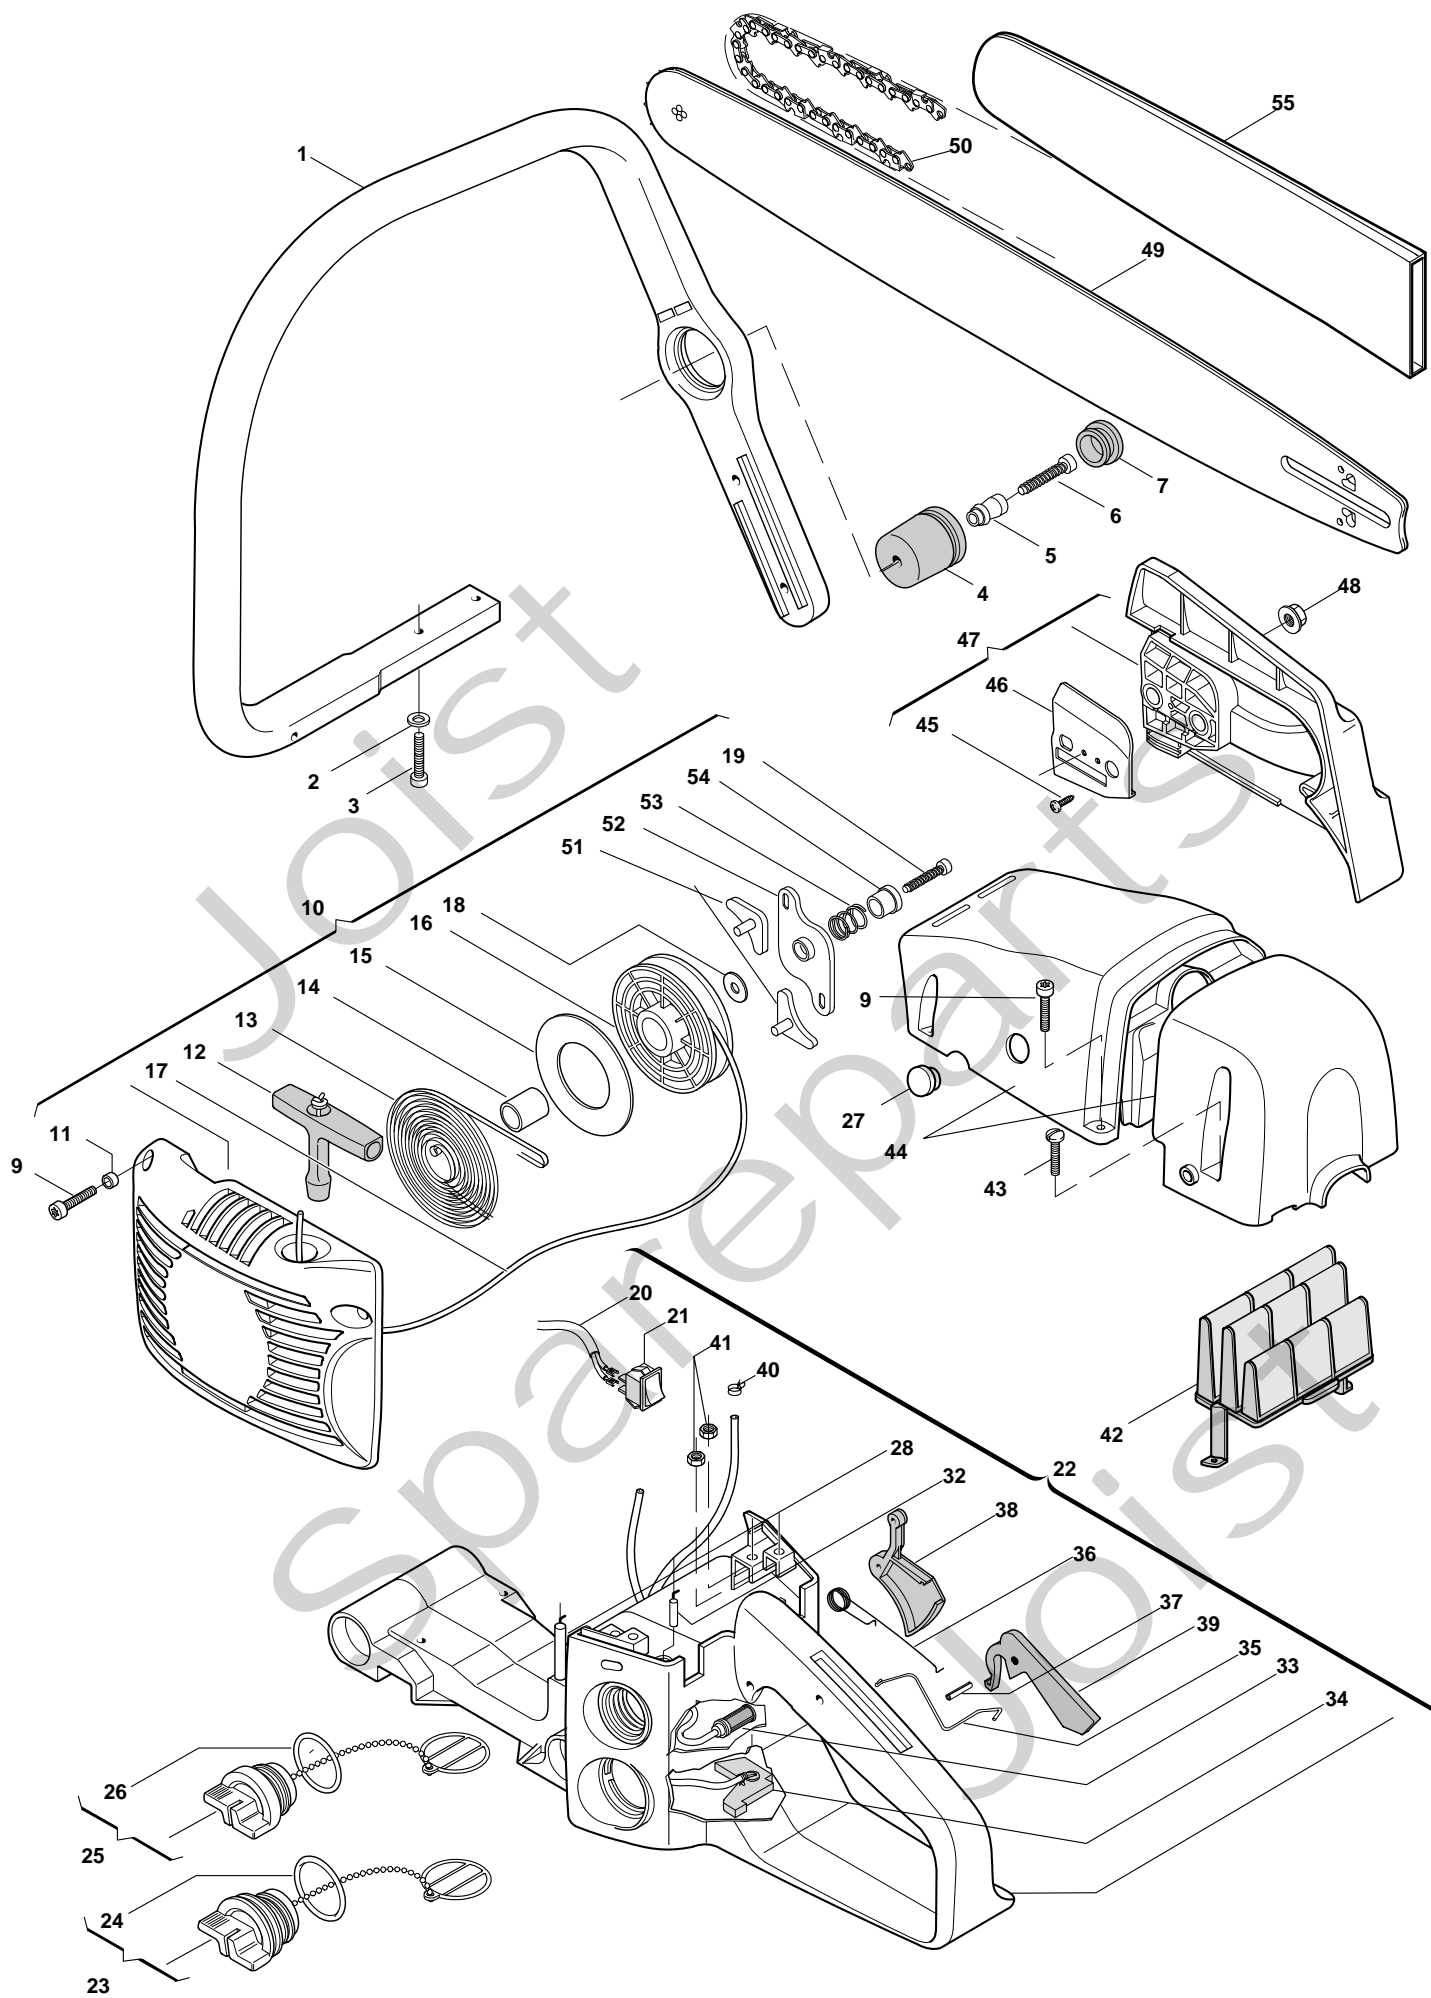

SP 522 - Model Year 2011

Pos. Fig.	Antal Quantity	Art No Part No	Benämning	Description	Anmärkning Notes
1	1	4562397	Handtag	Handle	
2	10	2312090	Bricka	Washer	
3	4	2123030	Skruv	Screw	
4	5	3744250	Vibrationsdämpare	Shock Absorber	
5	5	3642680	Bussning	Bushing	
6	7	2135030	Skruv	Screw	
7	5	3749837	Vibrationsdämpande gummipropp	Cap	
9	9	2135040	Skruv	Screw	
10	1	4252730	Start kpl-gul	Starter Assy Yellow	
11	4	2382250	Bussning	Bushing	
12	1	3749437	Starthandtag	Starter Handle	
13	1	4611480	Fjäder	Spring	
14	1	3623510	Bussning	Bushing	
15	1	3723640	Skiva	Disc	
16	1	4563040	Linhjul	Starter Pulley	
17	1	3784010	Startsnöre	Starter Cord	
18	1	3613420	Bricka	Washer	
19	1	2123030	Skruv	Screw	
20	1	8211060	Jordkabel	Ground Terminal Assy	
21	1	3210970	Brytare	Stop Switch	
22	1	83300004/0	Handtag kpl	Handle Assy	
23	1	4250950	Tanklock	Fuel Cap Assy (Incl. 24)	
24	1	3721300	O-ring	Or Ring	
25	1	4250960	Oljevol	Oil Cap Assy (Incl. 26)	
26	1	3721330	O-ring	Or Ring	
27	1	3750550	Lock-gul	Cap Yellow	
27	1	3750555	Lock	Cap Orange	
28	1	4253580	Ventilationsrör	Fuel Tube Assy	
32	1	4253690	Rör	Oil Tube Assy	
33	1	8782880	Oljefilter	Oil Filter Assy	
34	1	8782870	Bränslefilter	Intake Filter Assy	
35	1	3655290	Gasreglagelänk	Throttle Rod	
36	1	3654180	Fjäder	Spring	
37	2	3314140	Sprint	Pin	
38	1	3743387	Gasreglage	Throttle Lever	
39	1	3743397	Säkerhetsspärr	Safety Lever	
40	1	3320170	Slangklämma	Clamp	
41	4	2412030	Mutter	Nut	
42	1	3781590	Luftfilter	Air Filter	
43	2	2653190	Skruv	Screw	
44	1	8563500/1	Luftfilterkåpa-gul	Filter Cover Yellow	
45	1	2123060	Skruv	Screw	
46	1	3613890	Svärdplåt	Plate	
47	1	4252830	Kopplingshus-gul	Clutch Housing Yellow	
48	2	2670120	Mutter	Nut	
49	1	4112490	Svärd	"Guide Bar 18""	18" 325"" .058"" (1.5 mm)"
49	1	4112640	Svärd	"Guide Bar 20""	20" 325"" .058"" (1.5 mm)"
50	1	4113722	Kedja	Chain 18"	18" 325"" .058"" (1.5 mm) - 72E"
50	1	4113723	Kedja	Chain 20"	20" 325"" .058"" (1.5 mm) - 78E"
51	2	3750080	Startspärr	Starter Hook	
52	1	3750090	Hållare-startspärr	Guide	
53	1	3654390	Fjäder	Spring	
54	1	3642980	Bussning	Bushing	
55	1	4181307	Kedjeskydd	Chain Cover