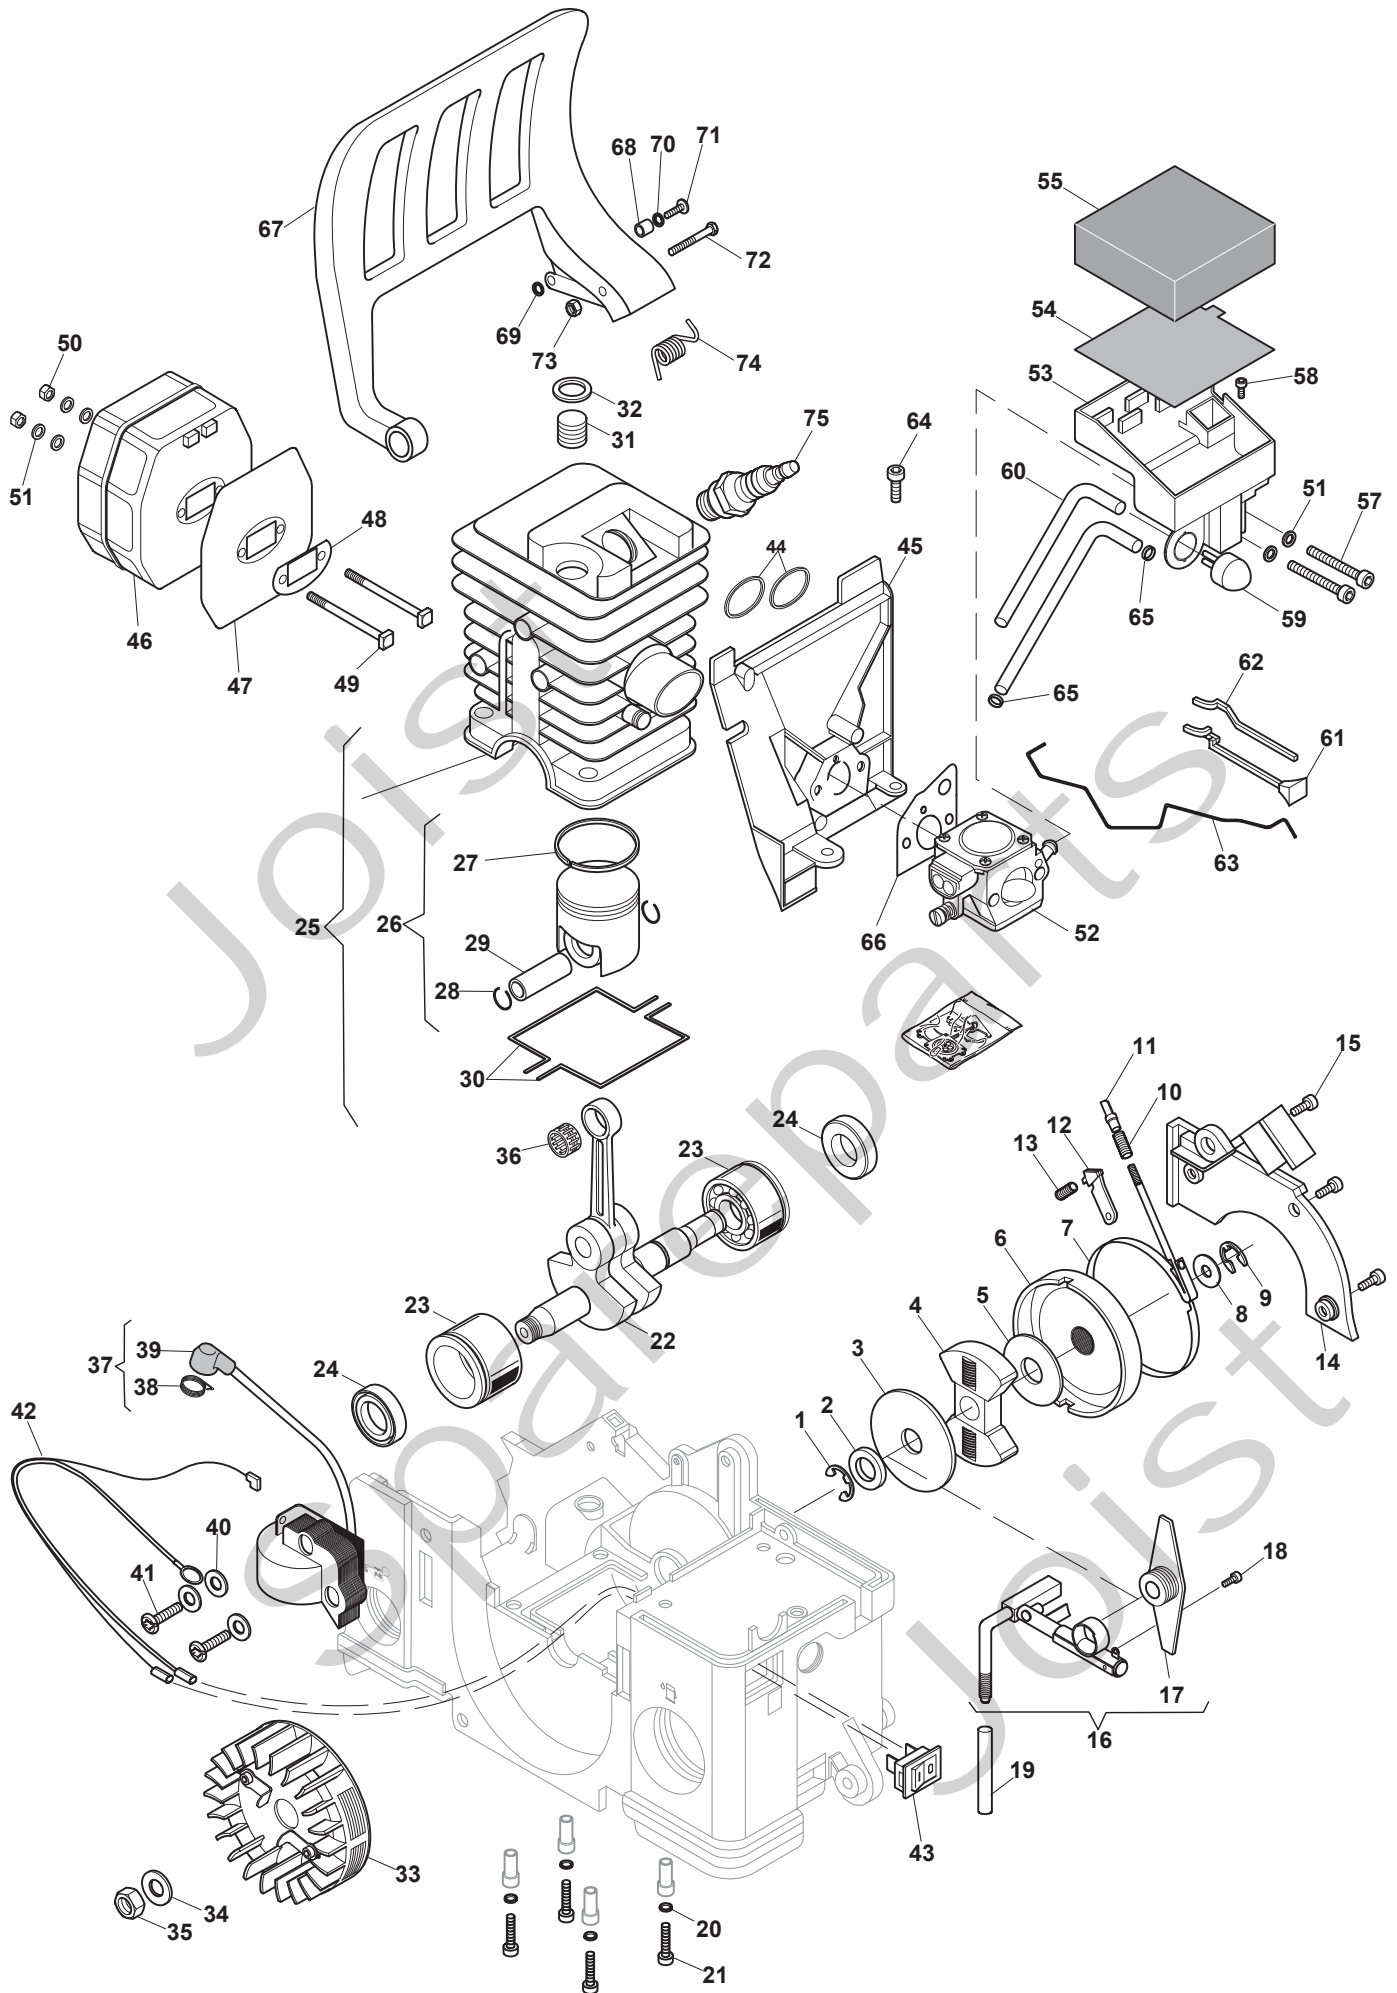

SP 36 - Model Year 2012

| Pos. Fig. | Antal Quantity | Art No Part No | Benämning | Description | Anmärkning Notes |
|-----------|----------------|----------------|-------------------|-------------------|------------------|
| 61 | 1 | 118800720/0 | Chokearm | Choke lever | |
| 62 | 1 | 118800721/0 | Stift | Pin | |
| 63 | 1 | 118800675/0 | Throttle linkage | Throttle linkage | |
| 64 | 2 | 118800632/0 | Skruv | Screw | |
| 65 | 2 | 118800667/0 | Gummihylsa | Grommet | |
| 66 | 1 | 118800683/0 | Carburetor gasket | Carburetor gasket | |
| 67 | 1 | 118800716/0 | Stötfångare | Hand protection | |
| 68 | 1 | 118800647/0 | Axelhylsa | Sleeve | |
| 69 | 1 | 118800663/0 | Bricka | Washer | |
| 70 | 1 | 2312280 | Bricka | Washer | |
| 71 | 1 | 118800631/0 | Skruv | Screw | |
| 72 | 1 | 118800709/0 | Skruv | Screw | |
| 73 | 1 | 12150000/0 | Mutter | Nut | |
| 74 | 1 | 118800668/0 | Fjäder | Torsion spring | |
| 75 | 1 | 3210385 | Tändstift | Spark plug | |