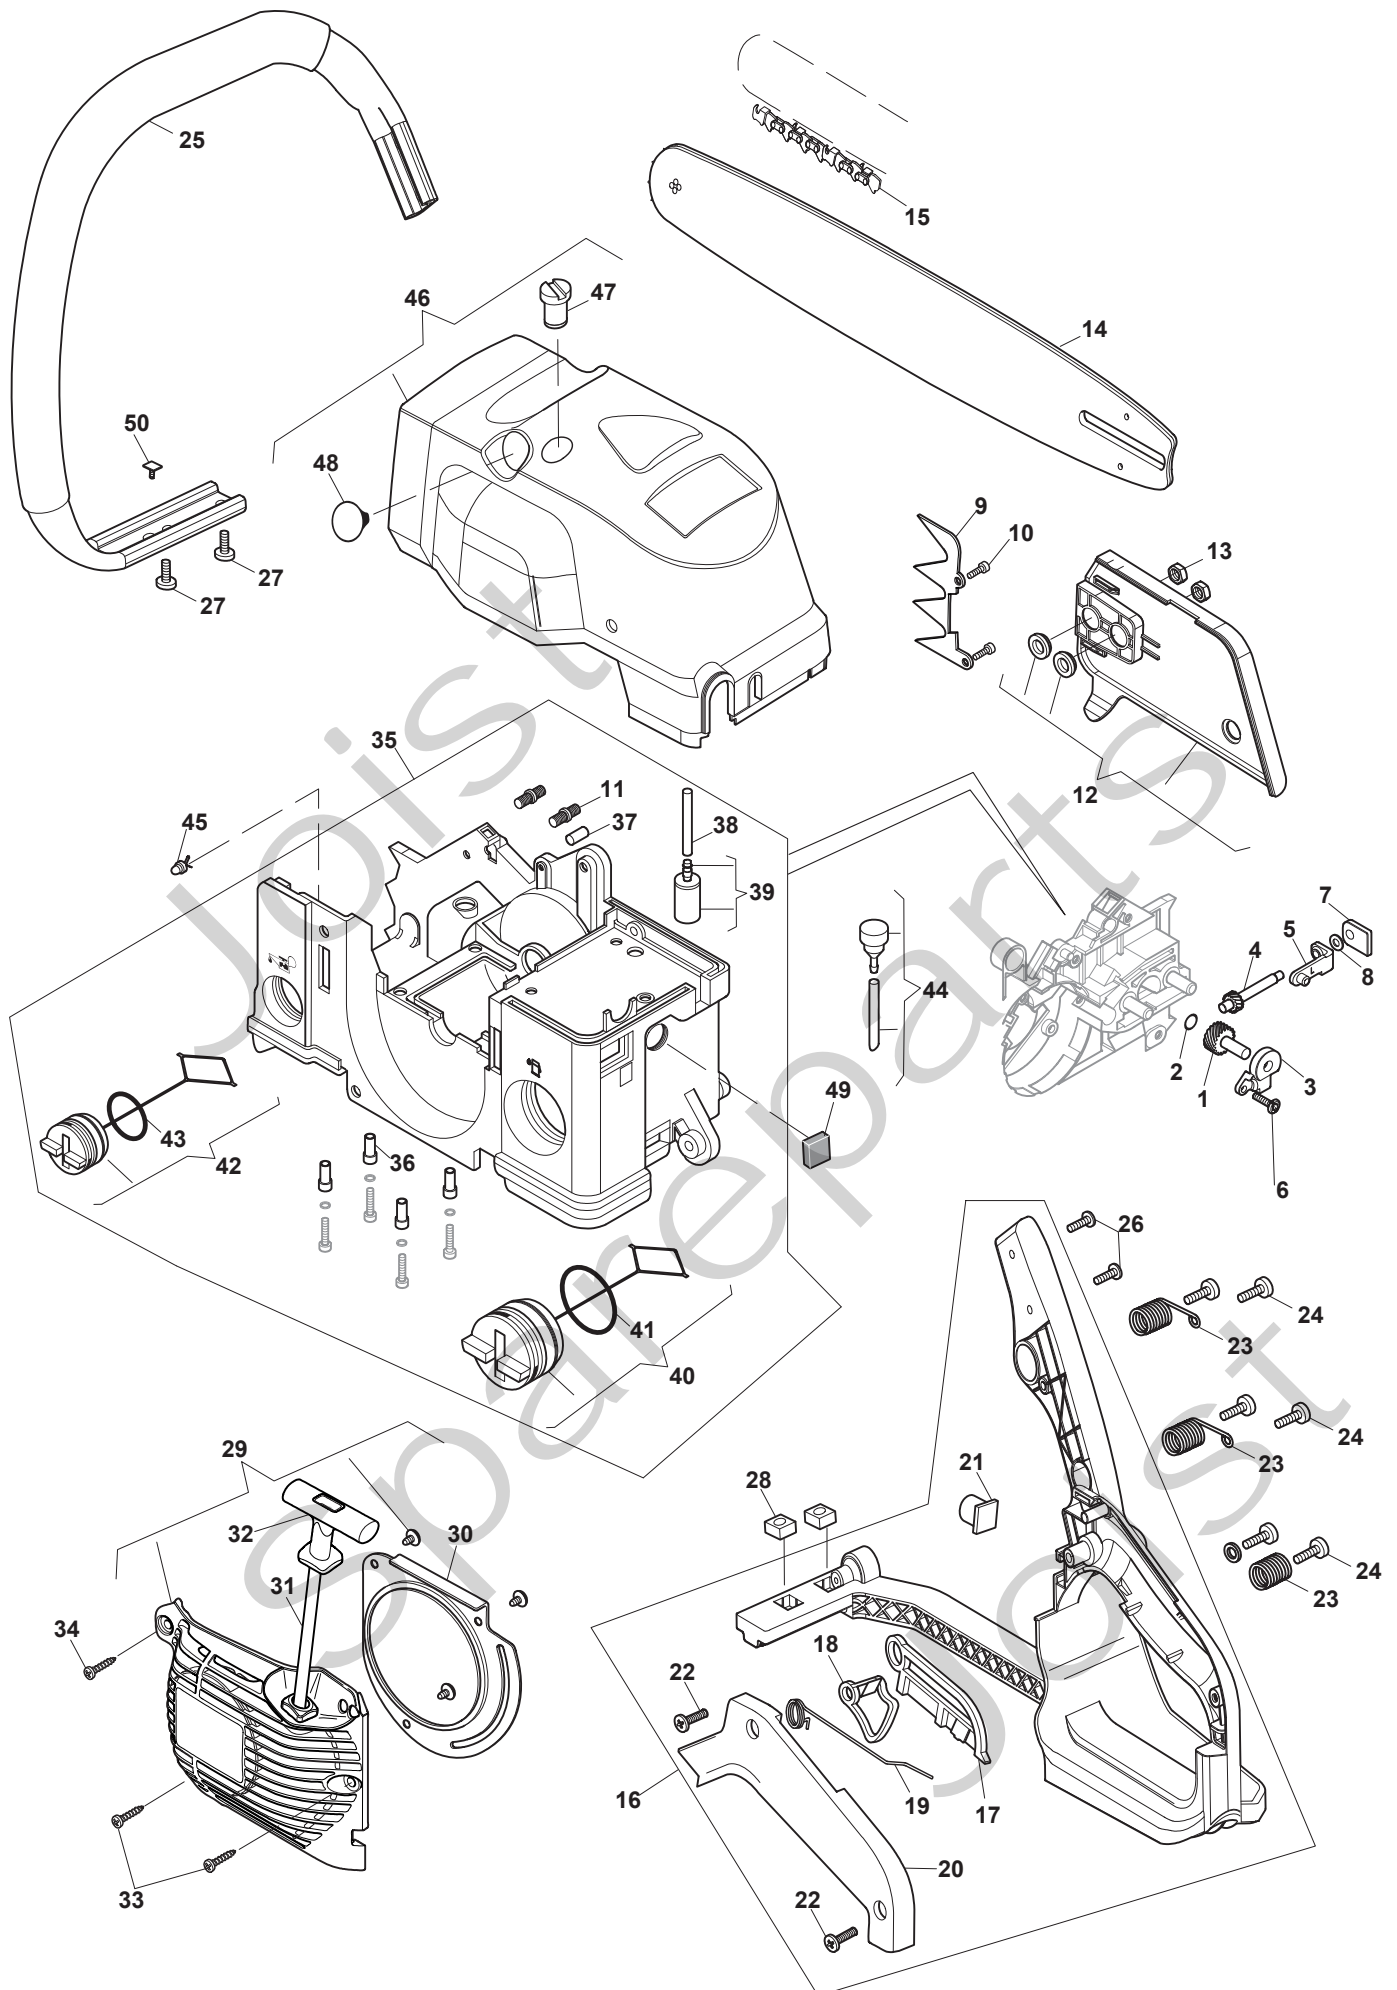

Pos. Fig.	Antal Quantity	Art No Part No	Benämning	Description	Anmärkning Notes
1	1	118800707/0	Skruv	F. H. Screw	
2	1	118800655/0	O-ring	O-ring	
3	1	118800717/0	Dämpelement	Gear cover	
4	1	118800708/0	Skruv	Tornillo de tension	
5	1	118800734/0	Skruv	Tension carriage	
6	1	118800629/0	Skruv	Screw	
7	1	118800718/0	Stöd	Support	
8	1	118800643/0	Bricka	Washer	
9	1	118800712/0	Bucking spike	Bucking spike	
10	2	118800633/0	Skruv	Screw	
11	2	118800635/0	Skruv	Screw	
12	1	118800730/0	Chain guard	Chain guard	
13	2	118800638/0	Mutter	Nut	
14	1	118800623/0	Kettensteg 3/8"	Guide bar, 3/8" spez.,	
15	1	4113703	Kedja	Chain 14" (35 cm)	
16	1	118800728/0	Handtag	Handle housing compl.,	
17	1	118800727/0	Safety lever	Safety lever	
18	1	118800726/0	Gasreglage	Gas lever	
19	1	118800666/0	Fjäder	Spring	
20	1	118800723/0	Grip cup	Grip cup	
21	1	118800713/0	Rubber element	Rubber element	
22	2	118800630/0	Skruv	Screw	
23	3	118800665/0	Fjäder	Spring	
24	6	2123100	Skruv	Screw	
25	1	118800735/0	Handtagsgrepp	Handle bar	
26	2	118800632/0	Skruv	Screw	
27	2	118800626/0	Skruv	Screw	
28	2	118800639/0	Mutter	Nut	
29	1	118800695/0	Start kpl	Starter compl.	
30	1	118800677/0	Air guide	Air guide	
31	1	118800657/0	Starter rope	Starter rope	
32	1	118800685/0	Star handtag	Starter handle	
33	2	118800632/0	Skruv	Screw	
34	1	118800631/0	Skruv	Screw	
35	1	118800729/0	Hus	Main housing	
36	4	118800645/0	Spacer tube	Spacer tube	
37	1	118800646/0	Stift	Pin	
38	1	118800715/0	Fuel hose	Fuel hose	
39	1	118800696/0	Bränsleslang	Fuel pick-up	
40	1	118800700/0	Oljevol	Tank cap	
41	1	118800656/0	Packning	Gasket	
42	1	118800697/0	Oljevol	Oil tank cap	
43	1	118800654/0	O-ring	O-ring	
44	1	118800699/0	Ventilation hose compl.	Ventilation hose compl.	
45	1	118800698/0	Ventilation part oil tank	Ventilation part oil tank	
46	1	118800731/0	Kåpa	Cover	
47	1	2653090	Skruv	Screw	
48	1	118800719/0	Stift	Plug	
49	1	118800653/0	Felt	Felt	
50	1	118800672/0	Handskydd	Buffer