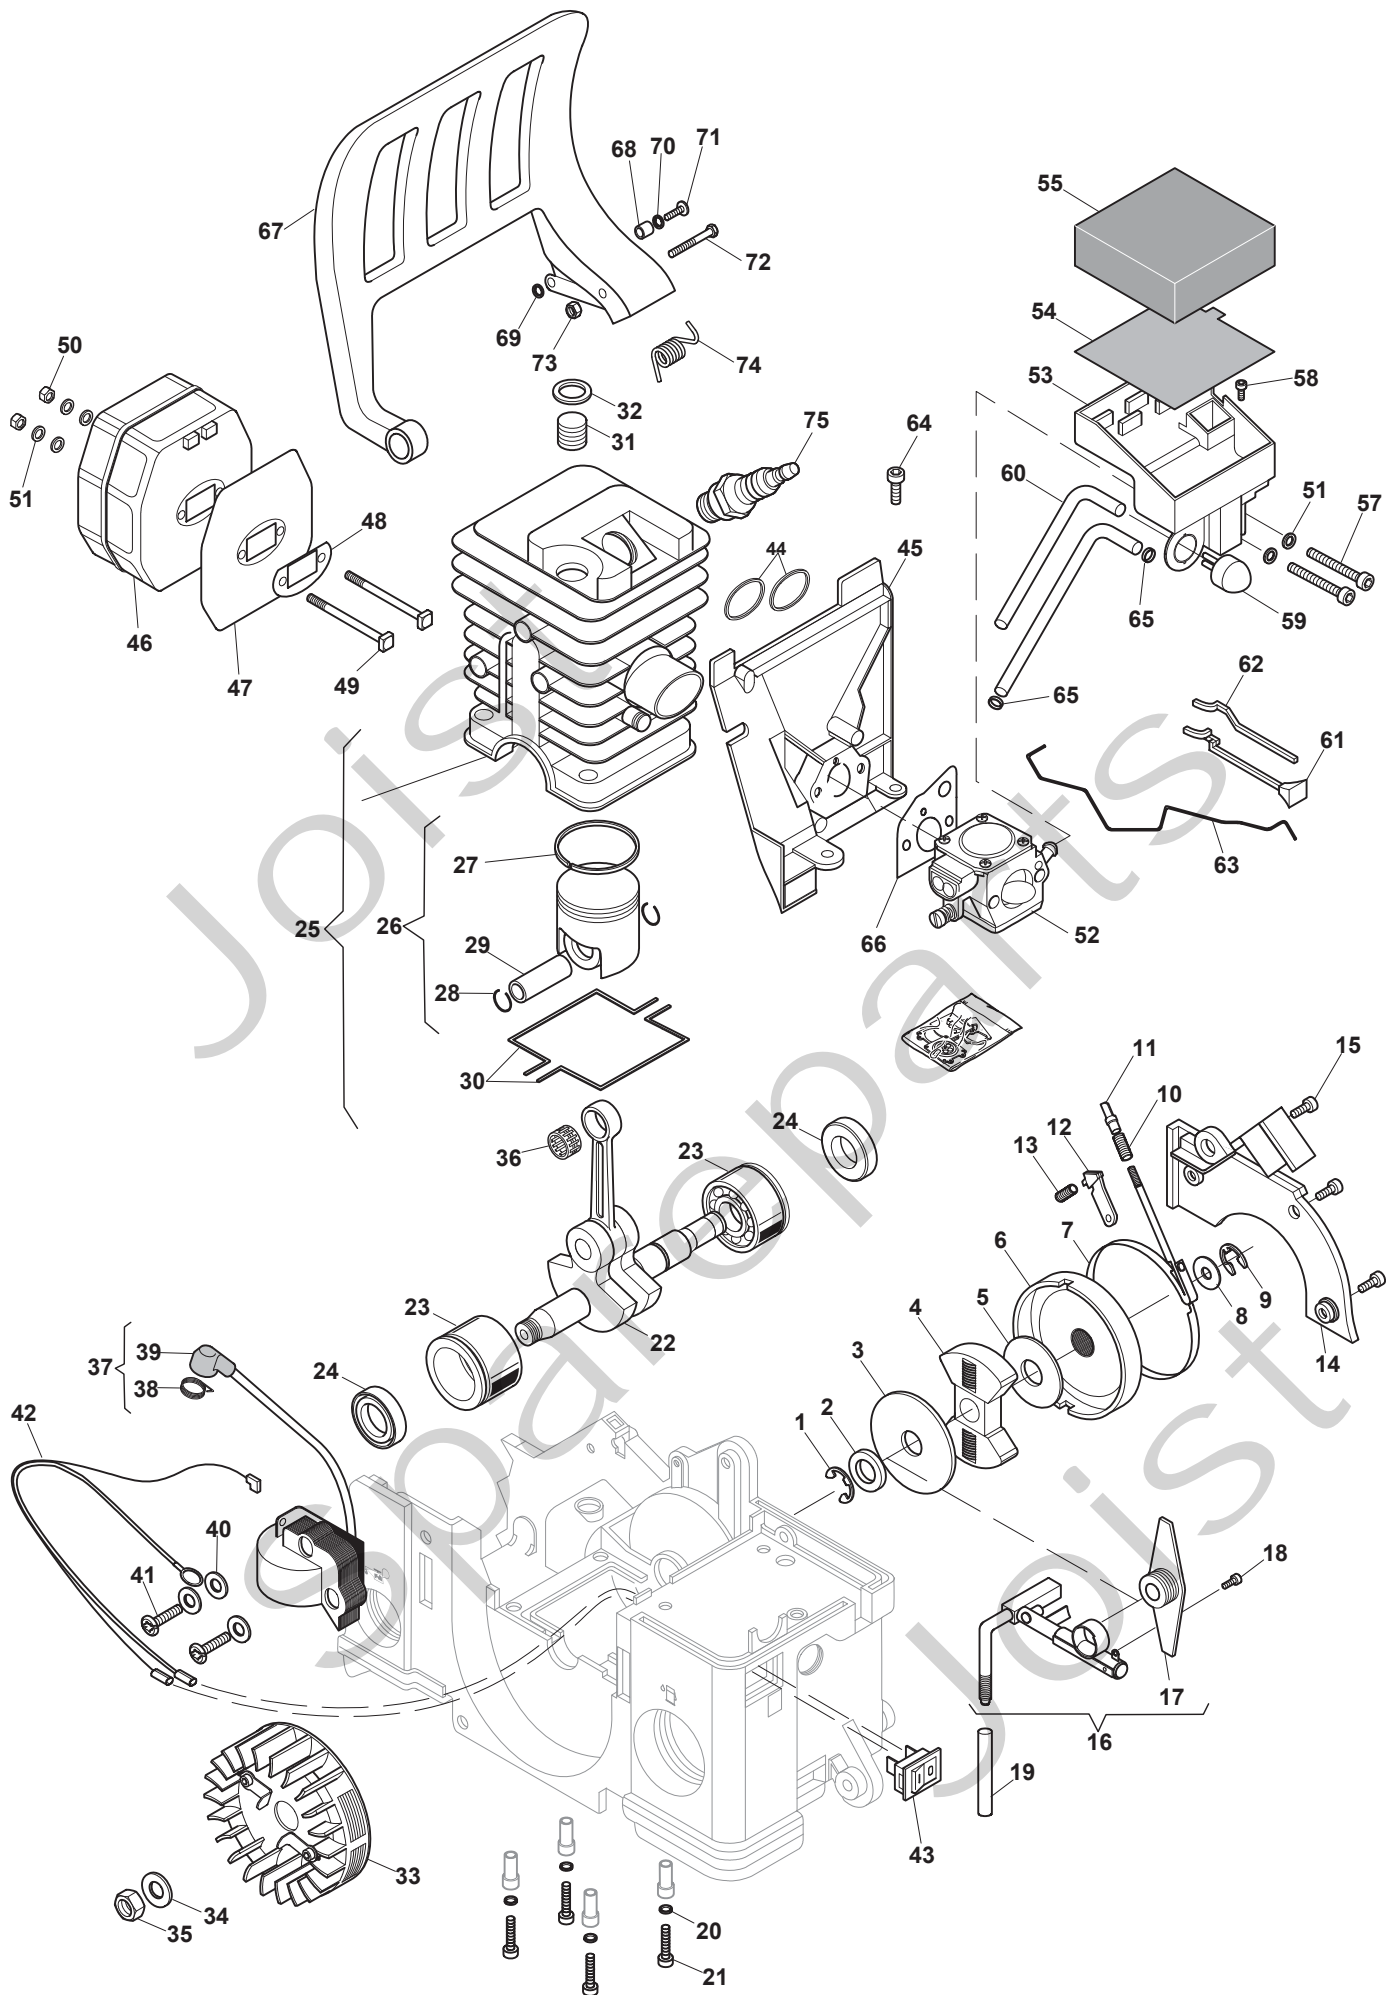

SP 36 - Model Year 2012

Pos. Fig.	Antal Quantity	Art No Part No	Benämning	Description	Anmärkning Notes
1	1	118800650/0	Circlip	Circlip	
2	1	118800640/0	Bricka	Washer	
3	1	118800710/0	Bricka	Washer	
4	1	118800703/0	Koppling kpl	Centrifugal clutch	
5	1	118800642/0	Bricka	Washer	
6	1	118800704/0	Kopplingshjul	Clutch drum	
7	1	118800732/0	Bromsband	Brake band	
8	1	118800641/0	Bricka	Washer	
9	1	3351010	Bricka	Safety washer	
10	1	118800660/0	Fjäder	Spring	
11	1	118800706/0	Adjuster	Adjuster	
12	1	118800733/0	Plåt	Pressure plate	
13	1	118800661/0	Fjäder	Pressure spring	
14	1	118800724/0	Kåpa	Brake band cover	
15	3	2123100	Skruv	Screw	
16	1	118800673/0	Oil Pump set	Oil pump set	
17	1	118800722/0	Activator	Activator	
18	1	2123100	Skruv	Screw	
19	1	118800714/0	Oil hose	Oil hose	
20	4	118800663/0	Bricka	Washer	
21	4	2135120	Skruv	Screw	
22	1	118800688/0	Vevaxel	Crankshaft	
23	2	118800686/0	Axelhylsa	Sleeve	
24	2	118800649/0	Tätningring	Oil seal	
25	1	118801068/0	Cylinder + Kolv	Cylinder + piston	
26	1	118801069/0	Kolv	Piston	
27	1	118800680/0	Låsring	Piston ring	
28	2	118800651/0	Låsring	Ring	
29	1	118800674/0	Kolvbult	Piston pin	
30	2	118800684/0	Packning	Gasket	
31	1	118800627/0	Skruv	Screw	
32	1	118800652/0	Bricka	Toothed washer	
33	1	118800693/0	Svänghjul	Fan wheel	
34	1	118800664/0	Bricka	Washer	
35	1	118800637/0	Mutter	Nut	
36	1	118800648/0	Kompass	Needle sleeve	
37	1	118800692/0	Elektronikspole	Ignition module	
38	1	3657050	Tändstiftsfjäder	Contact spring	
39	1	118800670/0	Tändstiftshatt	Spark plug cap	
40	3	2312120	Bricka	Tension spring	
41	2	118800628/0	Skruv	Screw	
42	1	118800671/0	Jordkabel	"Cable; ground + shortcircuit"	
43	1	118800669/0	Brytarm	Short circuit switch	
44	2	118800662/0	Spring ring	Spring ring	
45	1	118800690/0	Insugningsrör	Manifold	
46	1	118800694/0	Ljuddämpare	Exhaust	
47	1	118800676/0	Basplatta	Isolation plate	
48	1	118800682/0	Packning	Exhaust gasket	
49	2	118800634/0	Skruv	Screw	
50	2	2432040	Mutter	Nut	
51	6	2330020	Bricka	Tension washer	
52	1	118800691/0	Förgasare	Carburetor	
53	1	118800725/0	Filter housing	Filter housing	
54	1	118800681/0	Filter plate	Filter plate	
55	1	118800679/0	Filter plate	Filter plate	
57	2	118800636/0	Skruv	Screw	
58	1	118800632/0	Skruv	Screw	
59	1	118800701/0	Primer	Primer	
60	1	118800659/0	Primerslang	Hose