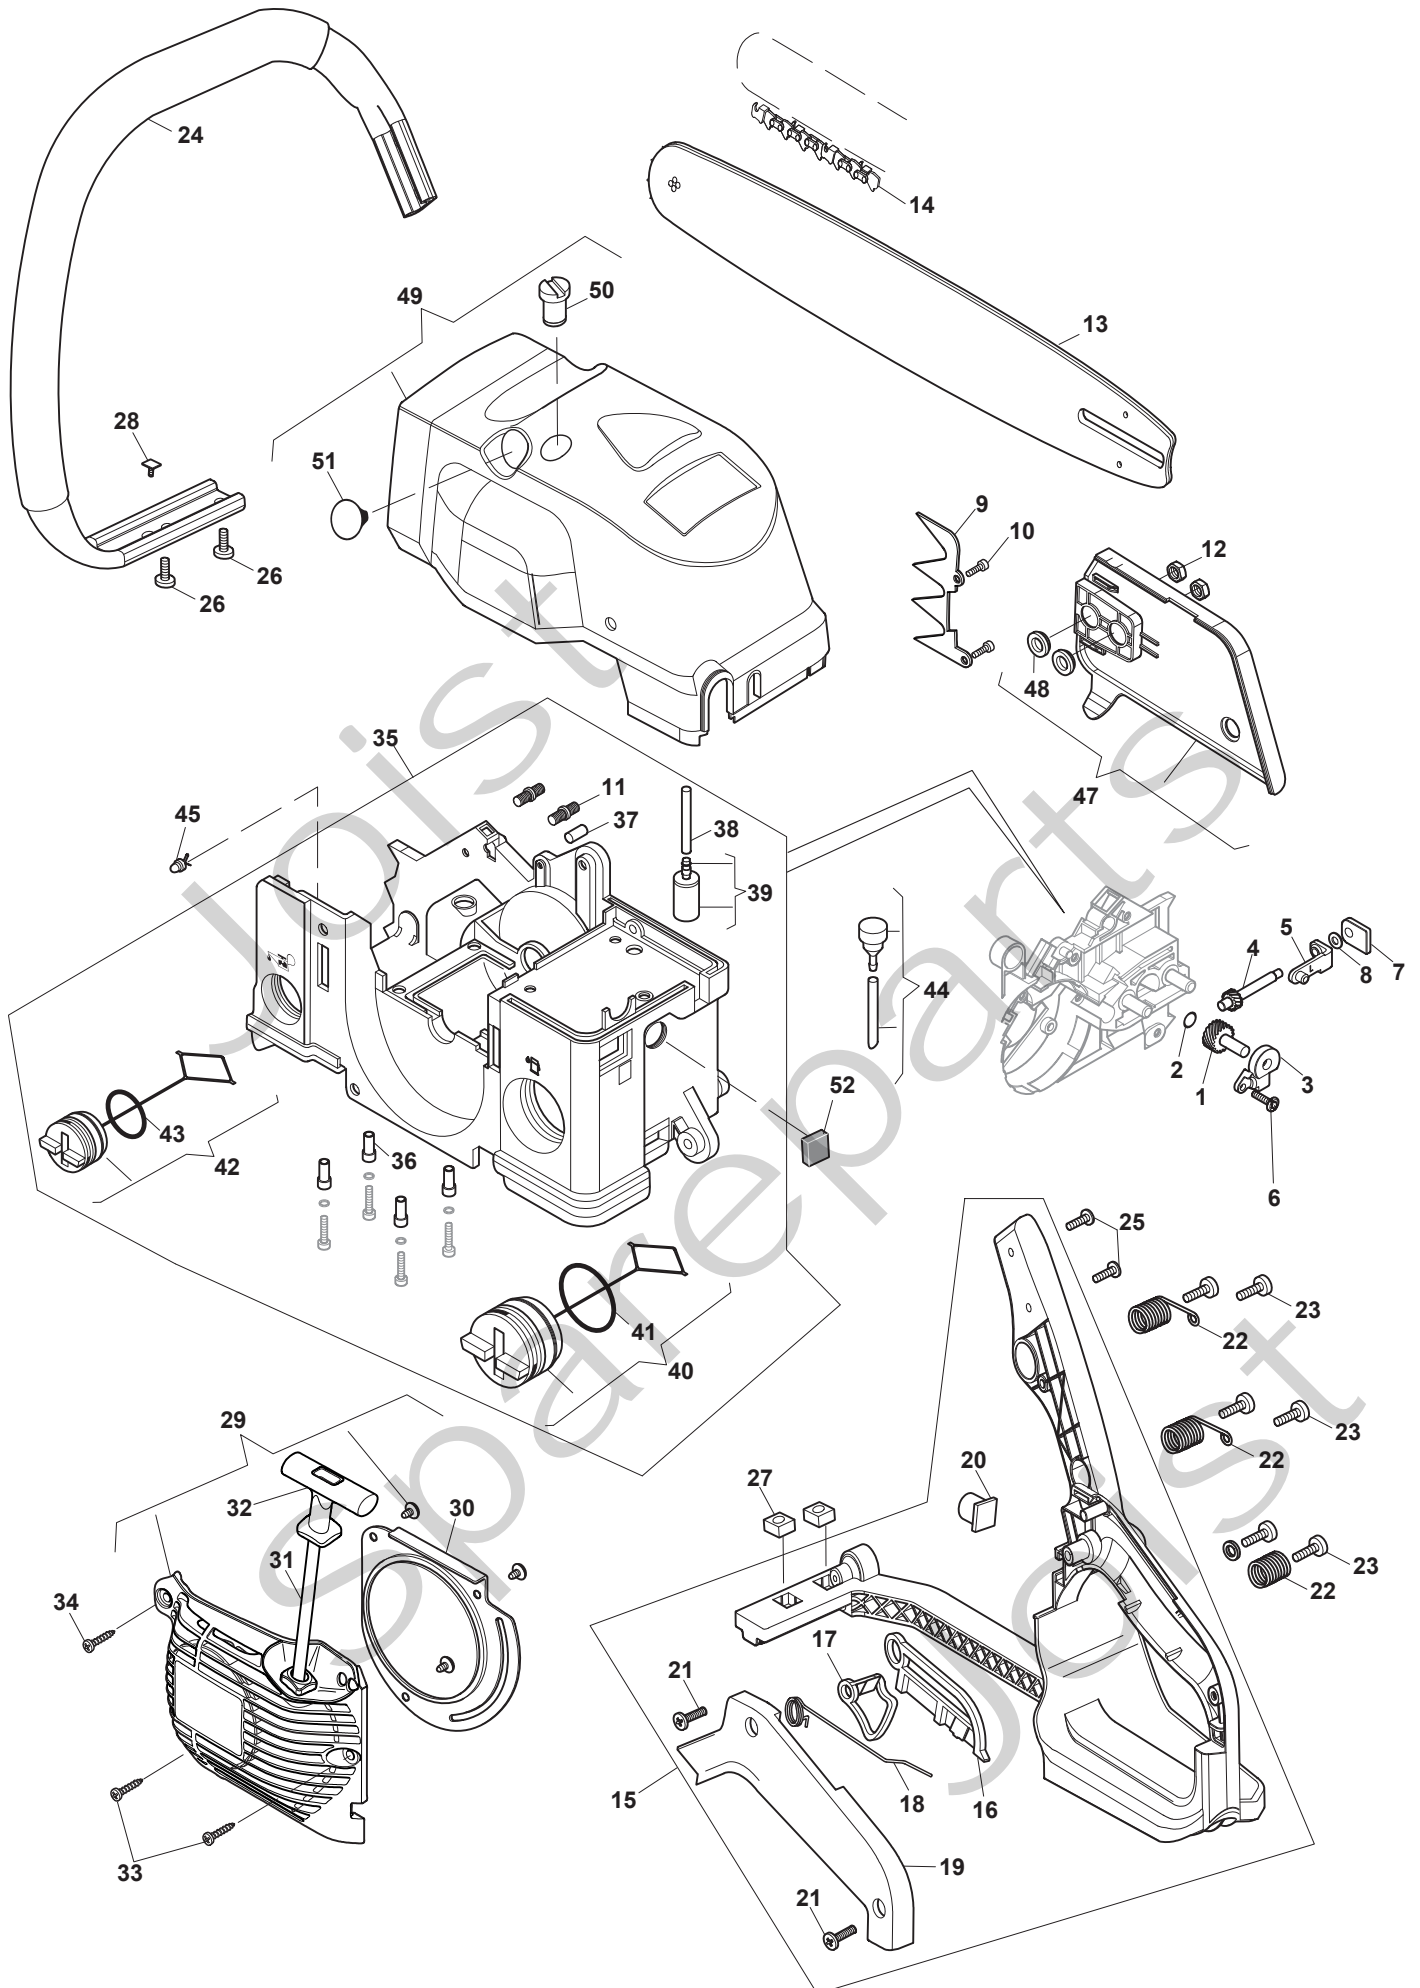

SP 43 - Model Year 2012

Pos. Fig.	Antal Quantity	Art No Part No	Benämning	Description	Anmärkning Notes
1	1	118800707/0	Skruv	F. H. Screw	
2	1	118800655/0	O-ring	O-ring	
3	1	118800717/0	Dämpelment	Gear cover	
4	1	118800708/0	Skruv	Tornillo de tension	
5	1	118800734/0	Skruv	Tension carriage	
6	1	118800629/0	Skruv	Screw	
7	1	118800718/0	Stöd	Support	
8	1	118800643/0	Bricka	Washer	
9	1	118800712/0	Bucking spike	Bucking spike	
10	2	118800633/0	Skruv	Screw	
11	2	118800635/0	Skruv	Screw	
12	2	118800638/0	Mutter	Nut	
13	1	118800624/0	Kettensteg 325"	Guide bar, .325"	
14	1	4113724	Kedja 15"	Chain 15" (38 cm)	
15	1	118800728/0	Handtag	Handle housing compl.,	
16	1	118800727/0	Safety lever	Safety lever	
17	1	118800726/0	Gasreglage	Gas lever	
18	1	118800666/0	Fjäder	Spring	
19	1	118800723/0	Grip cup	Grip cup	
20	1	118800713/0	Rubber element	Rubber element	
21	2	118800630/0	Skruv	Screw	
22	3	118800665/0	Fjäder	Spring	
23	6	2123100	Skruv	Screw	
24	1	118800735/0	Handtagsgrepp	Handle bar	
25	2	118800632/0	Skruv	Screw	
26	2	118800626/0	Skruv	Screw	
27	2	118800639/0	Mutter	Nut	
28	1	118800672/0	Handskydd	Buffer	
29	1	118800695/0	Start kpl	Starter compl.	
30	1	118800677/0	Air guide	Air guide	
31	1	118800657/0	Starter rope	Starter rope	
32	1	118800685/0	Star handtag	Starter handle	
33	2	118800632/0	Skruv	Screw	
34	1	118800631/0	Skruv	Screw	
35	1	118800729/0	Hus	Main housing	
36	4	118800645/0	Spacer tube	Spacer tube	
37	1	118800646/0	Stift	Pin	
38	1	118800715/0	Fuel hose	Fuel hose	
39	1	118800696/0	Bränsleslang	Fuel pick-up	
40	1	118800700/0	Oljevol	Tank cap	
41	1	118800656/0	Packning	Gasket	
42	1	118800697/0	Oljevol	Oil tank cap	
43	1	118800654/0	O-ring	O-ring	
44	1	118800699/0	Ventilation hose compl.	Ventilation hose compl.	
45	1	118800698/0	Ventilation part oil tank	Ventilation part oil tank	
47	1	118800730/0	Chain guard	Chain guard	
48	2	118800638/0	Mutter	Nut	
49	1	118800731/0	Kåpa	Cover	
50	1	2653090	Skruv	Screw	
51	1	118800719/0	Stift	Plug	
52	1	118800653/0	Felt	Felt