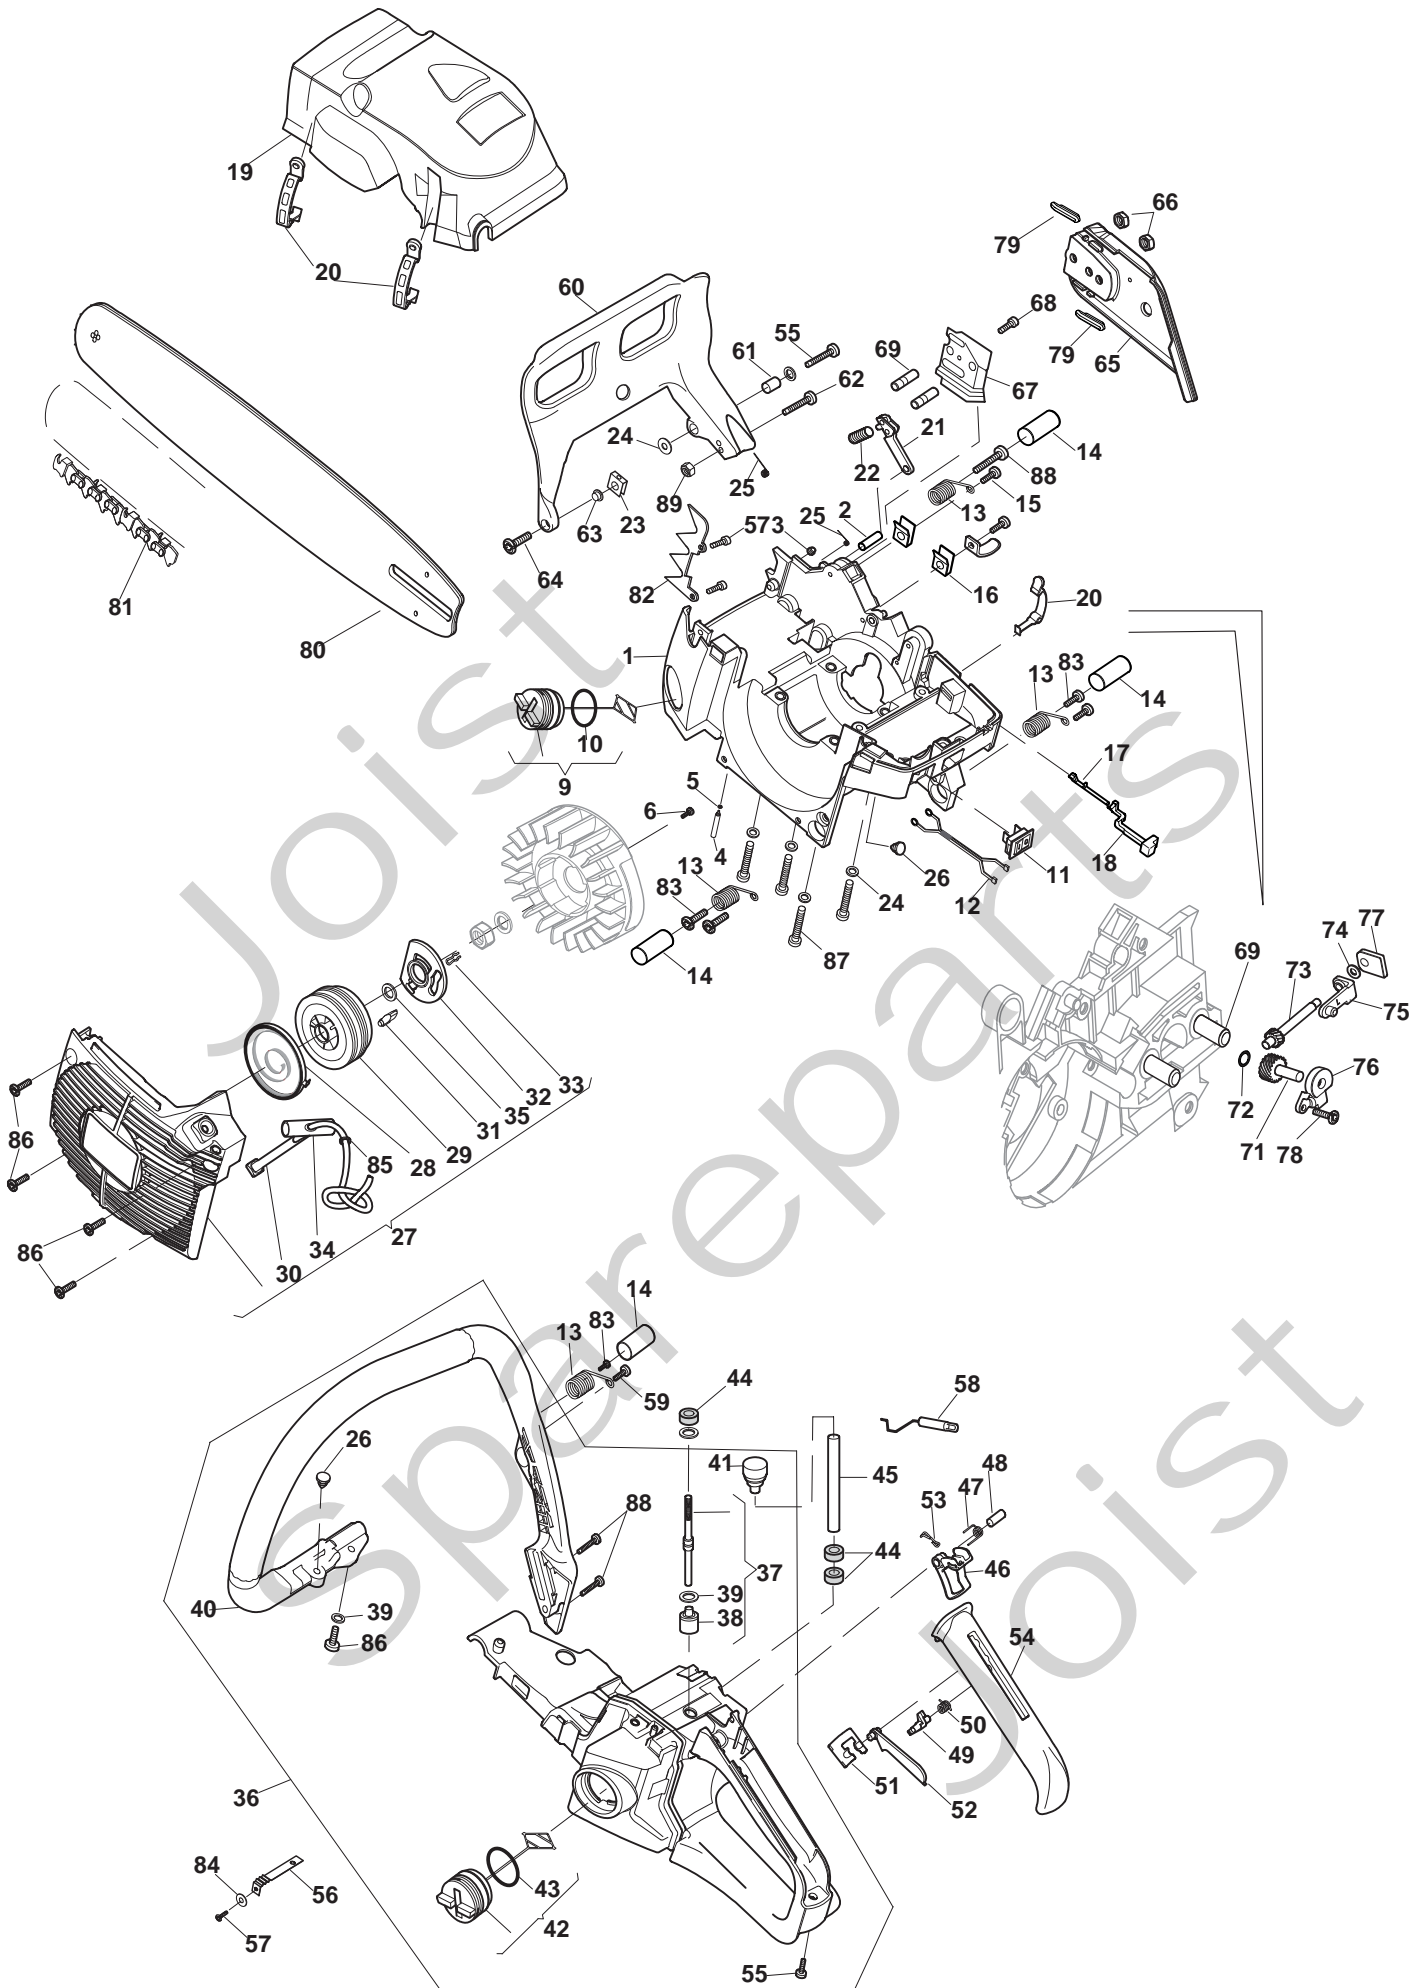

SP 46 - Model Year 2012

Pos. Fig.	Antal Quantity	Art No Part No	Benämning	Description	Anmärkning Notes
1	1	118800939/0	Hus	Main housing	
2	1	118800646/0	Stift	Pin	
3	1	118800911/0	Ventil	Check valve	
4	1	118800937/0	Stift	Pin	
5	1	118800870/0	O-ring	O-ring	
6	1	118800863/0	Bult	Bolt	
9	1	118800697/0	O jevol	Oil tank cap	
10	1	118800654/0	O-ring	O-ring	
11	1	118800669/0	Brytarm	Short circuit switch	
12	1	118800879/0	Jordkabel	Short circuit cable	
13	3	118800665/0	Fjäder	Spring	
14	4	118800928/0	Axelhylsa	Sleeve	
15	1	118800855/0	Skruv	Screw	
16	1	118800858/0	Mutter	Nut	
17	1	118800936/0	Chokearm	Choke lever	
18	1	118800935/0	Stift	Pin	
19	1	118800942/0	Skyddsplåt	Cover	
20	3	118800914/0	Cover clips	Cover clips	
21	1	118800733/0	Plåt	Pressure plate	
22	1	118800874/0	Fjäder	Spring	
23	2	118800857/0	Mutter	Nut	
24	5	118800663/0	Bricka	Washer	
25	2	118800668/0	Fjäder	Torsion spring	
26	2	118800672/0	Handskydd	Buffer	
27	1	118800906/0	Start kpl	Starter compl.	
28	1	118800907/0	Fjäder	Spring cassette	
29	1	118800892/0	Linhjul	Rope pulley	
30	1	118800871/0	Starter rope	Starter rope	
31	1	118800890/0	Starter pawl	Starter pawl	
32	1	118800891/0	Star kopp	Template	
33	1	118800876/0	Stift	Pin	
34	1	118800685/0	Star handtag	Starter handle	
35	1	118800859/0	Bricka	Washer	
36	1	118800940/0	Handtag kpl	Handle housing	
37	1	118800909/0	Avluftningsventil	Fuel pick-up, compl.	
38	1	118800908/0	Bränsleslang	Fuel pick-up	
39	2	2312280	Bricka	Washer	
40	1	118800930/0	Handtagsgrepp	Handle bar	
41	1	118800910/0	Ventil	Ventilation socket	
42	1	118800700/0	Oljevol	Tank cap	
43	1	118800656/0	Packning	Gasket	
44	3	118800922/0	Hose guide	Hose guide	
45	1	118800873/0	Hose	Hose	
46	1	118800932/0	Gasreglage	Gas lever	
47	1	118800878/0	Fjäder	Throttle control spring	
48	1	118800934/0	Stift	Pin	
49	1	118800929/0	Bromsarm	Stop lever	
50	1	118800877/0	Fjäder	Spring	
51	1	118800926/0	Kullager	Bearing safety lever	
52	1	118800927/0	Säkerhetsspärr	Safety lever	
53	1	118800882/0	Gaswire	Throttle linkage 2	
54	1	118800925/0	Handtagsskåpa	Handle cup	
55	2	118800631/0	Skruv	Screw	
56	1	118800880/0	Safety catch	Safety catch	
57	1	118800633/0	Skruv	Screw	
58	1	118800912/0	Gaswire	Throttle linkage 1	
59	1	118800632/0	Skruv	Screw	
60	1	118800947/0	Handskydd	Hand protection	
61	1	118800647/0	Axelhylsa	Sleeve