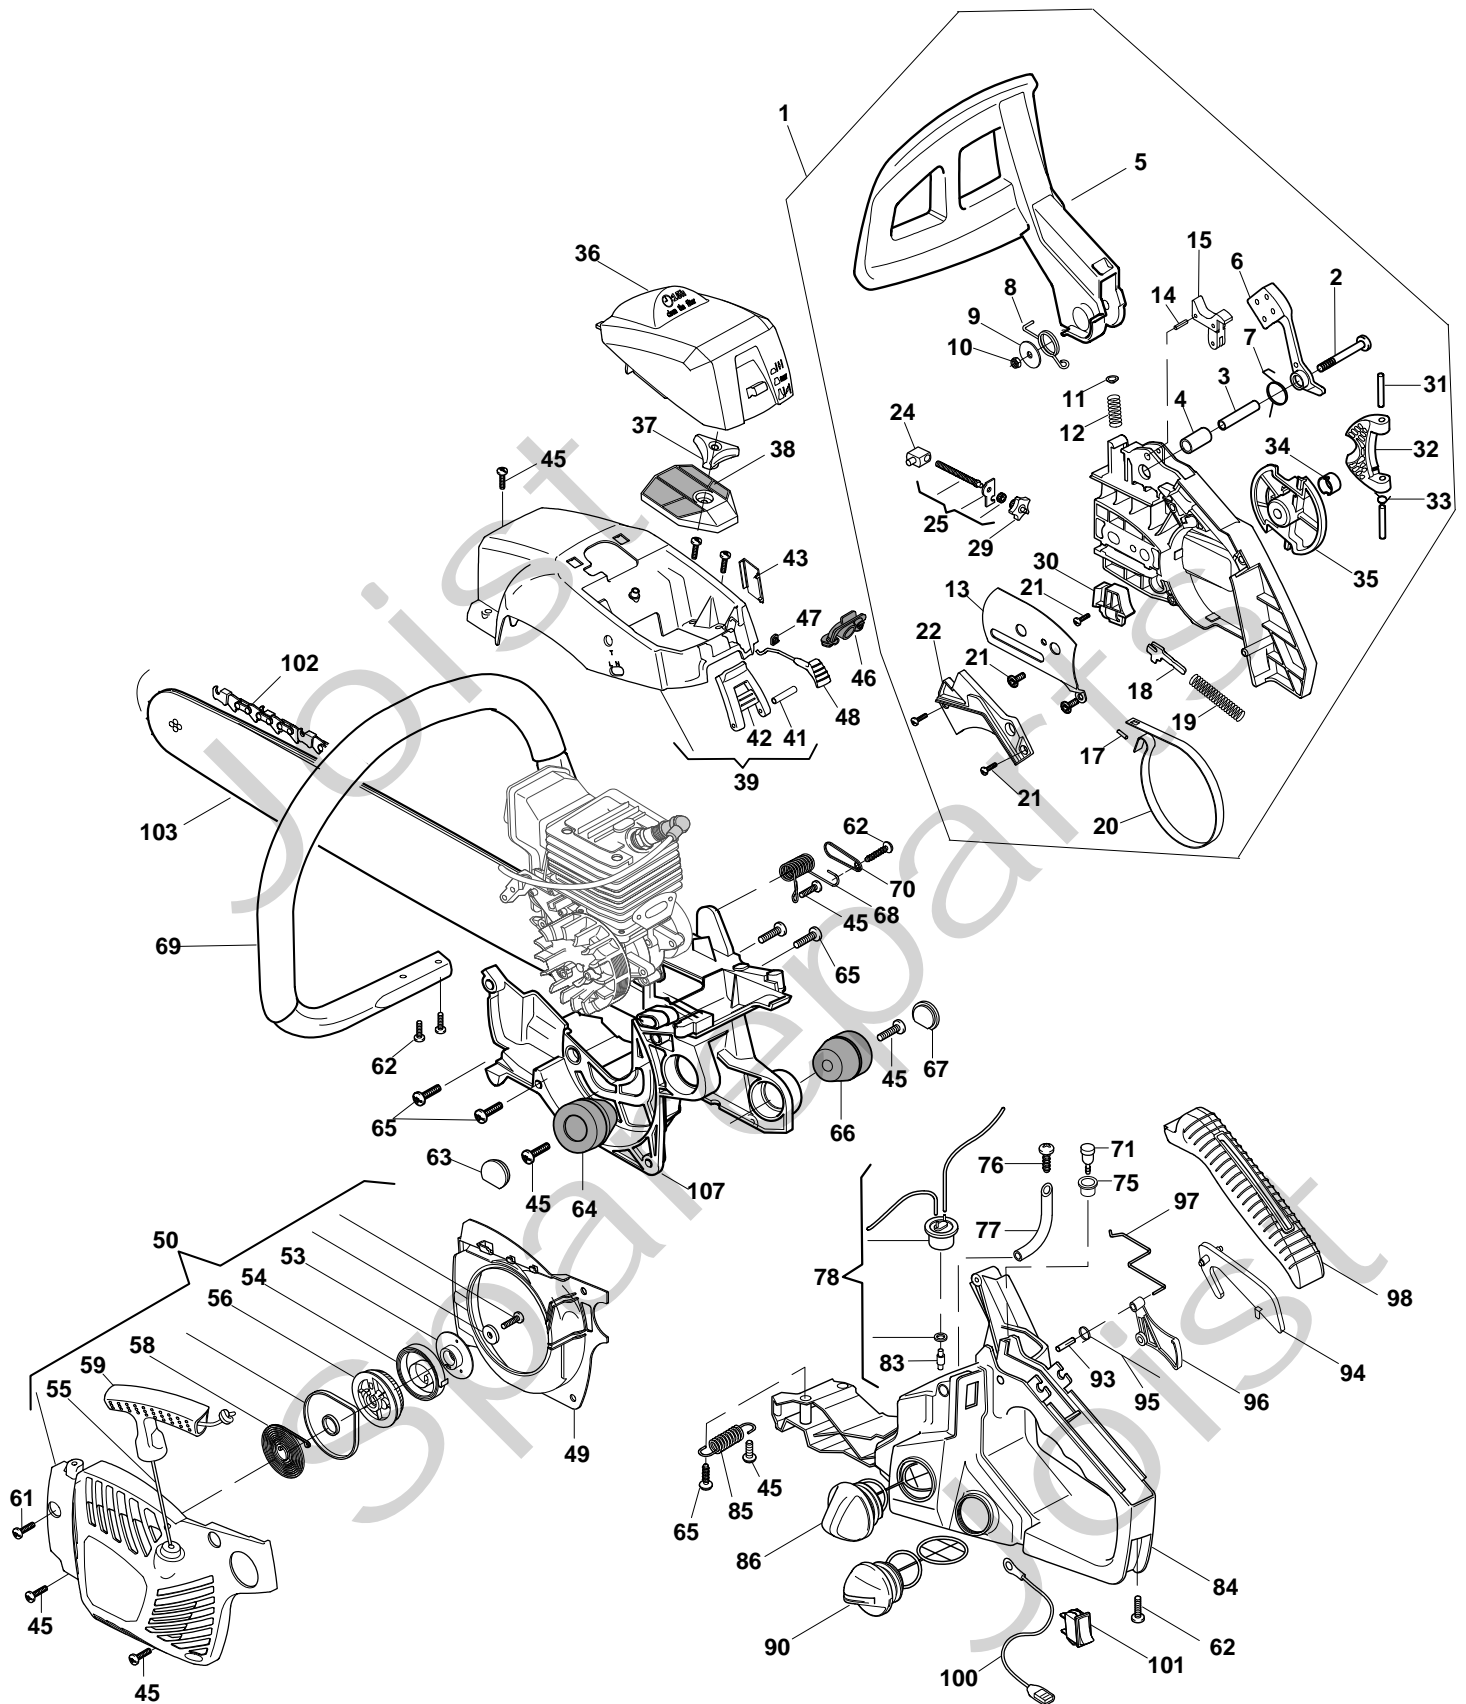

SP 405 Q - Model Year 2012

Pos. Fig.	Antal Quantity	Art No Part No	Benämning	Description	Anmärkning Notes
1	1	118801176/0	Kopplingshus-gul	Clutch Ho. W/Br. Assy SDS System YELLOW	
2	1	123878017/0	Skruv	Screw	
3	1	123044213/0	Bussning	Shield gland	
4	1	123044214/0	Distans	Bushing	
5	1	118800765/0	Handskydd	Hand Guard	
6	1	118800748/0	Motv kt	Balance Weigth	
7	1	123430572/0	Fjäder	Heavy brock spring	
8	1	118800747/0	Fjäder	Spring	
9	1	123657007/0	Bricka	Washer	
10	1	112154320/0	Mutter	Lock-nut M5	
11	1	323670001/0	Bricka	Spring base	
12	1	118800745/0	Fjäder	Front guard spring	
13	1	118800950/0	Platta	Plate	
14	2	123753001/0	Stift	Pin	
15	1	383315051/0	Bromsarm	Main lever	
17	1	123753000/0	Stift	Pin	
18	1	323315067/0	Arm	Brake control rod	
19	1	118800746/0	Bromsfjädern	Brake spring	
20	1	118800185/0	Bromsband	Brake strap	
21	6	123878023/0	Skruv	Screw	
22	1	323109525/0	Bromskåpa	Brake spring cover plate	
24	1	118800951/0	Kedjespännare	Chain Tightener Block	
25	1	118800956/0	Kedjespännare Skruv	Tightener screw	
29	1	118800957/0	Kedjesträckare	Tensioner	
30	1	118800949/0	Gear cover	Gear cover	
31	2	118801179/0	Stift	Pin	
32	1	118800953/0	Lås ratt	Knob	
33	1	118800955/0	Fjäder	Spring	
34	1	118800954/0	Lock	Cap	
35	1	118800952/0	Ringmutter	Ringnut	
36	1	118800767/0	Lufffilterkåpa	Filter Cover	
37	1	118800756/0	Lås ratt	Knob	
38	1	118800188/0	Lufffilter	Air filter	
39	1	118801171/0	Filterabdeckung-gul	Filter Cover Yellow	
41	1	118800740/0	Stift	Pin	
42	1	118800768/0	Knopp	Lock Knob	
43	1	118800749/0	Lock	Cap	
45	12	118800189/0	Skruv	Screw	
46	1	118800742/0	Dammskydd	Grommet	
47	1	118800264/0	Spakinfästningen	Grommet	
48	1	118800755/0	Choke Knob	Choke Lever	
49	1	118800758/0	Luftledare	Air Conveyor	
50	1	118801172/0	Start kpl-gul	Starter Assy Yellow	
53	1	118800754/0	Startkopp	Starter Cup	
54	1	118800753/0	Fjäder	Spring	
55	1	118801178/0	Startsnöre	Wire	
56	1	118800760/0	Linhjul	Starter Pulley	
58	1	118800741/0	Startfjäder	Starter Spring	
59	1	118800759/0	Starthandtag	Starter Handle	
61	1	123878024/0	Skruv	Screw	
62	5	123878025/0	Skruv	Screw	
63	1	118800743/0	Dammskydd	Dust cover	
64	1	118800266/0	Vibrationsdämpare	Cushion socket	
65	5	123878022/0	Skruv	Screw	
66	1	118800194/0	Vibrationsdämpare	Cushion socket	
67	1	118800195/0	Dammskydd	Dust cover