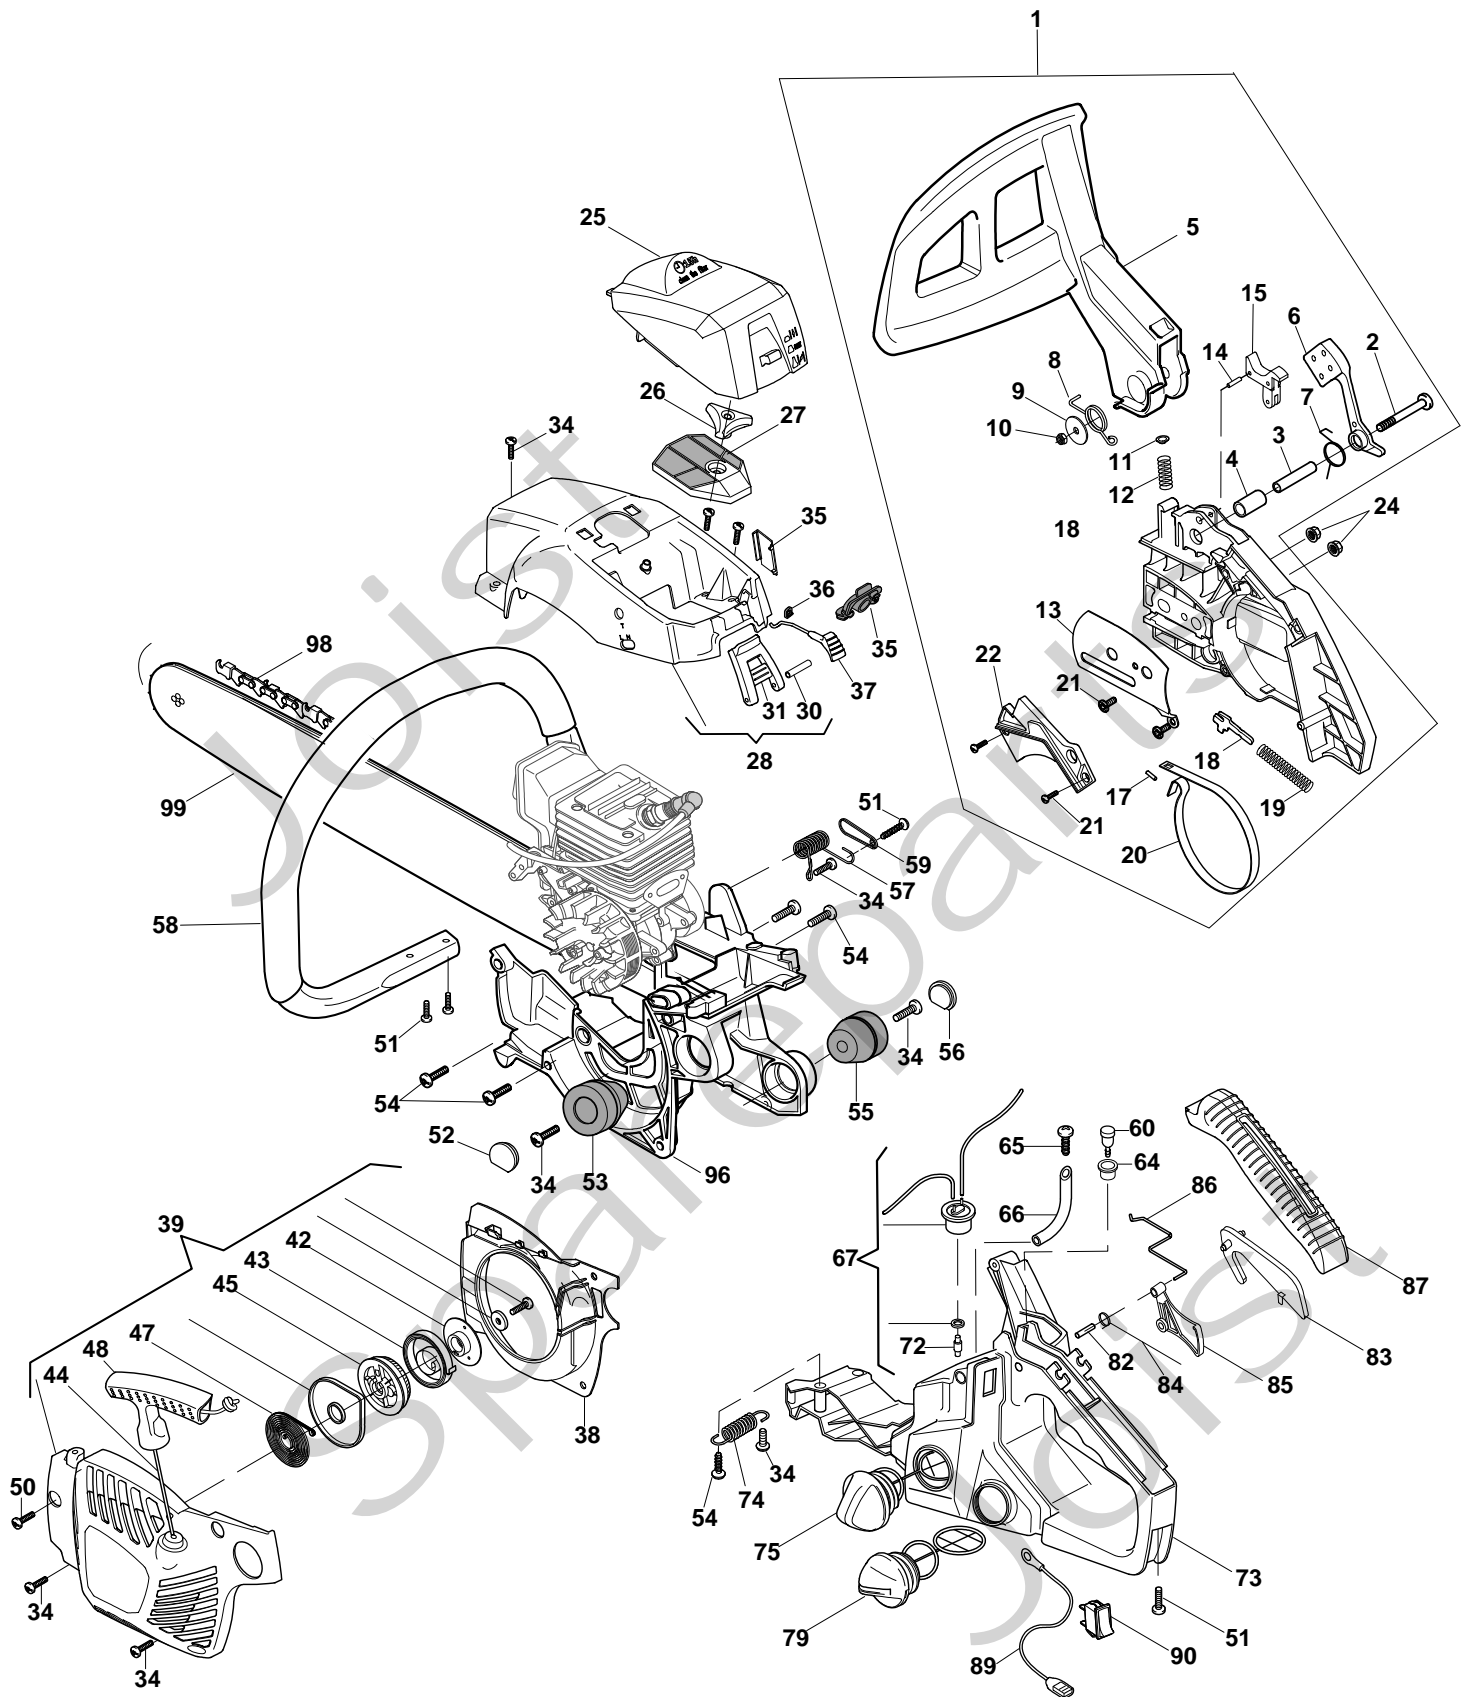

SP 405 - Model Year 2012

Pos. Fig.	Antal Quantity	Art No Part No	Benämning	Description	Anmärkning Notes
1	1	118801175/0	Kopplingshus-gul	Clutch Ho. W/Br. Assy Yellow	
2	1	123878017/0	Skruv	Screw	
3	1	123044213/0	Bussning	Shield gland	
4	1	123044214/0	Distans	Bushing	
5	1	118800765/0	Handskydd	Hand Guard	
6	1	118800748/0	Motv kt	Balance Weigth	
7	1	123430572/0	Fjäder	Heavy brock spring	
8	1	118800747/0	Fjäder	Spring	
9	1	123657007/0	Bricka	Washer	
10	1	112154320/0	Mutter	Lock-nut M5	
11	1	323670001/0	Bricka	Spring base	
12	1	118800745/0	Fjäder	Front guard spring	
13	1	118800257/0	Täckning spännaren	Bar Plate	
14	1	123753001/0	Stift	Pin 3x14	
15	1	383315051/0	Bromsarm	Main lever	
17	1	123753000/0	Stift	Pin 3x9	
18	1	323315067/0	Arm	Brake control rod	
19	1	118800746/0	Bromsfjädern	Brake spring	
20	1	118800185/0	Bromsband	Brake strap	
21	5	123878023/0	Skruv	Screw	
22	1	323109525/0	Bromskåpa	Brake spring cover plate	
24	2	118800186/0	Mutter	Nut	
25	1	118800767/0	Luftfilterkåpa	Filter Cover	
26	1	118800756/0	Låsratt	Knob	
27	1	118800188/0	Luftfilter	Air filter	
28	1	118801177/0	Filterabdeckung-gul	Filter Cover Yellow	
30	1	118800740/0	Stift	Pin	
31	1	118800768/0	Knopp	Lock Knob	
32	1	118800749/0	Lock	Cap	
34	12	118800189/0	Skruv	Screw	
35	1	118800742/0	Dammskydd	Grommet	
36	1	118800264/0	Spakinfästningen	Grommet	
37	1	118800755/0	Choke Knob	Choke Lever	
38	1	118800758/0	Luftledare	Air Conveyor	
39	1	118801172/0	Start kpl-gul	Starter Assy Yellow	
42	1	118800754/0	Startkopp	Starter Cup	
43	1	118800753/0	Fjäder	Spring	
44	1	118801178/0	Startsnöre	Wire	
45	1	118800760/0	Linhjul	Starter Pulley	
47	1	118800741/0	Startfjäder	Starter Spring	
48	1	118800759/0	Starthandtag	Starter Handle	
50	1	123878024/0	Skruv	Screw	
51	5	123878025/0	Skruv	Screw	
52	1	118800743/0	Dammskydd	Dust cover	
53	1	118800266/0	Vibrationsdämpare	Cushion socket	
54	5	123878022/0	Skruv	Screw	
55	1	118800194/0	Vibrationsdämpare	Cushion socket	
56	1	118800195/0	Dammskydd	Dust cover	
57	1	118800196/0	Fjäder	Front handle spring	
58	1	118800197/0	Handtag	Front handle	
59	1	323208402/0	Platta	Torsion rod spring cover plate	
60	1	118800198/0	Avluftningsventil	Breather Valve Ass.Y	
64	1	118800744/0	Dammskydd	Grommet	
65	1	112728124/0	Skruv	Screw	
66	1	118800255/0	Rör	Tube	
67	1	118800214/0	O jefilter m.slang	Fuel tube assembely