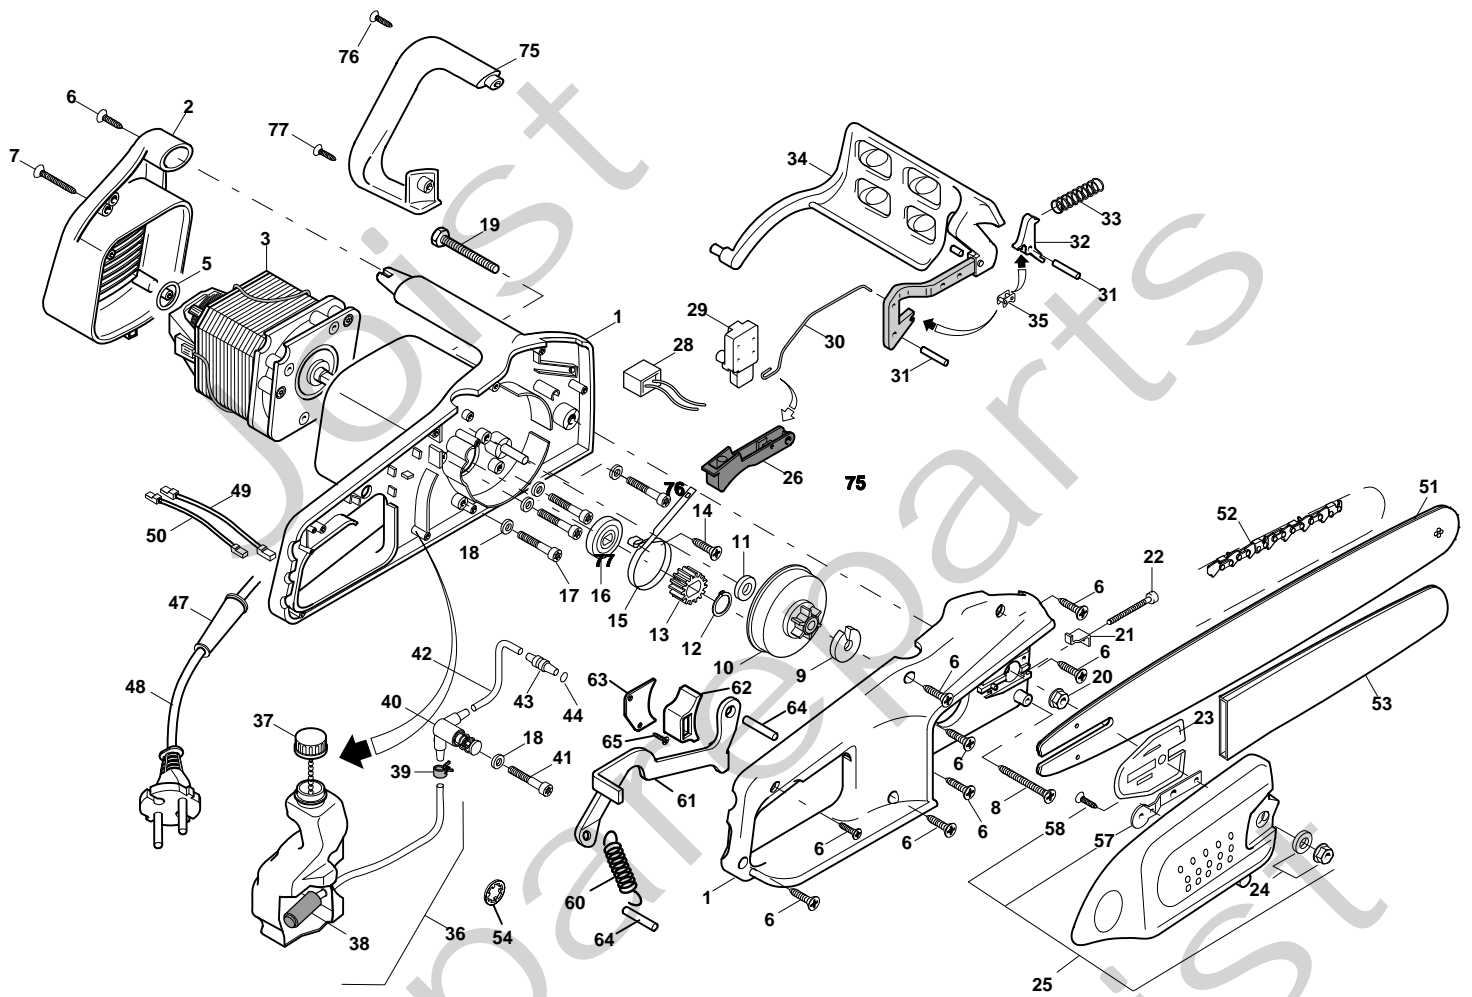

SE 182 Q - Model Year 2011

Pos. Fig.	Antal Quantity	Art No Part No	Benämning	Description	Anmärkning Notes
1	1	383300011/0	Handtag kpl-gul	Handle Assy, Yellow	
2	1	4563610	Ändkåpa-grå	End Cover Grey	
3	1	8251900	Motor Kpl	Motor Assy	
5	1	8721480	Tätningssring	Or Ring Kit	
6	9	2123210	Skruv	Screw	
7	2	2123220	Skruv	Screw	
8	1	2123230	Skruv	Screw	
9	1	3614300	Drevstopp	Side Plate	
10	1	8562940	Drev	Gear Assy	
11	1	3611961	Bricka	Washer	
12	1	3353020	Låsring	Snap Ring	
13	1	3660580	Drev	Sprocket	
14	1	2123250	Skruv	Screw	
15	1	3614690	Bromsband	Brake Band	
16	1	3660570/1	Bromshjul	Brake Blade	
17	4	2135040	Skruv	Screw	
18	5	2312090	Bricka	Washer	
19	1	2112490	Skruv	Screw	
20	1	2670120	Mutter	Nut	
21	1	3614310	Kedjesträckare	Bar Adjusting Block	
22	1	2122270	Skruv	Screw	
23	1	3614280/1	Svärdplåt	Bar Plate	
24	1	8642820	Svärdmutter	Nut Assy With Busching	
25	1	8563620	Svärdkåpa-grå	Bar Holder Assy Grey	
26	1	3743497/1	Brytararm	Switch Lever	
28	1	3211210	Kondensator	Condenser	
29	1	3211200	Brytare	Switch	
30	1	23835000/0	Brytarstäng	Switch Rod	
31	1	3180390	Stift	Pin	
32	1	3614260	Arm	Lever	
33	1	3653720	Fjäder	Spring	
34	1	8563510	Handskydd	Protector	
35	1	4252020	Kedjebromslänk	Chain Brake Link Assy	
36	1	4252000/1	Oljetank	Oil Tank	
37	1	4252010	O jevol	Tank Cap	
38	1	8642570	Oljefilter m.slang	Filter Intank Assy With Pipe	
39	1	3320170	Slangklämma	Clamp	
40	1	8750100	Oljepump	Oil Pump	
41	1	2123030	Skruv	Screw	
42	1	3786010	Oljeslang	Oil Tube	
43	1	3750010	Munstycke	Nozzle	
44	1	3721030	Tätningssring	Gasket	
47	1	3744767	Kabelskydd	Feed Fairlead	
48	1	3211250	Anslutningskabel	Power Cord Assy	
48	1	3211340	Anslutningskabel	Power Cord Assy	
48	1	3211440	Anslutningskabel	Power Cord Assy	
48	1	3211540	Anslutningskabel	Power Cord Assy	
48	1	3211640/1	Anslutningskabel	Power Cord Assy	
49	1	3211231	Jordkabel	Engine Wire	
50	1	3211221	Jordkabel	Engine Wire	
51	1	23900111/0	Svärd	"Guide Bar 16""	
52	1	4113705	Kedja	Chain 16"	
53	1	4181297	Kedjeskydd	Chain Cover	
53	1	4181307	Kedjeskydd	Chain Cover	
54	2	12604897/0	Låsring	Washer	
57	1	3614290	Svärdplåt	Bar Plate	
58	1	2123060	Skruv	Screw	
60	1	23430556/0	Fjäder	Spring	
61	1	23315057/0	Arm	Lever