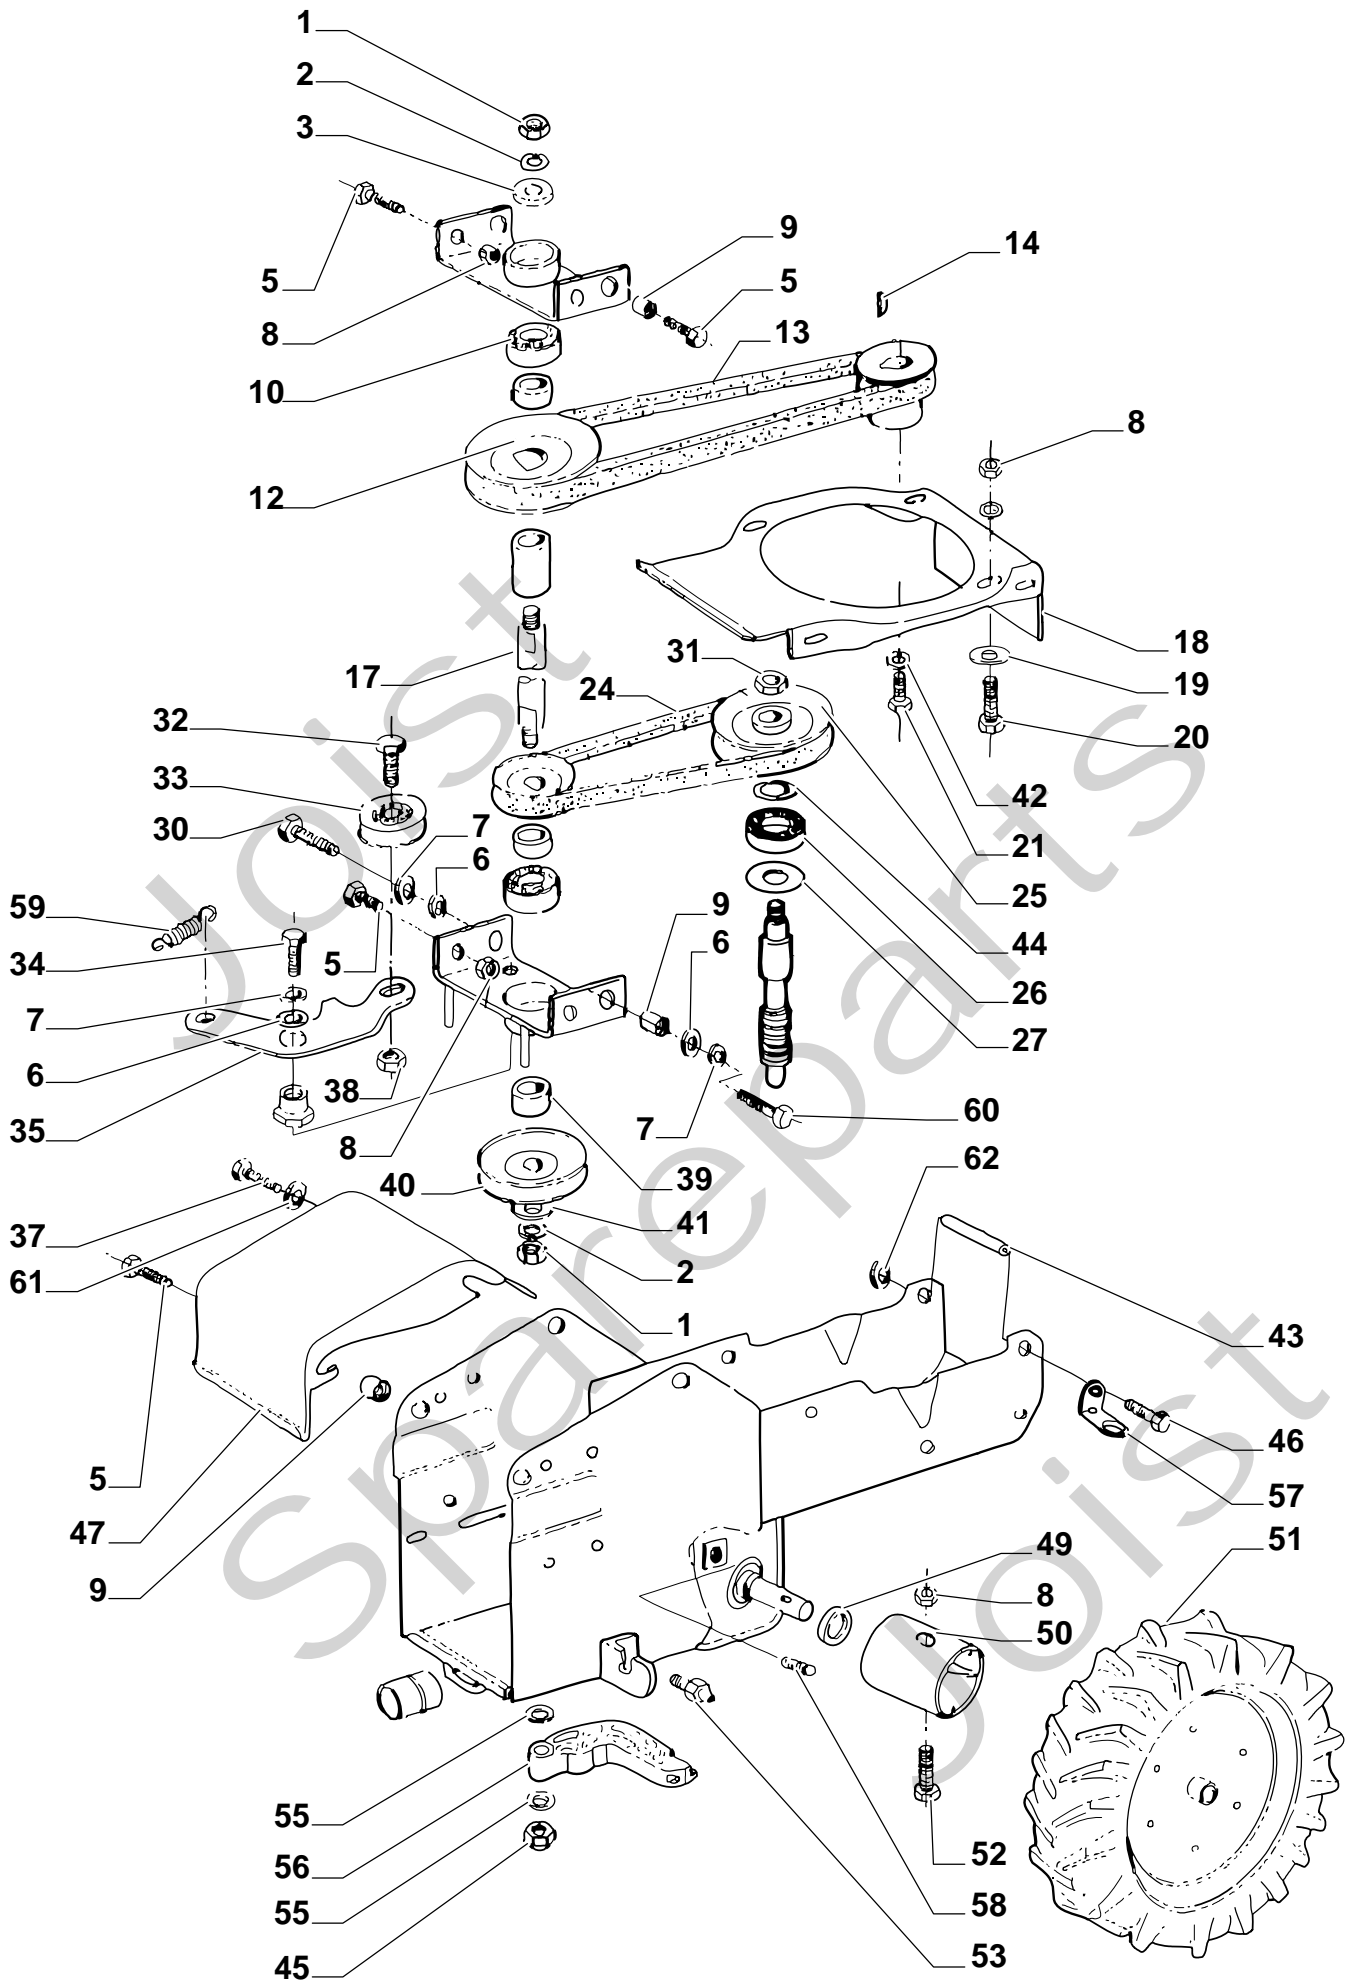

SILEX 87 B - Model Year 2010

SILEX 87 B - Model Year 2010

Pos. Fig.	Antal Quantity	Art No Part No	Benämning	Description	Anmärkning Notes
1	2	9799-1031-02	Mutter	Nut	
2	2	9678-0011-02	Låsbricka	Washer	
3	1	1483-2085-01	Bricka	Spacer	
5	8	9959-0816-16	Skruv	Screw	
6	6	9699-0028-02	Planbricka	Washer	
7	3	9699-0028-02	Planbricka	Washer	
8	9	9747-0831-02	Mutter	Nut	
9	8	1483-2108-01	Bussning	Spacer	
12	1	1483-2326-01	Remskiva	Pulley	
13	1	1483-2352-01	Drivrem	Belt	
14	1	12139100/0	Kil	Key	
17	1	1483-2353-01	Axel	Shaft	
18	1	1483-2347-01	Överbelastningsskydd	Protection Cover Yellow	
19	3	9699-0122-02	Bricka	Washer	
20	2	9997-0835-12	Skruv	Screw	
21	1	9987-5225-16	Skruv	Screw	
24	1	1483-2350-01	Drivrem	Belt	
25	1	1483-2354-01	Remskiva	Pulley	
26	1	1483-2071-01	Kullager	Bearing	
27	1	1483-2355-01	Tätningring	Gasket	
30	1	9997-0840-12	Skruv	Screw	
31	1	9799-1231-02	Mutter	Nut	
32	1	9997-1230-16	Skruv	Screw	
33	1	1483-2004-01	Spännrulle	Pulley	
34	1	9997-0816-16	Skruv	Screw	
35	1	1483-2083-01	Spännarm	Lever	
37	2	9959-0825-16	Skruv	Screw	
38	1	9747-1231-02	Mutter	Nut	
40	1	1483-2325-01	Remskiva	Pulley	
41	1	9699-0105-02	Bricka	Washer	
42	1	9699-0035-02	Planbricka	Washer	
43	2	1483-2345-01	Chassi	Chassis	
44	1	1483-2020-01	Distans	Spacer	
45	1	9747-1031-02	Mutter	Nut	
46	4	9997-0620-16	Skruv	Screw	
47	1	1483-2349-01	Överbelastningsskydd	Protection Cover Yellow	
49	2	1483-2069-01	Tätningring	Oil Seal	
50	2	1483-2363-01	Stötflingare	Protection	
51	1	1483-2361-01	Stödhjul	Right Wheel	
51	1	1483-2362-01	Stödhjul	Left Wheel	
52	2	9997-0835-12	Skruv	Screw	
53	1	9501-0500-00	Smörjnippel	Grease Dispenser	
55	2	9699-0035-02	Planbricka	Washer	
56	1	1483-2332-01	Arm	Lever	
57	1	1483-2021-01	Vinkelfäste	Support	
58	1	1483-2075-01	Lock	Cap	
59	1	1483-2207-01	Fjäder	Spring	
60	1	9997-0835-12	Skruv	Screw	
61	2	9699-0056-02	Planbricka	Washer	
62	3	9699-0100-02	Bricka	Washer