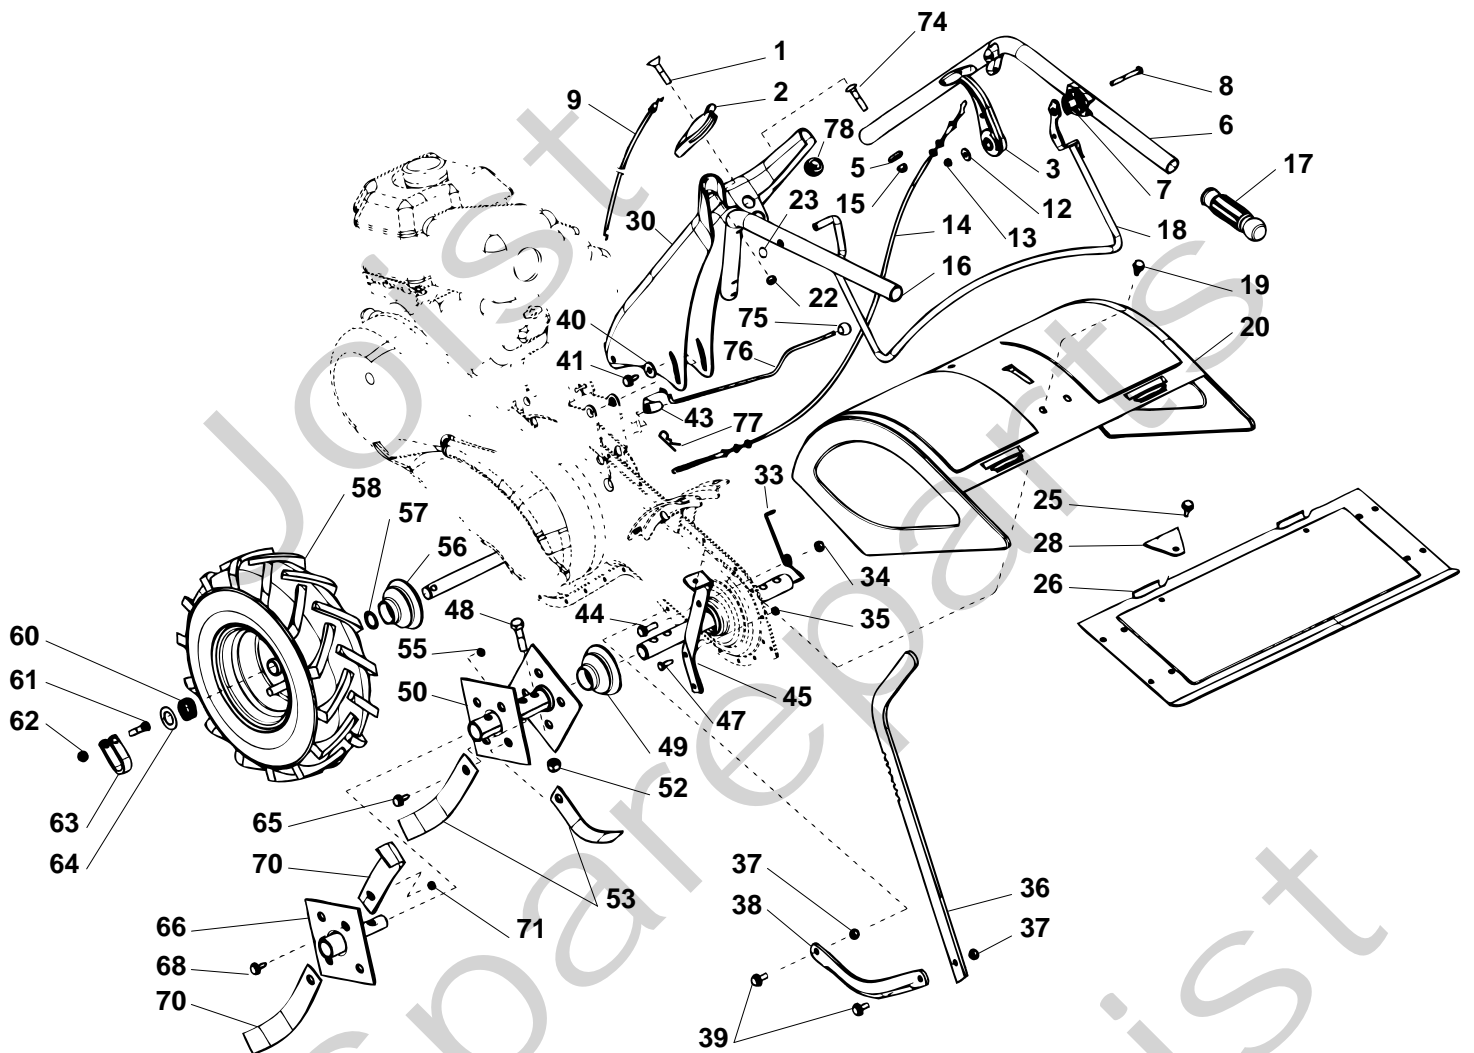

SILEX 103 B

SILEX 103 B

Pos. Fig.	Antal Quantity	Art No Part No	Benämning	Description	Anmärkning Notes
1	1	9948-0655-16	Skruv	Screw (50R-B)	
2	1	1483-2016-01	Gasreglage	Accelerator	
3	1	1483-2017-01	Spak	Lever (75R-B / 75R-H)	
5	4	9699-0056-02	Bricka	Washer	
6	1	118800090/0	Styre	Right black handle	
7	1	1483-2018-01	Stöd	Support (75R-B / 75R-H)	
8	1	9997-0660-12	Skruv	Screw (75R-B / 75R-H)	
9	1	1483-2142-01	Gaswire	Throttle Cable	
12	1	9699-0100-02	Bricka	Washer (50R-B)	
13	1	9747-0631-02	Mutter (50R-B)	Nut (50R-B)	
14	1	118800031/0	Växelhus kpl	Transmission Unit	
15	4	9747-0631-02	Mutter (50R-B)	Nut (50R-B)	
16	1	118800091/0	Styre-underdel	Left black handle	
17	2	1483-2213-01	Handtag	Handgrip	
18	1	118800094/0	Spak	Clutch Lever Black	
19	2	9959-0816-16	Skruv	Screw	
20	1	118800096/0	Skydd-gul	Yellow Carter	
22	1	9747-0631-02	Mutter (50R-B)	Nut (50R-B)	
23	1	9672-0004-02	Bricka	Washer	
25	2	9959-0816-16	Skruv	Screw	
26	1	118800101/0	Yellow Strip	Yellow Strip	
28	2	118800098/0	platta-gul	Plate Yellow	
30	1	118800093/0	Styretstöd	Yellow handle support	
33	2	118800099/0	Fjäder	Spring spur cutter	
34	2	9747-0631-02	Mutter (50R-B)	Nut (50R-B)	
35	2	9747-0631-02	Mutter (50R-B)	Nut (50R-B)	
36	1	118800102/0	Spur	Spur	
37	2	9747-0631-02	Mutter (50R-B)	Nut (50R-B)	
38	1	118800103/0	Kniv	Black Blade	
39	2	9959-0825-16	Skruv	Screw	
40	1	9699-0122-02	Bricka	Washer	
41	1	9959-0816-16	Skruv	Screw	
43	1	118800032/0	Korsning	Joint	
44	2	9959-0825-16	Skruv	Screw	
45	1	118800104/0	Fäste	Right Bracket Support	
45	1	118800105/0	Fäste	Left Bracket Support	
47	2	9997-0620-16	Skruv	Screw	
48	4	9997-1050-16	Skruv	Screw	
49	2	1483-2173-01	Dammskydd	Dust Cover	
50	1	118800110/1	Handtag	Right muff	
50	1	118800111/1	Handtag	Left muff	
52	4	9747-1031-02	Mutter	Nut	
53	8	118800037/0	Rotor kpl-yttre, hö	Right Tine Assy	
53	8	118800038/0	Rotor kpl-yttre, vä	Left Tine Assy	
55	16	9747-0631-02	Mutter (50R-B)	Nut (50R-B)	
56	2	1483-2173-01	Dammskydd	Dust Cover	
57	2	1483-2117-01	Distans	Spacer (75R-B / 75R-H)	
58	1	118800106/0	Hjul-hö	Right Wheel	
58	1	118800107/0	Hjul-vä	Left Wheel	
60	2	118800034/0	Fjäder	Spring	
61	2	118800036/0	Skruv	Screw	
62	2	9747-0631-02	Mutter (50R-B)	Nut (50R-B)	
63	2	118800033/0	Fäste	Clamp	
64	2	118800035/0	Distans	Spacer	
65	16	9997-0825-16	Skruv	Screw	
66	1	118800108/0	Fält	Right star	
66	1	118800109/0	Höger Star	Left star	
68	8	12793101/0	Skruv	Screw	
70	4	118800037/0	Rotor kpl-yttre, hö	Right Tine Assy	
70	4	118800038/0	Rotor kpl-yttre, vä	Left Tine Assy	
74	8	12691115/0	Skruv	Left Screw	
75	1	118800079/0	Knopp	Knob	
76	1	118800354/0	Spak	Lever	
77	1	118800087/0	Säkerhetsnål	Safety Pin	
78	1	118800493/0	Hylsa	Fair Lead