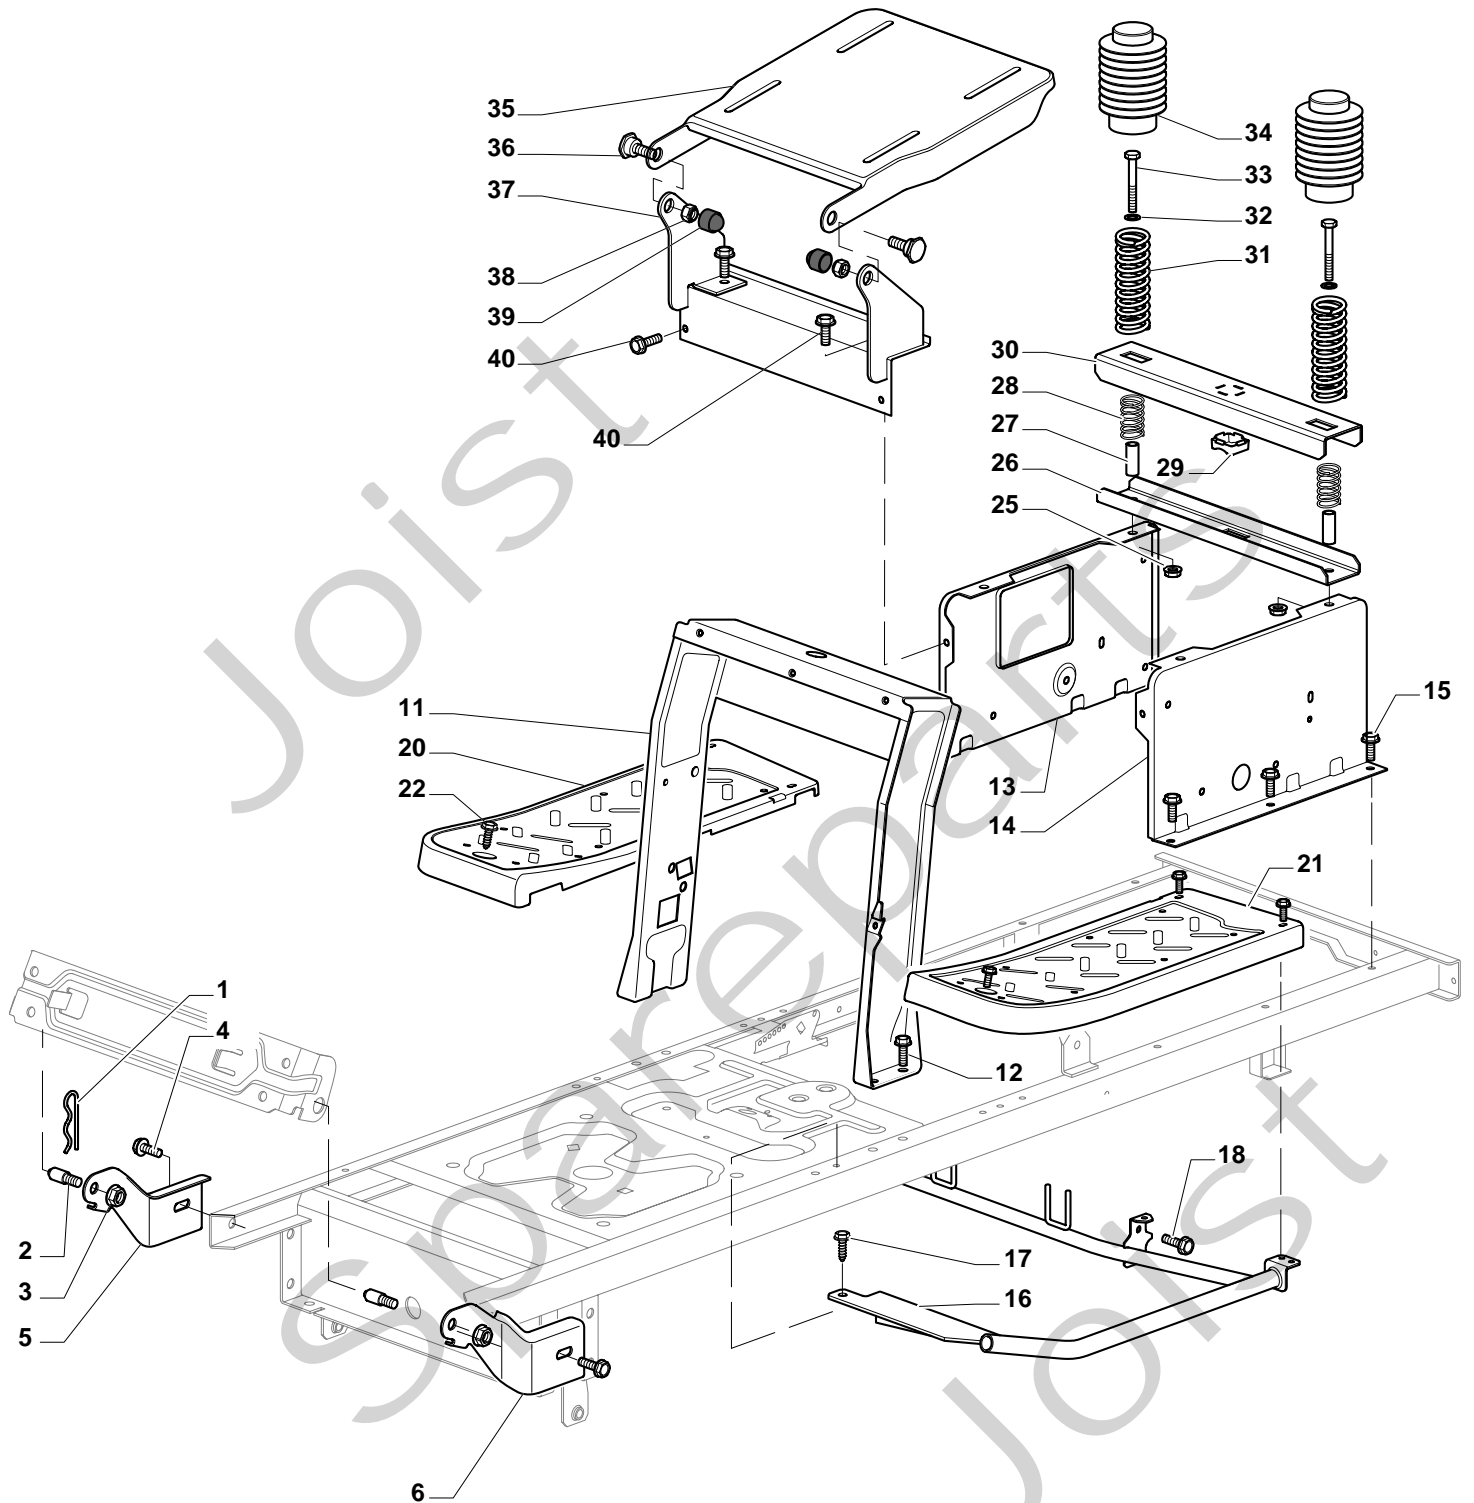

# **Genuine Spare Parts**

---

**SD 10816 - Estate  
Tornado II 108 17 -  
Estate Gran Tornado**

## ESTATE GRAN TORNADO - Model Year 2010

Pos. Fig.	Antal Quantity	Art No Part No	Benämning	Description	Anmärkning Notes
1	1	24487998/0	Låsnål	Cotter Pin	
2	2	25510079/0	Sprint	Pin	
3	2	12154210/0	Mutter	Nut	
4	2	12735599/0	Skruv	Screw	
5	1	325547225/0	Plåt	Right Plate	
6	1	325547227/0	Platta	Left Plate	
11	1	382785169/1		Steering Column Support	
12	4	125943009/0	Skruv	Screw	
13	1	325785331/0	Right Seat Support	Right Seat Support	
14	1	325785333/0	Left Seat Support	Left Seat Support	
15	6	125943009/0	Skruv	Screw	
16	1	382785179/0	Footboard Support	Footboard Support	
17	2	125943009/0	Skruv	Screw	
18	2	125943009/0	Skruv	Screw	
20	1	325500041/1		Right Footboard	
21	1	325500043/1		Left Footboard	
22	2	12735599/0	Skruv	Screw	
25	2	12293201/0	Mutter	Nut	
26	1	325820109/0	Seat Support	Seat Support	
27	2	125160048/0	Distans	Spacer	
28	2	125430263/0	Fjäder	Spring	
29	1	325060038/0	Fäste	Cam	
30	1	325820105/0	Stöd	Support	
31	2	125430264/0	Fjäder	Spring	
32	2	12521350/0	Bricka	Washer	
33	2	12691400/0	Skruv	Right Screw	
34	2	325122002/0	Styrning	Hood	
35	1	382547061/0	Mothill	Plate	
36	2	22524970/2	Sprint	Pin	
37	1	382820151/0	Seat Support	Seat Support	
38	2	12155010/0	Mutter	Nut	
39	2	118203854/0	Tätningshylsa	Protection	