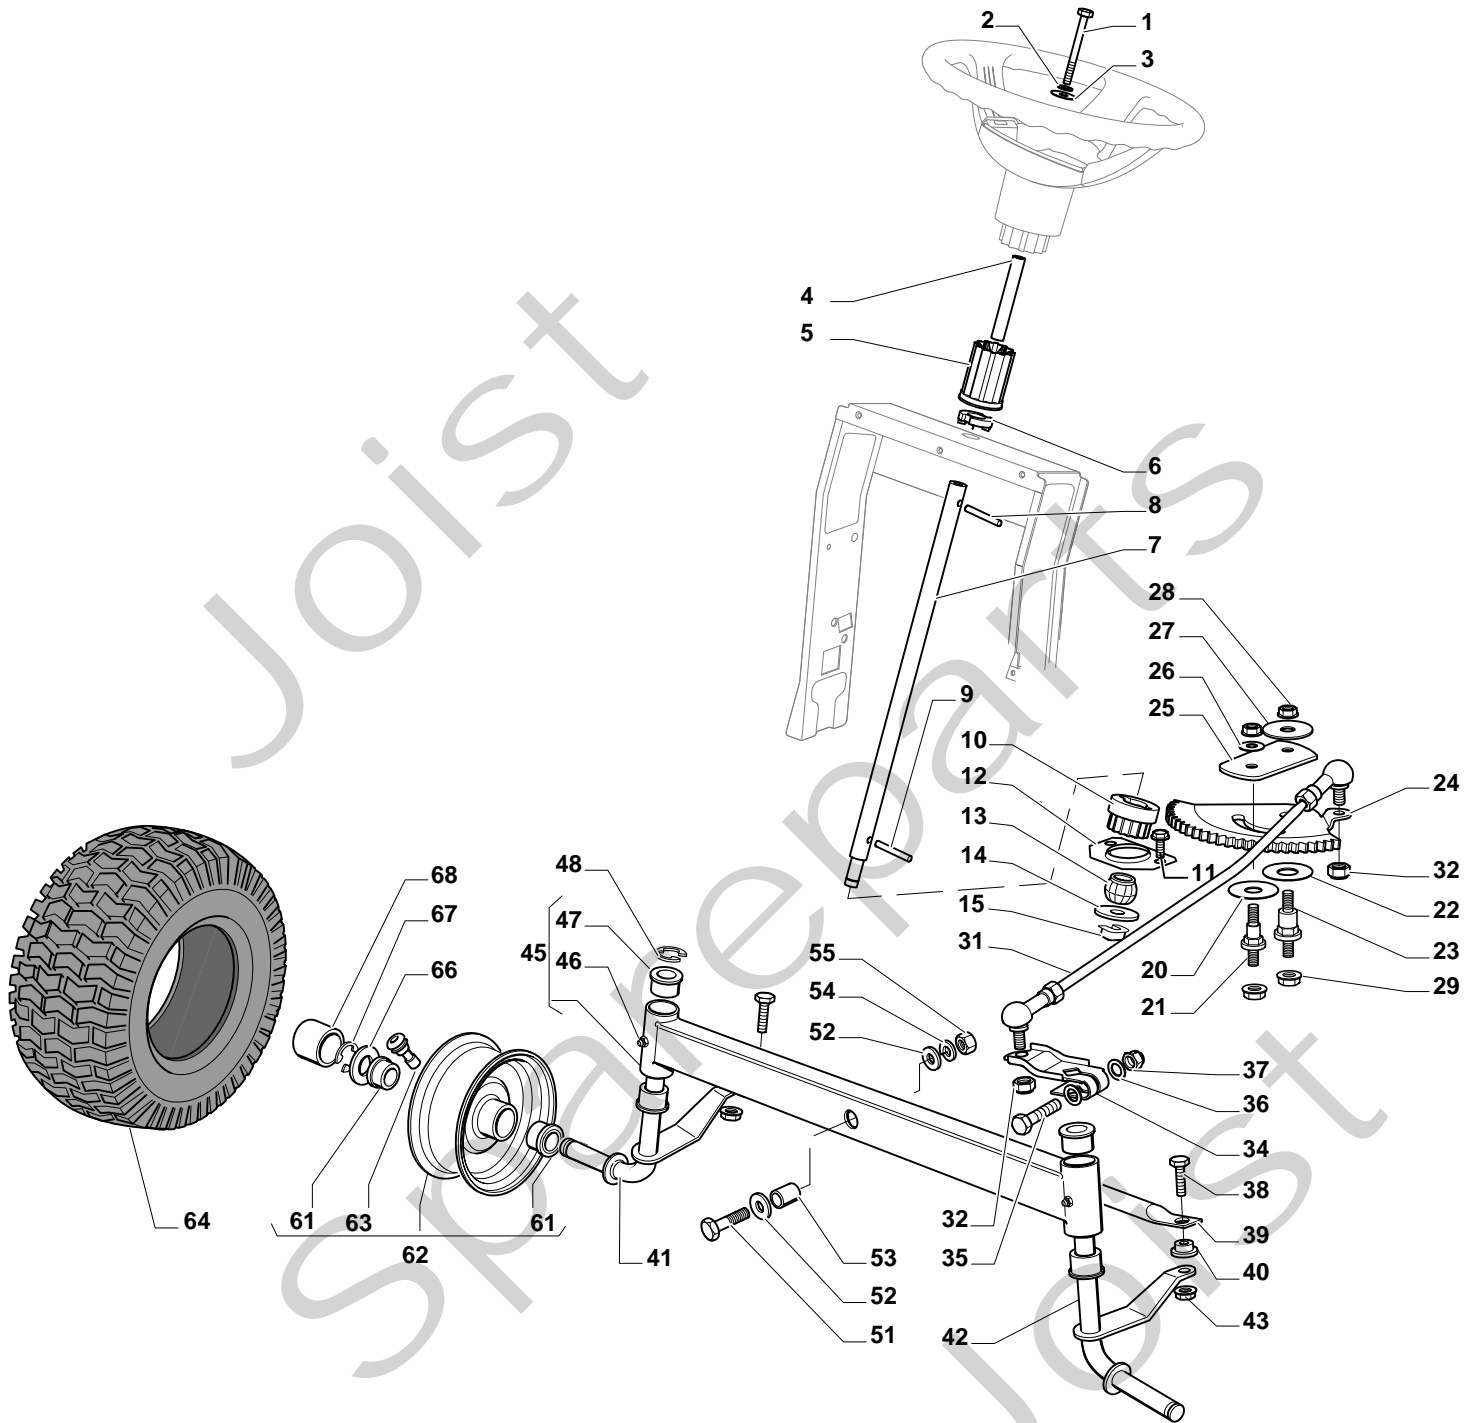

ESTATE GRAN TORNADO - Model Year 2010

Pos. Fig.	Antal Quantity	Art No Part No	Benämning	Description	Anmärkning Notes
1	1	12692050/0	Skruv	Screw	
2	1	12540260/0	Bricka	Grower	
3	1	12523070/0	Bricka	Washer	
4	1	125160047/0	Distans	Spacer	
5	1	325785318/0	Stöd	Support	
6	1	325038008/0	Bussning	Bush	
7	1	125520007/0	Steering Column	Steering Column	
8	1	112620300/0	Stift	Pin	
9	1	12622650/0	Stift	Pin	
10	1	125570003/0	Drev	Pinion	
11	2	27943051/0	Skruv	Screw	
12	1	25785213/0	Stöd	Support	
13	1	25743000/0	Ledklåpa, vä+hö	Joint	
14	1	12521370/0	Bricka	Washer	
15	1	12436030/0	Platta	Plate	
20	1	22672151/0	Bricka	Washer	
21	1	125510104/0	Sprint	Pin	
22	1	125670023/0	Bricka	Washer	
23	1	125510109/0	Sprint	Pin	
24	1	325735519/0	Sector	Steering Shaft	
25	1	325547233/0	Mothåll	Plate	
26	1	12369500/0	Bricka	Washer	
27	1	22160400/0	Bricka	Elastic Washer	
28	2	12155010/0	Mutter	Nut	
29	2	12293201/0	Mutter	Nut	
31	1	382000566/0	Stång	Steering Rod	
32	2	12156602/0	Mutter	Nut	
34	1	325318243/0	Arm	Lever	
35	1	12692390/0	Skruv	Screw	
36	2	12521360/0	Bricka	Washer	
37	1	12156602/0	Mutter	Nut	
38	2	125510103/0	Sprint	Pin	
39	1	325840029/0	Gasreglagelänk	Tie Rod	
40	2	325038007/0	Bussning	Bush	
41	1	382230373/0	"Right Stub Axle 15""	"Right Stub Axle 15""	
42	1	382230375/0	"Left Stub Axle 15""	"Left Stub Axle 15""	
43	2	12155000/0	Mutter	Nut	
45	1	382034030/0	Equalizer With Bush And Lubricator	Equalizer With Bush And Lubricator	
46	2	12379511/0	Smörjnippel	Grease Dispenser	
47	4	25034002/1	Bussning	Brass	
48	1	12001010/0	Låsring	Snap Ring	
51	1	12692695/0	Skruv	Screw	
52	2	12523100/0	Bricka	Washer	
53	1	25160016/0	Distans	Spacer	
54	1	12587100/0	Grower	Grower	
55	1	12295300/0	Mutter	Nut	
61	4	25122200/2	Lager	Bearing	
62	2	182000598/0	Rimm	Rimm	
63	2	25950000/0	Ventil	Valve	
64	2	127590066/0	Tire 15"	Tire 15"	
66	2	25670005/1	Bricka	Washer	
67	2	12001010/0	Låsring	Snap Ring	
68	2	322110233/0	Navkapsel	Hub Cover