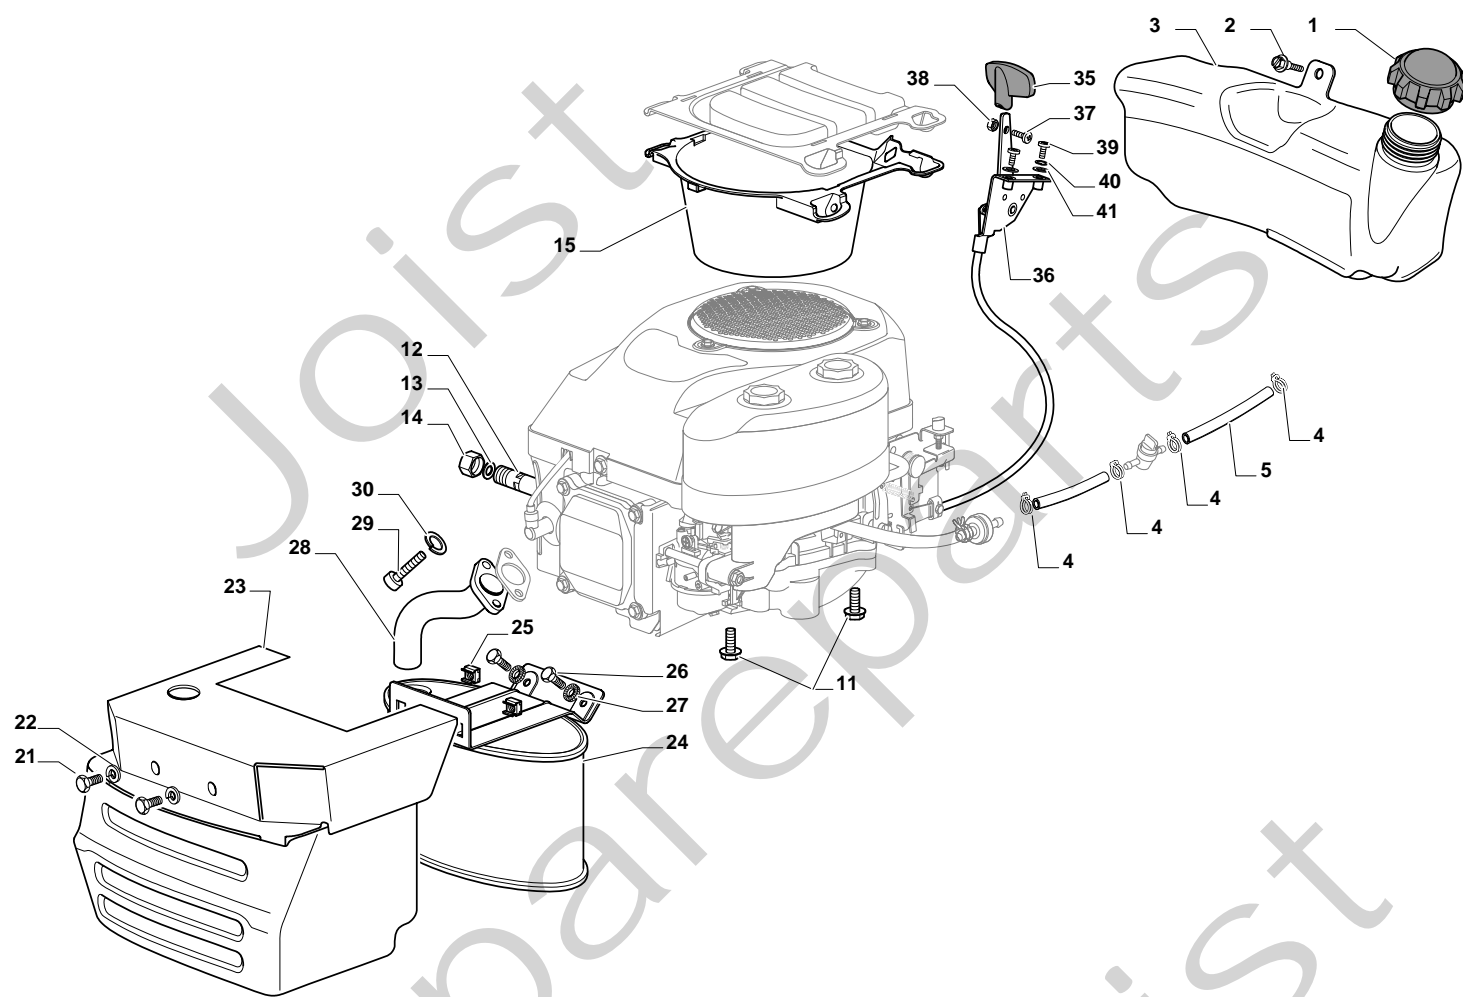

ESTATE GRAN TORNADO - Model Year 2010

Pos. Fig.	Antal Quantity	Art No Part No	Benämning	Description	Anmärkning Notes
1	1	25795001/1	Lock	Cap	
2	4	125943006/0	Skruv	Screw	
3	1	325735126/0	Tank	Tank	
4	4	18375051/1	Slangklämma	Fair Led	
5	1	25869057/0	Vevstake	Connecting Tube (1000 Mm)	
11	4	112735108/1	Skruv	Screw	
12	1	27598060/0	Oil Discharge Extension	Oil Discharge Extension	
13	1	18401001/1	Tätningring	Oil Seal	
14	1	18737849/0	Lock	Oil Cap	
15	1	325108044/0	Inmatningstratt	Conveyor	
21	2	12792611/0	Skruv	Screw	
22	2	12540260/0	Bricka	Grower	
23	1	382598045/0	Ljuddämparskydd	Muffler Protection	
24	1	182750010/0		Muffler	
25	2	12360425/0	Mutter	Nut	
26	2	12792611/0	Skruv	Screw	
27	2	12540260/0	Bricka	Grower	
28	1	118738231/1	Avgasrör	Exhaust Connecting Tube	
29	2	12737450/0	Skruv	Screw	
30	2	12540260/0	Bricka	Grower	
35	1	325394531/0	Knopp	Knob	
36	1	182000215/0	Gasreglage	Accelerator	
37	1	112726389/0	Skruv	Screw	
38	1	12290800/0	Mutter	Nut	
39	2	112726389/0	Skruv	Screw	
40	2	12540020/0	Bricka	Washer	
41	2	12521310/0	Bricka	Washer