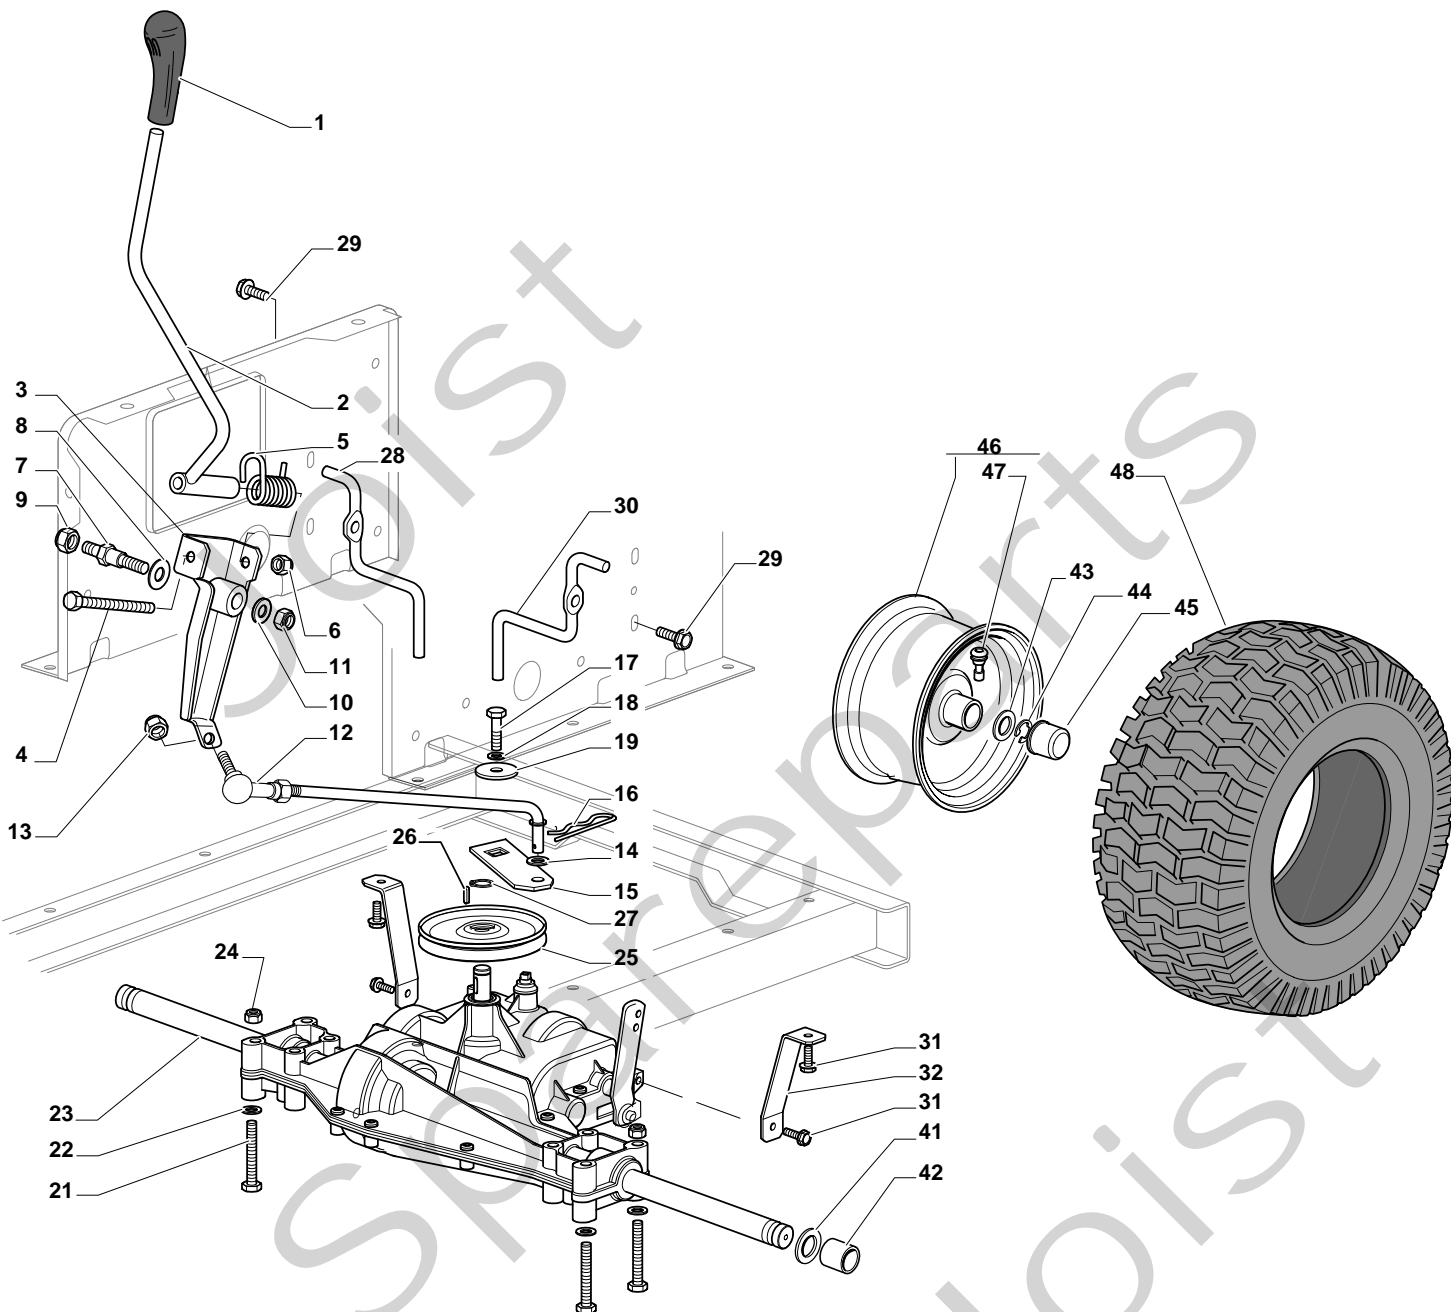

ESTATE GRAN TORNADO - Model Year 2010

Pos. Fig.	Antal Quantity	Art No Part No	Benämning	Description	Anmärkning Notes
1	1	325394532/0	Knopp	Knob	
2	1	382318233/0	Arm	Lever	
3	1	382774259/0	Fäste	Clamp	
4	1	12692050/0	Skruv	Screw	
5	1	25430226/0	Fjäder	Spring	
6	1	12155000/0	Mutter	Nut	
7	1	25510035/0	Sprint	Pin	
8	1	22672151/0	Bricka	Washer	
9	1	12293201/0	Mutter	Nut	
10	1	12523060/0	Bricka	Washer	
11	1	12155010/0	Mutter	Nut	
12	1	382000567/0	Länk	Rod	
13	1	12293201/0	Mutter	Nut	
14	1	12521340/0	Bricka	Washer	
15	1	325318235/0	Arm	Lever	
16	1	12141418/0	Låsnål	Cotter Pin	
17	1	12735520/0	Skruv	Screw	
18	1	12540040/0	Bricka	Washer	
19	1	22680009/0	Bricka	Washer	
21	4	12691600/0	Skruv	Screw	
22	4	12521350/0	Bricka	Washer	
23	1	18400912/0	Rear Axle Dana 4360-211	Rear Axle Dana 4360-211	
24	4	12155000/0	Mutter	Nut	
25	1	82601509/0	Remskiva	Pulley	
26	1	12139430/0	Kil	Key	
27	1	12608950/0	Låsring	Snap Ring	
28	1	125270329/0	Remstyrning	Belt Guide	
29	2	12735599/0	Skruv	Screw	
30	1	125270330/0	Remstyrning	Belt Guide	
31	4	125943009/0	Skruv	Screw	
32	2	325785315/0	Stöd	Support	
41	2	25670005/1	Bricka	Washer	
42	2	125160055/0	Distans	Spacer	
43	6	25670005/1	Bricka	Washer	
44	2	12001010/0	Låsring	Snap Ring	
45	2	322110233/0	Navkapsel	Hub Cover	
46	2	382000597/0	Rimm	Rimm	
47	2	25950000/0	Ventil	Valve	
48	2	125590015/0	Shoe Kenda	Shoe Kenda