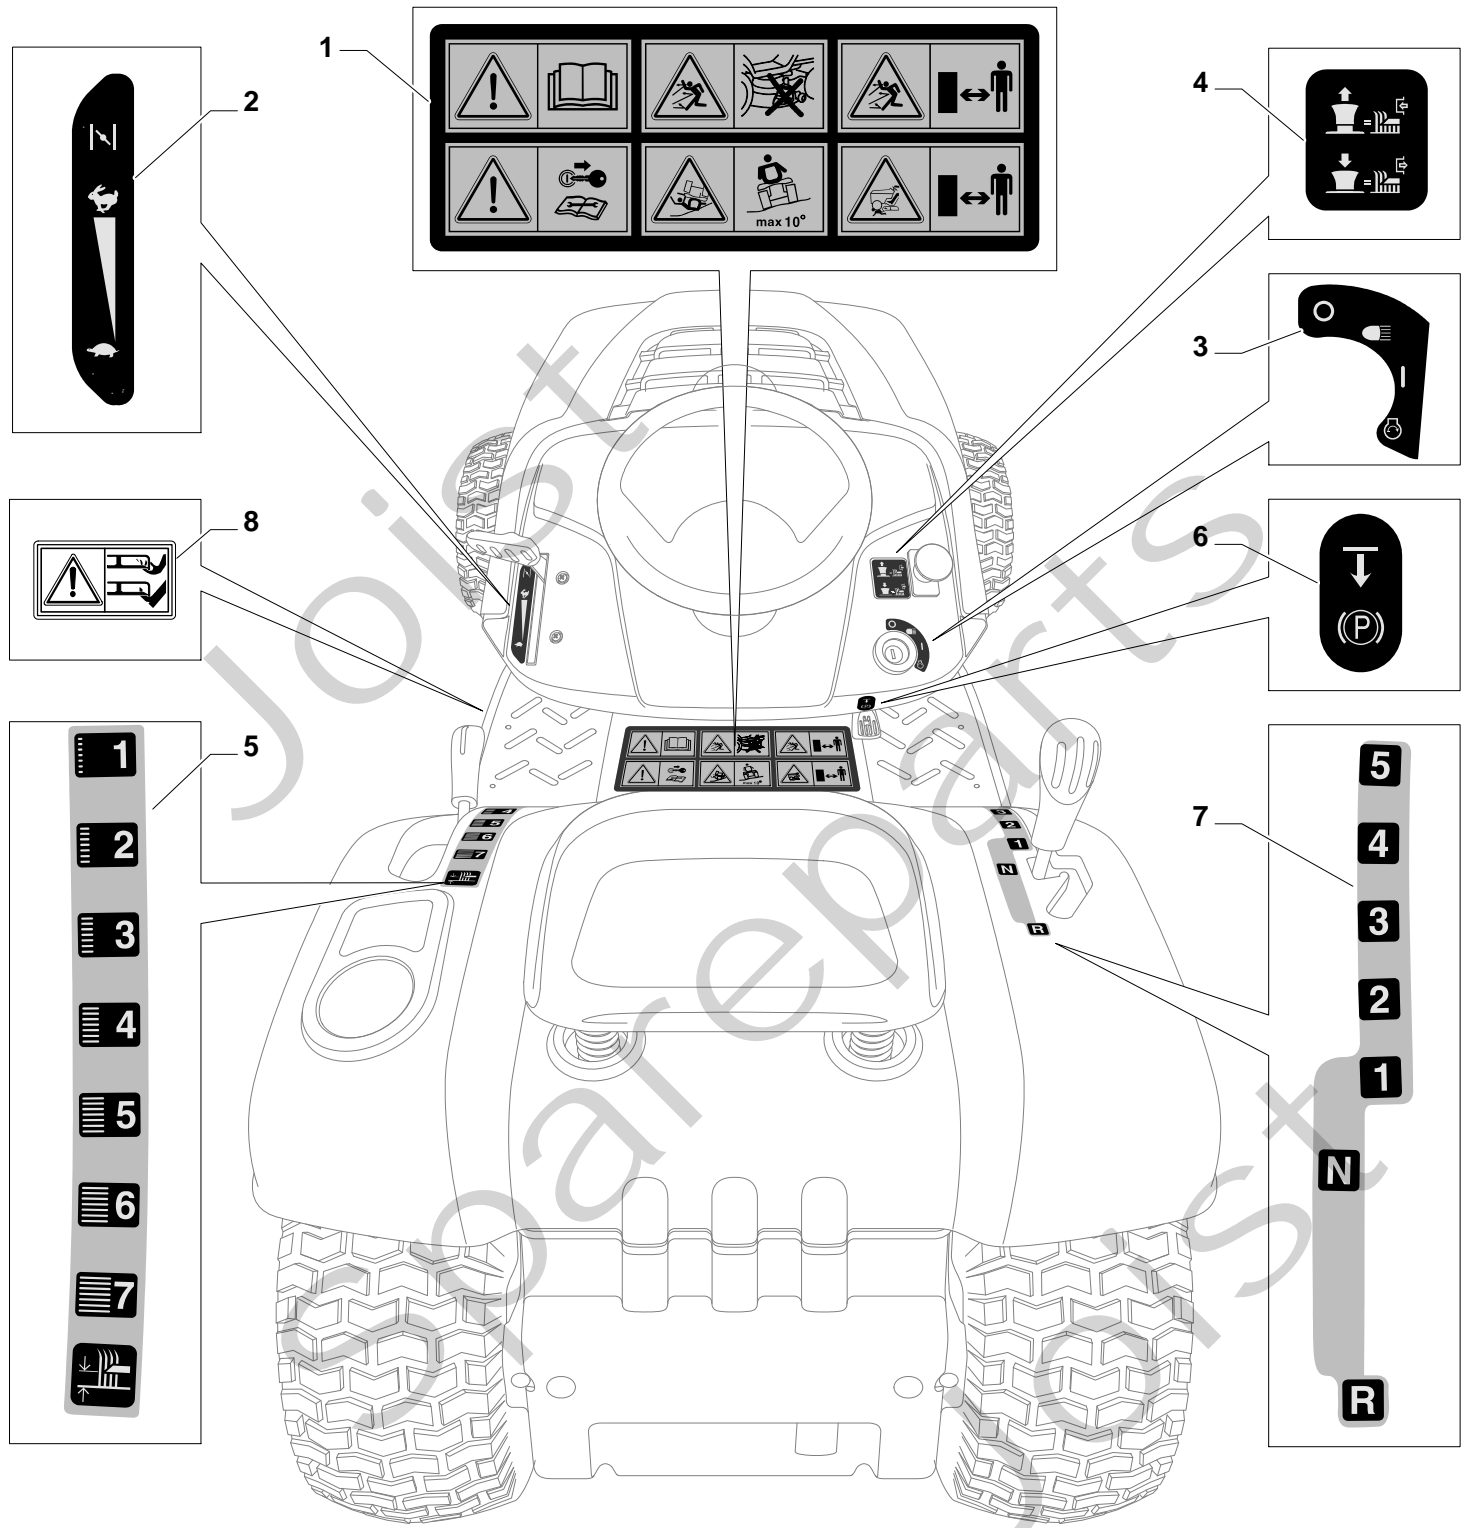

max 10°

ESTATE GRAN TORNADO - Model Year 2010

Pos. Fig.	Antal Quantity	Art No Part No	Benämning	Description	Anmärkning Notes
1	1	114362365/1	Dekal	Label	
2	1	114363697/0	Dekal	Label	
3	1	114363699/0	Dekal	Label	
4	1	14361438/0	Dekal	Label	
5	1	114363701/0	Dekal	Label	
6	1	114363700/0	Dekal	Label	
7	1	114363451/0	Dekal	Label	
8	1	114356699/1	Dekal	Label