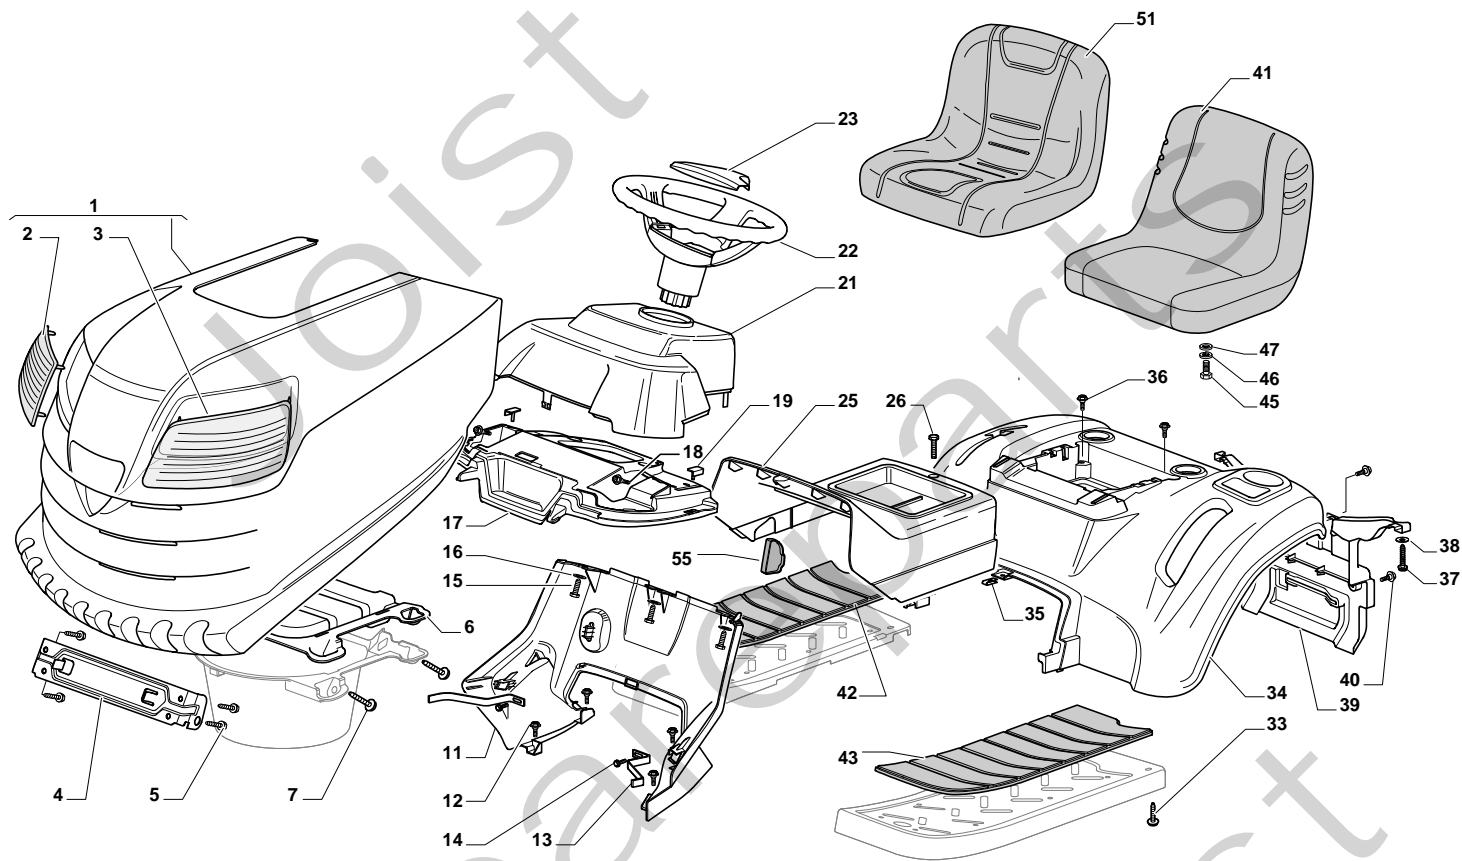

# **Genuine Spare Parts**

---

**SD 10816 - Estate  
Tornado II 108 17 -  
Estate Gran Tornado**

## ESTATE GRAN TORNADO - Model Year 2010

Pos. Fig.	Antal Quantity	Art No Part No	Benämning	Description	Anmärkning Notes
1	1	24487998/0	Låsnål	Cotter Pin	
2	2	25510079/0	Sprint	Pin	
3	2	12154210/0	Mutter	Nut	
4	2	12735599/0	Skruv	Screw	
5	1	325547225/0	Plåt	Right Plate	
6	1	325547227/0	Platta	Left Plate	
11	1	382785169/1		Steering Column Support	
12	4	125943009/0	Skruv	Screw	
13	1	325785331/0	Right Seat Support	Right Seat Support	
14	1	325785333/0	Left Seat Support	Left Seat Support	
15	6	125943009/0	Skruv	Screw	
16	1	382785179/0	Footboard Support	Footboard Support	
17	2	125943009/0	Skruv	Screw	
18	2	125943009/0	Skruv	Screw	
20	1	325500041/1		Right Footboard	
21	1	325500043/1		Left Footboard	
22	2	12735599/0	Skruv	Screw	
25	2	12293201/0	Mutter	Nut	
26	1	325820109/0	Seat Support	Seat Support	
27	2	125160048/0	Distans	Spacer	
28	2	125430263/0	Fjäder	Spring	
29	1	325060038/0	Fäste	Cam	
30	1	325820105/0	Stöd	Support	
31	2	125430264/0	Fjäder	Spring	
32	2	12521350/0	Bricka	Washer	
33	2	12691400/0	Skruv	Right Screw	
34	2	325122002/0	Styrning	Hood	
35	1	382547061/0	Mothill	Plate	
36	2	22524970/2	Sprint	Pin	
37	1	382820151/0	Seat Support	Seat Support	
38	2	12155010/0	Mutter	Nut	
39	2	118203854/0	Tätningshylsa	Protection	