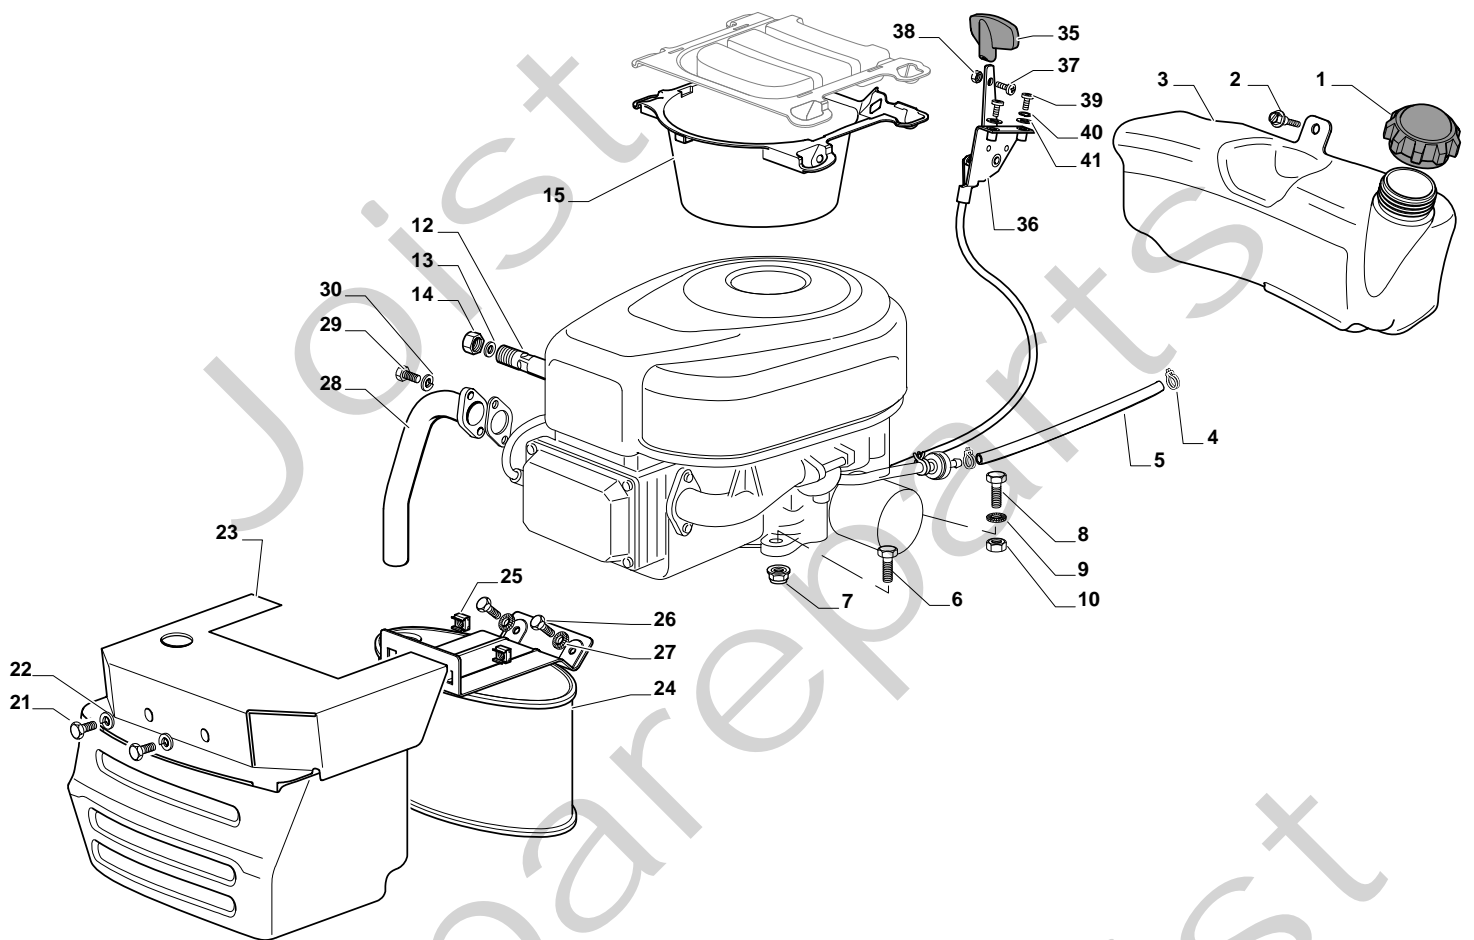

ESTATE GRAN TORNADO - Model Year 2010

ESTATE GRAN TORNADO - Model Year 2010

Pos. Fig.	Antal Quantity	Art No Part No	Benämning	Description	Anmärkning Notes
1	1	25795001/1	Lock	Cap	
2	4	125943010/0	Skruv	Screw	
3	1	325735126/0	Tank	Tank	
4	2	18375051/1	Slangklämma	Fair Led	
5	1	25869057/0	Vevstake	Connecting Tube (1000 Mm)	
6	3	12691100/0	Skruv	Screw	
7	3	12154210/0	Mutter	Nut	
8	1	12691115/0	Skruv	Screw	
9	1	12540260/0	Bricka	Grower	
10	1	12154210/0	Mutter	Nut	
12	1	25598050/0	Oil Discharge Extension	Oil Discharge Extension	
13	1	18401001/1	Tätningring	Oil Seal	
14	1	18737849/0	Lock	Oil Cap	
15	1	325108044/0	Inmatningstratt	Conveyor	
21	2	12792611/0	Skruv	Screw	
22	2	12540260/0	Bricka	Grower	
23	1	382598047/0	Ljuddämparskydd	Muffler Protection	
24	1	182750010/0		Muffler	
25	2	12360425/0	Mutter	Nut	
26	2	12792611/0	Skruv	Screw	
27	2	12540260/0	Bricka	Grower	
28	1	18738206/0	Avgasrör	Exhaust Connecting Tube	
29	2	12737450/0	Skruv	Screw	
30	2	12540260/0	Bricka	Grower	
35	1	325394531/0	Knopp	Knob	
36	1	82000200/1	Gasreglage	Accelerator	
37	1	112726389/0	Skruv	Screw	
38	1	12290800/0	Mutter	Nut	
39	2	112726389/0	Skruv	Screw	
40	2	12540020/0	Bricka	Washer	
41	2	12521310/0	Bricka	Washer