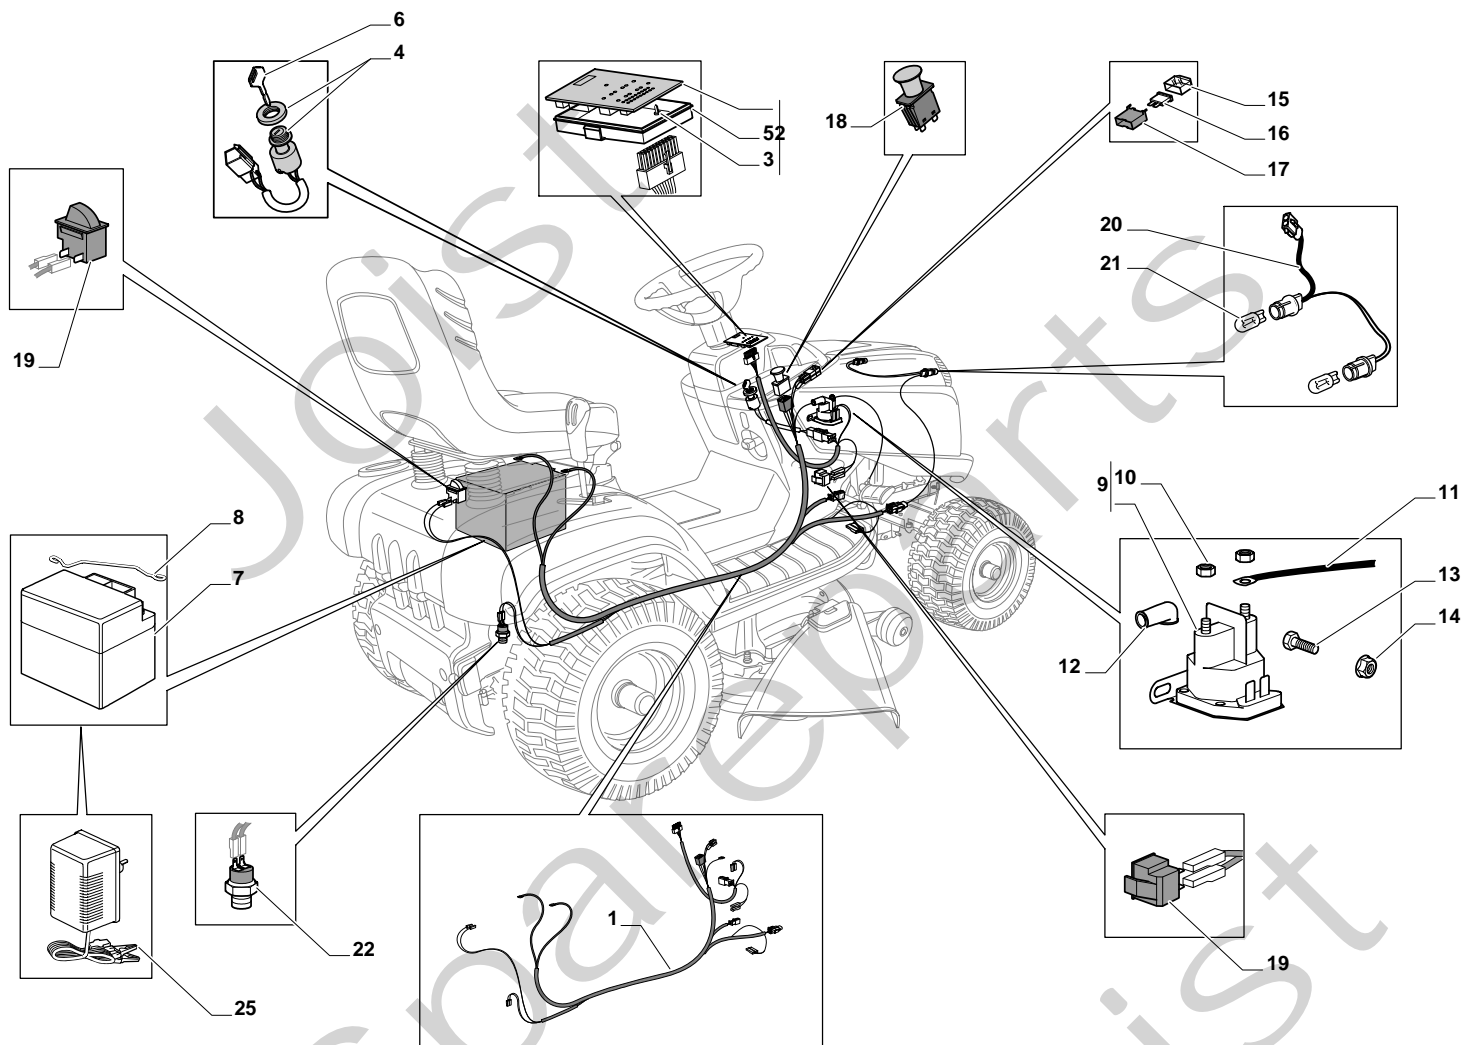

ESTATE GRAN TORNADO - Model Year 2010

Pos. Fig.	Antal Quantity	Art No Part No	Benämning	Description	Anmärkning Notes
1	1	182040150/0	Kabel	Cables Ass.Y	
2	1	125722433/0	Electronic Card (Ggp Engines)	Electronic Card (Ggp Engines)	
2	1	382722429/0		Electronic Card (B&S)	
3	1	12735101/0	Skruv	Screw	
4	1	118450075/0	Brytare	Starting Switch	
5	1	325600080/0	Skydd-röd	Card Protection	
6	1	118210023/0	Starting Key	Starting Key	
7	1	18120002/1	Batteri	Battery	
8	1	125430265/0	Fjäder	Spring	
9	1	18736111/0	Starter Relay	Starter Relay	
10	2	12360352/0	Mutter	Nut	
11	1	25065002/0	Kabel	Cable	
12	1	18564864/1	Tätningshylsa	Protection	
13	1	12790781/0	Skruv	Screw	
14	2	12154510/0	Mutter	Nut	
15	2	33215000/0	Kåpa	Cover	
16	1	33340036/0	Säkring	Fuse 25 A	
16	1	33340040/0	Säkring	Fuse 10 A	
17	2	33500007/0	Säkring	Fuse Carrier	
18	1	118450074/0	Kopplingshus	Clutch Switch	
19	2	119410613/0	Micro	Micro	
20	1	82040073/0	Kabel	Cable	
21	2	18459100/0	Farilamp For Lights	Farilamp For Lights	
22	1	19410610/0	Neutral Switch (Mech.)	Neutral Switch (Mech.)	
25	1	182180090/0		Battery Charger	
25	1	182180091/0		Battery Charger (U.K.)