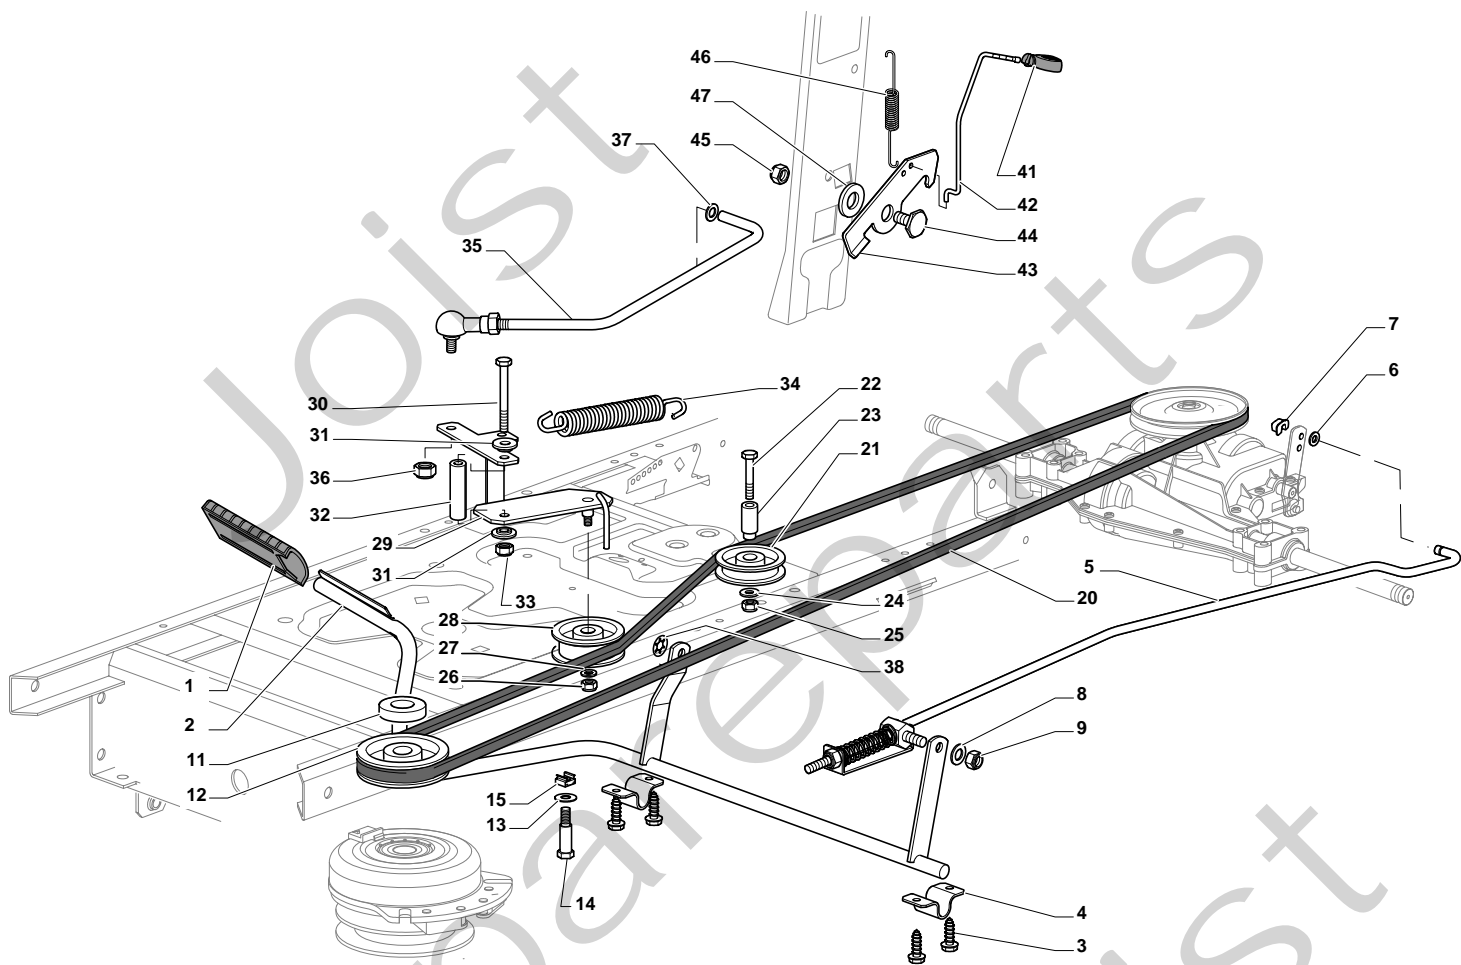

ESTATE GRAN TORNADO - Model Year 2010

Pos. Fig.	Antal Quantity	Art No Part No	Benämning	Description	Anmärkning Notes
1	1	325110391/0	Clamp Cover	Clamp Cover	
2	1	382500033/0	Pedal	Pedal	
3	4	12735599/0	Skruv	Screw	
4	2	325547231/0	Mothill	Plate	
5	1	382000568/0	Länk	Rod	
6	1	12521350/0	Bricka	Washer	
7	1	12436050/0	Låsplatta	Plate	
8	1	25670011/0	Bricka	Washer	
9	1	12155000/0	Mutter	Nut	
11	1	25160021/0	Distans	Spacer	
12	1	25601567/0	Remskiva	Pulley	
13	2	12524010/0	Bricka	Washer	
14	2	25580030/0	Remstyrning	Belt Guide (Mech.)	
15	2	12360425/0	Mutter	Nut	
20	1	135062013/0	Drivrem	Belt	
21	1	25601555/0	Remskiva	Pulley	
22	1	12691400/0	Skruv	Right Screw	
23	1	125160051/0	Distans	Spacer	
24	1	12523060/0	Bricka	Washer	
25	1	12155000/0	Mutter	Nut	
26	1	12155000/0	Mutter	Nut	
27	1	12523060/0	Bricka	Washer	
28	1	25601554/0	Remskiva	Pulley	
29	1	382318235/0	Arm	Lever	
30	1	12691600/0	Skruv	Screw	
31	2	25038002/1	Bussning	Bush	
32	1	25160027/0	Distans	Spacer	
33	1	12155000/0	Mutter	Nut	
34	1	125430262/0	Fjäder	Spring	
35	1	382820016/0	Tie Rod Ass.Y	Tie Rod Ass.Y	
36	1	12293201/0	Mutter	Nut	
37	1	12521350/0	Bricka	Washer	
38	1	12604899/0	Låsbricka	Crown Fastener	
41	1	325394534/0	Knopp	Knob	
42	1	125033083/0	Stång	Rod	
43	1	325253011/0	Hake	Hook	
44	1	22524970/2	Sprint	Pin	
45	1	12155000/0	Mutter	Nut	
46	1	25430213/0	Fjäder	Spring	
47	1	12523060/0	Bricka	Washer