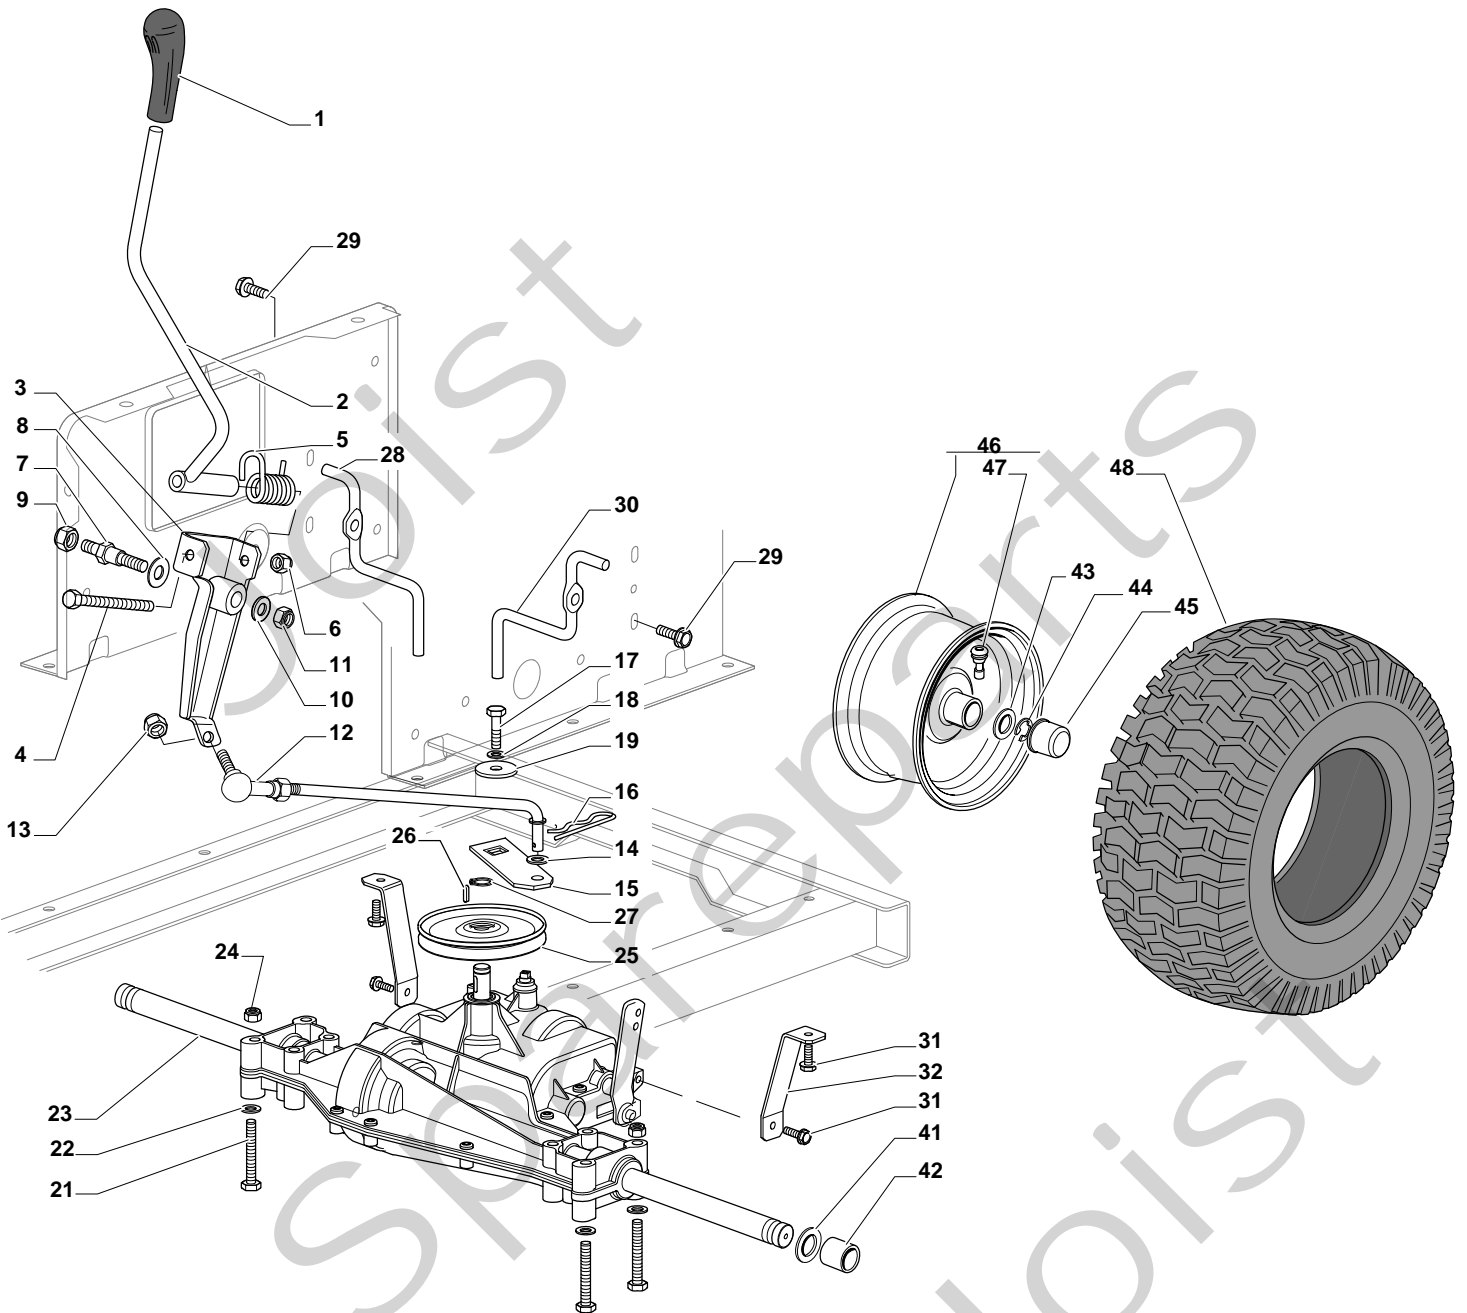

SD 9813 - Model Year 2009

Pos. Fig.	Antal Quantity	Art No Part No	Benämning	Description	Anmärkning Notes
1	1	325394532/0	Knopp	Knob	
2	1	382318233/0	Arm	Lever	
3	1	382774259/0	Fäste	Clamp	
4	1	12692050/0	Skruv	Screw	
5	1	25430226/0	Fjäder	Spring	
6	1	12155000/0	Mutter	Nut	
7	1	25510035/0	Sprint	Pin	
8	1	22672151/0	Bricka	Washer	
9	1	12293201/0	Mutter	Nut	
10	1	12523060/0	Bricka	Washer	
11	1	12155010/0	Mutter	Nut	
12	1	382000567/0	Länk	Rod	
13	1	12293201/0	Mutter	Nut	
14	1	12521340/0	Bricka	Washer	
15	1	325318235/0	Arm	Lever	
16	1	12141418/0	Låsnål	Cotter Pin	
17	1	12735520/0	Skruv	Screw	
18	1	12540040/0	Bricka	Washer	
19	1	22680009/0	Bricka	Washer	
21	4	12691600/0	Skruv	Screw	
22	4	12521350/0	Bricka	Washer	
23	1	18400912/0	Rear Axle Dana 4360-211	Rear Axle Dana 4360-211	
24	4	12155000/0	Mutter	Nut	
25	1	82601509/0	Remskiva	Pulley	
26	1	12139430/0	Kil	Key	
27	1	12608950/0	Låsring	Snap Ring	
28	1	125270329/0	Remstyrning	Belt Guide	
29	2	12735599/0	Skruv	Screw	
30	1	125270330/0	Remstyrning	Belt Guide	
31	4	125493009/0	Skruv	Screw	
32	2	325785315/0	Stöd	Support	
41	2	25670005/1	Bricka	Washer	
42	2	125160055/0	Distans	Spacer	
43	6	25670005/1	Bricka	Washer	
44	2	12001010/0	Låsring	Snap Ring	
45	2	322110233/0	Navkapsel	Hub Cover	
46	2	382000597/0	Rimm	Rimm	
47	2	25950000/0	Ventil	Valve	
48	2	125590015/0	Shoe Kenda	Shoe Kenda