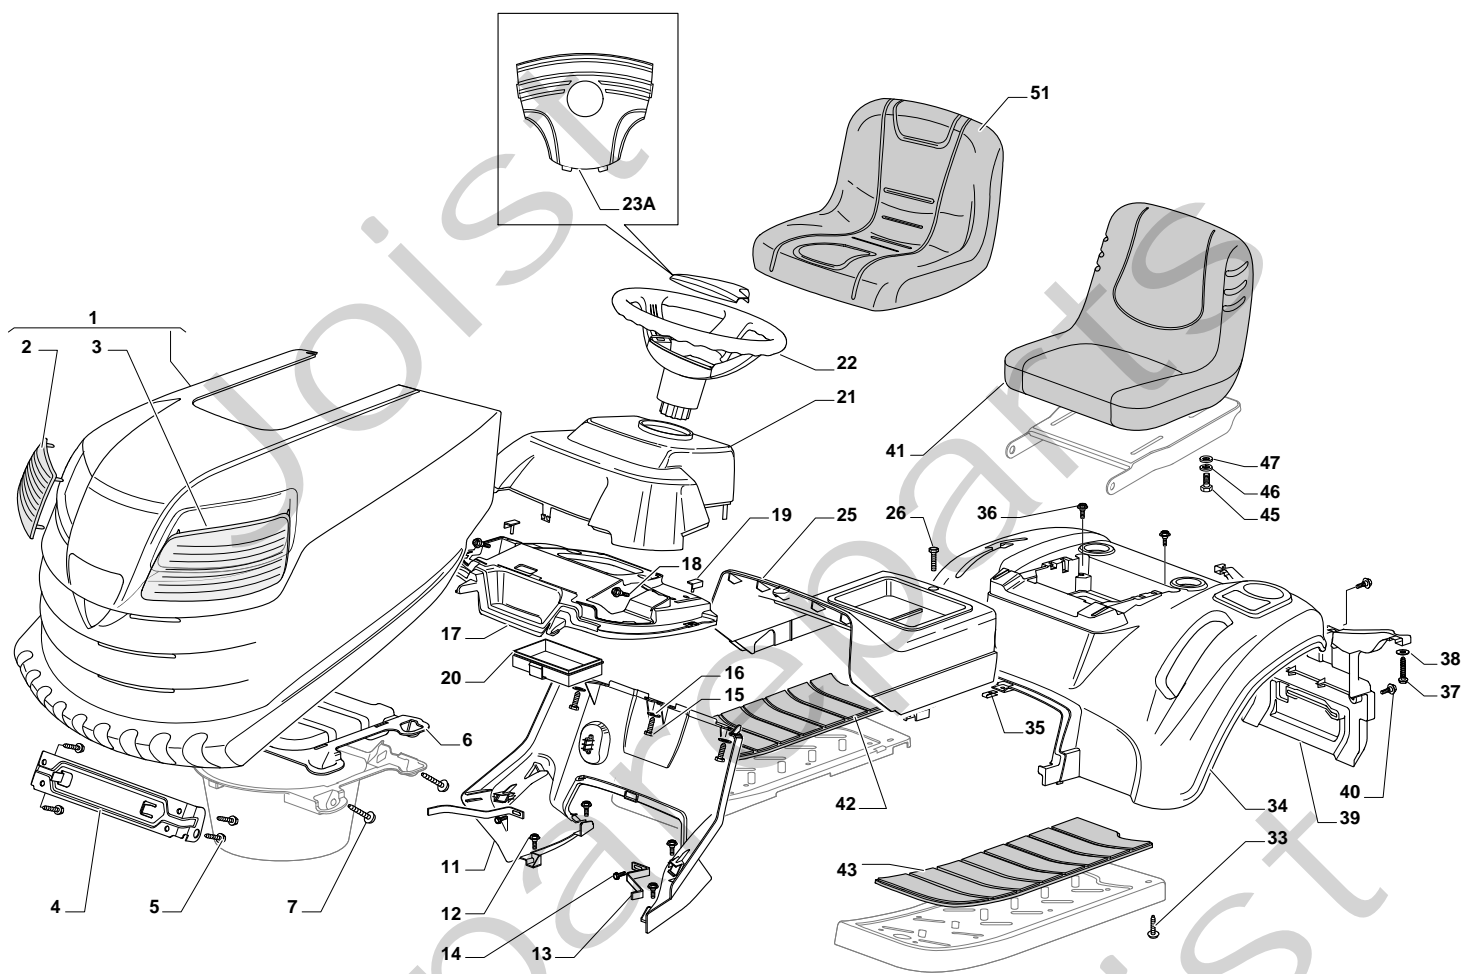

Genuine Spare Parts

SD 9813

Pos. Fig.	Antal Quantity	Art No Part No	Benämning	Description	Anmärkning Notes
1	1	24487998/0	Lísníl	Cotter Pin	
2	2	25510079/0	Sprint	Pin	
3	2	12293201/0	Mutter	Nut	
4	2	12735599/0	Skruv	Screw	
5	1	325547225/0	Plåt	Right Plate	
6	1	325547227/0	Platta	Left Plate	
11	1	382785169/0	Steering Column Support	Steering Column Support	
12	4	125943009/0	Skruv	Screw	
13	1	325785331/0	Right Seat Support	Right Seat Support	
14	1	325785333/0	Left Seat Support	Left Seat Support	
15	6	125943009/0	Skruv	Screw	
16	1	382785179/0	Footboard Support	Footboard Support	
17	2	125943009/0	Skruv	Screw	
18	2	125943009/0	Skruv	Screw	
20	1	325500041/0	Right Footboard	Right Footboard	
21	1	325500043/0	Left Footboard	Left Footboard	
22	2	12735599/0	Skruv	Screw	
25	2	12293201/0	Mutter	Nut	
26	1	325820109/0	Seat Support	Seat Support	
27	2	125160048/0	Distans	Spacer	
28	2	125430263/0	Fjäder	Spring	
29	1	325060038/0	Fäste	Cam	
30	1	325820105/0	Stöd	Support	
31	2	125430264/0	Fjäder	Spring	
32	2	12521350/0	Bricka	Washer	
33	2	12691400/0	Skruv	Right Screw	
34	2	325122002/0	Styrning	Hood	
35	1	382547061/0	Mothíll	Plate	
36	2	22524970/2	Sprint	Pin	
37	1	382820151/0	Seat Support	Seat Support	
38	2	12155010/0	Mutter	Nut	
39	2	118203854/0	Tätningshylsa	Protection	
40	4	125943009/0	Skruv	Screw	