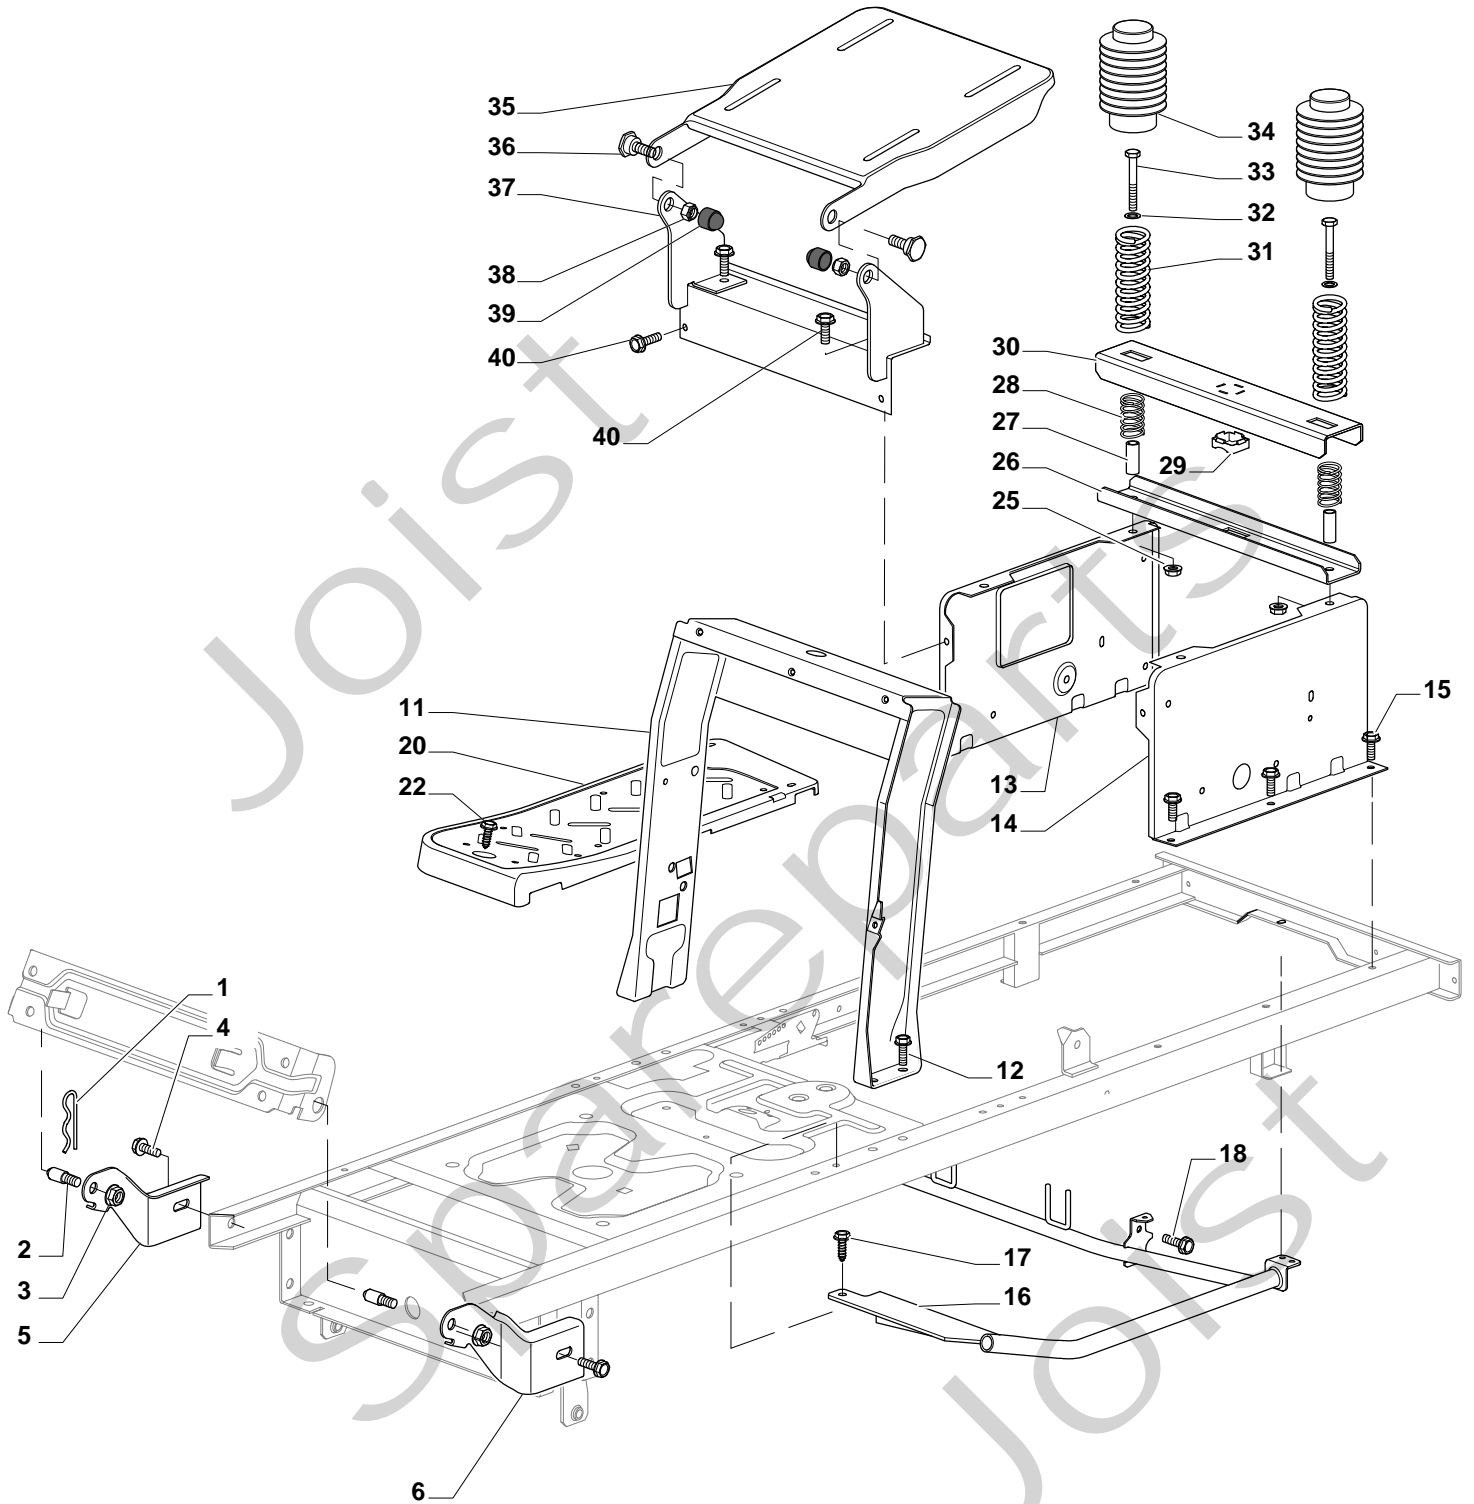

Genuine Spare Parts

SD 9813

Pos. Fig.	Antal Quantity	Art No Part No	Benämning	Description	Anmärkning Notes
1	1	24487998/0	Lísníl	Cotter Pin	
2	2	25510079/0	Sprint	Pin	
3	2	12293201/0	Mutter	Nut	
4	2	12735599/0	Skruv	Screw	
5	1	325547225/0	Plåt	Right Plate	
6	1	325547227/0	Platta	Left Plate	
11	1	382785169/0	Steering Column Support	Steering Column Support	
12	4	125943009/0	Skruv	Screw	
13	1	325785331/0	Right Seat Support	Right Seat Support	
14	1	325785333/0	Left Seat Support	Left Seat Support	
15	6	125943009/0	Skruv	Screw	
16	1	382785179/0	Footboard Support	Footboard Support	
17	2	125943009/0	Skruv	Screw	
18	2	125943009/0	Skruv	Screw	
20	1	325500041/0	Right Footboard	Right Footboard	
21	1	325500043/0	Left Footboard	Left Footboard	
22	2	12735599/0	Skruv	Screw	
25	2	12293201/0	Mutter	Nut	
26	1	325820109/0	Seat Support	Seat Support	
27	2	125160048/0	Distans	Spacer	
28	2	125430263/0	Fjäder	Spring	
29	1	325060038/0	Fäste	Cam	
30	1	325820105/0	Stöd	Support	
31	2	125430264/0	Fjäder	Spring	
32	2	12521350/0	Bricka	Washer	
33	2	12691400/0	Skruv	Right Screw	
34	2	325122002/0	Styrning	Hood	
35	1	382547061/0	Mothíll	Plate	
36	2	22524970/2	Sprint	Pin	
37	1	382820151/0	Seat Support	Seat Support	
38	2	12155010/0	Mutter	Nut	
39	2	118203854/0	Tätningshylsa	Protection	
40	4	125943009/0	Skruv	Screw	