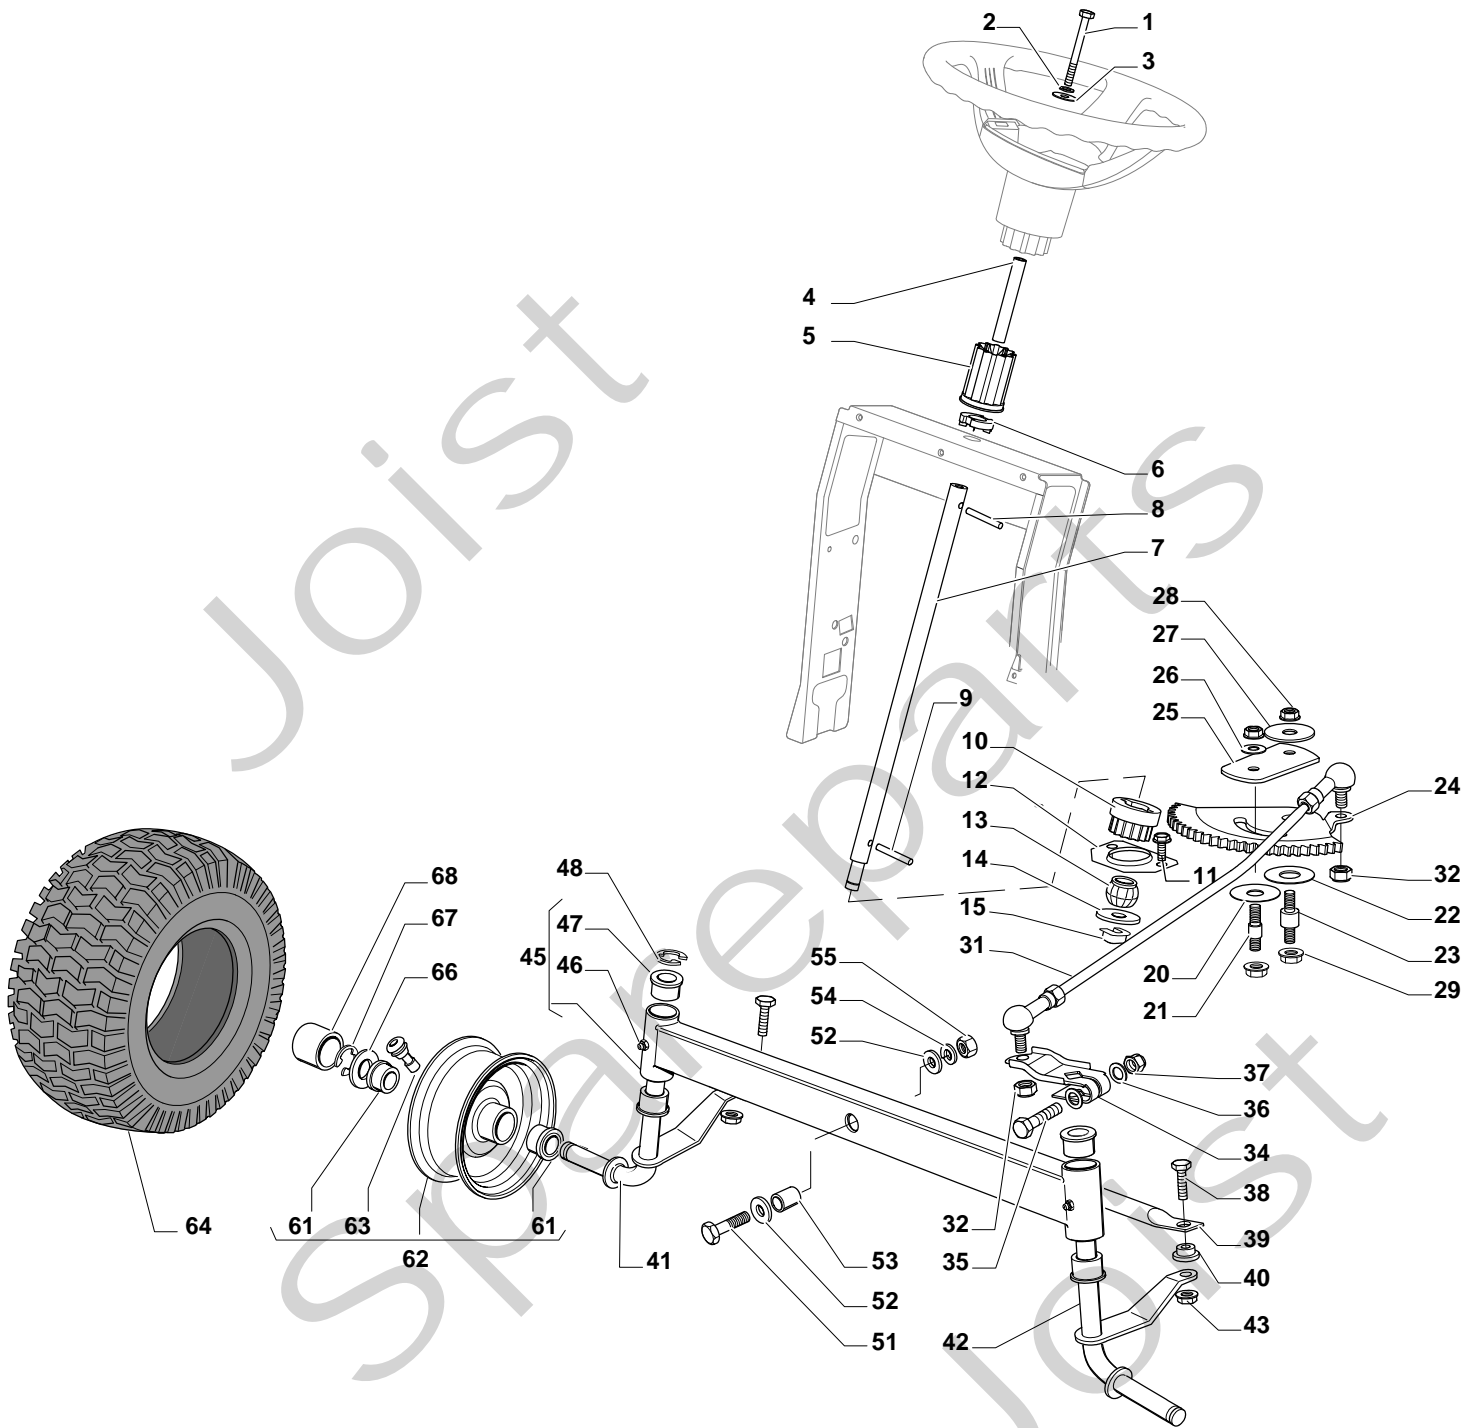

SD 9813 - Model Year 2009

Pos. Fig.	Antal Quantity	Art No Part No	Benämning	Description	Anmärkning Notes
1	1	12692050/0	Skruv	Screw	
2	1	12540260/0	Bricka	Grower	
3	1	12523070/0	Bricka	Washer	
4	1	125160047/0	Distans	Spacer	
5	1	325785318/0	Stöd	Support	
6	1	325038008/0	Bussning	Bush	
7	1	125520007/0	Steering Column	Steering Column	
8	1	112620300/0	Stift	Pin	
9	1	12622650/0	Stift	Pin	
10	1	125570003/0	Drev	Pinion	
11	2	27943051/0	Skruv	Screw	
12	1	25785213/0	Stöd	Support	
13	1	25743000/0	Ledklpa, vä+hö	Joint	
14	1	12521370/0	Bricka	Washer	
15	1	12436030/0	Platta	Plate	
20	1	22672151/0	Bricka	Washer	
21	1	125510104/0	Sprint	Pin	
22	1	125670023/0	Bricka	Washer	
23	1	125510109/0	Sprint	Pin	
24	1	325735519/0	Sector	Steering Shaft	
25	1	325547233/0	Mothäll	Plate	
26	1	12369500/0	Bricka	Washer	
27	1	22160400/0	Bricka	Elastic Washer	
28	2	12155010/0	Mutter	Nut	
29	2	12293201/0	Mutter	Nut	
31	1	382000566/0	Stång	Steering Rod	
32	2	12156602/0	Mutter	Nut	
34	1	325318243/0	Arm	Lever	
35	1	12692390/0	Skruv	Screw	
36	2	12521360/0	Bricka	Washer	
37	1	12156602/0	Mutter	Nut	
38	2	125510103/0	Sprint	Pin	
39	1	325840029/0	Gasreglagelänk	Tie Rod	
40	2	325038007/0	Bussning	Bush	
41	1	382230373/0	"Right Stub Axle 15""	"Right Stub Axle 15""	
42	1	382230375/0	"Left Stub Axle 15""	"Left Stub Axle 15""	
43	2	12155000/0	Mutter	Nut	
45	1	382034030/0	Equalizer With Bush And Lubricator	Equalizer With Bush And Lubricator	
46	2	12379511/0	Smörjnippl	Grease Dispenser	
47	4	25034002/1	Bussning	Brass	
48	1	12001010/0	Låsring	Snap Ring	
51	1	12692695/0	Skruv	Screw	
52	2	12523100/0	Bricka	Washer	
53	1	25160016/0	Distans	Spacer	
54	1	12587100/0	Grower	Grower	
55	1	12295300/0	Mutter	Nut	
61	4	25122200/2	Lager	Bearing	
62	2	182000598/0	Rimm	Rimm	
63	2	25950000/0	Ventil	Valve	
64	2	127590066/0	Tire 15"	Tire 15"	
66	2	25670005/1	Bricka	Washer	
67	2	12001010/0	Låsring	Snap Ring	
68	2	322110233/0	Navkapsel	Hub Cover