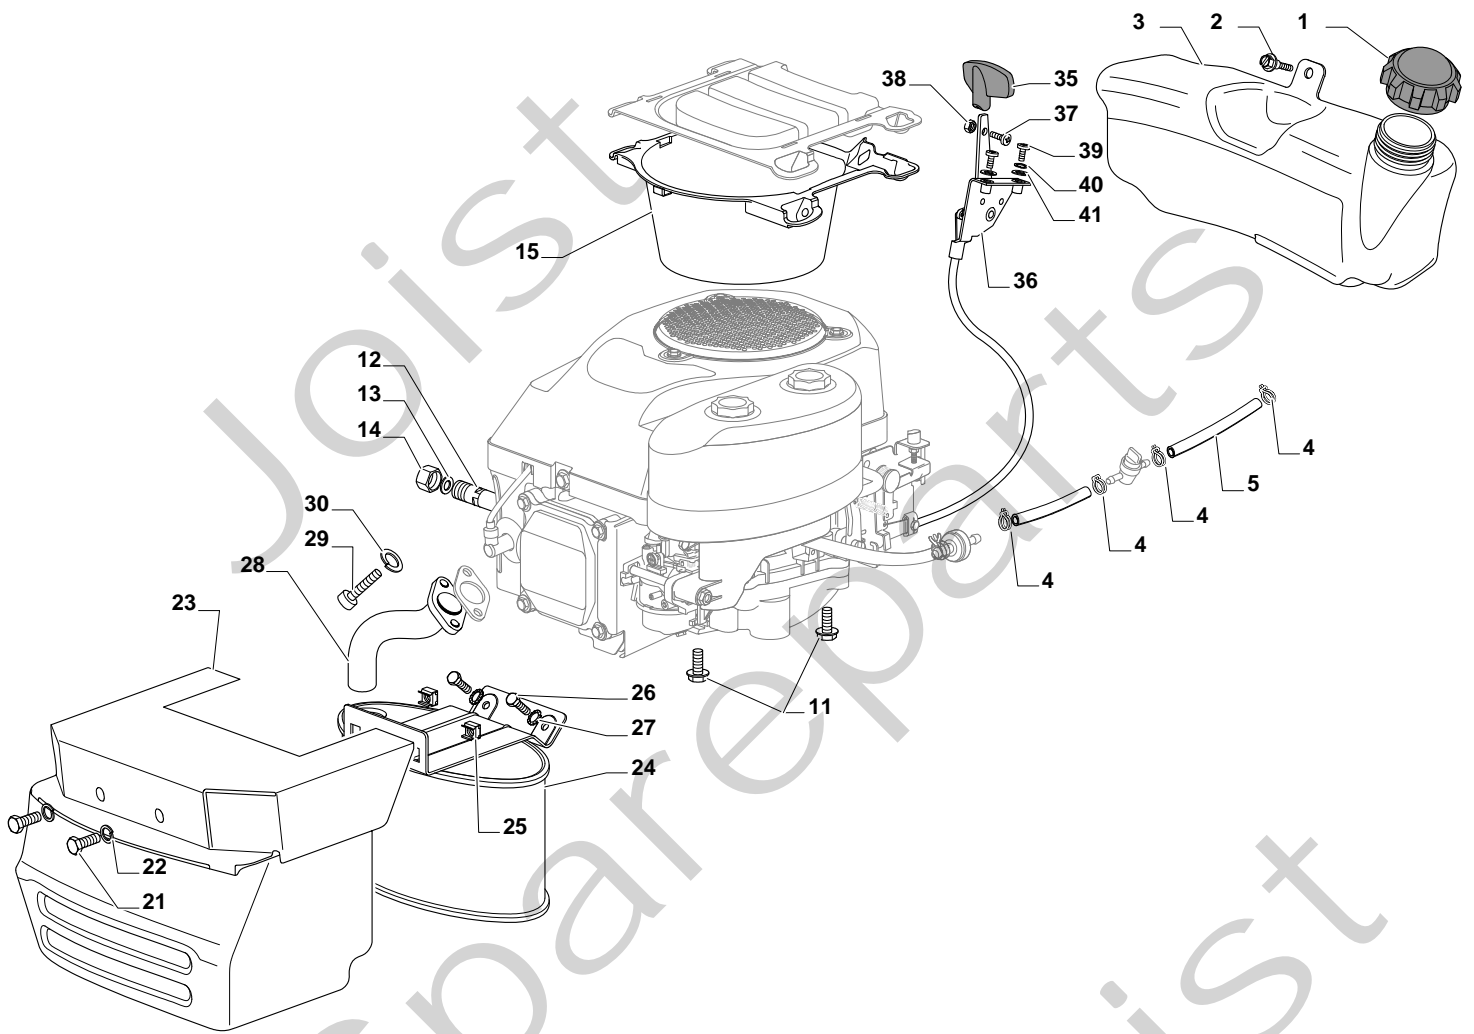

Pos. Fig.	Antal Quantity	Art No Part No	Benämning	Description	Anmärkning Notes
1	1	25795001/1	Lock	Cap	
2	4	125943006/0	Skruv	Screw	
3	1	325735126/0	Tank	Tank	
4	4	18375051/1	Slangklämma	Fair Led	
5	1	25869057/0	Vevstake	Connecting Tube (1000 Mm)	
11	4	112735108/1	Skruv	Screw	
12	1	27598060/0	Oil Discharge Extension	Oil Discharge Extension	
13	1	18401001/1	Tätningring	Oil Seal	
14	1	18737849/0	Lock	Oil Cap	
15	1	325108044/0	Inmatningstratt	Conveyor	
21	2	12792611/0	Skruv	Screw	
22	2	12540260/0	Bricka	Grower	
23	1	382598045/0	Ljuddämparskydd	Muffler Protection	
24	1	82750004/0	Ljuddämpare	Muffler	
25	2	12360425/0	Mutter	Nut	
26	2	12792611/0	Skruv	Screw	
27	2	12540260/0	Bricka	Grower	
28	1	118738231/1	Avgasrör	Exhaust Connecting Tube	
29	2	12737450/0	Skruv	Screw	
30	2	12540260/0	Bricka	Grower	
35	1	325394531/0	Knopp	Knob	
36	1	182000215/0	Gasreglage	Accelerator	
37	1	112726389/0	Skruv	Screw	
38	1	12290800/0	Mutter	Nut	
39	2	112726389/0	Skruv	Screw	
40	2	12540020/0	Bricka	Washer	
41	2	12521310/0	Bricka	Washer