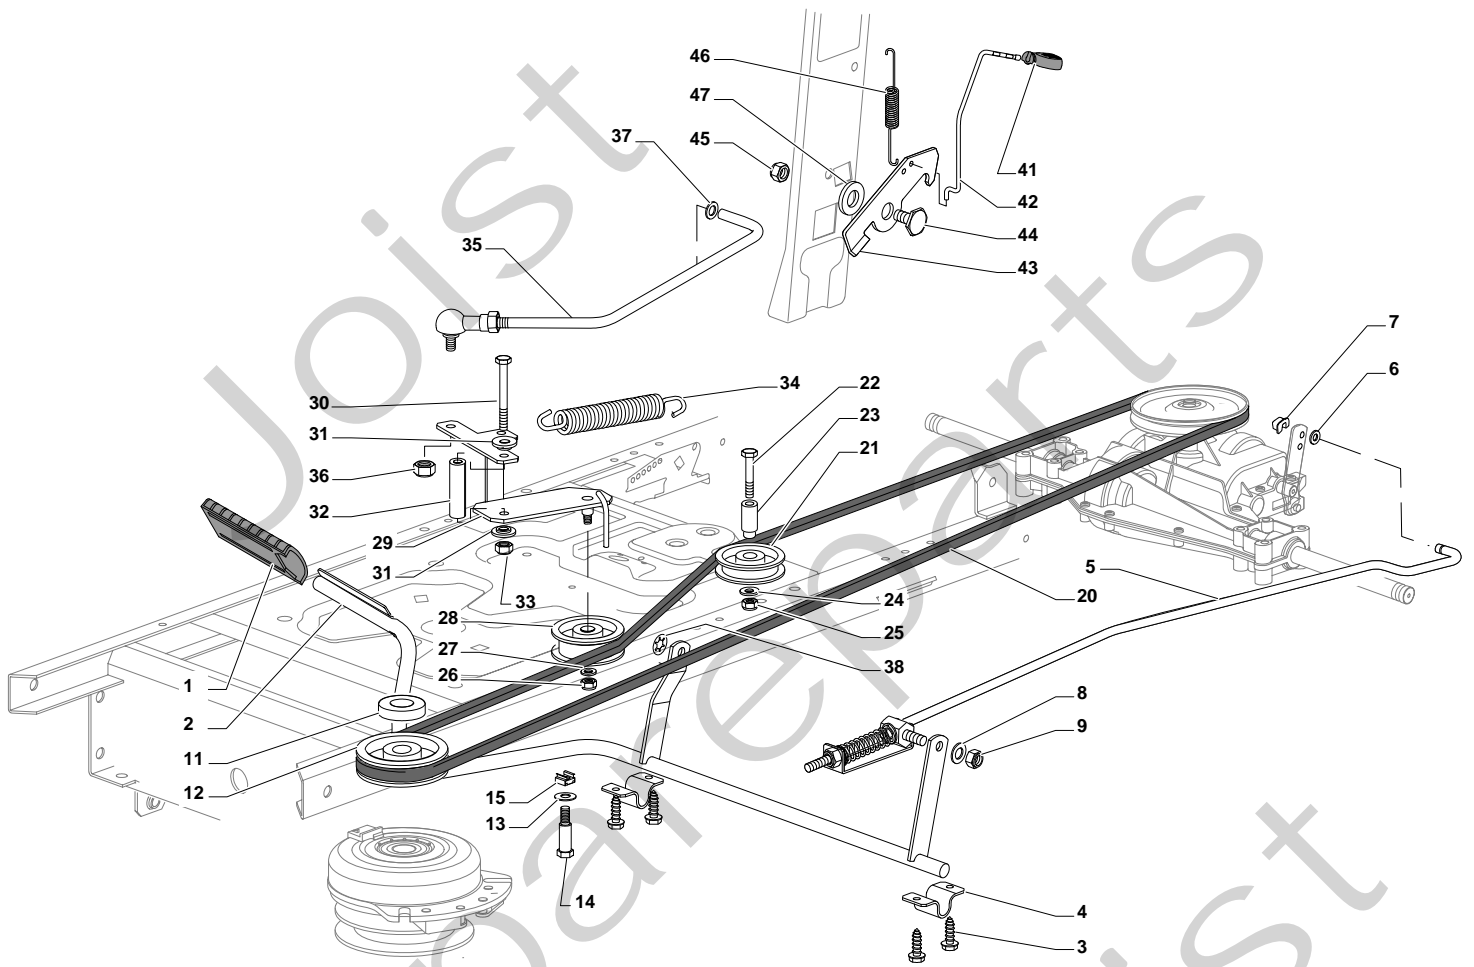

SD 9813 - Model Year 2009

Pos. Fig.	Antal Quantity	Art No Part No	Benämning	Description	Anmärkning Notes
1	1	325110391/0	Clamp Cover	Clamp Cover	
2	1	382500033/0	Pedal	Pedal	
3	4	12735599/0	Skruv	Screw	
4	2	325547231/0	Mothäll	Plate	
5	1	382000568/0	Länk	Rod	
6	1	12521350/0	Bricka	Washer	
7	1	12436050/0	Lisplatta	Plate	
8	1	25670011/0	Bricka	Washer	
9	1	12155000/0	Mutter	Nut	
11	1	25160021/0	Distans	Spacer	
12	1	25601567/0	Remskiva	Pulley	
13	2	12524010/0	Bricka	Washer	
14	2	25580018/0	Remstyrning	Belt Guide	
15	2	12360425/0	Mutter	Nut	
20	1	135062013/0	Drivrem	Belt	
21	1	25601555/0	Remskiva	Pulley	
22	1	12691400/0	Skruv	Right Screw	
23	1	125160051/0	Distans	Spacer	
24	1	12523060/0	Bricka	Washer	
25	1	12155000/0	Mutter	Nut	
26	1	12155000/0	Mutter	Nut	
27	1	12523060/0	Bricka	Washer	
28	1	25601554/0	Remskiva	Pulley	
29	1	382318235/0	Arm	Lever	
30	1	12691600/0	Skruv	Screw	
31	2	25038002/1	Bussning	Bush	
32	1	25160027/0	Distans	Spacer	
33	1	12155000/0	Mutter	Nut	
34	1	125430262/0	Fjäder	Spring	
35	1	382820016/0	Tie Rod Ass.Y	Tie Rod Ass.Y	
36	1	12293201/0	Mutter	Nut	
37	1	12521350/0	Bricka	Washer	
38	1	12604899/0	Lisbricka	Crown Fastener	
41	1	325394534/0	Knopp	Knob	
42	1	125033083/0	Stång	Rod	
43	1	325253011/0	Hake	Hook	
44	1	22524970/2	Sprint	Pin	
45	1	12155000/0	Mutter	Nut	
46	1	25430213/0	Fjäder	Spring	
47	1	12523060/0	Bricka	Washer