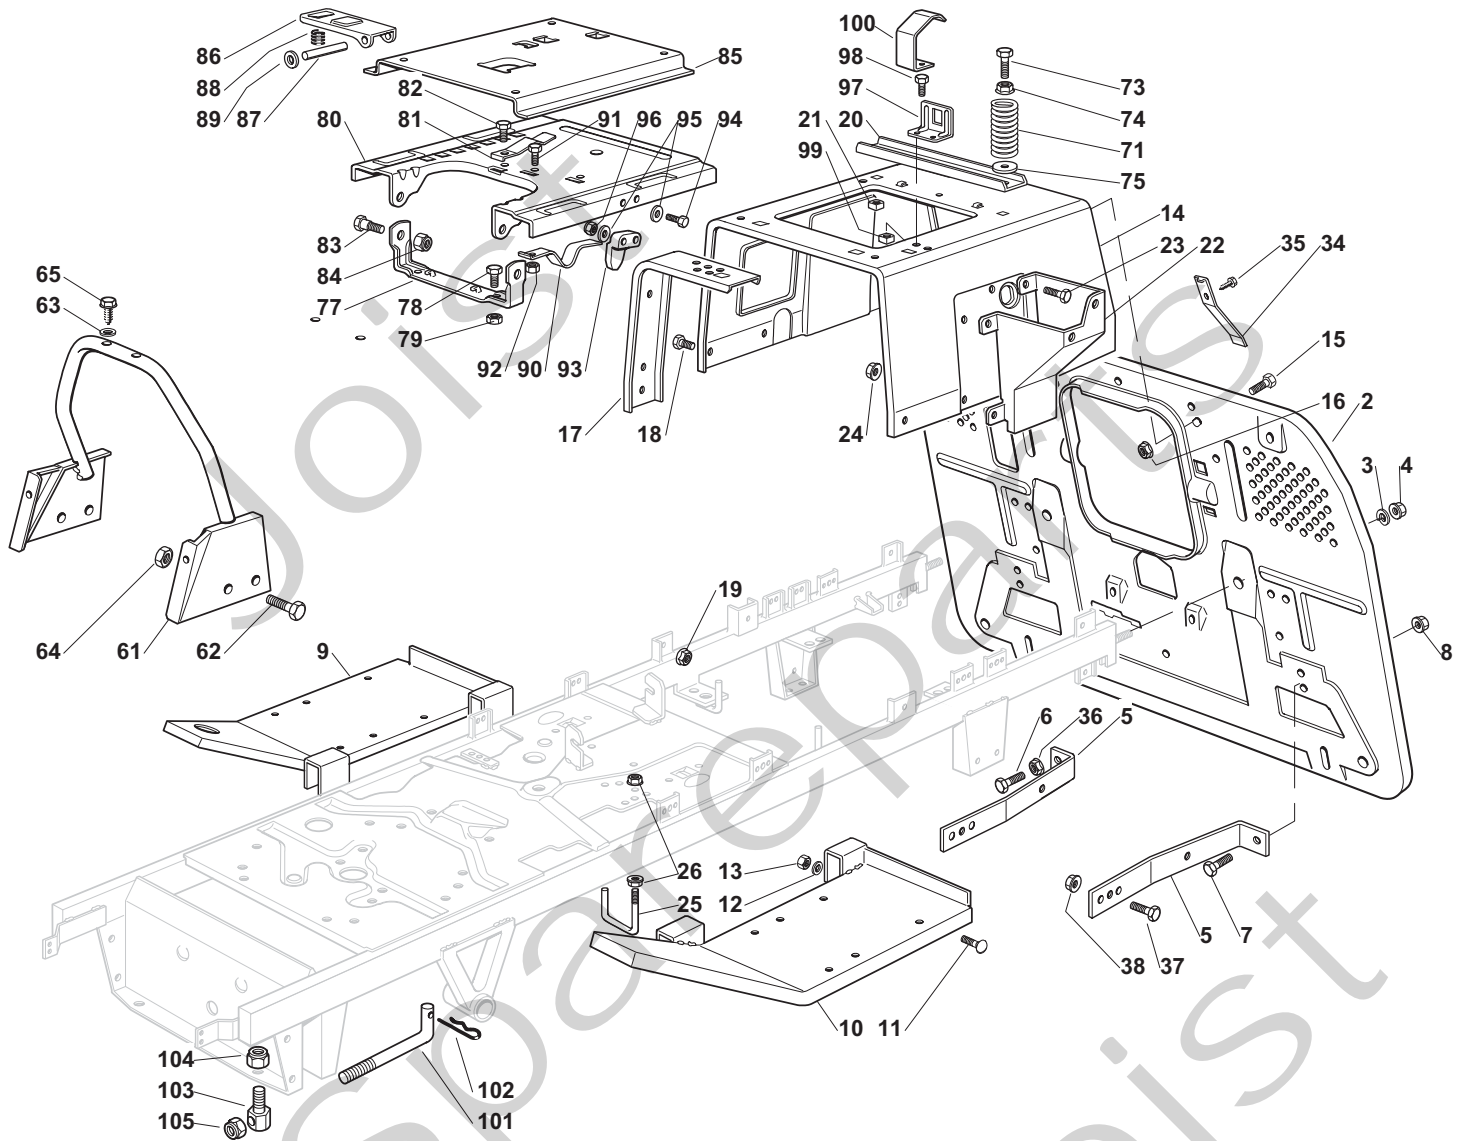

ESTATE ROYAL

ESTATE ROYAL

Pos. Fig.	Antal Quantity	Art No Part No	Benämning	Description	Anmärkning Notes
3	2	12585100/0	Grower	Grower	
4	2	12295200/0	Mutter	Nut	
5	2	25774273/1	Reduktion	Stiffening	
6	1	12691100/0	Skruv	Left Screw	
7	3	12793102/0	Skruv	Screw	
8	4	12293201/0	Mutter	Nut	
9	1	382510041/2	Fotsteg hö Stöd	Right Footboard Support	
10	1	382510043/2	Fotsteg Vä Stöd	Left Footboard Support	
11	4	12815245/0	Skruv	Screw	
12	4	12523040/0	Bricka	Washer	
13	4	12154510/0	Mutter	Nut	
14	1	325785133/4	Seat Support	Seat Support	
15	5	12791011/0	Skruv	Screw	
16	5	12292102/0	Mutter	Nut	
17	2	25650065/0	Reduktion	Stiffening	
18	6	12791011/0	Skruv	Screw	
19	6	12292102/0	Mutter	Nut	
20	1	25650067/0	Reduktion	Stiffening	
21	2	12360420/0	Mutter	Nut	
22	1	325785137/1	Stöd	Support	
23	4	12791011/0	Skruv	Screw	
24	4	12292102/0	Mutter	Nut	
25	1	25580019/0	Remstyrning	Belt Guide (Hydro)	
26	2	12292102/0	Mutter	Nut	
34	1	25430238/0	Fjäder	Spring	
35	1	12731580/0	Skruv	Screw	
36	1	12293200/0	Mutter	Nut	
37	2	12793102/0	Skruv	Screw	
38	2	12293201/0	Mutter	Nut	
61	1	382650045/0		Chassis	
62	4	12792611/0	Skruv	Screw	
63	2	12521330/0	Bricka	Washer	
64	4	12292102/0	Mutter	Nut	
65	2	12731350/0	Skruv	Screw	
71	2	125430257/1	Fjäder	Spring	
73	2	25943001/0	Skruv	Screw	
74	2	12293201/0	Mutter	Nut	
75	2	12523070/0	Bricka	Washer	
77	1	82774207/0	Seat Clamp Support	Seat Clamp Support	
78	2	12792611/0	Skruv	Screw	
79	2	12293201/0	Mutter	Nut	
80	1	25785149/2	Lufffilterhus	Fixed Seat Supp.	
81	1	25430203/0	Fjäder	Spring	
82	1	12731580/0	Skruv	Screw	
83	2	22524970/2	Stift	Pin	
84	2	12155010/0	Mutter	Nut	
85	1	325785147/1	Seat Support	Seat Support	
86	1	325318109/1		Stop Lever	
87	1	25510000/0	Stift	Pin	
88	1	125430202/1	Fjäder	Spring	
89	2	12604897/0	Bricka	Washer	
90	1	25430223/2	Fjäder	Spring	
91	1	12789000/0	Skruv	Screw	
92	1	12154330/0	Mutter	Nut	
93	1	25060033/0	Fäste	Cam	
94	2	12815050/0	Skruv	Screw	
95	4	12521320/0	Bricka	Washer	
96	2	12154330/0	Mutter	Nut	
97	1	25755025/1	Fästvinkel	Bracket	
98	2	12735110/0	Skruv	Screw	
99	2	12437502/0	Trombocyt	Plate	
100	1	25430255/0	Fjäder	Spring	
101	2	125510119/0	Stång	Tie Rod	
102	2	24487997/0	Bricka	Washer	
103	2	25510040/1	Stift	Pin	
104	2	12155000/0	Mutter	Nut