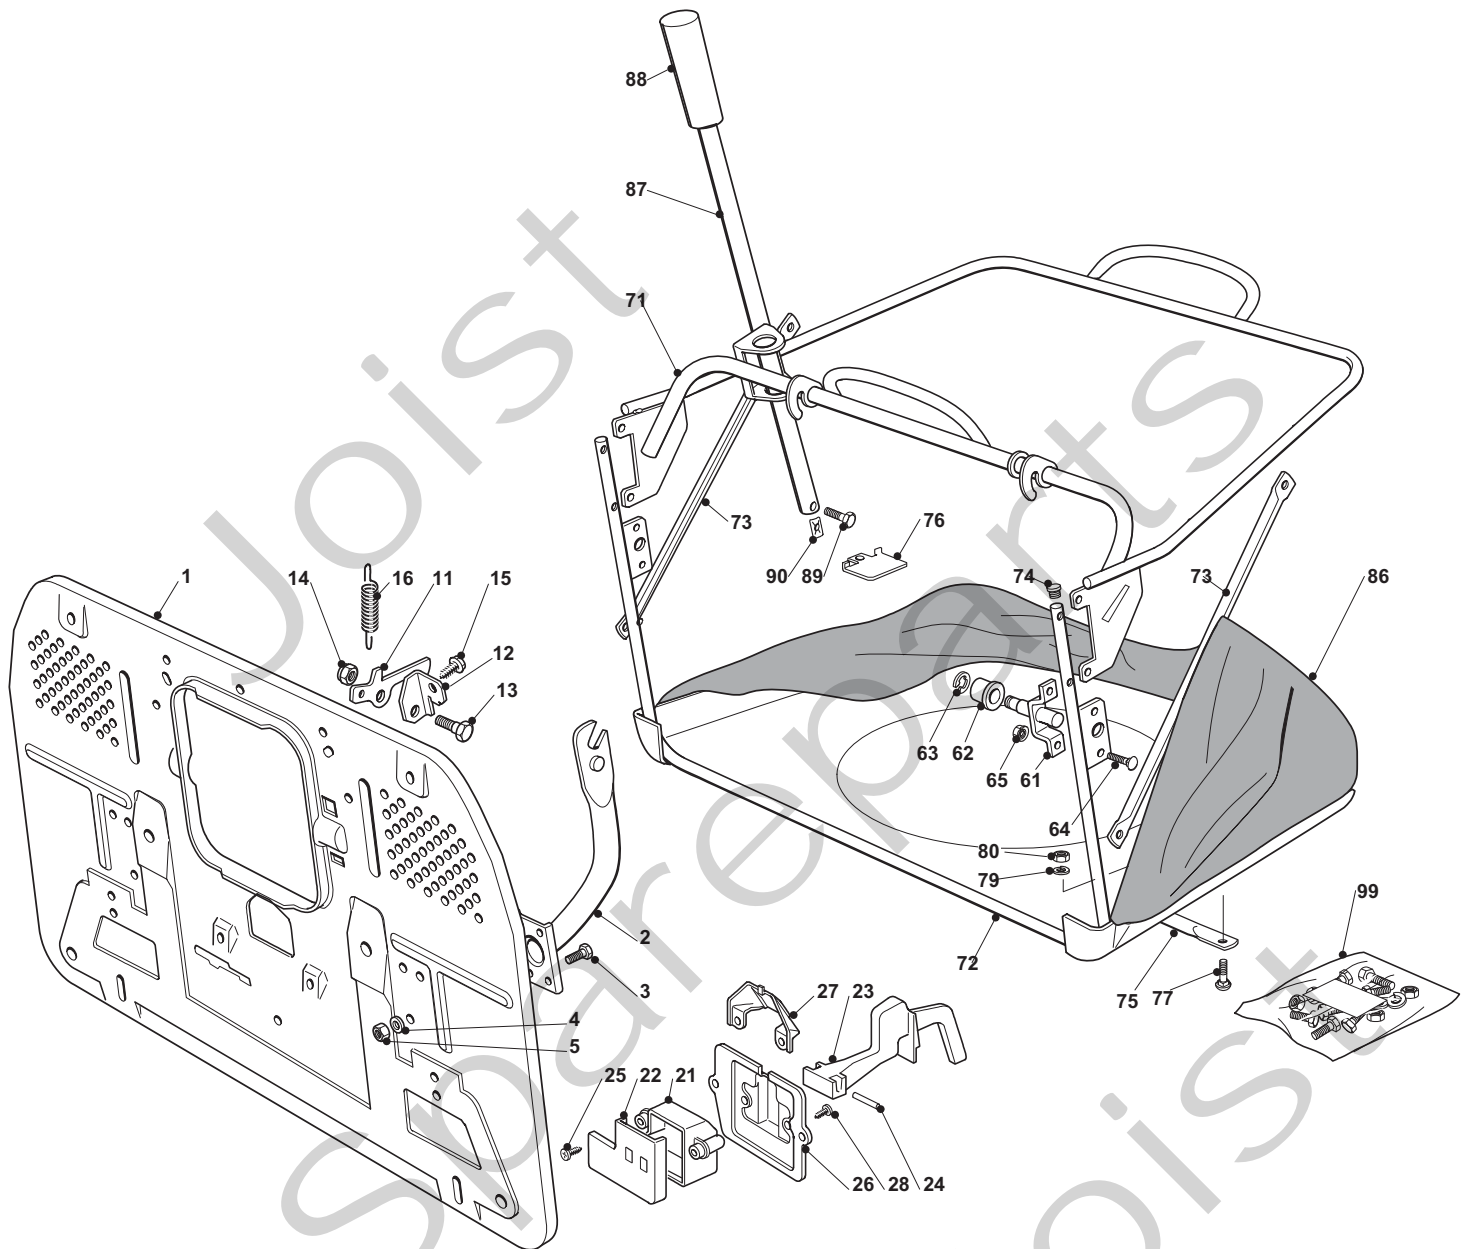

ESTATE ROYAL

Pos. Fig.	Antal Quantity	Art No Part No	Benämning	Description	Anmärkning Notes
1	1	382547051/0	Tavla	Plate	
2	2	82774225/1	Stöd	Support	
3	6	12793102/0	Skruv	Screw	
4	6	12523060/0	Bricka	Washer	
5	6	12293201/0	Mutter	Nut	
11	1	325774417/0	Fäste	Clamp	
12	1	25755031/0	Fästvinkel	Bracket	
13	1	25510080/0	Stift	Pin	
14	1	12292102/0	Mutter	Nut	
15	1	12735122/0	Skruv	Screw	
16	1	27430579/0	Fjäder	Spring	
21	1	25600041/0	Skydd	Micro Protection	
22	1	25600042/0	Överbelastningsskydd	Protection Cover	
23	1	25318124/0	Arm	Lever	
24	1	12400030/0	Stift	Pin	
25	1	12728510/0	Skruv	Screw	
26	1	25785272/0	Knivskydd	Micro Protection	
27	1	25600048/0	Överbelastningsskydd	Protection Cover	
28	2	12728450/0	Skruv	Screw	
71	1	382800123/1	Chassi	Upper Frame	
72	1	382800089/1	Front Frame	Front Frame	
73	2	325650117/0	Trådbygel	Stiffening	
74	2	18566111/0		Cap	
75	1	82650043/0	Trådbygel	Lower Stiffening	
76	1	25547131/0	Trombocyt	Plate	
77	6	12815210/0	Skruv	Screw	
79	2	12521330/0	Bricka	Washer	
80	2	12154510/0	Mutter	Nut	
86	1	182105948/0	Uppsamlare	Grasscatcher	
87	1	25869029/1	Rör	Rod	
88	1	25394508/0	Handtag	Handle	
89	1	12788800/0	Skruv	Screw	
90	1	112157000/0	Mutter	Nut	
99	1	382180110/0		Screws Outfit