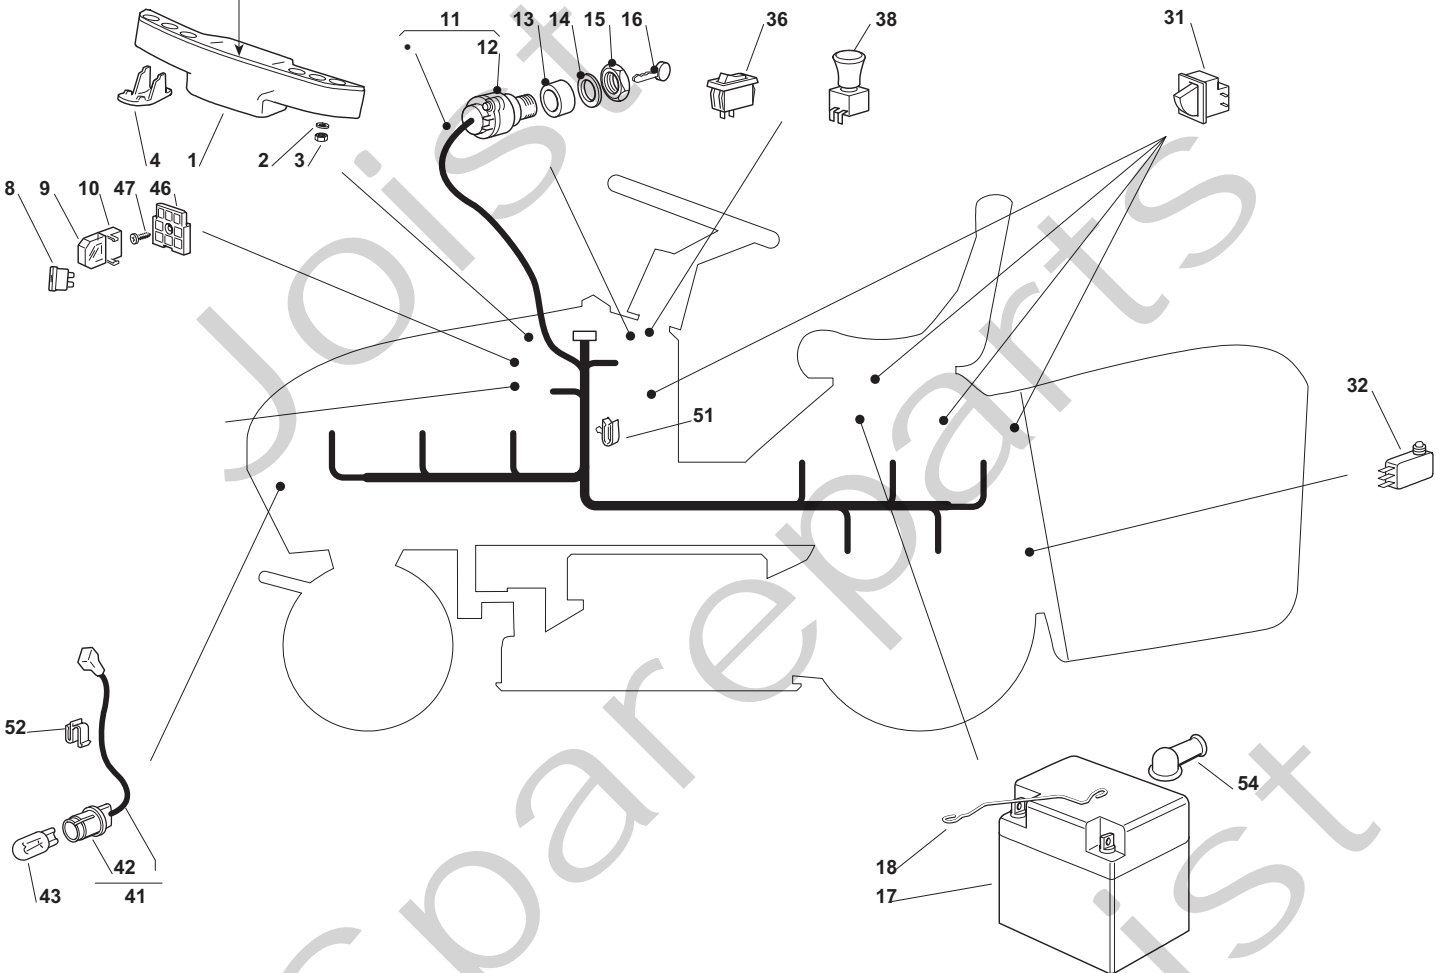

ESTATE ROYAL

ESTATE ROYAL

Pos. Fig.	Antal Quantity	Art No Part No	Benämning	Description	Anmärkning Notes
1	1	382722421/2	Cards + Guards (B)	Cards + Guards (B)	
2	2	12521320/0	Bricka	Washer	
3	2	12154330/0	Mutter	Nut	
4	1	25031501/0	Deflektor	Deflector	
8	1	33340036/0	Säkring	Fuse 25 A	
8	1	33340040/0	Säkring	Fuse 10A	
9	2	33215000/0	Kåpa	Cover	
10	2	33500007/0	Säkring	Fuse Carrier	
11	1	182040147/0	Kabel	Cables Ass.Y	
12	1	18450072/0	Brytare	Starting Switch	
13	1	18550136/0	Distans	Spacer	
14	1	18550135/0	Bricka	Washer	
15	1	18400862/0	Ringmutter	Ringnut	
16	1	18210022/0	Starting Key	Starting Key	
17	1	18120002/1	Batteri	Battery	
18	1	25430230/0	Fjäder	Spring	
31	3	119410615/0	Brytare	Micro	
32	1	19410605/1	Brytare	Full Grasscat. Microsw.	
36	1	18450060/1	Farilamp Switch	Farilamp Switch	
38	1	18450068/0	Kopplingshus	Clutch Switch	
41	1	82040073/0	Kabel	Cable	
42	2	33500030/0	Lamp Holder	Lamp Holder	
43	2	18459100/0	Farilamp For Lights	Farilamp For Lights	
44	1	12361005/0	Mutter	Nut	
46	1	133500010/1	Trombocyt	Plate	
47	1	12735170/0	Skruv	Screw	
51	5	33320506/0	Kabelhållare	Fairled	
52	1	33320504/0	Kabelhållare	Fairled	
54	1	18564864/1	Tätningshylsa	Protection