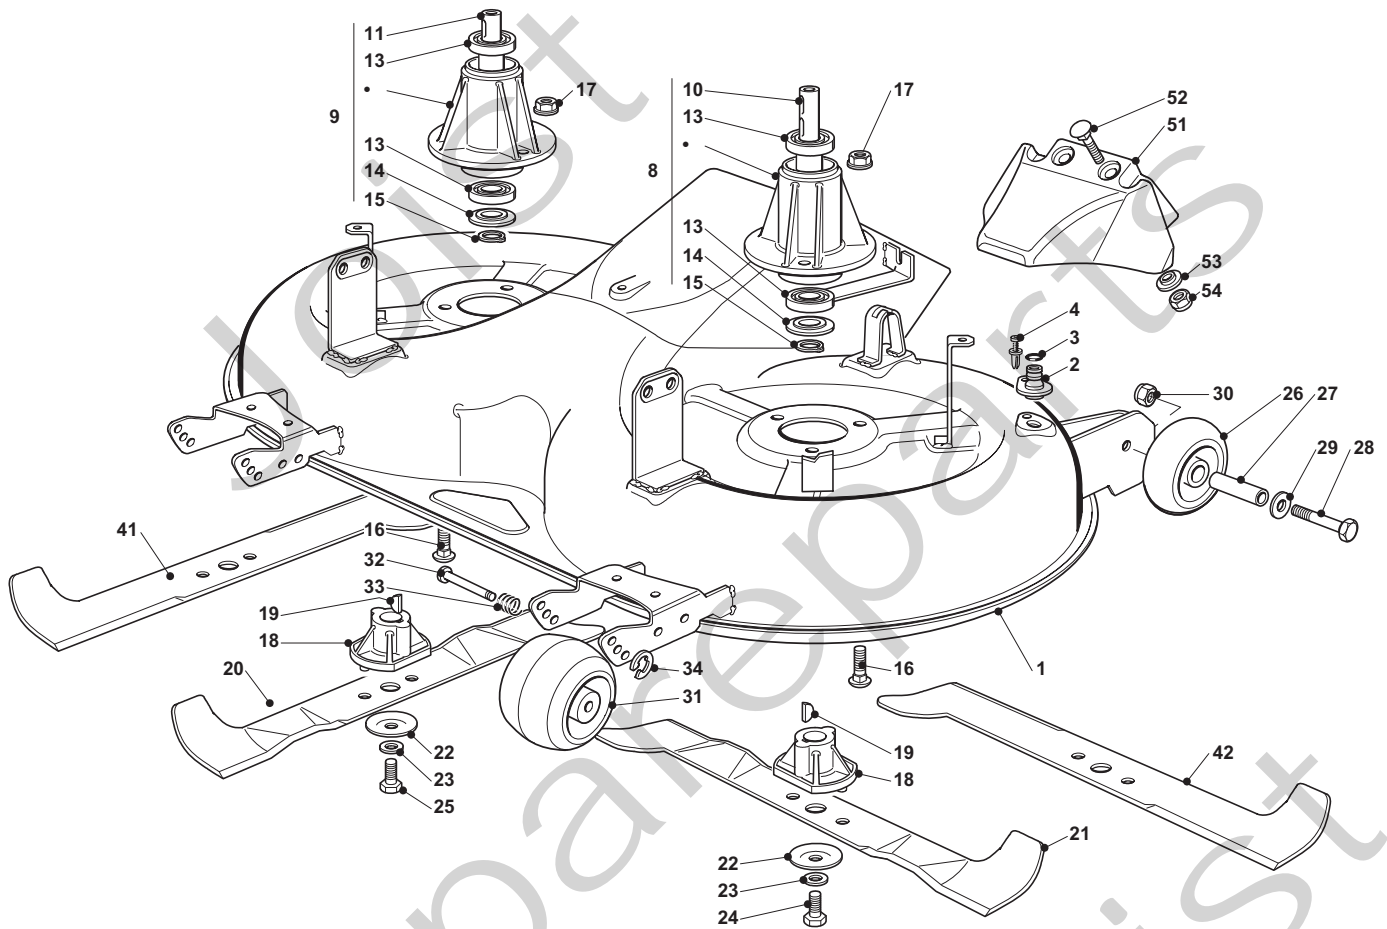

ESTATE ROYAL

ESTATE ROYAL

Pos. Fig.	Antal Quantity	Art No Part No	Benämning	Description	Anmärkning Notes
1	1	382564133/0	Cutting Plate Yellow	Cutting Plate Yellow	
2	2	25033060/0	Water Hose Connection	Water Hose Connection	
3	2	19035000/0	O ring	Or Ring	
4	2	12500030/0	Rivet	Rivet	
8	1	82207200/1	Main Shaft Support	Main Shaft Support	
9	1	82207201/2	Fläns	Secondary Shaft Support	
10	1	25020800/1	Knivaxel	Main Blade Shaft	
11	1	25020801/2	Knivaxel	Secondary Blade Shaft	
13	4	19216032/0	Kullager	Bearing	
14	2	25160501/0	Dammskydd	Dust Cover	
15	2	12609260/0	Seeger	Seeger	
16	6	12818700/0	Skruv	Screw	
17	6	12154210/0	Mutter	Nut	
18	2	25463200/0	Knivfäste	Blade Hub	
19	2	12139100/0	Kil	Feather, Crankshaft Ø 22.2	
20	1	82004348/0	Kniv	Right Blade Mulching, Winged (Mod. 102)	
21	1	82004347/0	Kniv	Left Blade Mulching, Winged (Mod. 102)	
22	2	22160400/0	Dammskydd	Dust Cover	
23	2	12523080/0	Bricka	Washer	
24	1	12735694/0	Skruv	Screw	
25	1	12735695/1	Skruv	Screw	
26	2	182700003/0		Anti Scalp Wheel Ø 80	
27	2	25510072/0	Distans	Spacer	
28	2	12692050/0	Skruv	Screw	
29	2	12523060/0	Bricka	Washer	
30	2	12293201/0	Mutter	Nut	
31	2	182700004/0		Anti Scalp Wheel Ø 100	
32	2	125510121/0	Stift	Pin	
33	2	22450115/0	Fjäder	Spring	
34	2	12000930/0	Avgasrör	Crown Fastener	
41	1	82004341/1	Kniv	Right Blade, Winged (Mod. 102)	
42	1	82004340/1	Kniv	Left Blade, Winged (Mod. 102)	
51	1	325140100/0	Deflektor	Deflector	
52	2	12815210/0	Skruv	Screw	
53	2	25038002/1	Bussning	Bush	
54	2	12154510/0	Mutter	Nut