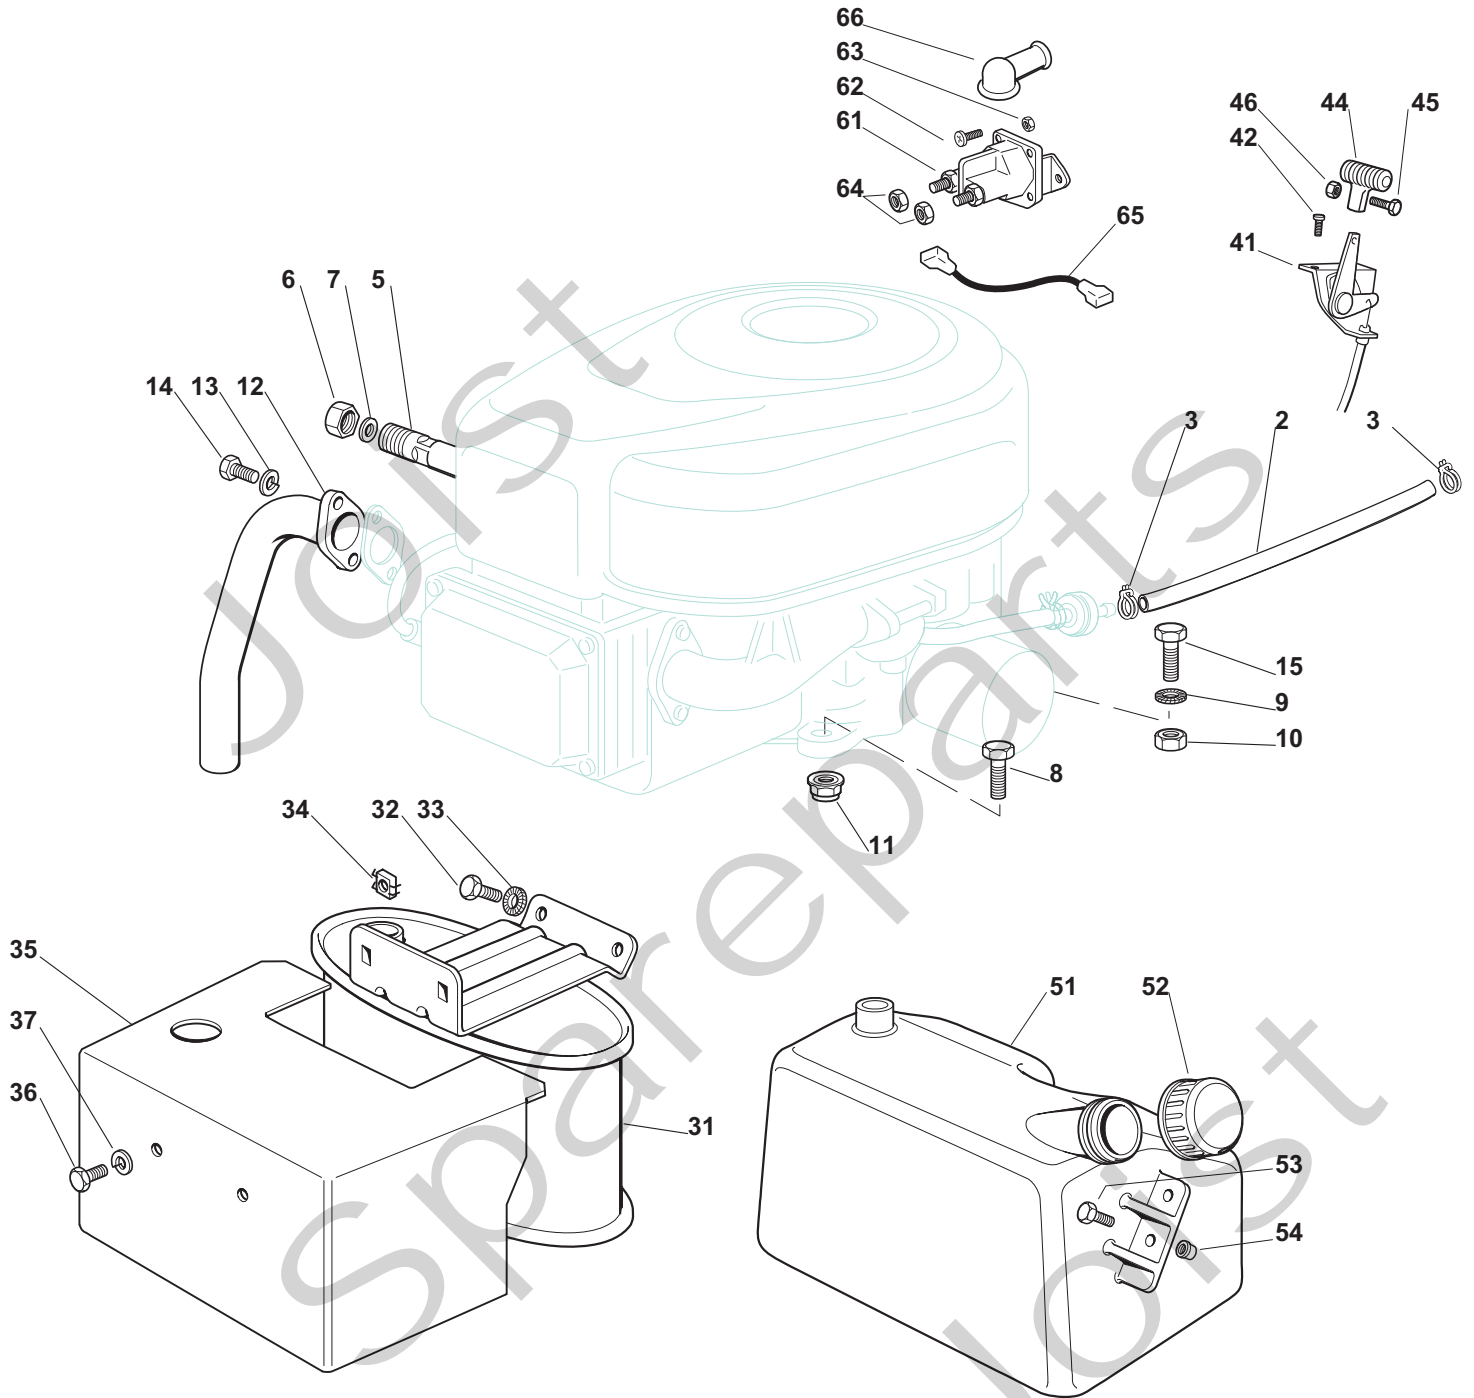

ESTATE ROYAL

Pos. Fig.	Antal Quantity	Art No Part No	Benämning	Description	Anmärkning Notes
2	1	25869016/1	Vevstake	Connecting Tube	
3	2	18375051/1	Slangklämma	Fair Led	
5	1	25598050/0	Oil Discharge Extension	Oil Discharge Extension	
6	1	18737849/0	Lock	Oil Cap	
7	1	18401001/1	Tätningring	Oil Seal	
8	3	12691100/0	Skruv	Left Screw	
9	1	12540260/0	Bricka	Washer	
10	1	12154210/0	Mutter	Nut	
11	3	12154210/0	Mutter	Nut	
12	1	18738206/0	Avgasrör	Exhaust Tube	
13	2	12583500/0	Bricka	Grower	
14	2	12735530/0	Skruv	Screw	
15	1	12691115/0	Skruv	Left Screw	
31	1	182750010/0	Ljuddämpare	Muffler	
32	2	12793102/0	Skruv	Screw	
33	2	12540260/0	Bricka	Washer	
34	2	12360425/0	Mutter	Nut	
35	1	82598009/2	Skydd	Guard	
36	2	12792611/0	Skruv	Screw	
37	2	12583500/0	Bricka	Grower	
41	1	82000200/1	Gasreglage	Accelerator	
42	2	125943012/0	Skruv	Screw	
44	1	25394501/0	Knopp	Knob	
45	1	12726388/0	Stift	Screw	
46	1	12290800/0	Mutter	Nut	
51	1	25735110/3	Tank	Tank	
52	1	25795000/1	Lock	Cap	
53	2	12788910/0	Skruv	Screw	
54	2	12500092/0	Rivet	Rivet