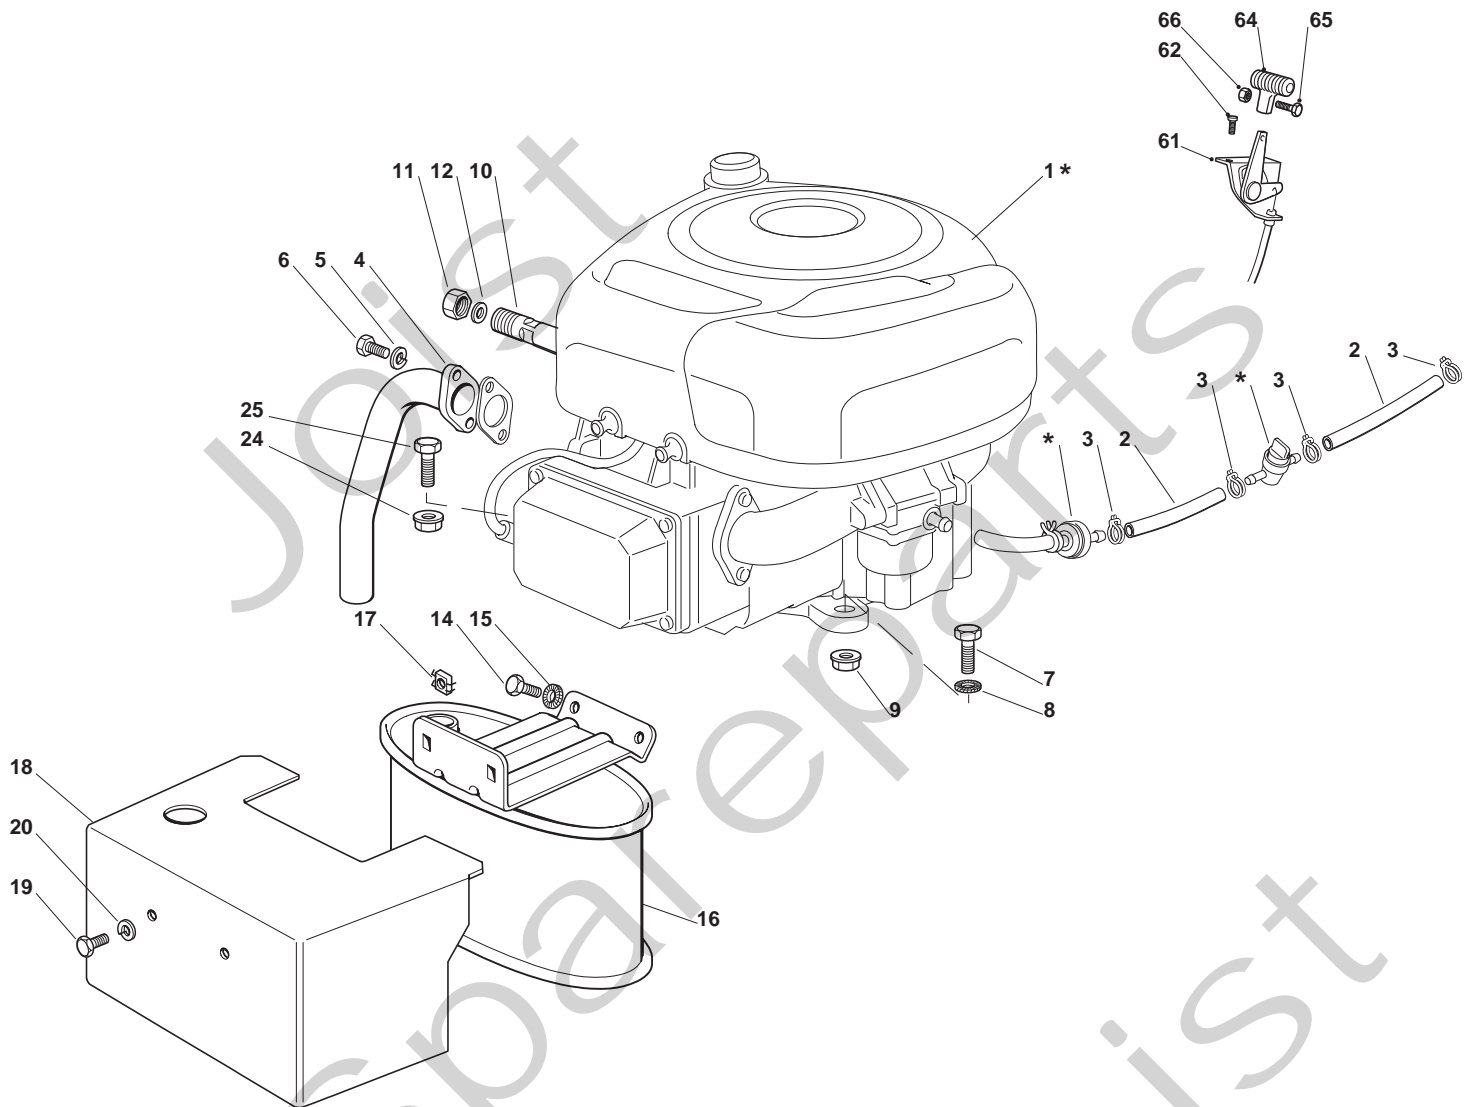

Estate Senator 14 - Model Year 2010

Pos. Fig.	Antal Quantity	Art No Part No	Benämning	Description	Anmärkning Notes
1	1	—	Motor kpl	Engine	
2	1	25869057/0	Vevstake	Connecting Tube (1000 Mm)	
3	4	18375051/1	Slangklämma	Fair Led	
4	1	18738224/0	Avgasrör	Exhaust Tube	
5	2	12583500/0	Låsbricka	Grower	
6	2	12735530/0	Skruv	Screw	
7	1	12691115/0	Skruv	Screw	
8	1	12540260/0	Bricka	Washer	
9	1	12154210/0	Mutter	Nut	
10	1	25598050/0	Oil Discharge Extension	Oil Discharge Extension	
11	1	18737849/0	Lock	Oil Cap	
12	1	18401001/1	Tätningring	Oil Seal	
14	2	12793102/0	Skruv	Screw	
15	2	12540260/0	Bricka	Washer	
16	1	182750010/0	Ljuddämpare	Muffler	
17	2	12360425/0	Mutter	Nut	
18	1	82598009/2	Skydd	Guard	
19	2	12792611/0	Skruv	Screw	
20	2	12583500/0	Låsbricka	Grower	
24	3	12154210/0	Mutter	Nut	
25	3	12691100/0	Skruv	Screw	
61	1	82000200/1	Gasreglage	Accelerator	
62	2	125943012/0	Skruv	Screw	
64	1	25394501/0	Handtag	Handle	
65	1	12726388/0	Skruv	Screw	
66	1	12290800/0	Mutter	Nut	
-	1	*	Motor	Engine