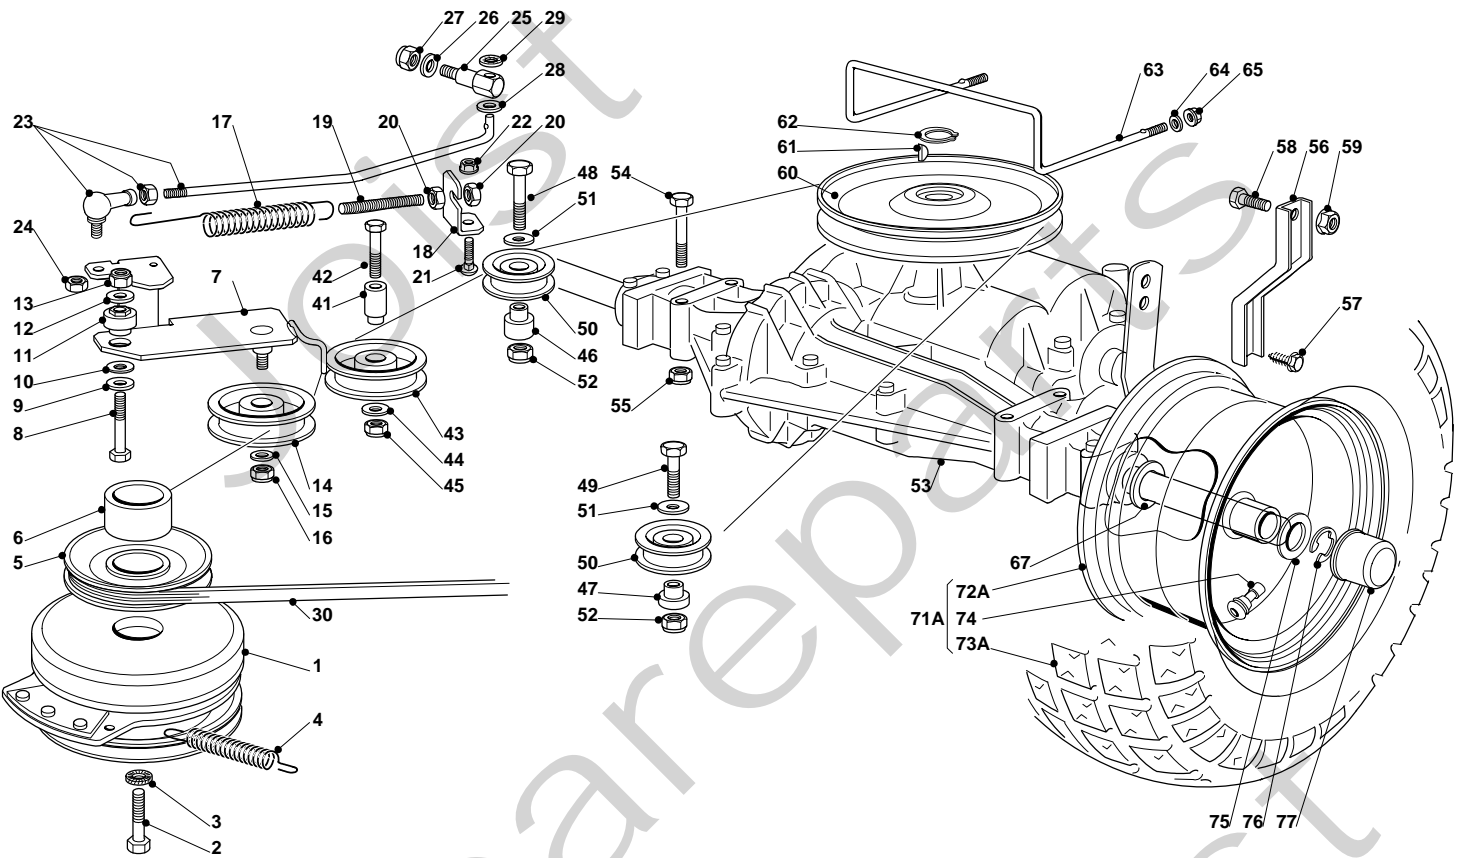

Estate Senator 14 - Model Year 2010

Pos. Fig.	Antal Quantity	Art No Part No	Benämning	Description	Anmärkning Notes
73A	2	125590011/0	Shoe	Shoe	
74	2	25950000/0	Ventil	Valve	
75	2	25670005/1	Bricka	Washer	
76	2	12001010/0	Låsring	Snap Ring	
77	2	22110230/0	Lock	Cap