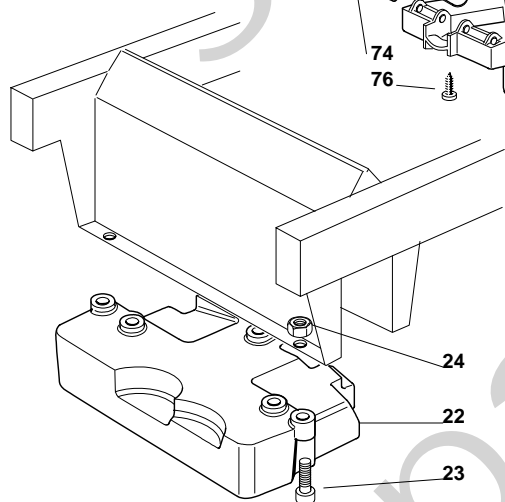

Estate Senator HST 16/17 - Estate President - Model Year 2010

Pos. Fig.	Antal Quantity	Art No Part No	Benämning	Description	Anmärkning Notes
2	1	82869035/0	Support	Support	
3	2	25510022/0	Sprint	Pin	
4	2	24487998/0	Låsnål	Cotter Pin	
5	1	82180062/0	Skruvsats	Screws Outfit	
22	1	25519997/1	Weight	Weight	
23	3	12760520/0	Skruv	Screw	
24	3	12155000/0	Mutter	Nut	
42	1	25510021/1	Sprint	Pin	
43	1	24487999/0	Låsnål	Cotter Pin	
51	1	182180090/0	Batteriladdare	Battery Charger	
51	1	182180091/0	Batteriladdare	Battery Charger (U.K.)	
72	1	25140093/0	Deflektor	Deflector	
73	1	25394007/0	Styre	Handle	
74	1	25510077/0	Sprint	Pin	
75	1	25430245/0	Fjäder	Spring	
76	1	12735410/0	Skruv	Screw	
77	1	25280000/1	Handtag	Handgrip	
78	1	25840011/1	Elastic Tie-Rod	Elastic Tie-Rod	
79	2	25253004/0	Hake	Hook