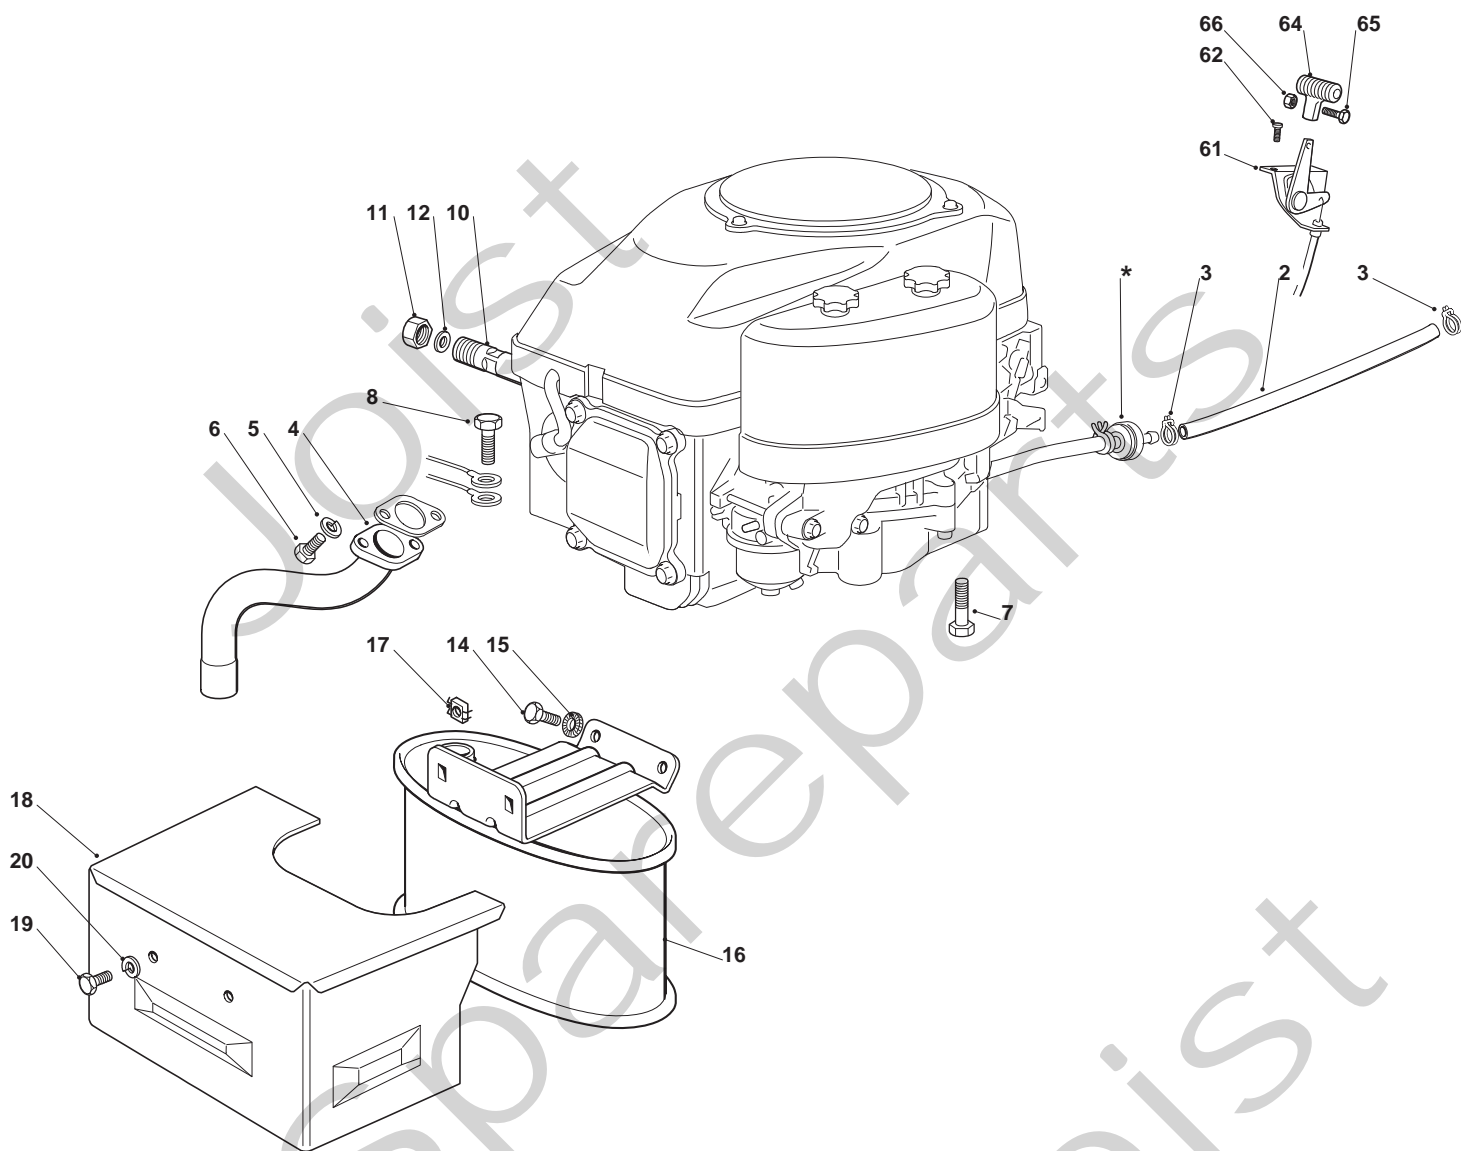

Estate Senator HST 16/17 - Estate President - Model Year 2010

Pos. Fig.	Antal Quantity	Art No Part No	Benämning	Description	Anmärkning Notes
1	1	—	Motor kpl	Engine	
2	1	25869057/0	Vevstake	Connecting Tube (1000 Mm)	
3	4	18375051/1	Slangklämma	Fair Led	
4	1	118738231/1	Avgasrör	Exhaust Tube	
5	2	12583500/0	Låsbricka	Grower	
6	2	12737450/0	Skruv	Screw	
7	4	112735108/1	Skruv	Screw	
8	1	12735599/0	Skruv	Screw	
10	1	27598060/0	Oil Discharge Extension	Oil Discharge Extension	
11	1	18737849/0	Lock	Oil Cap	
12	1	18401001/1	Tätningring	Oil Seal	
14	2	12793102/0	Skruv	Screw	
15	2	12540260/0	Bricka	Washer	
16	1	182750010/0	Ljuddämpare	Muffler	
17	2	12360425/0	Mutter	Nut	
18	1	382598039/0	Skydd	Guard	
19	2	12792611/0	Skruv	Screw	
20	2	12583500/0	Låsbricka	Grower	
61	1	182000212/0	Gasreglage	Accelerator	
62	2	125943012/0	Skruv	Screw	
64	1	25394501/0	Handtag	Handle	
65	1	12726388/0	Skruv	Screw	
66	1	12290800/0	Mutter	Nut	
-	1	*	Motor	Engine