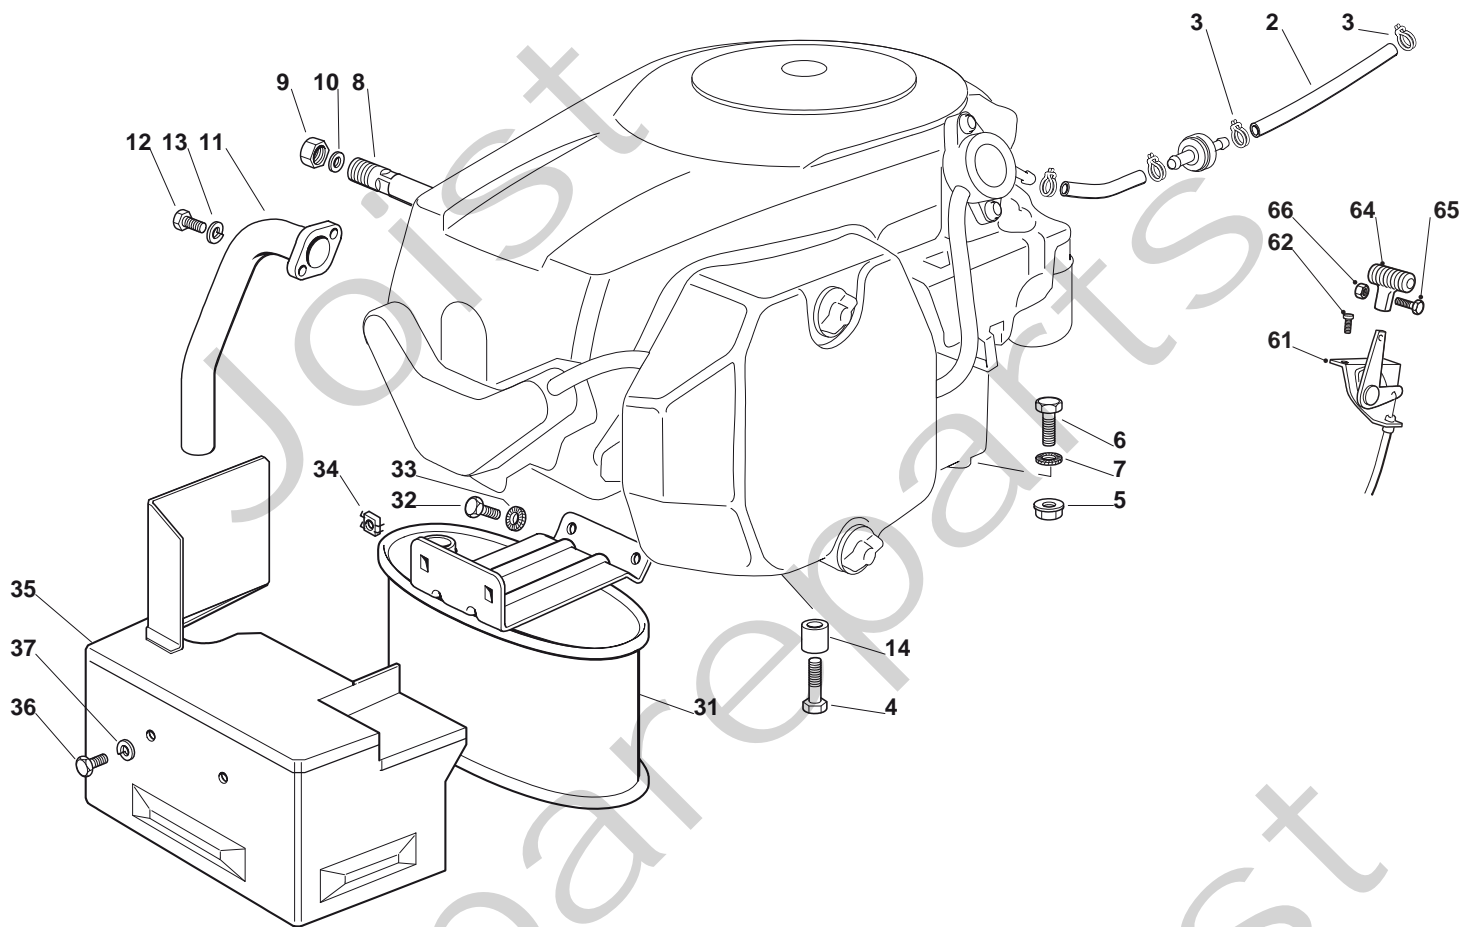

Estate Senator HST 16/17 - Estate President - Model Year 2010

Pos. Fig.	Antal Quantity	Art No Part No	Benämning	Description	Anmärkning Notes
1	1	—	Motor kpl	Engine	
2	1	25869057/0	Vevstake	Connecting Tube (1000 Mm)	
3	2	18375051/1	Slangklämma	Fair Led	
4	3	112735108/1	Skruv	Screw	
5	1	12154210/0	Mutter	Nut	
6	1	12691115/0	Skruv	Screw	
7	1	12540260/0	Bricka	Washer	
8	1	27598060/0	Oil Discharge Extension	Oil Discharge Extension	
9	1	18737849/0	Lock	Oil Cap	
10	1	18401001/1	Tätningring	Oil Seal	
11	1	18738227/0	Avgasrör	Exhaust Tube	
12	2	12735530/0	Skruv	Screw	
13	2	12583500/0	Låsbricka	Grower	
14	3	25160035/0	Distans	Spacer	
31	1	182750010/0	Ljuddämpare	Muffler	
32	2	12793102/0	Skruv	Screw	
33	2	12540260/0	Bricka	Washer	
34	2	12360425/0	Mutter	Nut	
35	1	82598029/0	Skydd	Guard	
36	2	12792611/0	Skruv	Screw	
37	2	12583500/0	Låsbricka	Grower	
61	1	82000200/1	Gasreglage	Accelerator	
62	2	125943012/0	Skruv	Screw	
64	1	25394501/0	Handtag	Handle	
65	1	12726388/0	Skruv	Screw	
66	1	12290800/0	Mutter	Nut