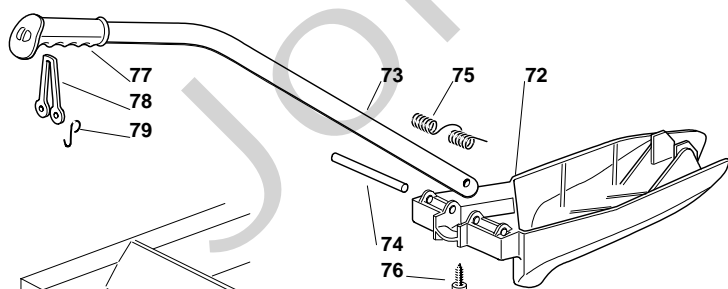

Estate Senator HST 16/17 - Estate President - Model Year 2010

Pos. Fig.	Antal Quantity	Art No Part No	Benämning	Description	Anmärkning Notes
2	1	82869035/0	Support	Support	
3	2	25510022/0	Sprint	Pin	
4	2	24487998/0	Låsnål	Cotter Pin	
5	1	82180062/0	Skruvsats	Screws Outfit	
22	1	25519997/1	Weight	Weight	
23	3	12760520/0	Skruv	Screw	
24	3	12155000/0	Mutter	Nut	
42	1	25510021/1	Sprint	Pin	
43	1	24487999/0	Låsnål	Cotter Pin	
51	1	182180090/0	Batteriladdare	Battery Charger	
51	1	182180091/0	Batteriladdare	Battery Charger (U.K.)	
72	1	25140093/0	Deflektor	Deflector	
73	1	25394007/0	Styre	Handle	
74	1	25510077/0	Sprint	Pin	
75	1	25430245/0	Fjäder	Spring	
76	1	12735410/0	Skruv	Screw	
77	1	25280000/1	Handtag	Handgrip	
78	1	25840011/1	Elastic Tie-Rod	Elastic Tie-Rod	
79	2	25253004/0	Hake	Hook