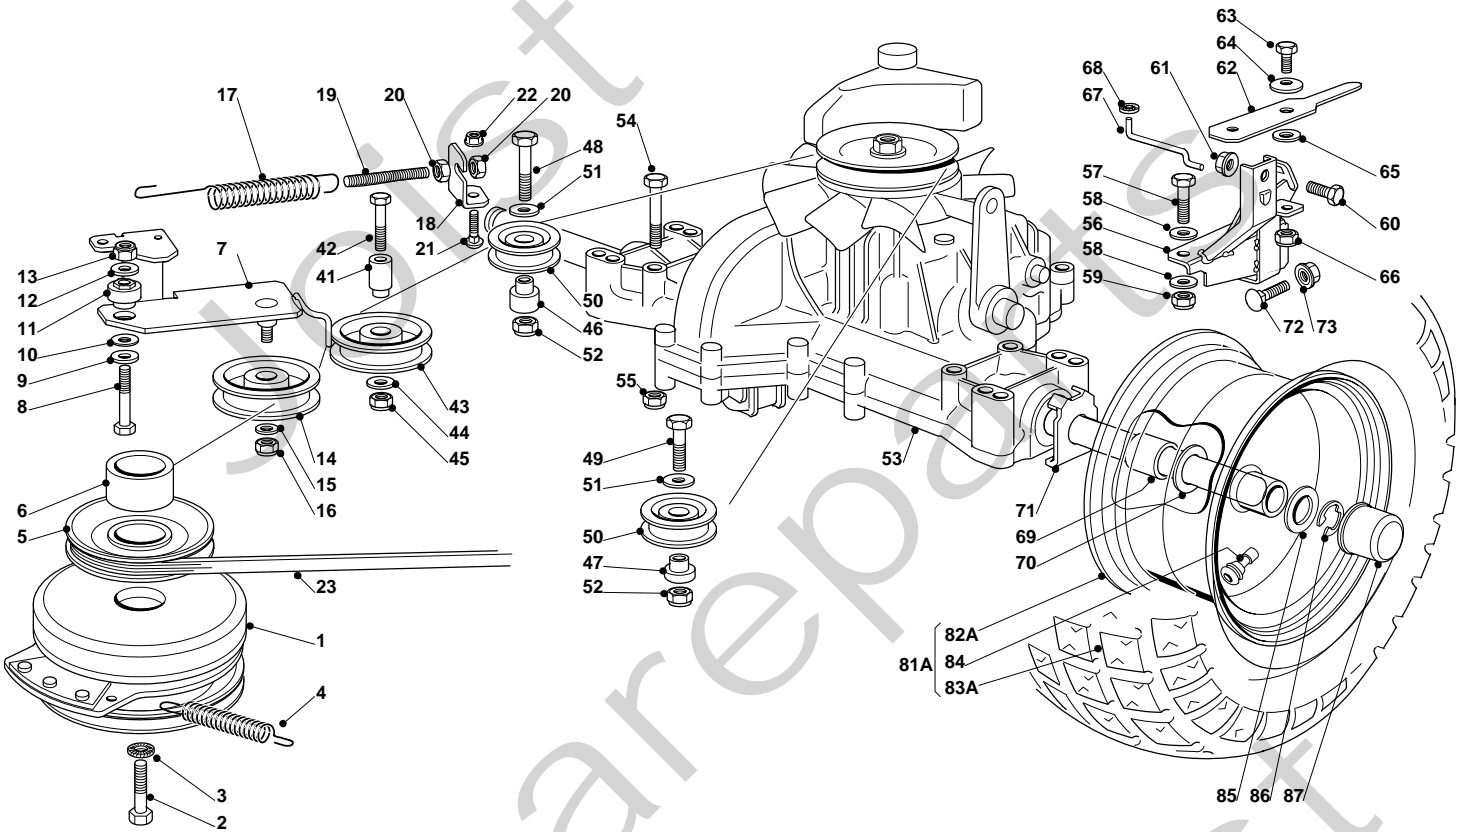

Estate Senator HST 16/17 - Estate President - Model Year 2010

Pos. Fig.	Antal Quantity	Art No Part No	Benämning	Description	Anmärkning Notes
1	1	118399063/0	Koppling	Clutch	
2	1	12737320/0	Skruv	Screw	
3	1	12543000/0	Bricka	Washer	
4	1	22430216/0	Fjäder	Spring	
5	1	25601566/0	Remskiva	Pulley	
6	1	25160021/0	Distans	Spacer	
7	1	82318217/0	Arm	Lever	
8	1	12691115/0	Skruv	Screw	
9	1	12523060/0	Bricka	Washer	
10	1	27670055/0	Bricka	Washer	
11	1	25510087/0	Sprint	Pin	
12	1	12523060/0	Bricka	Washer	
13	1	12155000/0	Mutter	Nut	
14	1	25601554/0	Remskiva	Pulley	
15	1	12523060/0	Bricka	Washer	
16	1	12155000/0	Mutter	Nut	
17	1	25430260/0	Fjäder	Spring	
18	1	25755049/0	Fästvinkel	Bracket	
19	1	25840005/0	Stång	Tie Rod	
20	2	12293200/0	Mutter	Nut	
21	1	12818690/0	Skruv	Screw	
22	1	12293201/0	Mutter	Nut	
23	1	35062001/0	Drivrem	Belt	
41	1	125510100/0	Sprint	Pin	
42	1	12691800/0	Skruv	Screw	
43	1	25601555/0	Remskiva	Pulley	
44	1	12523060/0	Bricka	Washer	
45	1	12155000/0	Mutter	Nut	
46	1	125160024/2	Distans	Spacer	
47	1	125160030/1	Distans	Spacer	
48	1	12691400/0	Skruv	Right Screw	
49	1	12691115/0	Skruv	Screw	
50	2	125601588/0	Remskiva	Pulley	
51	2	22671653/0	Bricka	Washer	
52	2	12155000/0	Mutter	Nut	
53	1	18400960/0	Rear Axle Tuff Torq K46S	Rear Axle Tuff Torq K46S	
54	4	12691800/0	Skruv	Screw	
55	4	12154210/0	Mutter	Nut	
56	1	82785149/0	Stöd	Support	
57	1	12691200/0	Skruv	Screw (Wheels 15")	
58	2	12521350/0	Bricka	Washer	
59	1	12155000/0	Mutter	Nut	
60	1	12792611/0	Skruv	Screw	
61	1	12293201/0	Mutter	Nut	
62	1	25318157/0	Arm	Lever	
63	1	12793102/0	Skruv	Screw	
64	1	12369500/0	Bricka	Washer	
65	1	25670011/0	Bricka	Washer	
66	1	12155000/0	Mutter	Nut	
67	1	25033033/0	Länk	Rod	
68	1	12604896/0	Låsbricka	Snap Ring	
69	2	25160031/0	Distans	Spacer	
70	24	12521410/0	Bricka	Washer	
71	2	325670025/0	Bricka	Washer	
72	1	12792611/0	Skruv	Screw	
73	1	12293201/0	Mutter	Nut	
81A	2	382680022/0	Stödhjul	Rear Wheel	
82A	2	82000592/0	Rimm	Rimm	
83A	2	125590011/0	Shoe	Shoe