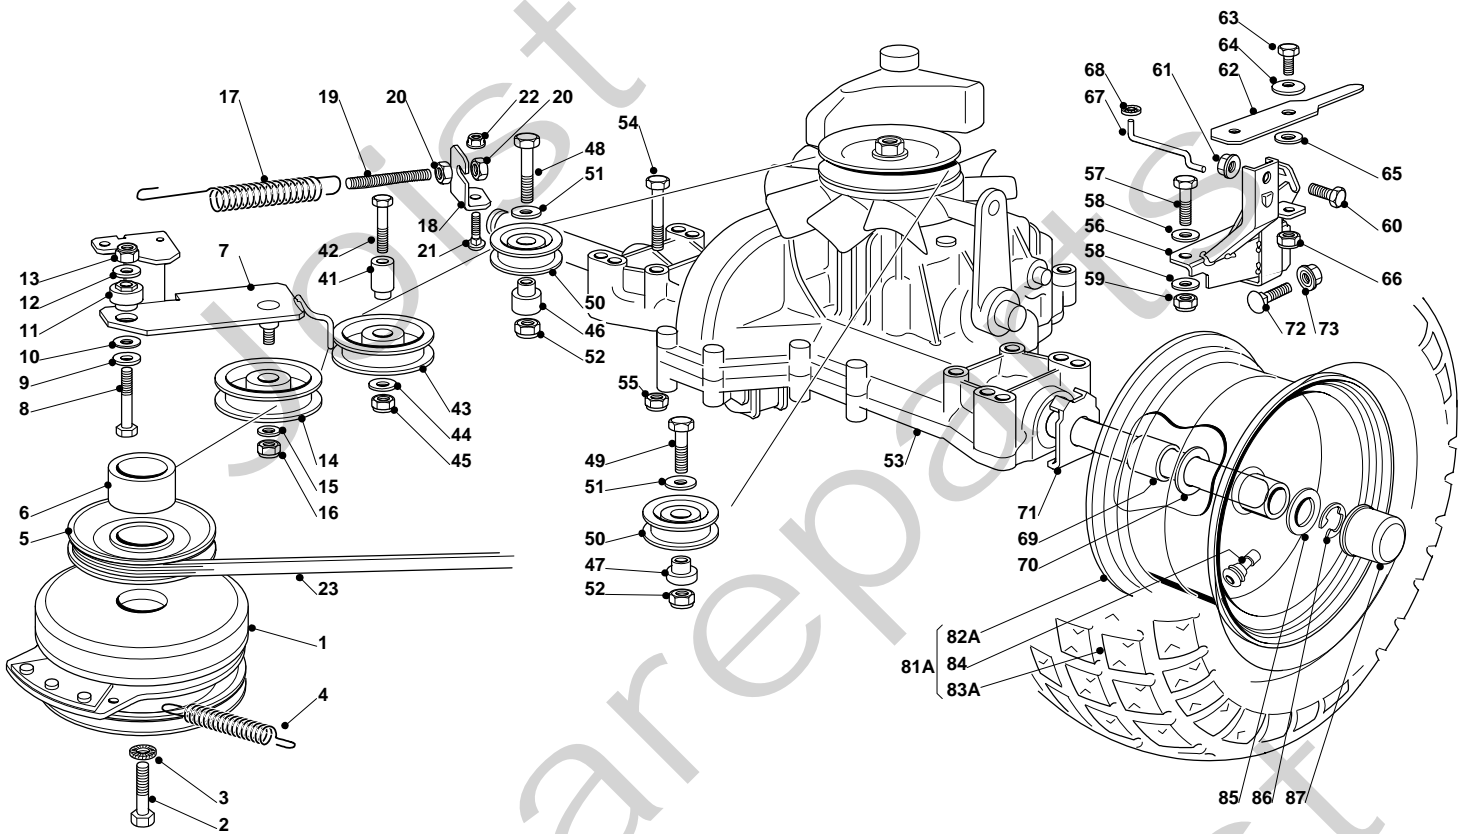

Pos. Fig.	Antal Quantity	Art No Part No	Benämning	Description	Anmärkning Notes
84	2	25950000/0	Ventil	Valve	
85	2	25670005/1	Bricka	Washer	
86	2	12001010/0	Låsring	Snap Ring	
87	2	22110230/0	Lock	Cap