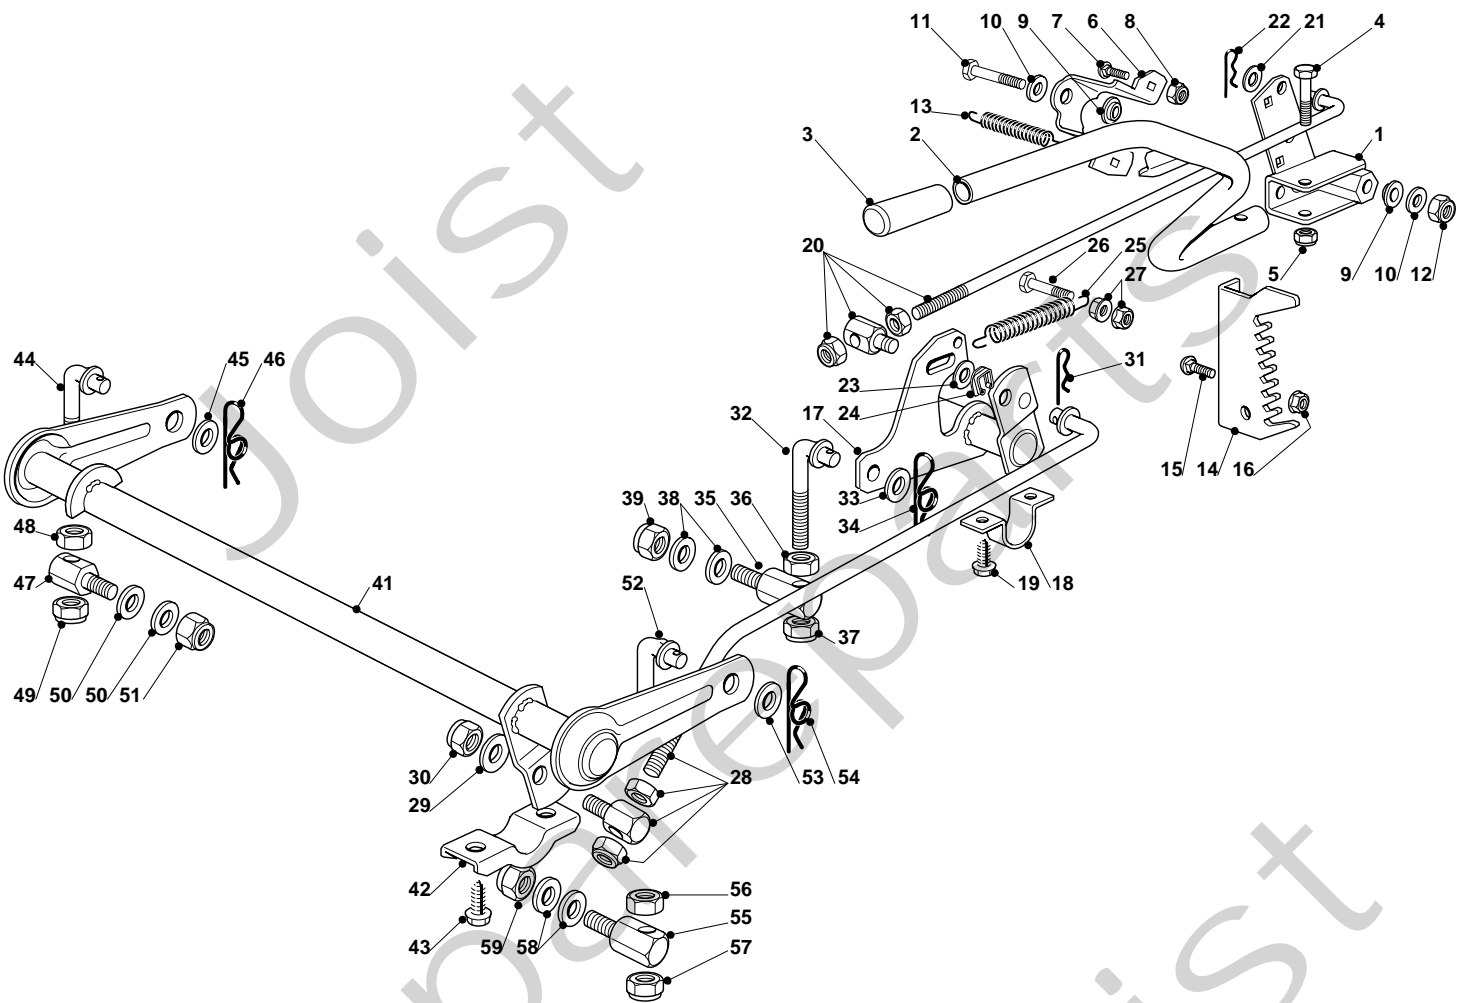

Estate Senator HST 16/17 - Estate President - Model Year 2010

Pos. Fig.	Antal Quantity	Art No Part No	Benämning	Description	Anmärkning Notes
1	1	82774249/0	Klämma	Clamp	
2	1	82318219/0	Arm	Lever	
3	1	25394508/0	Handtag	Handle	
4	1	12674700/0	Skruv	Screw	
5	1	12154510/0	Mutter	Nut	
6	1	25650113/0	Plåt	Plate	
7	2	12818690/0	Skruv	Screw	
8	2	12155000/0	Mutter	Nut	
9	2	22041980/0	Distans	Spacer	
10	2	12523060/0	Bricka	Washer	
11	1	12691600/0	Skruv	Screw	
12	1	12155000/0	Mutter	Nut	
13	1	25430259/0	Fjäder	Spring	
14	1	25735511/0	Sector	Sector	
15	2	12818690/0	Skruv	Screw	
16	2	12293201/0	Mutter	Nut	
17	1	82000387/0	Axel	Axle	
18	2	25547041/0	Plåt	Plate	
19	4	12731601/0	Skruv	Screw	
20	1	82000536/0	Länk	Rod	
21	1	25670011/0	Bricka	Washer	
22	1	24487998/0	Låsnål	Cotter Pin	
23	1	25670008/1	Bricka	Washer	
24	1	12436050/0	Låsplatta	Plate	
25	1	22446402/0	Fjäder	Spring	
26	1	12792410/0	Skruv	Screw	
27	2	12292102/0	Mutter	Nut	
28	1	82000537/0	Vevstake	Connecting Rod	
29	2	25670008/1	Bricka	Washer	
30	1	12156602/0	Mutter	Nut	
31	1	24487998/0	Låsnål	Cotter Pin	
32	1	25840025/0	Stång	Tie Rod	
33	1	25670008/1	Bricka	Washer	
34	1	24487998/0	Låsnål	Cotter Pin	
35	1	25510090/0	Sprint	Pin	
36	1	12295200/0	Mutter	Nut	
37	1	12156602/0	Mutter	Nut	
38	2	25670008/1	Bricka	Washer	
39	1	12156602/0	Mutter	Nut	
41	1	82000385/0	Axel	Axle	
42	2	27546015/1	Plåt	Plate	
43	4	12731350/0	Skruv	Screw	
44	1	25840024/0	Stång	Tie Rod	
45	1	25670008/1	Bricka	Washer	
46	1	24487998/0	Låsnål	Cotter Pin	
47	1	25510098/0	Sprint	Pin	
48	1	12295200/0	Mutter	Nut	
49	1	12156602/0	Mutter	Nut	
50	2	25670008/1	Bricka	Washer	
51	1	12156602/0	Mutter	Nut	
52	1	25840025/0	Stång	Tie Rod	
53	1	25670008/1	Bricka	Washer	
54	1	24487998/0	Låsnål	Cotter Pin	
55	1	25510090/0	Sprint	Pin	
56	1	12295200/0	Mutter	Nut	
57	1	12156602/0	Mutter	Nut	
58	2	25670008/1	Bricka	Washer	
59	1	12156602/0	Mutter	Nut