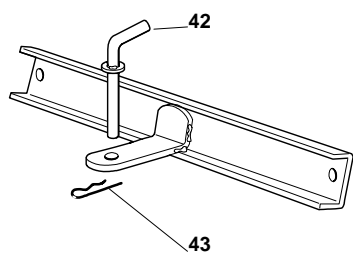

Estate Senator HST 16/17 - Estate President - Model Year 2010

Pos. Fig.	Antal Quantity	Art No Part No	Benämning	Description	Anmärkning Notes
2	1	82869035/0	Support	Support	
3	2	25510022/0	Sprint	Pin	
4	2	24487998/0	Låsnål	Cotter Pin	
5	1	82180062/0	Skruvsats	Screws Outfit	
22	1	25519997/1	Weight	Weight	
23	3	12760520/0	Skruv	Screw	
24	3	12155000/0	Mutter	Nut	
42	1	25510021/1	Sprint	Pin	
43	1	24487999/0	Låsnål	Cotter Pin	
51	1	182180090/0	Batteriladdare	Battery Charger	
51	1	182180091/0	Batteriladdare	Battery Charger (U.K.)	
72	1	25140093/0	Deflektor	Deflector	
73	1	25394007/0	Styre	Handle	
74	1	25510077/0	Sprint	Pin	
75	1	25430245/0	Fjäder	Spring	
76	1	12735410/0	Skruv	Screw	
77	1	25280000/1	Handtag	Handgrip	
78	1	25840011/1	Elastic Tie-Rod	Elastic Tie-Rod	
79	2	25253004/0	Hake	Hook