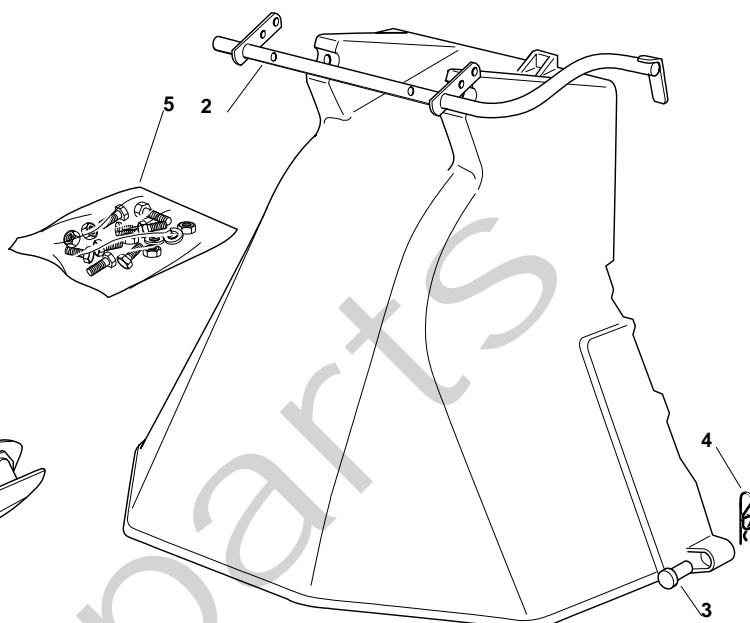

Estate Senator HST 16/17 - Estate President - Model Year 2010

Pos. Fig.	Antal Quantity	Art No Part No	Benämning	Description	Anmärkning Notes
2	1	82869035/0	Support	Support	
3	2	25510022/0	Sprint	Pin	
4	2	24487998/0	Låsnål	Cotter Pin	
5	1	82180062/0	Skruvsats	Screws Outfit	
22	1	25519997/1	Weight	Weight	
23	3	12760520/0	Skruv	Screw	
24	3	12155000/0	Mutter	Nut	
42	1	25510021/1	Sprint	Pin	
43	1	24487999/0	Låsnål	Cotter Pin	
51	1	182180090/0	Batteriladdare	Battery Charger	
51	1	182180091/0	Batteriladdare	Battery Charger (U.K.)	
72	1	25140093/0	Deflektor	Deflector	
73	1	25394007/0	Styre	Handle	
74	1	25510077/0	Sprint	Pin	
75	1	25430245/0	Fjäder	Spring	
76	1	12735410/0	Skruv	Screw	
77	1	25280000/1	Handtag	Handgrip	
78	1	25840011/1	Elastic Tie-Rod	Elastic Tie-Rod	
79	2	25253004/0	Hake	Hook