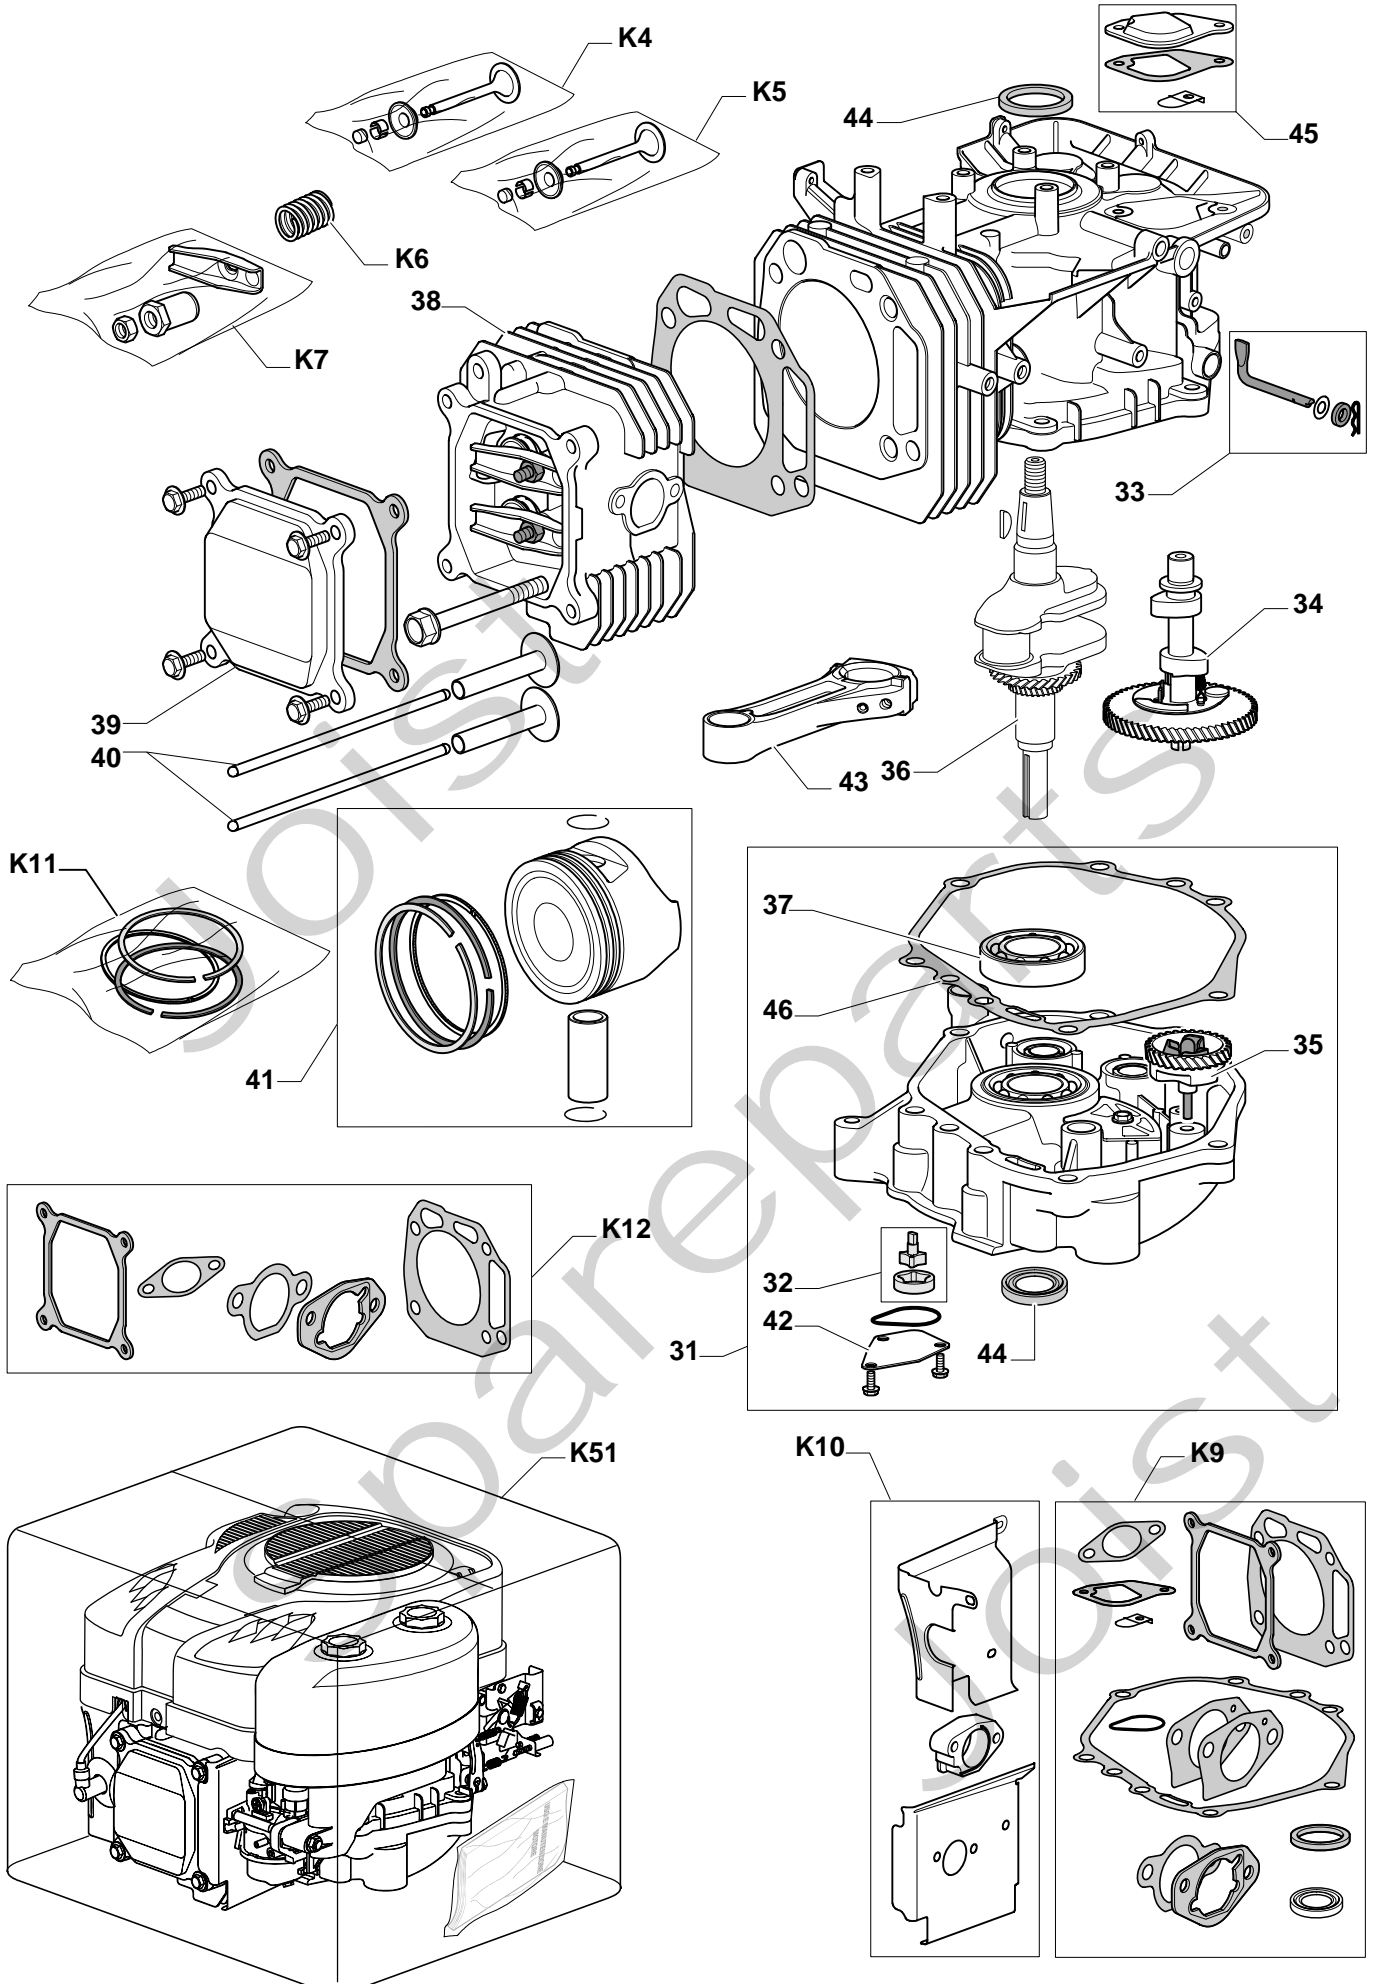

SC 9216 H

Pos. Fig.	Antal Quantity	Art No Part No	Benämning	Description	Anmärkning Notes
K4	1	118550531/0	Intake Valve Assy	Intake Valve Assy	
K5	1	118550532/0	Exhaust Valve Assy	Exhaust Valve Assy	
K6	2	118550529/0	Fjäder	Spring Valve	
K7	1	118550533/0	Valve Arm	Valve Arm	
K9	1	118550534/0	Packning	Engine Gasket Set	
K10	1	118550220/0	Engine Guard Assy	Engine Guard Assy	
K11	1	118550510/0	Piston, Ring Set	Piston, Ring Set	
K12	1	118550535/0	Cylinder Head Gasket Set	Cylinder Head Gasket Set	
31	1	118550445/0	Vevhus	Crankcase Cover Assy	
32	1	118550224/0	Oljepump	Oil Pump	
33	1	118550226/0	Vevaxel	Shaft, Governor Arm Assy	
34	1	118550243/0	Camshaft Assy	Camshaft Assy	
35	1	118550347/0	Speed Governor Assy	Speed Governor Assy	
36	1	118550232/0	Vevaxel	Crankshaft	
37	1	118550227/0	Kullager	Bearing	
38	1	118550530/0	Cylinder Head Assy	Cylinder Head Assy	
39	1	118550206/0	Cover Comp., Head	Cover Comp., Head	
40	1	118550242/0	Stötstänger	Push Rods Assy	
41	1	118550511/0	Kolv kpl	Piston Assy	
42	1	118550223/0	Pumplock	Oil Pump Cover	
43	1	118550231/0	Connecting Rod Assy	Connecting Rod Assy	
44	1	118550443/0	Tätningring	Oil Seal	
45	1	118550446/0	Packning	Gasket Assy	
46	1	118550355/1	Packning	Crankcase Gasket	
K51	1	118550526/0	Motor Monterade	Engine Assembled