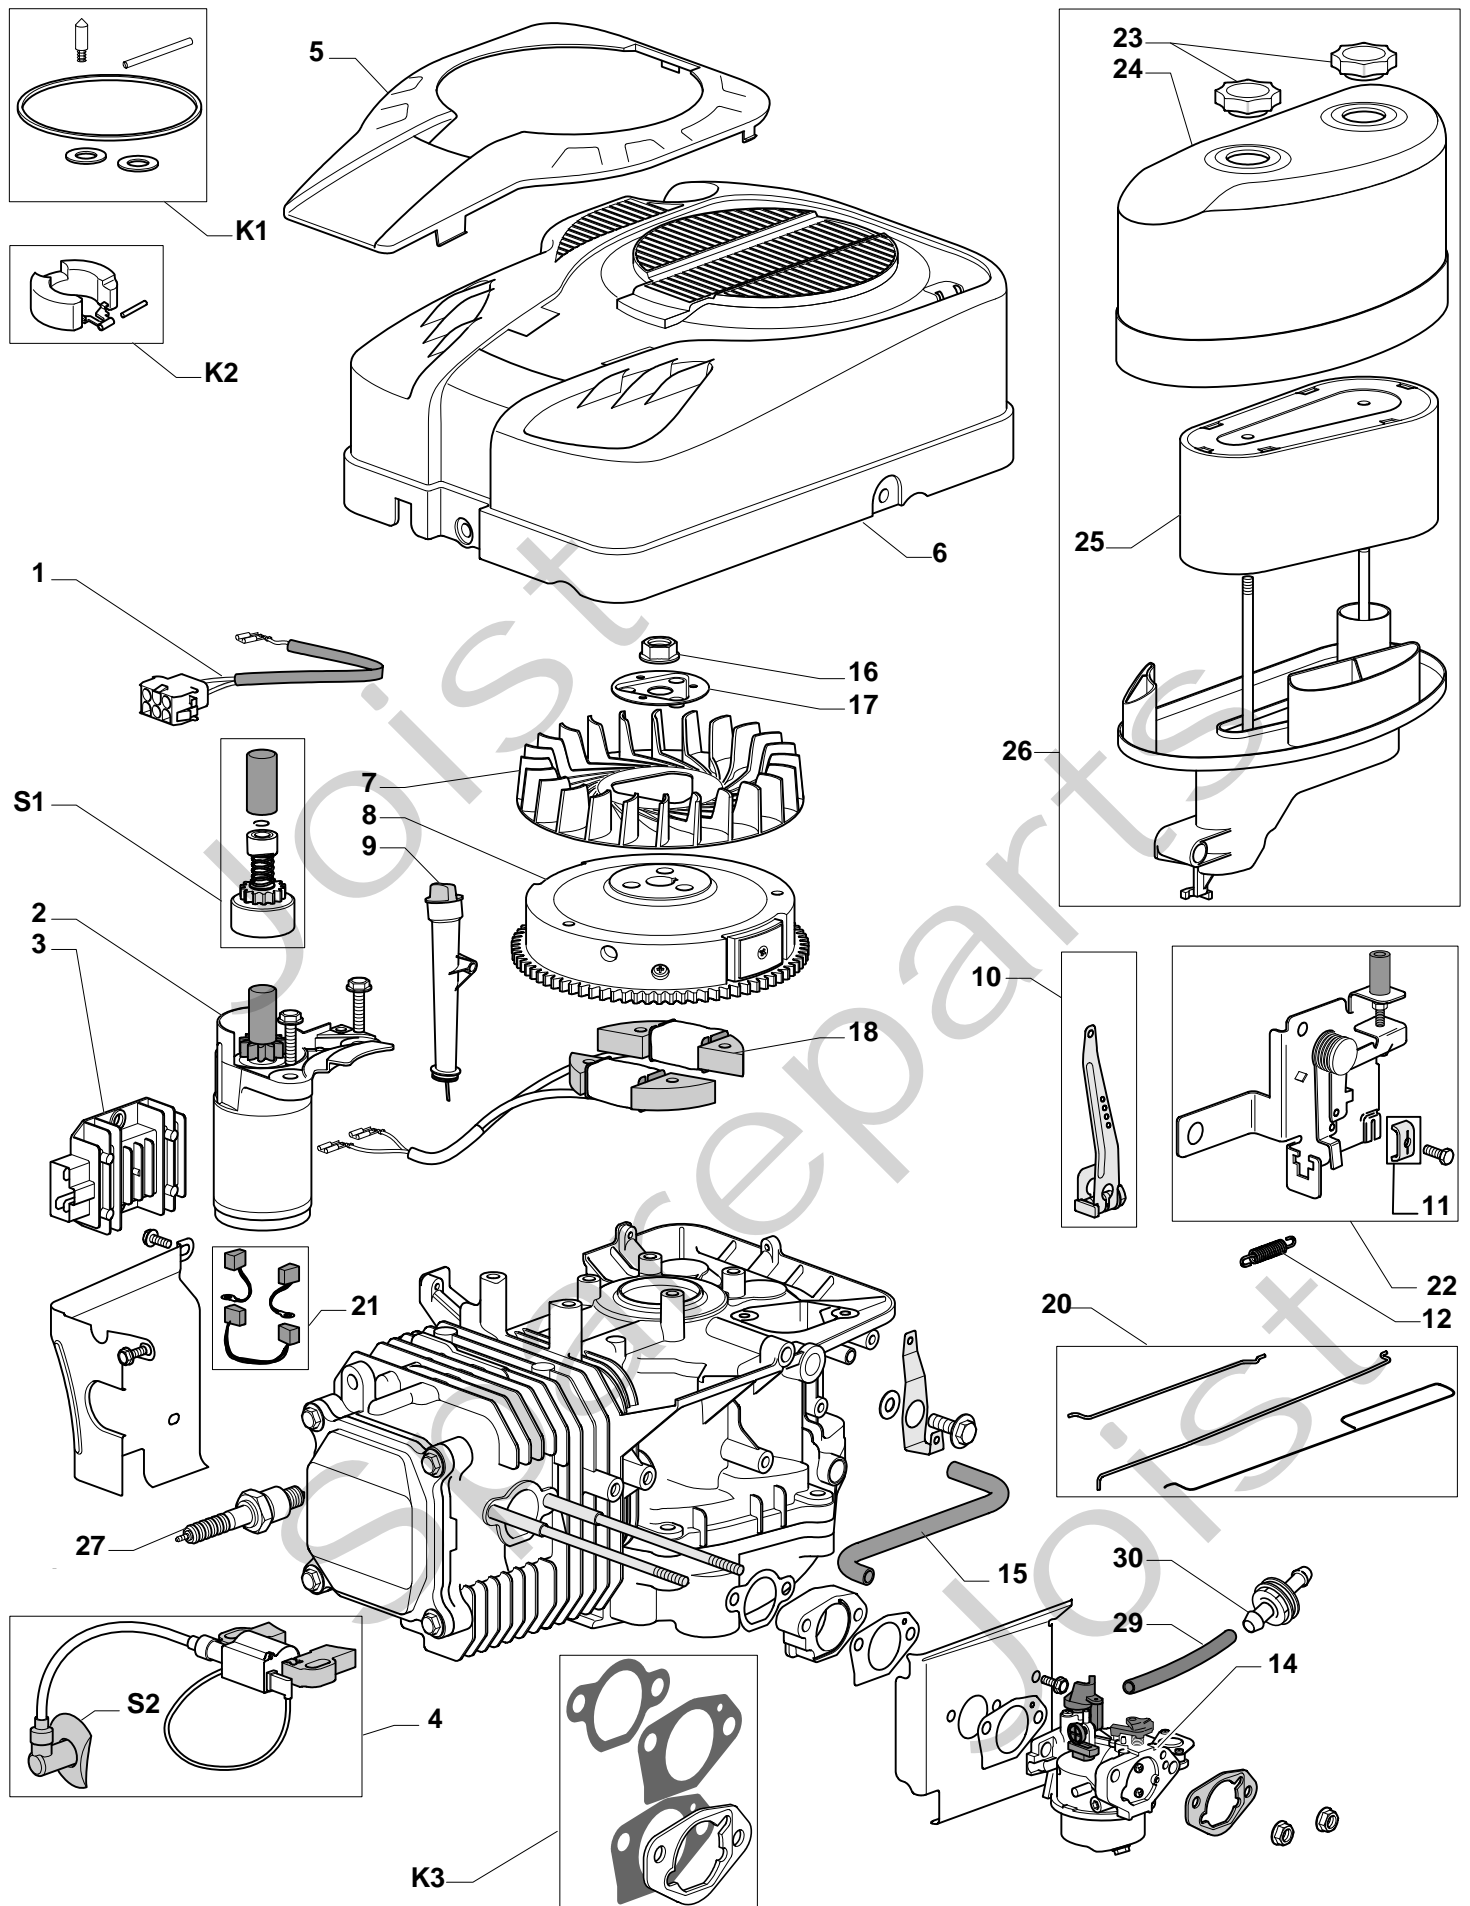

SC 9216 H

Pos. Fig.	Antal Quantity	Art No Part No	Benämning	Description	Anmärkning Notes
1	1	118550207/0	Output Wire, Rectifier	Output Wire, Rectifier	
S1	1	118550365/1	Kit Repair	Kit Repair	
K1	1	118550442/0	Carburettor Gasket Set	Carburettor Gasket Set	
2	1	118550214/0	Start Motor Assy	Start Motor Assy	
K2	1	118550440/0	Kit Repair, Carburettor	Kit Repair, Carburettor	
S2	1	118550448/0	Tändstiftsfjäder	Spark Plug Terminal	
3	1	118550208/0	Rectifier	Rectifier	
K3	1	118550217/0	Packning	Gasket Set	
4	1	118550209/0	Elektron kspole	Electronic Coil	
5	1	325055000/0	Hood, Red	Hood, Red	
5	1	325055001/0	Hood, Yellow	Hood, Yellow	
5	1	325055002/0	Hood, Black	Hood, Black	
6	1	118550516/0	Kåpa	Cover	
7	1	118550235/0	Fläkt	Flywheel Fan	
8	1	118550234/1	Svänghjul	Flywheel Ass.Y	
9	1	118550205/1	Oil Filler Assy	Oil Filler Assy	
10	1	118550330/1	Arm Governor Assy	Arm Governor Assy	
11	1	118550212/0	Casing Clamp	Casing Clamp	
12	1	118550213/0	Fjäder	Spring	
14	1	118550375/0	Förgasare	Carburettor	
15	1	118550225/1	Oljeslang	Breather Fuel Pipe	
16	1	118550237/0	Mutter	Nut	
17	1	118550236/0	Startkopp	Starter Cup	
18	1	118550210/1	Coil Assy, Charge	Coil Assy, Charge	
20	1	118550239/1	Governor Rod Assy	Governor Rod Assy	
21	1	118550332/1	Borste	Brushhold	
22	1	118550331/1	Fjärrkontroll	Remote Control Assy	
23	2	118550201/0	Knopp	Knob	
24	1	118550200/0	Luftfilterlock	Air Cleaner Cover	
25	1	118550199/0	Luftfilter	Air Filter	
26	1	118550202/1	Luftfilter	Air Cleaner Assy	
27	1	9400-0244-00	Tändstift	Spark Plug	
29	1	118550432/0	Bränsleslang-in	Fuel Pipe	
30	1	118550354/1	Bränslefilter	Screen