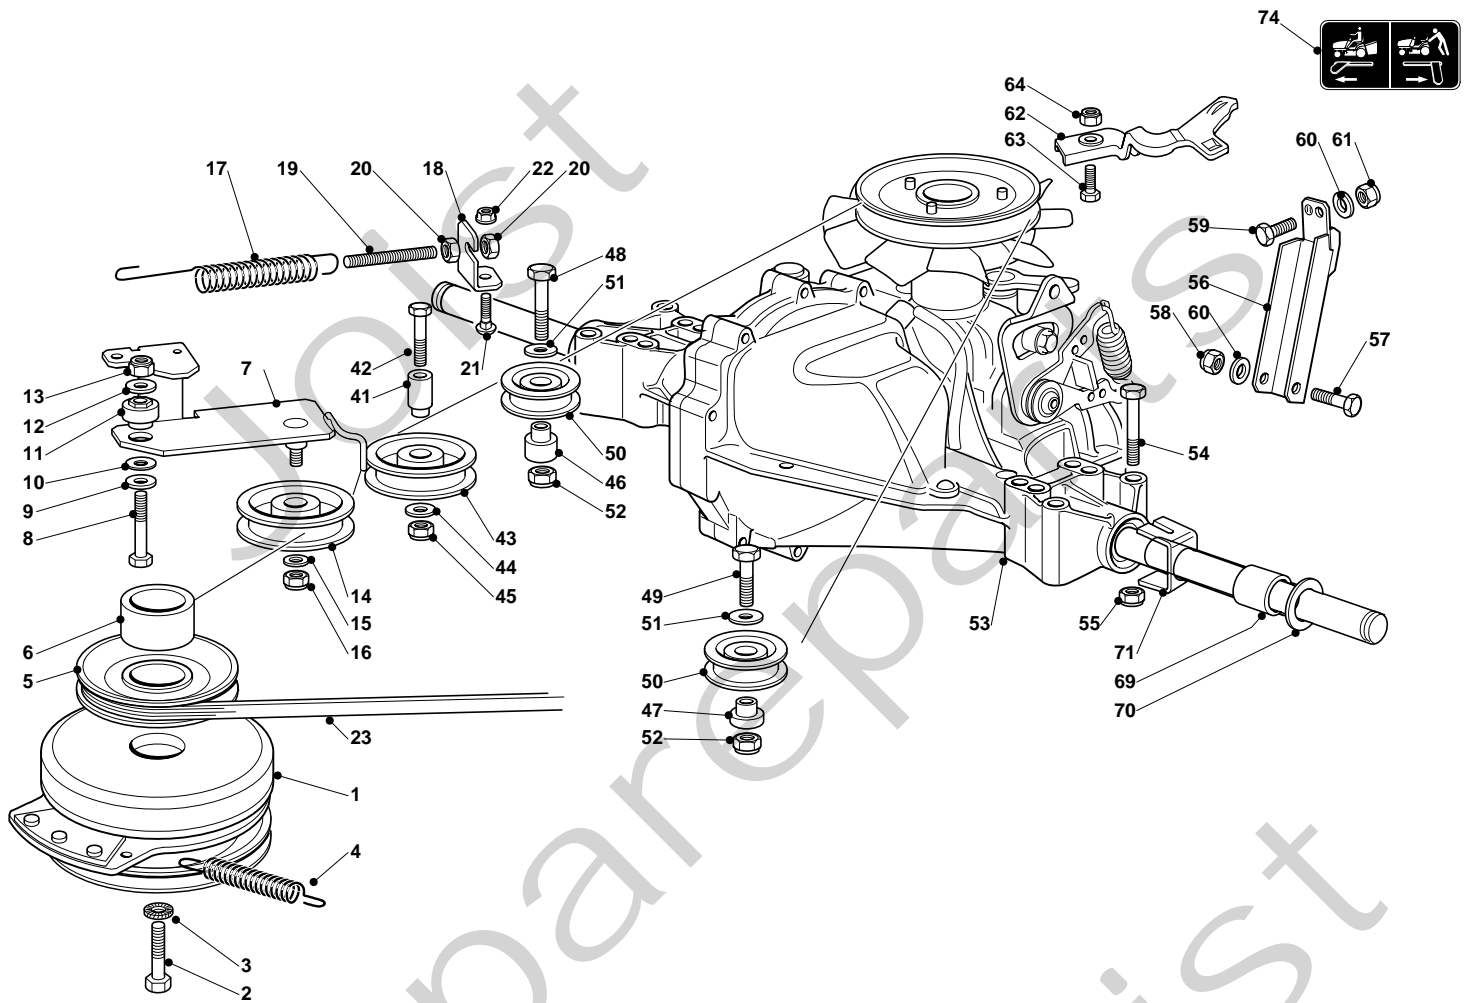

SC 9216 H

Pos. Fig.	Antal Quantity	Art No Part No	Benämning	Description	Anmärkning Notes
1	1	118399063/0	Koppling	Clutch	
2	1	12737320/0	Skruv	Screw	
3	1	12543000/0	Bricka	Washer	
4	1	22430216/0	Fjäder	Spring	
5	1	125601577/0	Remskiva	Pulley	
6	1	25160021/0	Distans	Spacer	
7	1	82318217/0	Spak	Lever	
8	1	12691115/0	Skruv	Left Screw	
9	1	12523060/0	Bricka	Washer	
10	1	27670055/0	Bricka	Washer	
11	1	25510087/0	Stift	Pin	
12	1	12523060/0	Bricka	Washer	
13	1	12155000/0	Mutter	Nut	
14	1	25601554/0	Remskiva	Pulley	
15	1	12523060/0	Bricka	Washer	
16	1	12155000/0	Mutter	Nut	
17	1	25430260/0	Fjäder	Spring	
18	1	25755049/0	Fästvinkel	Bracket	
19	1	25840005/0	Stång	Tie Rod	
20	2	12293200/0	Mutter	Nut	
21	1	12818690/0	Skruv	Screw	
22	1	12293201/0	Mutter	Nut	
23	1	135062013/0	Drivrem	Belt	
41	1	125510100/0	Stift	Pin	
42	1	12691800/0	Skruv	Screw	
43	1	25601555/0	Remskiva	Pulley	
44	1	12523060/0	Bricka	Washer	
45	1	12155000/0	Mutter	Nut	
46	1	125160024/2	Distans	Long Spacer	
47	1	125160030/2	Distans	Left Spacer	
48	1	12691400/0	Skruv	Right Screw	
49	1	12691115/0	Skruv	Left Screw	
50	2	125601588/0	Remskiva	Pulley	
51	2	22671653/0	Bricka	Washer	
52	2	12155000/0	Mutter	Nut	
53	1	118400919/1	Rear Axle Hydro-Gear T2-Adbf-2X3C-1Px1	Rear Axle Hydro-Gear T2-Adbf-2X3C-1Px1	
54	4	12691600/0	Skruv	Screw	
55	4	12154210/0	Mutter	Nut	
56	1	382785199/0	Stöd	Support	
57	1	12691700/0	Skruv	Screw	
58	1	12155000/0	Mutter	Nut	
59	1	12793701/0	Skruv	Screw	
60	2	12523060/0	Bricka	Washer	
61	1	12155000/0	Mutter	Nut	
62	1	325318253/0		Lever	
63	1	12791213/1	Skruv	Screw	
64	1	12154210/0	Mutter	Nut	
69	2	125160058/0	Distans	Spacer	
70	2	25670005/1	Bricka	Washer	
71	2	325670025/0	Bricka	Washer	
74	1	14361451/0	Dekal	Label