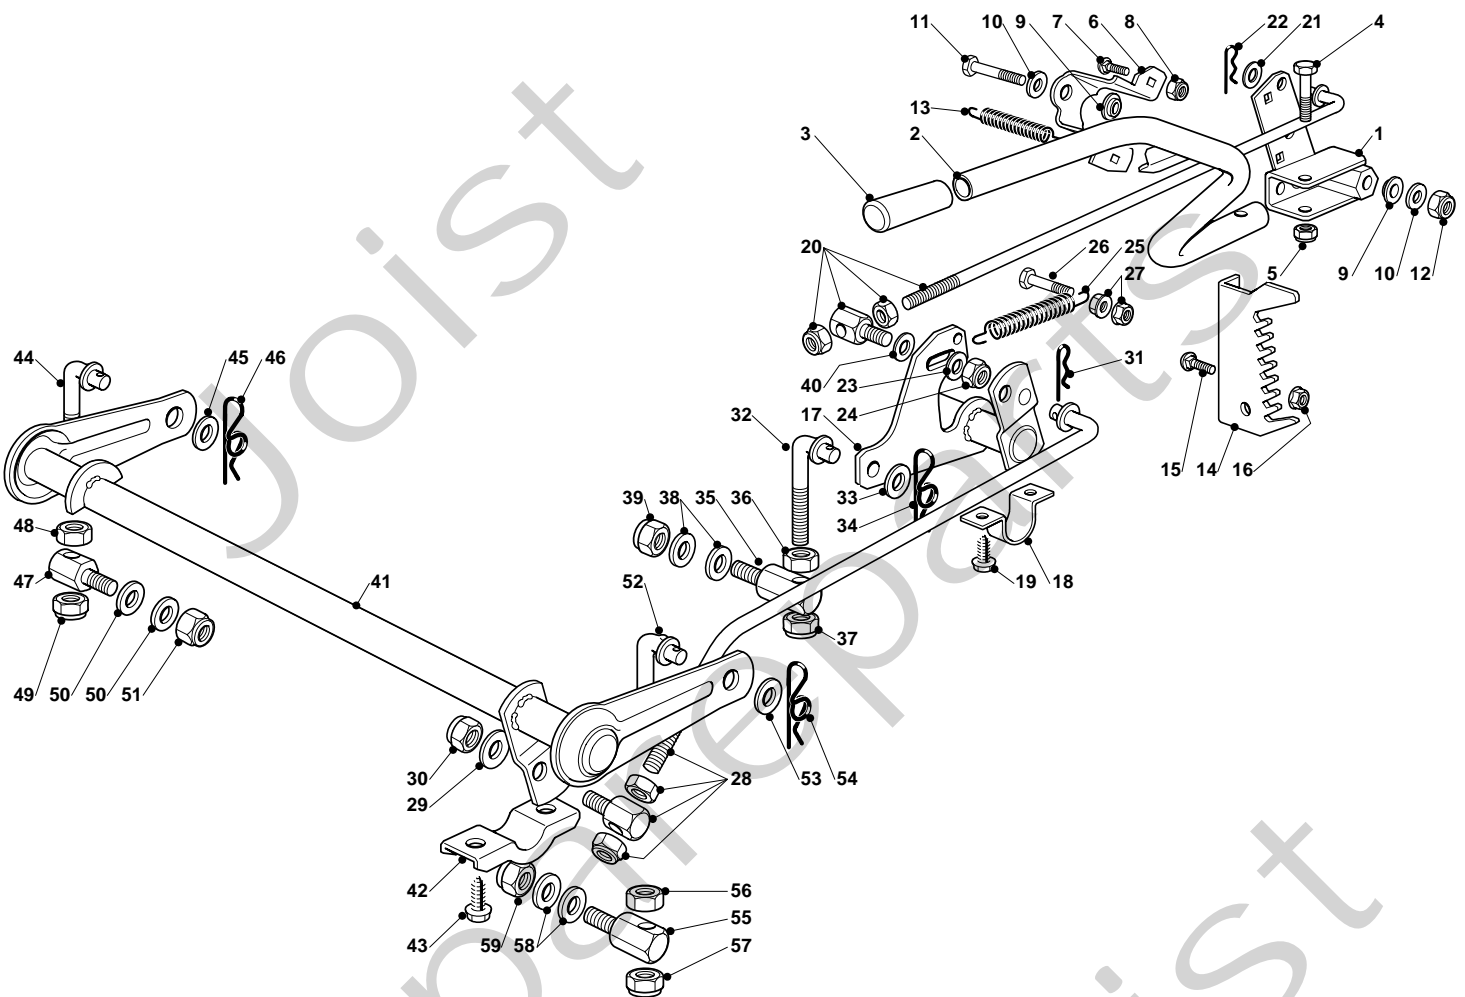

SC 9216 H

Pos. Fig.	Antal Quantity	Art No Part No	Benämning	Description	Anmärkning Notes
1	1	82774249/0	Fäste	Clamp	
2	1	382318219/1	Spak	Lever	
3	1	25394508/0	Handtag	Handle	
4	1	12674700/0	Skruv	Screw	
5	1	12154510/0	Mutter	Nut	
6	1	25650113/0	Trombocyt	Plate	
7	2	12818690/0	Skruv	Screw	
8	2	12155000/0	Mutter	Nut	
9	2	22041980/0	Distans	Spacer	
10	2	12523060/0	Bricka	Washer	
11	1	12691600/0	Skruv	Screw	
12	1	12155000/0	Mutter	Nut	
13	1	25430259/0	Fjäder	Spring	
14	1	25735511/0	Sector	Sector	
15	2	12818690/0	Skruv	Screw	
16	2	12293201/0	Mutter	Nut	
17	1	82000387/0	Axel	Axle	
18	2	325547041/1	Trombocyt	Plate	
19	4	12731580/0	Skruv	Screw	
20	1	382000618/0	Länk	Rod	
21	1	25670011/0	Bricka	Washer	
22	1	24487998/0	Låsnål	Cotter Pin	
23	1	12523040/0	Bricka	Washer	
24	1	12154210/0	Mutter	Nut	
25	1	22446402/0	Fjäder	Spring	
26	1	12792410/0	Skruv	Screw	
27	2	12292102/0	Mutter	Nut	
28	1	82000537/0	Vevstake	Connecting Rod	
29	2	25670008/1	Bricka	Washer	
30	1	12156602/0	Mutter	Nut	
31	1	24487998/0	Låsnål	Cotter Pin	
32	1	25840025/0	Stång	Tie Rod	
33	1	25670008/1	Bricka	Washer	
34	1	24487998/0	Låsnål	Cotter Pin	
35	1	25510090/0	Stift	Pin	
36	1	12295200/0	Mutter	Nut	
37	1	12156602/0	Mutter	Nut	
38	2	25670008/1	Bricka	Washer	
39	1	12156602/0	Mutter	Nut	
40	2	12521360/0	Bricka	Washer	
41	1	82000385/0	Axel	Axle	
42	2	27546015/1	Trombocyt	Plate	
43	4	12731350/0	Skruv	Screw	
44	1	25840024/0	Stång	Tie Rod	
45	1	25670008/1	Bricka	Washer	
46	1	24487998/0	Låsnål	Cotter Pin	
47	1	25510098/0	Stift	Pin	
48	1	12295200/0	Mutter	Nut	
49	1	12156602/0	Mutter	Nut	
50	2	25670008/1	Bricka	Washer	
51	1	12156602/0	Mutter	Nut	
52	1	25840025/0	Stång	Tie Rod	
53	1	25670008/1	Bricka	Washer	
54	1	24487998/0	Låsnål	Cotter Pin	
55	1	25510090/0	Stift	Pin	
56	1	12295200/0	Mutter	Nut	
57	1	12156602/0	Mutter	Nut	
58	2	25670008/1	Bricka	Washer	
59	1	12156602/0	Mutter	Nut