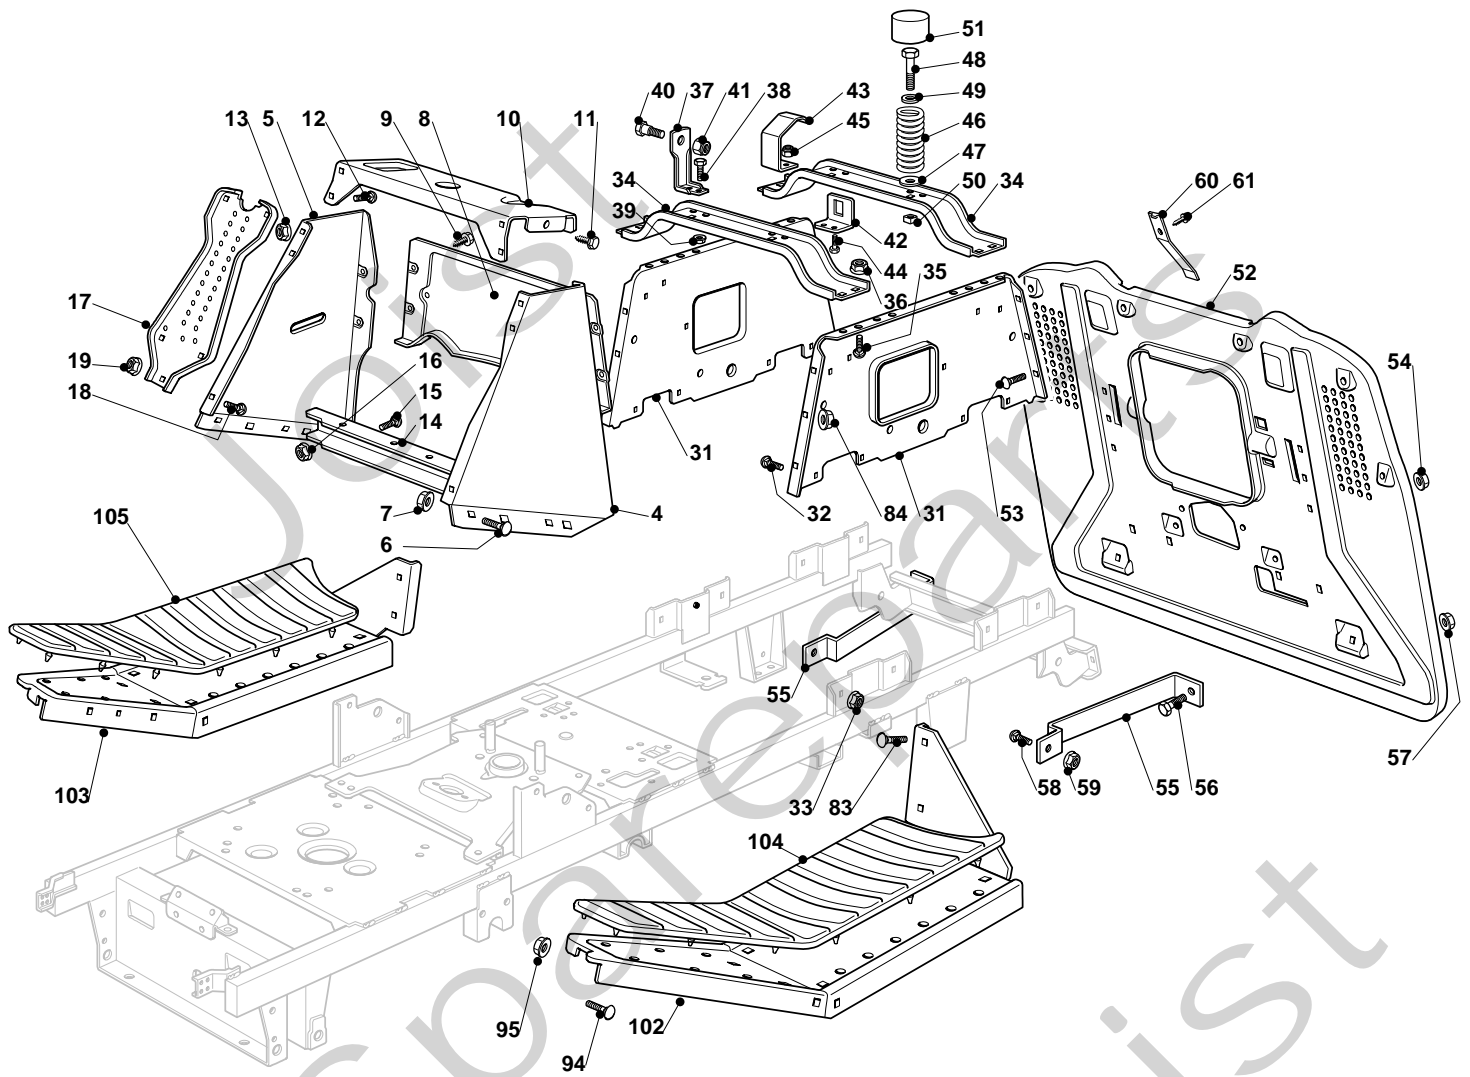

Pos. Fig.	Antal Quantity	Art No Part No	Benämning	Description	Anmärkning Notes
4	1	325785243/1	Instrumentbrädal-vä Stöd	Left Dashboard Supp.	
5	1	25785245/0	Instrumentbrädal-hö Stöd	Right Dashboard Supp.	
6	4	12818690/0	Skruv	Screw	
7	4	12293201/0	Mutter	Nut	
8	1	382785151/1	Rear Dashboard Supp	Rear Dashboard Supp	
9	4	12735110/0	Skruv	Screw	
10	1	25785255/0	Central Dashboard Supp	Central Dashboard Supp	
11	2	12735110/0	Skruv	Screw	
12	4	12815200/0	Skruv	Screw	
13	4	12292102/0	Mutter	Nut	
14	1	25785241/0	Stöd	Support	
15	2	12815200/0	Skruv	Screw	
16	2	12292102/0	Mutter	Nut	
17	2	382785153/1	Front Dashboard Supp	Front Dashboard Supp	
18	2	12815200/0	Skruv	Screw	
19	2	12292102/0	Mutter	Nut	
31	2	325785249/1	Seat Support	Seat Support	
32	8	12815200/0	Skruv	Screw	
33	8	12292102/0	Mutter	Nut	
34	2	325785257/1	Seat Support	Seat Support	
35	8	12818690/0	Skruv	Screw	
36	8	12293201/0	Mutter	Nut	
37	2	25755039/0	Fästvinkel	Bracket	
38	4	12792611/0	Skruv	Screw	
39	4	12293201/0	Mutter	Nut	
40	2	22524970/2	Stift	Pin	
41	2	12155010/0	Mutter	Nut	
42	1	25755043/0	Fästvinkel	Bracket	
43	1	25430253/0	Fjäder	Spring	
44	2	12789000/0	Skruv	Screw	
45	2	12154330/0	Mutter	Nut	
46	2	125430257/1	Fjäder	Spring	
47	2	12523070/0	Bricka	Washer	
48	2	12760515/0	Skruv	Screw	
49	2	22671653/0	Bricka	Washer	
50	2	12360425/0	Mutter	Nut	
51	2	25122000/2	Styrning	Hood	
52	1	382547041/1	Tavla	Plate	
53	6	12792611/0	Skruv	Screw	
54	6	12293201/0	Mutter	Nut	
55	2	25650119/0	Reduktion	Plate Stiffening	
56	2	12792611/0	Skruv	Screw	
57	2	12293201/0	Mutter	Nut	
58	2	12818690/0	Skruv	Screw	
59	2	12293201/0	Mutter	Nut	
60	1	27430554/0	Fjäder	Spring	
61	1	12735110/0	Skruv	Screw	
83	4	12792611/0	Skruv	Screw	
84	4	12293201/0	Mutter	Nut	
94	4	12815200/0	Skruv	Screw	
95	4	12292102/0	Mutter	Nut	
102	1	382510083/0	Fotsteg-Vä Stöd	Left Footboard Support	
103	1	382510081/0	Fotsteg-hö Stöd	Right Footboard Support	
104	1	25110327/0	Fotsteg-Vä täcka	Left Footboard Cover	
105	1	25110326/0	Fotsteg-hö täcka	Right Footboard Cover