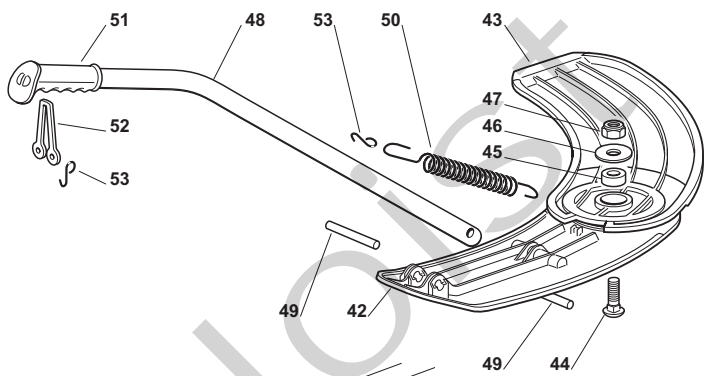

Optionals On Request

POSITION	CODE	QTY	DESCRIPTION	NOTES
2	84598062/0	1	Ejection Guard	
3	27869053/0	1	Support	
4	18566113/0	2	Cap	
5	12674701/0	2	Screw	
6	12154510/0	2	Nut	
7	25547053/0	1	Plate	
8	12791500/0	1	Screw	
9	12154510/0	1	Nut	
10	25547049/0	2	Plate	
11	12788910/0	4	Screw	
12	12523020/0	4	Washer	
13	12154320/0	4	Nut	
14	25510022/0	2	Pin	
15	24487998/0	2	Cotter Pin	
22	25519997/1	1	Weight	
23	12760520/0	3	Screw	
24	12155000/0	3	Nut	
31	182180090/0	1	Battery Charger	CE plug
31	182180091/0	1	Battery Charger (U.K.)	UK plug
42	27140055/0	1	Deflector, Rear	
43	27140054/0	1	Deflector, Front	
44	12818700/0	1	Screw	
45	27047013/0	1	Bushing	
46	22672152/0	1	Washer	
47	12155000/0	1	Nut	
48	27394003/2	1	Handle	
49	27510116/0	2	Pin	
50	25430229/1	1	Spring	
51	25280000/1	1	Handgrip	
52	25840011/1	1	Elastic Tie-Rod	
53	25253004/0	3	Hook