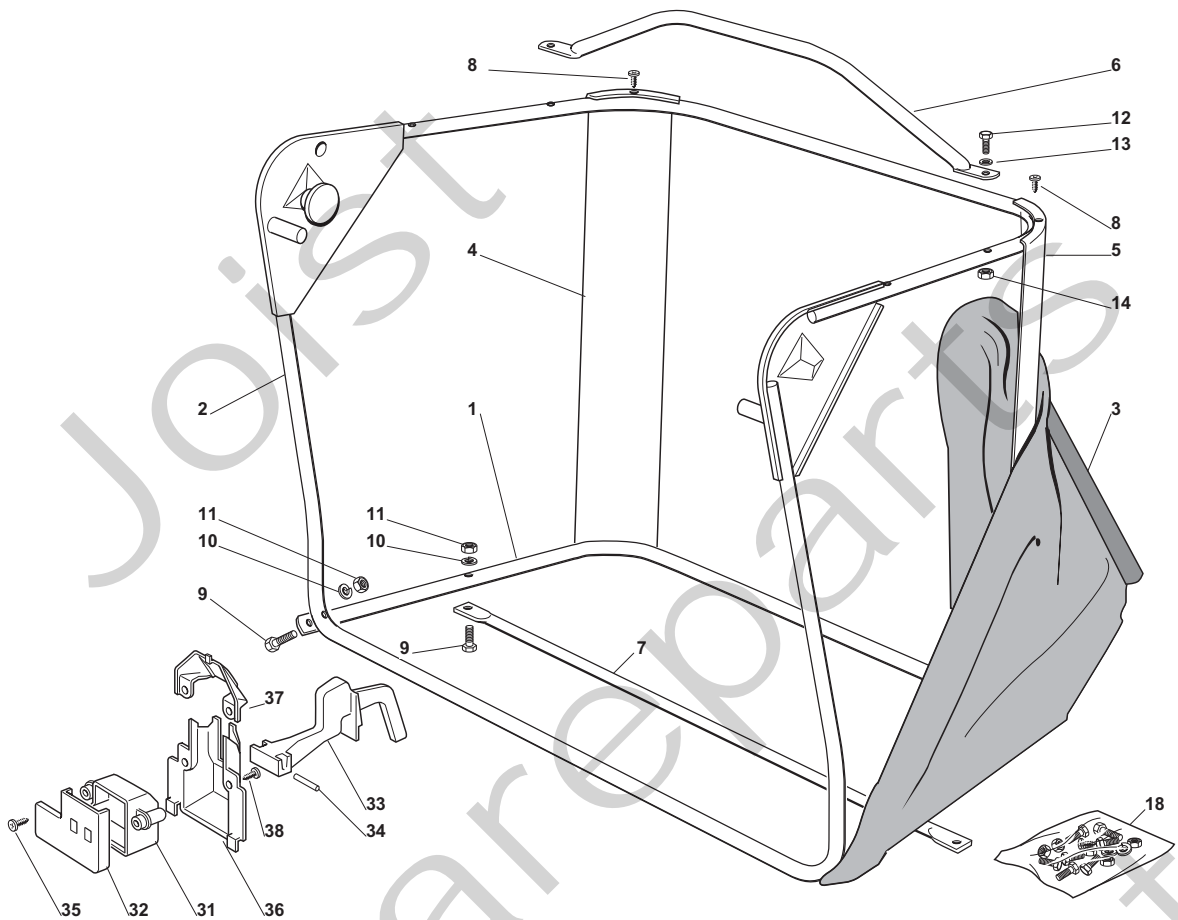

Grasscatcher				
POSITION	CODE	QTY	DESCRIPTION	NOTES
1	84801103/0	1	Lower Frame	
2	84801105/1	1	Upper Frame	
3	184106069/0	1	Grasscatcher	
4	27010205/0	1	Right Angular Support	
5	27010207/0	1	Left Angular Support	
6	84869051/0	1	Rod	
7	84650100/0	1	Stiffening	
8	12729601/1	4	Screw	
9	12792099/0	4	Screw	
10	12582101/0	4	Grower	
11	12292100/0	4	Nut	
12	12674701/0	2	Screw	
13	12521331/0	2	Washer	
14	12154510/0	2	Nut	
18	84180180/0	1	Screws Outfit (8÷14)	
31	25600041/0	1	Micro Protection	
32	25600042/0	1	Protection Cover	
33	25318124/0	1	Lever	
34	12400030/0	1	Pin	
35	12728510/0	1	Screw	
36	25600047/0	1	Micro Protection	
37	25600048/0	1	Deflector Cover	
38	12728450/0	2	Screw