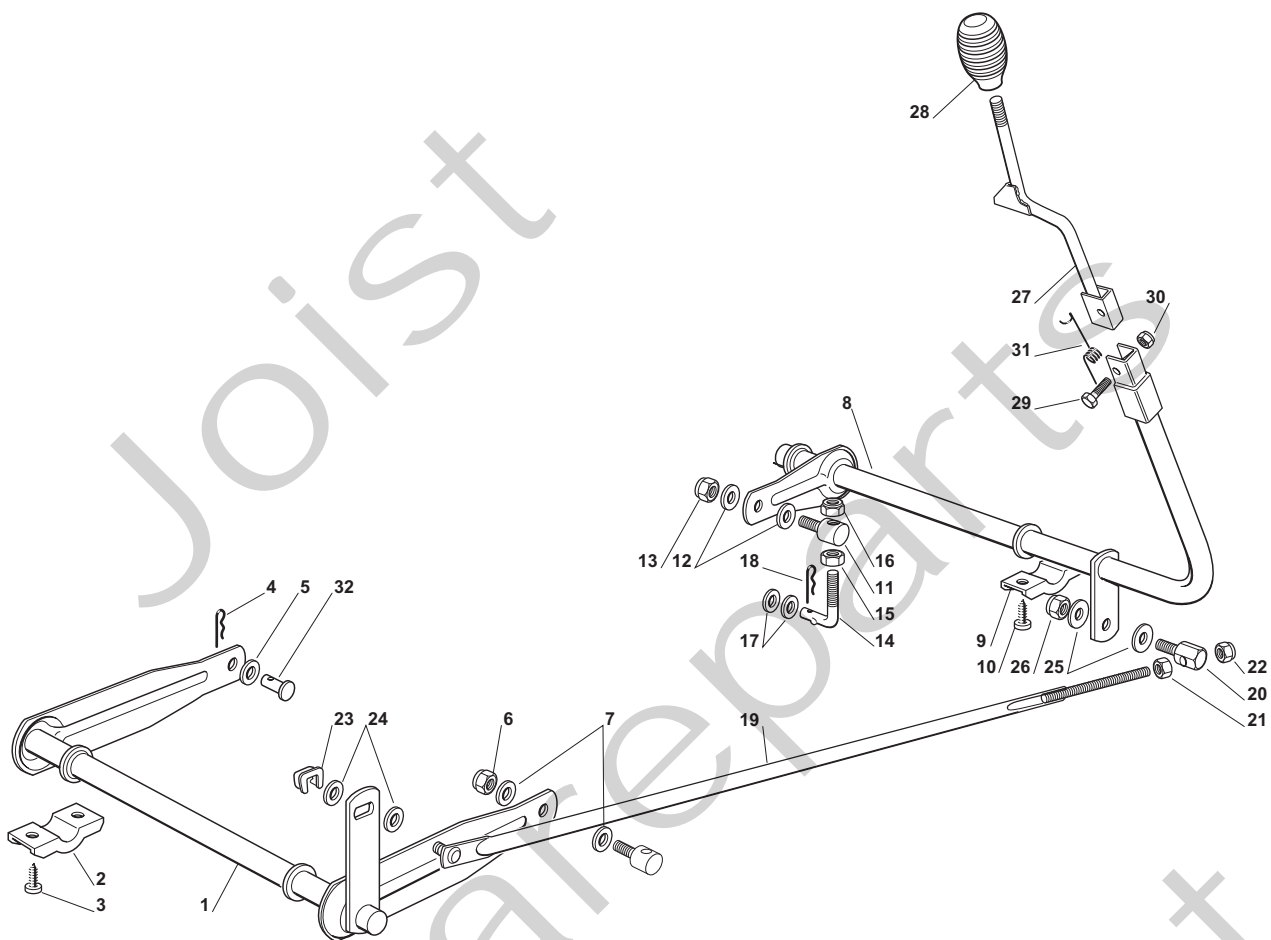

Cutting Plate Lifting - B&S/Honda Engines

POSITION	CODE	QTY	DESCRIPTION	NOTES
1	84001025/0	1	Axle	
2	27546015/1	2	Plate	
3	12731350/0	4	Screw	
4	24487997/0	1	Cotter Pin	
5	25670008/1	1	Washer	
6	12156602/0	1	Nut	
7	25670008/1	2	Washer	
8	84001005/2	1	Axle	
9	27546015/1	2	Plate	
10	12731350/0	4	Screw	
11	125510007/2	1	Pin	
12	25670008/1	2	Washer	
13	12156602/0	1	Nut	
14	25840003/2	1	Tie Rod	
15	12295200/0	1	Nut	
16	12156602/0	1	Nut	
17	22672150/0	2	Washer	
18	24487997/0	1	Cotter Pin	
19	84002051/0	1	Rod	
20	25510040/1	1	Pin	
21	12293200/0	1	Nut	
22	12155000/0	1	Nut	
23	12436050/0	1	Plate	
24	25670011/0	2	Washer	
25	25670011/0	2	Washer	
26	12155000/0	1	Nut	
27	84317065/1	1	Lever	
28	25394510/0	1	Knob	
29	12674700/0	1	Screw	
30	12154510/0	1	Nut	
31	27430555/0	1	Spring	
32	27510114/0	1	Pin