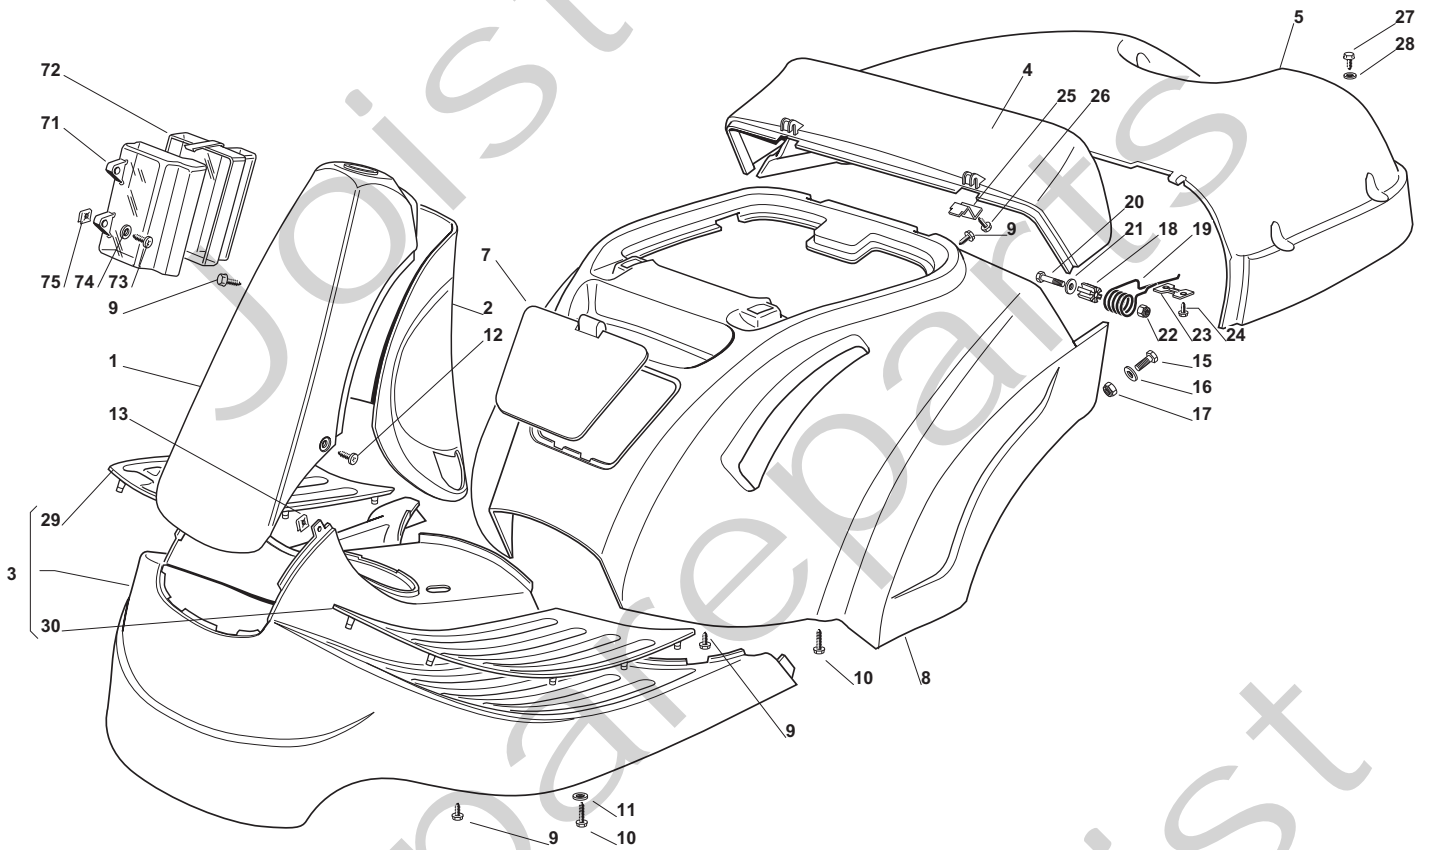

THIS INFORMATION IS NOT INTENDED FOR SALE OR RESALE, AND THIS NOTICE MUST REMAIN ON ALL COPIES.

STIGA®

Chassis - B&S Engine / Honda Engine

POSITION	CODE	Q.TY	DESCRIPTION	NOTES
2	25034002/1	2	Bush	
3	84545057/3	1	Plate	
4	27037000/1	1	Pin	
5	25547012/1	2	Plate	
6	112791200/1	8	Screw	
7	12292102/0	8	Nut	
8	84801127/0	1	Chassis	
9	12792611/0	4	Screw	
10	12293201/0	4	Nut	
11	84783027/0	1	Support	
12	12792611/0	4	Screw	
13	12293201/0	4	Nut	
14	384801107/2	1	Fottboard Support	
15	27787025/0	2	Support	
16	12792611/0	4	Screw	
17	12293201/0	4	Nut	
18	12734995/0	2	Screw	
19	12521331/0	2	Washer	
20	84040300/0	1	Cord	
23	12523060/0	1	Washer	
24	12155000/0	1	Nut	
26	12379511/0	1	Grease Dispenser	
27	25034001/0	1	Bush	
33	27430575/0	2	Spring	
34	27943050/0	2	Screw	
36	12293201/0	4	Nut	
37	25122000/2	2	Hood	
39	27430554/0	1	Spring	
40	12735110/0	1	Screw	
41	27294001/0	1	Guide	
42	12735120/0	1	Screw	
43	12523040/0	1	Washer	
47	27772095/0	1	Support	
48	12735106/0	2	Screw	
51	27047012/0	2	Bush	
52	27430577/0	2	Spring	
53	25670008/1	4	Washer	
54	12000955/0	2	Snap Ring	