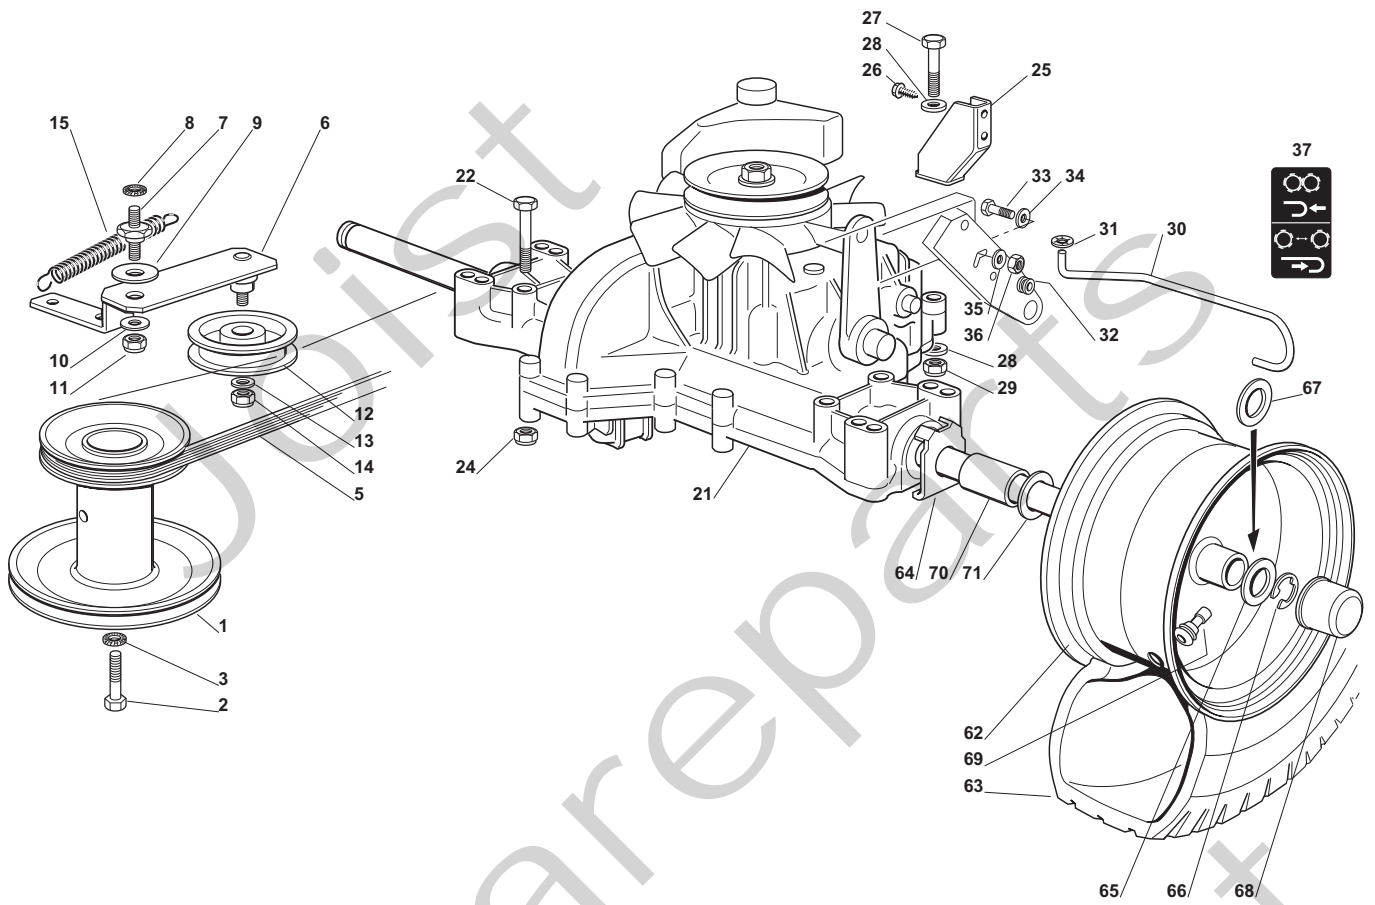

Transmission				
POSITION	CODE	Q.TY	DESCRIPTION	NOTES
1	27604005/0	1	Pulley	
2	12737310/0	1	Screw	
3	12543000/0	1	Washer	
5	35061404/0	1	Belt	
6	84317081/0	1	Lever	
7	27510096/0	1	Pin	
8	12540260/0	1	Washer	
9	22672151/0	1	Washer	
10	25670011/0	1	Washer	
11	12155010/0	1	Nut	
12	25601554/0	1	Pulley	
13	12523060/0	1	Washer	
14	12155000/0	1	Nut	
15	22446402/0	1	Spring	
21	18400965/0	1	Rear Axle (Tuff-Torq K46T)	
22	12691800/0	4	Screw	
24	12154210/0	4	Nut	
25	84783019/0	1	Support	
26	12735121/0	1	Screw	
27	12691200/0	1	Screw	
28	12521350/0	1	Washer	
29	12155000/0	1	Nut	
30	27034069/0	1	Lever	
31	12000930/0	1	Crown Fastener	
32	18564512/0	1	Fair Lead	
33	12793301/0	1	Screw	
34	12523060/0	1	Washer	
35	12521350/0	1	Washer	
36	12155000/0	1	Nut	
37	14358513/0	1	Label	
62	184044013/0	2	Rimm	
63	127590051/0	2	Shoe	
64	325670025/0	2	Washer	
65	25670005/1	2	Washer	
66	12001010/0	2	Snap Ring	
67	25670006/0	2	Spacer	
68	22110230/0	2	Hub Cover	
69	25950000/0	2	Valve	
70	25160031/0	2	Spacer	
71	25670005/1	2	Washer