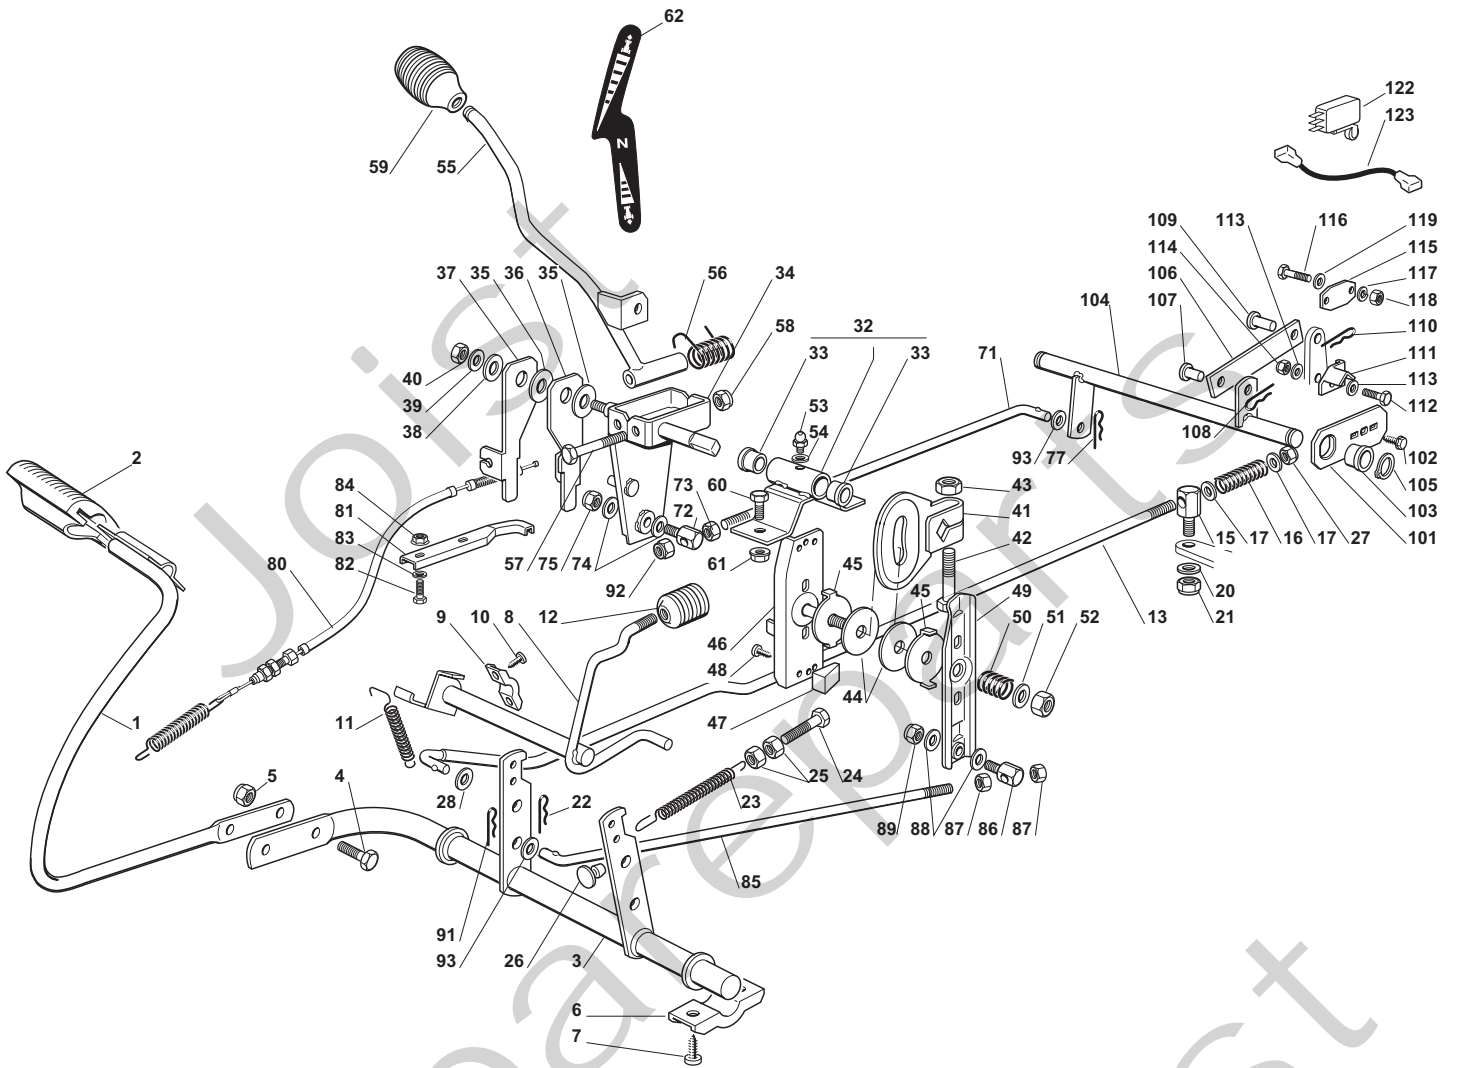

Brake And Gearbox Controls				
POSITION	CODE	Q.TY	DESCRIPTION	NOTES
1	84503001/0	1	Pedal	
2	25110267/0	1	Clamp Cover	
3	84001015/1	1	Axle	
4	12793301/0	2	Screw	
5	12155000/0	2	Nut	
6	27546015/1	2	Plate	
7	12731350/0	4	Screw	
8	84001011/2	1	Axle	
9	25547049/0	2	Plate	
10	12731601/0	4	Screw	
11	27430552/0	1	Spring	
12	27395050/1	1	Knob	
13	27034070/0	1	Rod	
15	25510067/1	1	Pin	
16	25430236/0	1	Spring	
17	12521360/0	2	Washer	
20	12523050/0	1	Washer	
21	12155000/0	1	Nut	
22	24487997/0	1	Cotter Pin	
23	125430210/1	1	Spring	
24	22943005/0	1	Screw	
25	12293200/0	2	Nut	
26	27275000/0	1	Grommet	
27	12156602/0	1	Nut	
28	25670011/0	1	Washer	
32	84773568/0	1	Bracket With Bussh	
33	27045080/0	2	Bushing	
34	84773561/0	1	Lever	
35	22672151/0	2	Washer	
36	27772101/0	1	Clamp	
37	27772103/0	1	Clamp	
38	22672152/0	1	Washer	
39	12523060/0	1	Washer	
40	12155010/0	1	Nut	
41	27734055/0	1	Sector	
42	12794900/0	1	Screw	
43	12155020/0	1	Nut	
44	27158000/0	2	Plate	
45	27670053/0	2	Washer	
46	84773565/0	1	Clamp	
47	27063020/0	2	Cam	
48	12735110/0	2	Screw	
49	84773563/0	1	Lever	
50	27430560/0	1	Spring	
51	25670008/1	1	Washer	
52	12155020/0	1	Nut	
53	12379511/0	1	Grease Dispenser	
54	12521330/0	1	Washer	
55	84317051/2	1	Gearshift	
56	25430226/0	1	Spring	
57	12692050/0	1	Screw	
58	12155000/0	1	Nut	
59	82394508/0	1	Knob	
60	12793102/0	2	Screw	
61	12293201/0	2	Nut	
62	14357702/0	1	Label	
71	27034071/0	1	Rod	
72	25510040/1	1	Pin