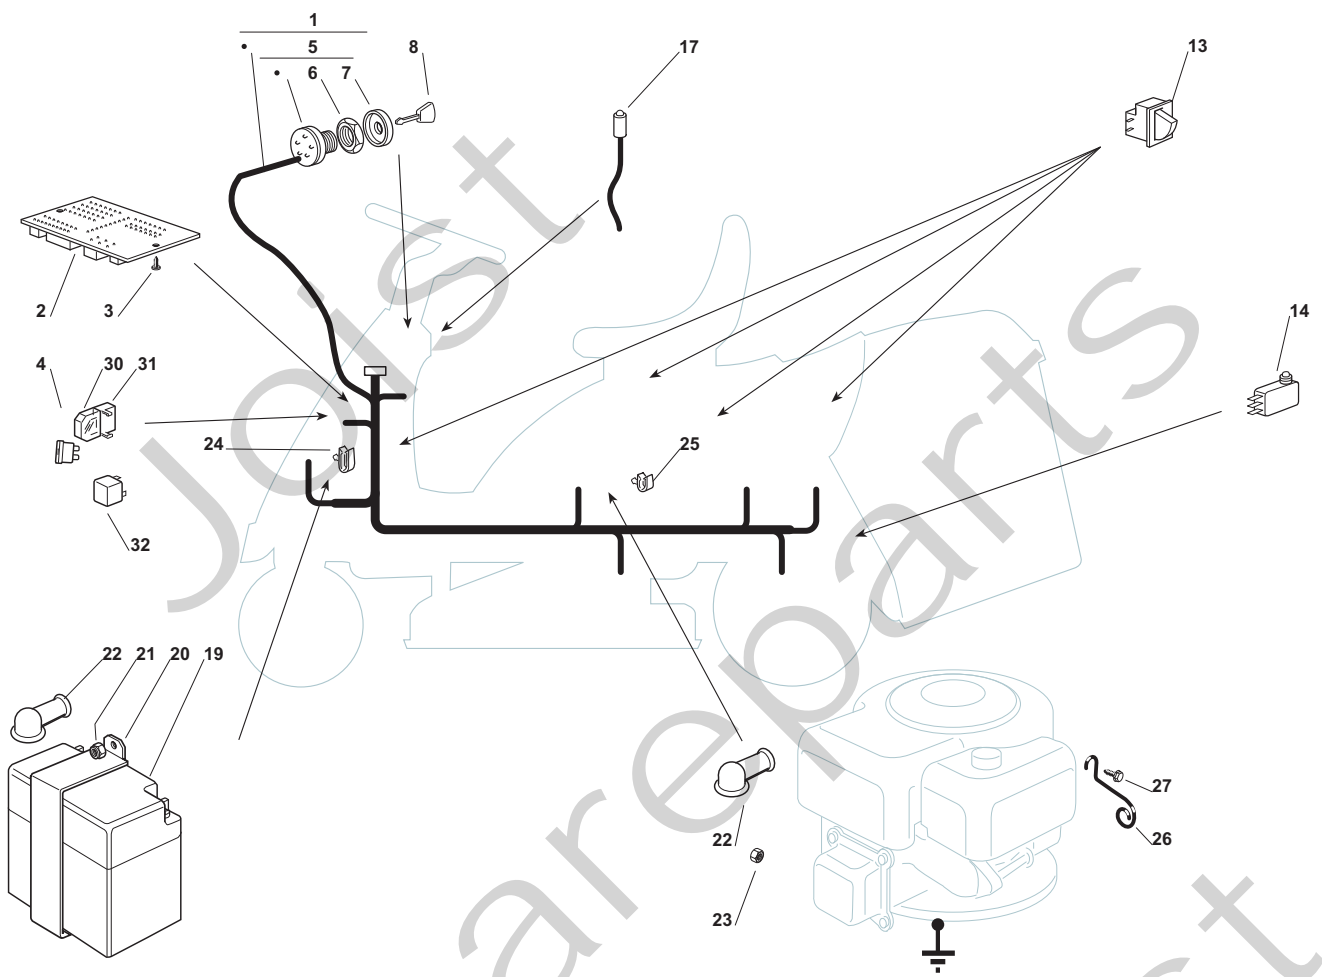

Electrical Parts				
POSITION	CODE	QTY	DESCRIPTION	NOTES
1	184040126/2	1	Cables (B&S - GGP)	B&S and GGP Engines
1	84040119/0	1	Cables (Honda)	Honda Engines
2	25722415/1	1	Electronic Card	
3	12727810/0	2	Screw	
4	33340040/0	1	Fuse 10A	
4	33340036/0	1	Fuse 25 A	
5	18450065/1	1	Starting Switch	
6	18400861/0	1	Screwed Ring	
7	18565351/0	1	Screwed Ring Protection	
8	18210016/1	1	Starting Key	
13	119410615/0	4	Microswitch	
14	19410605/1	1	Full Grasscatc. Micro	
17	25065014/1	1	Cable	
19	18120002/1	1	Battery	
20	27772099/1	1	Clamp	
21	12155000/0	1	Nut	
22	18564861/1	2	Protection	
23	12361005/0	1	Nut (B&S - GGP)	B&S and GGP Engines
24	33320506/0	3	Fairlead	
25	33320504/0	1	Fairlead	
26	27430561/0	1	Spring (B&S - GGP)	B&S and GGP Engines
27	12735121/0	1	Screw (B&S - GGP)	B&S and GGP Engines
30	33215000/0	2	Cover	
31	33500007/0	2	Fuse Carrier	
32	33567000/0	1	Relay (Honda)	Honda Engines