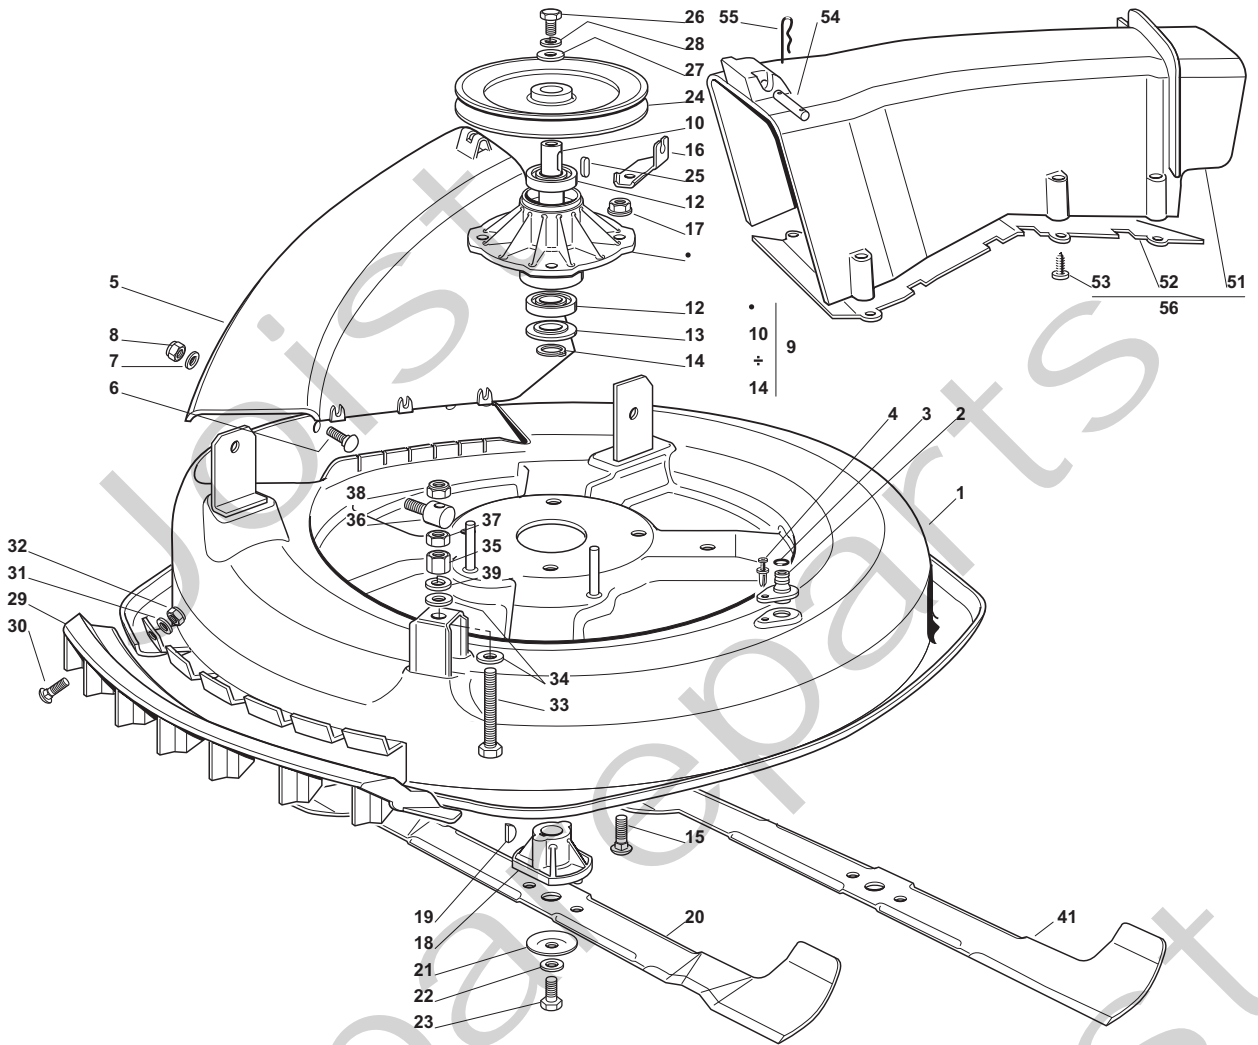

Cutting Plate				
POSITION	CODE	QTY	DESCRIPTION	NOTES
1	384564111/0	1	Plate, Black	
1	384564112/0	1	Plate, Red	
1	384564113/0	1	Plate, Yellow	
2	25033060/0	1	Water Hose Connection	
3	19035000/0	1	O Ring	
4	12500030/0	1	Rivet	
5	27045000/1	1	Conveyor Inlet	
6	12815210/0	6	Screw	
7	12523040/0	6	Washer	
8	12154510/0	6	Nut	
9	84207250/0	1	Flange Ass.Y (10÷14)	
10	27023000/0	1	Shaft	
12	119216047/0	2	Bearing	
13	25160501/0	1	Dust Cover	
14	12609260/0	1	Seeger	
15	12818700/0	4	Screw	
16	27787067/0	1	Support (Ggp)	
17	12154210/0	4	Nut	
18	25463200/0	1	Blade Hub	
19	12139100/0	1	Feather	
20	84109503/0	1	Blade Mulching, Winged	
21	22160400/0	1	Elastic Washer	
22	12523080/0	1	Washer	
23	12735694/0	1	Screw	
24	27604009/0	1	Pulley	
25	12139480/0	1	Key	
26	12793102/0	1	Screw	
27	25670007/0	1	Washer	
28	12583500/0	1	Grower	
29	27488000/0	1	Air Intake Grill	
30	12815200/0	4	Screw	
31	12521340/0	4	Washer	
32	12154510/0	4	Nut	
33	12794970/0	1	Screw	
34	12523080/0	2	Washer	
35	12154250/0	1	Nut	
36	125510007/2	1	Pin	
37	12295200/0	1	Nut	
38	12156602/0	1	Nut	
39	12585100/0	1	Grower	
41	84109502/0	1	Blade, Winged	
51	27107501/0	1	Conveyor	
52	27140051/1	1	Deflector	
53	12735402/0	8	Screw	
54	27510097/1	1	Pin	
55	24487997/0	2	Cotter Pin	
56	84108051/0	1	Conveyor Ass.Y (51, 52, 53)