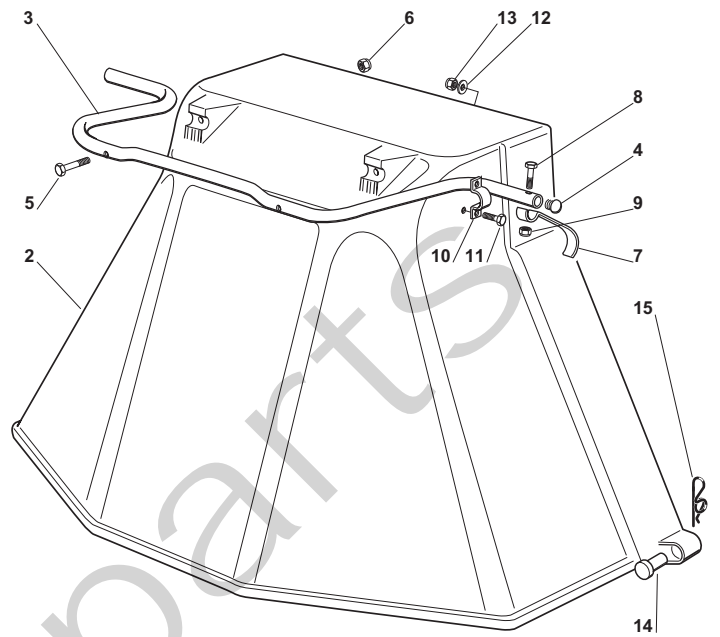

Optionals On Request

POSITION	CODE	QTY	DESCRIPTION	NOTES
2	84598062/0	1	Ejection Guard	
3	27869053/0	1	Support	
4	18566113/0	2	Cap	
5	12674701/0	2	Screw	
6	12154510/0	2	Nut	
7	25547053/0	1	Plate	
8	12791500/0	1	Screw	
9	12154510/0	1	Nut	
10	25547049/0	2	Plate	
11	12788910/0	4	Screw	
12	12523020/0	4	Washer	
13	12154320/0	4	Nut	
14	25510022/0	2	Pin	
15	24487998/0	2	Cotter Pin	
22	25519997/1	1	Weight	
23	12760520/0	3	Screw	
24	12155000/0	3	Nut	
31	182180090/0	1	Battery Charger	CE plug
31	182180091/0	1	Battery Charger (U.K.)	UK plug
42	27140055/0	1	Deflector, Rear	
43	27140054/0	1	Deflector, Front	
44	12818700/0	1	Screw	
45	27047013/0	1	Bushing	
46	22672152/0	1	Washer	
47	12155000/0	1	Nut	
48	27394003/2	1	Handle	
49	27510116/0	2	Pin	
50	25430229/1	1	Spring	
51	25280000/1	1	Handgrip	
52	25840011/1	1	Elastic Tie-Rod	
53	25253004/0	3	Hook