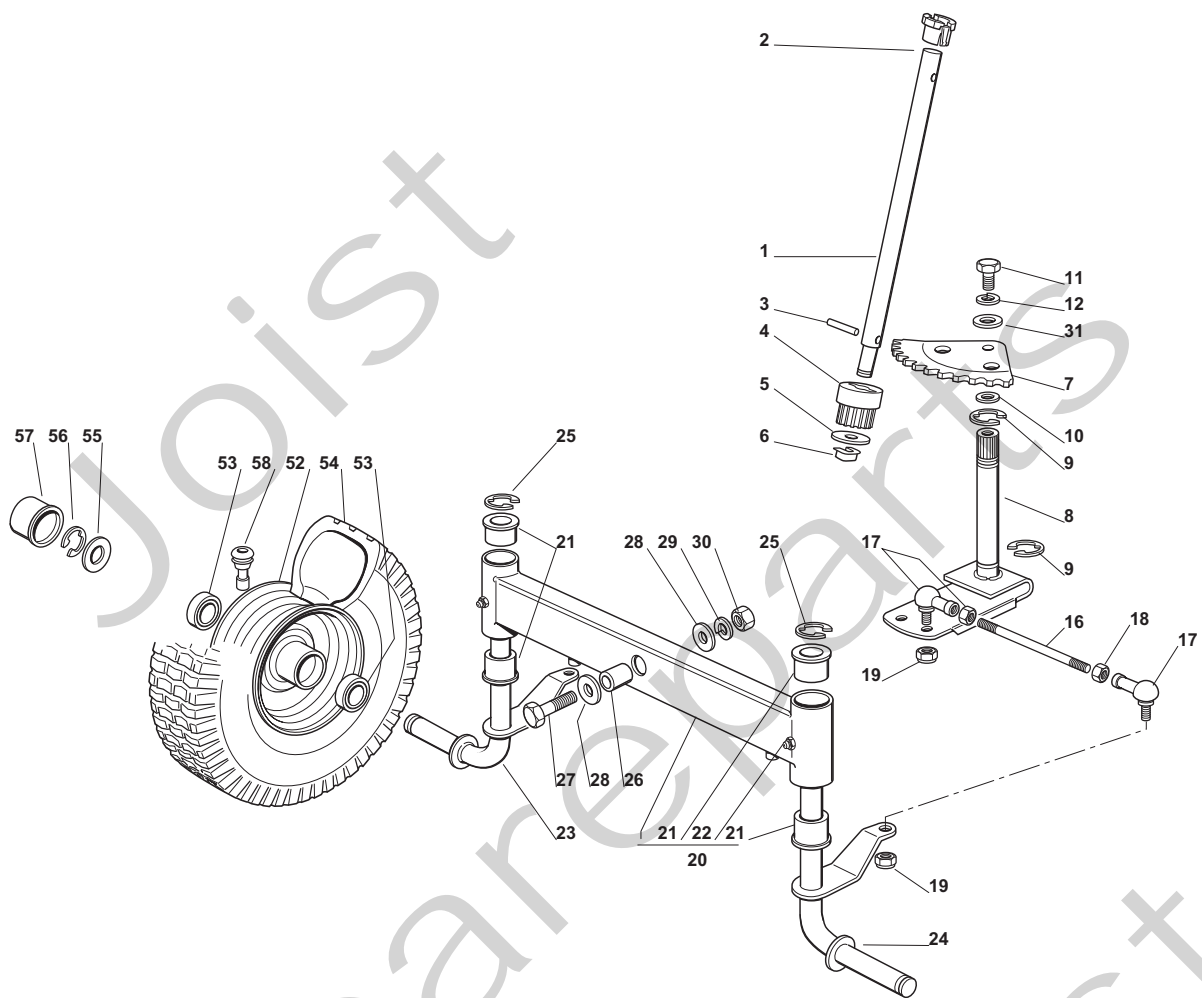

Body				
POSITION	CODE	Q.TY	DESCRIPTION	NOTES
1	84598077/0	1	Front Cover Yellow	
2	27600134/0	1	Rear Cover Grey	
3	84110143/0	1	Footboard Cover Grey	
4	27110360/0	1	Grass-Catcher Cover, Fixed Yellow	
5	27110361/0	1	Grass-Catcher Cover, Mobile Yellow	
7	27109516/0	1	Front Cover Yellow	
8	84110136/1	1	Wheels Cover (Hydro) Yellow	
9	12735402/0	10	Screw	
10	12735410/0	8	Screw	
11	12523040/0	4	Washer	
12	12727790/0	2	Screw	
13	12437503/0	2	Plate	
15	112791200/1	2	Screw	
16	12523040/0	2	Washer	
17	12154510/0	2	Nut	
18	27047003/0	2	Bush	
19	27430551/1	2	Spring	
20	12691200/0	2	Screw	
21	12523070/0	2	Washer	
22	12155000/0	2	Nut	
23	27546001/0	2	Plate	
24	12735402/0	4	Screw	
25	27546003/0	2	Plate	
26	12735402/0	2	Screw	
27	12729601/1	4	Screw	
28	12521331/0	4	Washer	
29	27110304/0	1	Right Footboard Cover	
30	27110305/0	1	Left Footboard Cover	
71	25600020/0	1	Upper Guard	
72	25600021/1	1	Lower Guard	
73	12728460/0	2	Screw	
74	12521320/0	2	Washer	
75	12437502/0	2	Plate	

Steering				
POSITION	CODE	QTY	DESCRIPTION	NOTES
1	27520050/0	1	Steering Column	
2	25038004/0	1	Bush	
3	12622650/0	1	Pin	
4	27570050/0	1	Pinion	
5	12521370/0	1	Washer	
6	12436030/0	1	Plate	
7	84735551/0	1	Steering Shaft	
8	84000501/0	1	Shaft	
9	12001000/0	2	Snap Ring	
10	12520031/0	0-2	Washer	
11	12793102/0	1	Screw	
12	12583500/0	1	Grower	
16	27840050/0	2	Tie Rod	
17	122746609/0	4	Joint	
18	112295201/0	2	Nut	
19	12156602/0	4	Nut	
20	84034057/0	1	Equalizer With Bush And Lubricator	
21	25034002/1	4	Bush	
22	12379511/0	2	Grease Dispenser	
23	84230401/0	1	Right Stub Axle	
24	84230403/0	1	Left Stub Axle	
25	12001000/0	2	Snap Ring	
26	25160016/0	1	Spacer	
27	12692695/0	1	Screw	
28	12523100/0	2	Washer	
29	12587100/0	1	Grower	
30	12295300/0	1	Nut	
31	12521350/0	1	Washer	
52	184044007/0	2	Rimm	
53	25122200/2	4	Bearing	
54	127590050/0	2	Shoe	
55	25670005/1	2	Washer	
56	12001000/0	2	Snap Ring	
57	22110230/0	2	Hub Cover	
58	25950000/0	2	Valve	