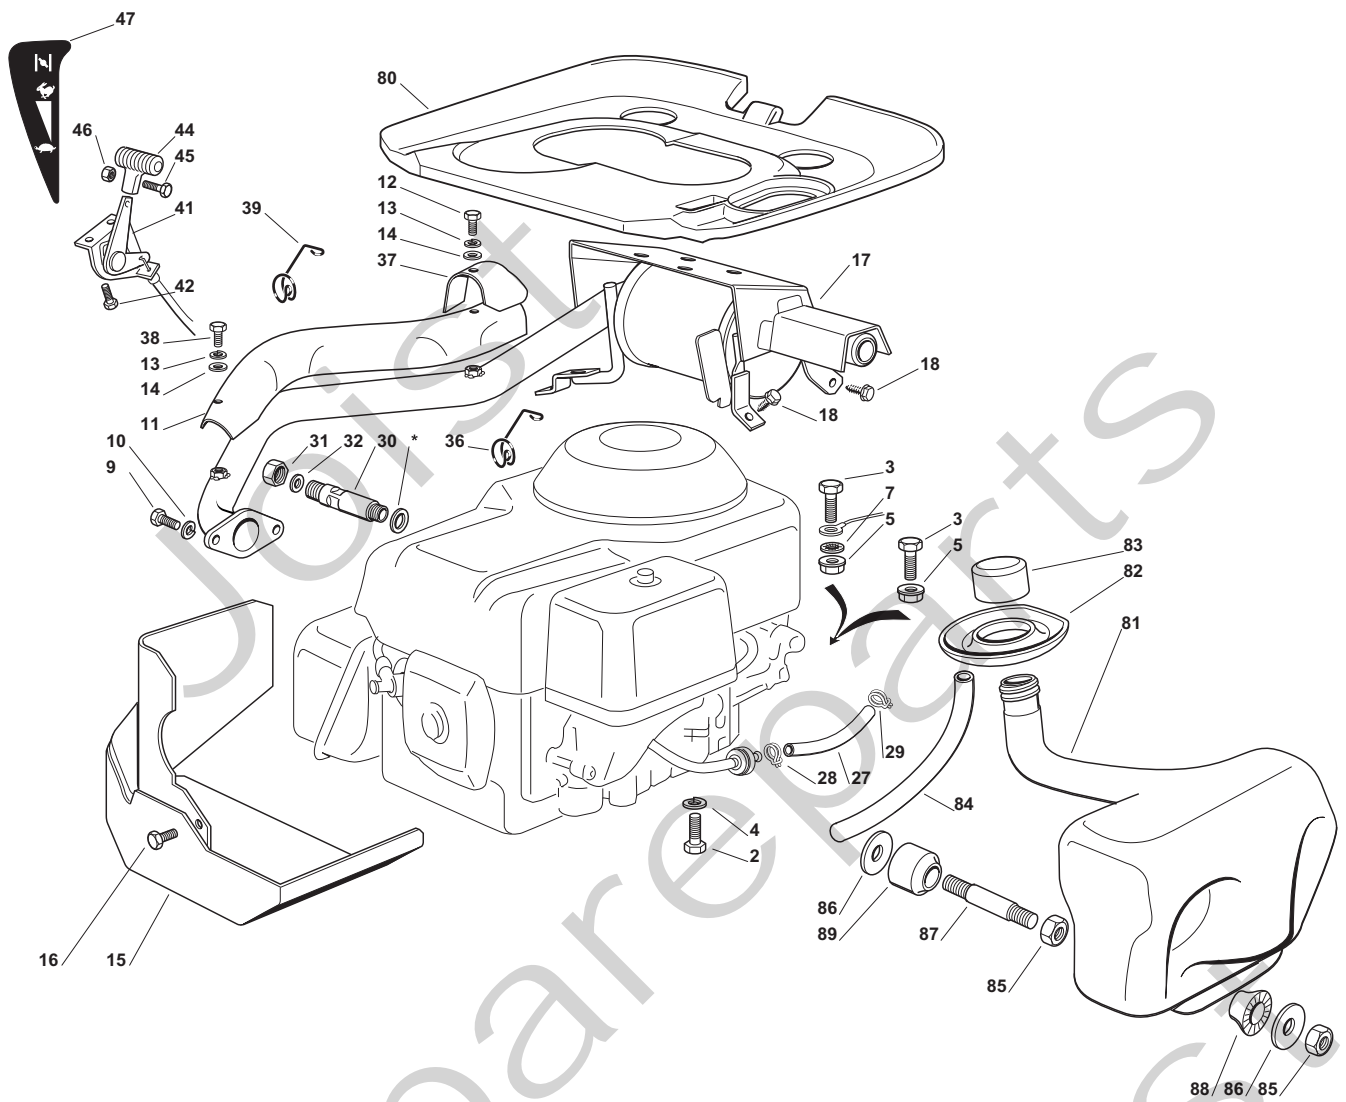

Engine - Honda

POSITION	CODE	QTY	DESCRIPTION	NOTES
2	12735802/0	2	Screw	
3	12691100/0	2	Screw	
4	12583500/0	2	Grower	
5	12154210/0	2	Nut	
7	12540260/0	1	Washer	
9	12793102/0	2	Screw	
10	12583500/0	2	Grower	
11	27600063/0	1	Guard	
12	12727794/0	1	Screw	
13	12582100/0	2	Grower	
14	12521330/0	2	Washer	
15	84598055/0	1	Guard	
16	12735599/0	1	Screw	
17	384750057/0	1	Muffler	
18	12735120/0	4	Screw	
27	25869035/1	1	Tube	
28	18375051/1	1	Fair Led	
29	18375053/0	1	Fair Led	
30	27598061/1	1	Oil Discharge Extension	
31	18737849/0	1	Oil Cap	
32	18401001/1	1	Oil Seal	
36	27430557/0	1	Spring	
37	27600121/0	1	Protection	
38	112790500/0	1	Screw	
39	27430582/0	1	Spring	
41	84000251/0	1	Accelerator	
42	125943012/0	2	Screw	
44	25394501/0	1	Handle	
45	12726388/0	1	Screw	
46	12290800/0	1	Nut	
47	114357425/1	1	Label	
80	27110325/2	1	Engine Cover	
81	27733001/3	1	Tank	
82	27600061/2	1	Guard	
83	25795000/1	1	Cap	
84	25869014/1	1	Tube	
85	12293200/0	4	Nut	
86	12523070/0	4	Washer	
87	27510098/0	2	Pin	
88	12712000/0	2	Grommet	
89	12712001/0	2	Grommet