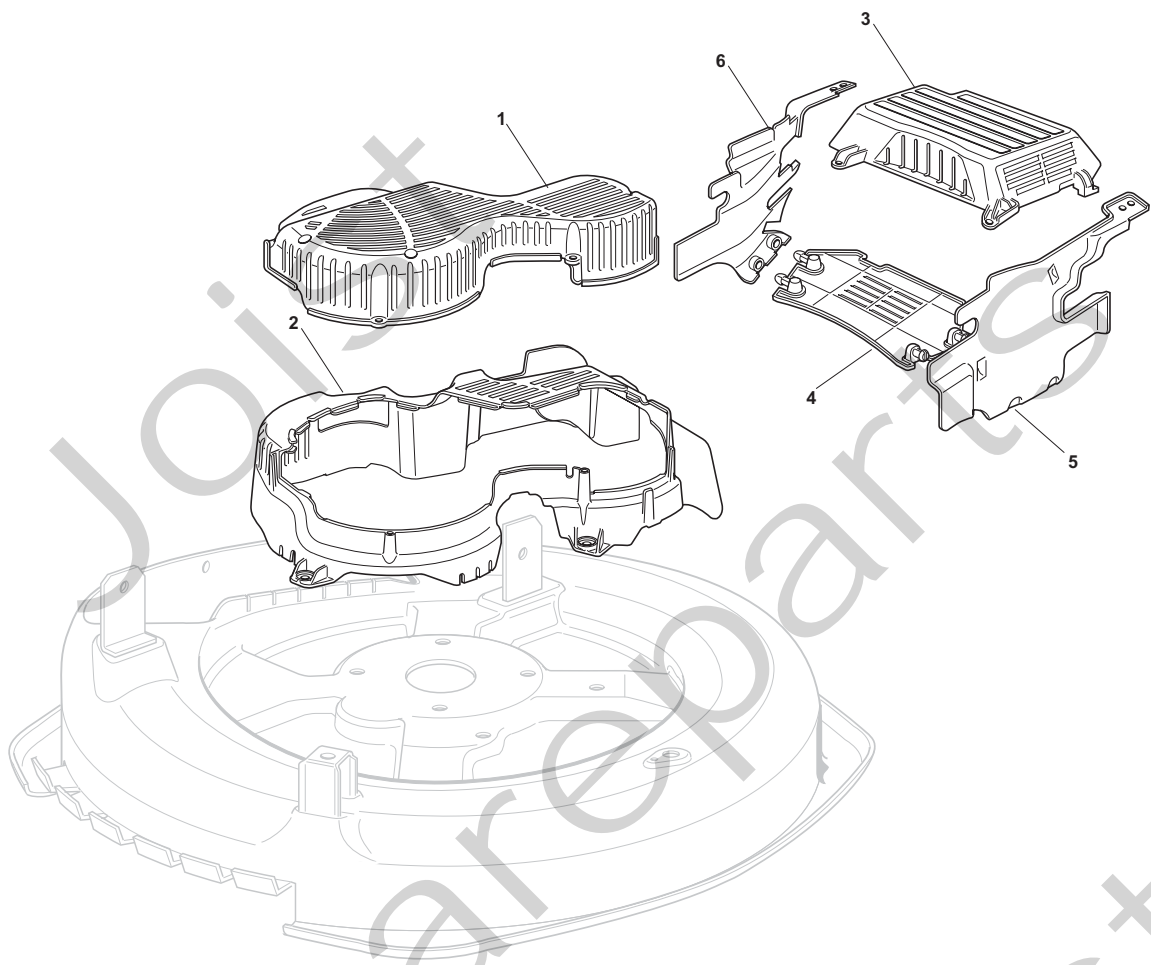

Cutting Plate Protections				
POSITION	CODE	QTY	DESCRIPTION	NOTES
1	325060136/0	1	Protection	
2	325060137/0	1	Protection	
3	325060138/0	1	Protection	
4	325060141/0	1	Protection	
5	325060140/0	1	Protection	
6	325060139/0	1	Protection	

Joist
Spareparts
Joist