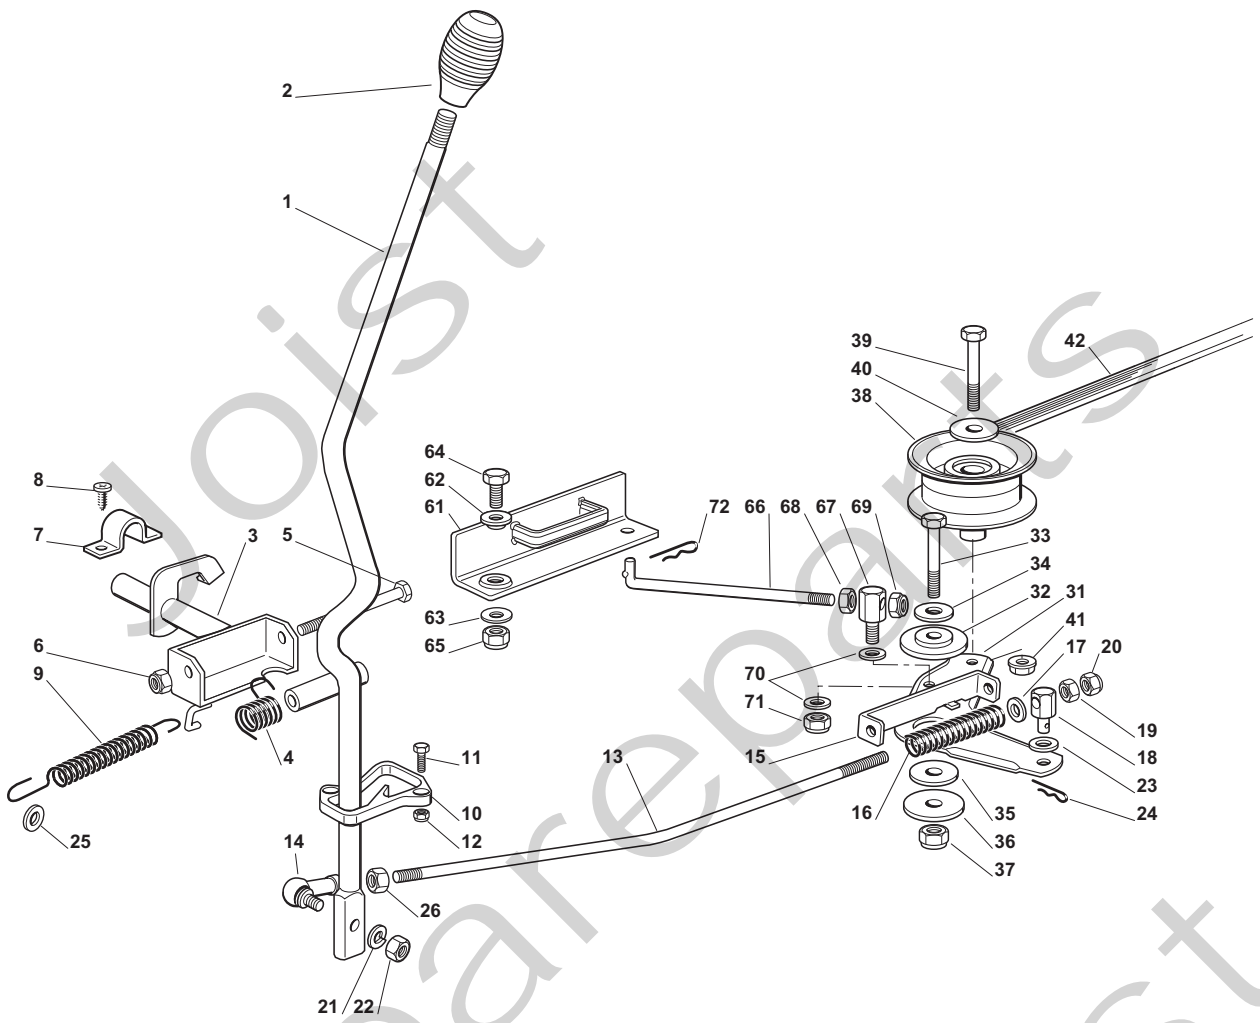

Blades Engagement - B&S/Honda Engines

POSITION	CODE	QTY	DESCRIPTION	NOTES
1	84317069/0	1	Lever	
2	25394510/0	1	Knob	
3	84001007/0	1	Axle	
4	25430226/0	1	Spring	
5	12692050/0	1	Screw	
6	12155000/0	1	Nut	
7	25547049/0	2	Plate	
8	12731601/0	4	Screw	
9	27430571/0	1	Spring	
10	27487000/0	1	Shoe	
11	112791200/1	2	Screw	
12	12154510/0	2	Nut	
13	27034078/0	1	Rod	
14	122746610/0	1	Joint	
15	27772143/0	1	Clamp	
16	27430576/0	1	Spring	
17	12521350/0	1	Washer	
18	27510113/0	1	Pin	
19	12293200/0	1	Nut	
20	12155000/0	1	Nut	
21	12583500/0	1	Grower	
22	12293200/0	1	Nut	
23	25670008/1	1	Washer	
24	24487997/0	1	Cotter Pin	
25	25670006/0	1	Spacer	
26	12293200/0	1	Nut	
31	84317083/0	1	Lever	
32	27047000/0	1	Bush	
33	12691200/0	1	Screw	
34	12523060/0	1	Washer	
35	22672152/0	1	Washer	
36	12523070/0	1	Washer	
37	12155000/0	1	Nut	
38	27604008/0	1	Pulley	
39	12691600/0	1	Screw	
40	12523060/0	1	Washer	
41	12293201/0	1	Nut	
42	35061423/0	1	Belt	
61	84220501/0	1	Brake	
62	22041980/0	1	Bush	
63	22672152/0	1	Washer	
64	12793102/0	1	Screw	
65	12155010/0	1	Nut	
66	27034077/0	1	Rod	
67	25510040/1	1	Pin	
68	12293200/0	1	Nut	
69	12155000/0	1	Nut	
70	25670011/0	2	Washer	
71	12155000/0	1	Nut	
72	24487997/0	1	Cotter Pin