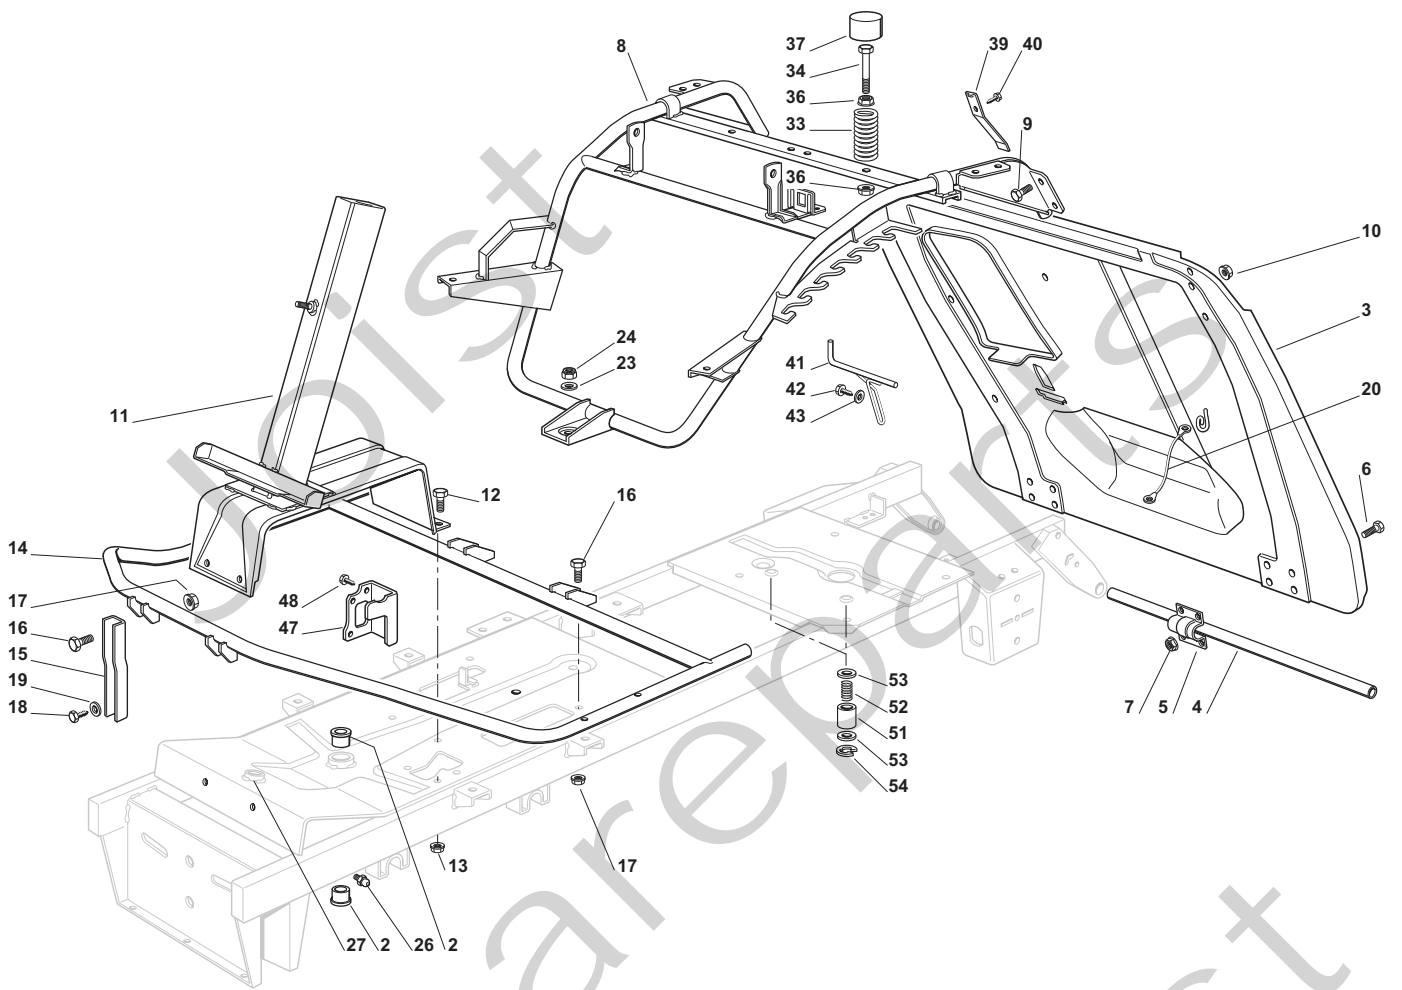

THIS INFORMATION IS NOT INTENDED FOR SALE OR RESALE, AND THIS NOTICE MUST REMAIN ON ALL COPIES.

STIGA®

Chassis - B&S Engine / Honda Engine

POSITION	CODE	Q.TY	DESCRIPTION	NOTES
2	25034002/1	2	Bush	
3	84545057/3	1	Plate	
4	27037000/1	1	Pin	
5	25547012/1	2	Plate	
6	112791200/1	8	Screw	
7	12292102/0	8	Nut	
8	84801127/0	1	Chassis	
9	12792611/0	4	Screw	
10	12293201/0	4	Nut	
11	84783027/0	1	Support	
12	12792611/0	4	Screw	
13	12293201/0	4	Nut	
14	384801107/2	1	Fottboard Support	
15	27787025/0	2	Support	
16	12792611/0	4	Screw	
17	12293201/0	4	Nut	
18	12734995/0	2	Screw	
19	12521331/0	2	Washer	
20	84040300/0	1	Cord	
23	12523060/0	1	Washer	
24	12155000/0	1	Nut	
26	12379511/0	1	Grease Dispenser	
27	25034001/0	1	Bush	
33	27430575/0	2	Spring	
34	27943050/0	2	Screw	
36	12293201/0	4	Nut	
37	25122000/2	2	Hood	
39	27430554/0	1	Spring	
40	12735110/0	1	Screw	
41	27294001/0	1	Guide	
42	12735120/0	1	Screw	
43	12523040/0	1	Washer	
47	27772095/0	1	Support	
48	12735106/0	2	Screw	
51	27047012/0	2	Bush	
52	27430577/0	2	Spring	
53	25670008/1	4	Washer	
54	12000955/0	2	Snap Ring	