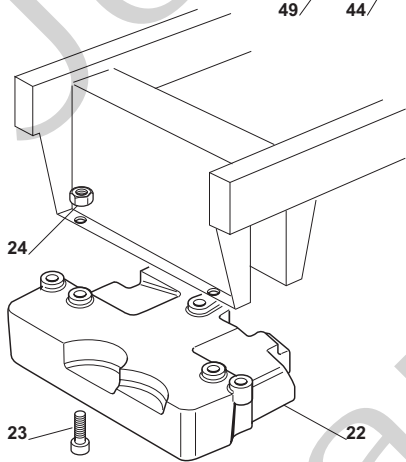

Optionals On Request

POSITION	CODE	QTY	DESCRIPTION	NOTES
2	84598062/0	1	Ejection Guard	
3	27869053/0	1	Support	
4	18566113/0	2	Cap	
5	12674701/0	2	Screw	
6	12154510/0	2	Nut	
7	25547053/0	1	Plate	
8	12791500/0	1	Screw	
9	12154510/0	1	Nut	
10	25547049/0	2	Plate	
11	12788910/0	4	Screw	
12	12523020/0	4	Washer	
13	12154320/0	4	Nut	
14	25510022/0	2	Pin	
15	24487998/0	2	Cotter Pin	
22	25519997/1	1	Weight	
23	12760520/0	3	Screw	
24	12155000/0	3	Nut	
31	182180090/0	1	Battery Charger	CE plug
31	182180091/0	1	Battery Charger (U.K.)	UK plug
42	27140055/0	1	Deflector, Rear	
43	27140054/0	1	Deflector, Front	
44	12818700/0	1	Screw	
45	27047013/0	1	Bushing	
46	22672152/0	1	Washer	
47	12155000/0	1	Nut	
48	27394003/2	1	Handle	
49	27510116/0	2	Pin	
50	25430229/1	1	Spring	
51	25280000/1	1	Handgrip	
52	25840011/1	1	Elastic Tie-Rod	
53	25253004/0	3	Hook