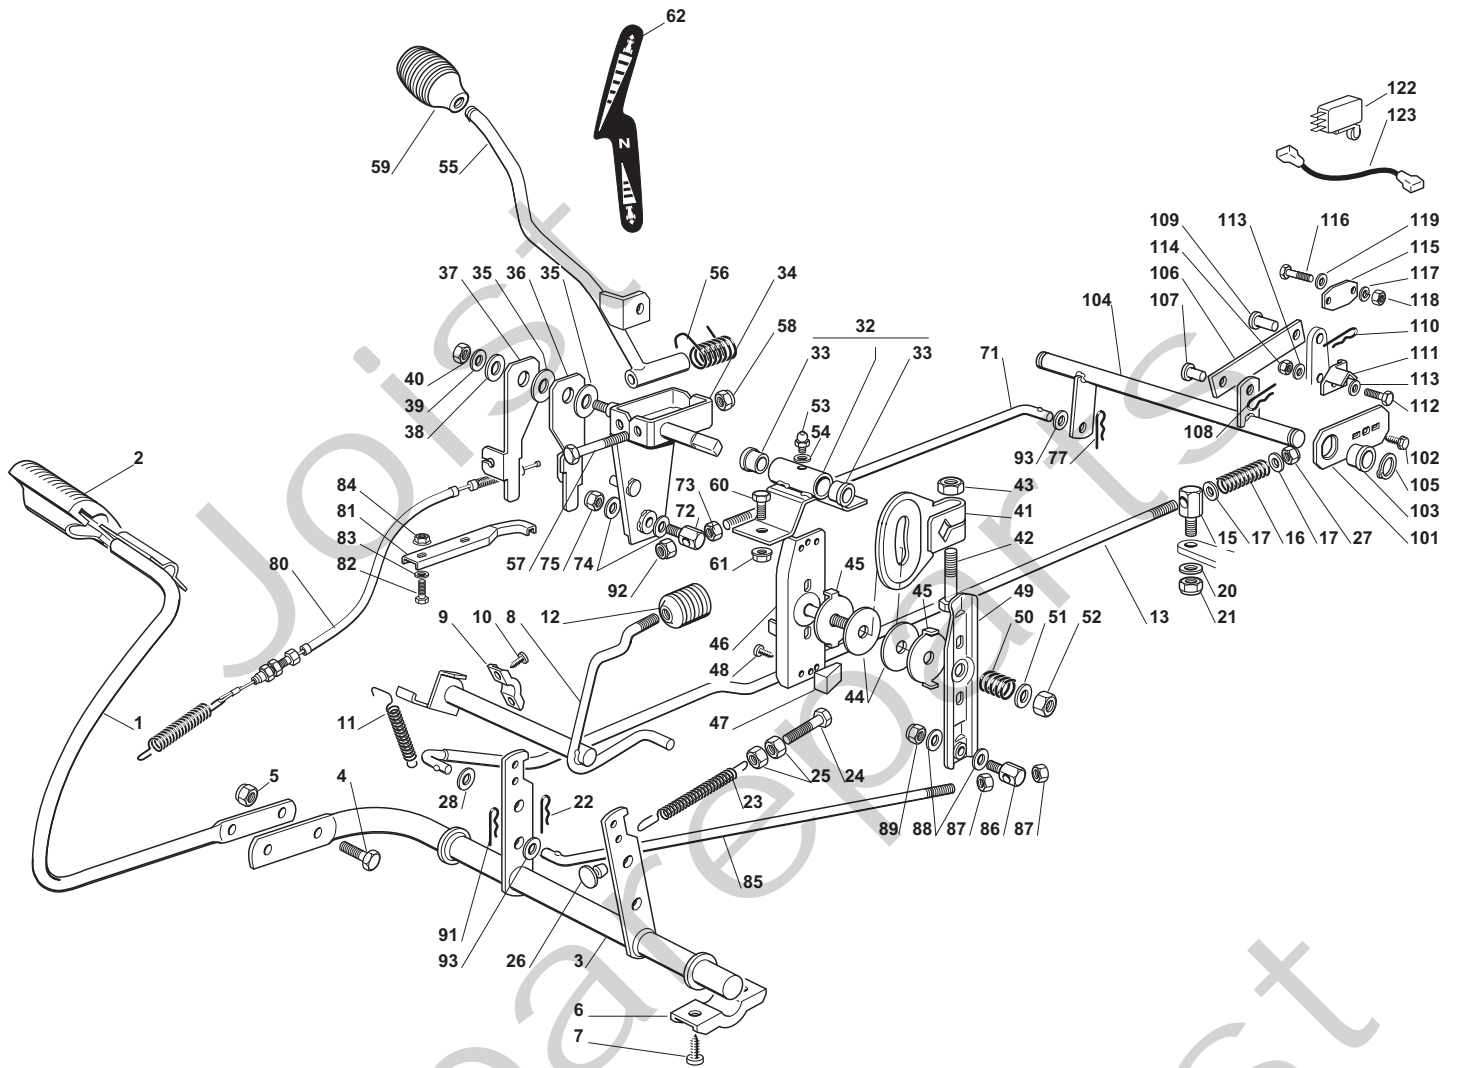

Brake And Gearbox Controls				
POSITION	CODE	Q.TY	DESCRIPTION	NOTES
73	12293200/0	1	Nut	
74	25670011/0	2	Washer	
75	12155010/0	1	Nut	
77	24487997/0	1	Cotter Pin	
80	84207101/1	1	Wire	
81	27772105/0	1	Clamp	
82	12791400/0	2	Screw	
83	12521330/0	2	Washer	
84	12292102/0	2	Nut	
85	27034074/0	1	Rod	
86	25510040/1	1	Pin	
87	12293200/0	2	Nut	
88	25670011/0	2	Washer	
89	12155010/0	1	Nut	
91	24487997/0	1	Cotter Pin	
92	12155000/0	1	Nut	
93	25670011/0	2	Washer	
101	27546047/0	2	Plate	
102	12735121/0	2	Screw	
103	25040614/0	2	Bush	
104	84001023/0	1	Axle	
105	12608900/0	2	Seeger	
106	27034073/0	1	Rod	
107	27510111/0	1	Pin	
108	24487997/0	1	Cotter Pin	
109	27510110/0	1	Pin	
110	24487997/0	1	Cotter Pin	
111	27063022/0	1	Cam	
112	12791400/0	1	Screw	
113	12521330/0	2	Washer	
114	12154510/0	1	Nut	
115	27546019/0	1	Plate	
116	12735602/0	2	Screw	
117	12581100/0	2	Grower	
118	12290791/0	2	Nut	
119	12540020/0	2	Washer	
122	19410609/0	1	Microswitch	
123	25065025/0	1	Cable