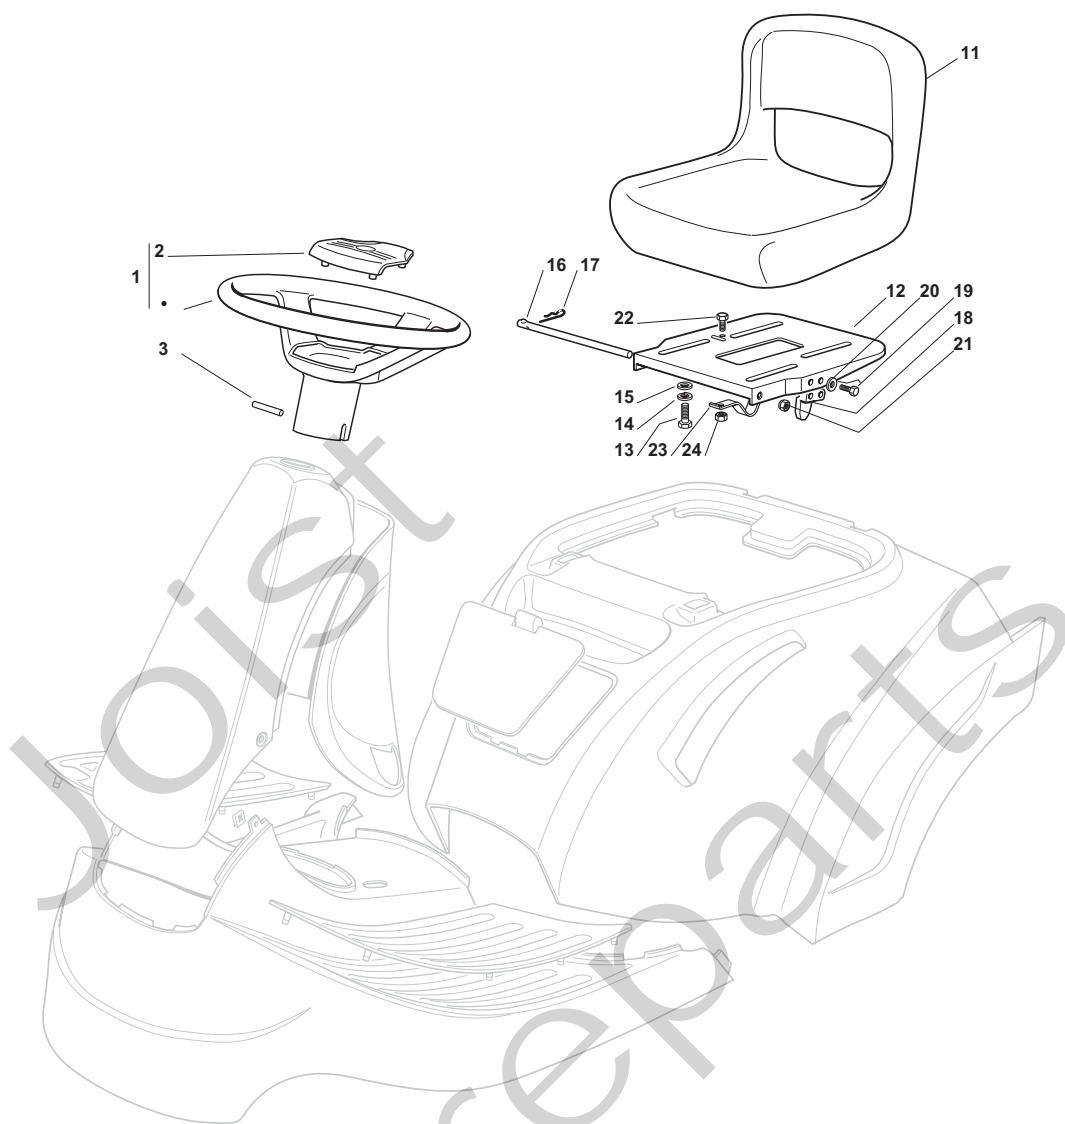

Seat & Steering Wheel

POSITION	CODE	QTY	DESCRIPTION	NOTES
1	25961209/0	1	Steering Wheel	
2	25580501/0	1	Cap	
3	12620299/0	1	Pin	
11	27722480/0	1	Seat	
12	25547033/1	1	Plate	
13	12793101/0	4	Screw	
14	12583500/0	4	Grower	
15	12523060/0	4	Washer	
16	27864052/0	1	Pin	
17	24487997/0	1	Cotter Pin	
18	27063021/1	1	Cam	
19	12789100/0	2	Screw	
20	12523020/0	2	Washer	
21	12154330/0	2	Nut	
22	25430223/2	1	Spring	
23	12789000/0	1	Screw	
24	12154330/0	1	Nut