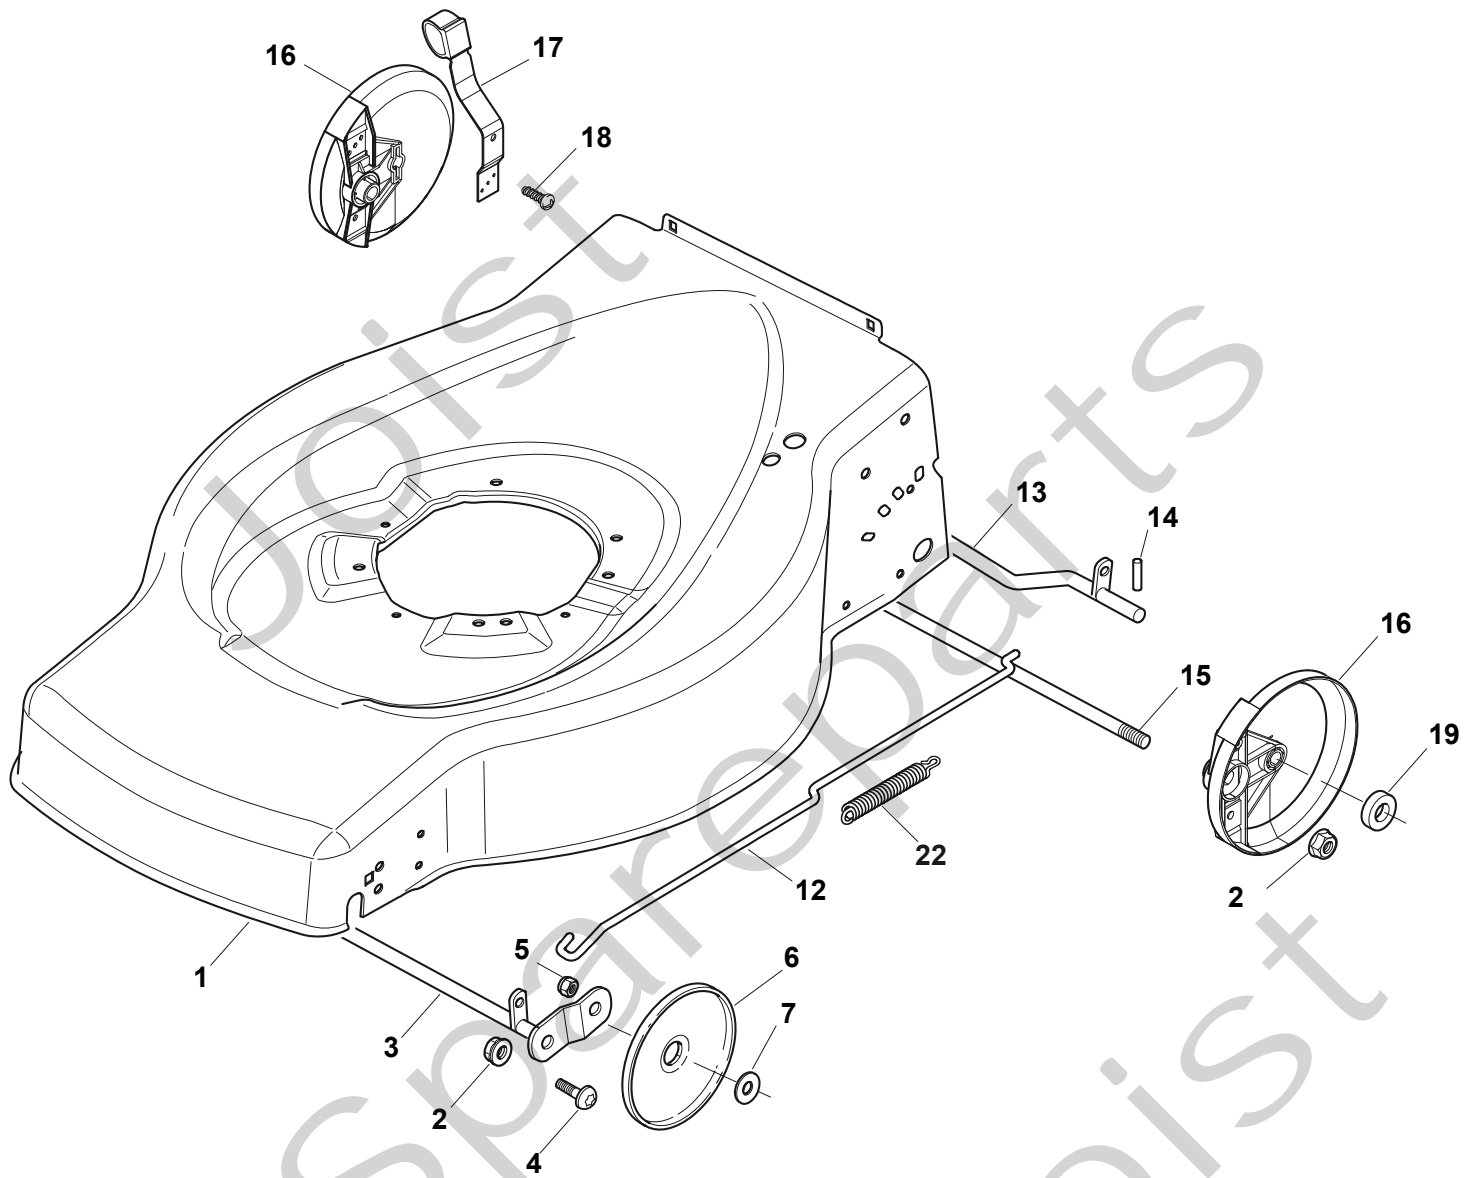

Genuine Spare Parts

www.stiga.com

COLLECTOR 53 S B - 299295321/S11 Model Year 2011

- Use GLOBAL GARDEN PRODUCT Genuine Spare Parts specified in the parts list for repair and/or replacement.
- The contents described in the parts list may change due to improvement.
- The drawings of the spare parts are only indicative and might not represent the part in question exactly.
- The indications "right" - "left" - "front" - "rear" refer to the position of the operator when using the machine.
- When placing orders of parts for repair and/or replacement, make sure that the illustrated parts list is the one applying to the machine's year of manufacture, as shown on the identification plate attached to the machine.

COLLECTOR 53 S B

COLLECTOR 53 S B

Pos. Fig.	Antal Quantity	Art No Part No	Benämning	Description	Anmärkning Notes
1	1	381003703/0	Chassi-röd	Deck Red	
2	2	12155000/0	Mutter	Nut	
3	1	81000153/0	Hjulaxel-fram	Axle, Front Wheels	
4	2	12760600/0	Skruv	Screw	
5	2	22131750/0	Mutter	Nut	
6	2	22600095/0	Hjulskydd	Protection, Wheel	
7	2	22671651/0	Bricka	Washer	
12	1	122033319/0	Justerstång	Adjustment Rod	
13	2	81000159/0	Hjulaxel-bakre	Axle, Rear Wheels	
14	2	22753001/0	Stift	Pin	
15	2	22033364/0	Hjulaxel-bakre	Axle, Rear Wheels	
16	2	22600106/1	Hjulskydd	Protection, Wheel	
17	1	81003303/0	Höjdinställningsspak	Lever, Height Adjustment	
18	2	12728689/0	Skruv	Screw	
19	4	22122202/0	Distans	Spacer	
22	1	122446186/0	Fjäder	Spring	