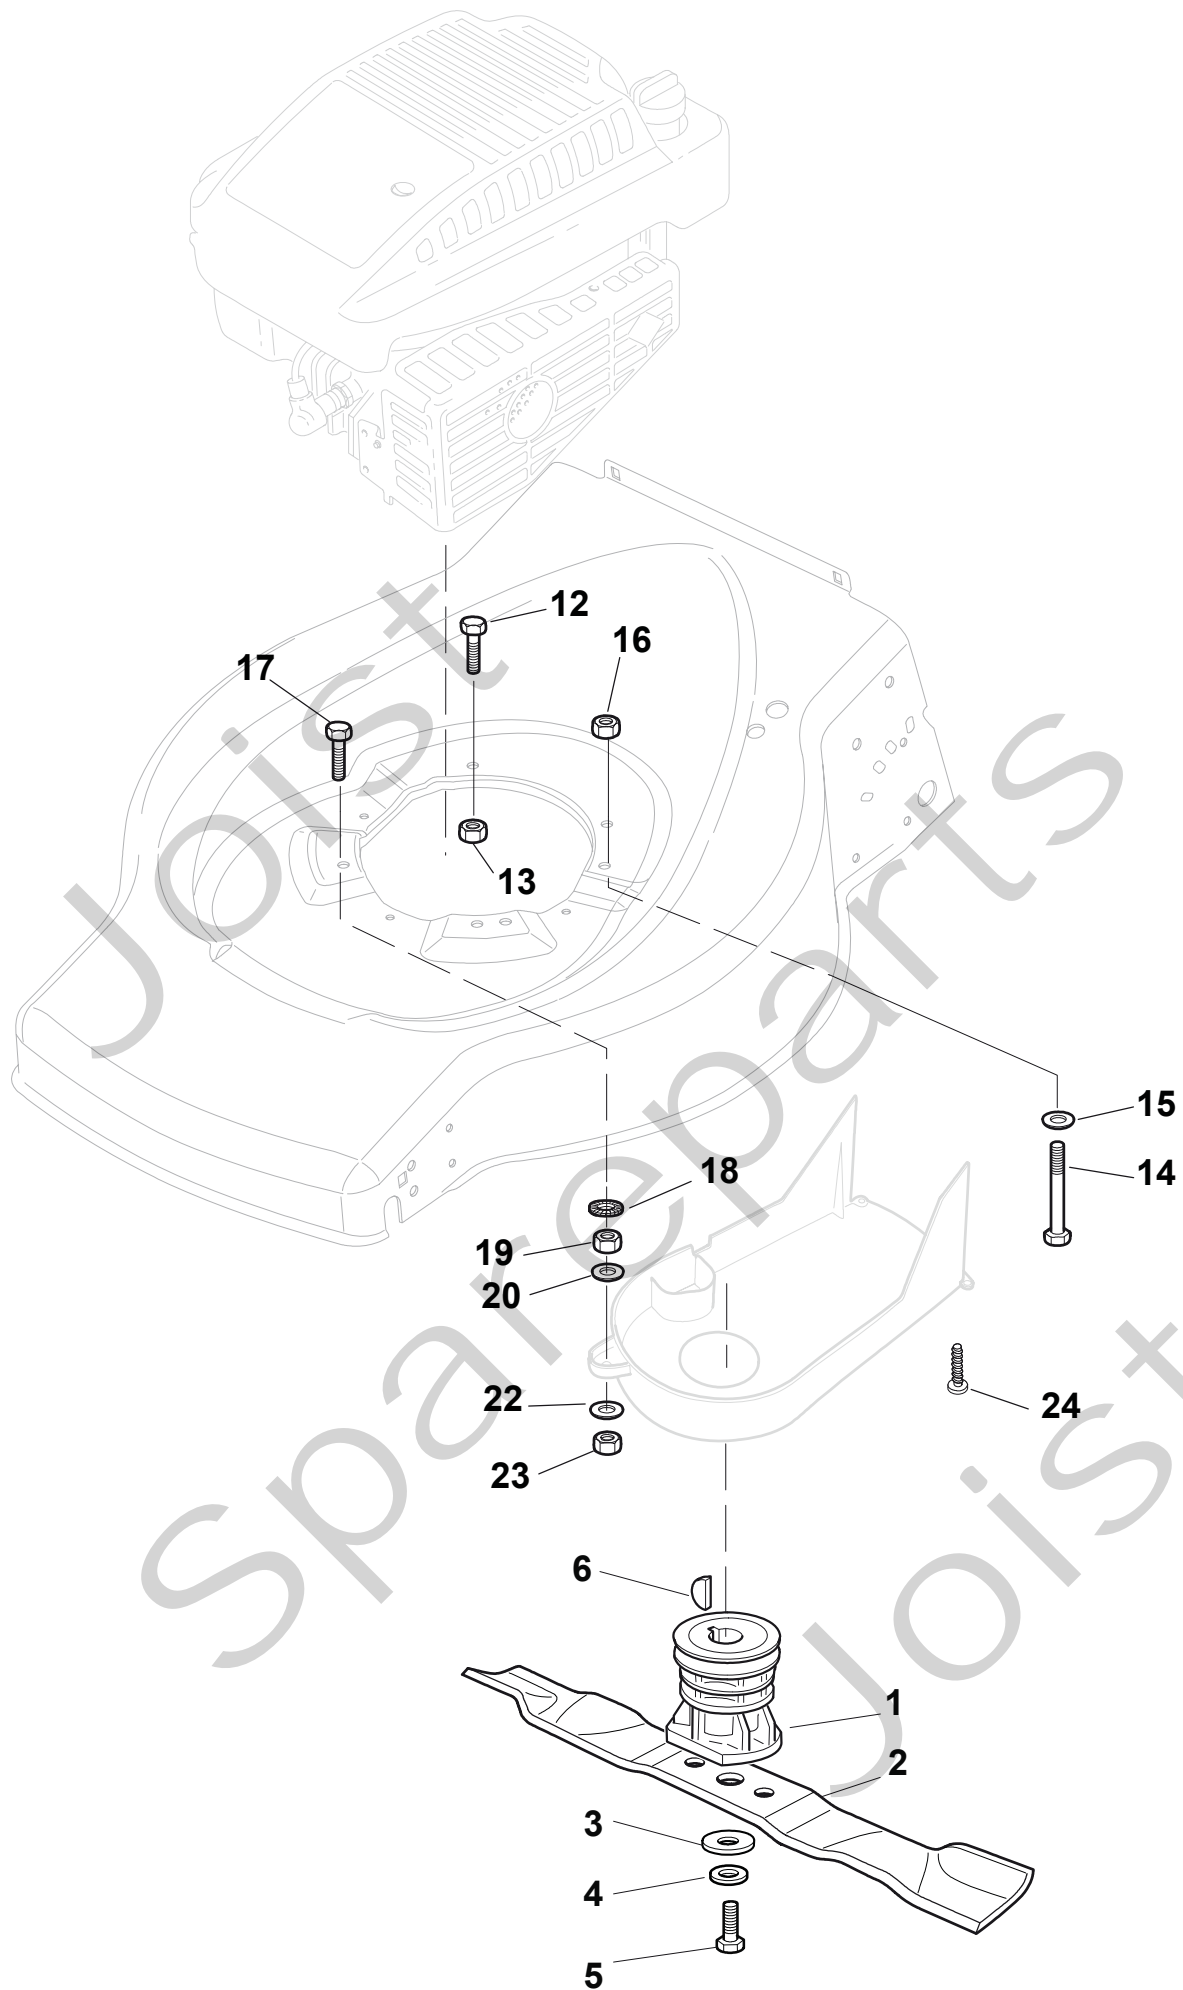

COLLECTOR 53 S B

COLLECTOR 53 S B

Pos. Fig.	Antal Quantity	Art No Part No	Benämning	Description	Anmärkning Notes
1	1	381006739/0	Handle, Upper Part	Handle, Upper Part	
1	1	381006745/0	Handle, Upper Part with sponge handgrip	Handle, Upper Part with sponge handgrip	
2	1	122430313/0	Ögla	Guide Spring	
3	1	112521330/0	Bricka	Washer	
4	1	112154510/0	Nut	Nut	
5	1	118390020/0	Fairlead	Fairlead	
6	1	181003363/1	Lever, Engine Brake Black	Lever, Engine Brake Black	
7	1	181030057/0	Cable, Thread Eng. Brake	Cable, Thread Eng. Brake	
8	1	112727783/0	Skruv	Screw	
9	1	112154510/0	Nut	Nut	
10	1	181003364/0	Lever, Driving Black	Lever, Driving Black	
11	1	381030082/0	Cable, Rear Drive	Cable, Rear Drive	
12	1	181005508/0	Throttle Cable	Throttle Cable	

COLLECTOR 53 S B

COLLECTOR 53 S B

Pos. Fig.	Antal Quantity	Art No Part No	Benämning	Description	Anmärkning Notes
1	8	22122200/0	Panel	Bearing	
2	2	22686091/1	Hjul Ø 165	Wheel Ø 165	
3	4	22524341/0	Stift	Pin	
4	2	22110491/0	Navkapsel-grå	Hub Cap Grey	
5	2	22686092/0	Hjul Ø 190	Wheel Ø 190	
6	2	22110492/0	Navkapsel-grå	Hub Cap Grey	
7	4	22675100/0	Bricka	Washer	
8	2	12523050/0	Bricka	Washer (Hydro)	
9	2	12735599/0	Skruv	Screw	

COLLECTOR 53 S B

COLLECTOR 53 S B

Pos. Fig.	Antal Quantity	Art No Part No	Benämning	Description	Anmärkning Notes
1	1	122465607/3	Fläkt Ø 22.2	Hub With Pulley, Crankshaft Ø 22.2	
2	1	81004381/1	Kniv	Blade Standard	
3	1	22160400/0	Dammskydd	Dust Cover	
4	1	12523080/0	Bricka	Washer	
5	1	12735698/0	Skruv	Screw	
6	1	12139100/0	Kil	Feather, Crankshaft Ø 22.2	
12	2	12793701/0	Skruv	Screw	
13	2	12293201/0	Mutter	Nut	
14	1	12691800/0	Skruv	Screw	
15	1	12521350/0	Bricka	Washer	
16	1	12155000/0	Mutter	Nut	
17	1	12793801/0	Skruv	Screw	
18	1	12540060/0	Bricka	Washer	
19	1	12293200/0	Mutter	Nut	
20	1	22671651/0	Bricka	Washer	
22	1	25670011/0	Bricka	Washer	
23	1	12155000/0	Mutter	Nut	
24	2	12728530/0	Skruv	Screw	