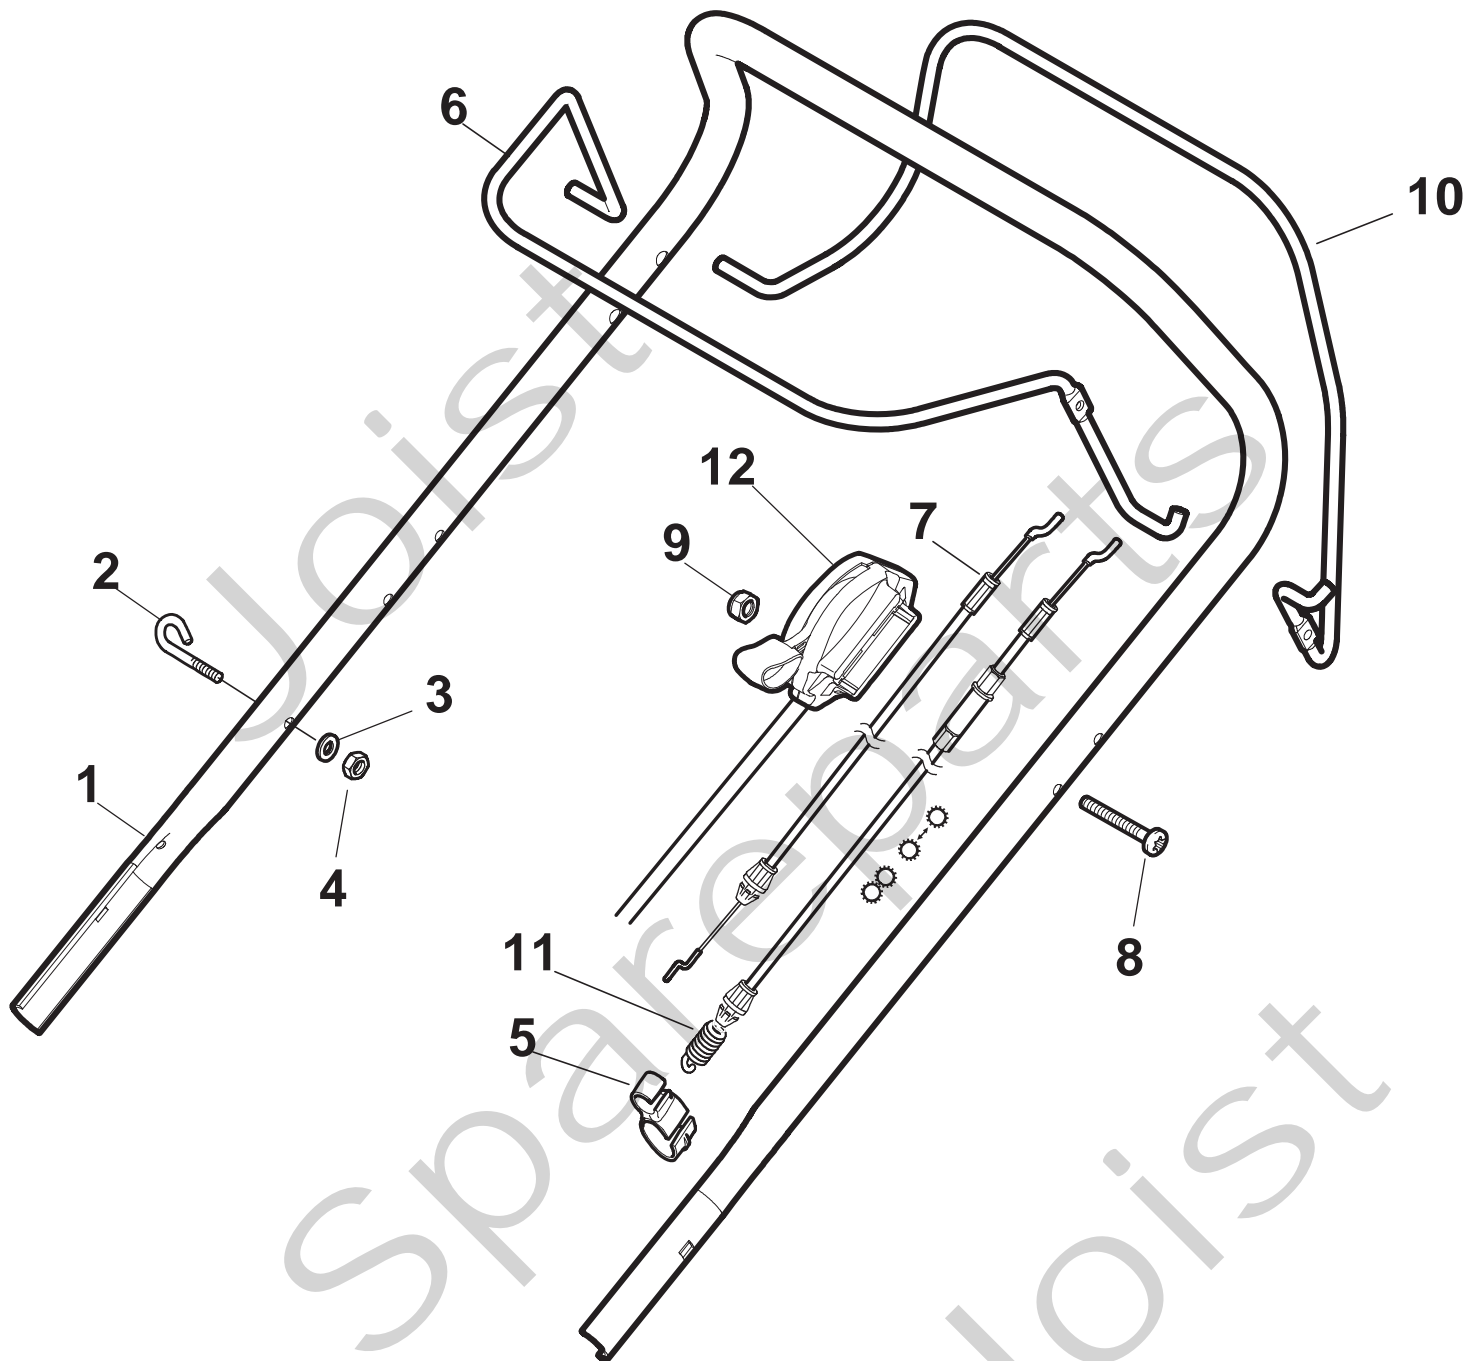

COLLECTOR 53 S B

COLLECTOR 53 S B

Pos. Fig.	Antal Quantity	Art No Part No	Benämning	Description	Anmärkning Notes
1	4	12760605/0	Skruv	Screw	
2	4	12521350/0	Bricka	Washer	
3	1	381006686/0	Styre-underdel	Handle, Lower Part	
4	1	81003801/1	Fjäder	Guide Spring	
5	2	22680006/1	Bricka	Washer	
6	2	322399804/1	Knopp	Knob	
7	2	12293200/0	Mutter	Nut	
8	1	12819201/0	Skruv	Screw	
9	1	81008648/1	Skruvsats	Outfit, Screws	

COLLECTOR 53 S B

COLLECTOR 53 S B

Pos. Fig.	Antal Quantity	Art No Part No	Benämning	Description	Anmärkning Notes
1	1	381006739/0	Handle, Upper Part	Handle, Upper Part	
1	1	381006745/0	Handle, Upper Part with sponge handgrip	Handle, Upper Part with sponge handgrip	
2	1	122430313/0	Ögla	Guide Spring	
3	1	112521330/0	Bricka	Washer	
4	1	112154510/0	Nut	Nut	
5	1	118390020/0	Fairlead	Fairlead	
6	1	181003363/1	Lever, Engine Brake Black	Lever, Engine Brake Black	
7	1	181030057/0	Cable, Thread Eng. Brake	Cable, Thread Eng. Brake	
8	1	112727783/0	Skruv	Screw	
9	1	112154510/0	Nut	Nut	
10	1	181003364/0	Lever, Driving Black	Lever, Driving Black	
11	1	381030082/0	Cable, Rear Drive	Cable, Rear Drive	
12	1	181005508/0	Throttle Cable	Throttle Cable	