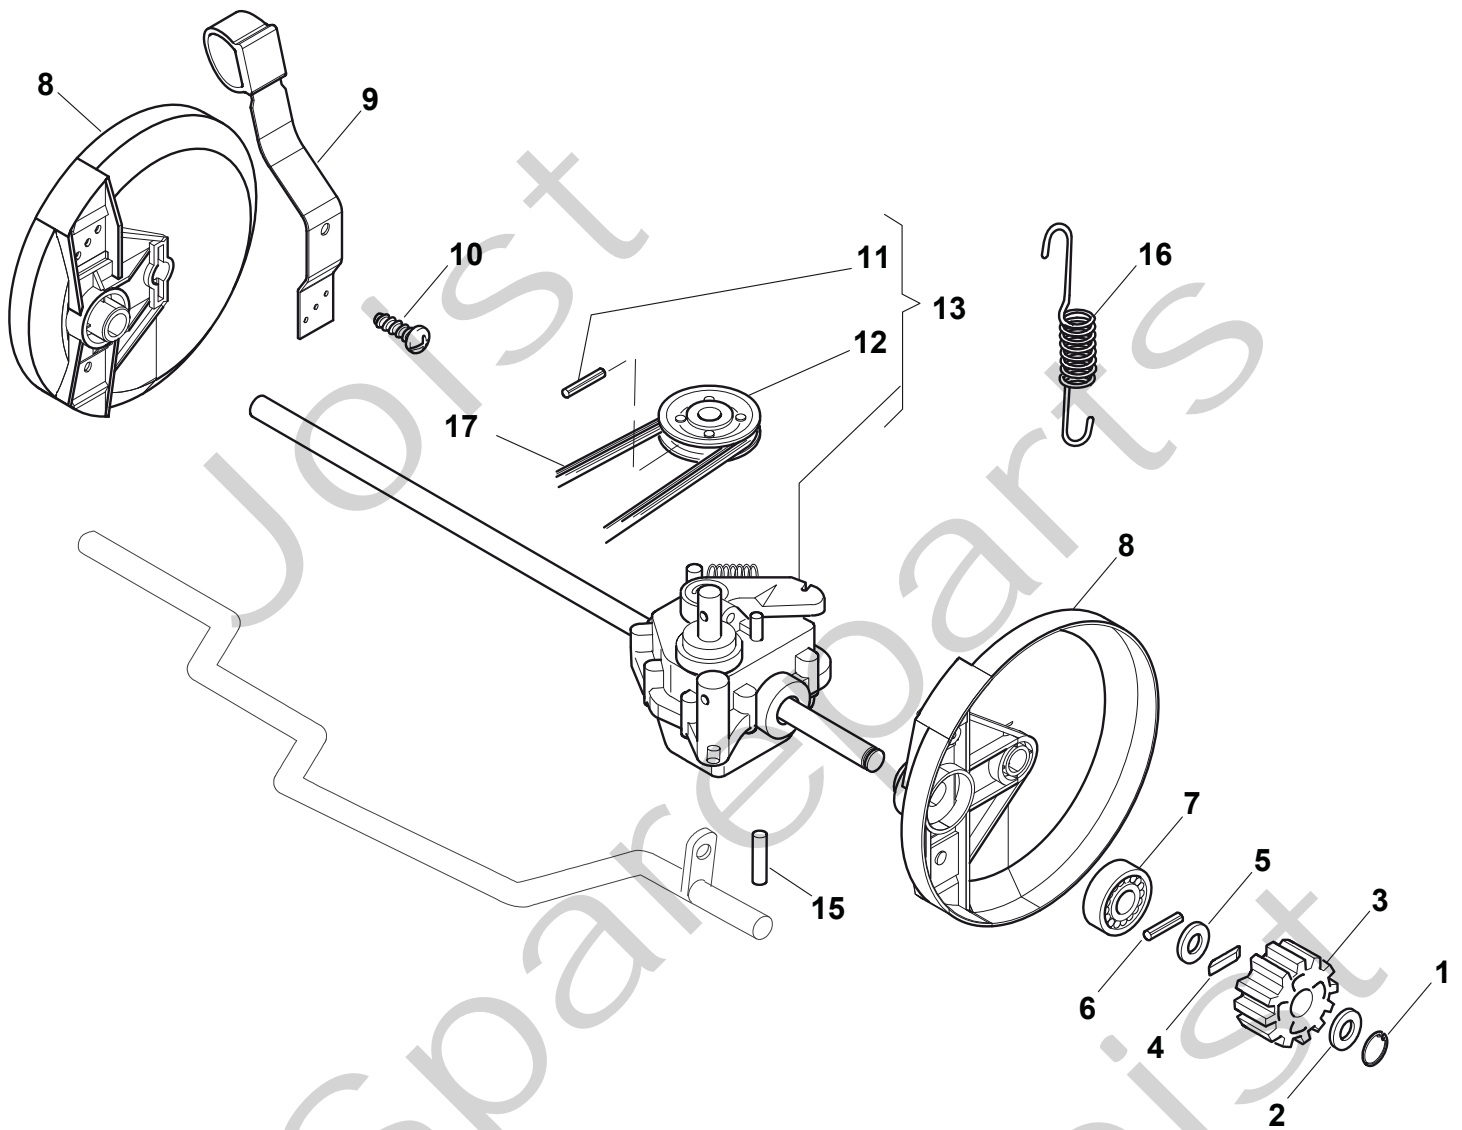

COLLECTOR 53 S B

COLLECTOR 53 S B

Pos. Fig.	Antal Quantity	Art No Part No	Benämning	Description	Anmärkning Notes
1	2	12608520/0	Låsbricka	Seeger	
2	2	22160520/0	Dammskydd	Dust Cover	
3	2	22570125/0	Drev	Pinion	
4	2	22076645/0	Chassi-röd	Key	
5	2	22160520/0	Dammskydd	Dust Cover	
6	2	12622620/0	Stift	Pin	
7	2	22122202/0	Distans	Spacer	
8	2	22600106/1	Hjulskydd	Protection, Wheel	
9	1	81003303/0	Höjdinställningsspak	Lever, Height Adjustment	
10	2	12728689/0	Skruv	Screw	
11	1	12713801/0	Skruv	Dowel	
12	1	22601909/0	Remskiva	Pulley	
13	1	181003093/1	Transmission	Gear Box	
15	2	22753001/0	Stift	Pin	
16	1	22450438/0	Fjäder	Spring	
17	1	35064100/0	Drivrem Z 30	Belt Z 30