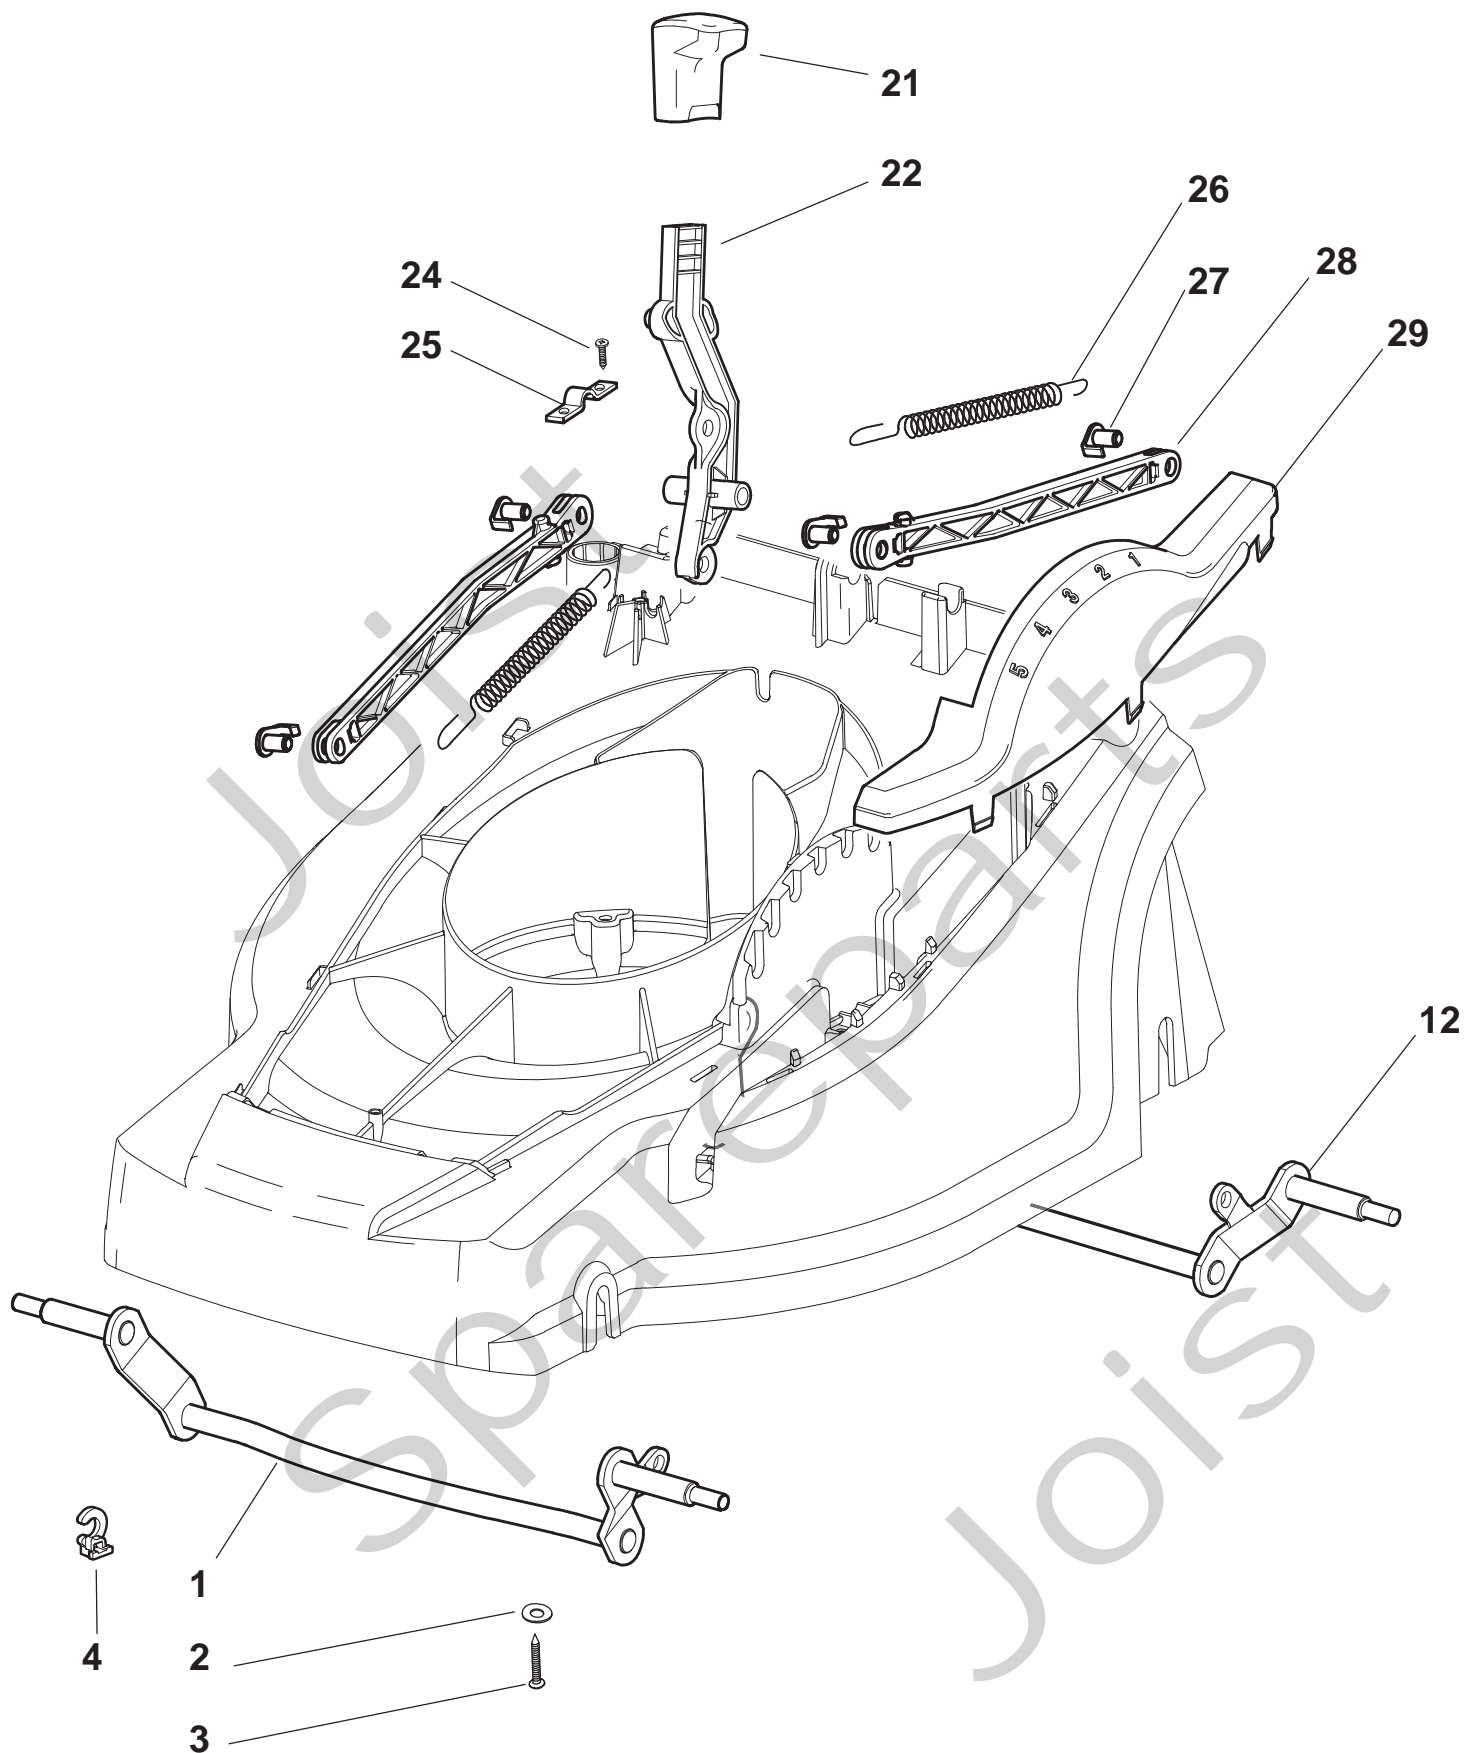

Genuine Spare Parts

www.stiga.com

TURBO 41 EL Model Year 2011

- Use GLOBAL GARDEN PRODUCT Genuine Spare Parts specified in the parts list for repair and/or replacement.
- The contents described in the parts list may change due to improvement.
- The drawings of the spare parts are only indicative and might not represent the part in question exactly.
- The indications "right" - "left" - "front" - "rear" refer to the position of the operator when using the machine.
- When placing orders of parts for repair and/or replacement, make sure that the illustrated parts list is the one applying to the machine's year of manufacture, as shown on the identification plate attached to the machine.

TURBO 41 EL

Pos. Fig.	Antal Quantity	Art No Part No	Benämning	Description	Anmärkning Notes
1	1	81002837/0	Hjulaxel-fram	Axle, Front Wheels	
2	4	12523050/0	Bricka	Washer (Hydro)	
3	4	12728680/0	Skruv	Screw	
4	2	22170631/0	Distans	Spacer	
12	1	81002839/0	Hjulaxel-bakre	Axle, Rear Wheels	
21	1	22399818/0	Knopp	Knob	
22	1	322321535/0	Höjdinställningsspak	Lever, Height Adjustment	
24	2	12728691/0	Skruv	Screw	
25	1	25547049/0	Plåt	Plate	
26	2	22450424/0	Fjäder	Spring	
27	4	22524338/0	Stift	Pin	
28	2	22869668/0	Stång	Tie Rod	
29	1	22109724/0	Kåpa	Cover, Grey	