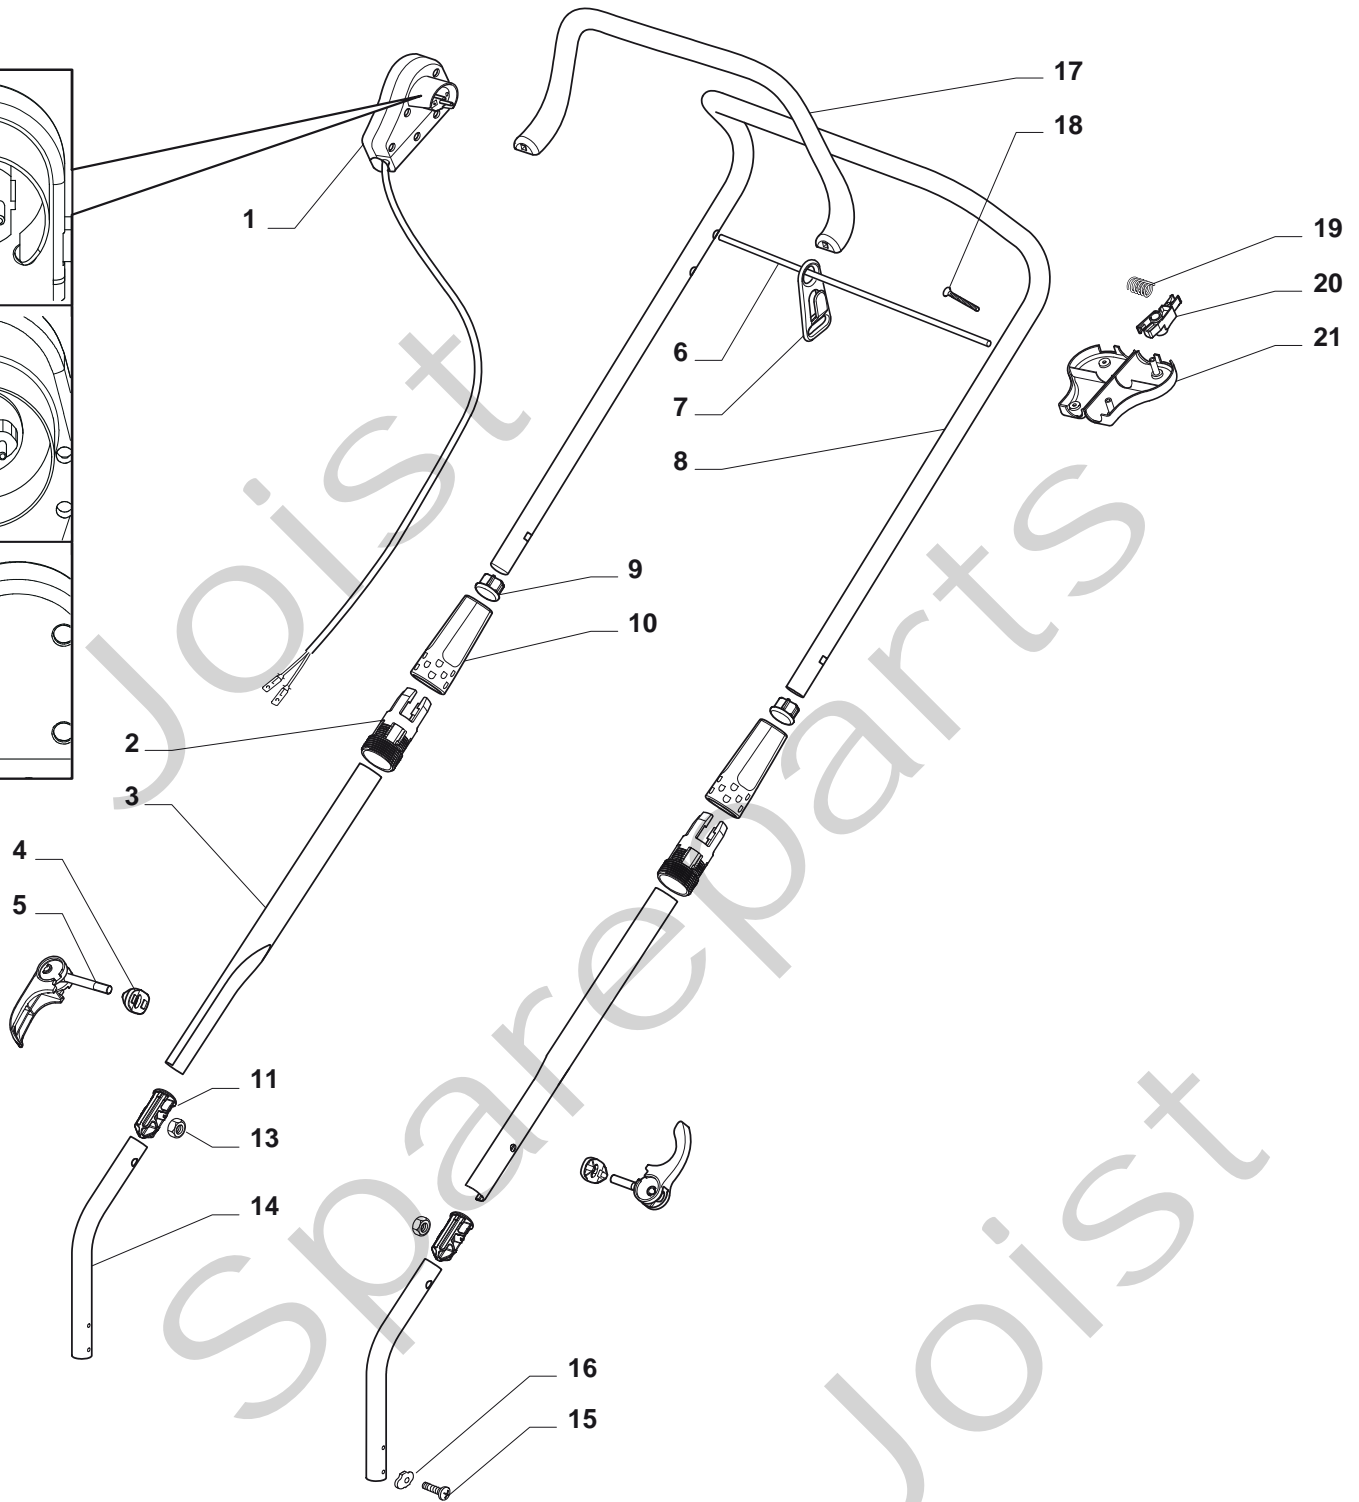

TURBO 41 EL

TURBO 41 EL

Pos. Fig.	Antal Quantity	Art No Part No	Benämning	Description	Anmärkning Notes
1	1	381600503/3	Manöverdosa	Dead Hand Switch	
2	2	322245063/0	Ringmutter	Ring Nut, Internal	
3	1	381006697/0	Styre-mellandel	Handle, Middle Part	
4	2	322680014/0	Bricka	Washer	
5	2	381003252/0	Handtagsspärr	Lever, Handle Blocking	
6	1	22010252/0	Stång	Rod, Fairlead Bearing	
7	1	22195101/4	Kabelhållare	Fairlead	
8	1	381006695/0	Styre-överdel	Handle, Upper Part	
9	2	22820066/1	Plugg	Cap	
10	2	322245062/0	Ringmutter	Ring Nut, External	
11	2	322820079/0	Plugg	Cap	
13	2	12293200/0	Mutter	Nut	
14	1	381006693/0	Styre-underdel	Handle, Lower Part	
15	2	12731600/1	Skruv	Screw	
16	2	12523060/0	Bricka	Washer (Mech.)	
17	1	322322883/1	Reglagebygel-gul	Lever, Engine Brake	
18	4	12728701/0	Skruv	Screw	
19	1	22450115/0	Fjäder	Spring	
20	1	322230350/1	Vridpunkt	Fulcrum Pin	
21	1	322785144/1	Fäste	Support